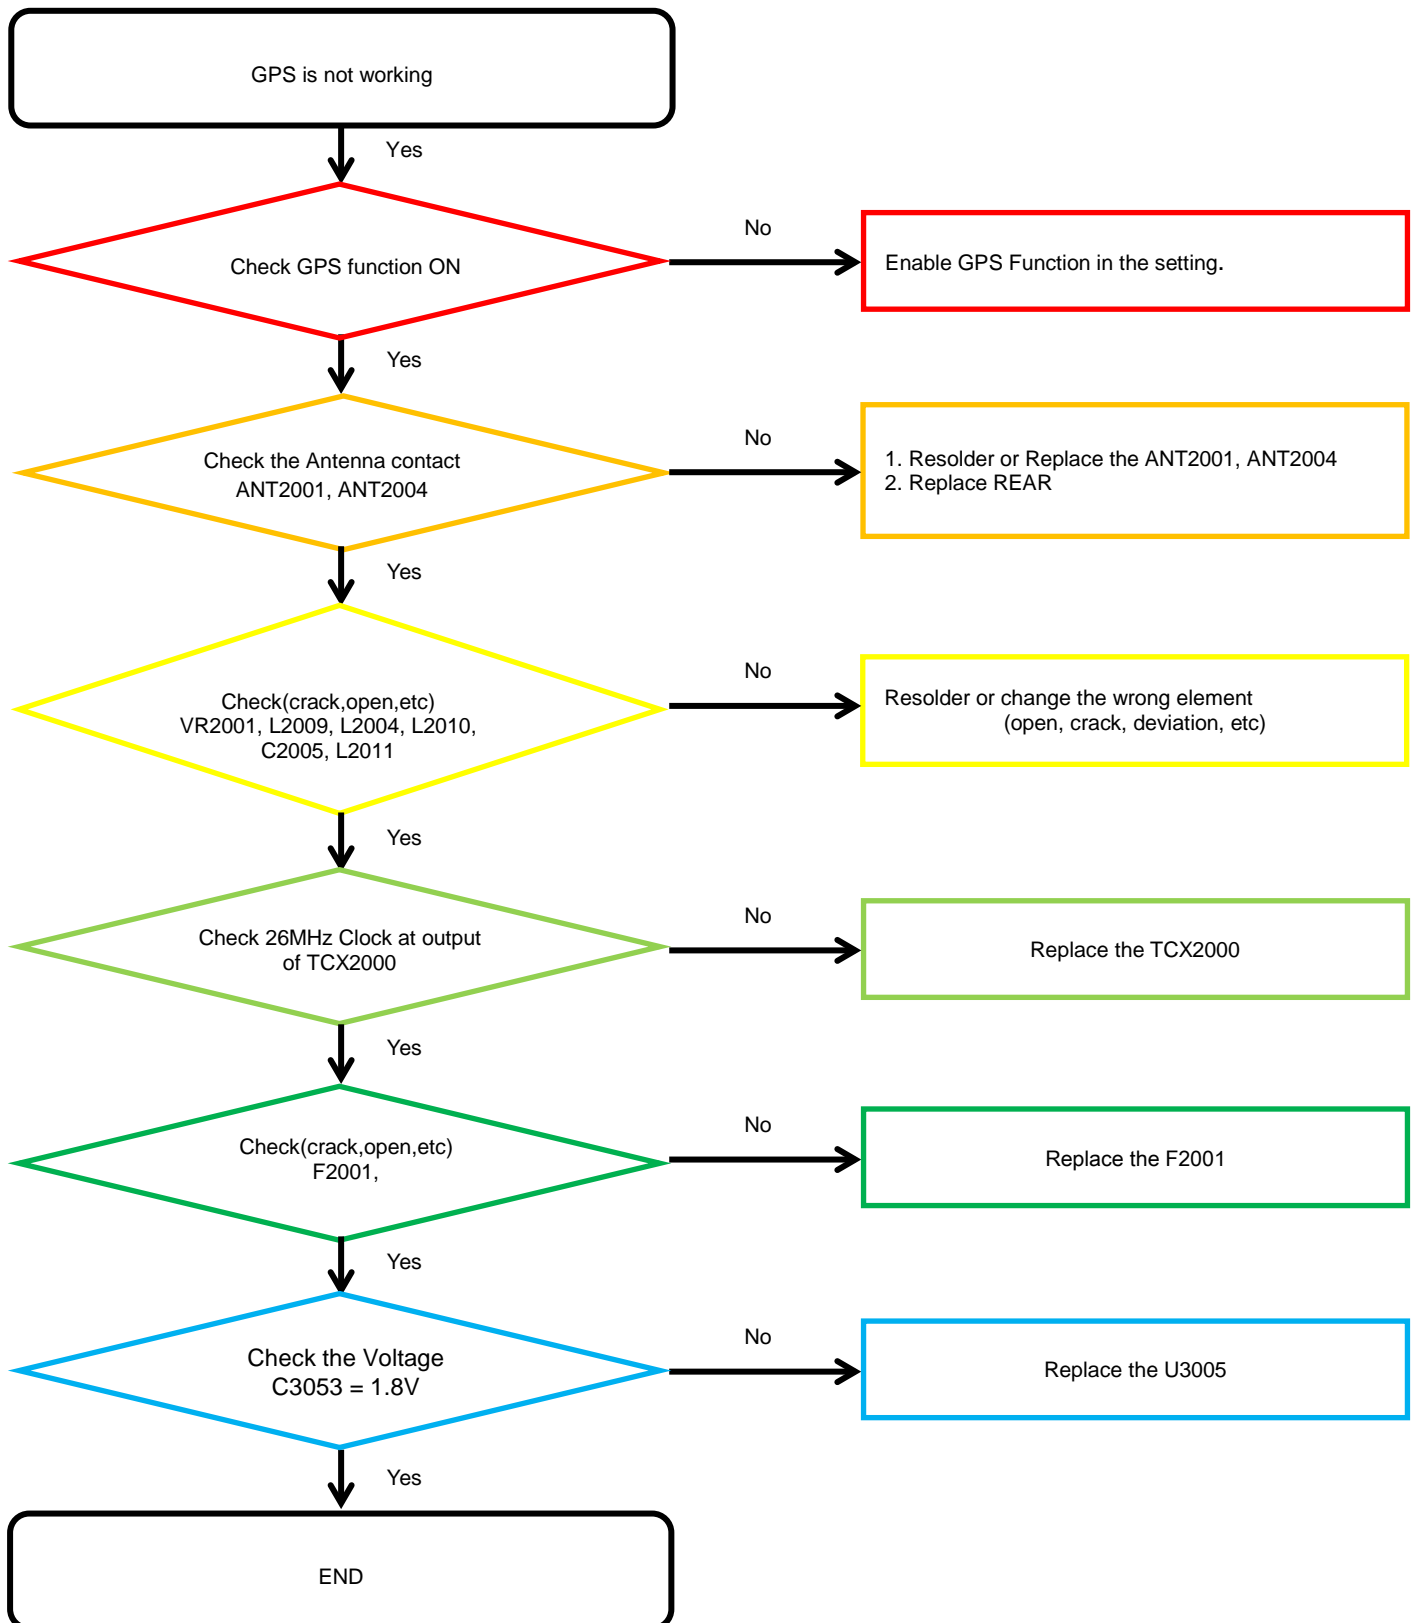

8. Level 3 Repair

8-4-7-3. Proximity + RGB Light sensor

8. Level 3 Repair

8-4-7-4. Hall Sensor

8. Level 3 Repair

8-4-8-1. Microphone Part - Main MIC

8. Level 3 Repair

8-4-9. Speaker Part

8. Level 3 Repair

8-4-10. Receiver Part

8. Level 3 Repair

8-4-11. BT/WIFI

8. Level 3 Repair

8-4-12. GPS

8. Level 3 Repair

8-4-13. NFC

8. Level 3 Repair

8-4-14. Display

8. Level 3 Repair

8-4-15. Rear CAMERA

8. Level 3 Repair

8-4-16. Front CAMERA

8. Level 3 Repair

8-4-17.Finger Print