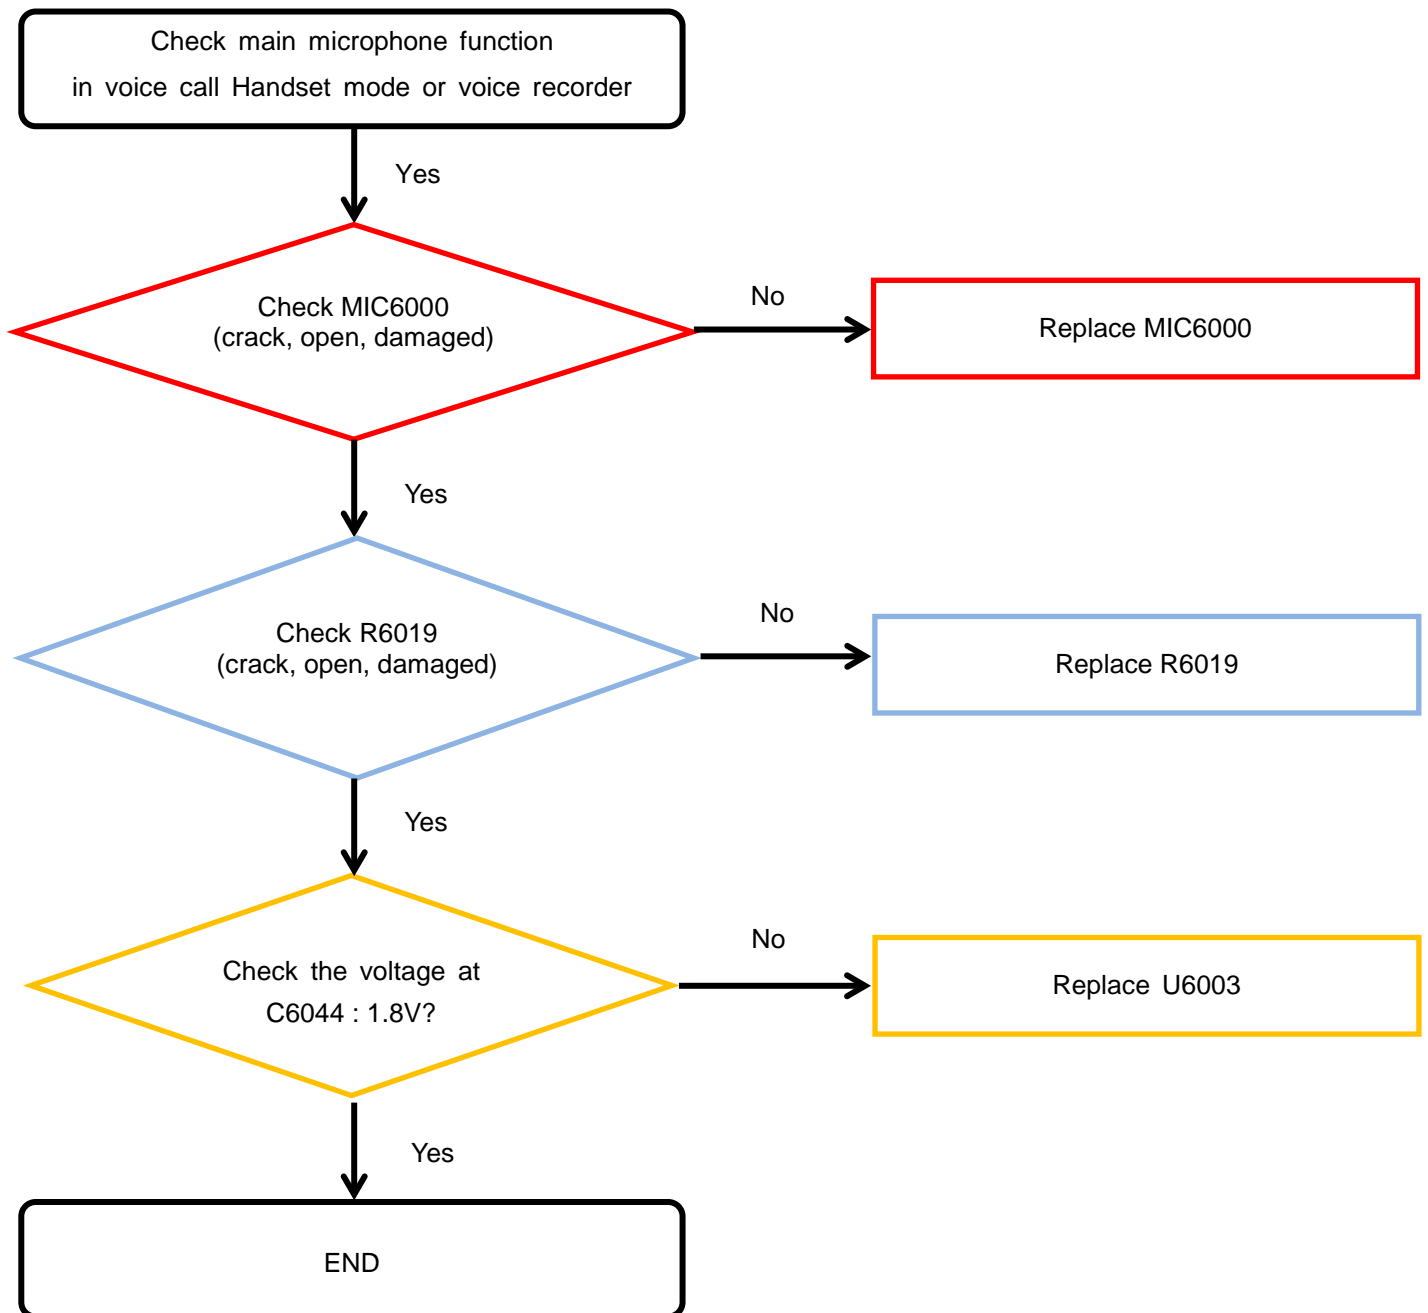

8. Level 3 Repair

8-4-5. Charging Part

8. Level 3 Repair

8-4-6. OTG

8. Level 3 Repair

8-4-7-1. Magnetic Sensor

8. Level 3 Repair

8-4-7-2. Accel & GYRO Sensor

8. Level 3 Repair

8-4-7-3. Proximity + RGB Light sensor

8. Level 3 Repair

8-4-7-4. Hall Sensor

8. Level 3 Repair

8-4-8-1. Microphone Part - Main MIC

8. Level 3 Repair

8-4-9. Speaker Part