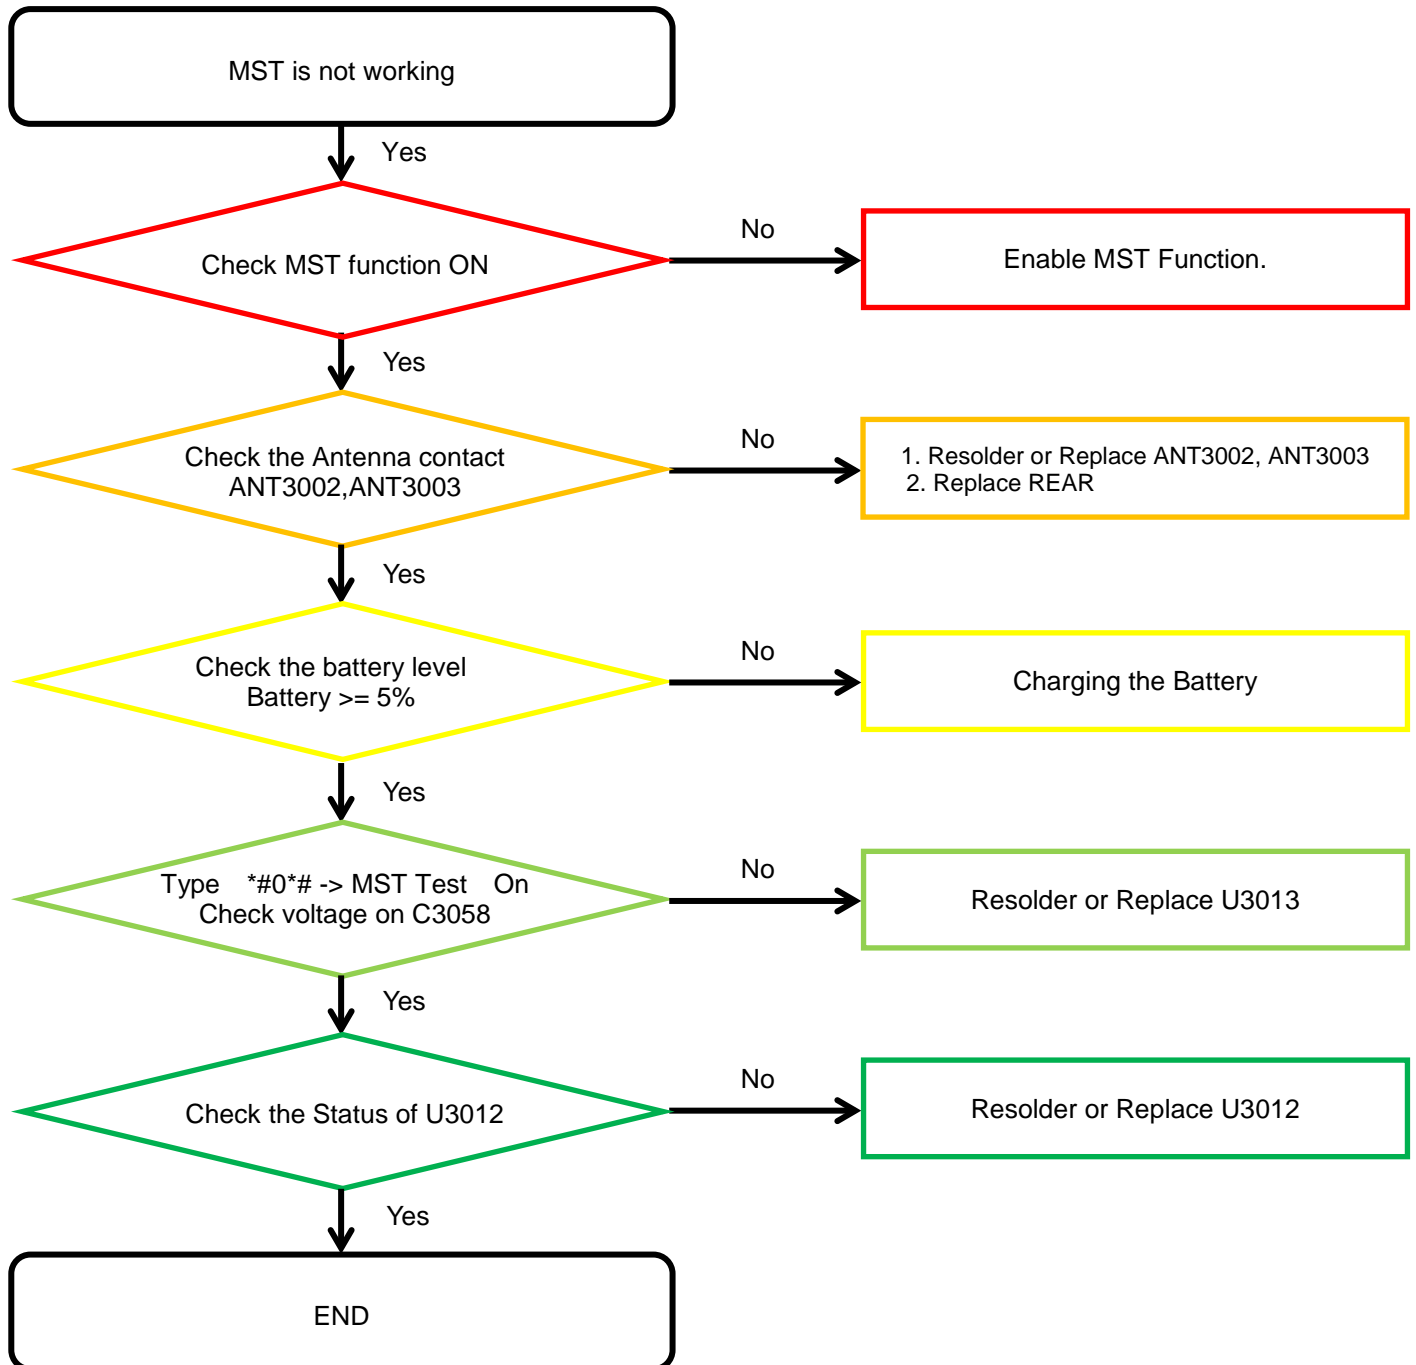

8. Level 3 Repair

8-4-14. Display

8. Level 3 Repair

8-4-15. Rear CAMERA

8. Level 3 Repair

8-4-16. Front CAMERA

8. Level 3 Repair

8-4-17.Finger Print

8. Level 3 Repair

8-4-18. Motor

8. Level 3 Repair

8-4-19. MST

8. Level 3 Repair

8-4-20. 2G QUAD WCDMA B1/2/5/8, LTE B1/2/3/4/5/8/12(17)/13/20/28/66 PRx

8. Level 3 Repair

8-4-21. LTE B 7/38/40/41 PRx/Tx