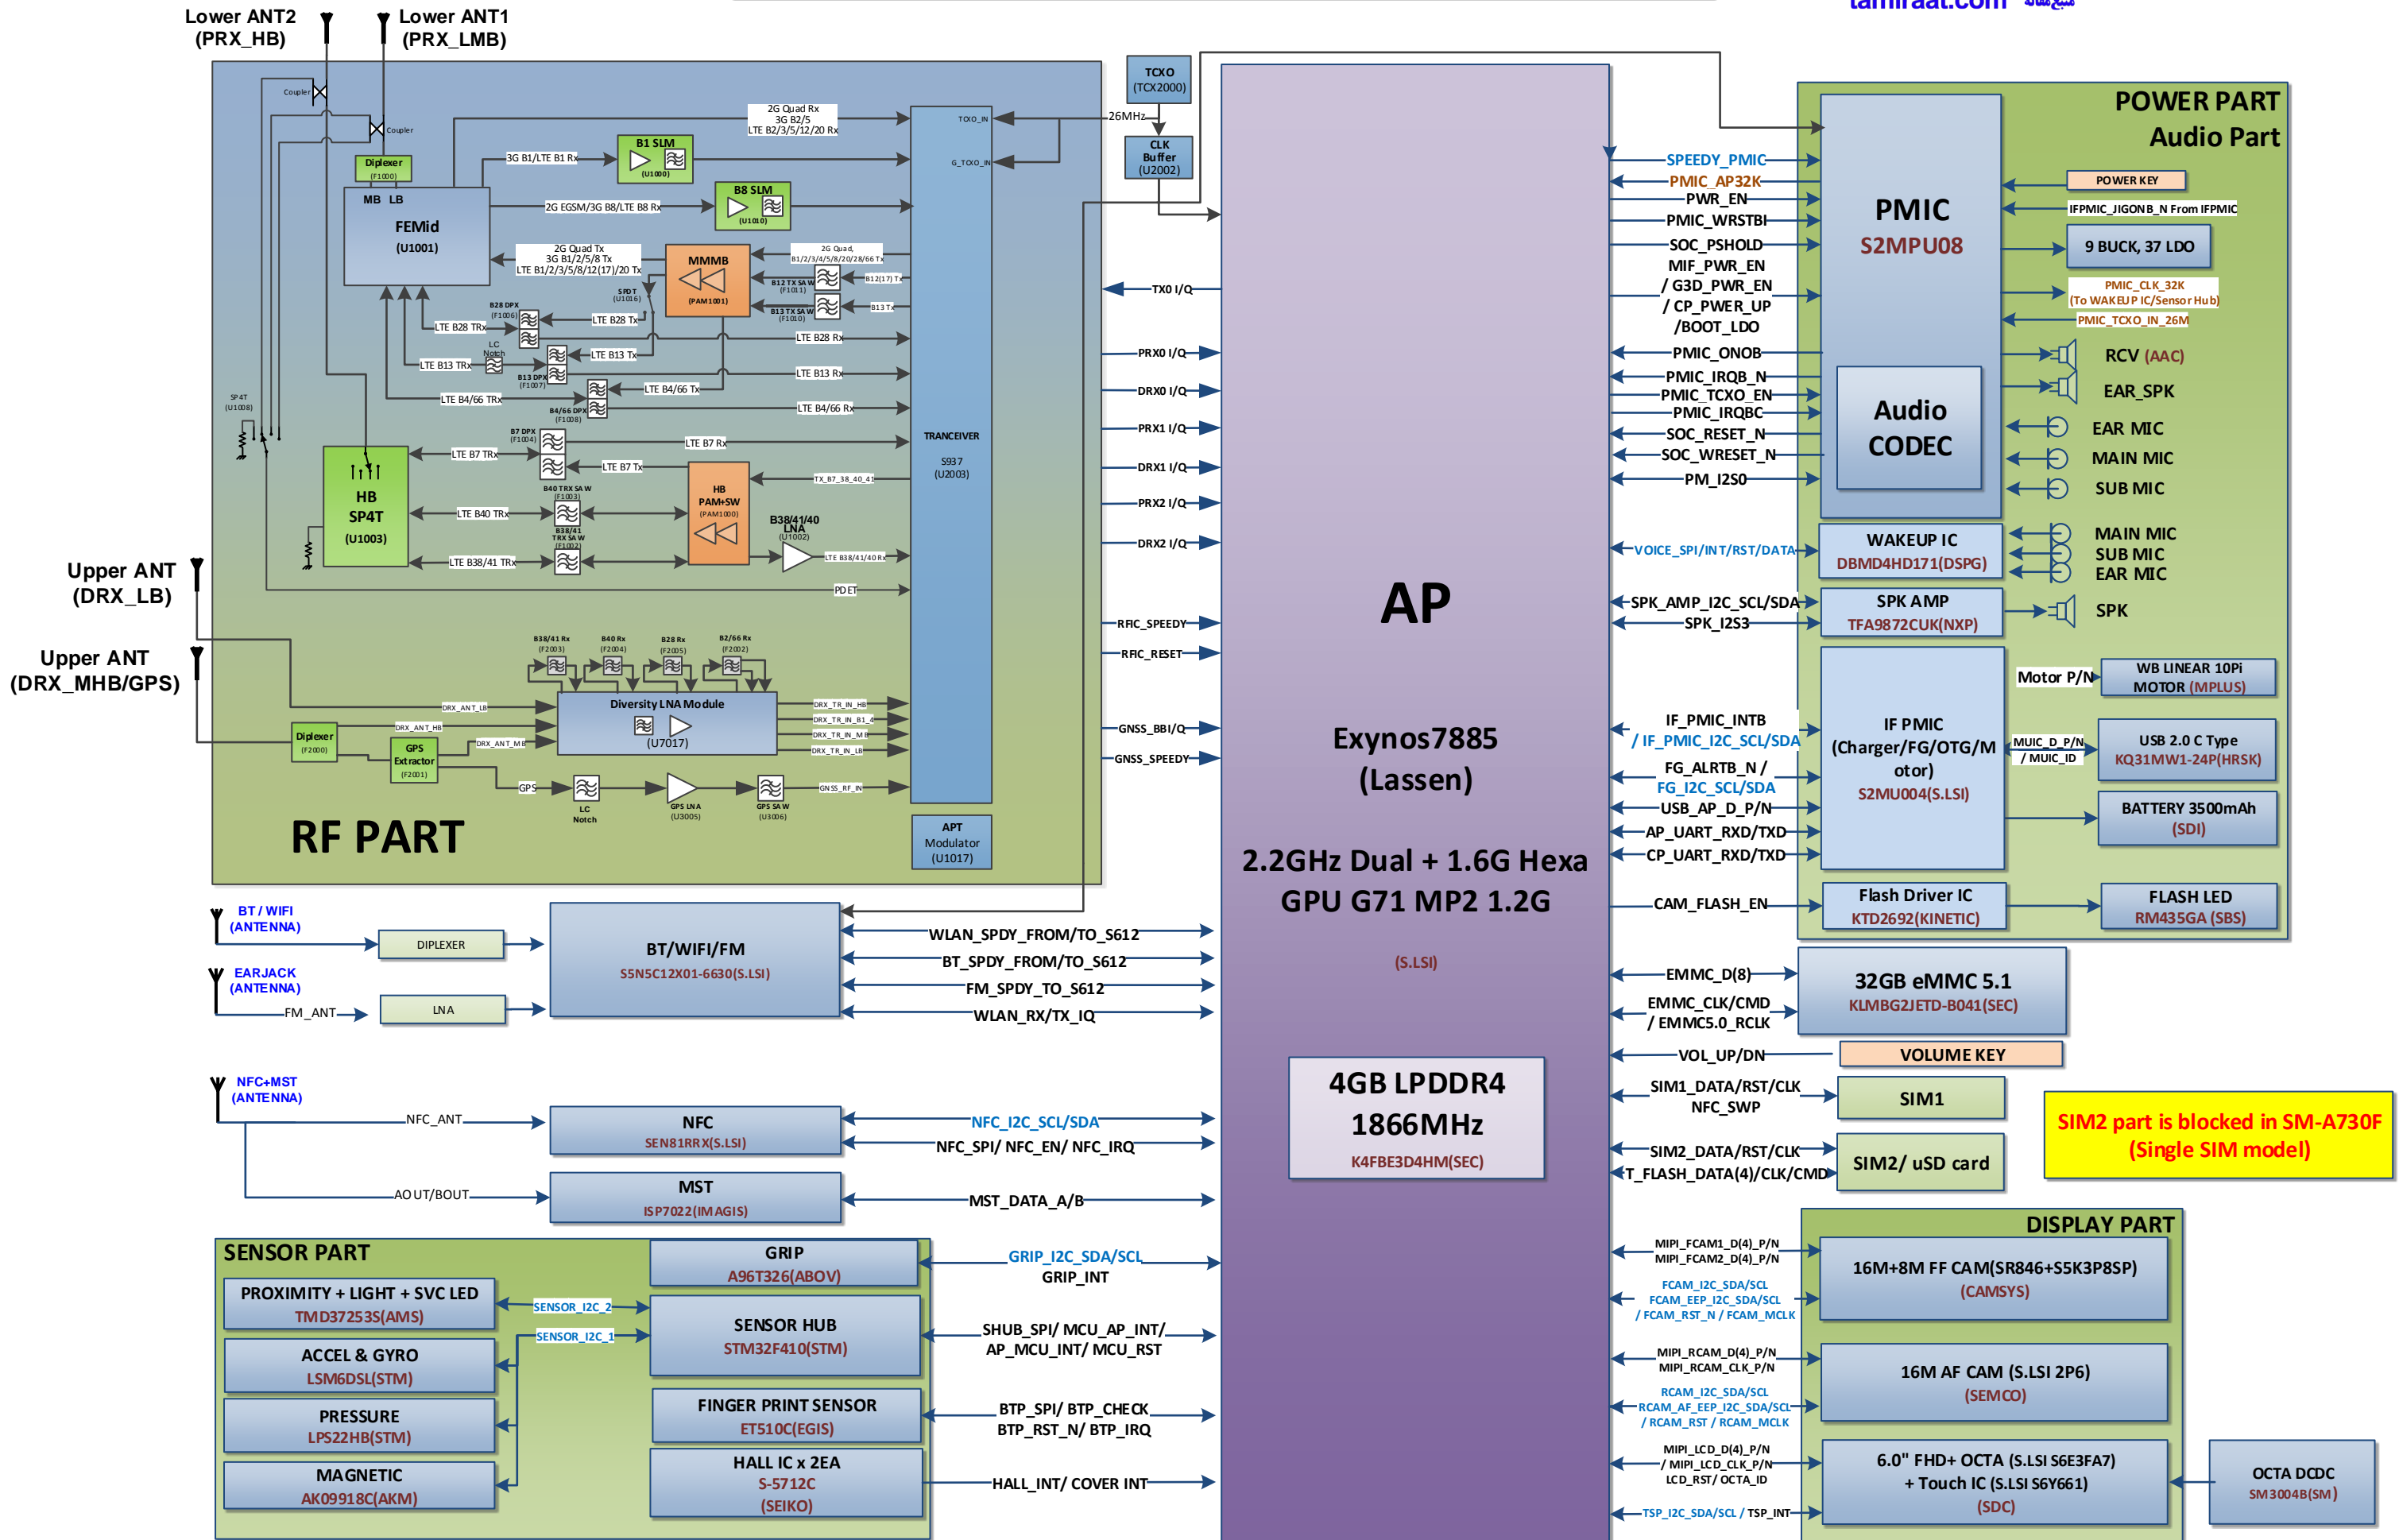

SM-A730F/DS Block Diagram

..... JTAG4003

..... JTAG4002

..... JTAG4001

..... JTAG4000

tamiraat.com منبع مقاله

8. Level 3 Repair

8-3. Flow chart of Troubleshooting.

	
<p align="center">Oscilloscope</p>	<p align="center">Digital Multimeter</p>
	
<p align="center">Power Supply</p>	<p align="center">+ driver, ESD Safe Tweezer</p>
	
<p align="center">8960 & Spectrum Analyzer</p>	<p align="center">Soldering iron</p>

8. Level 3 Repair

8-4-1. Power On

8. Level 3 Repair

8-4-2. Initial

8. Level 3 Repair

8-4-3. SIM Part

8. Level 3 Repair

8-4-4. T-Flash Part

8. Level 3 Repair

8-4-5. Charging Part

8. Level 3 Repair

8-4-6. OTG

8. Level 3 Repair

8-4-7-1. Magnetic Sensor

8. Level 3 Repair

8-4-7-2. Accel & GYRO Sensor