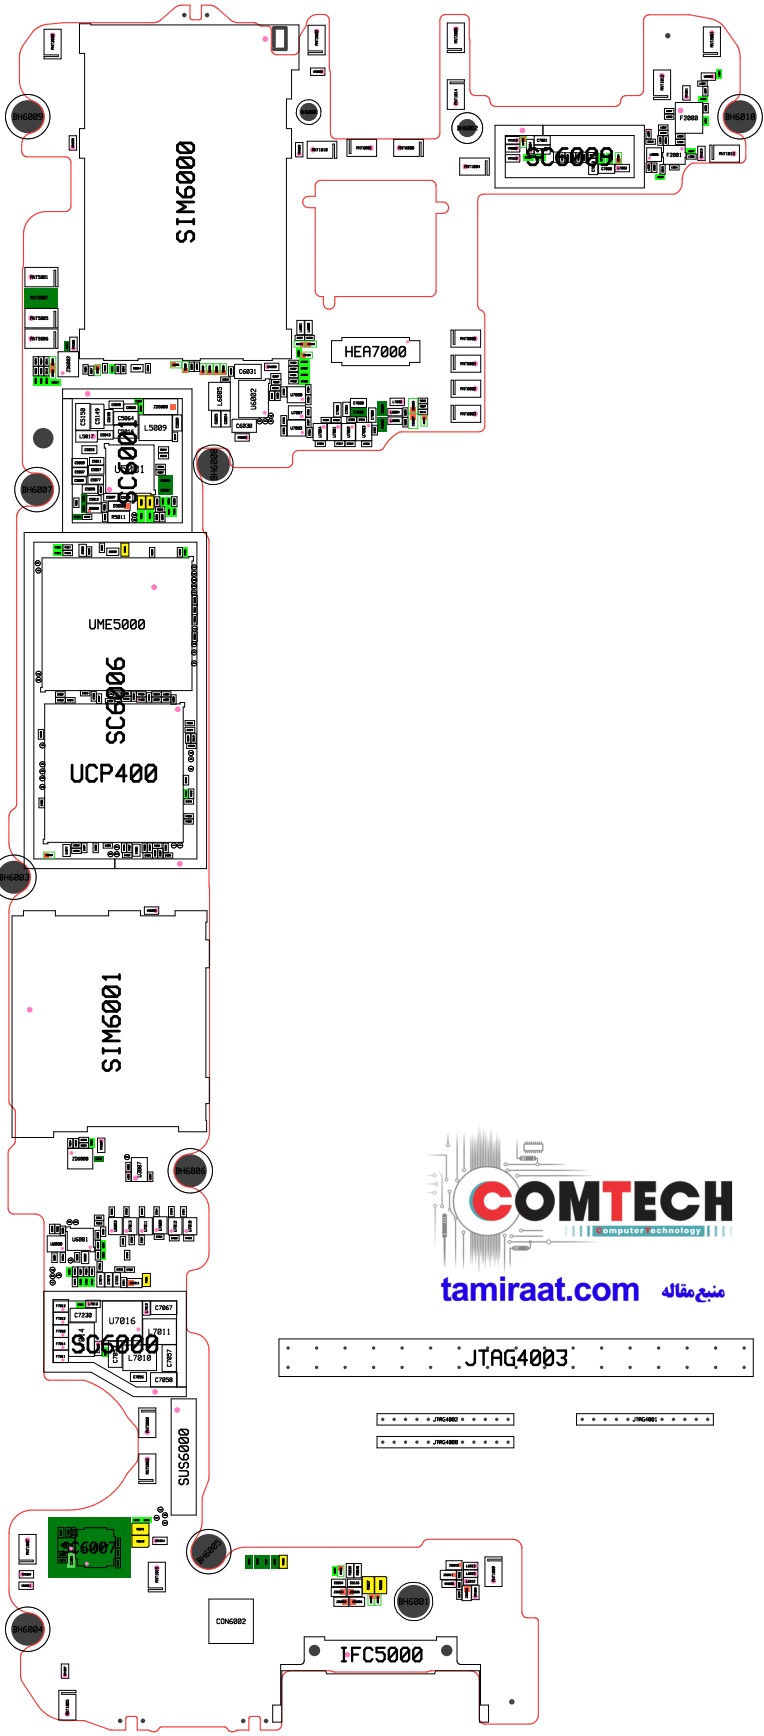

SM-A730F/DS Block Diagram

..... JTAG4003

..... JTAG4002

..... JTAG4001

..... JTAG4000

tamiraat.com منبع مقاله

8. Level 3 Repair

8-3. Flow chart of Troubleshooting.

	
<p align="center">Oscilloscope</p>	<p align="center">Digital Multimeter</p>
	
<p align="center">Power Supply</p>	<p align="center">+ driver, ESD Safe Tweezer</p>
	
<p align="center">8960 & Spectrum Analyzer</p>	<p align="center">Soldering iron</p>

8. Level 3 Repair

8-4-1. Power On

8. Level 3 Repair

8-4-2. Initial

8. Level 3 Repair

8-4-3. SIM Part

8. Level 3 Repair

8-4-4. T-Flash Part

8. Level 3 Repair

8-4-5. Charging Part

8. Level 3 Repair

8-4-6. OTG

8. Level 3 Repair

8-4-7-1. Magnetic Sensor

8. Level 3 Repair

8-4-7-2. Accel & GYRO Sensor