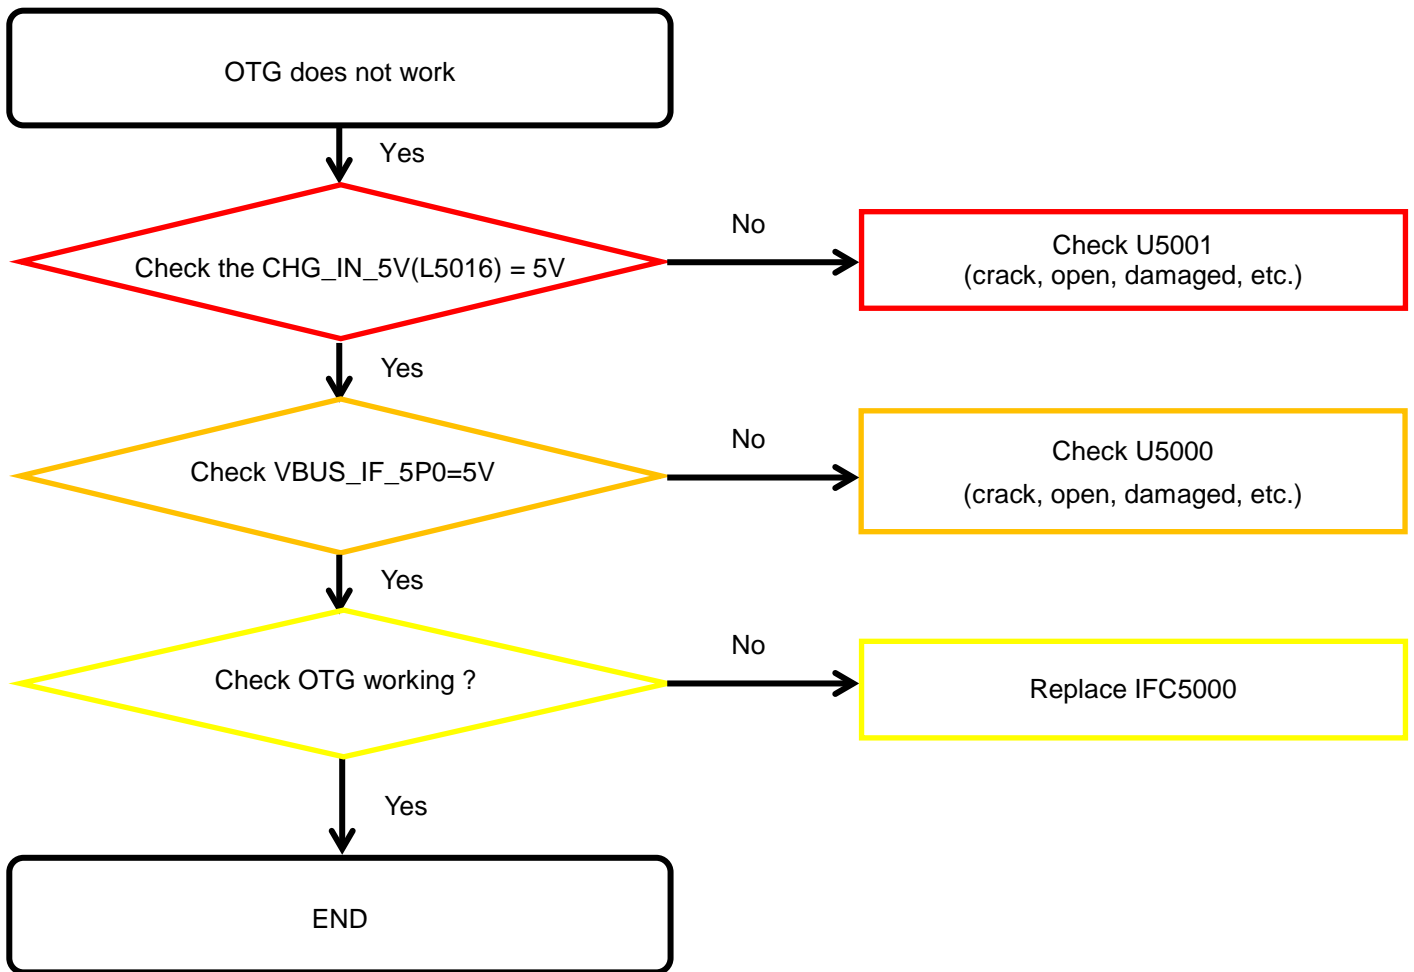

8. Level 3 Repair

8-4-1. Power On

8. Level 3 Repair

8-4-2. Initial

8. Level 3 Repair

8-4-3. SIM Part

8. Level 3 Repair

8-4-4. T-Flash Part

8. Level 3 Repair

8-4-5. Charging Part

8. Level 3 Repair

8-4-6. OTG

8. Level 3 Repair

8-4-7-1. Magnetic Sensor

8. Level 3 Repair

8-4-7-2. Accel & GYRO Sensor