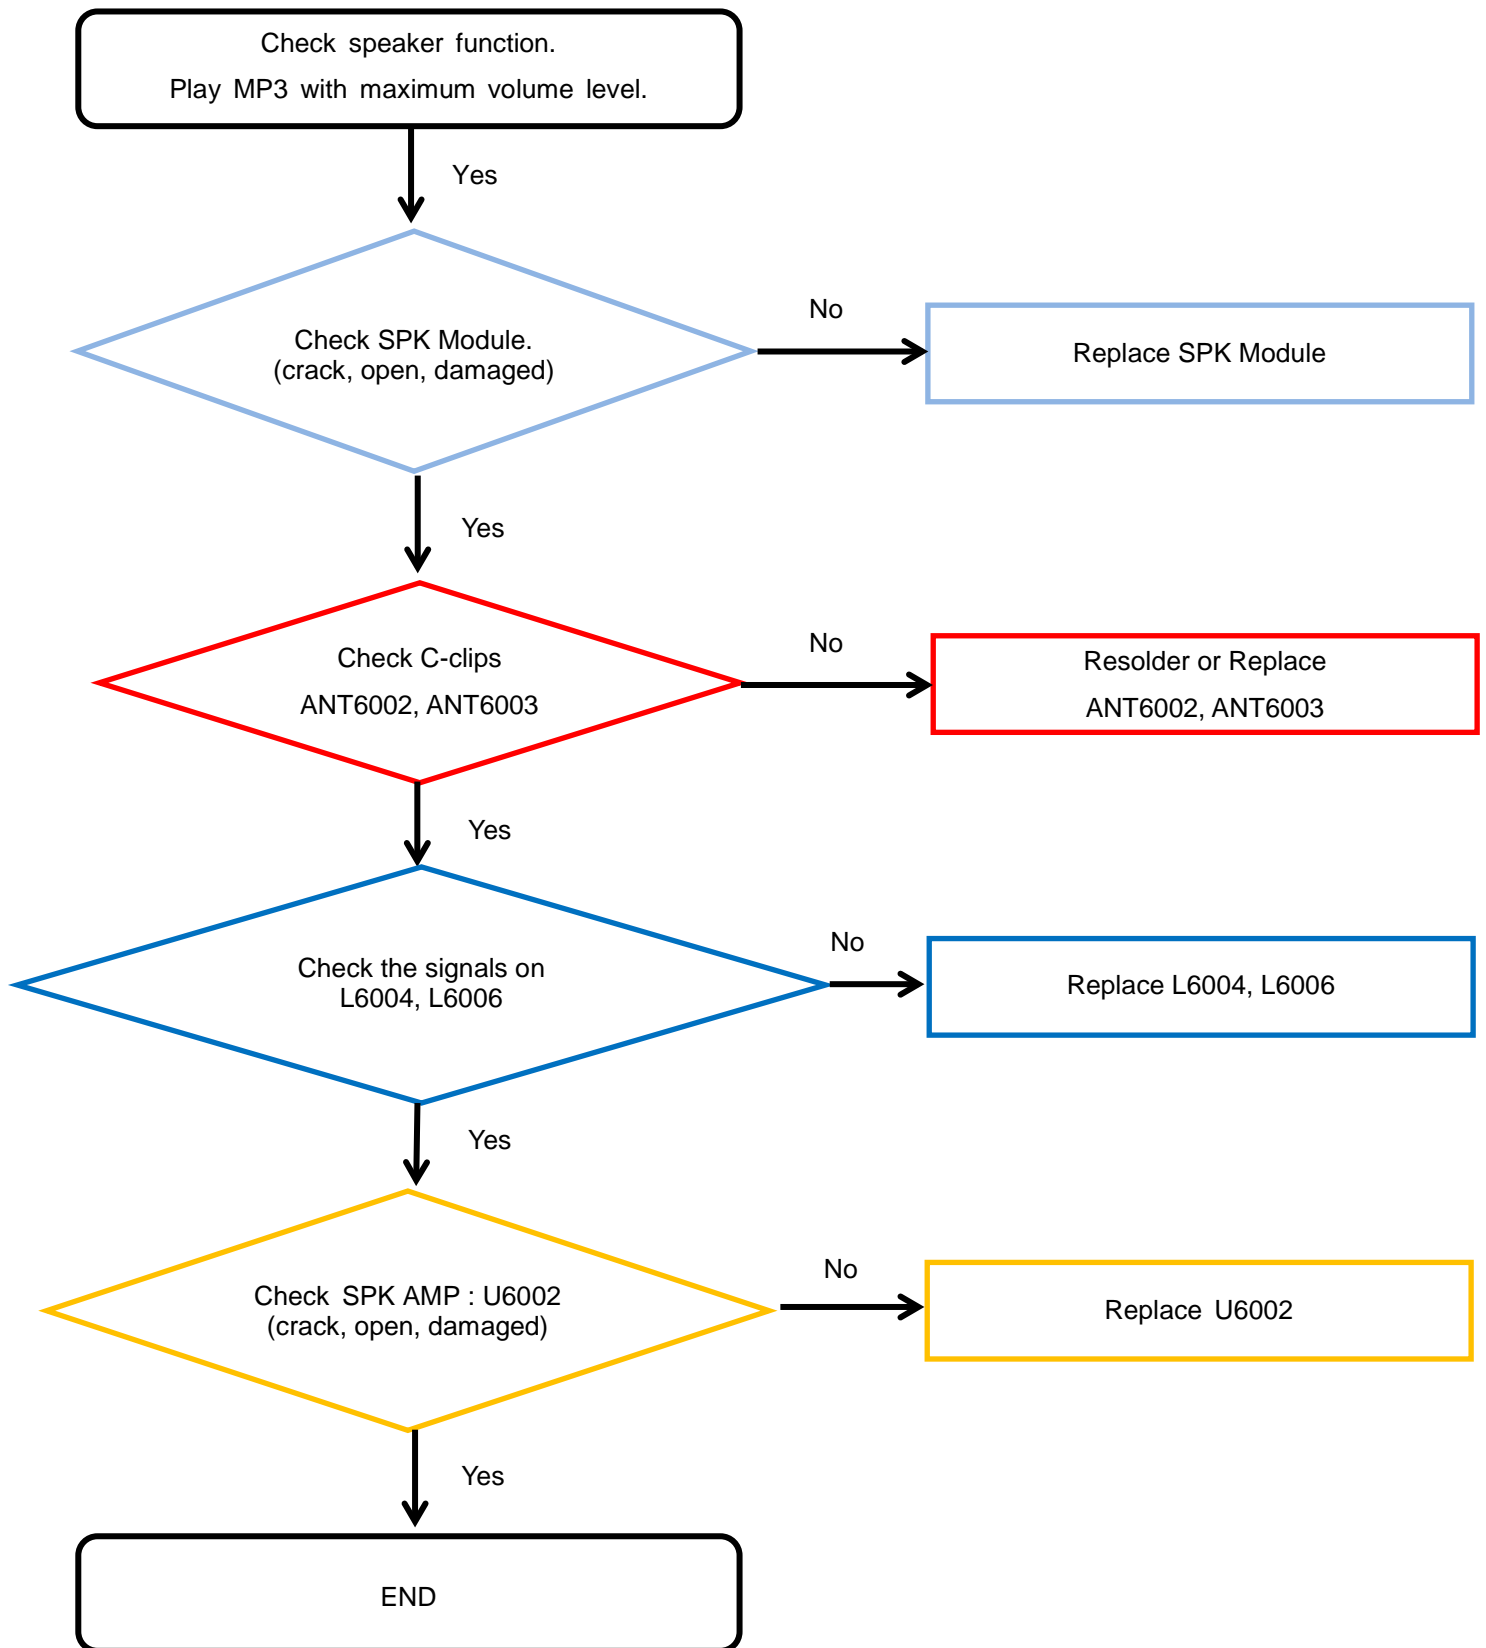

8. Level 3 Repair

8-4-5. Charging Part

8. Level 3 Repair

8-4-6. OTG

8. Level 3 Repair

8-4-7-1. Magnetic Sensor

8. Level 3 Repair

8-4-7-2. Accel & GYRO Sensor

8. Level 3 Repair

8-4-7-3. Proximity + RGB Light sensor

8. Level 3 Repair

8-4-7-4. Hall Sensor

8. Level 3 Repair

8-4-8-1. Microphone Part - Main MIC

8. Level 3 Repair

8-4-9. Speaker Part

8. Level 3 Repair

8-4-10. Receiver Part

8. Level 3 Repair

8-4-11. BT/WIFI

8. Level 3 Repair

8-4-12. GPS

8. Level 3 Repair

8-4-13. NFC

8. Level 3 Repair

8-4-14. Display

8. Level 3 Repair

8-4-15. Rear CAMERA

8. Level 3 Repair

8-4-16. Front CAMERA

8. Level 3 Repair

8-4-17.Finger Print