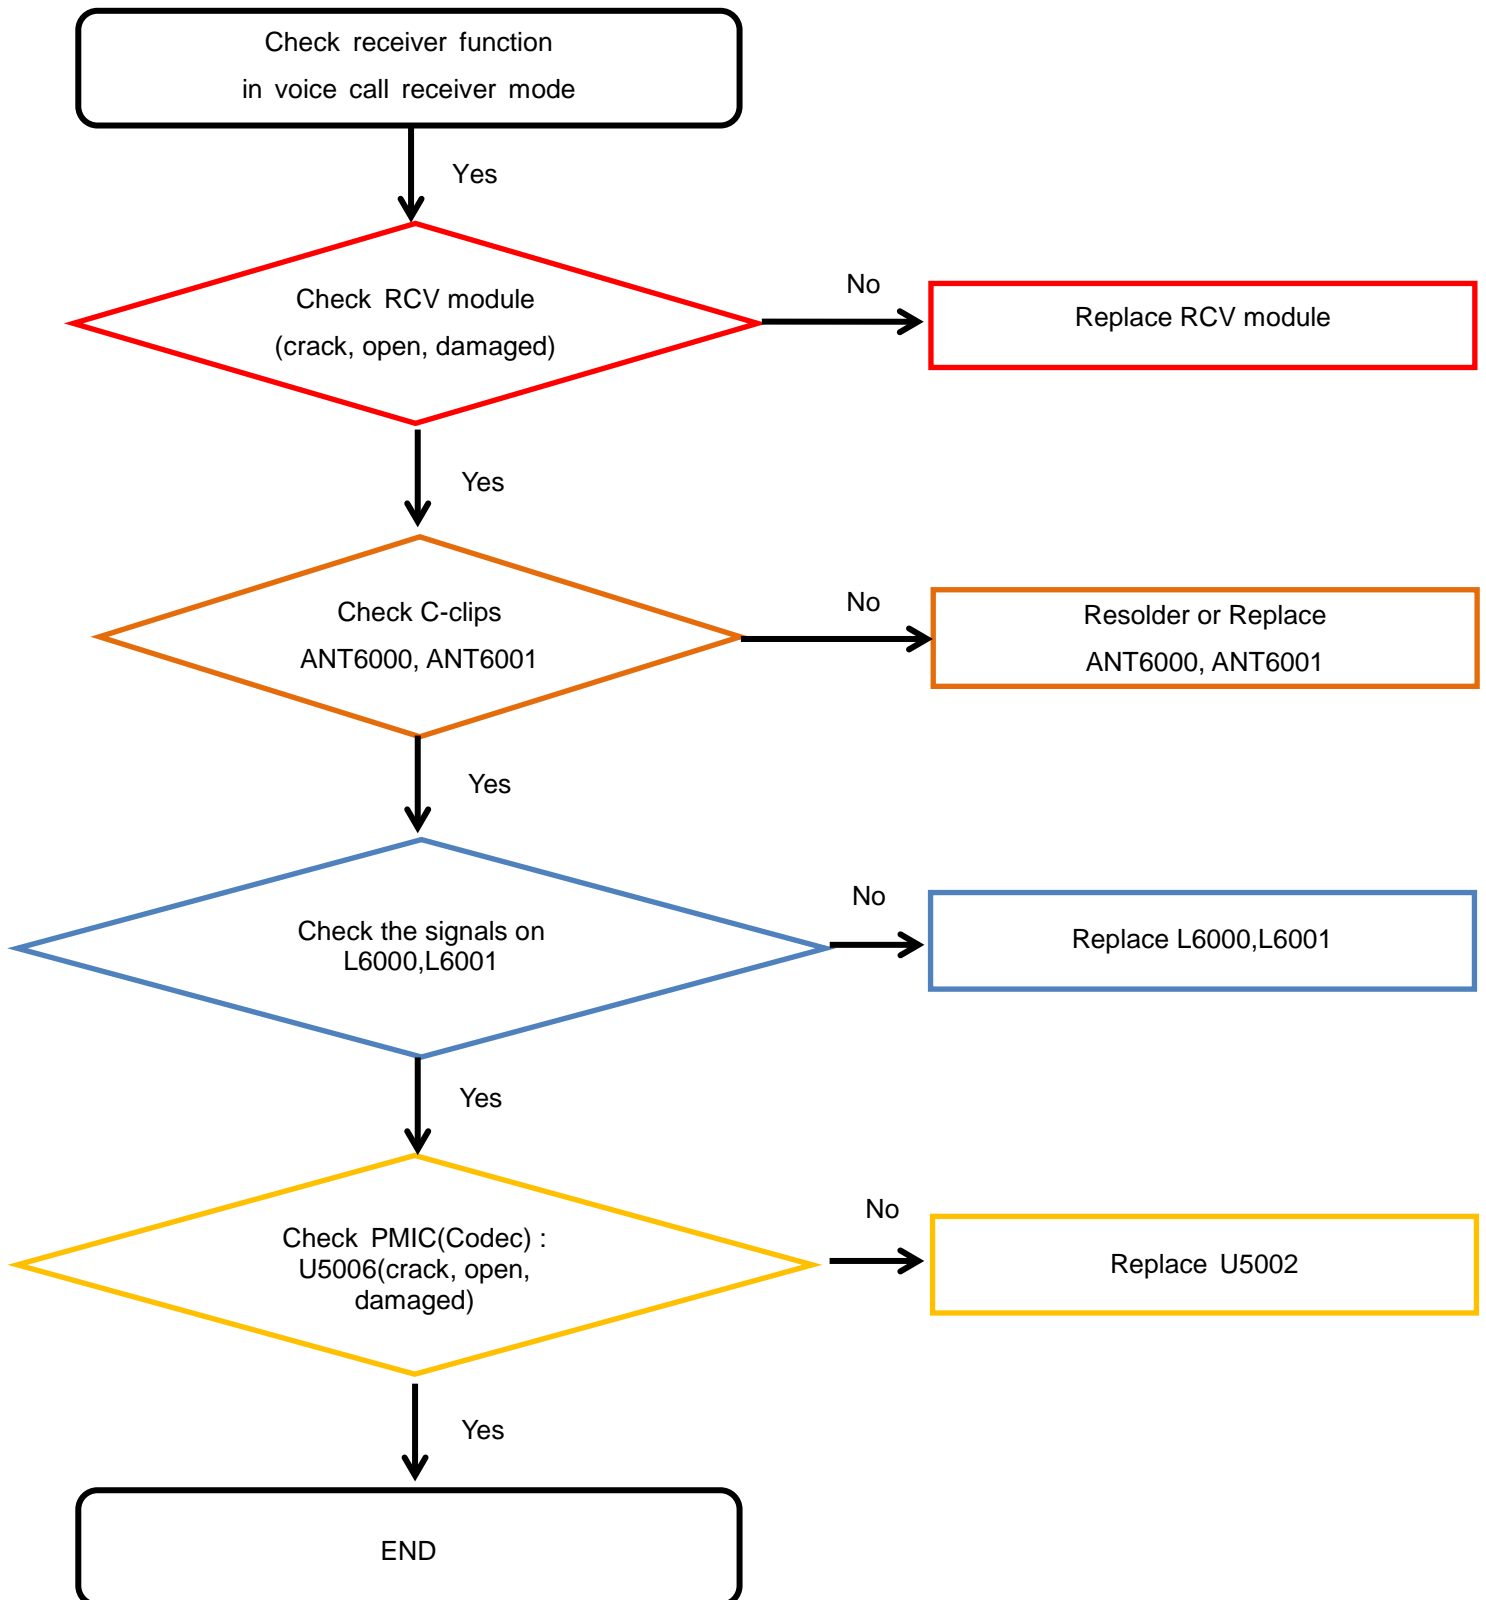

8. Level 3 Repair

8-4-5. Charging Part

8. Level 3 Repair

8-4-6. OTG

8. Level 3 Repair

8-4-7-1. Magnetic Sensor

8. Level 3 Repair

8-4-7-2. Accel & GYRO Sensor

8. Level 3 Repair

8-4-7-3. Proximity + RGB Light sensor

8. Level 3 Repair

8-4-7-4. Hall Sensor

8. Level 3 Repair

8-4-8-1. Microphone Part - Main MIC

8. Level 3 Repair

8-4-9. Speaker Part

8. Level 3 Repair

8-4-10. Receiver Part

8. Level 3 Repair

8-4-11. BT/WIFI

8. Level 3 Repair

8-4-12. GPS

8. Level 3 Repair

8-4-13. NFC

8. Level 3 Repair

8-4-14. Display

8. Level 3 Repair

8-4-15. Rear CAMERA

8. Level 3 Repair

8-4-16. Front CAMERA

8. Level 3 Repair

8-4-17.Finger Print