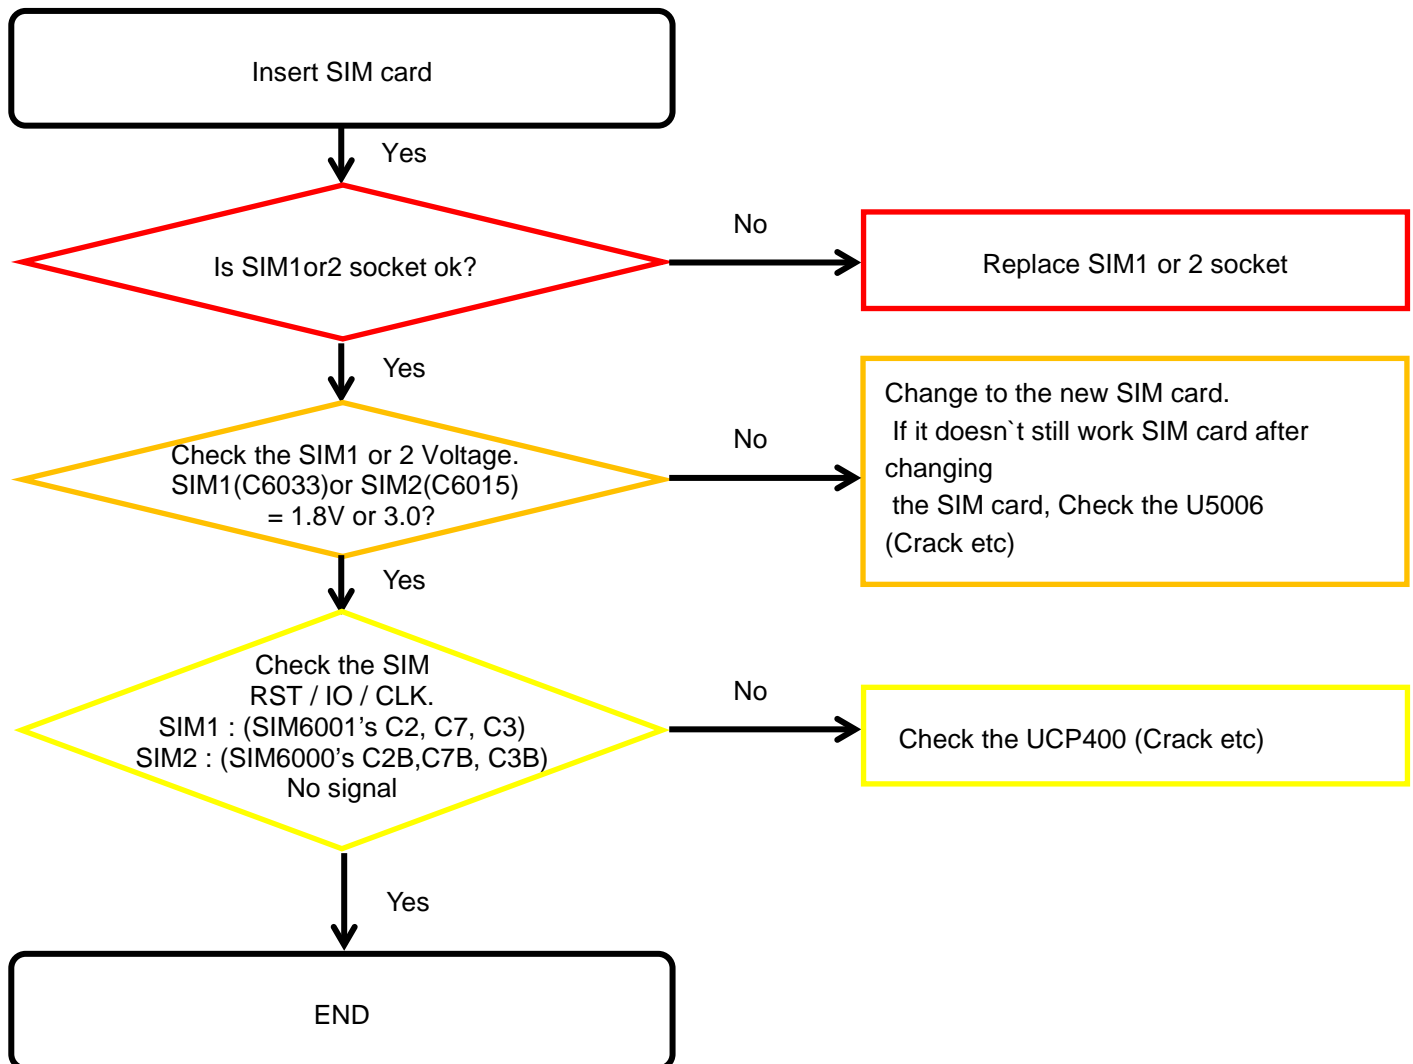

8. Level 3 Repair

8-4-1. Power On

8. Level 3 Repair

8-4-2. Initial

8. Level 3 Repair

8-4-3. SIM Part

8. Level 3 Repair

8-4-4. T-Flash Part

8. Level 3 Repair

8-4-5. Charging Part

8. Level 3 Repair

8-4-6. OTG

8. Level 3 Repair

8-4-7-1. Magnetic Sensor

8. Level 3 Repair

8-4-7-2. Accel & GYRO Sensor