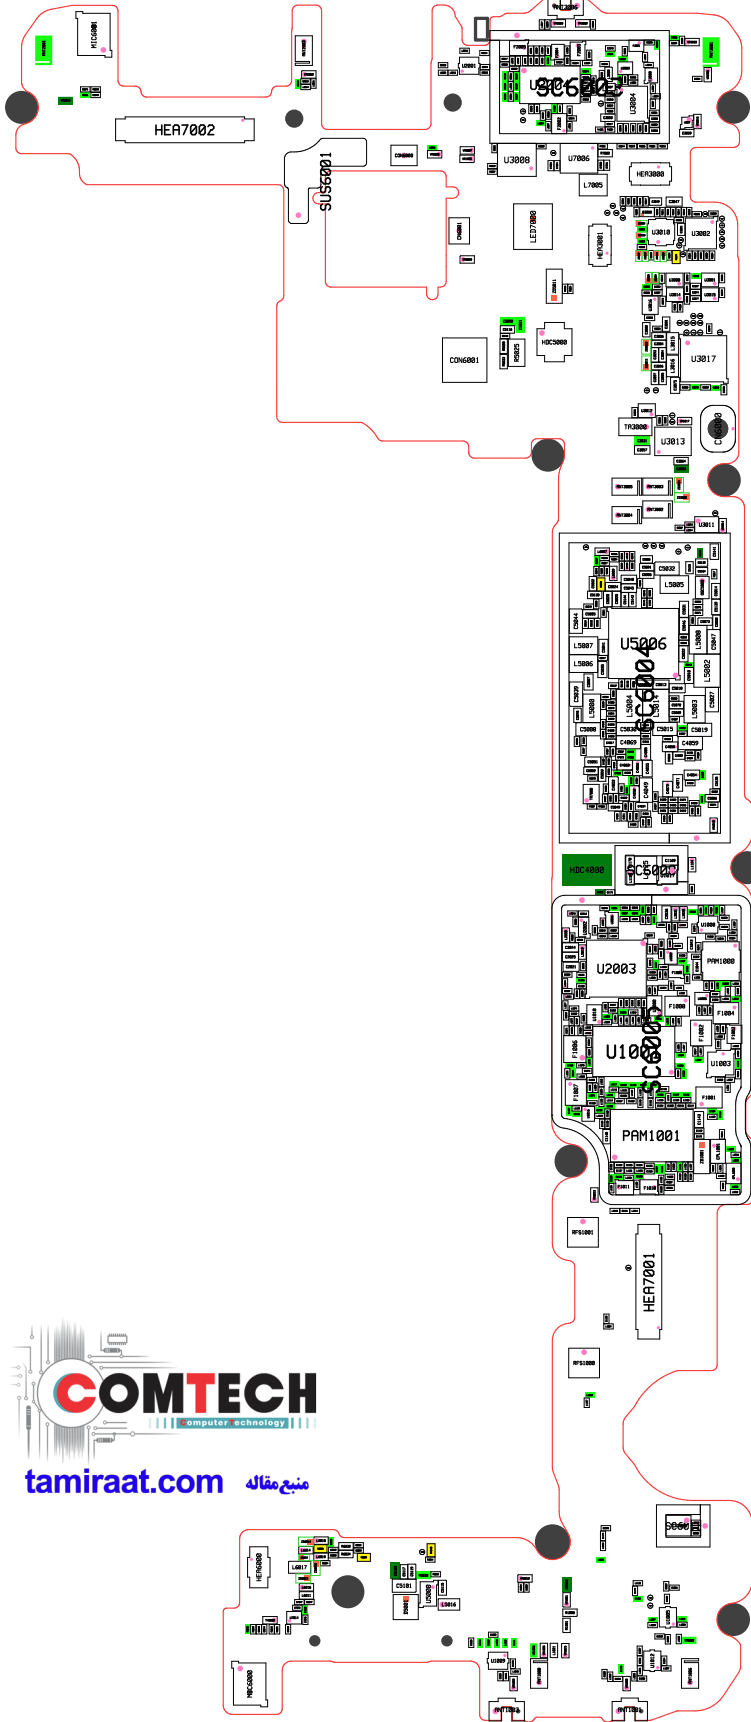

SM-A730F/DS Block Diagram

..... JTAG4003

..... JTAG4002

..... JTAG4001

..... JTAG4000

tamiraat.com منبع مقاله

8. Level 3 Repair

8-3. Flow chart of Troubleshooting.

	
<p align="center">Oscilloscope</p>	<p align="center">Digital Multimeter</p>
	
<p align="center">Power Supply</p>	<p align="center">+ driver, ESD Safe Tweezer</p>
	
<p align="center">8960 & Spectrum Analyzer</p>	<p align="center">Soldering iron</p>

8. Level 3 Repair

8-4-1. Power On

8. Level 3 Repair

8-4-2. Initial

8. Level 3 Repair

8-4-3. SIM Part

8. Level 3 Repair

8-4-4. T-Flash Part