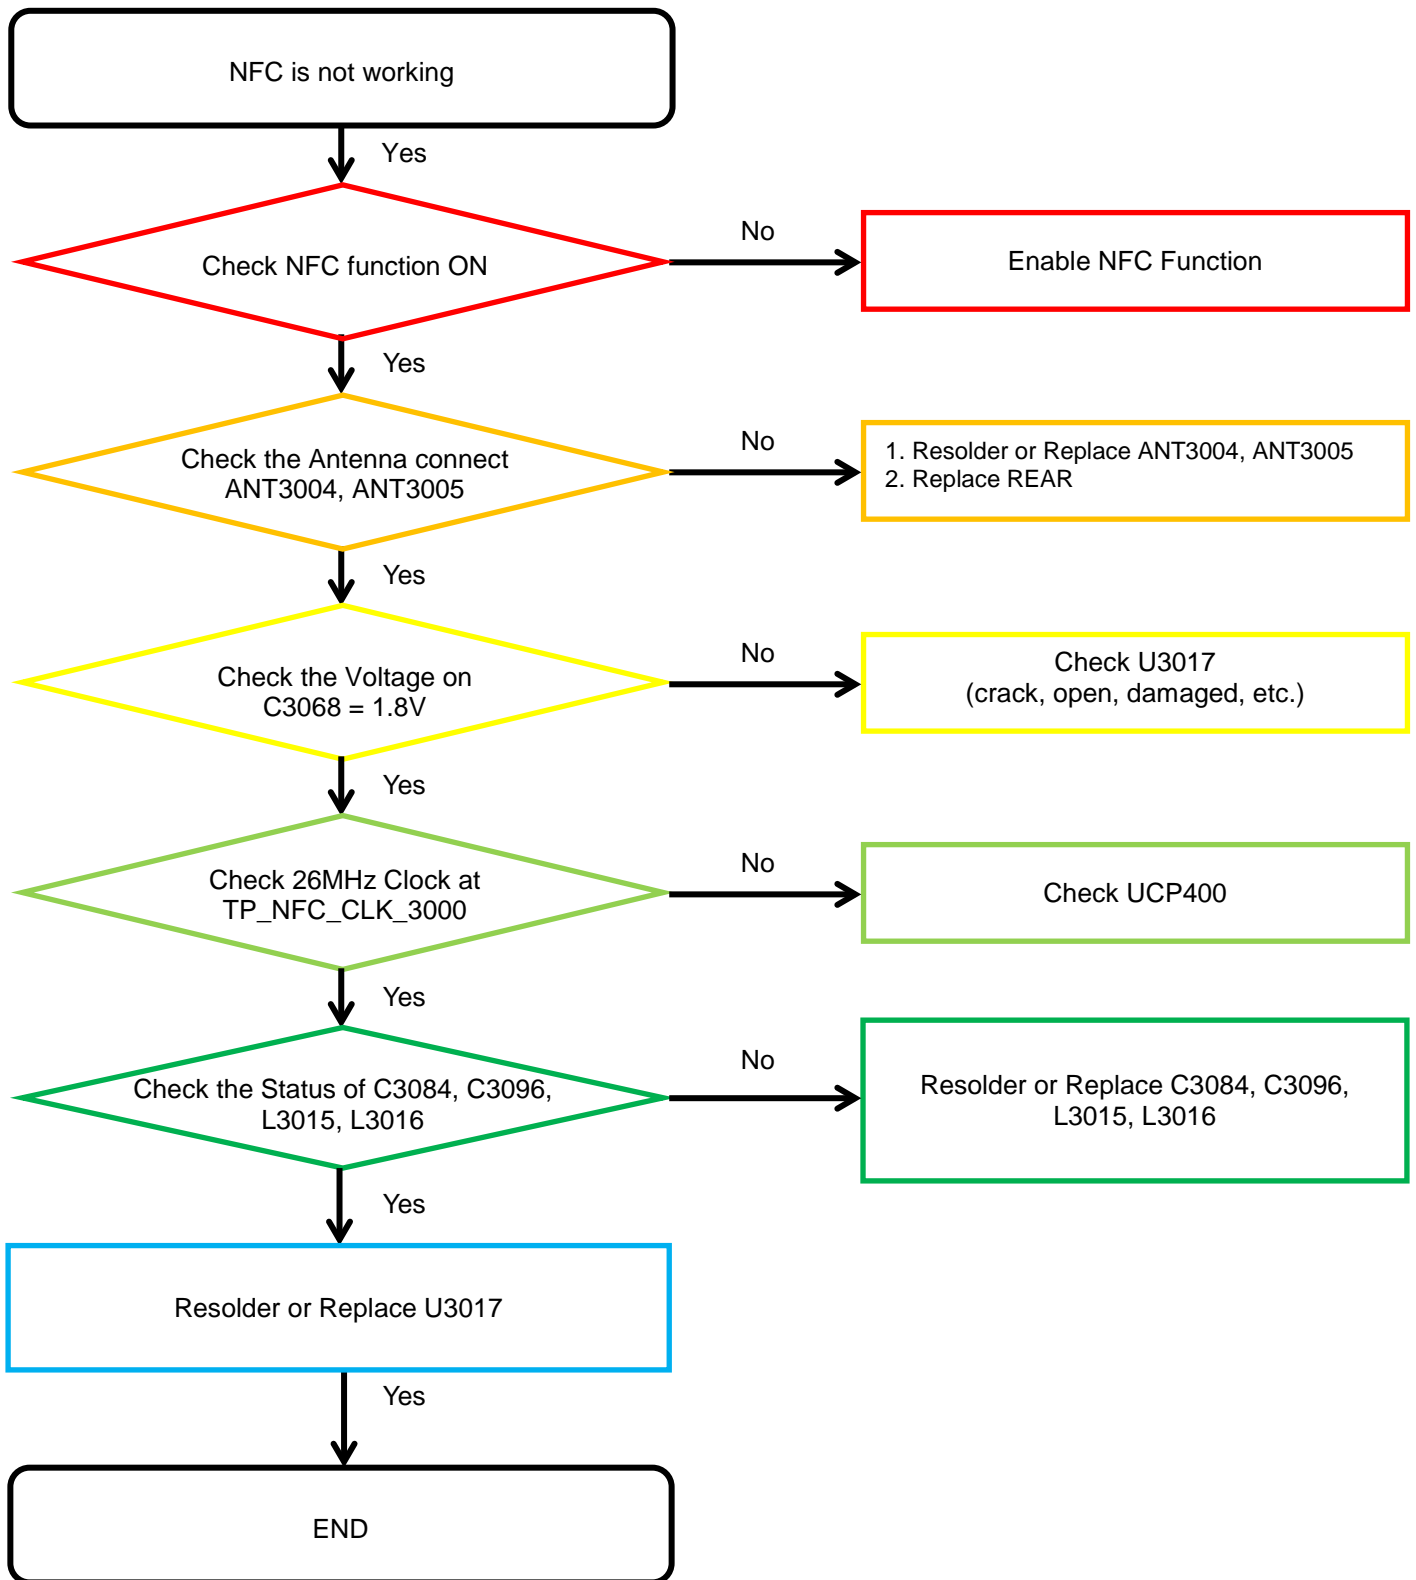

8. Level 3 Repair

8-4-7-3. Proximity + RGB Light sensor

8. Level 3 Repair

8-4-7-4. Hall Sensor

8. Level 3 Repair

8-4-8-1. Microphone Part - Main MIC

8. Level 3 Repair

8-4-9. Speaker Part

8. Level 3 Repair

8-4-10. Receiver Part

8. Level 3 Repair

8-4-11. BT/WIFI

8. Level 3 Repair

8-4-12. GPS

8. Level 3 Repair

8-4-13. NFC

8. Level 3 Repair

8-4-14. Display

8. Level 3 Repair

8-4-15. Rear CAMERA

8. Level 3 Repair

8-4-16. Front CAMERA

8. Level 3 Repair

8-4-17.Finger Print