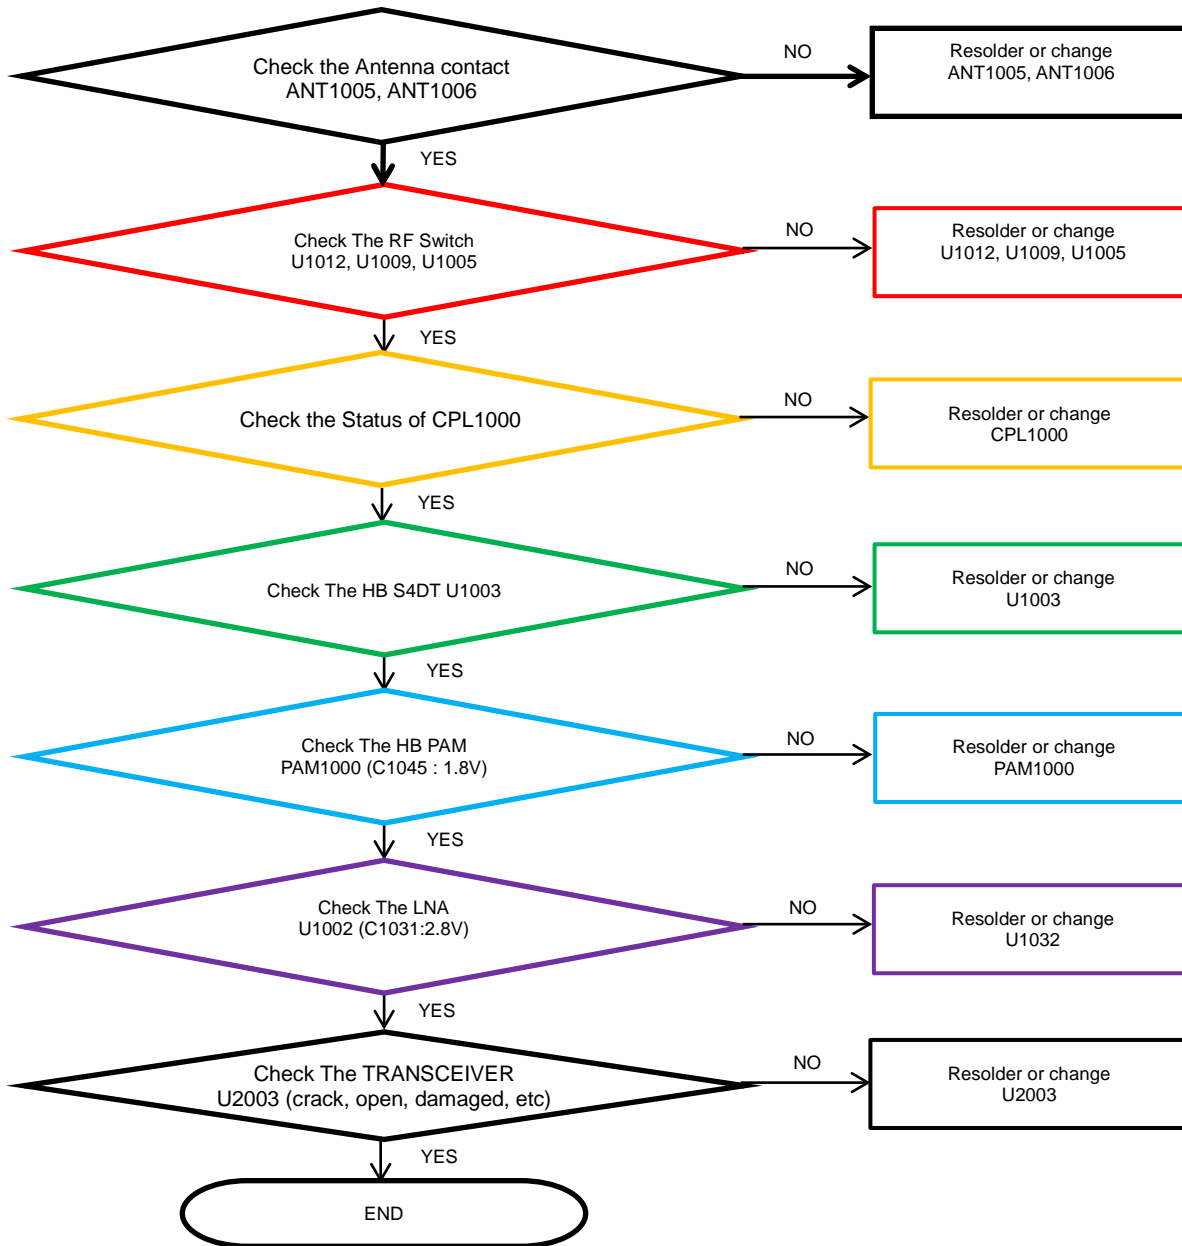

SM-A730F/DS Block Diagram

..... JTAG4003

..... JTAG4002

..... JTAG4001

..... JTAG4000

tamiraat.com منبع مقاله

8. Level 3 Repair

8-3. Flow chart of Troubleshooting.

8. Level 3 Repair

8-4-14. Display

8. Level 3 Repair

8-4-15. Rear CAMERA

8. Level 3 Repair

8-4-16. Front CAMERA

8. Level 3 Repair

8-4-17.Finger Print

8. Level 3 Repair

8-4-18. Motor

8. Level 3 Repair

8-4-19. MST

8. Level 3 Repair

8-4-20. 2G QUAD WCDMA B1/2/5/8, LTE B1/2/3/4/5/8/12(17)/13/20/28/66 PRx

8. Level 3 Repair

8-4-21. LTE B 7/38/40/41 PRx/Tx

8. Level 3 Repair

8-4-22. 2G QUAD WCDMA B1/2/5/8 LTE B1/2/3/4/5/8/12(17)/13/20/28/66 Tx

8. Level 3 Repair

8-4-23. 2G QUAD WCDMA B1/2/5/8 LTE B1/2/3/4/5/7/8/12/13/20/26/28/38/40/41 DRx