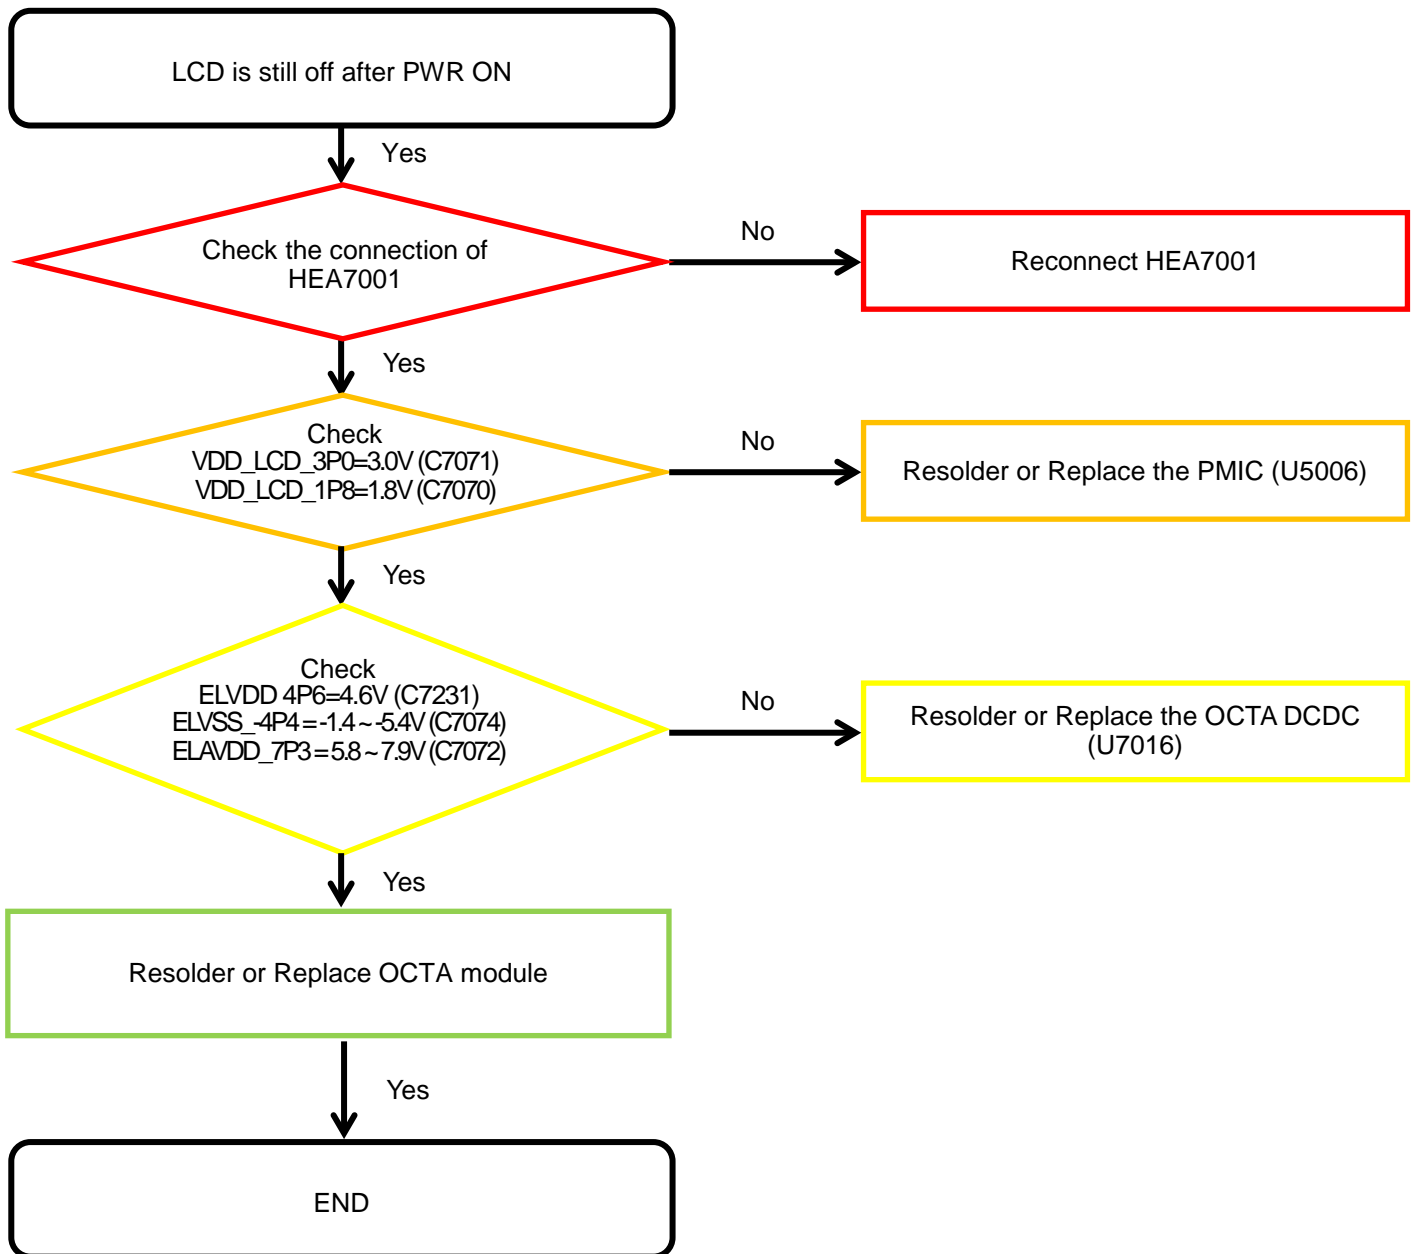

8. Level 3 Repair

8-4-7-3. Proximity + RGB Light sensor

8. Level 3 Repair

8-4-7-4. Hall Sensor

8. Level 3 Repair

8-4-8-1. Microphone Part - Main MIC

8. Level 3 Repair

8-4-9. Speaker Part

8. Level 3 Repair

8-4-10. Receiver Part

8. Level 3 Repair

8-4-11. BT/WIFI

8. Level 3 Repair

8-4-12. GPS

8. Level 3 Repair

8-4-13. NFC

8. Level 3 Repair

8-4-14. Display

8. Level 3 Repair

8-4-15. Rear CAMERA

8. Level 3 Repair

8-4-16. Front CAMERA

8. Level 3 Repair

8-4-17.Finger Print