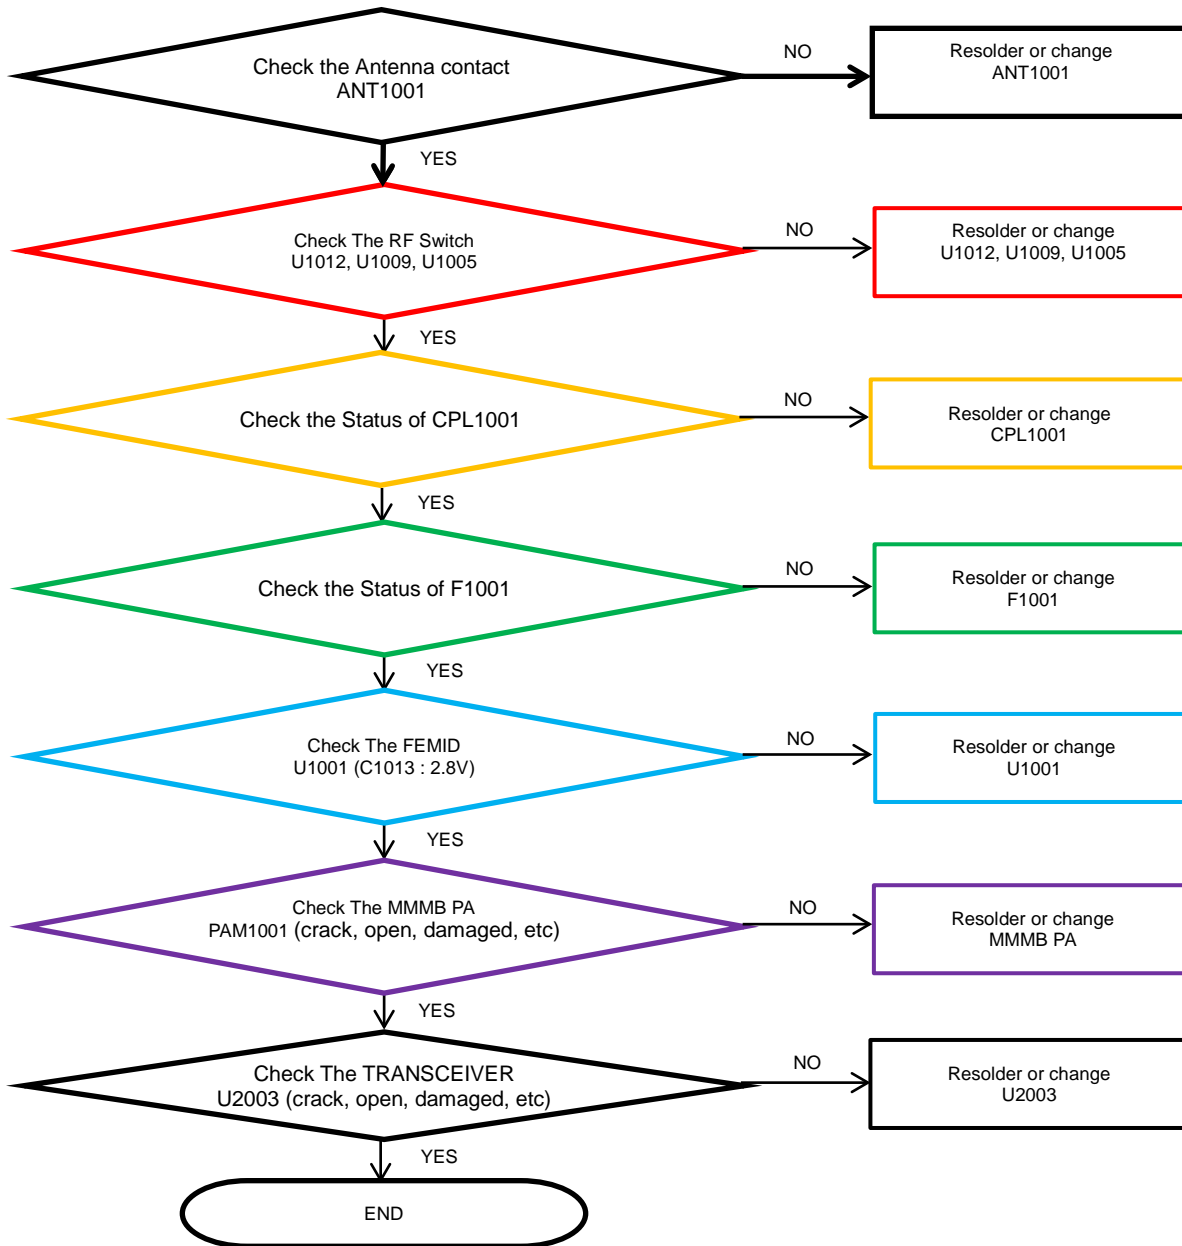

8. Level 3 Repair

8-4-22. 2G QUAD WCDMA B1/2/5/8 LTE B1/2/3/4/5/8/12(17)/13/20/28/66 Tx