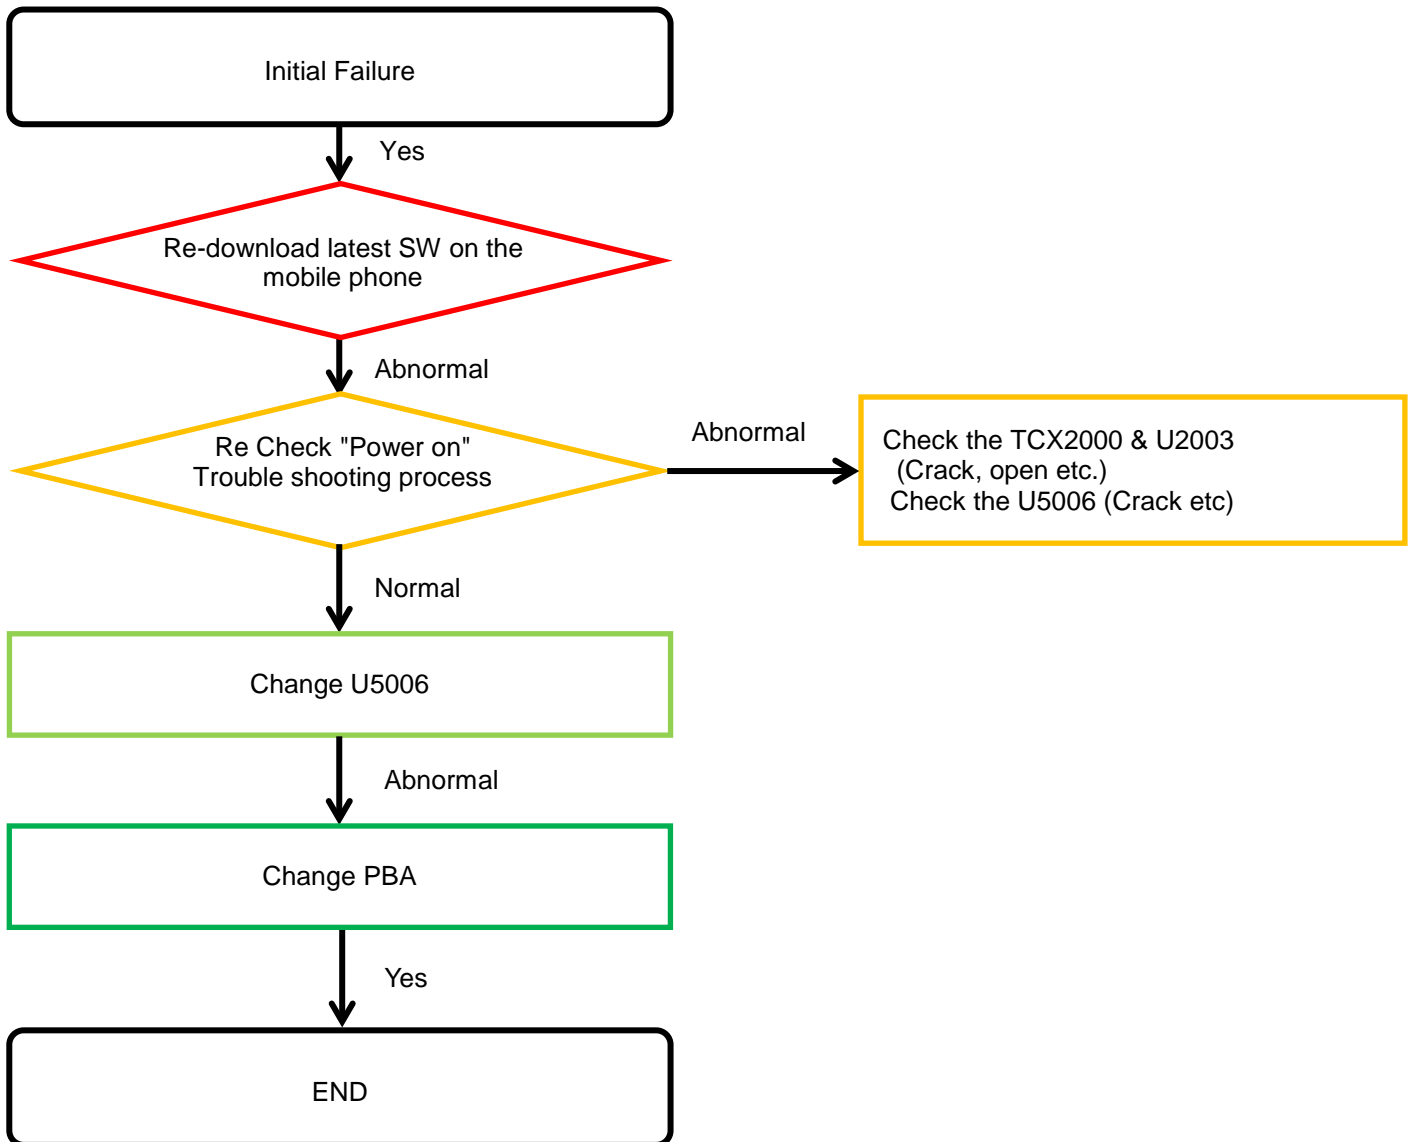

SM-A730F/DS Block Diagram

..... JTAG4003

..... JTAG4002

..... JTAG4001

..... JTAG4000

tamiraat.com منبع مقاله

8. Level 3 Repair

8-3. Flow chart of Troubleshooting.

	
<p align="center">Oscilloscope</p>	<p align="center">Digital Multimeter</p>
	
<p align="center">Power Supply</p>	<p align="center">+ driver, ESD Safe Tweezer</p>
	
<p align="center">8960 & Spectrum Analyzer</p>	<p align="center">Soldering iron</p>

8. Level 3 Repair

8-4-1. Power On

8. Level 3 Repair

8-4-2. Initial

8. Level 3 Repair

8-4-3. SIM Part

8. Level 3 Repair

8-4-4. T-Flash Part