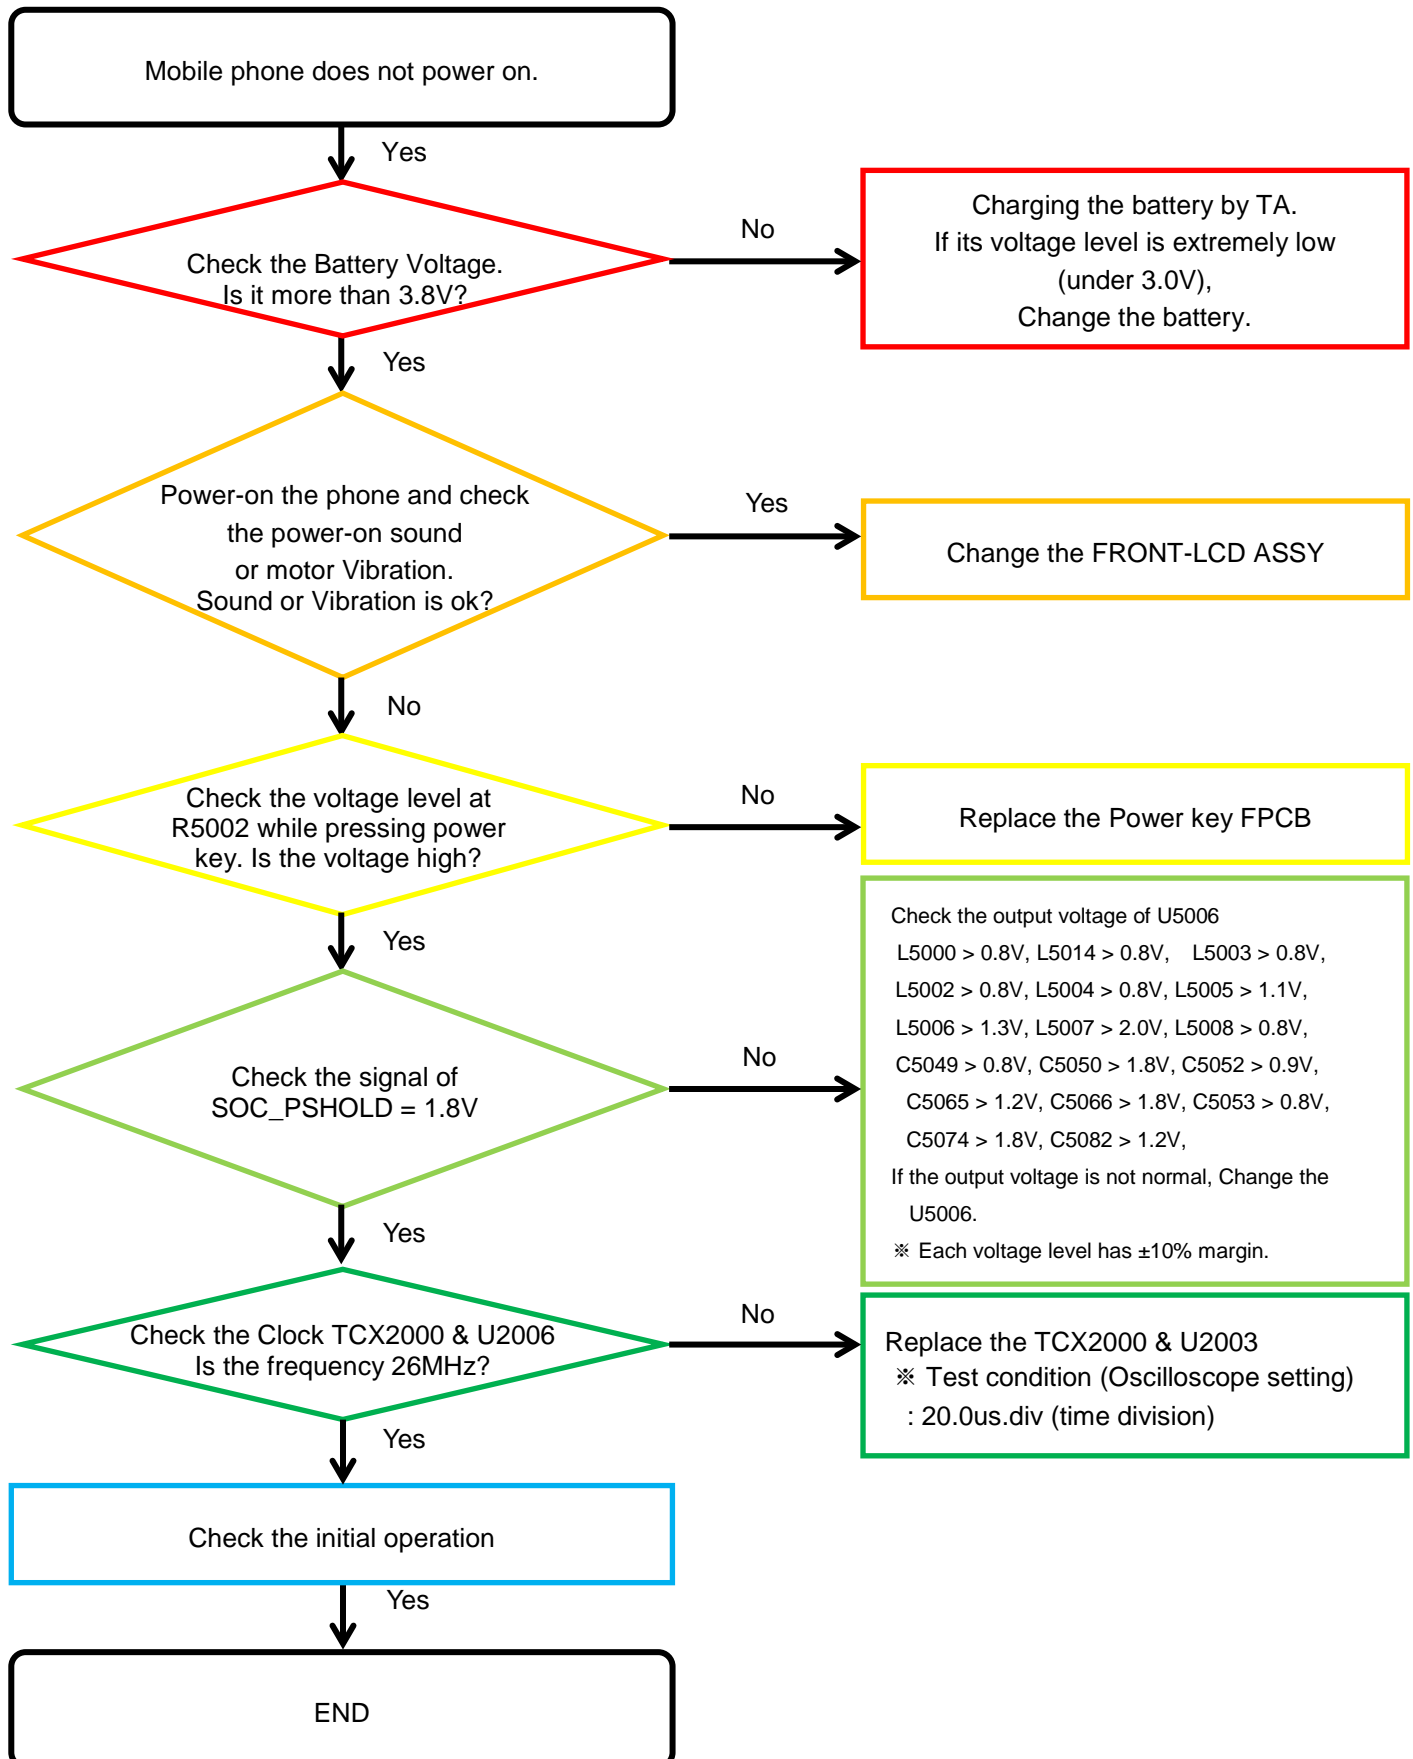

SM-A730F/DS Block Diagram

..... JTAG4003

..... JTAG4002

..... JTAG4001

..... JTAG4000

tamiraat.com منبع مقاله

8. Level 3 Repair

8-3. Flow chart of Troubleshooting.

8. Level 3 Repair

8-4-1. Power On

8. Level 3 Repair

8-4-2. Initial

8. Level 3 Repair

8-4-3. SIM Part

8. Level 3 Repair

8-4-4. T-Flash Part