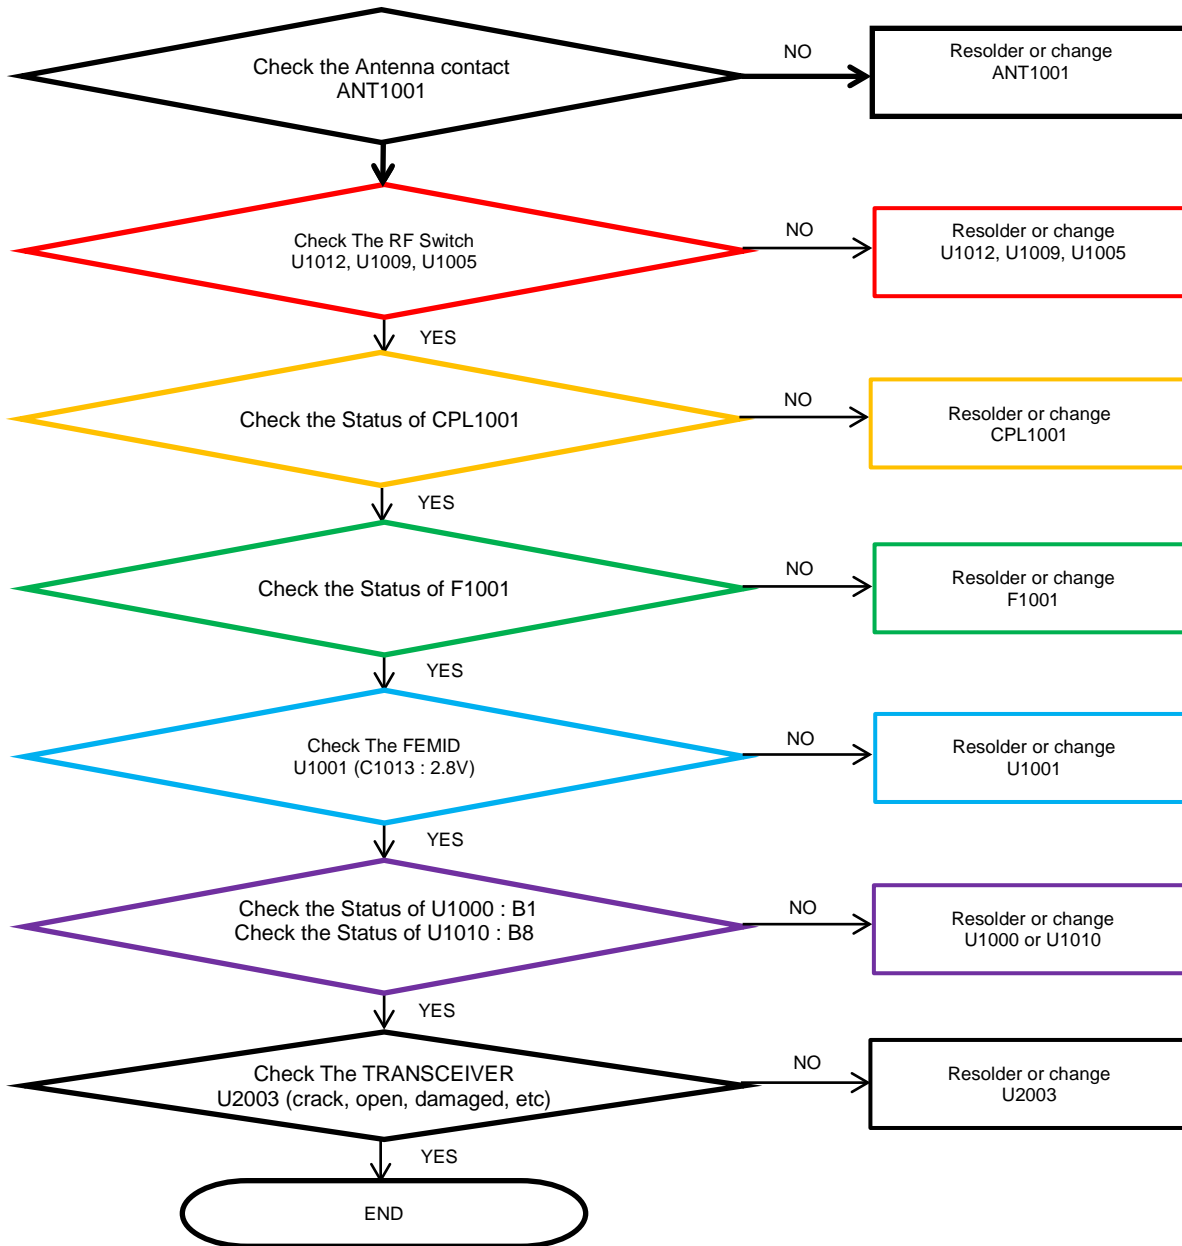

8. Level 3 Repair

8-4-14. Display

8. Level 3 Repair

8-4-15. Rear CAMERA

8. Level 3 Repair

8-4-16. Front CAMERA

8. Level 3 Repair

8-4-17.Finger Print

8. Level 3 Repair

8-4-18. Motor

8. Level 3 Repair

8-4-19. MST

8. Level 3 Repair

8-4-20. 2G QUAD WCDMA B1/2/5/8, LTE B1/2/3/4/5/8/12(17)/13/20/28/66 PRx

8. Level 3 Repair

8-4-21. LTE B 7/38/40/41 PRx/Tx

8. Level 3 Repair

8-4-22. 2G QUAD WCDMA B1/2/5/8 LTE B1/2/3/4/5/8/12(17)/13/20/28/66 Tx

8. Level 3 Repair

8-4-23. 2G QUAD WCDMA B1/2/5/8 LTE B1/2/3/4/5/7/8/12/13/20/26/28/38/40/41 DRx