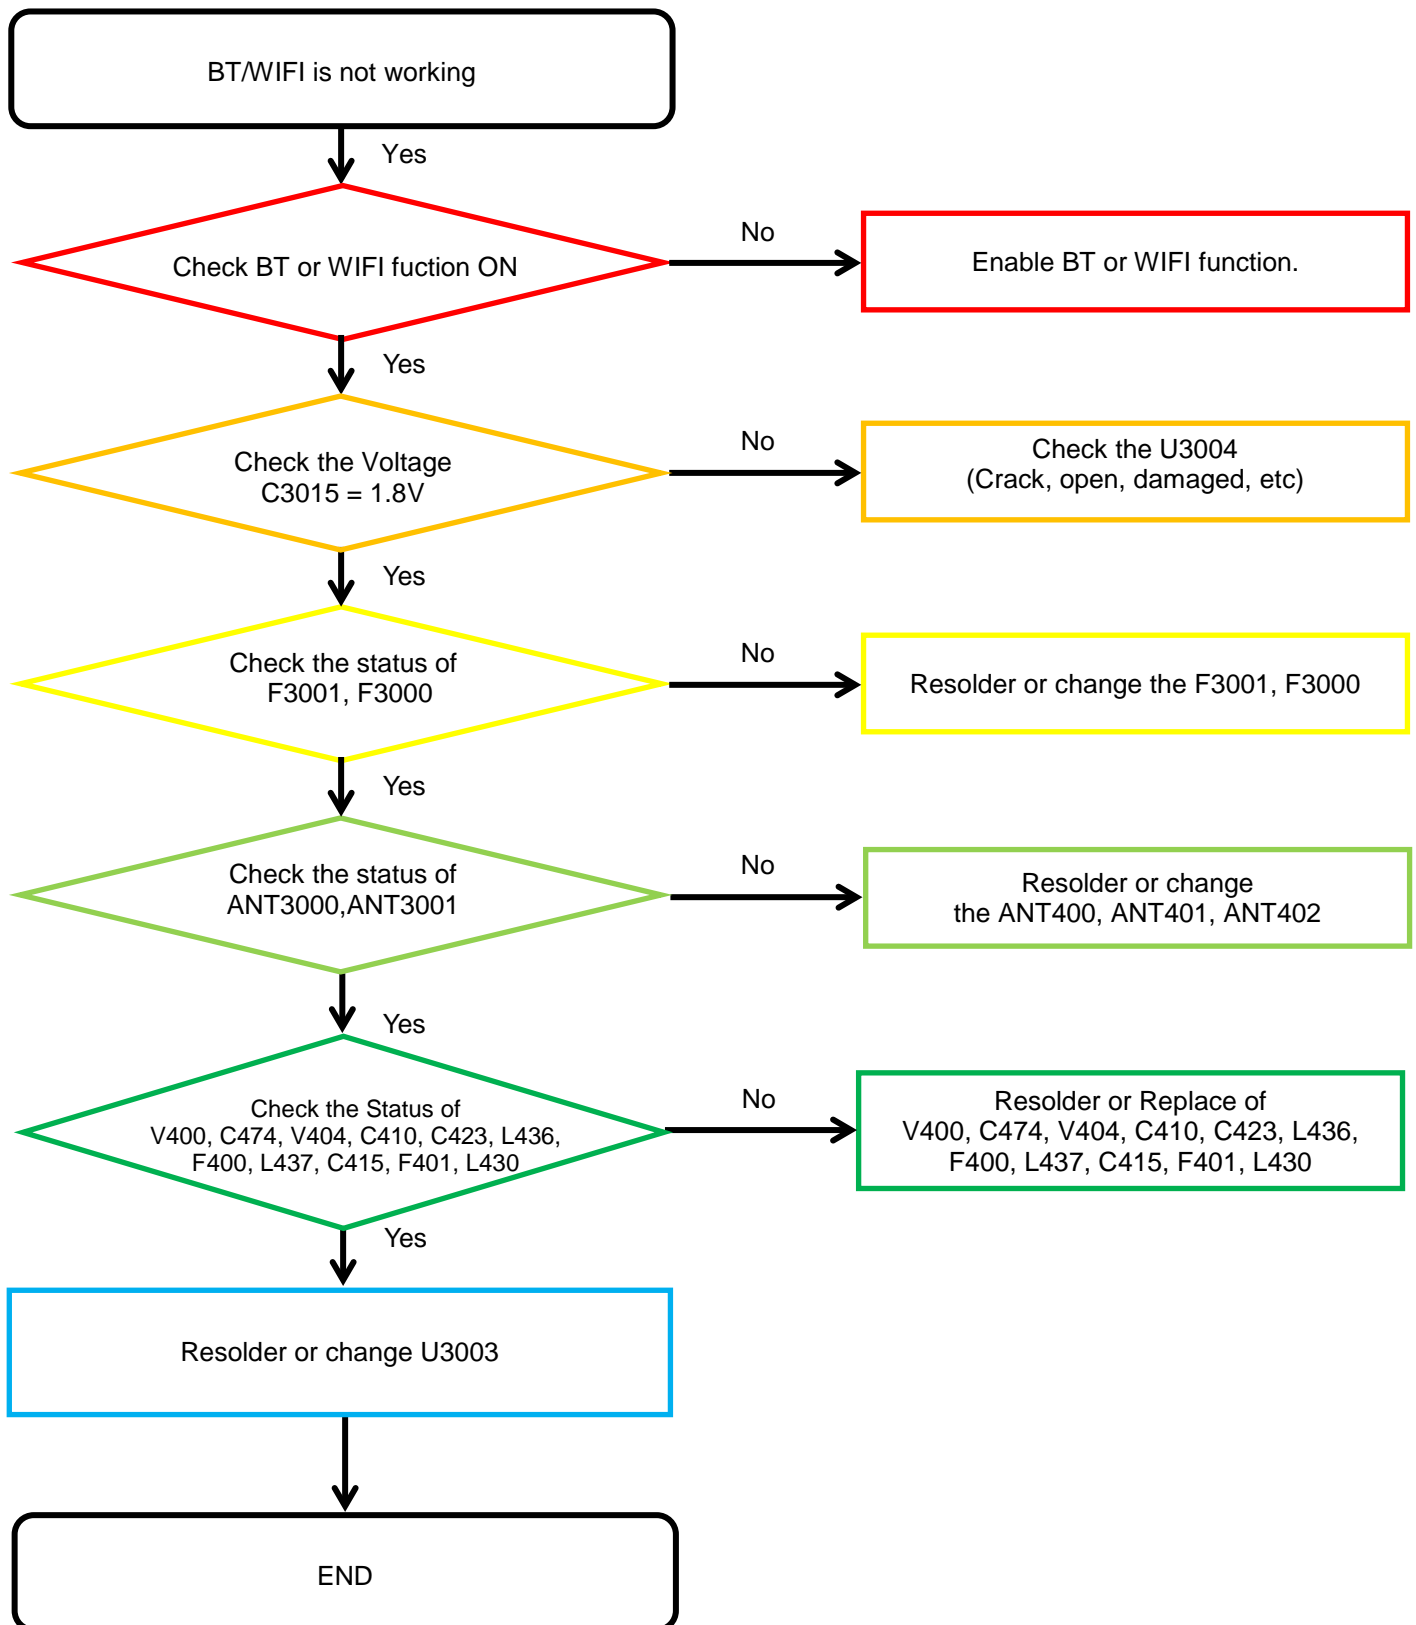

8. Level 3 Repair

8-4-5. Charging Part

8. Level 3 Repair

8-4-6. OTG

8. Level 3 Repair

8-4-7-1. Magnetic Sensor

8. Level 3 Repair

8-4-7-2. Accel & GYRO Sensor

8. Level 3 Repair

8-4-7-3. Proximity + RGB Light sensor

8. Level 3 Repair

8-4-7-4. Hall Sensor

8. Level 3 Repair

8-4-8-1. Microphone Part - Main MIC

8. Level 3 Repair

8-4-9. Speaker Part

8. Level 3 Repair

8-4-10. Receiver Part

8. Level 3 Repair

8-4-11. BT/WIFI

8. Level 3 Repair

8-4-12. GPS

8. Level 3 Repair

8-4-13. NFC