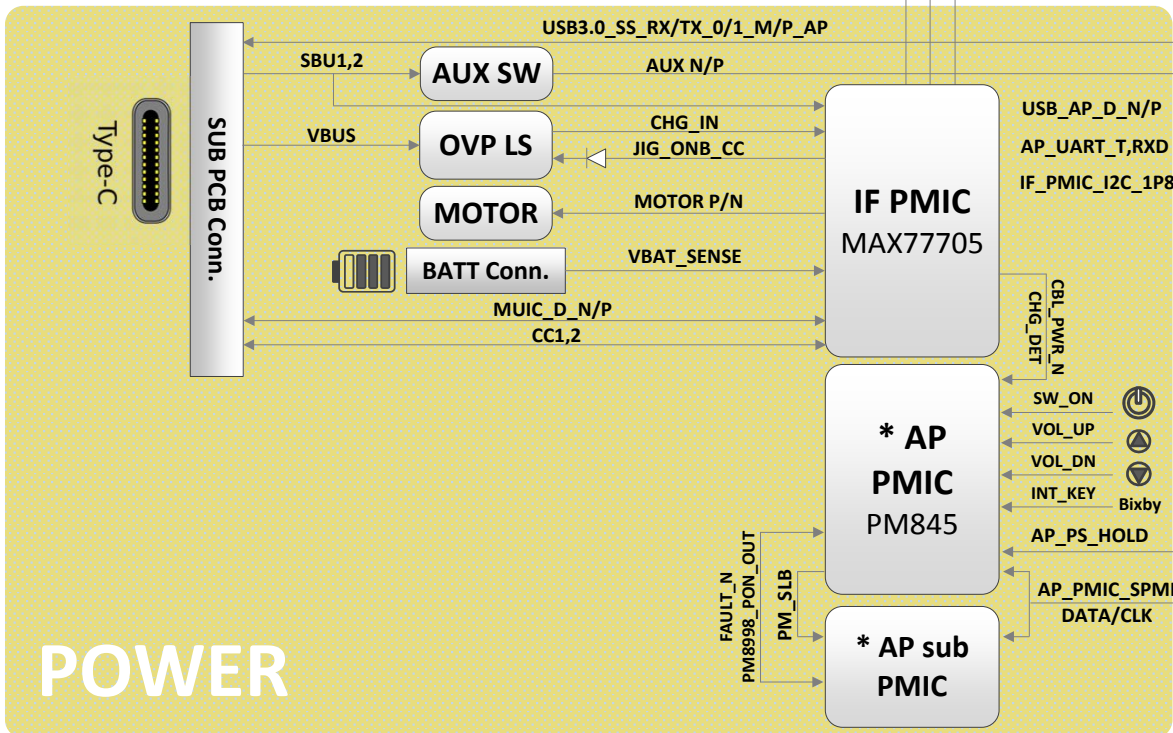

8. Level 3 Repair

8-1. Components Layout

PBA (Rear side)

8. Level 3 Repair

PBA (Front side)

[SM-G9650] Logic Block Diagram

SM - G9650/G9608
Common

tamiraat.com منبع مقالہ

8. Level 3 Repair

8-3. Flow chart of Troubleshooting.

	
<p>Oscilloscope</p>	<p>Digital Multimeter</p>
	
<p>Power Supply</p>	<p>+ driver, ESD Safe Tweezer</p>
	
<p>8960 & Spectrum Analyzer</p>	<p>Soldering iron</p>

8. Level 3 Repair

8-4-1. Power on

8. Level 3 Repair

8-4-2. Motor

8. Level 3 Repair

8-4-3. initial

8. Level 3 Repair

8-4-4. SIM PART

8. Level 3 Repair

8-4-5. SIM/SD PART

8. Level 3 Repair

8-4-6. OTG

8. Level 3 Repair

8-4-7. Hall IC

8. Level 3 Repair

8-4-8. 6Axis sensor