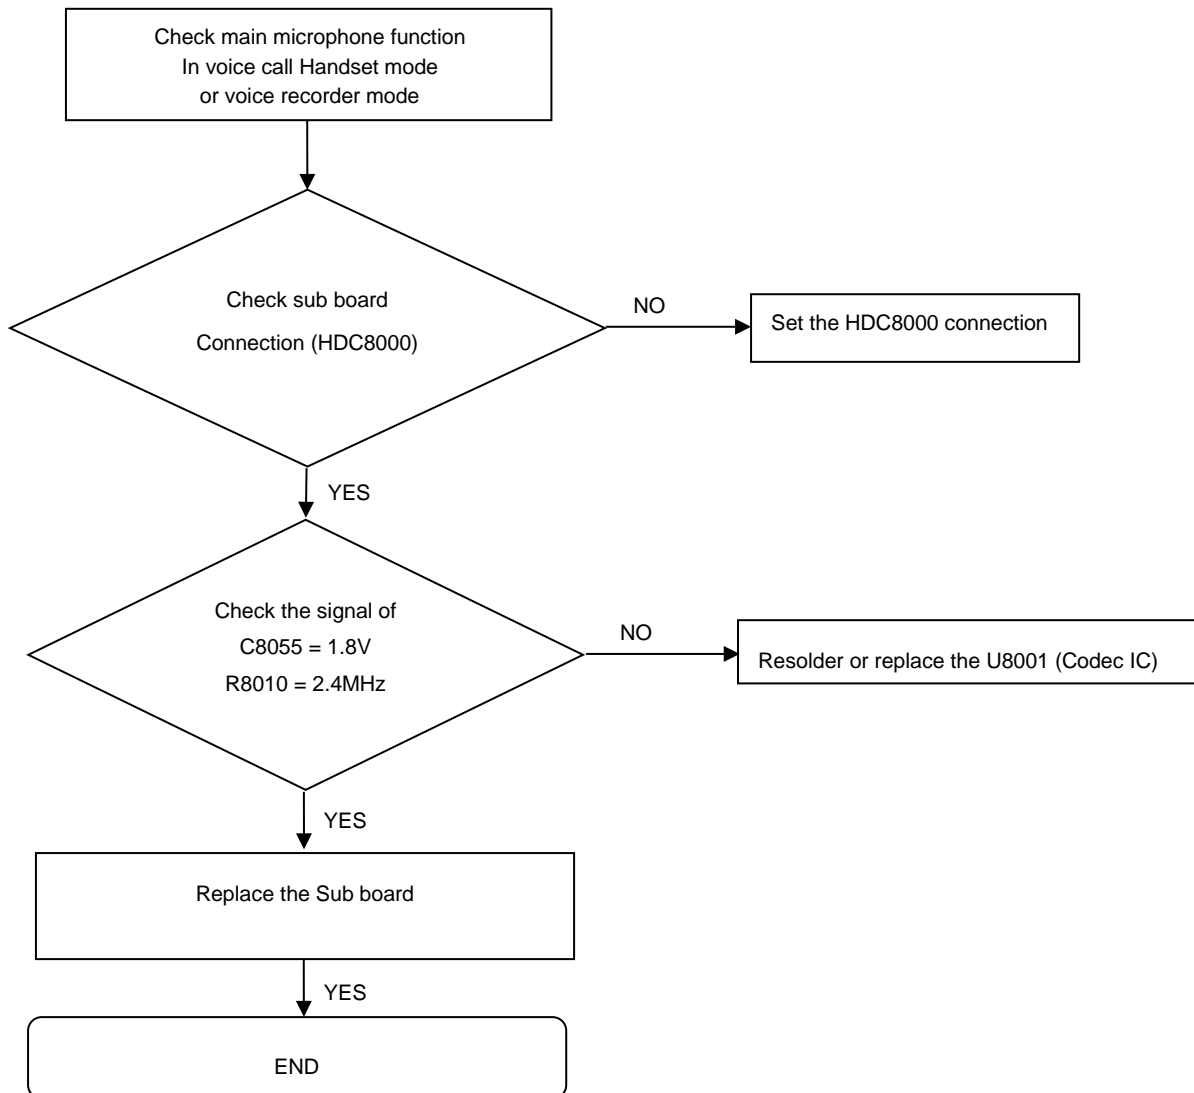

8. Level 3 Repair

8-4-17. IRIS CAMERA

8. Level 3 Repair

8-4-18. Finger Print

8. Level 3 Repair

8-4-19-1. Main MIC

8. Level 3 Repair

8-4-19-2. Sub(2nd) MIC