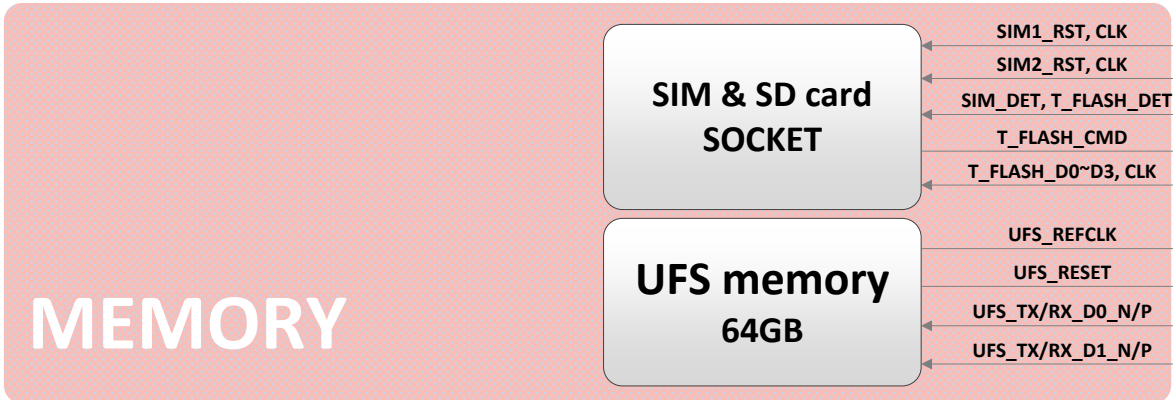

8. Level 3 Repair

8-1. Components Layout

PBA (Rear side)

8. Level 3 Repair

PBA (Front side)

[SM-G9650] Logic Block Diagram

SM - G9650/G9608
Common

tamiraat.com منبع مقالہ