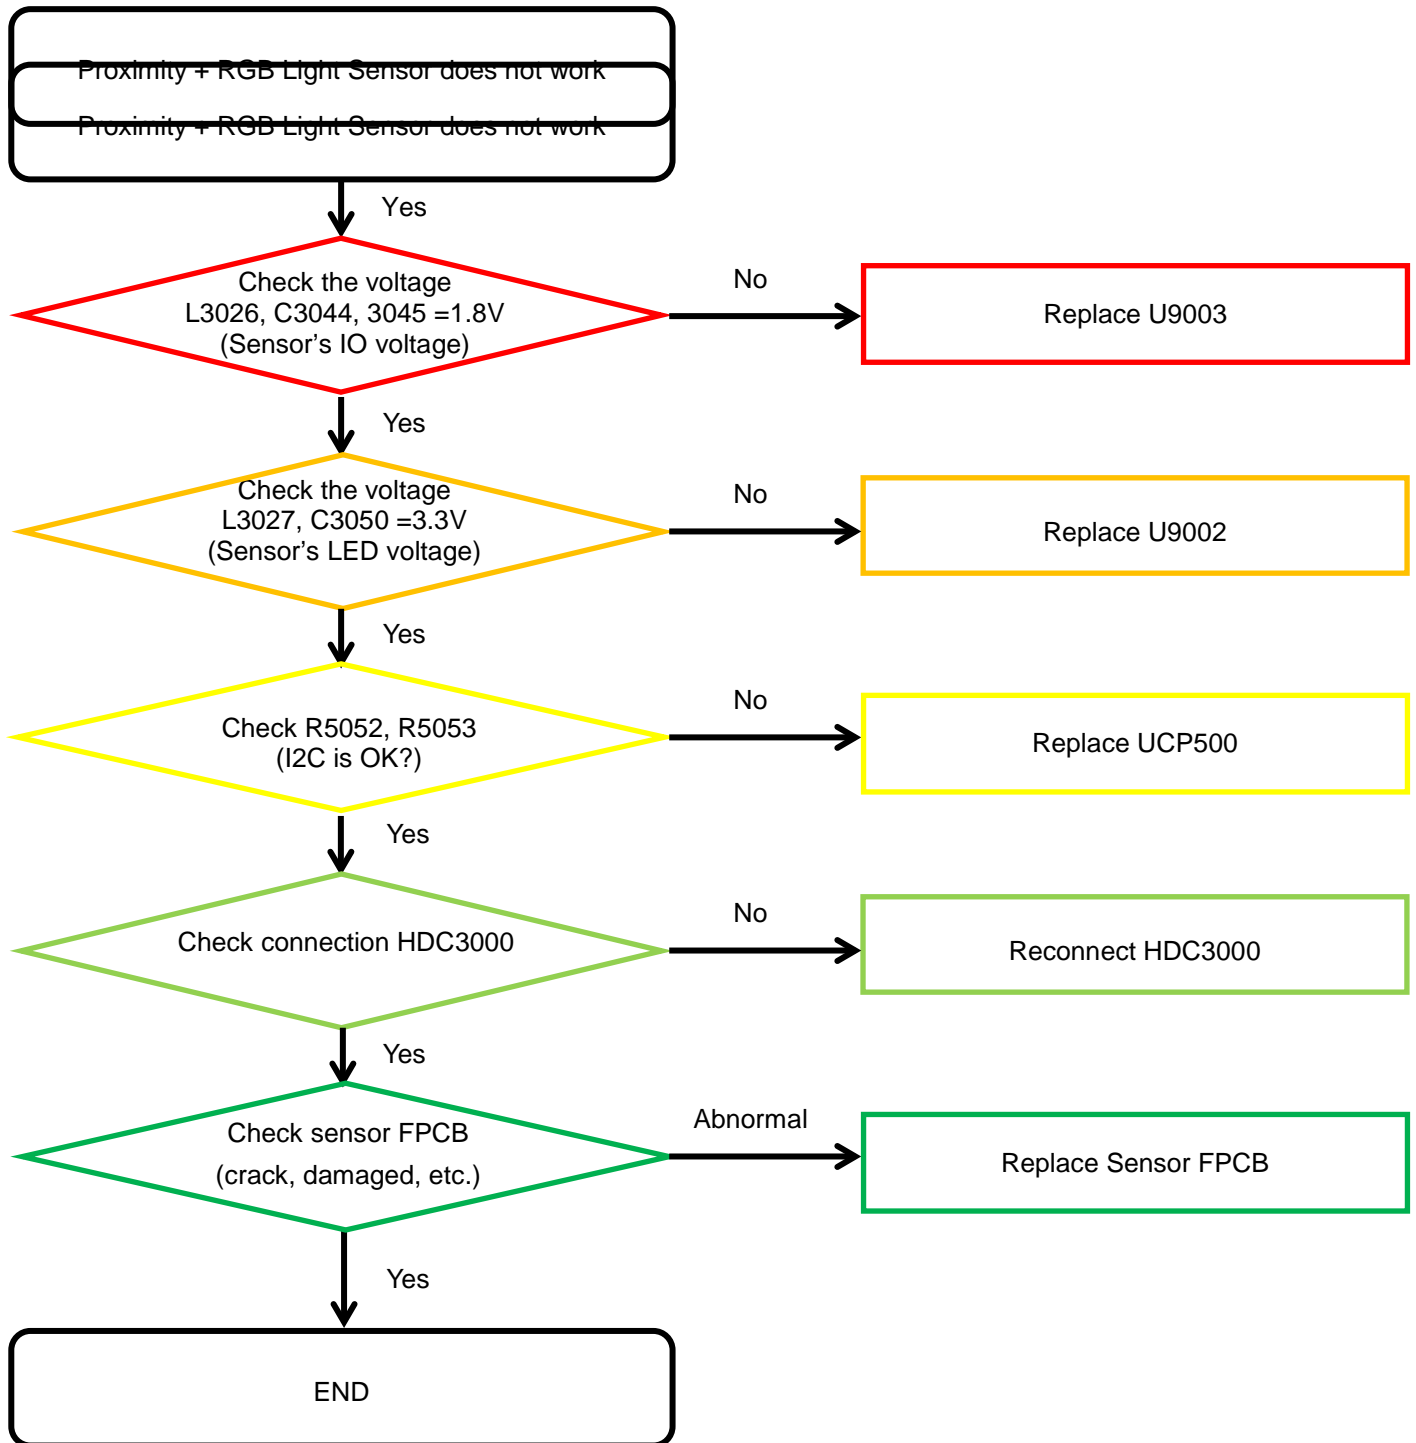

8. Level 3 Repair

8-3. Flow chart of Troubleshooting.

	
<p>Oscilloscope</p>	<p>Digital Multimeter</p>
	
<p>Power Supply</p>	<p>+ driver, ESD Safe Tweezer</p>
	
<p>8960 & Spectrum Analyzer</p>	<p>Soldering iron</p>

8. Level 3 Repair

8-4-5. SIM/SD PART

8. Level 3 Repair

8-4-6. OTG

8. Level 3 Repair

8-4-7. Hall IC

8. Level 3 Repair

8-4-8. 6Axis sensor

8. Level 3 Repair

8-4-9. Magnetic sensor

8. Level 3 Repair

8-4-10. Barometer sensor

8. Level 3 Repair

8-4-11. Proximity + RGB sensor

8. Level 3 Repair

8-4-12. HRM sensor

8. Level 3 Repair

8-4-13. Display

8. Level 3 Repair

8-4-14. TSP

8. Level 3 Repair

8-4-15. VT CAMERA

8. Level 3 Repair

8-4-16. 12M CAMERA