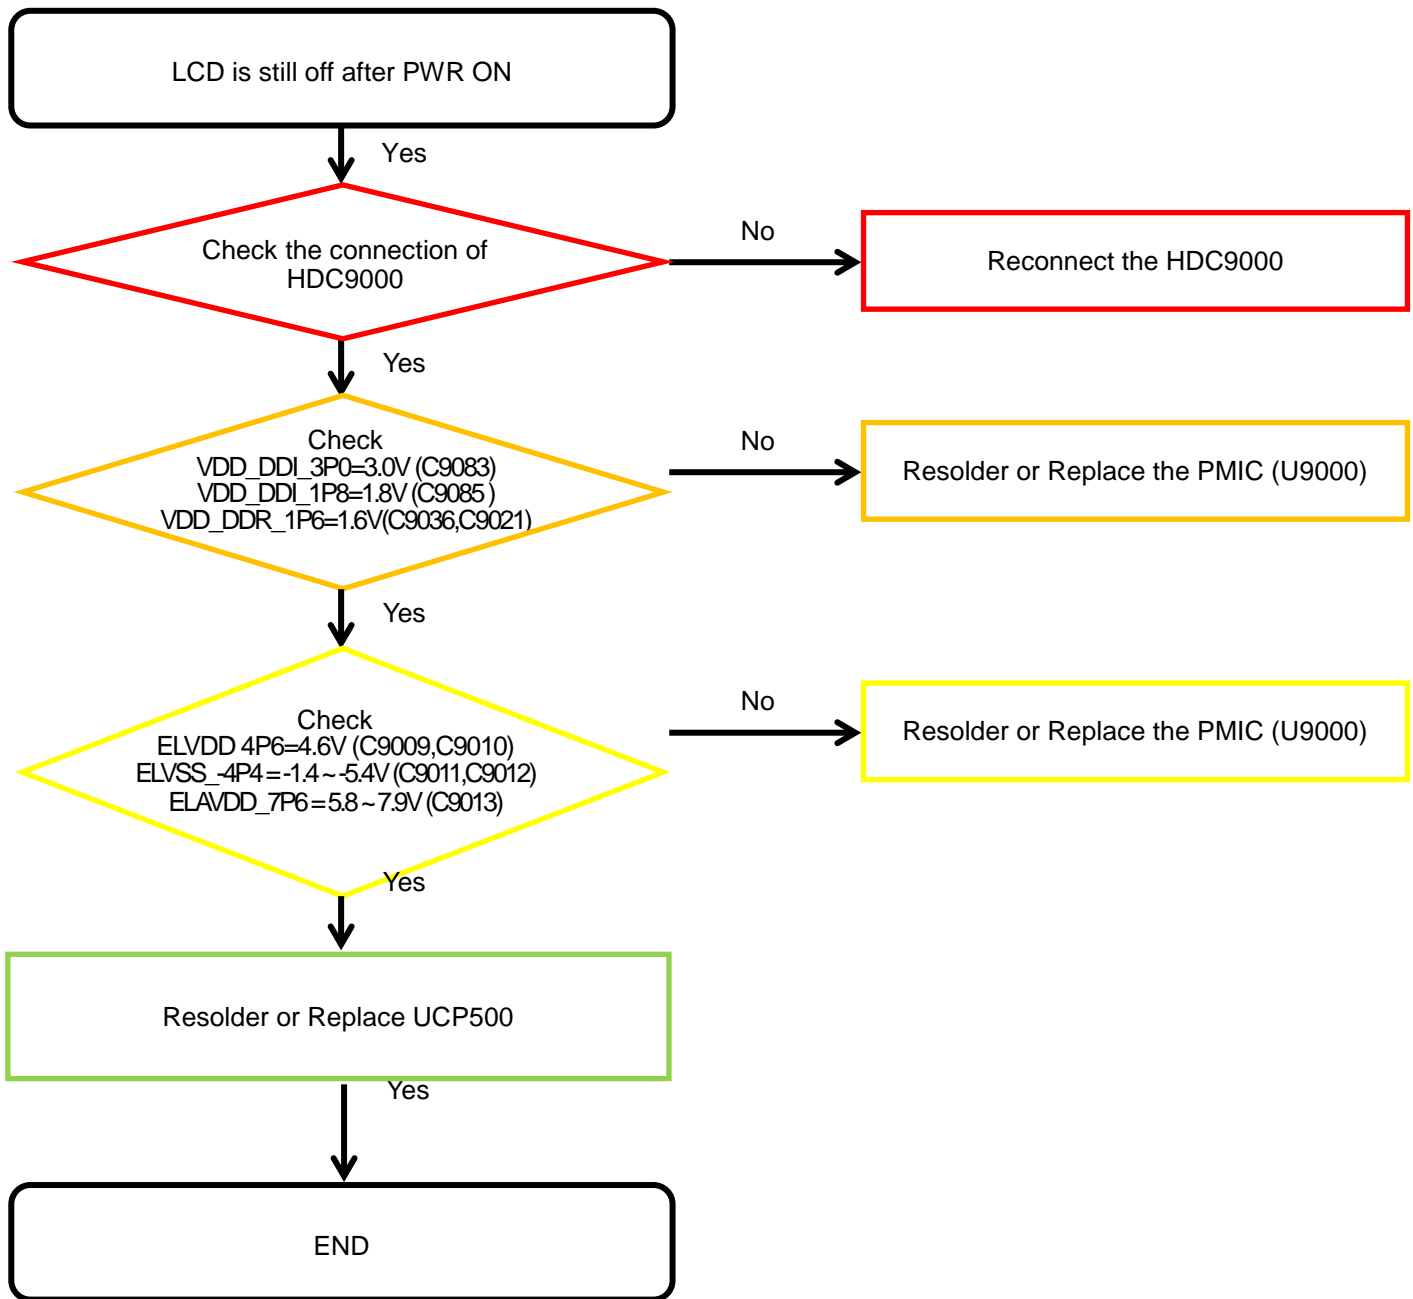

8. Level 3 Repair

8-4-13. Display