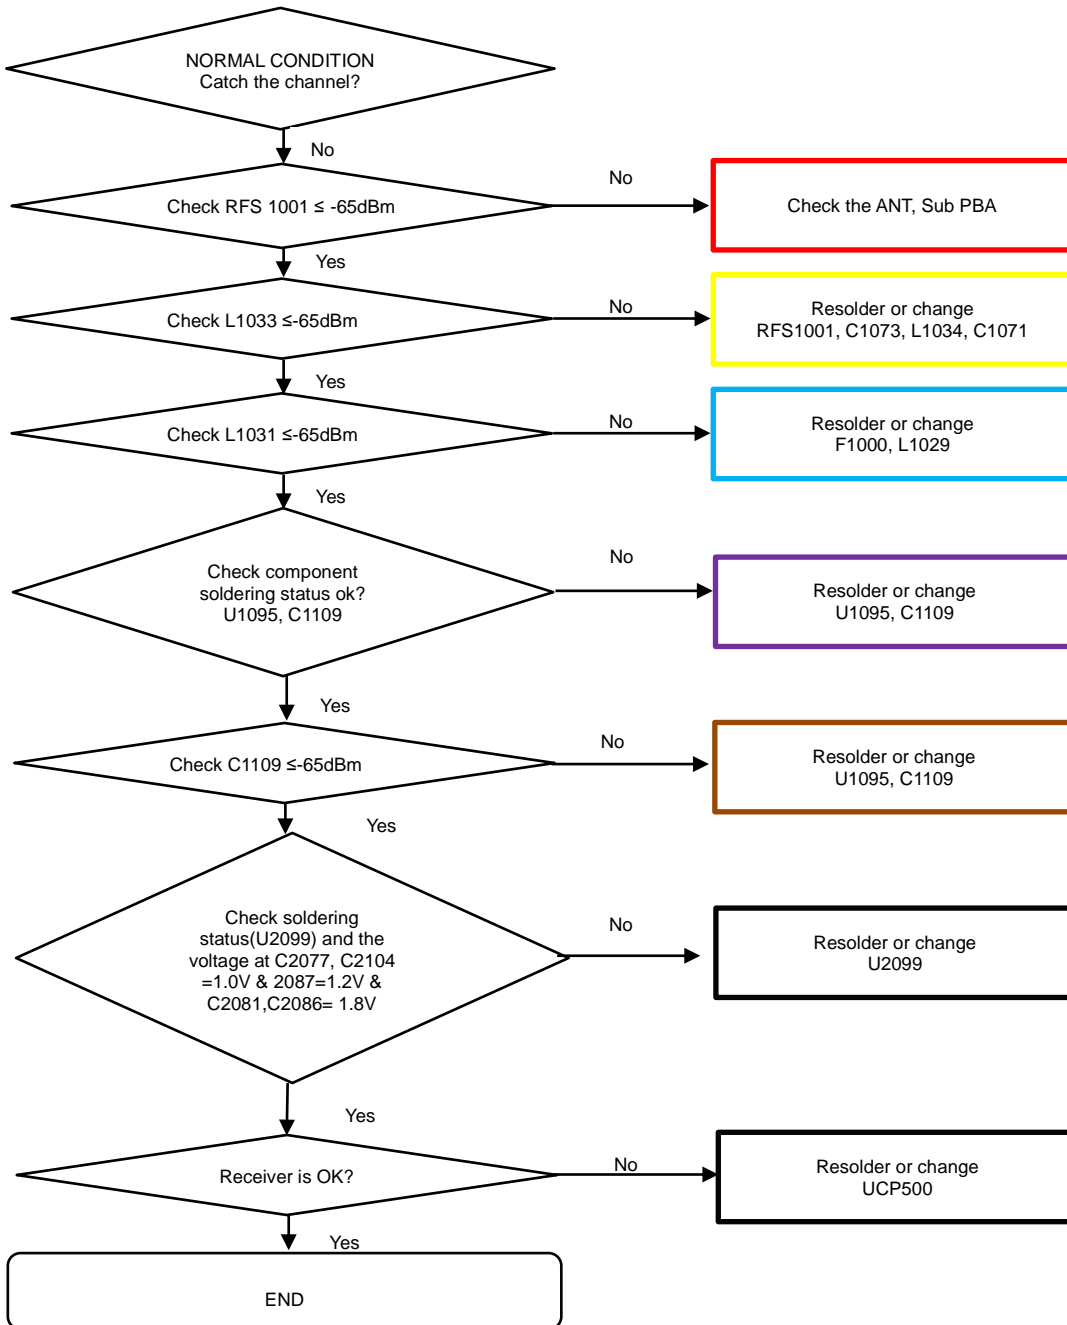

8. Level 3 Repair

8-4-27-2. Charging Part Wireless Charging (Normal/Fast)

8. Level 3 Repair

8-4-28. GSM 850/900, CDMA BC0, WCDMA B5/8, LTE B5/8/12/13/17/18/19/20/26/28/71 RX

8. Level 3 Repair

8-4-29. GSM 1800/1900, WCDMA B1/2/4, TDSCDMA B34/39, LTE B1/2/3/4/25/39/66 RX