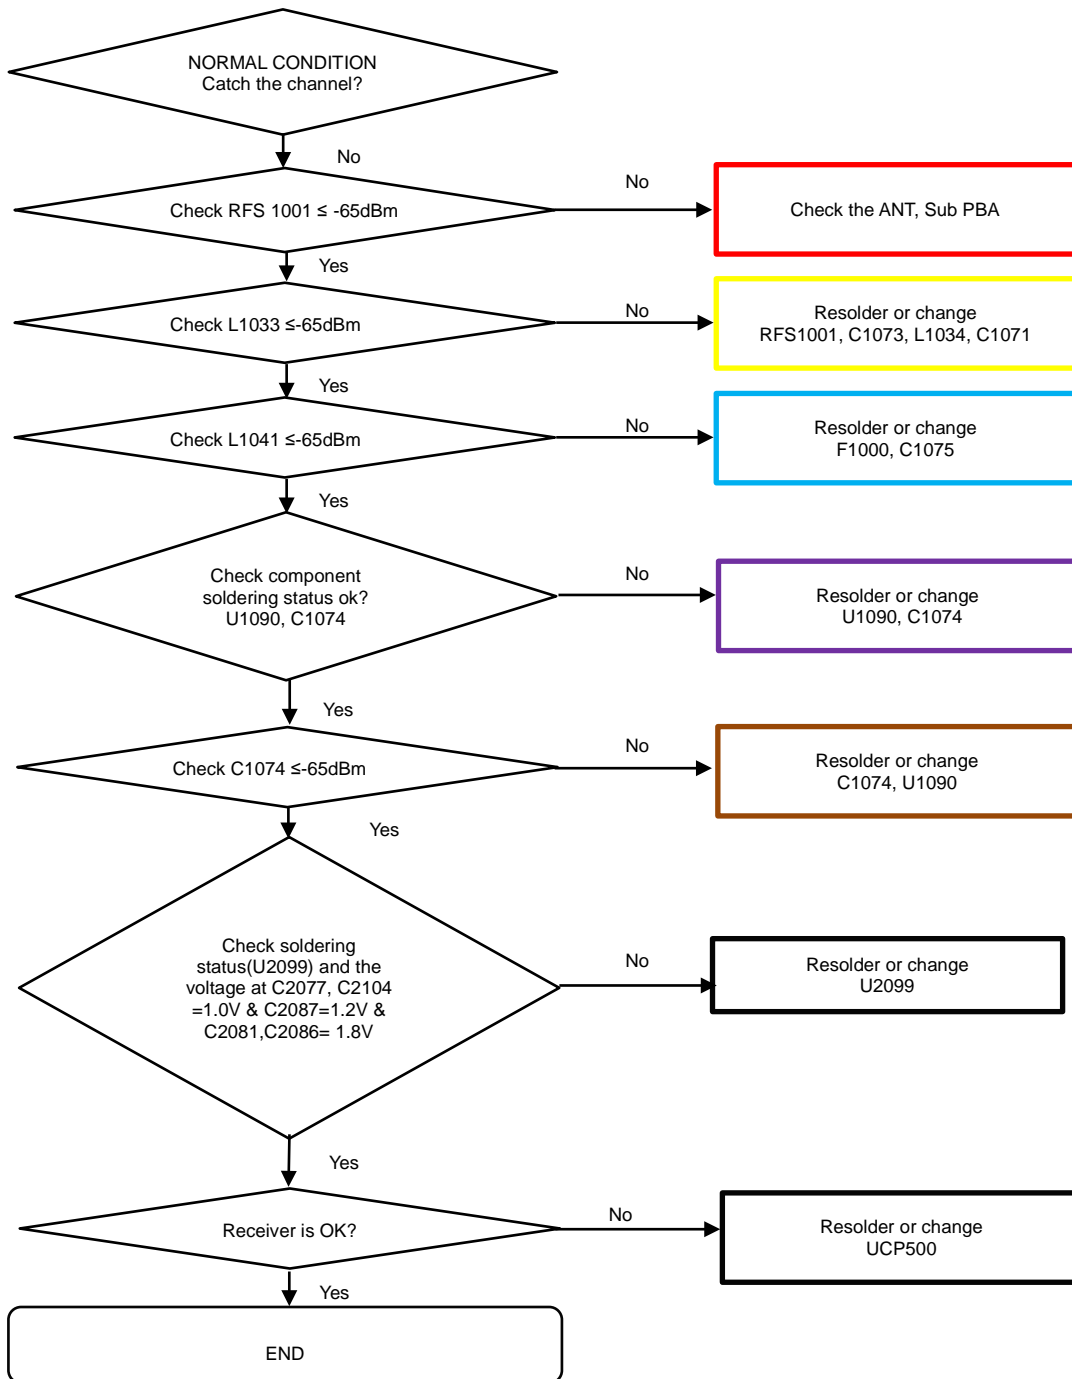

8. Level 3 Repair

8-3. Flow chart of Troubleshooting.

	
<p>Oscilloscope</p>	<p>Digital Multimeter</p>
	
<p>Power Supply</p>	<p>+ driver, ESD Safe Tweezer</p>
	
<p>8960 & Spectrum Analyzer</p>	<p>Soldering iron</p>

8. Level 3 Repair

8-4-24. FM Radio

8. Level 3 Repair

8-4-25. NFC

8. Level 3 Repair

8-4-26. MST

8. Level 3 Repair

8-4-27-1. Charging Part Wire Charging (Normal/Fast)

8. Level 3 Repair

8-4-27-2. Charging Part Wireless Charging (Normal/Fast)

8. Level 3 Repair

8-4-28. GSM 850/900, CDMA BC0, WCDMA B5/8, LTE B5/8/12/13/17/18/19/20/26/28/71 RX

8. Level 3 Repair

8-4-29. GSM 1800/1900, WCDMA B1/2/4, TDSCDMA B34/39, LTE B1/2/3/4/25/39/66 RX