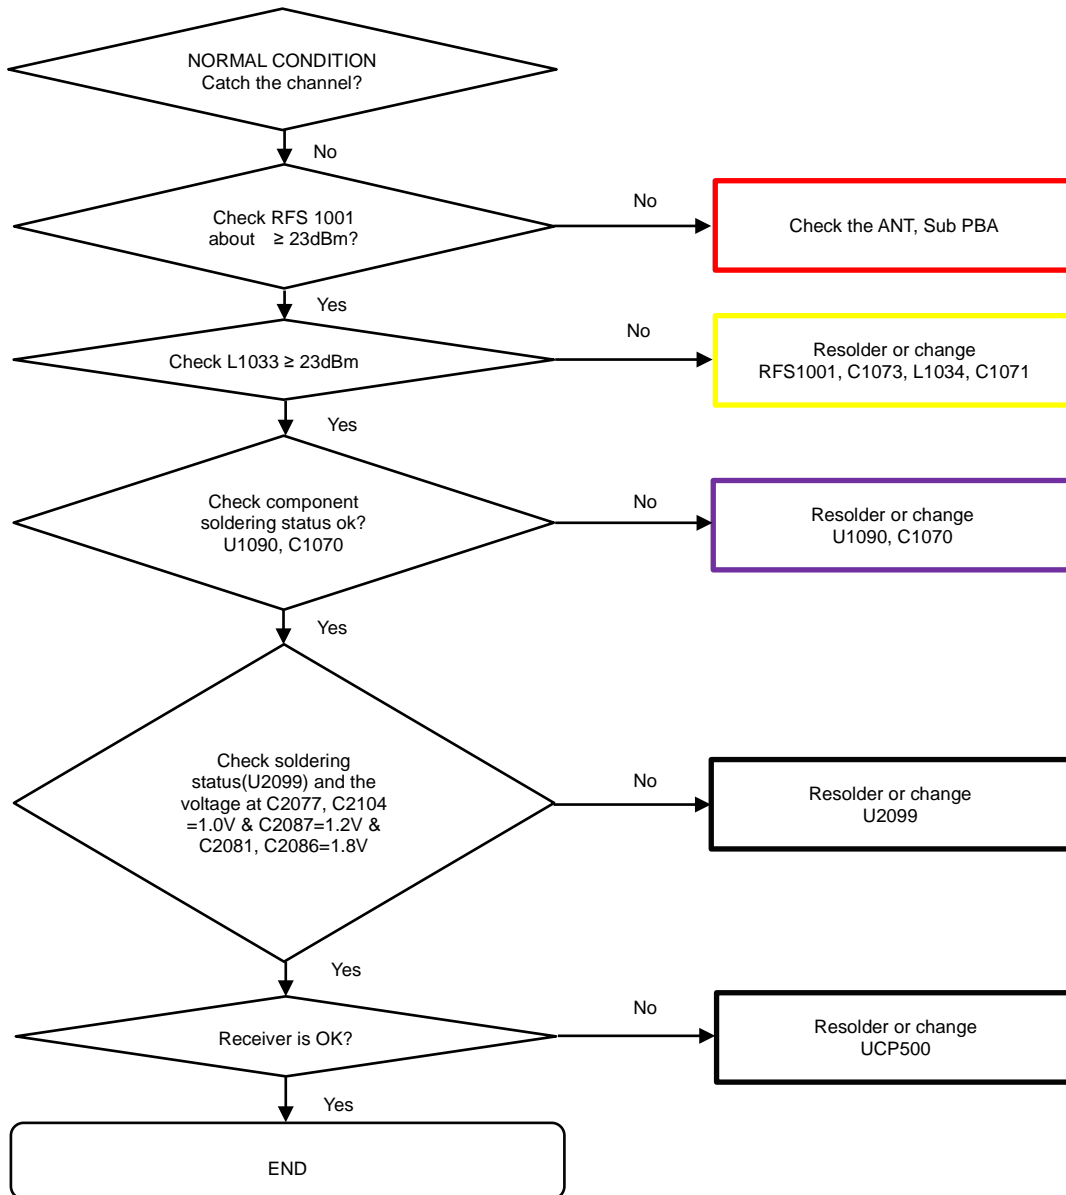

8. Level 3 Repair

8-4-39. CDMA BC0, WCDMA B5/8, LTE5/8/12/13/17/18/19/20/26/28 TX