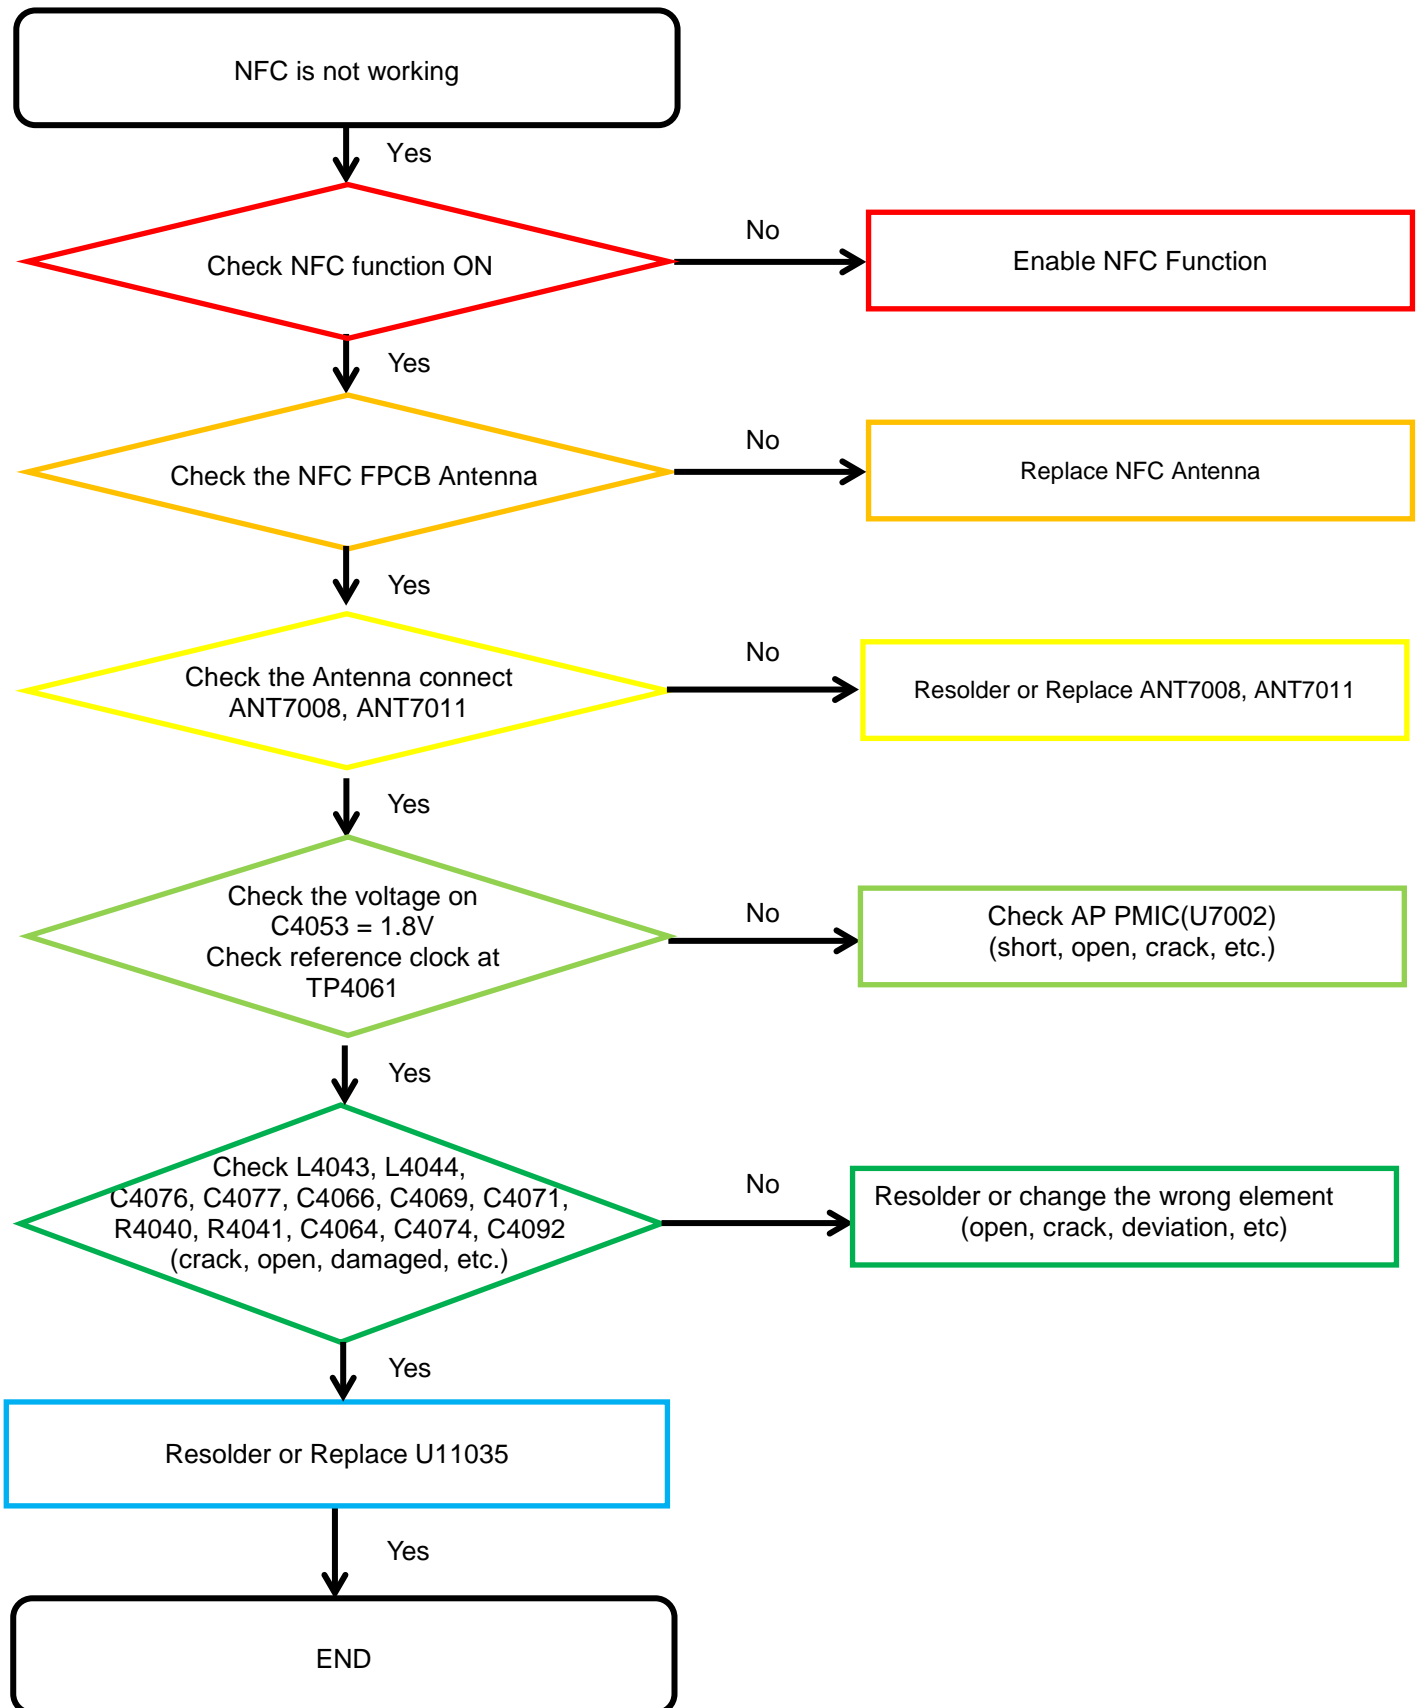

8. Level 3 Repair

8-4-25. NFC