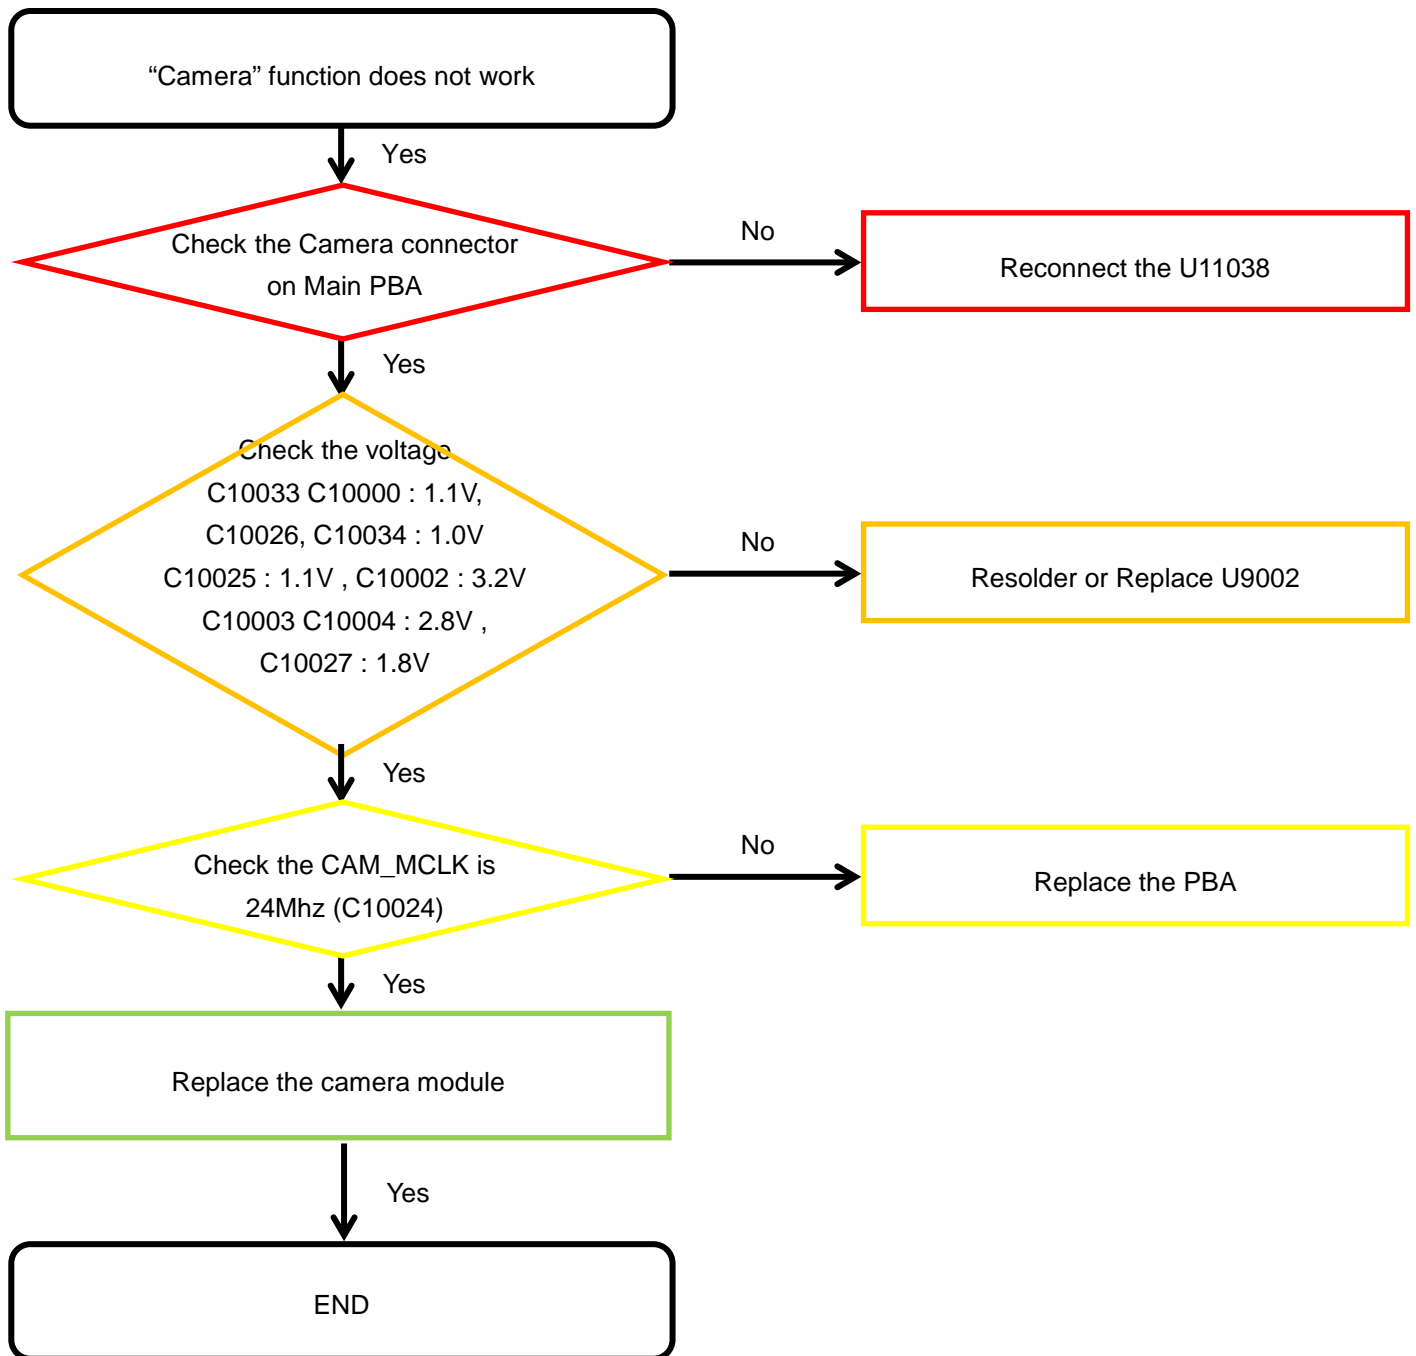

8. Level 3 Repair

8-4-13. Display

8. Level 3 Repair

8-4-14. TSP

8. Level 3 Repair

8-4-15. VT CAMERA

8. Level 3 Repair

8-4-16. 12M CAMERA