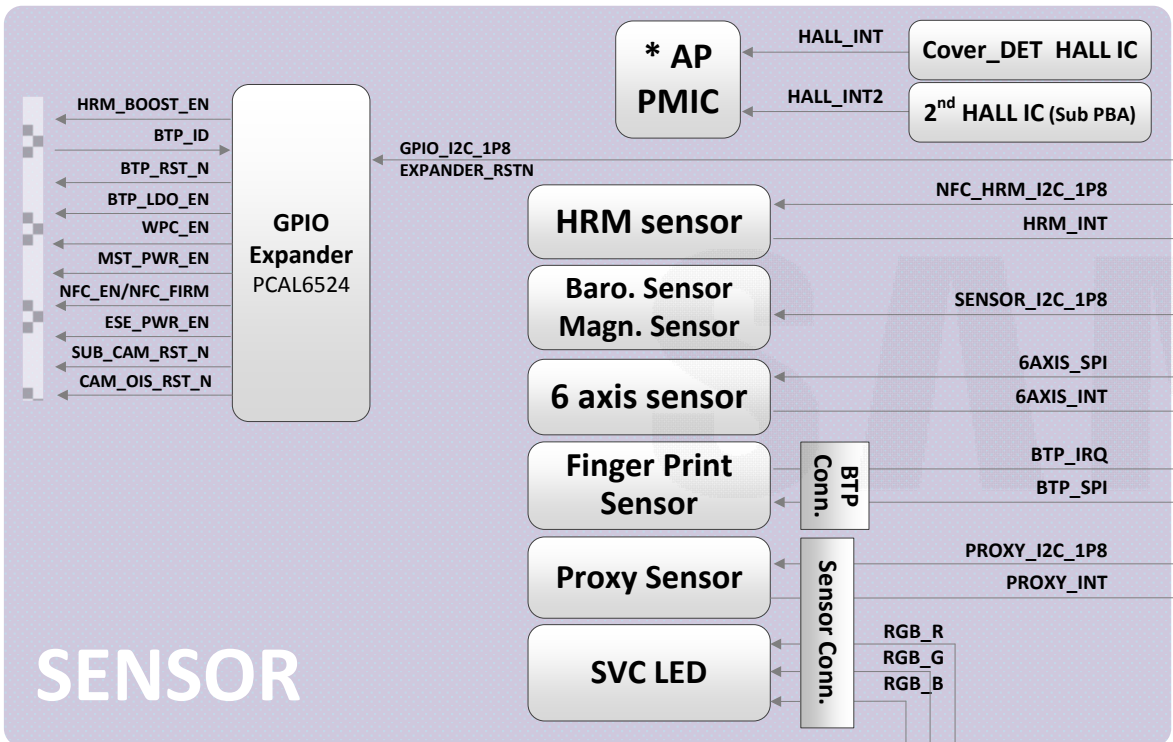

8. Level 3 Repair

8-1. Components Layout

PBA (Rear side)

8. Level 3 Repair

PBA (Front side)

[SM-G9650] Logic Block Diagram

SM - G9650/G9608
Common

tamiraat.com منبع مقالہ

8. Level 3 Repair

8-3. Flow chart of Troubleshooting.

	
<p>Oscilloscope</p>	<p>Digital Multimeter</p>
	
<p>Power Supply</p>	<p>+ driver, ESD Safe Tweezer</p>
	
<p>8960 & Spectrum Analyzer</p>	<p>Soldering iron</p>

8. Level 3 Repair

8-4-1. Power on

8. Level 3 Repair

8-4-2. Motor

8. Level 3 Repair

8-4-3. initial

8. Level 3 Repair

8-4-4. SIM PART

8. Level 3 Repair

8-4-5. SIM/SD PART

8. Level 3 Repair

8-4-6. OTG

8. Level 3 Repair

8-4-7. Hall IC

8. Level 3 Repair

8-4-8. 6Axis sensor