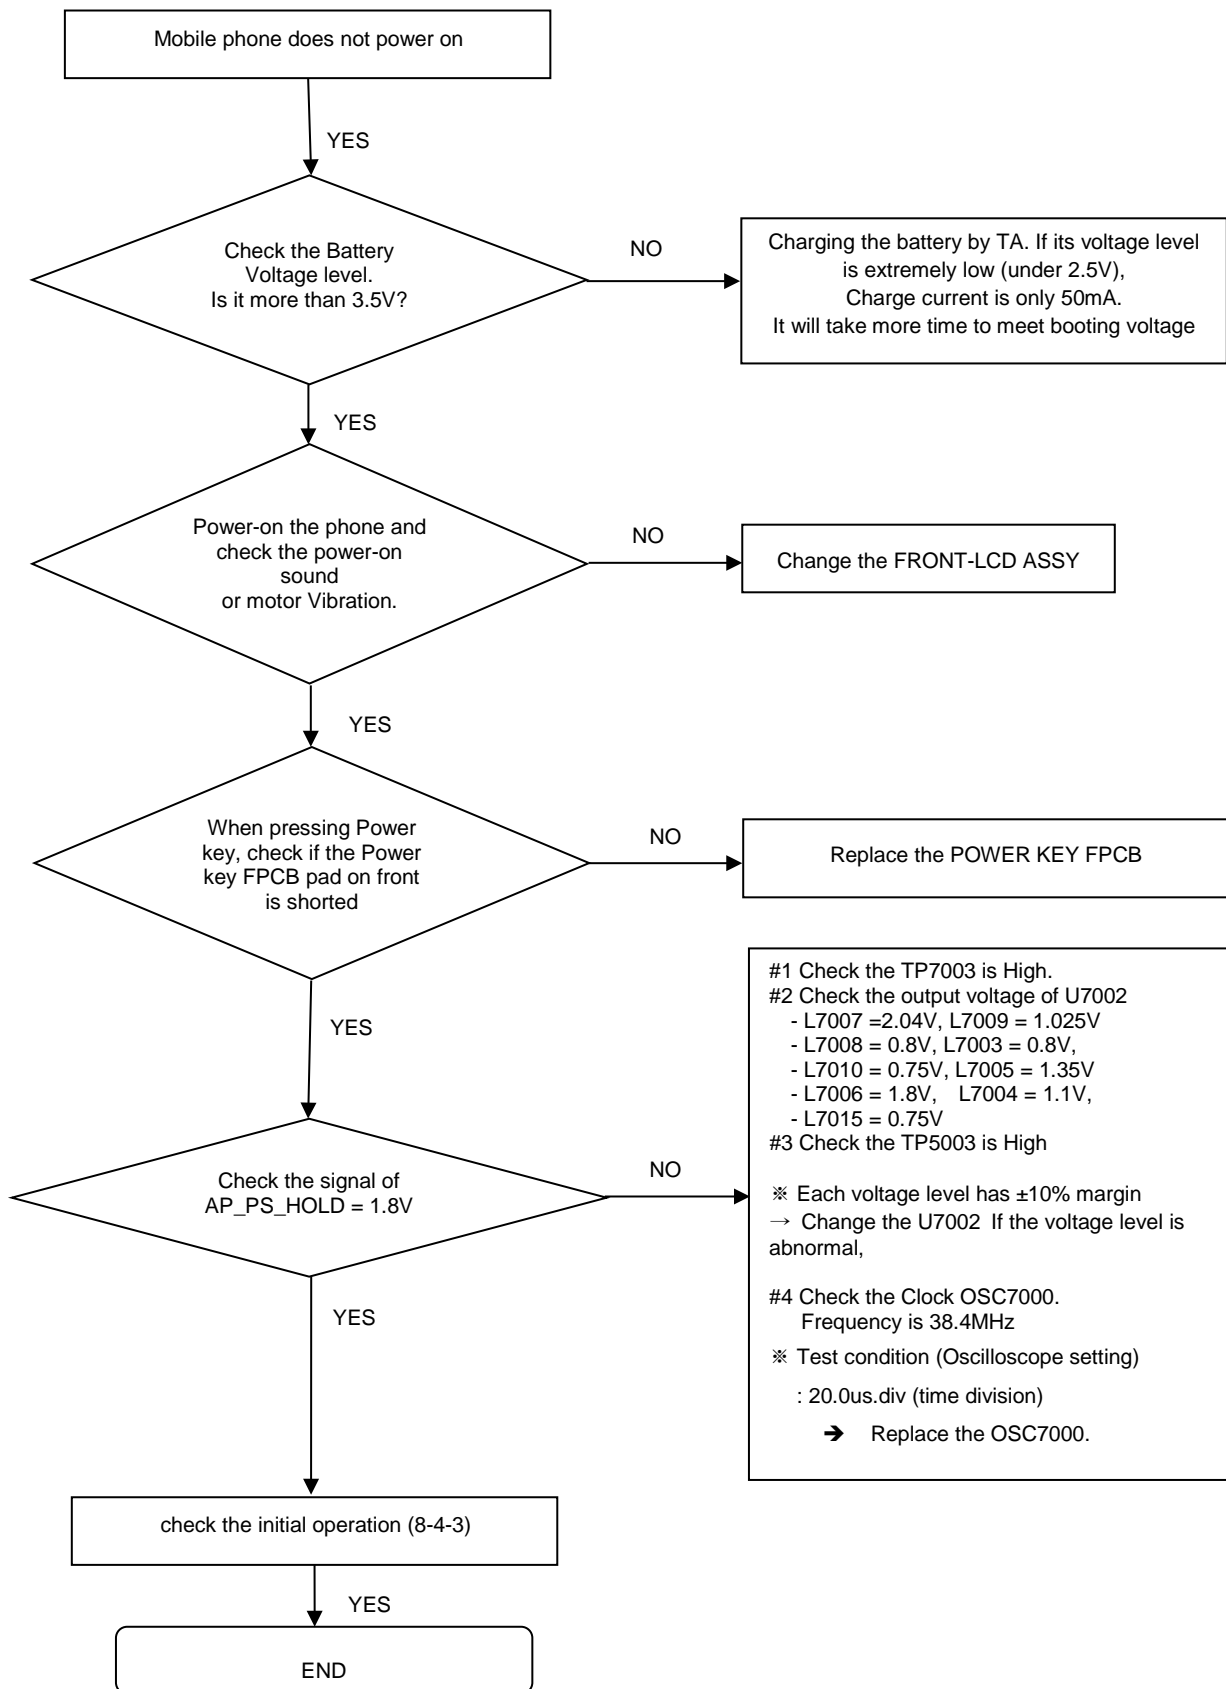

8. Level 3 Repair

8-4-1. Power on