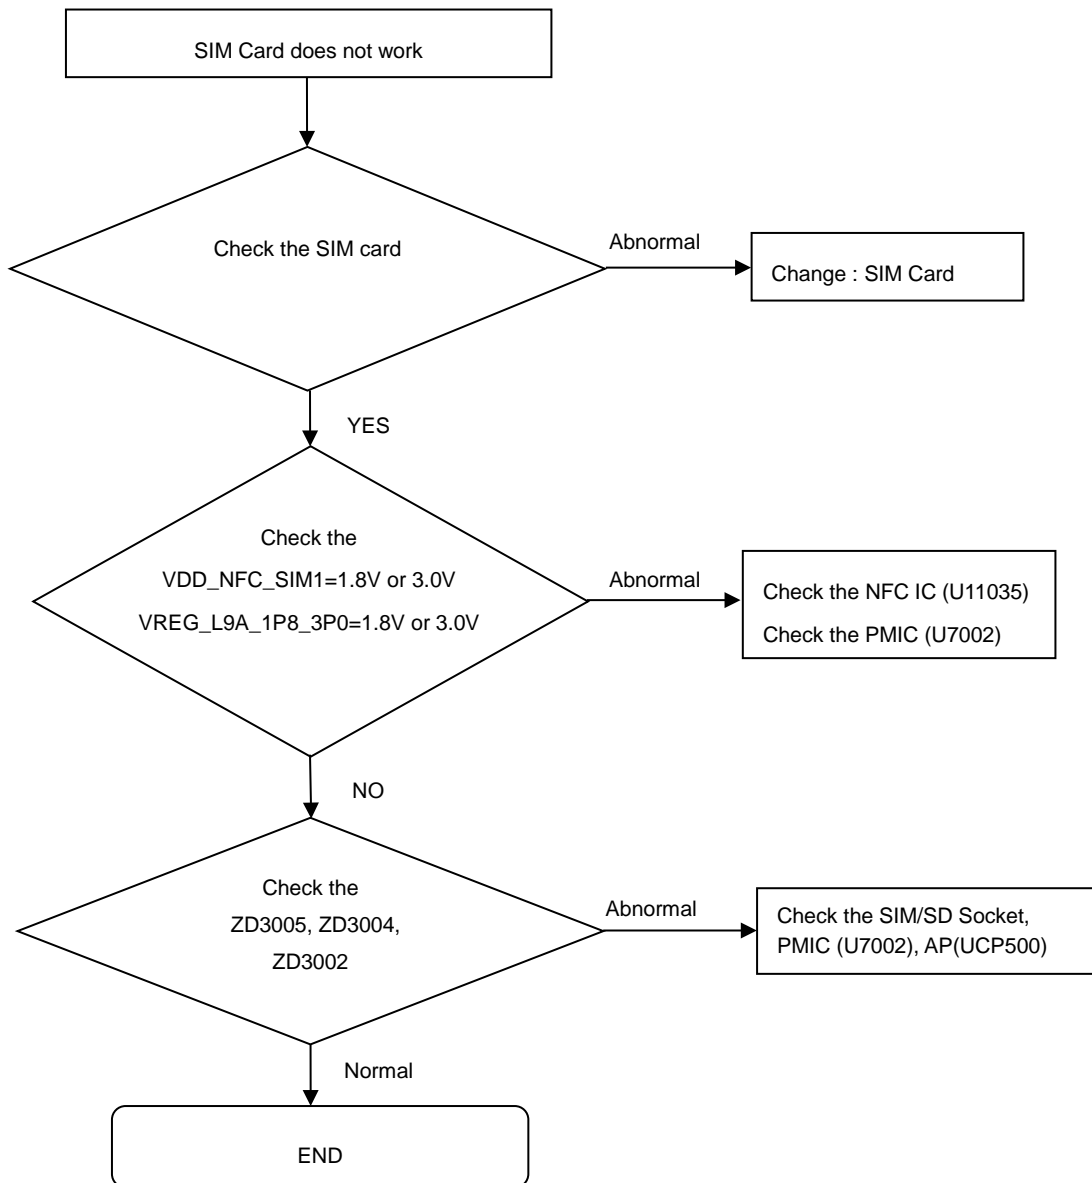

8. Level 3 Repair

8-3. Flow chart of Troubleshooting.

	
<p>Oscilloscope</p>	<p>Digital Multimeter</p>
	
<p>Power Supply</p>	<p>+ driver, ESD Safe Tweezer</p>
	
<p>8960 & Spectrum Analyzer</p>	<p>Soldering iron</p>

8. Level 3 Repair

8-4-1. Power on

8. Level 3 Repair

8-4-2. Motor

8. Level 3 Repair

8-4-3. initial

8. Level 3 Repair

8-4-4. SIM PART

8. Level 3 Repair

8-4-5. SIM/SD PART

8. Level 3 Repair

8-4-6. OTG

8. Level 3 Repair

8-4-7. Hall IC

8. Level 3 Repair

8-4-8. 6Axis sensor