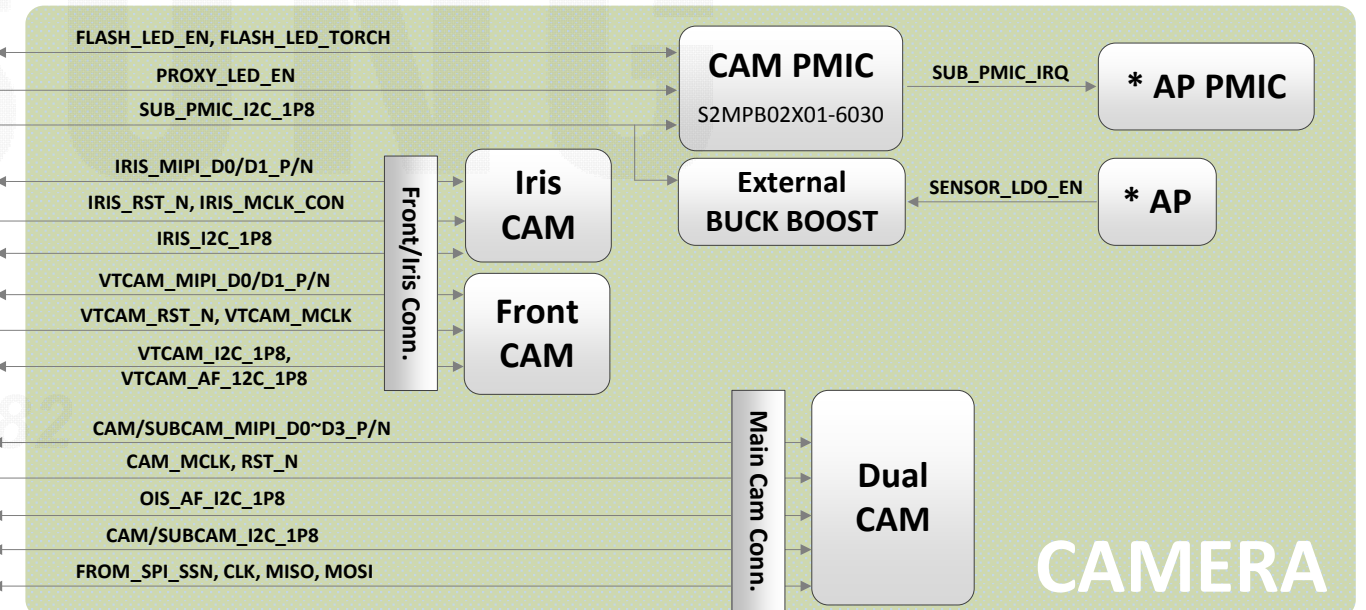

8. Level 3 Repair

8-1. Components Layout

PBA (Rear side)

8. Level 3 Repair

PBA (Front side)

[SM-G9650] Logic Block Diagram

SM - G9650/G9608
Common

tamiraat.com منبع مقالہ

8. Level 3 Repair

8-3. Flow chart of Troubleshooting.

	
<p>Oscilloscope</p>	<p>Digital Multimeter</p>
	
<p>Power Supply</p>	<p>+ driver, ESD Safe Tweezer</p>
	
<p>8960 & Spectrum Analyzer</p>	<p>Soldering iron</p>