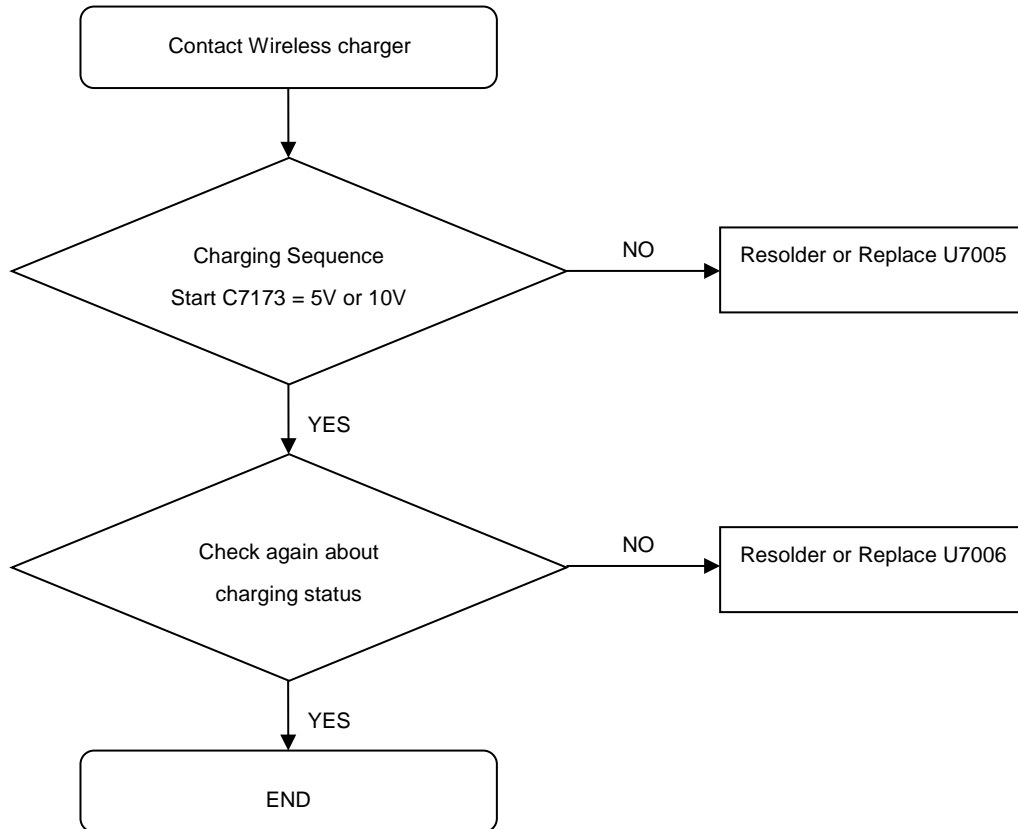

8. Level 3 Repair

8-4-24. FM Radio

8. Level 3 Repair

8-4-25. NFC

8. Level 3 Repair

8-4-26. MST

8. Level 3 Repair

8-4-27-1. Charging Part Wire Charging (Normal/Fast)

8. Level 3 Repair

8-4-27-2. Charging Part Wireless Charging (Normal/Fast)

8. Level 3 Repair

8-4-28. GSM 850/900, CDMA BC0, WCDMA B5/8, LTE B5/8/12/13/17/18/19/20/26/28/71 RX

8. Level 3 Repair

8-4-29. GSM 1800/1900, WCDMA B1/2/4, TDSCDMA B34/39, LTE B1/2/3/4/25/39/66 RX