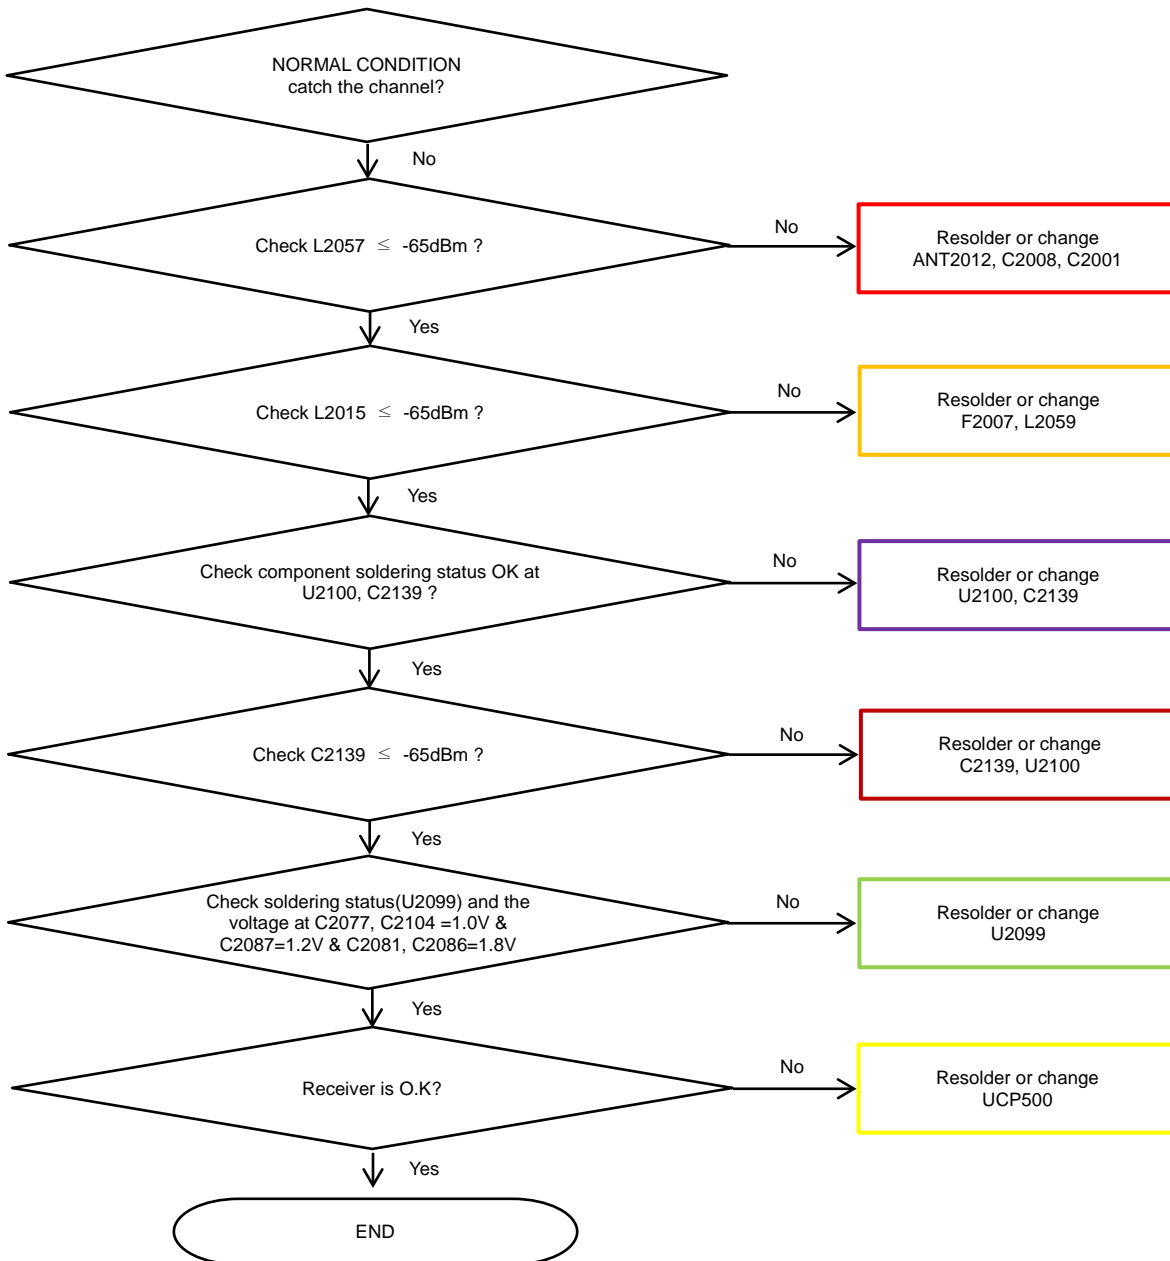

8. Level 3 Repair

8-4-30. LTE B7/38/40/41 RX

8. Level 3 Repair

8-4-31. LTE B34 RX

8. Level 3 Repair

8-4-32. CDMA BC0, GSM 850/900, WCDMA B5/8, LTE B5/8/12/13/17/18/19/20/26/28 DRX

8. Level 3 Repair

8-4-33. GSM1800/1900, WCDMA B1/2/4, LTE B1/2/3/4/25/66 DRX

8. Level 3 Repair

8-3-34. LTE 38/41 DRX

8. Level 3 Repair

8-3-35. LTE B34 DRX

8. Level 3 Repair

8-3-36. LTE B39 DRX

8. Level 3 Repair

8-4-37. GSM 850/900 TX