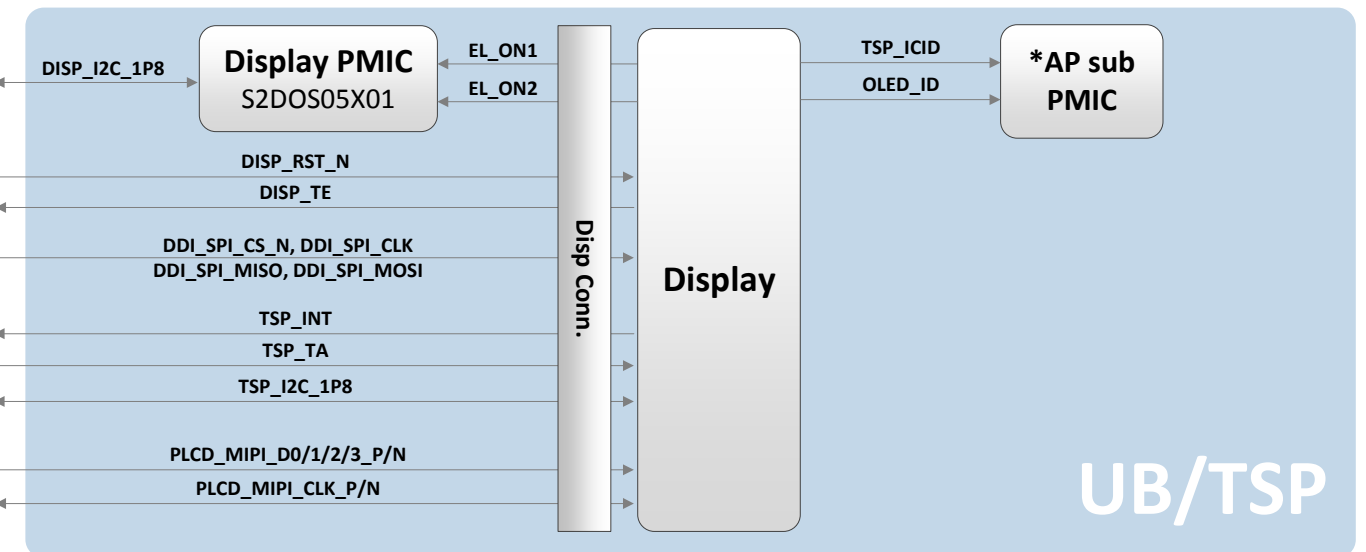

8. Level 3 Repair

8-1. Components Layout

PBA (Rear side)

8. Level 3 Repair

PBA (Front side)

[SM-G9650] Logic Block Diagram

SM - G9650/G9608
Common

tamiraat.com منبع مقالہ

8. Level 3 Repair

8-3. Flow chart of Troubleshooting.

	
<p>Oscilloscope</p>	<p>Digital Multimeter</p>
	
<p>Power Supply</p>	<p>+ driver, ESD Safe Tweezer</p>
	
<p>8960 & Spectrum Analyzer</p>	<p>Soldering iron</p>