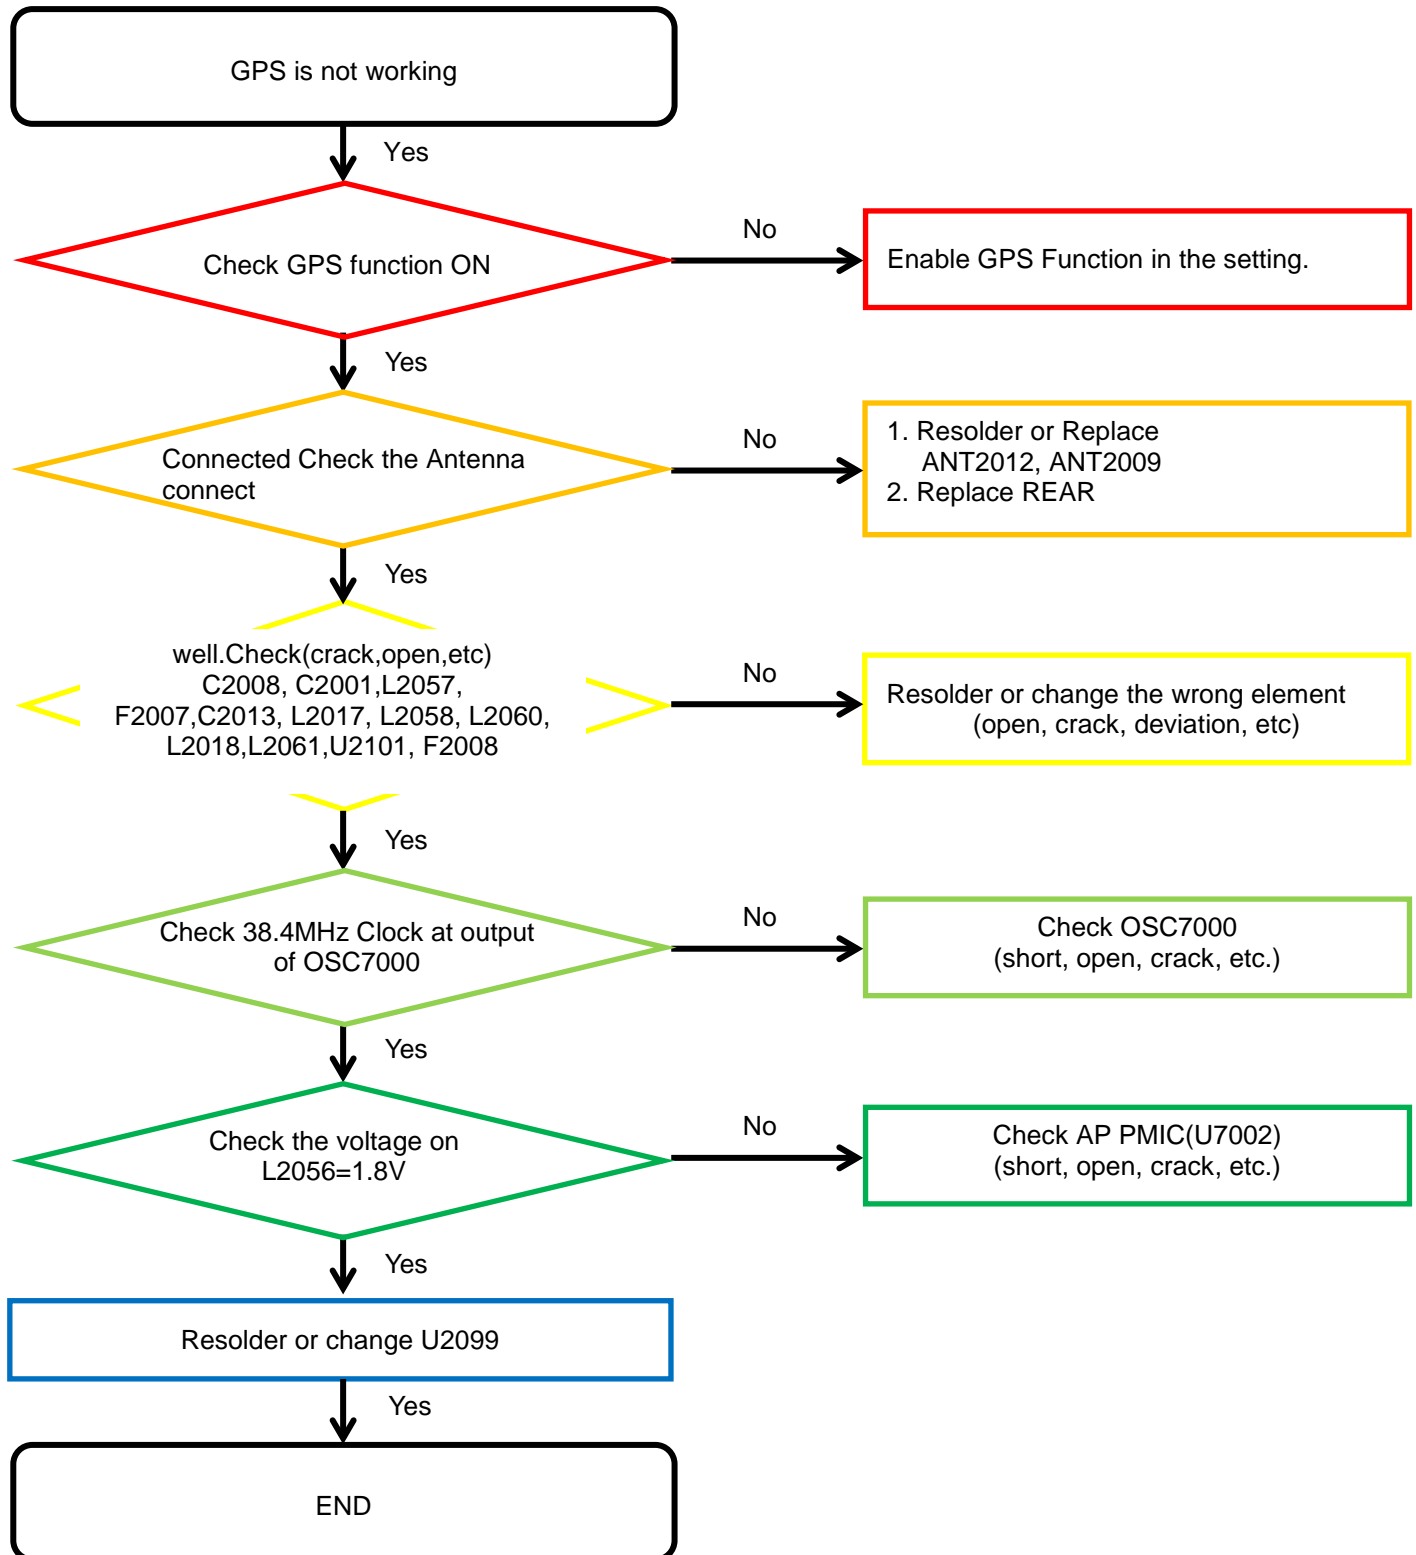

8. Level 3 Repair

8-4-20. Speaker part

8. Level 3 Repair

8-4-21. Receiver part

8. Level 3 Repair

8-4-22. BT/WIFI

8. Level 3 Repair

8-4-23. GPS