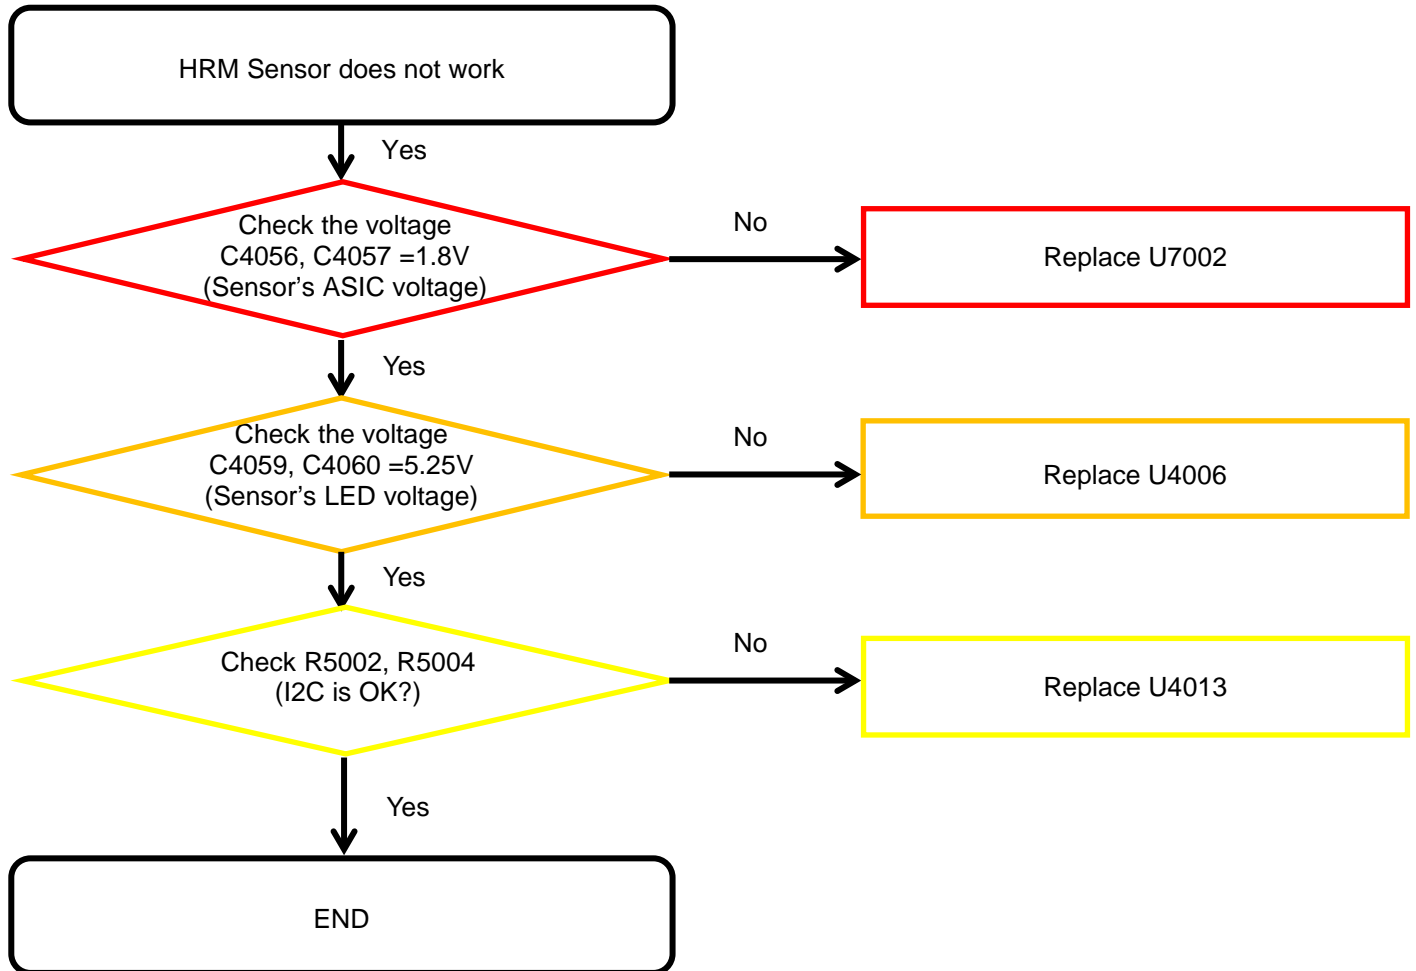

8. Level 3 Repair

8-4-9. Magnetic sensor

8. Level 3 Repair

8-4-10. Barometer sensor

8. Level 3 Repair

8-4-11. Proximity + RGB sensor

8. Level 3 Repair

8-4-12. HRM sensor