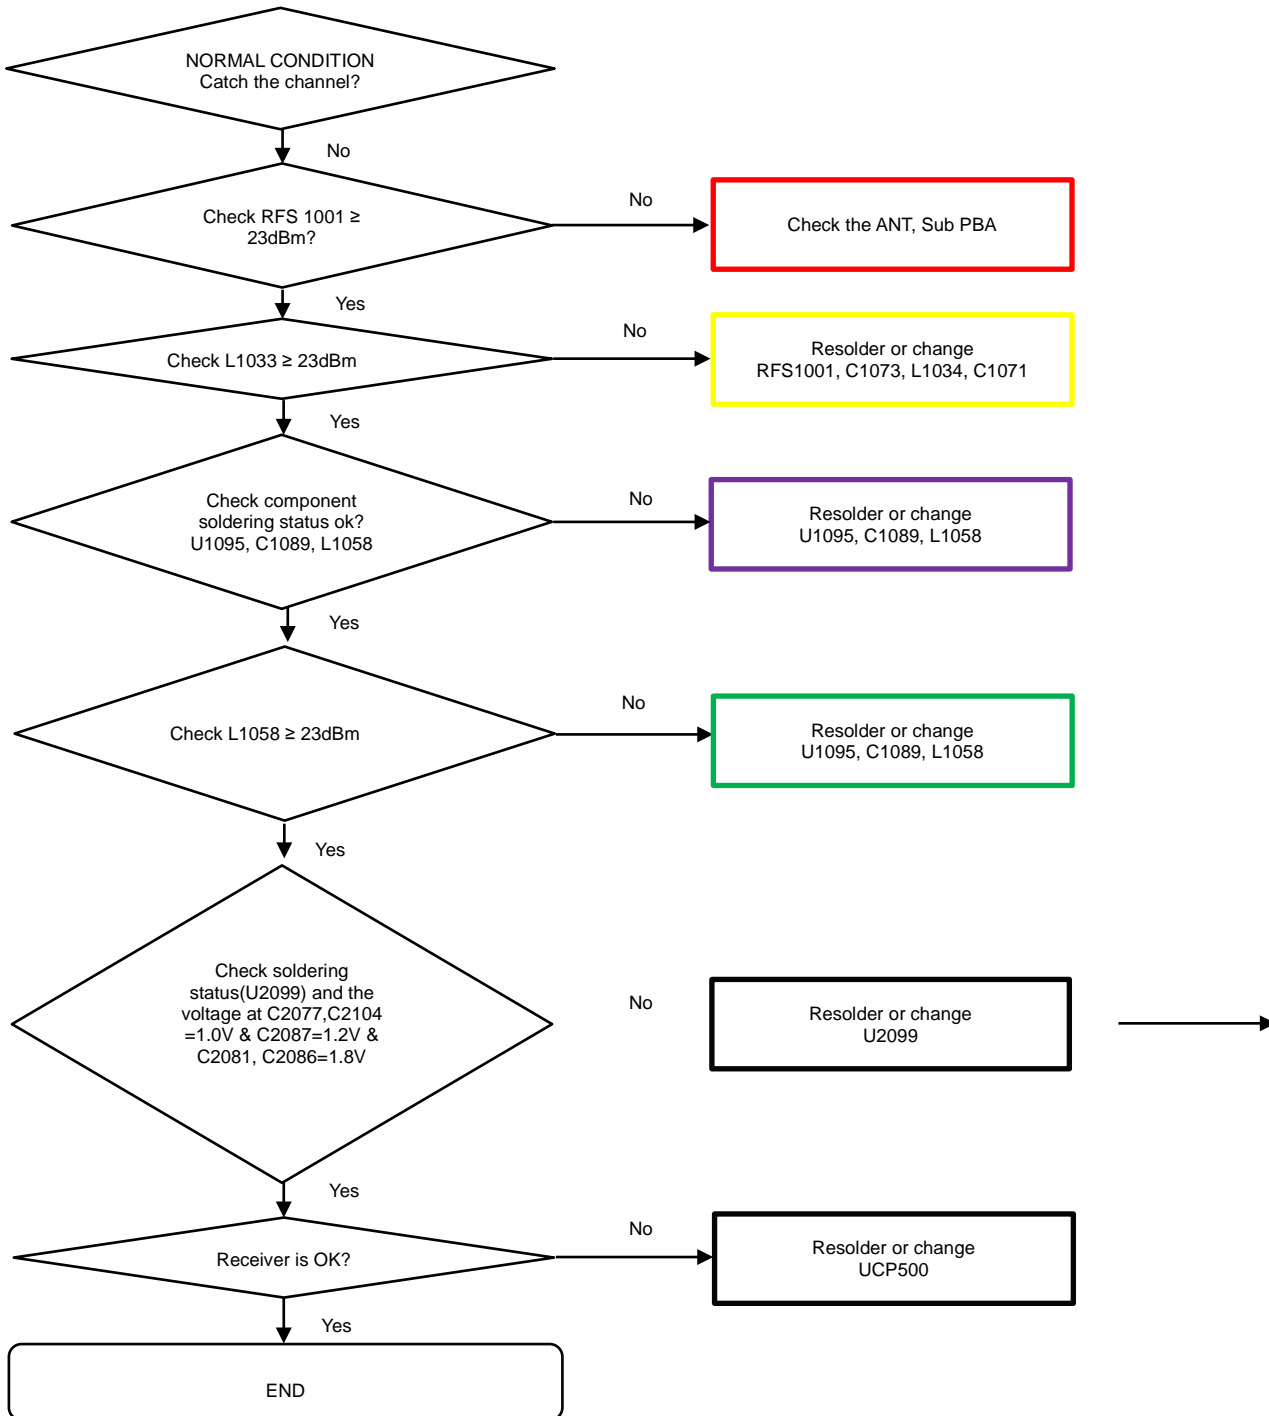

8. Level 3 Repair

8-4-38. GSM 1800/1900 TX

8. Level 3 Repair

8-4-39. CDMA BC0, WCDMA B5/8, LTE5/8/12/13/17/18/19/20/26/28 TX

8. Level 3 Repair

8-4-40. TDSCDMA B34/39, WCDMA B1/2/4, LTE B1/2/3/4/25/34/39/66 TX

8. Level 3 Repair

8-4-41. LTE B7/38/40/41 TX

8. Level 3 Repair

8-4-42. Force Touch

8. Level 3 Repair

8-4-43. Dex Station