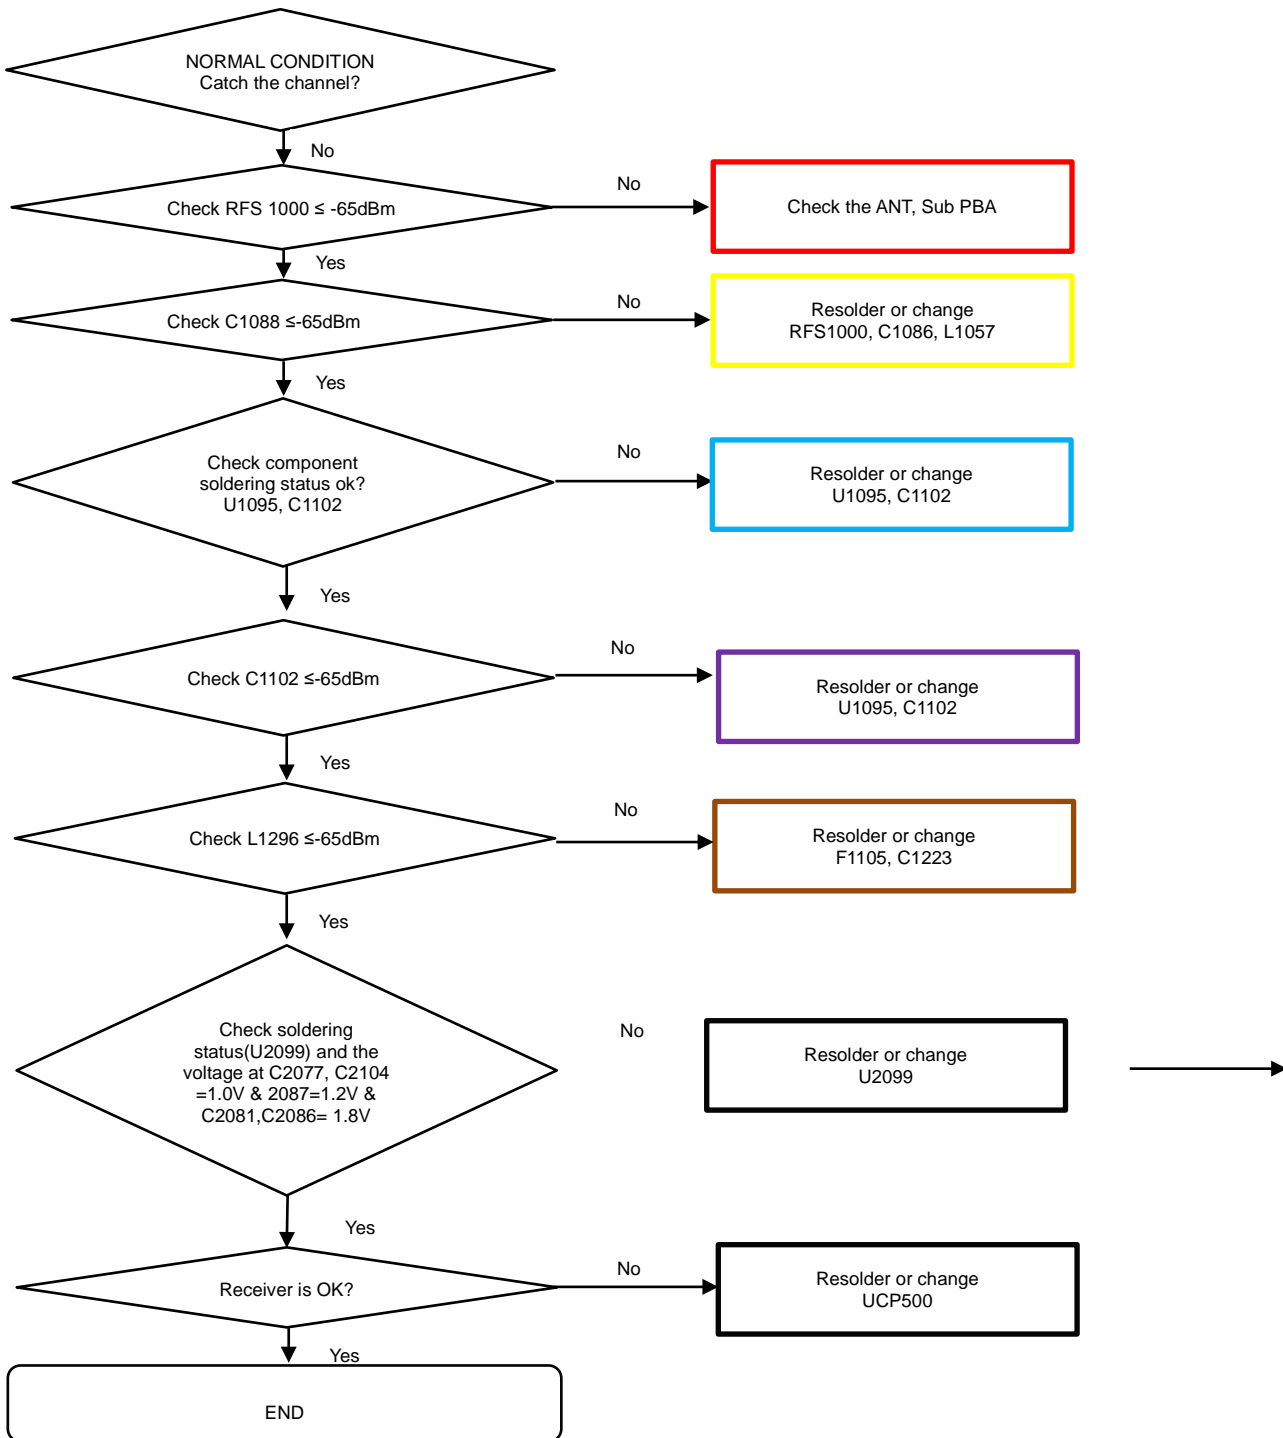

8. Level 3 Repair

8-4-30. LTE B7/38/40/41 RX