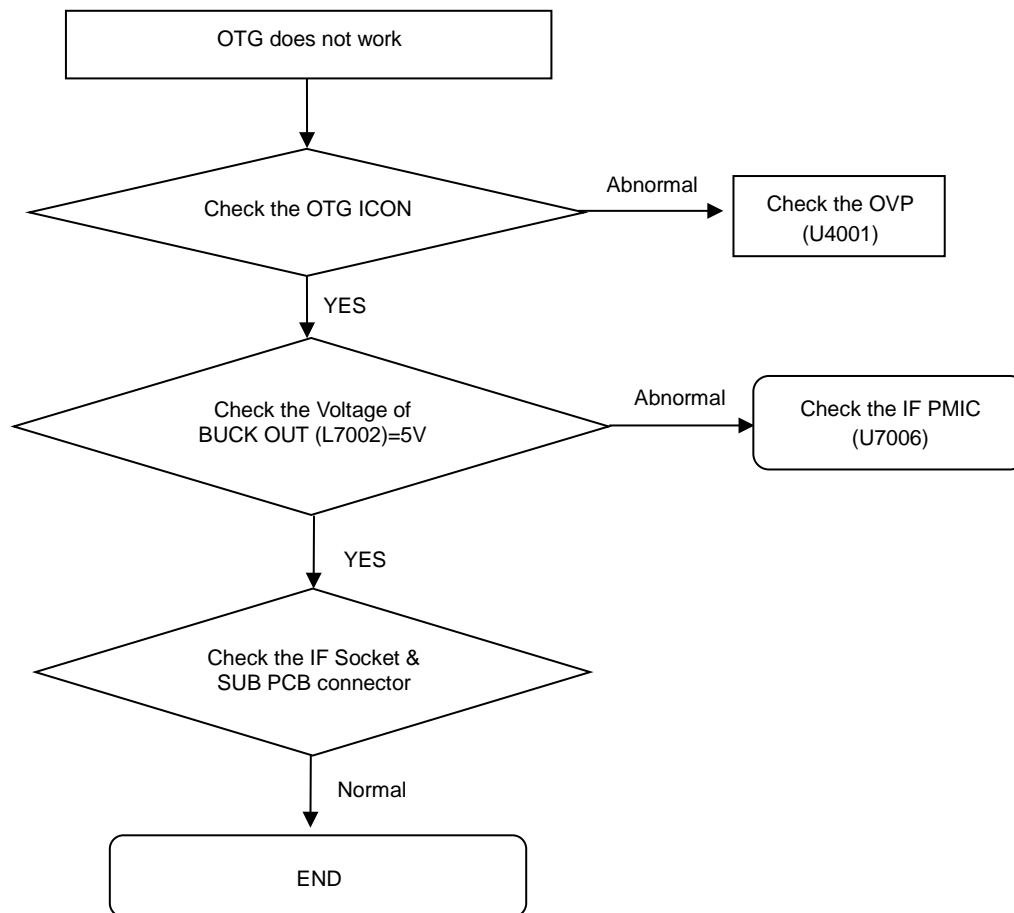

8. Level 3 Repair

8-3. Flow chart of Troubleshooting.

	
<p>Oscilloscope</p>	<p>Digital Multimeter</p>
	
<p>Power Supply</p>	<p>+ driver, ESD Safe Tweezer</p>
	
<p>8960 & Spectrum Analyzer</p>	<p>Soldering iron</p>

8. Level 3 Repair

8-4-1. Power on

8. Level 3 Repair

8-4-2. Motor

8. Level 3 Repair

8-4-3. initial

8. Level 3 Repair

8-4-4. SIM PART

8. Level 3 Repair

8-4-5. SIM/SD PART

8. Level 3 Repair

8-4-6. OTG

8. Level 3 Repair

8-4-7. Hall IC

8. Level 3 Repair

8-4-8. 6Axis sensor