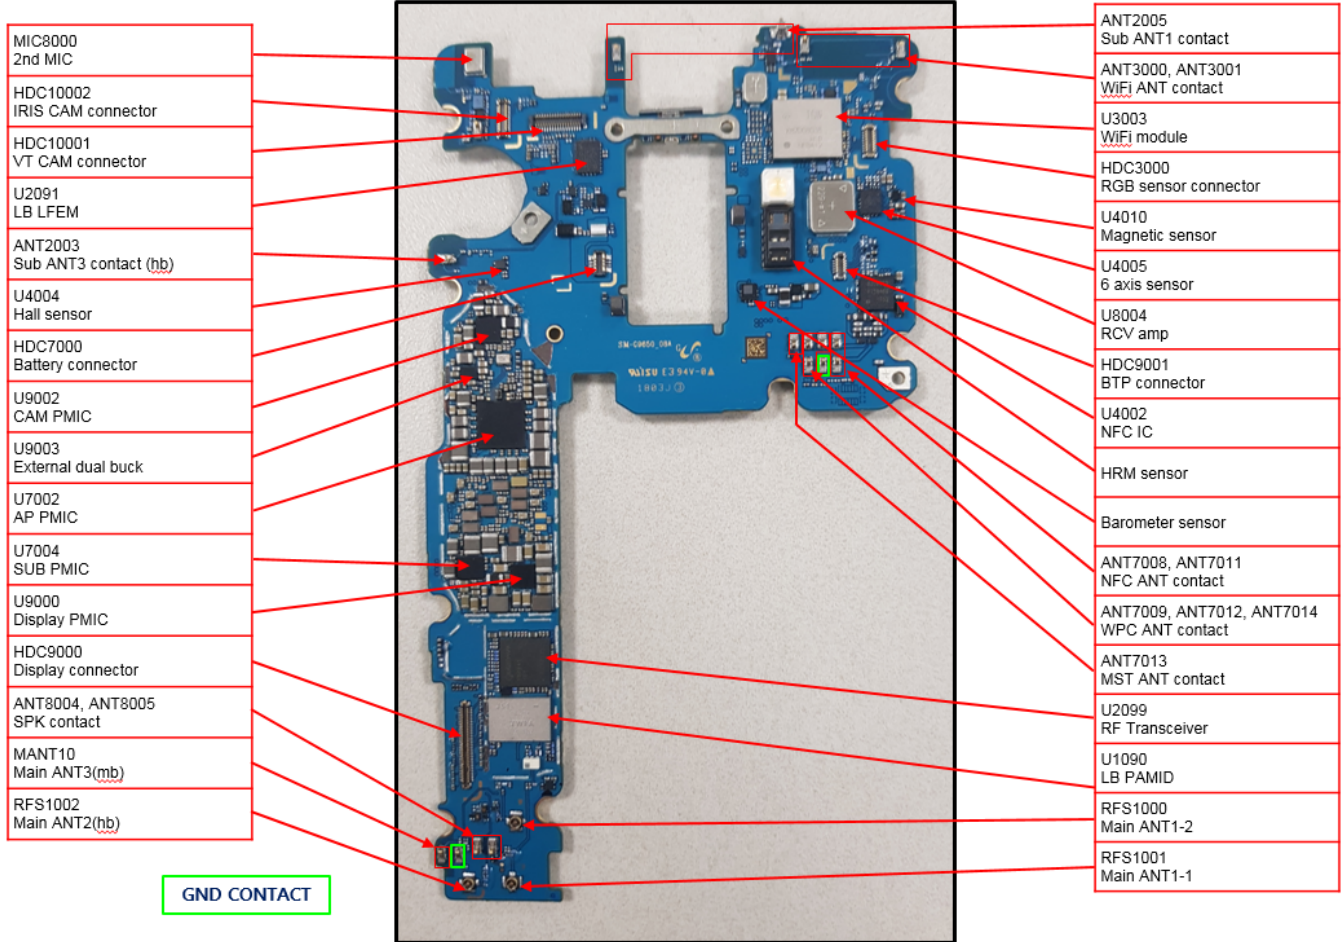

8. Level 3 Repair

8-1. Components Layout

PBA (Rear side)

8. Level 3 Repair

PBA (Front side)

[SM-G9650] Logic Block Diagram

SM - G9650/G9608
Common

tamiraat.com منبع مقالہ

8. Level 3 Repair

8-3. Flow chart of Troubleshooting.

	
<p>Oscilloscope</p>	<p>Digital Multimeter</p>
	
<p>Power Supply</p>	<p>+ driver, ESD Safe Tweezer</p>
	
<p>8960 & Spectrum Analyzer</p>	<p>Soldering iron</p>