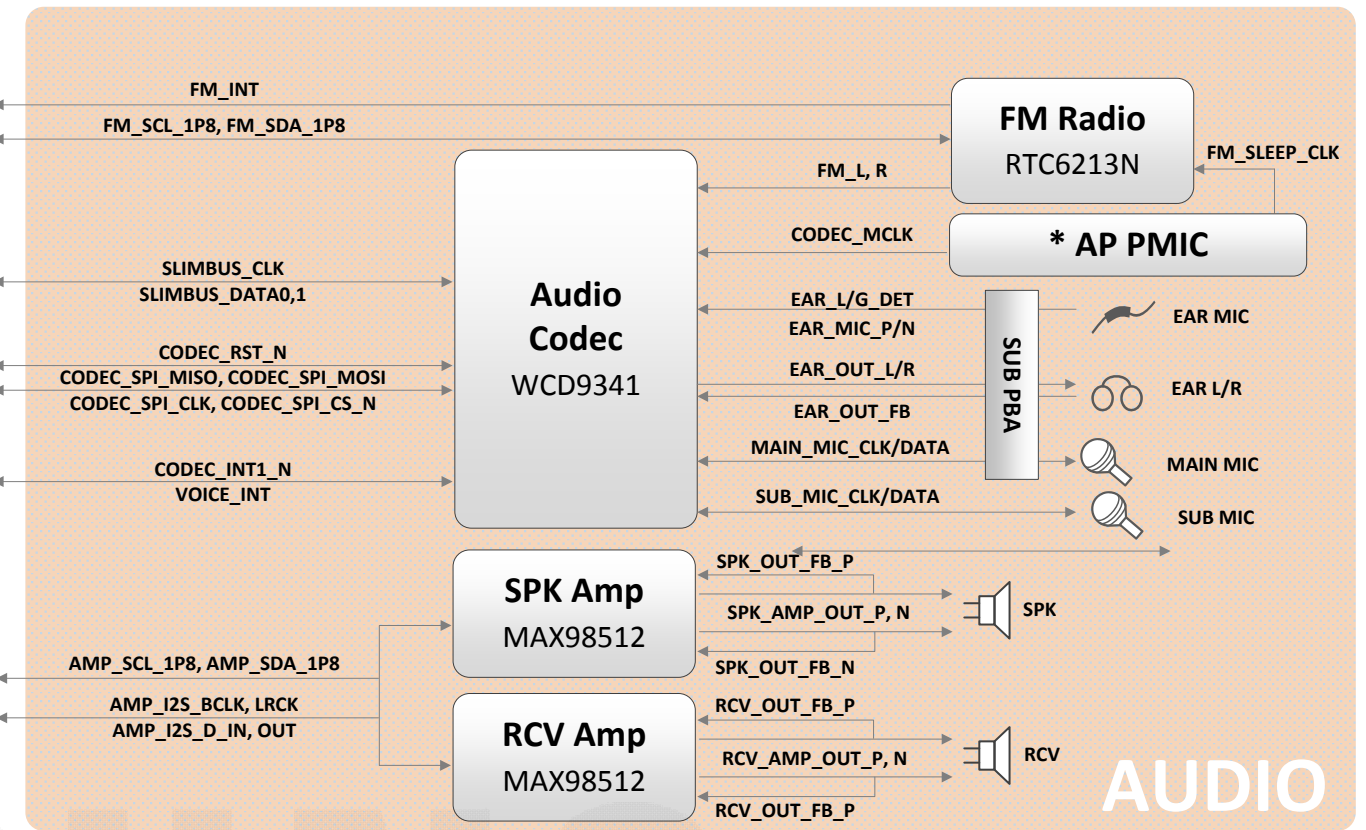

8. Level 3 Repair

8-1. Components Layout

PBA (Rear side)

8. Level 3 Repair

PBA (Front side)

[SM-G9650] Logic Block Diagram

SM - G9650/G9608
Common

tamiraat.com منبع مقالہ

8. Level 3 Repair

8-3. Flow chart of Troubleshooting.

	
<p>Oscilloscope</p>	<p>Digital Multimeter</p>
	
<p>Power Supply</p>	<p>+ driver, ESD Safe Tweezer</p>
	
<p>8960 & Spectrum Analyzer</p>	<p>Soldering iron</p>

8. Level 3 Repair

8-4-1. Power on

8. Level 3 Repair

8-4-2. Motor

8. Level 3 Repair

8-4-3. initial

8. Level 3 Repair

8-4-4. SIM PART

8. Level 3 Repair

8-4-5. SIM/SD PART

8. Level 3 Repair

8-4-6. OTG

8. Level 3 Repair

8-4-7. Hall IC

8. Level 3 Repair

8-4-8. 6Axis sensor