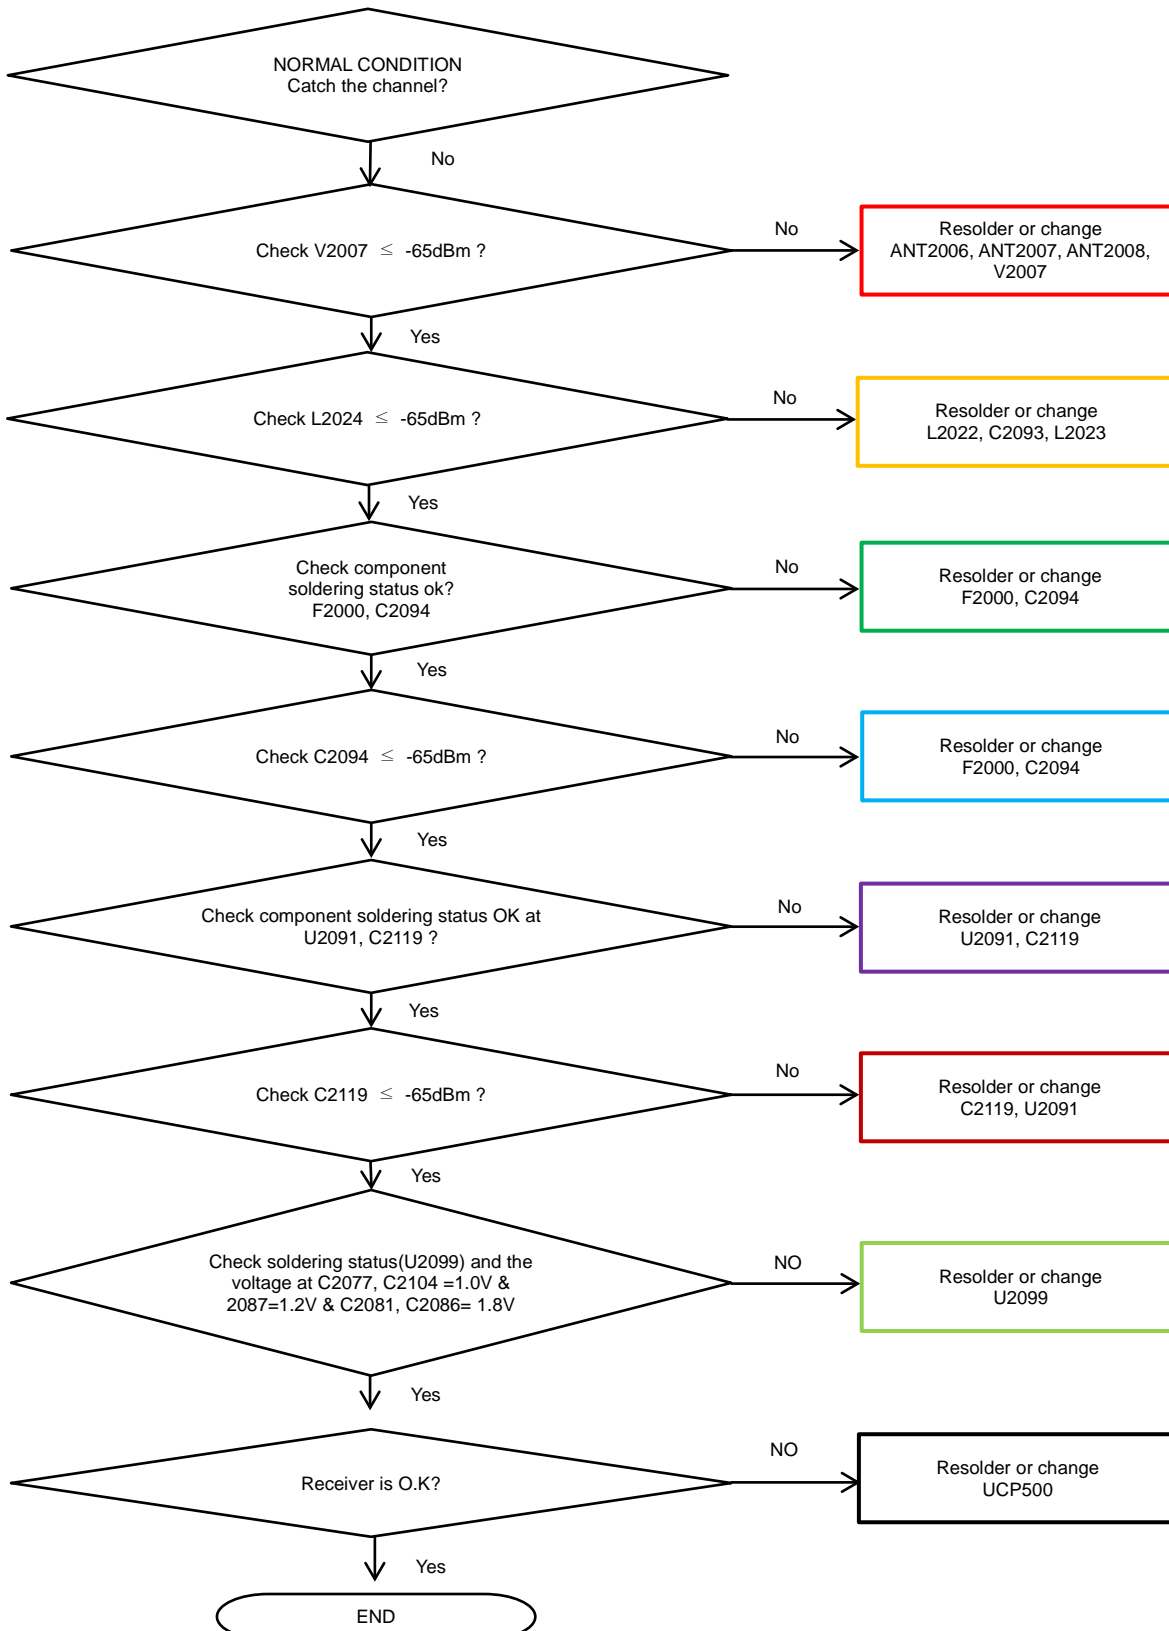

8. Level 3 Repair

8-4-30. LTE B7/38/40/41 RX

8. Level 3 Repair

8-4-31. LTE B34 RX

8. Level 3 Repair

8-4-32. CDMA BC0, GSM 850/900, WCDMA B5/8, LTE B5/8/12/13/17/18/19/20/26/28 DRX

8. Level 3 Repair

8-4-33. GSM1800/1900, WCDMA B1/2/4, LTE B1/2/3/4/25/66 DRX

8. Level 3 Repair

8-3-34. LTE 38/41 DRX

8. Level 3 Repair

8-3-35. LTE B34 DRX

8. Level 3 Repair

8-3-36. LTE B39 DRX

8. Level 3 Repair

8-4-37. GSM 850/900 TX