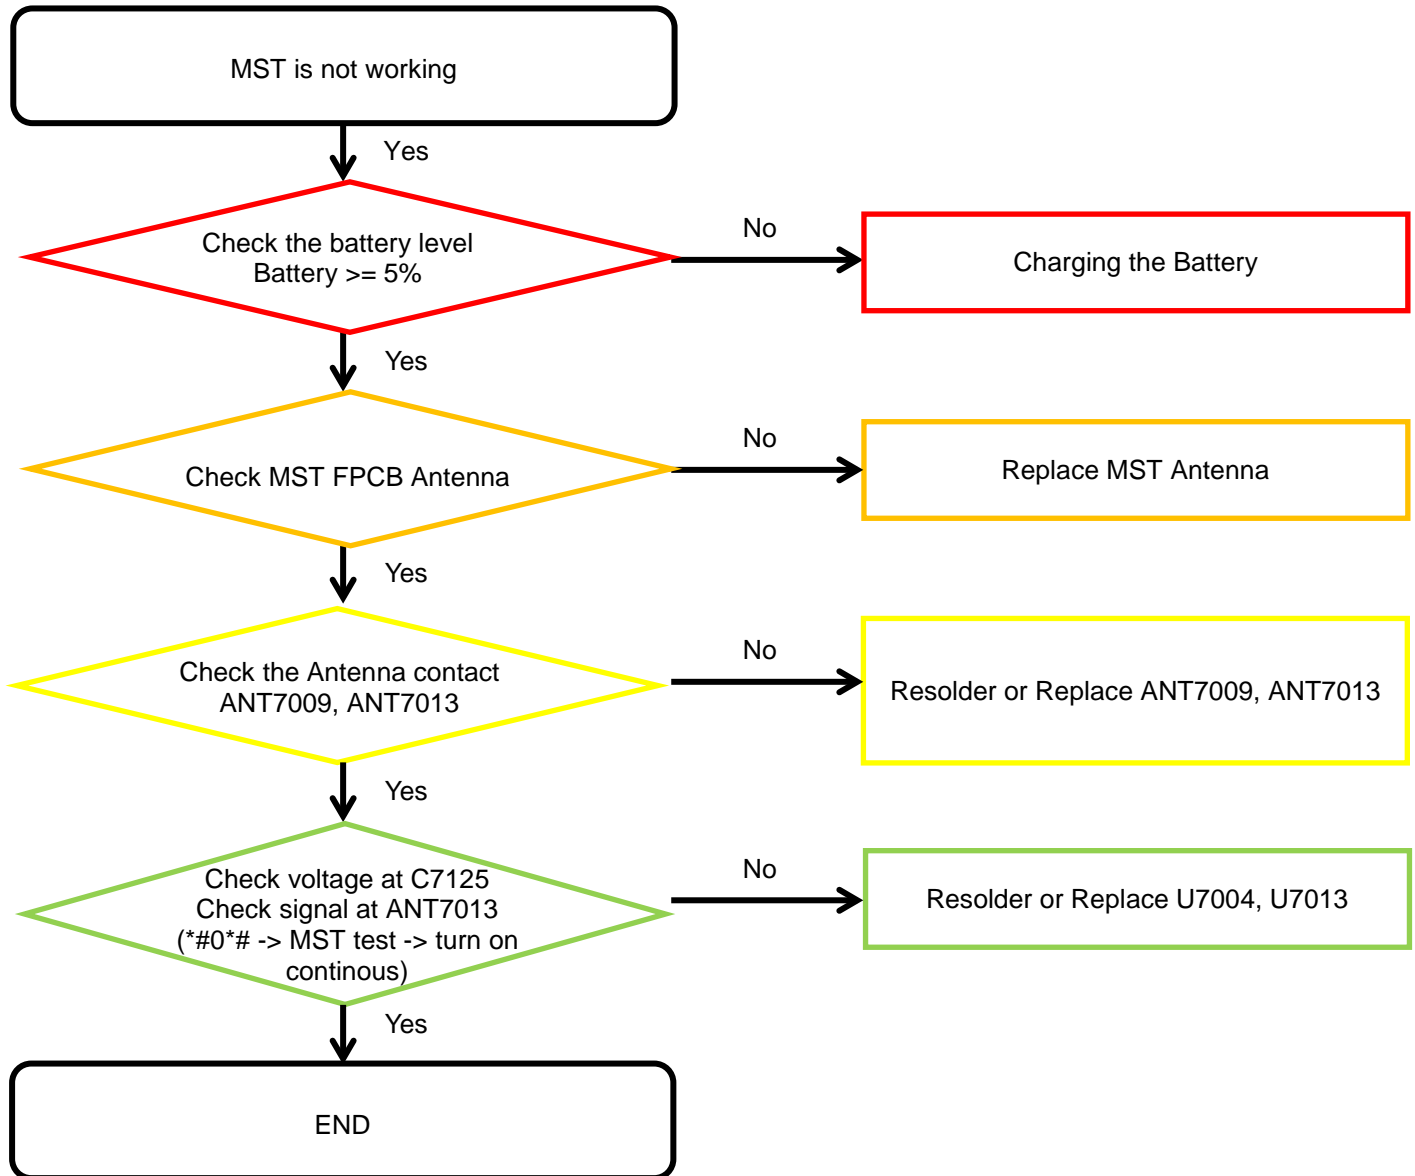

8. Level 3 Repair

8-4-24. FM Radio

8. Level 3 Repair

8-4-25. NFC

8. Level 3 Repair

8-4-26. MST

8. Level 3 Repair

8-4-27-1. Charging Part Wire Charging (Normal/Fast)