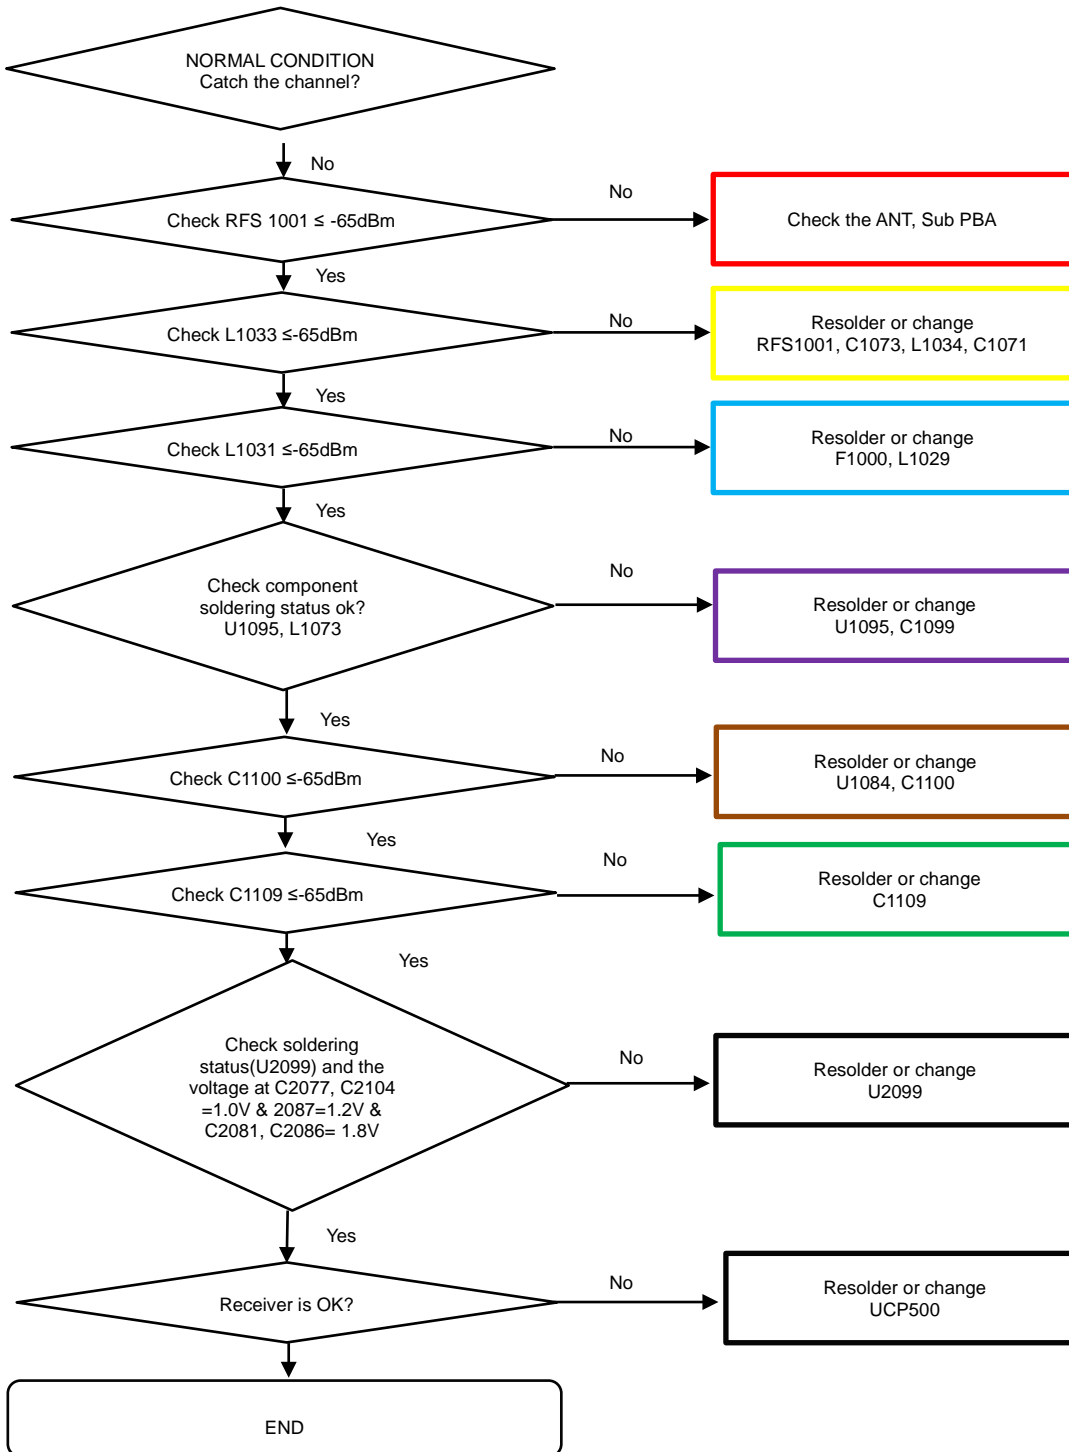

8. Level 3 Repair

8-4-31. LTE B34 RX