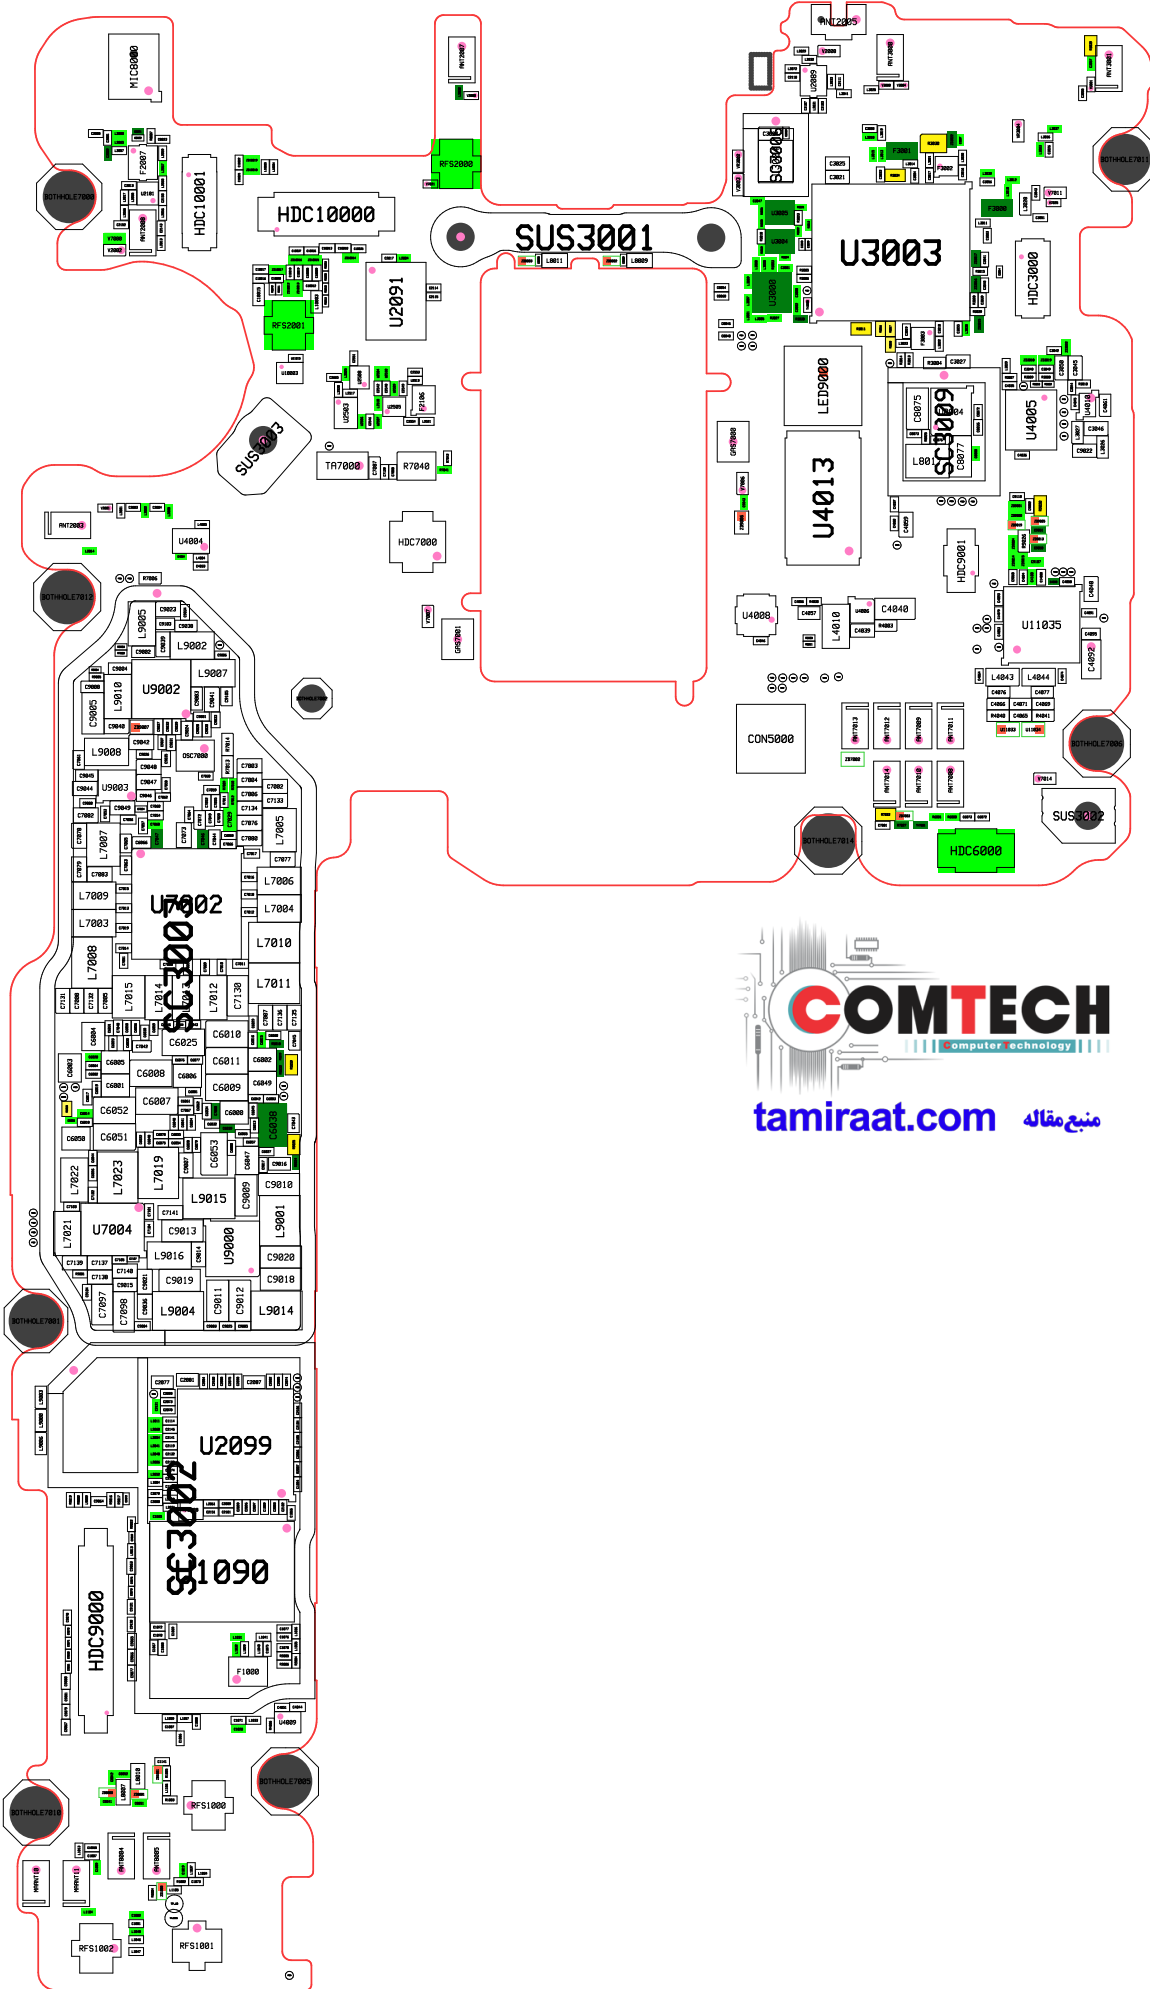

8. Level 3 Repair

8-1. Components Layout

PBA (Rear side)

8. Level 3 Repair

PBA (Front side)

[SM-G9650] Logic Block Diagram

SM - G9650/G9608
Common

tamiraat.com منبع مقالہ

8. Level 3 Repair

8-3. Flow chart of Troubleshooting.

	
<p>Oscilloscope</p>	<p>Digital Multimeter</p>
	
<p>Power Supply</p>	<p>+ driver, ESD Safe Tweezer</p>
	
<p>8960 & Spectrum Analyzer</p>	<p>Soldering iron</p>