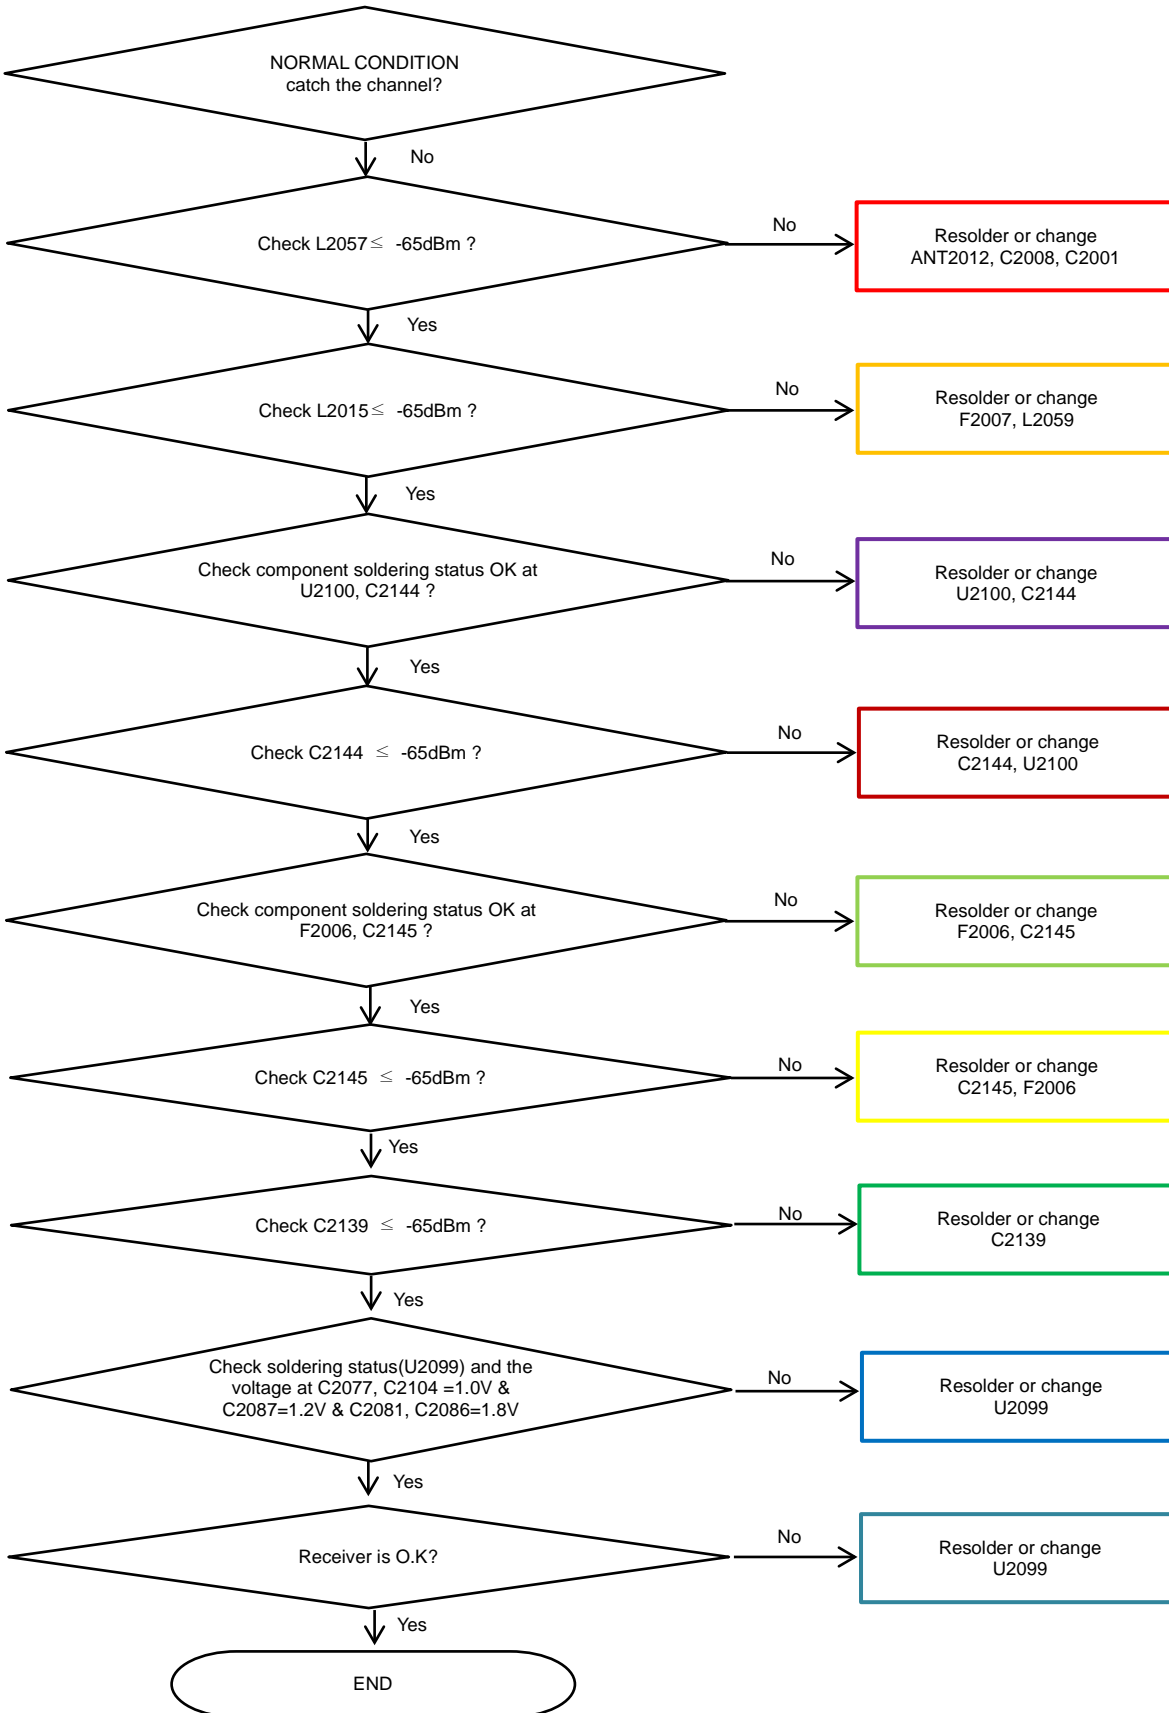

8. Level 3 Repair

8-4-30. LTE B7/38/40/41 RX

8. Level 3 Repair

8-4-31. LTE B34 RX

8. Level 3 Repair

8-4-32. CDMA BC0, GSM 850/900, WCDMA B5/8, LTE B5/8/12/13/17/18/19/20/26/28 DRX

8. Level 3 Repair

8-4-33. GSM1800/1900, WCDMA B1/2/4, LTE B1/2/3/4/25/66 DRX

8. Level 3 Repair

8-3-34. LTE 38/41 DRX

8. Level 3 Repair

8-3-35. LTE B34 DRX

8. Level 3 Repair

8-3-36. LTE B39 DRX

8. Level 3 Repair

8-4-37. GSM 850/900 TX