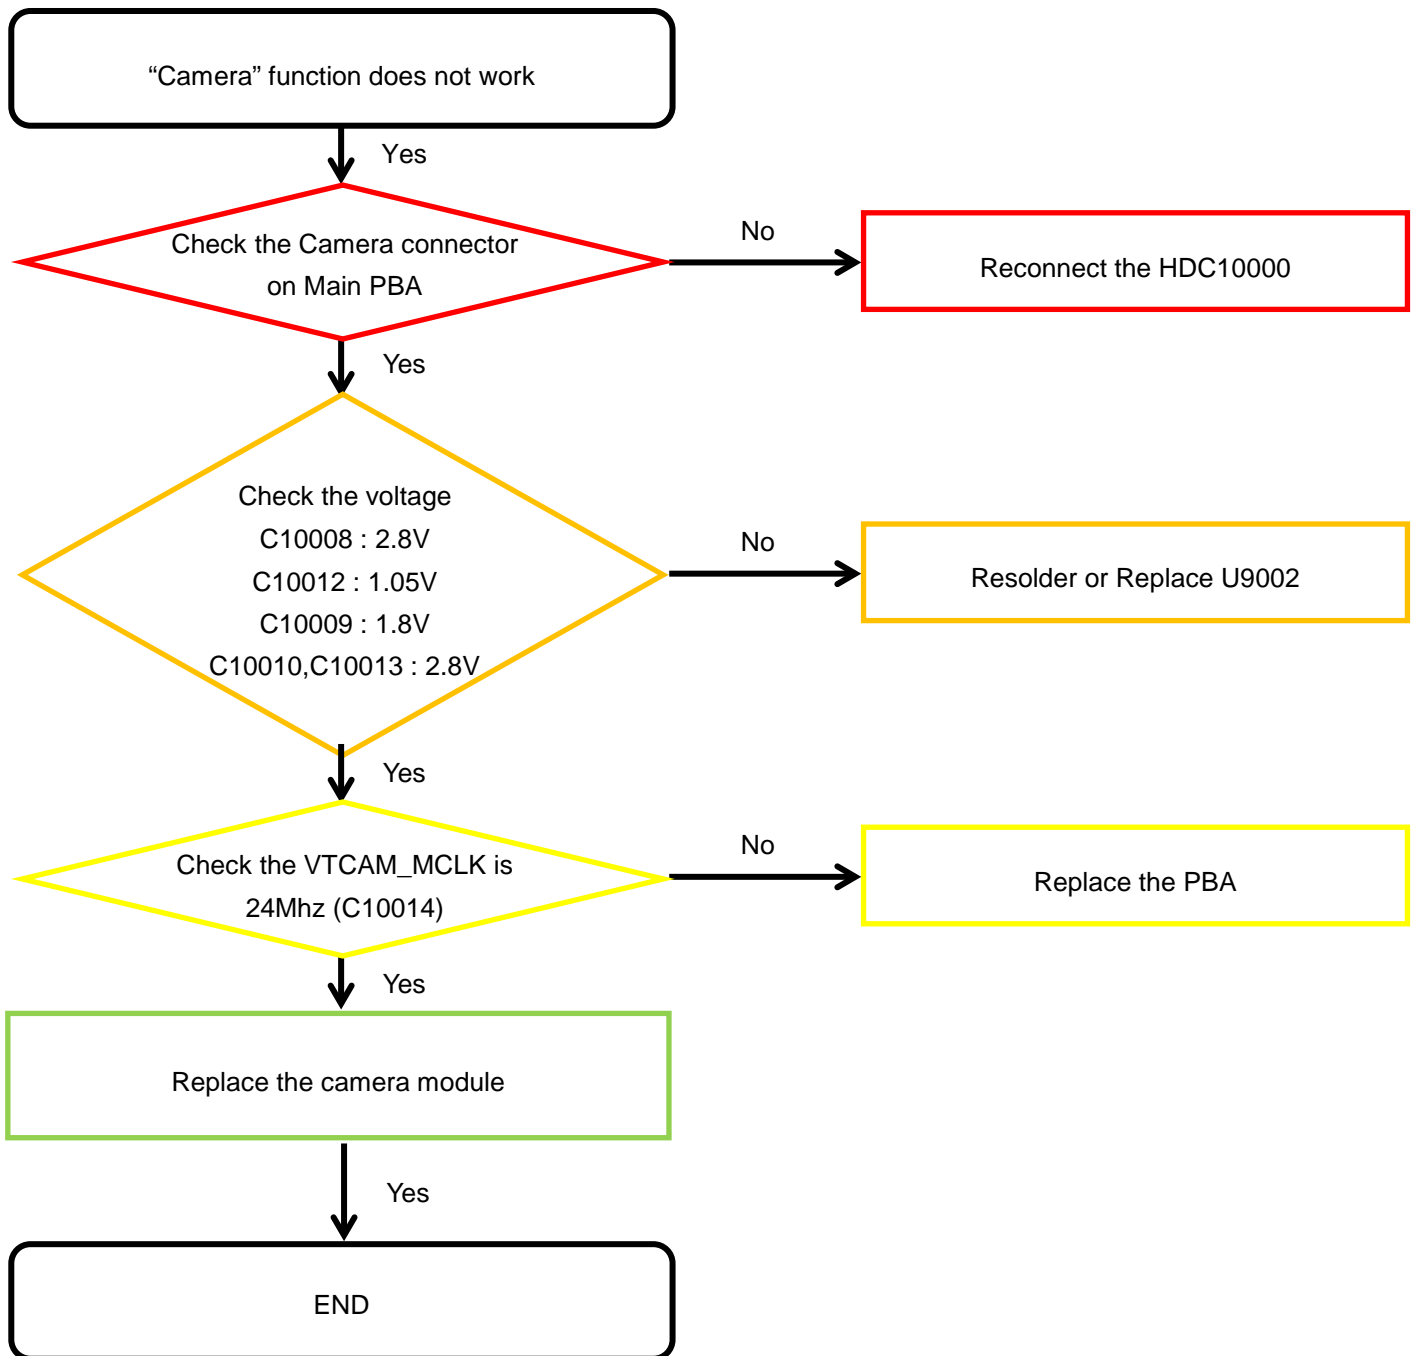

8. Level 3 Repair

8-4-13. Display

8. Level 3 Repair

8-4-14. TSP

8. Level 3 Repair

8-4-15. VT CAMERA

8. Level 3 Repair

8-4-16. 12M CAMERA