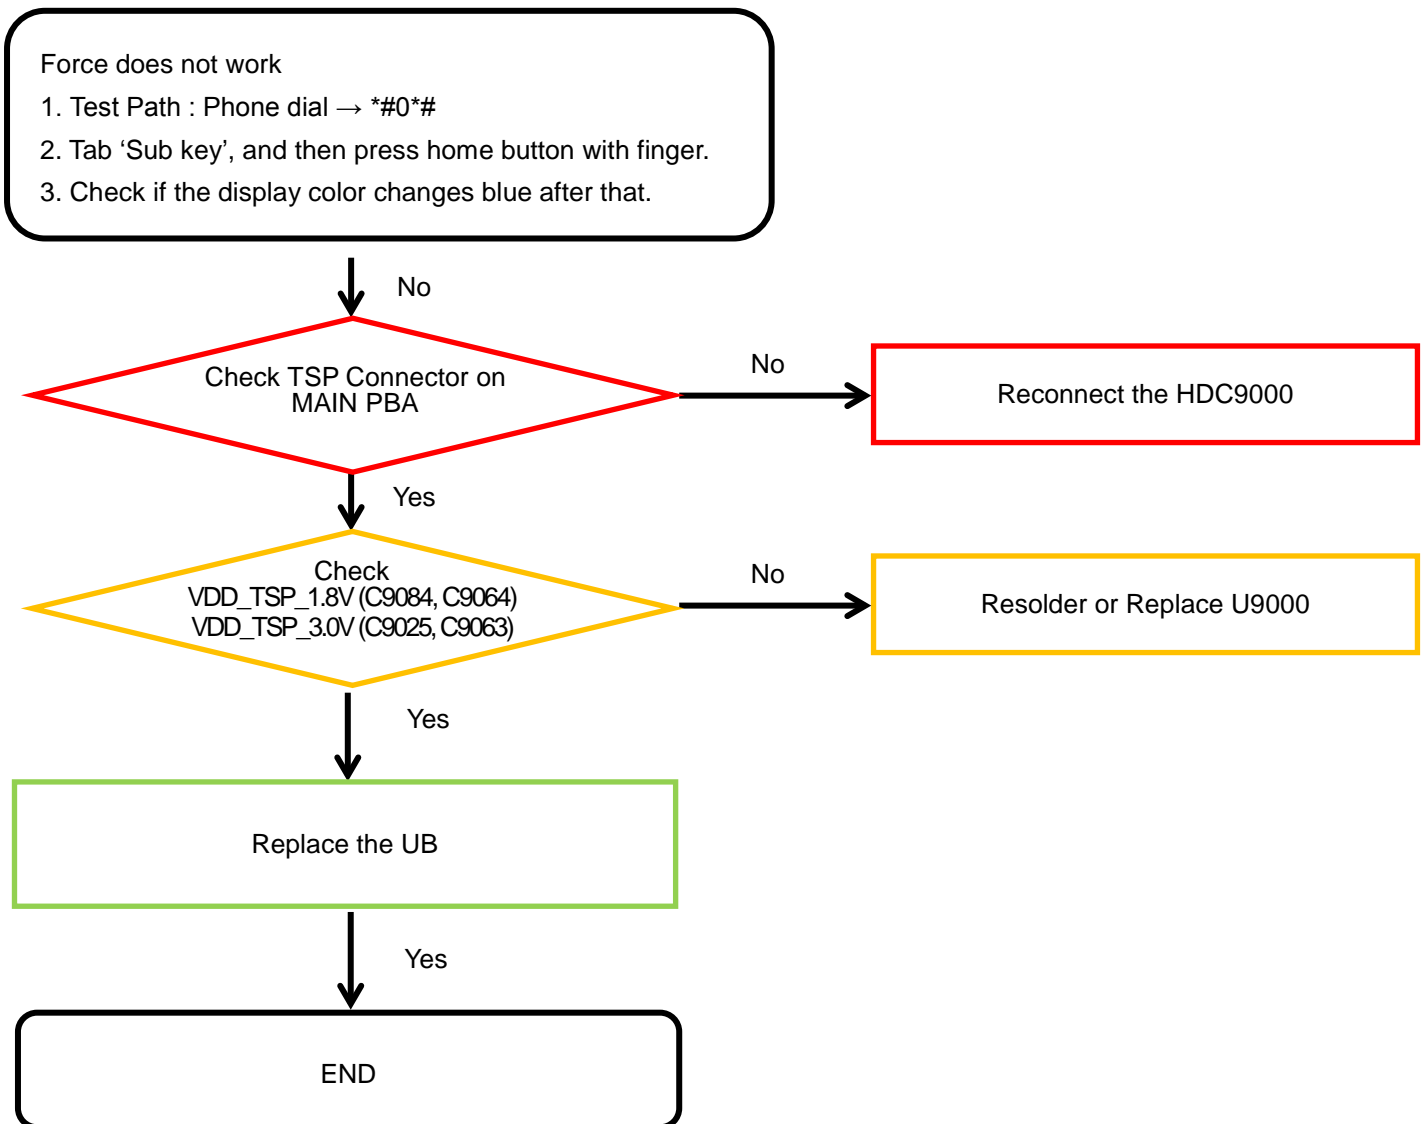

8. Level 3 Repair

8-3-34. LTE 38/41 DRX

8. Level 3 Repair

8-3-35. LTE B34 DRX

8. Level 3 Repair

8-3-36. LTE B39 DRX

8. Level 3 Repair

8-4-37. GSM 850/900 TX

8. Level 3 Repair

8-4-41. LTE B7/38/40/41 TX

8. Level 3 Repair

8-4-42. Force Touch

8. Level 3 Repair

8-4-43. Dex Station