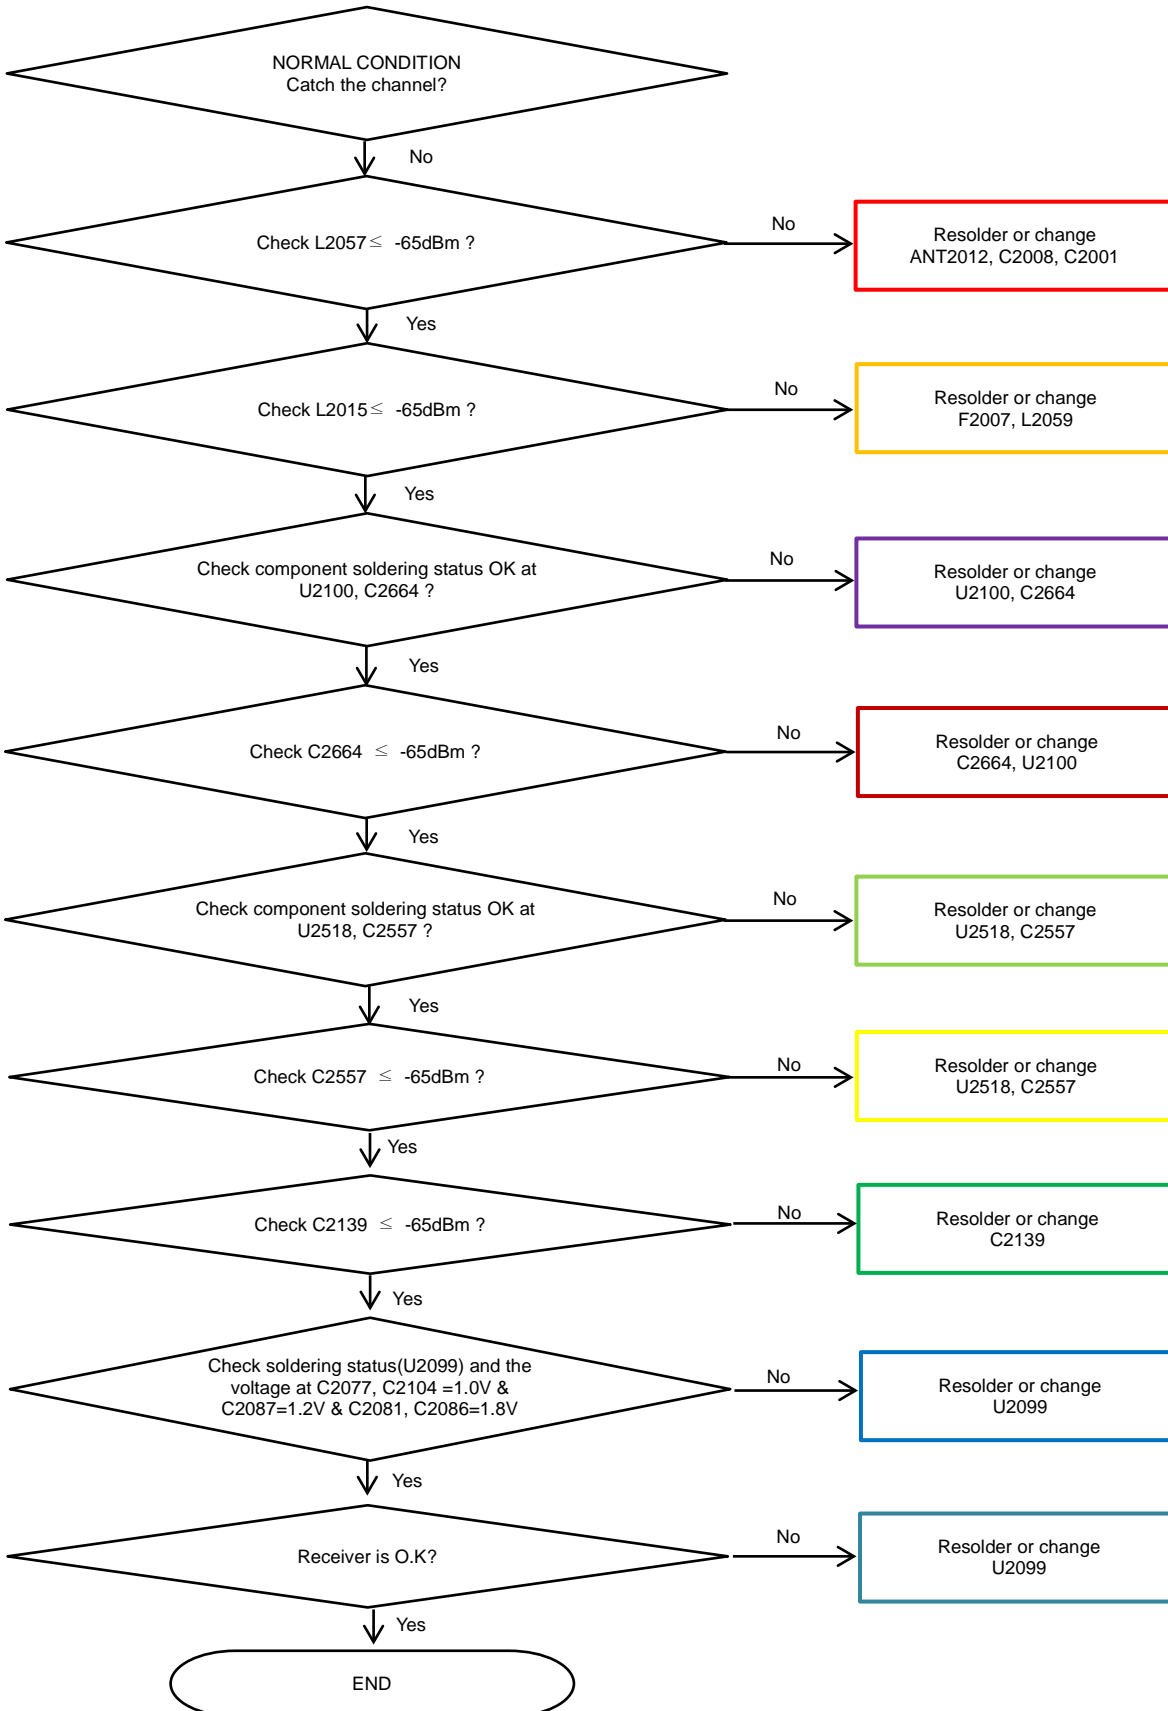

8. Level 3 Repair

8-4-30. LTE B7/38/40/41 RX

8. Level 3 Repair

8-4-31. LTE B34 RX

8. Level 3 Repair

8-4-32. CDMA BC0, GSM 850/900, WCDMA B5/8, LTE B5/8/12/13/17/18/19/20/26/28 DRX

8. Level 3 Repair

8-4-33. GSM1800/1900, WCDMA B1/2/4, LTE B1/2/3/4/25/66 DRX

8. Level 3 Repair

8-3-34. LTE 38/41 DRX

8. Level 3 Repair

8-3-35. LTE B34 DRX

8. Level 3 Repair

8-3-36. LTE B39 DRX

8. Level 3 Repair

8-4-37. GSM 850/900 TX