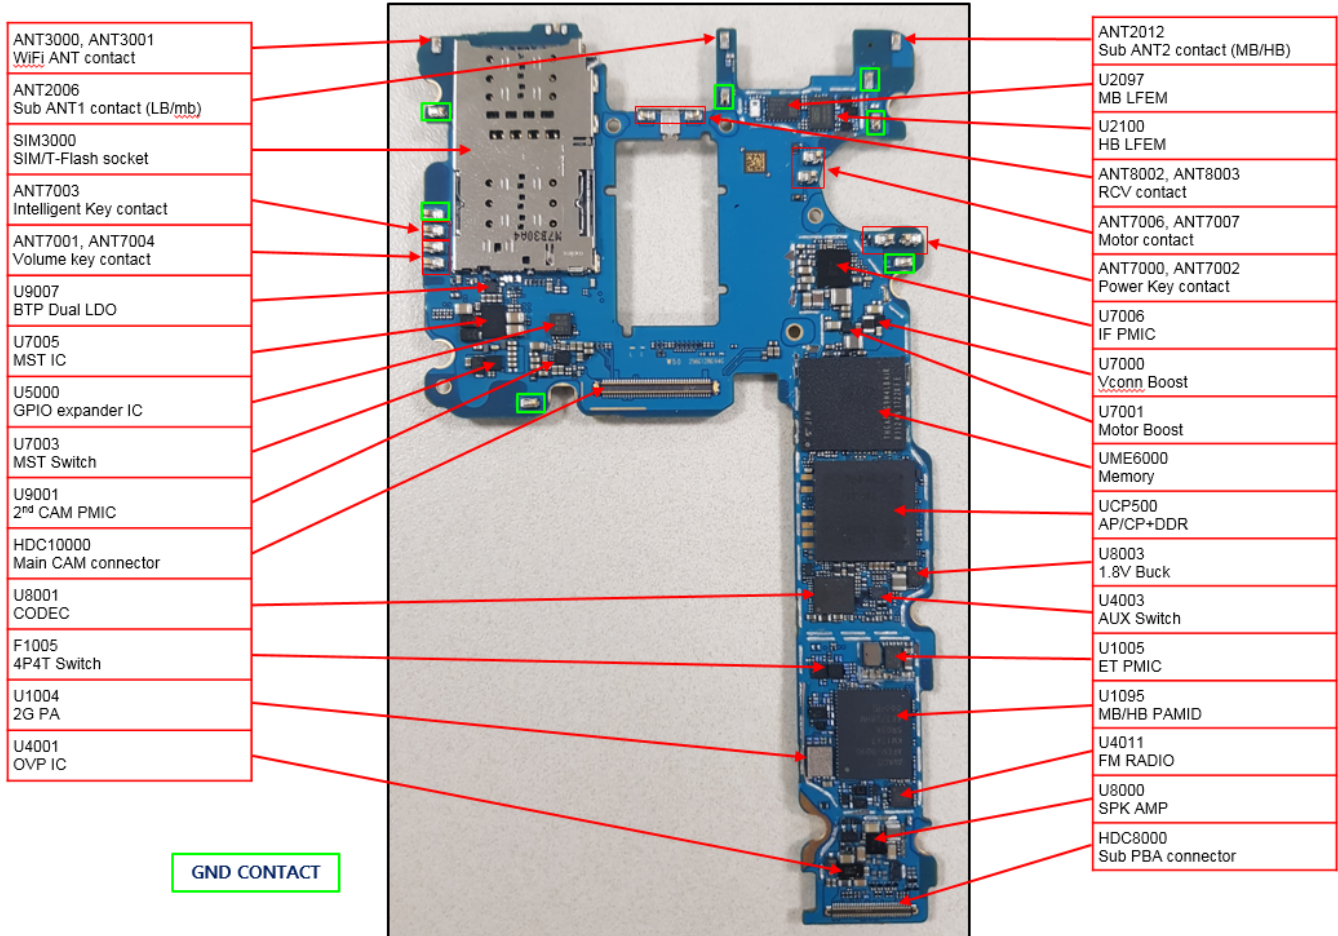

8. Level 3 Repair

8-1. Components Layout

PBA (Rear side)

8. Level 3 Repair

PBA (Front side)

[SM-G9650] Logic Block Diagram

SM - G9650/G9608
Common

tamiraat.com منبع مقالہ

8. Level 3 Repair

8-3. Flow chart of Troubleshooting.

	
<p>Oscilloscope</p>	<p>Digital Multimeter</p>
	
<p>Power Supply</p>	<p>+ driver, ESD Safe Tweezer</p>
	
<p>8960 & Spectrum Analyzer</p>	<p>Soldering iron</p>

8. Level 3 Repair

8-4-1. Power on

8. Level 3 Repair

8-4-2. Motor

8. Level 3 Repair

8-4-3. initial

8. Level 3 Repair

8-4-4. SIM PART

8. Level 3 Repair

8-4-5. SIM/SD PART

8. Level 3 Repair

8-4-6. OTG

8. Level 3 Repair

8-4-7. Hall IC

8. Level 3 Repair

8-4-8. 6Axis sensor