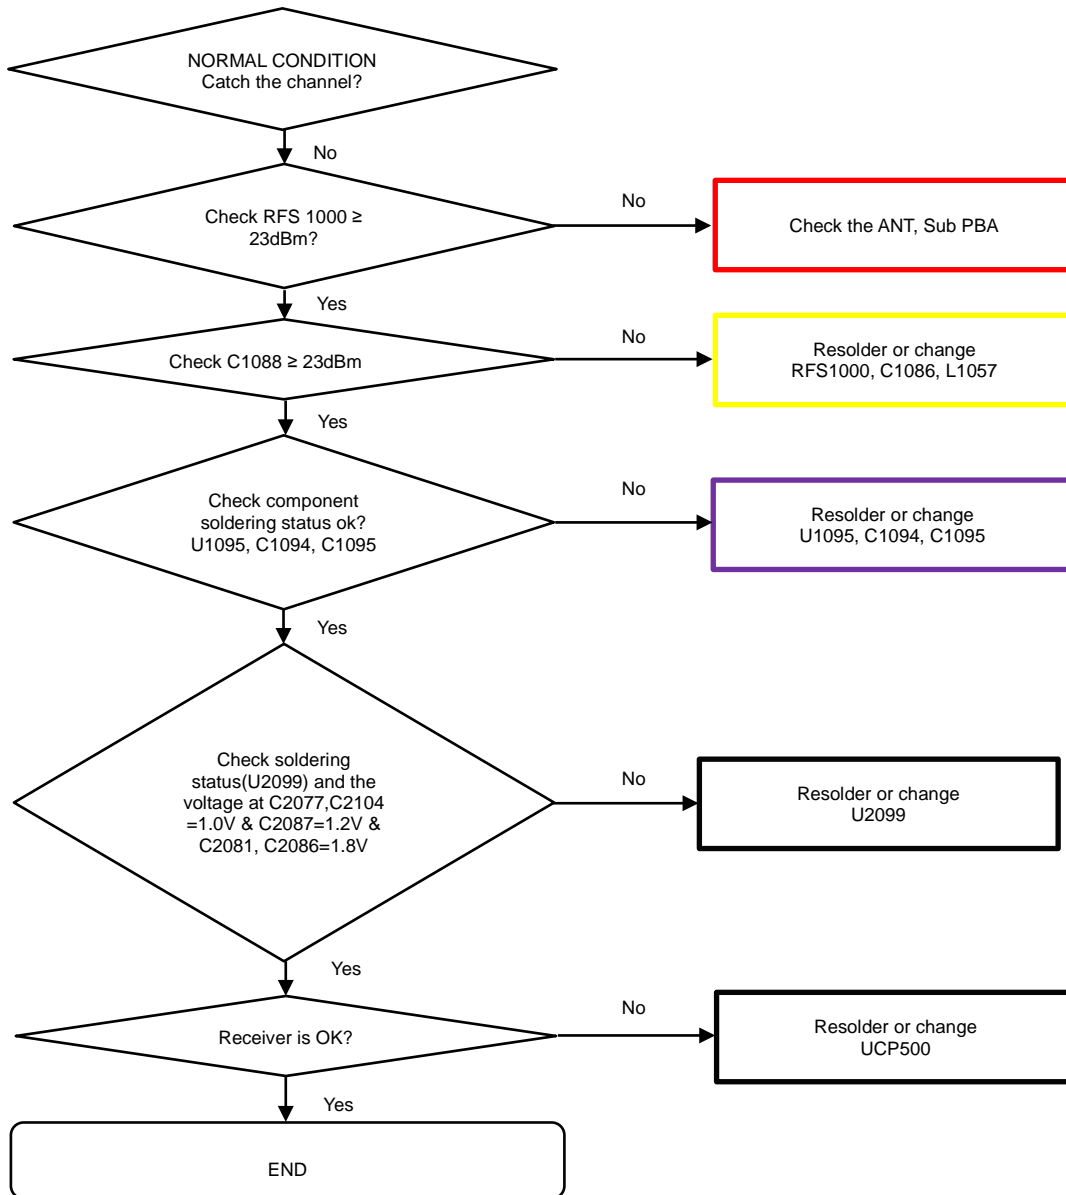

8. Level 3 Repair

8-4-38. GSM 1800/1900 TX

8. Level 3 Repair

8-4-39. CDMA BC0, WCDMA B5/8, LTE5/8/12/13/17/18/19/20/26/28 TX

8. Level 3 Repair

8-4-40. TDSCDMA B34/39, WCDMA B1/2/4, LTE B1/2/3/4/25/34/39/66 TX

8. Level 3 Repair

8-4-41. LTE B7/38/40/41 TX

8. Level 3 Repair

8-4-42. Force Touch

8. Level 3 Repair

8-4-43. Dex Station