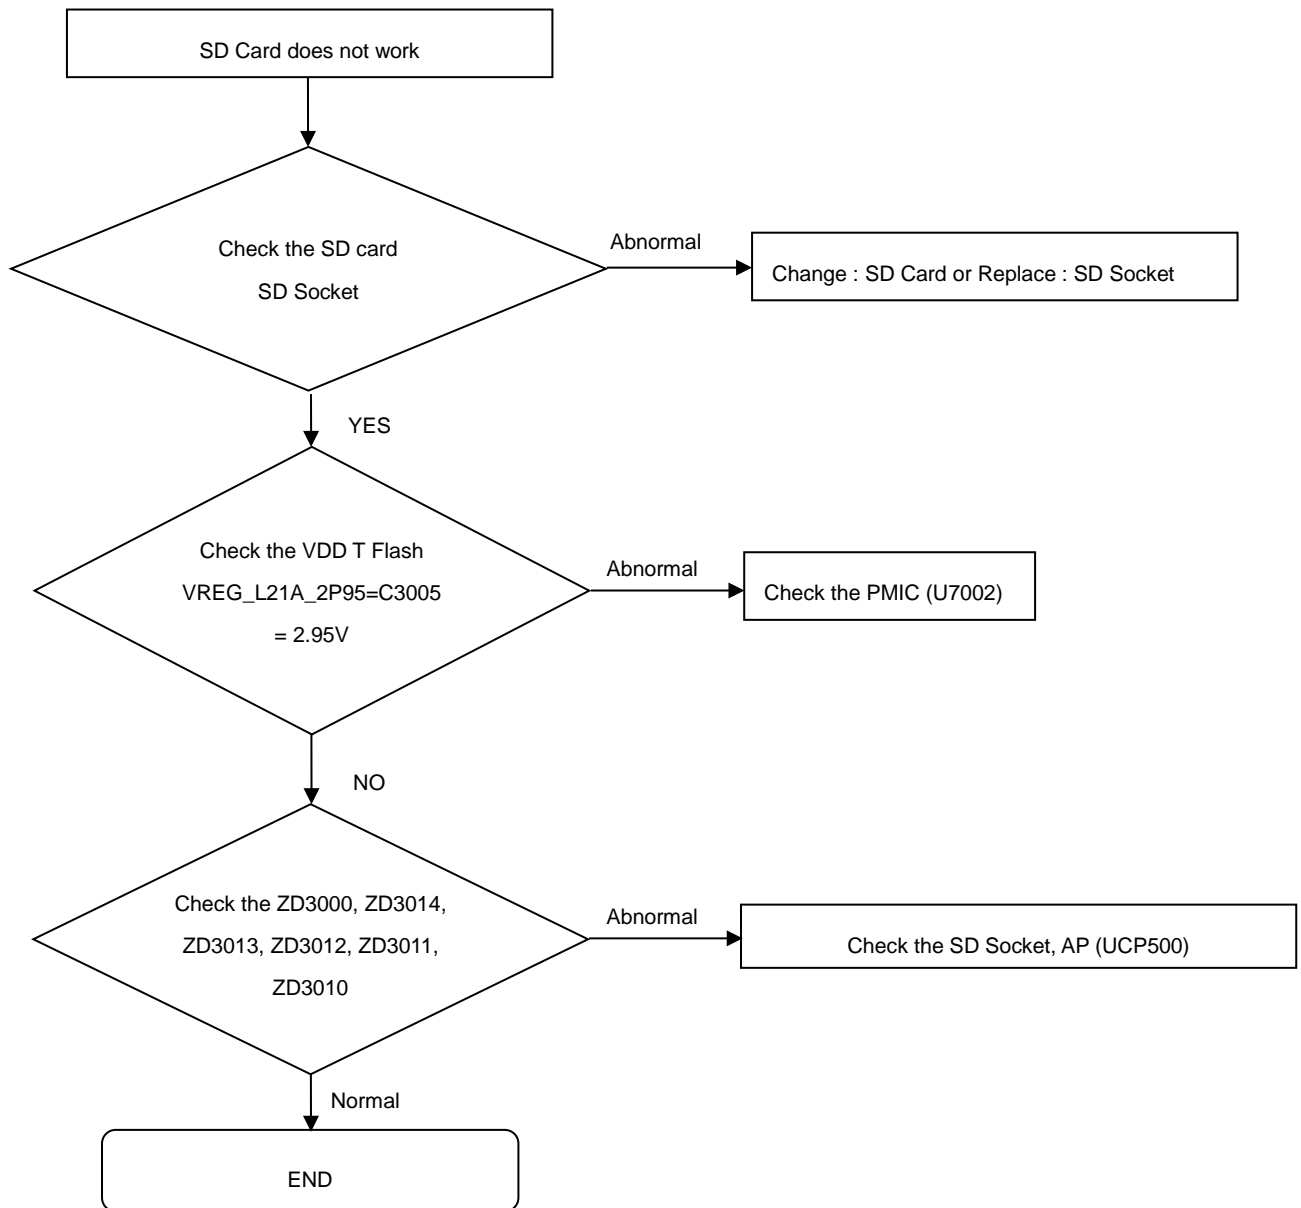

8. Level 3 Repair

8-3. Flow chart of Troubleshooting.

	
<p>Oscilloscope</p>	<p>Digital Multimeter</p>
	
<p>Power Supply</p>	<p>+ driver, ESD Safe Tweezer</p>
	
<p>8960 & Spectrum Analyzer</p>	<p>Soldering iron</p>

8. Level 3 Repair

8-4-1. Power on

8. Level 3 Repair

8-4-2. Motor

8. Level 3 Repair

8-4-3. initial

8. Level 3 Repair

8-4-4. SIM PART

8. Level 3 Repair

8-4-5. SIM/SD PART

8. Level 3 Repair

8-4-6. OTG

8. Level 3 Repair

8-4-7. Hall IC

8. Level 3 Repair

8-4-8. 6Axis sensor