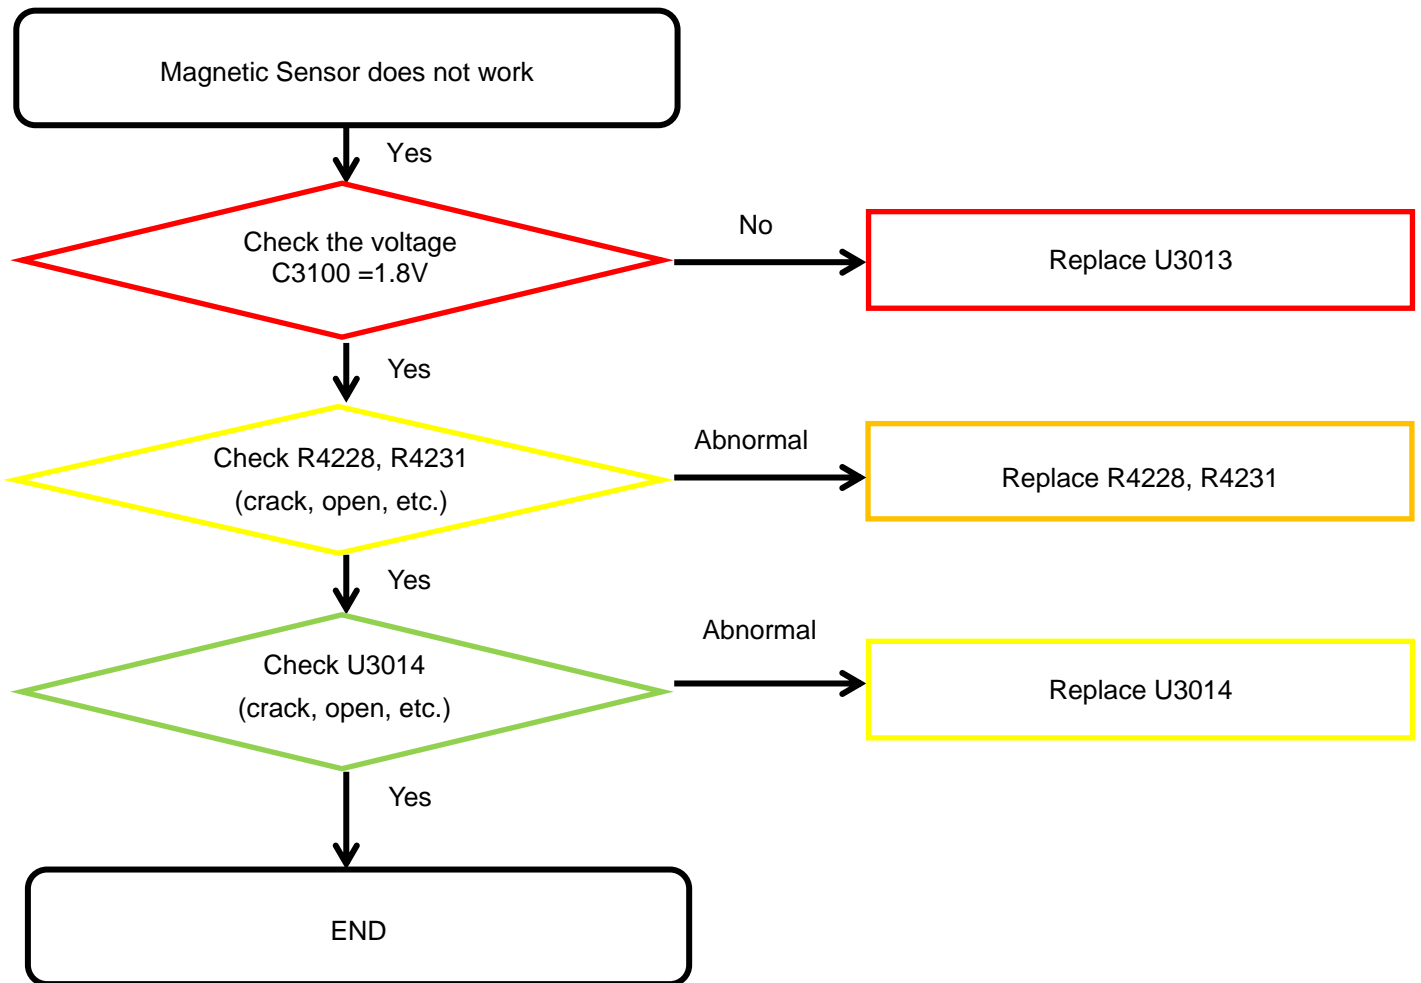

8-4-7-1. 6AXIS (Accelerator+Gyro) Sensor

8. Level 3 Repair

8-4-7-2. Proximity sensor

8. Level 3 Repair

8-4-7-3. Magnetic sensor

8. Level 3 Repair

8-4-7-4. Ambient sensor(RGB sensor)

8. Level 3 Repair