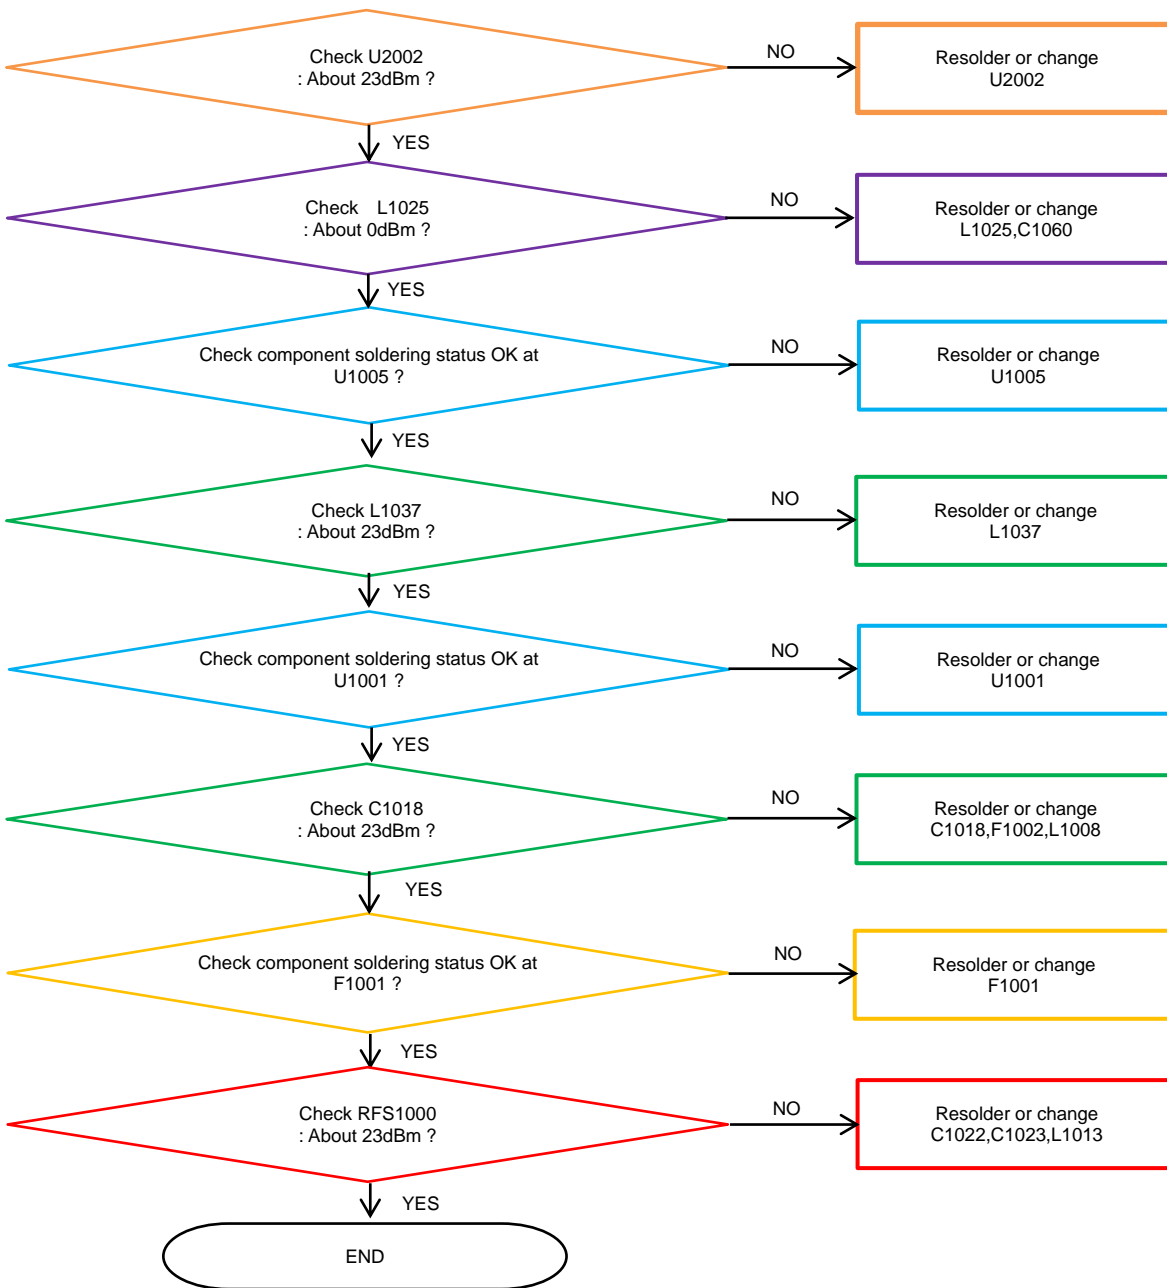

tamiraat.com منبع مقاله

8. Level 3 Repair

8-4-34. GSM1800/ GSM1900 TX [SM-A305F/FN/G/GN/GT/YN]

tamiraat.com منبع مقاله

8. Level 3 Repair

8-4-35. LTE, WCDMA B1 TX [SM-A305F/FN/G/GN/GT/YN]

tamiraat.com منبع مقاله

8. Level 3 Repair

8-4-36. WCDMA B2 TX [SM-A305G/GN/GT/YN], LTE B2 [SM-A305G/GN/GT]

8. Level 3 Repair

8-4-37. LTE B3 TX

8. Level 3 Repair

8-4-38. LTE, WCDMA B5 TX

8. Level 3 Repair

8-4-39. LTE, WCDMA B8 TX