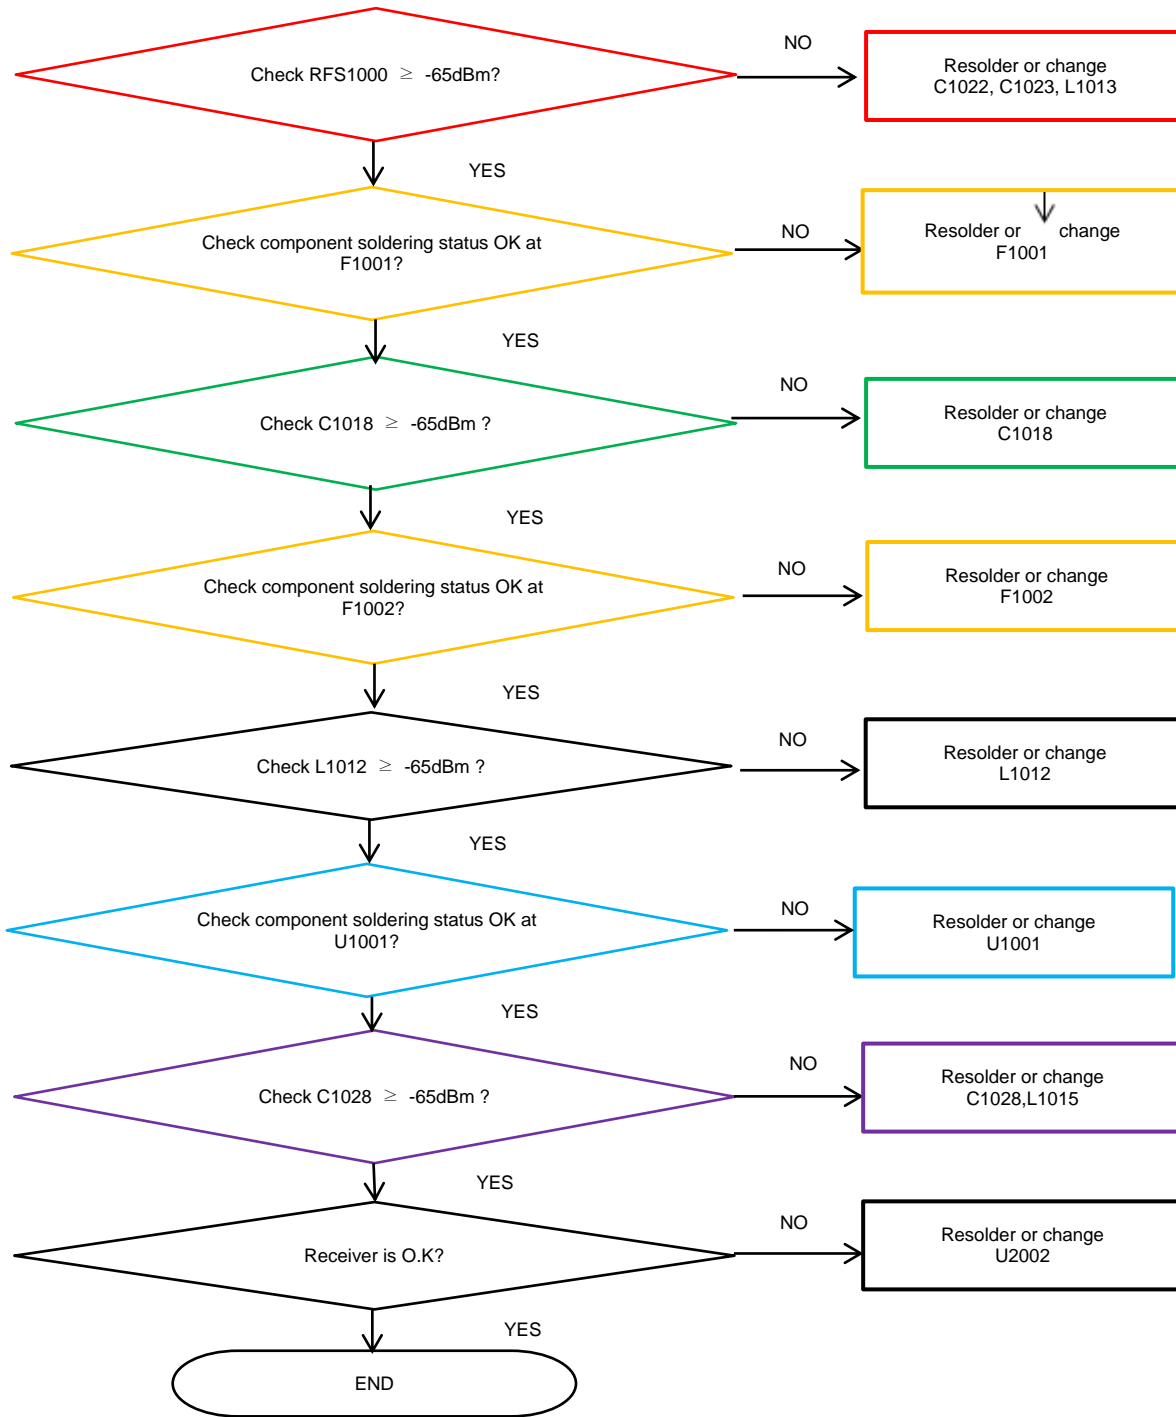

8. Level 3 Repair

8-4-27. LTE B12,17 RX

tamiraat.com منبع مقاله