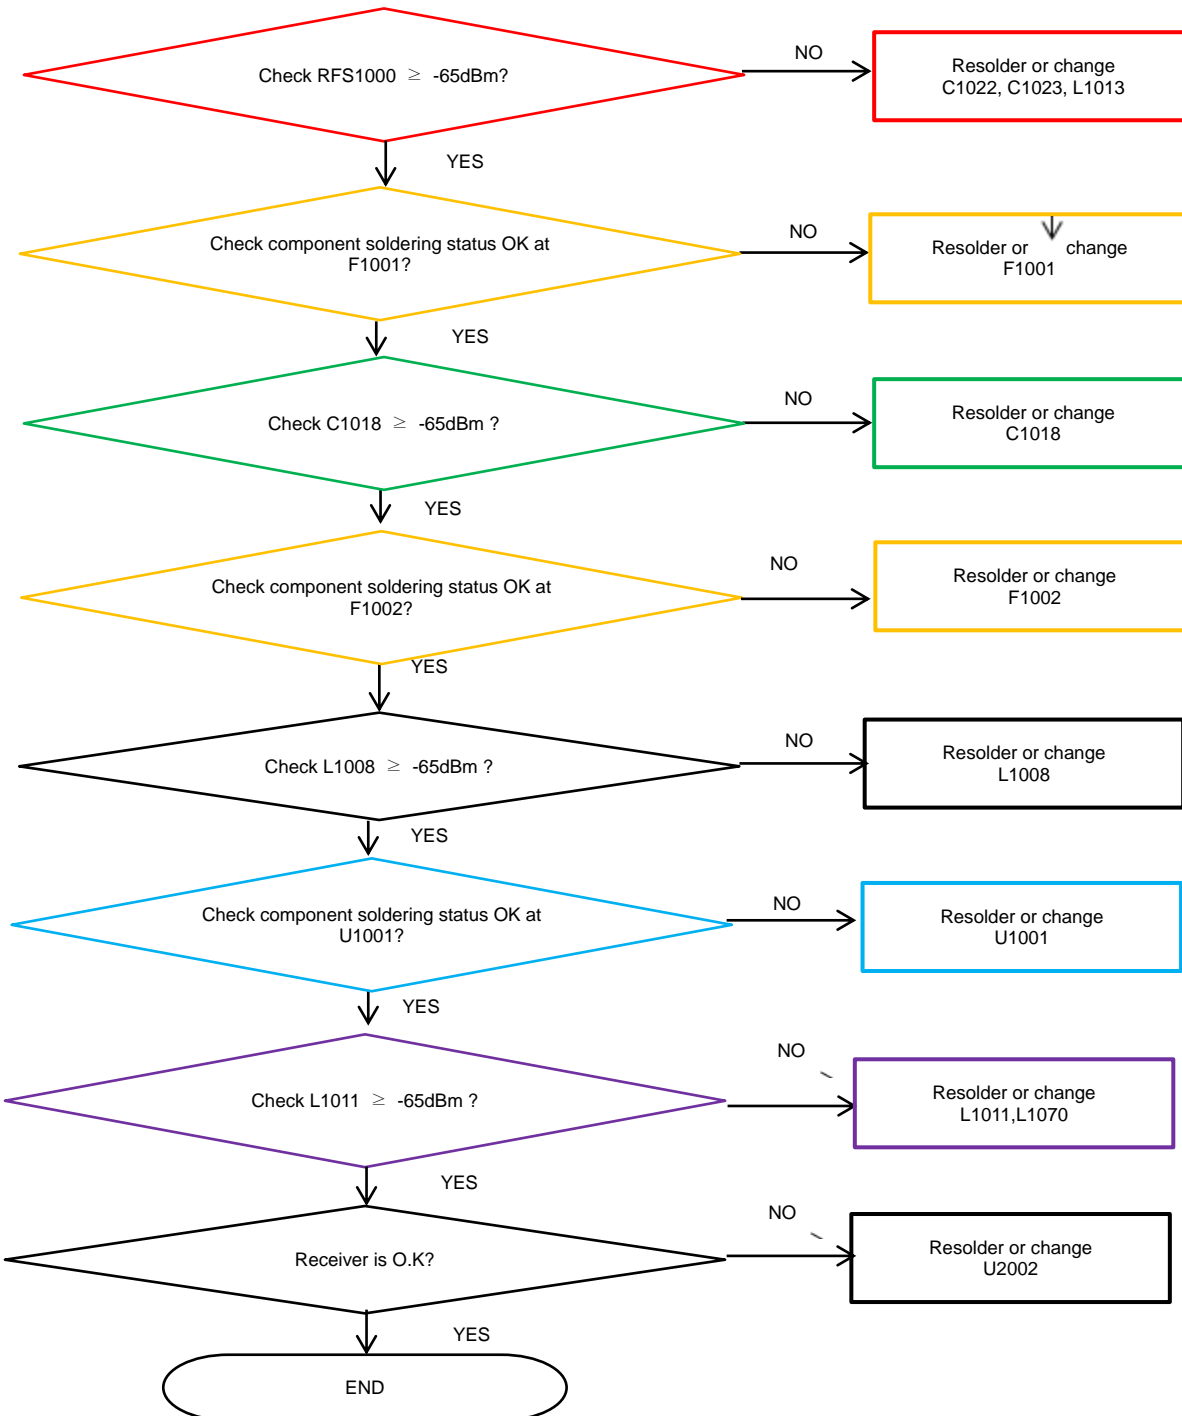

8. Level 3 Repair

8-4-25. LTE B8, WCDMA B8 / EGSM RX

tamiraat.com منبع مقاله