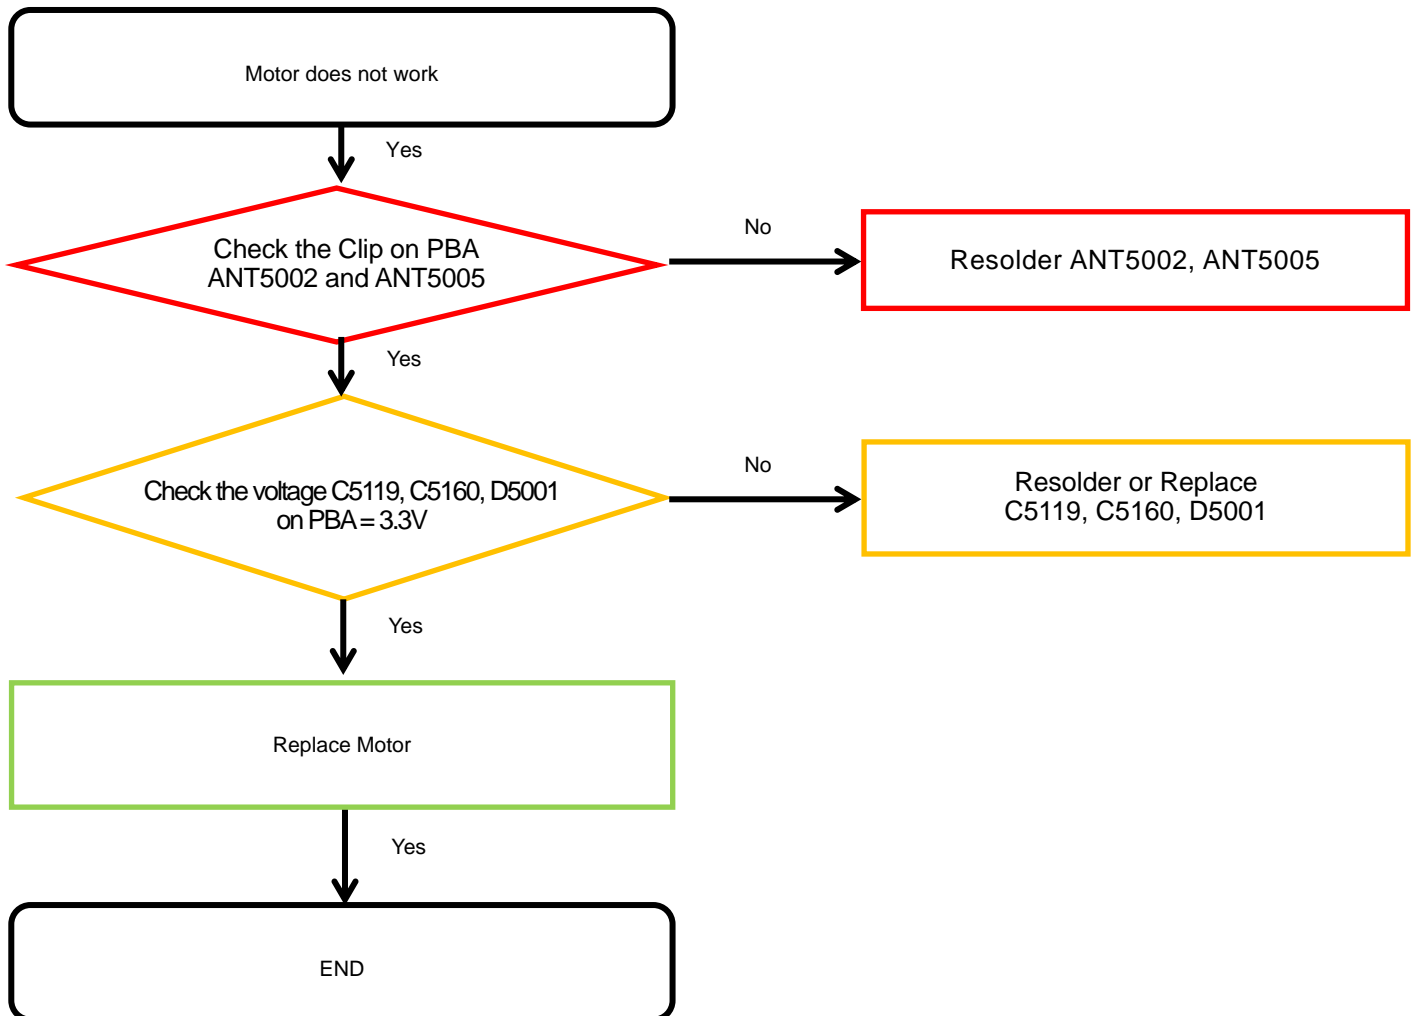

8. Level 3 Repair

8-4-13. 16M FF Front CAMERA

tamiraat.com منبع مقاله

8. Level 3 Repair

8-4-14. TSP

8. Level 3 Repair

8-4-15. Motor

8. Level 3 Repair

8-4-16. BT/WIFI

8. Level 3 Repair

8-4-17. GPS

8. Level 3 Repair

8-4-18. NFC (SM-A305FN/GN/YN Only)

8. Level 3 Repair

8-4-19. DTV (SM-A305GT Only)

8. Level 3 Repair