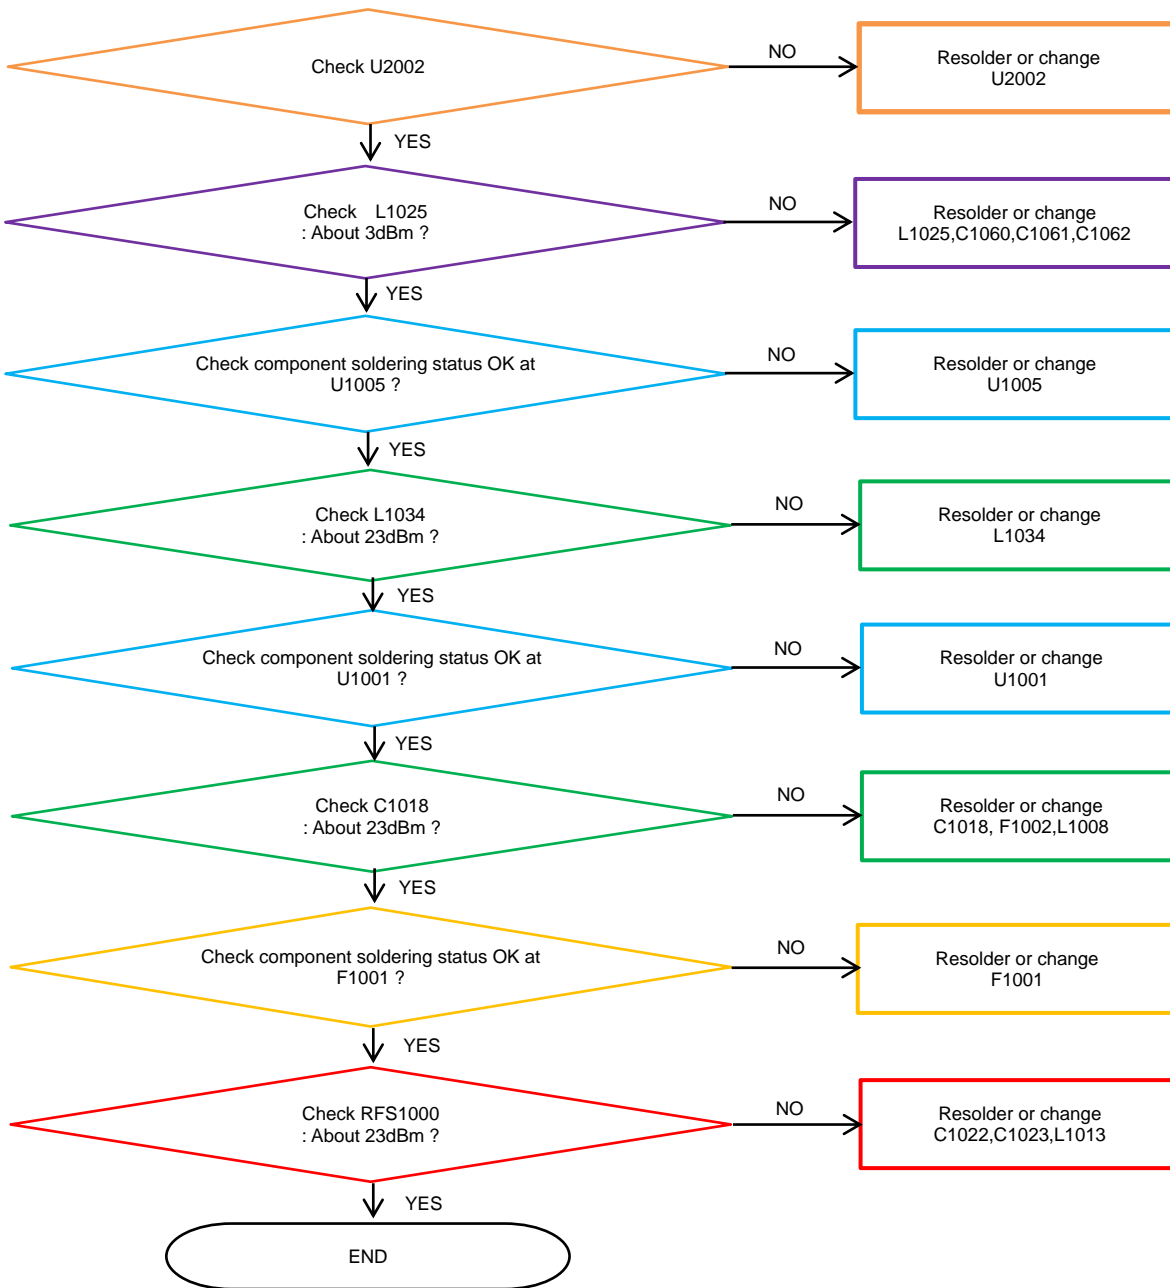

8. Level 3 Repair

8-4-44. WCDMA B4, LTE B4/B66 TX [SM-A305G/GN/GT]