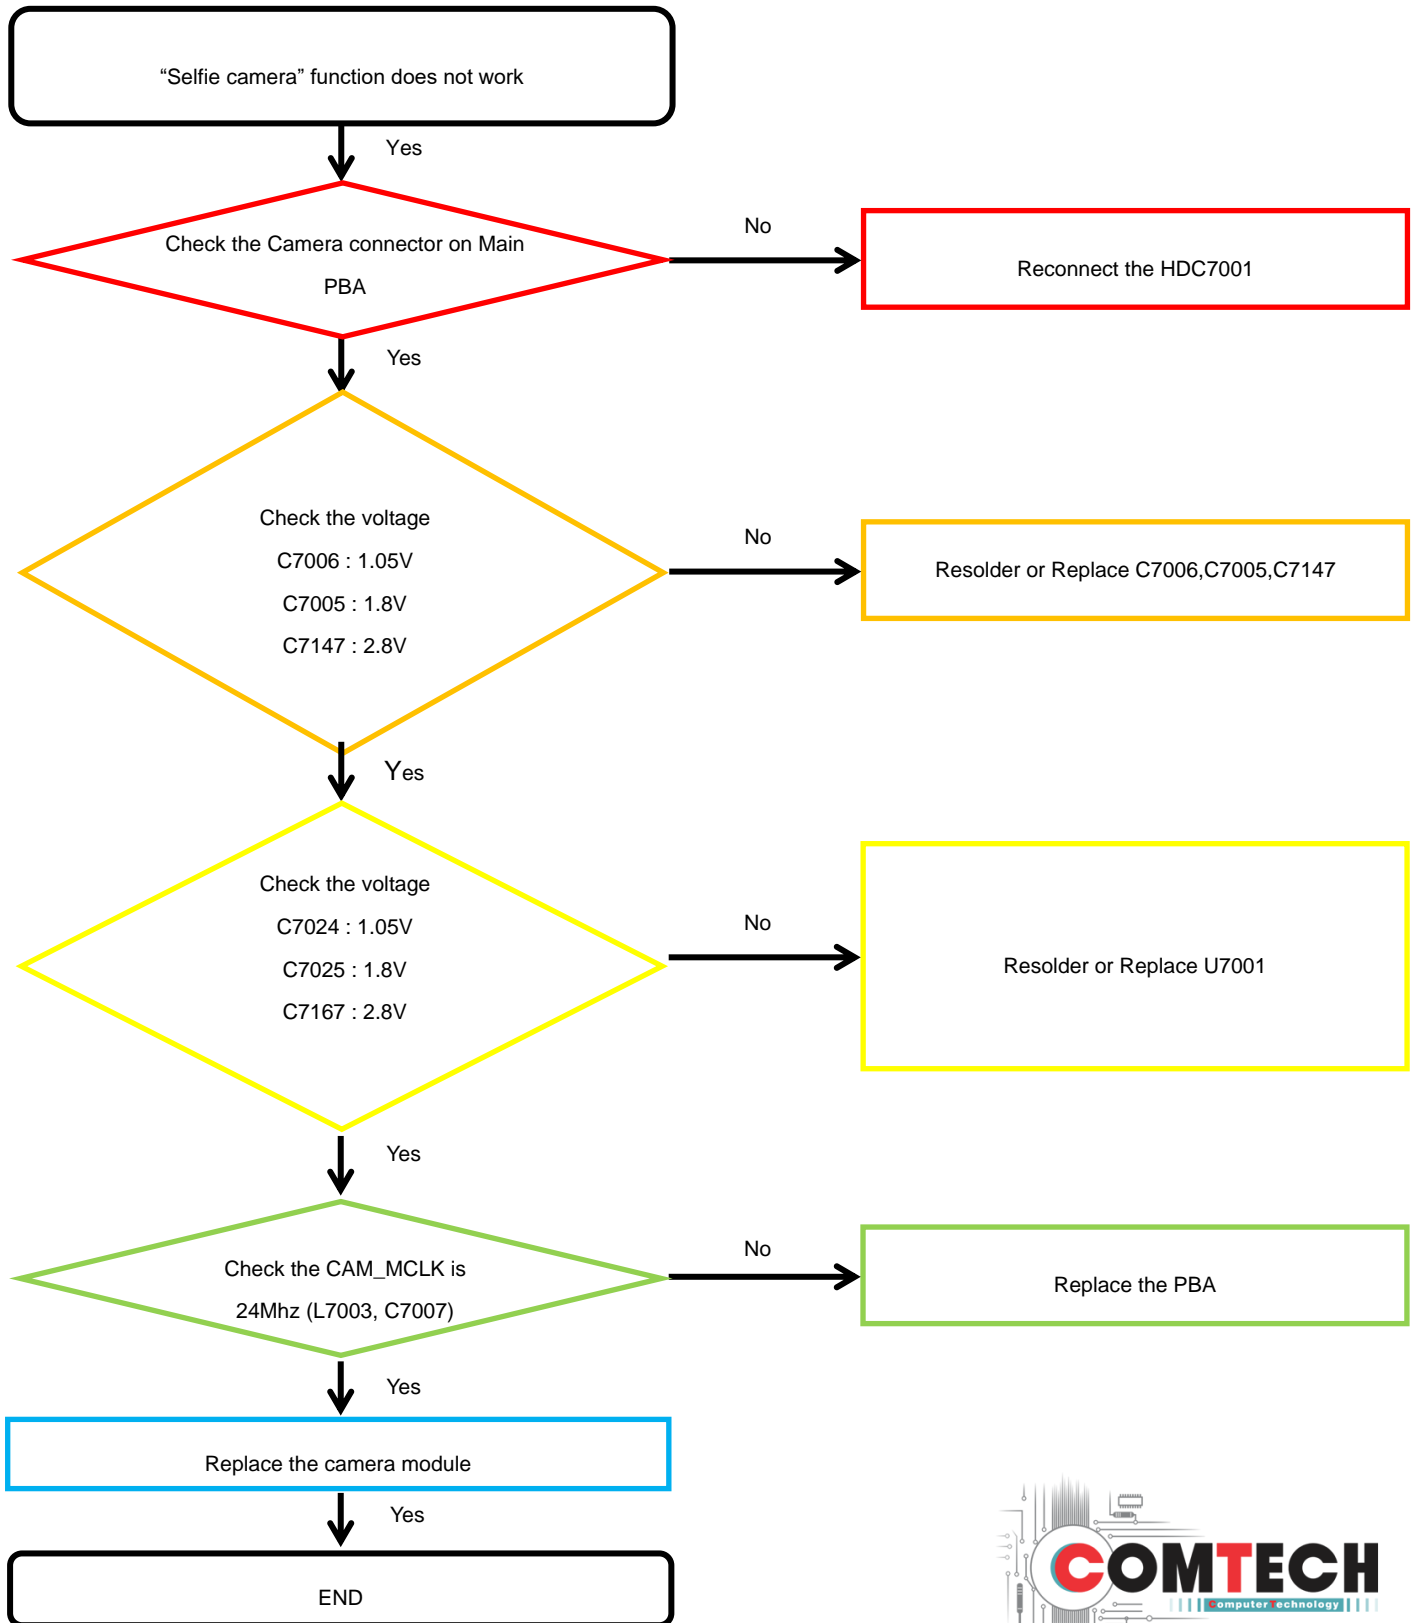

8. Level 3 Repair

8-4-13. 16M FF Front CAMERA

tamiraat.com منبع مقاله