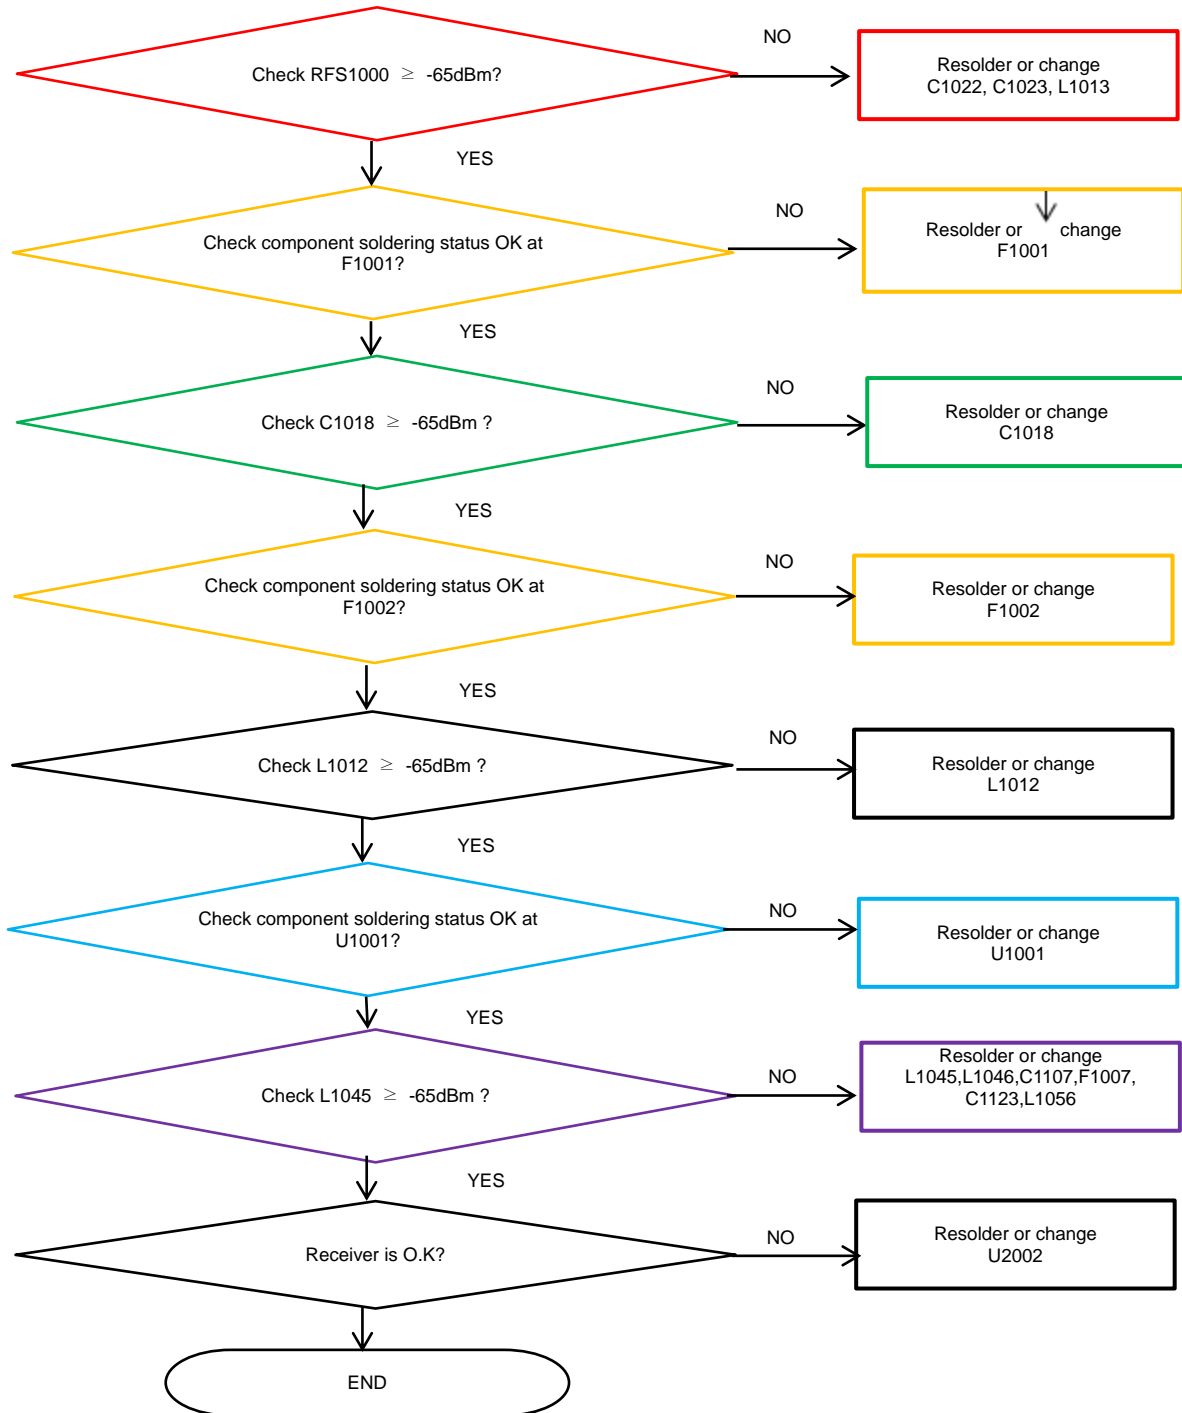

8. Level 3 Repair

8-4-28. LTE B13 RX [SM-A305G/GN/GT]

tamiraat.com منبع مقاله