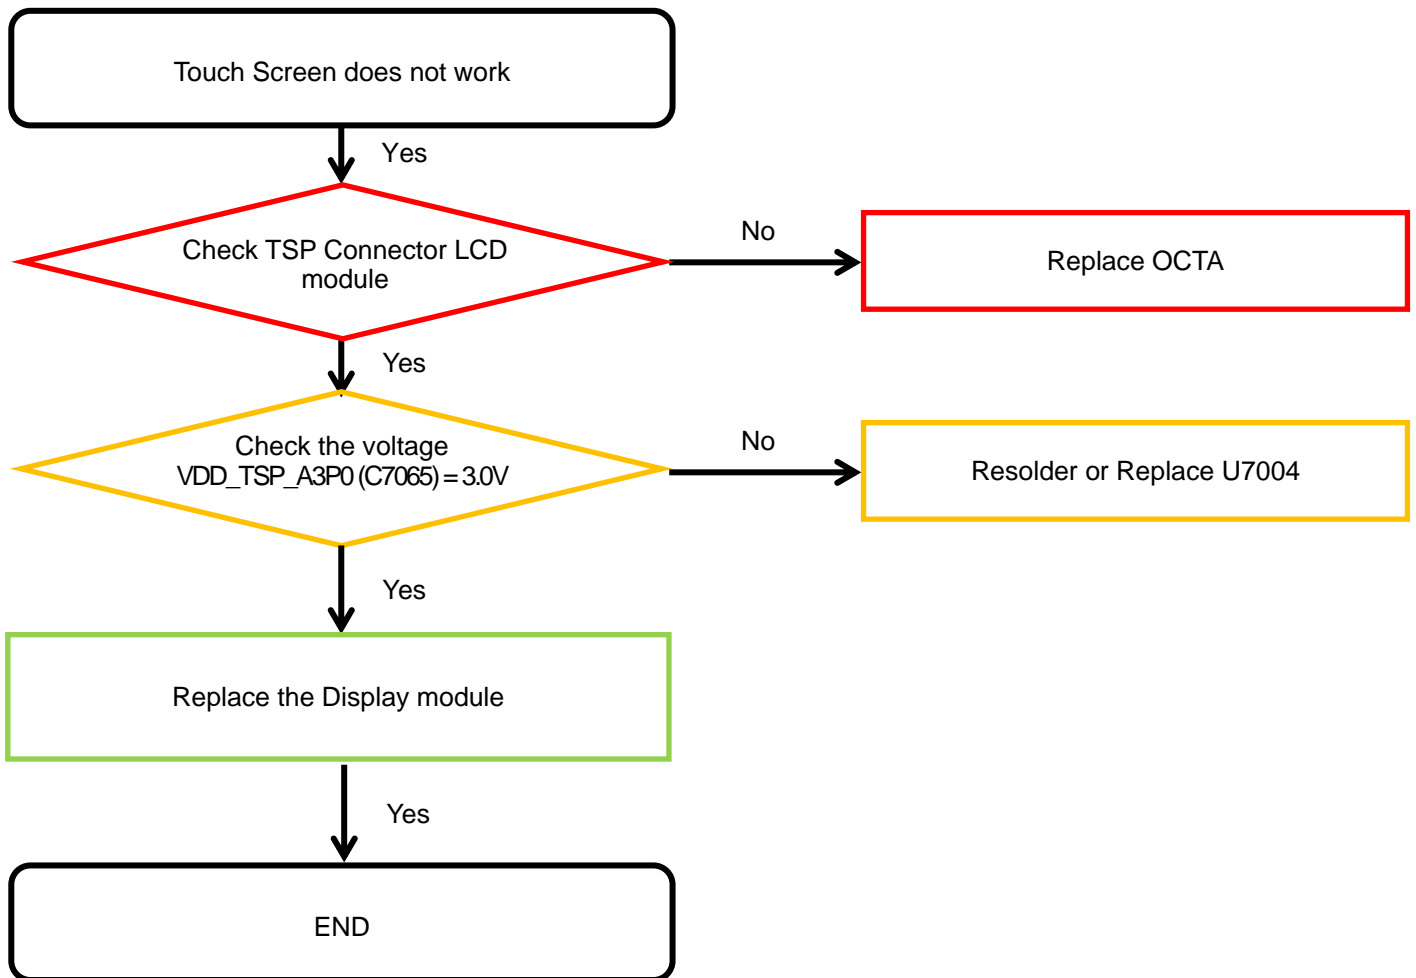

8. Level 3 Repair

8-4-13. 16M FF Front CAMERA

tamiraat.com منبع مقاله

8. Level 3 Repair

8-4-14. TSP

8. Level 3 Repair

8-4-15. Motor

8. Level 3 Repair