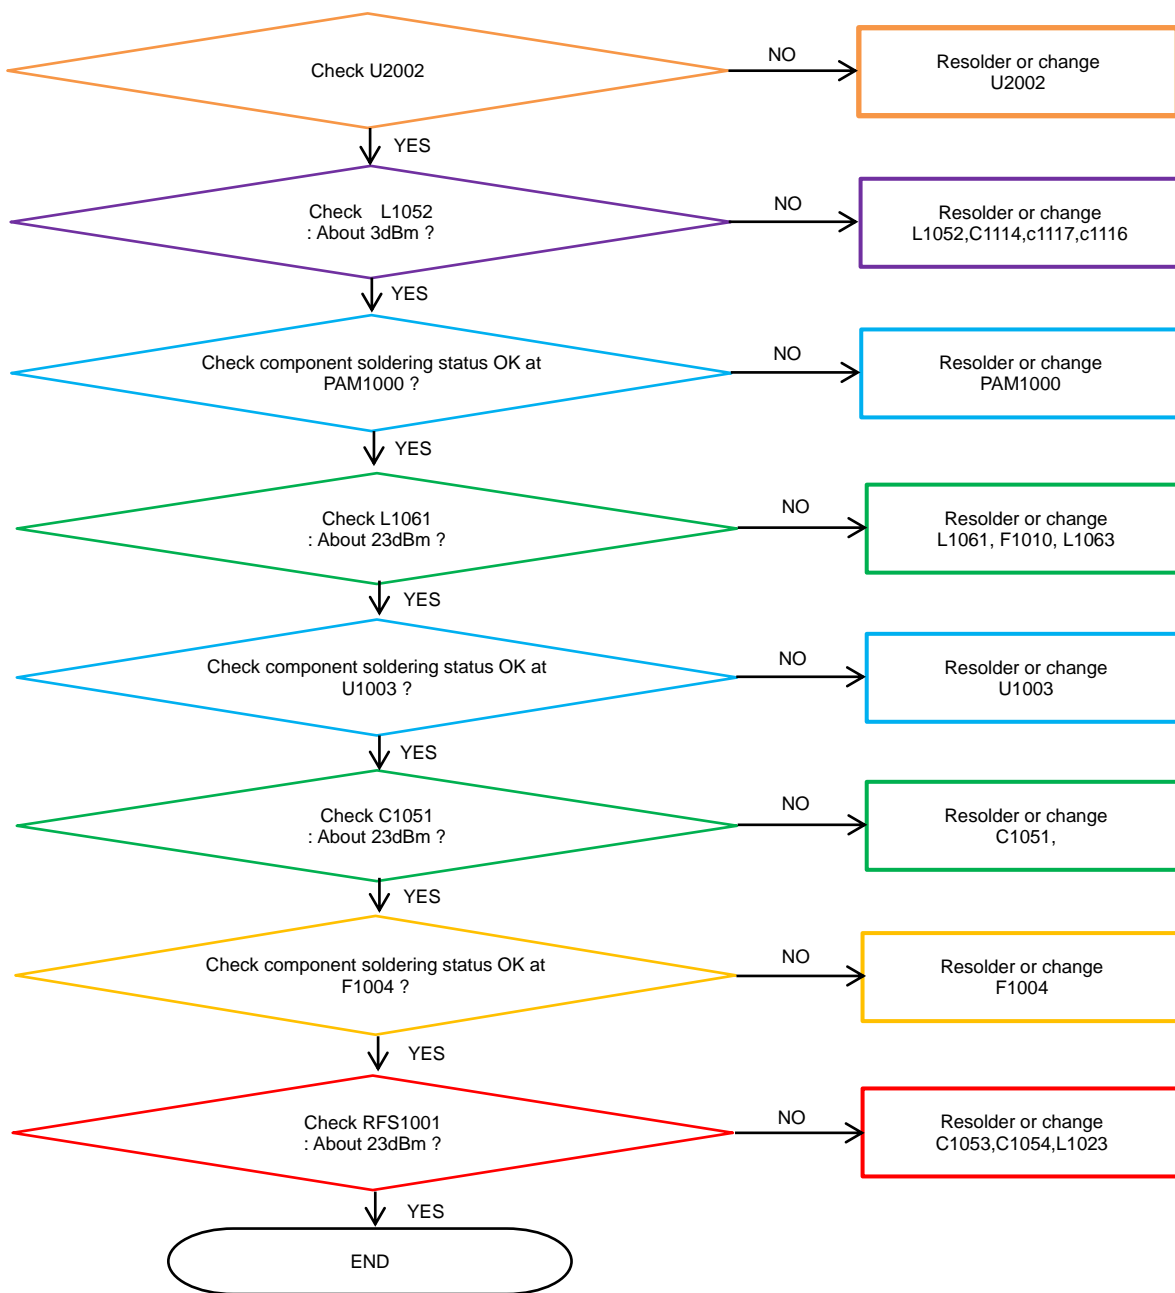

8. Level 3 Repair

8-4-36. WCDMA B2 TX [SM-A305G/GN/GT/YN], LTE B2 [SM-A305G/GN/GT]

8. Level 3 Repair

8-4-37. LTE B3 TX

8. Level 3 Repair

8-4-38. LTE, WCDMA B5 TX

8. Level 3 Repair

8-4-39. LTE, WCDMA B8 TX

8. Level 3 Repair

8-4-40. LTE B20 TX

8. Level 3 Repair

8-4-41. LTE B7 TX

8. Level 3 Repair

8-4-42. LTE B38, 41 TX

tamiraat.com منبع مقاله

Confidential and proprietary-the contents in this service guide subject to change without prior notice