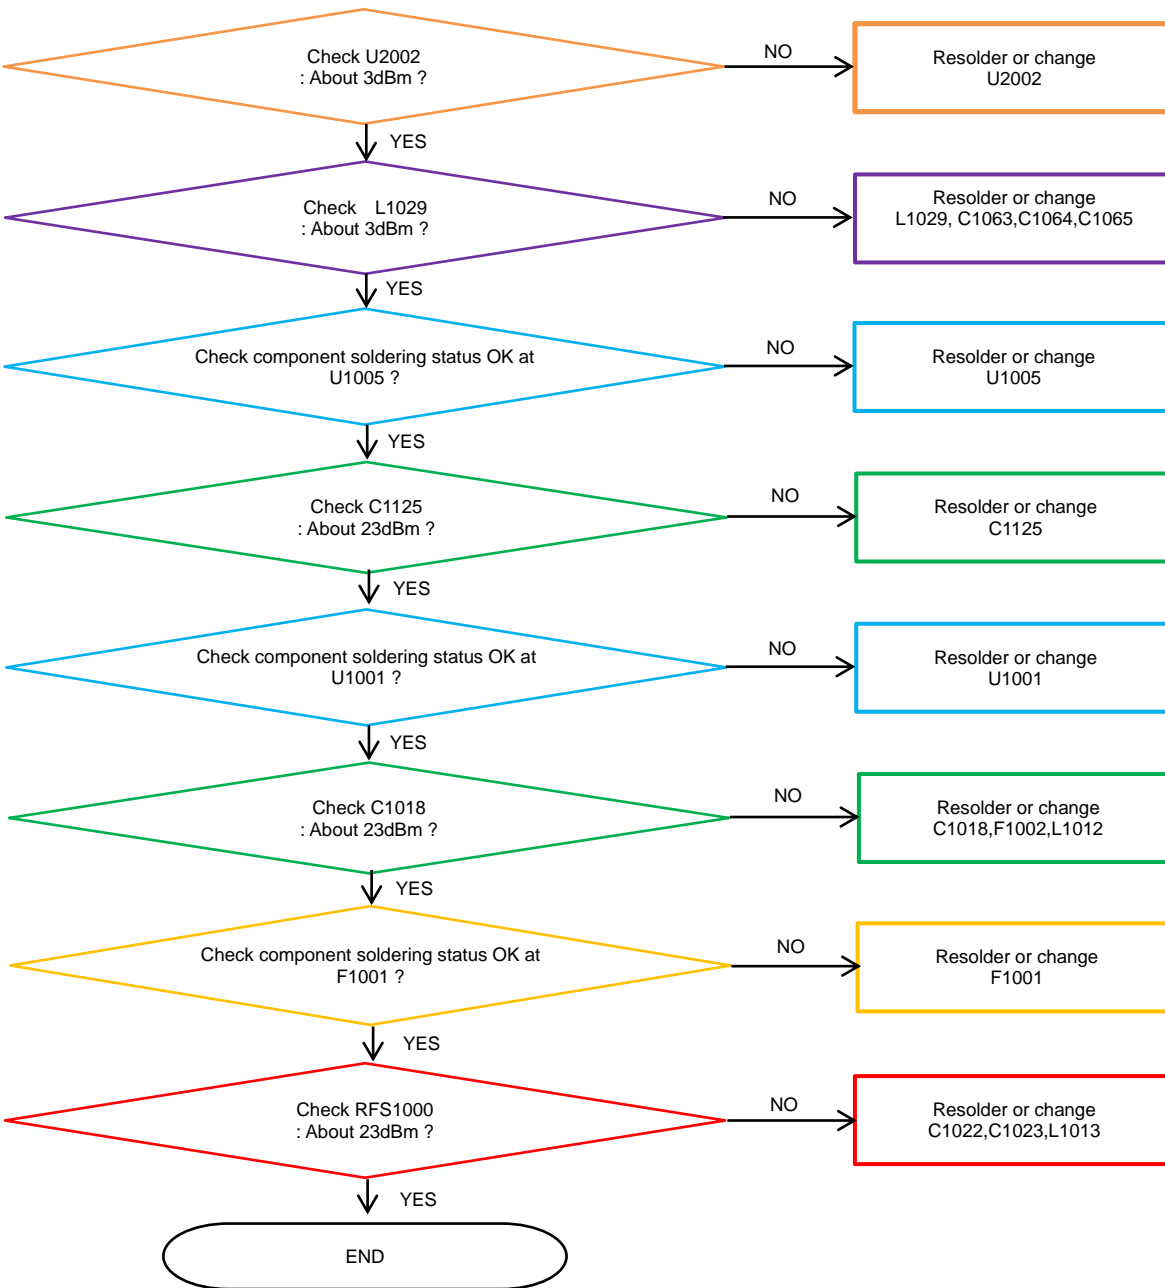

8. Level 3 Repair

8-4-36. WCDMA B2 TX [SM-A305G/GN/GT/YN], LTE B2 [SM-A305G/GN/GT]

8. Level 3 Repair

8-4-37. LTE B3 TX

8. Level 3 Repair

8-4-38. LTE, WCDMA B5 TX

8. Level 3 Repair

8-4-39. LTE, WCDMA B8 TX

8. Level 3 Repair

8-4-40. LTE B20 TX

8. Level 3 Repair

8-4-41. LTE B7 TX

8. Level 3 Repair

8-4-42. LTE B38, 41 TX

tamiraat.com منبع مقاله

Confidential and proprietary-the contents in this service guide subject to change without prior notice