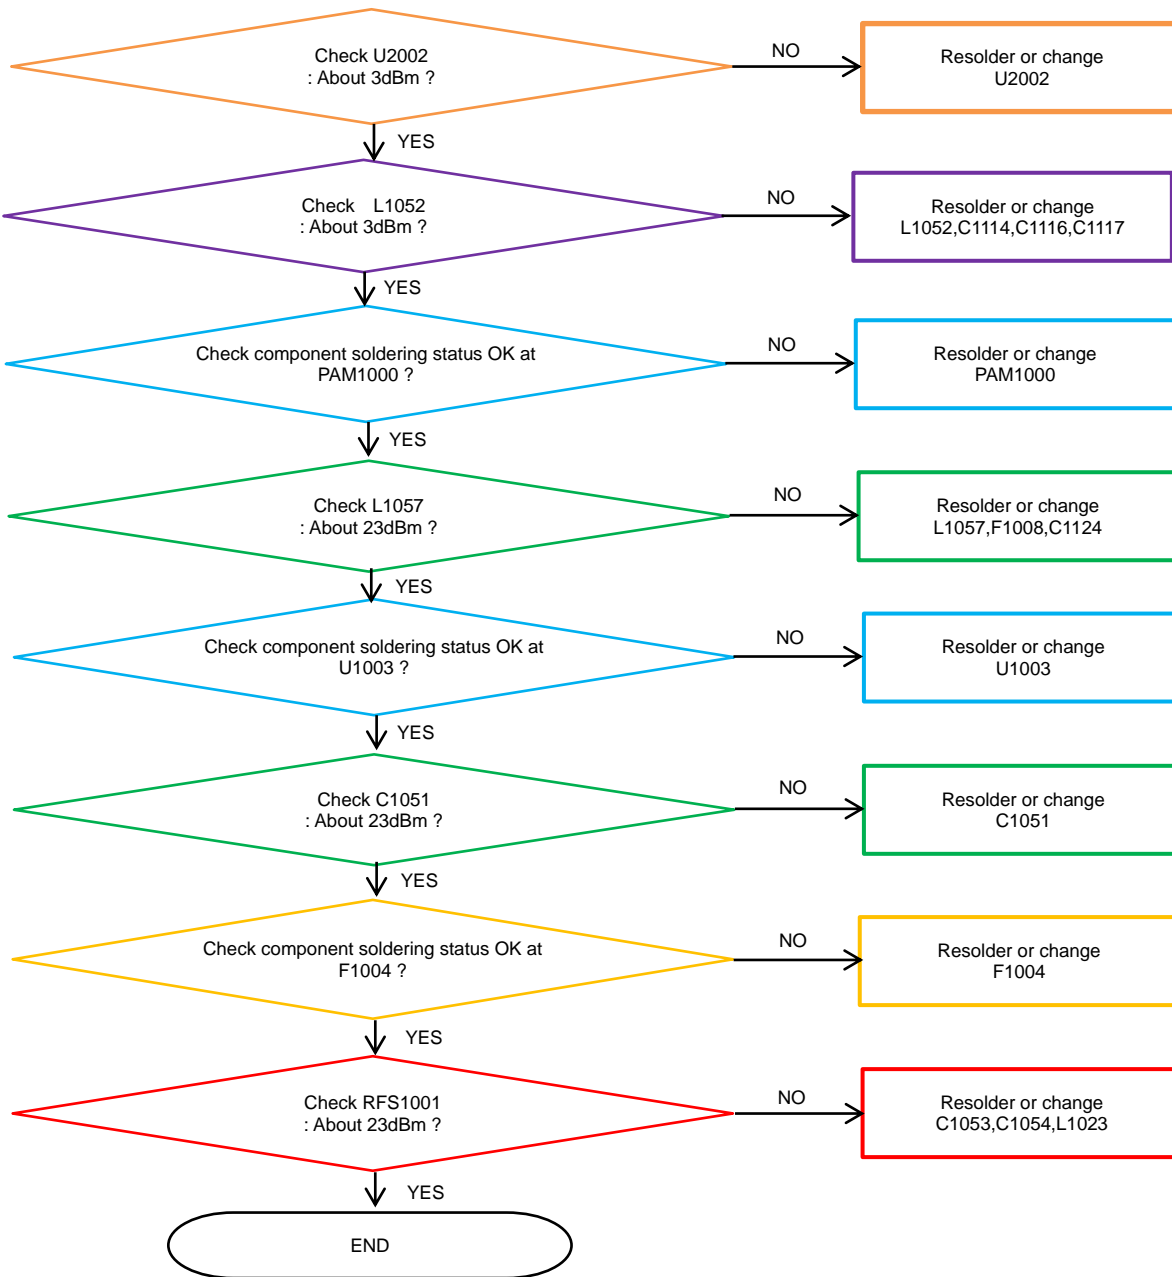

8. Level 3 Repair

8-4-36. WCDMA B2 TX [SM-A305G/GN/GT/YN], LTE B2 [SM-A305G/GN/GT]

8. Level 3 Repair

8-4-37. LTE B3 TX

8. Level 3 Repair

8-4-38. LTE, WCDMA B5 TX

8. Level 3 Repair

8-4-39. LTE, WCDMA B8 TX

8. Level 3 Repair

8-4-40. LTE B20 TX

8. Level 3 Repair

8-4-41. LTE B7 TX

8. Level 3 Repair

8-4-42. LTE B38, 41 TX

tamiraat.com منبع مقاله

Confidential and proprietary-the contents in this service guide subject to change without prior notice

Distribution, transmission, or infringement of any content or data from this document without Samsung's written authorization is strictly prohibited.

8. Level 3 Repair

8-4-43. LTE B40 TX

8. Level 3 Repair