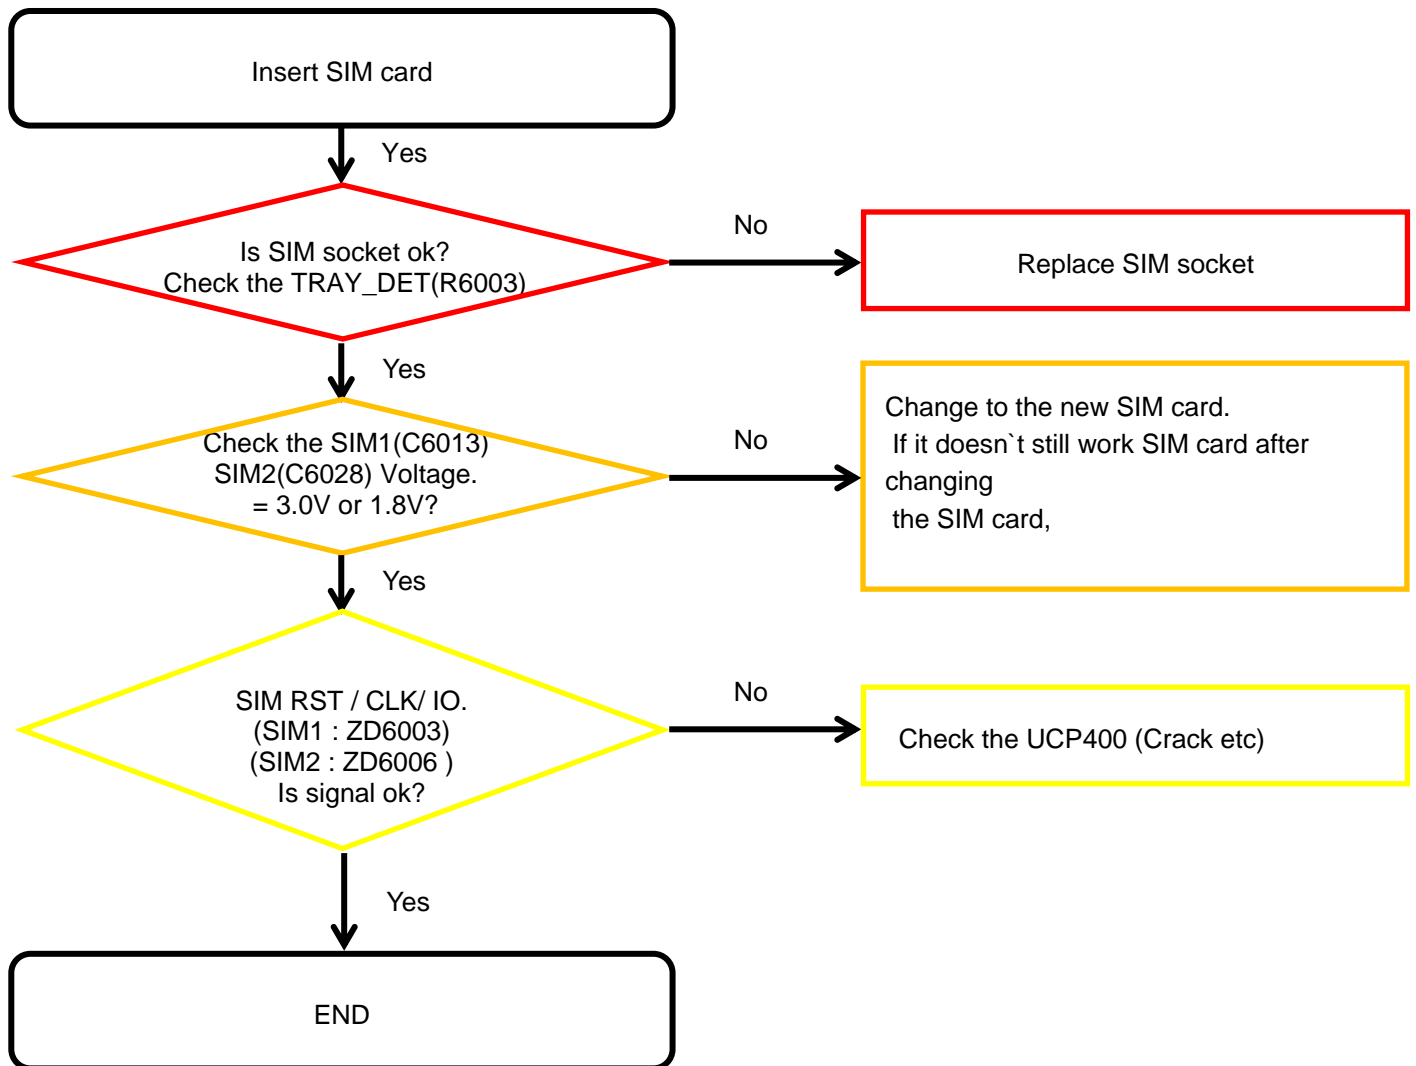

+ driver, ESD Safe Tweezer

8960 & Spectrum Analyzer

Soldering iron

8. Level 3 Repair

8-4-1. Power On

8. Level 3 Repair

8-4-2. Initial

8. Level 3 Repair

8-4-3. No Service

8. Level 3 Repair

8-4-4. SIM Part

8. Level 3 Repair

8-4-5. T-Flash Part

8. Level 3 Repair

8-4-6. Cable Charging Part

8. Level 3 Repair