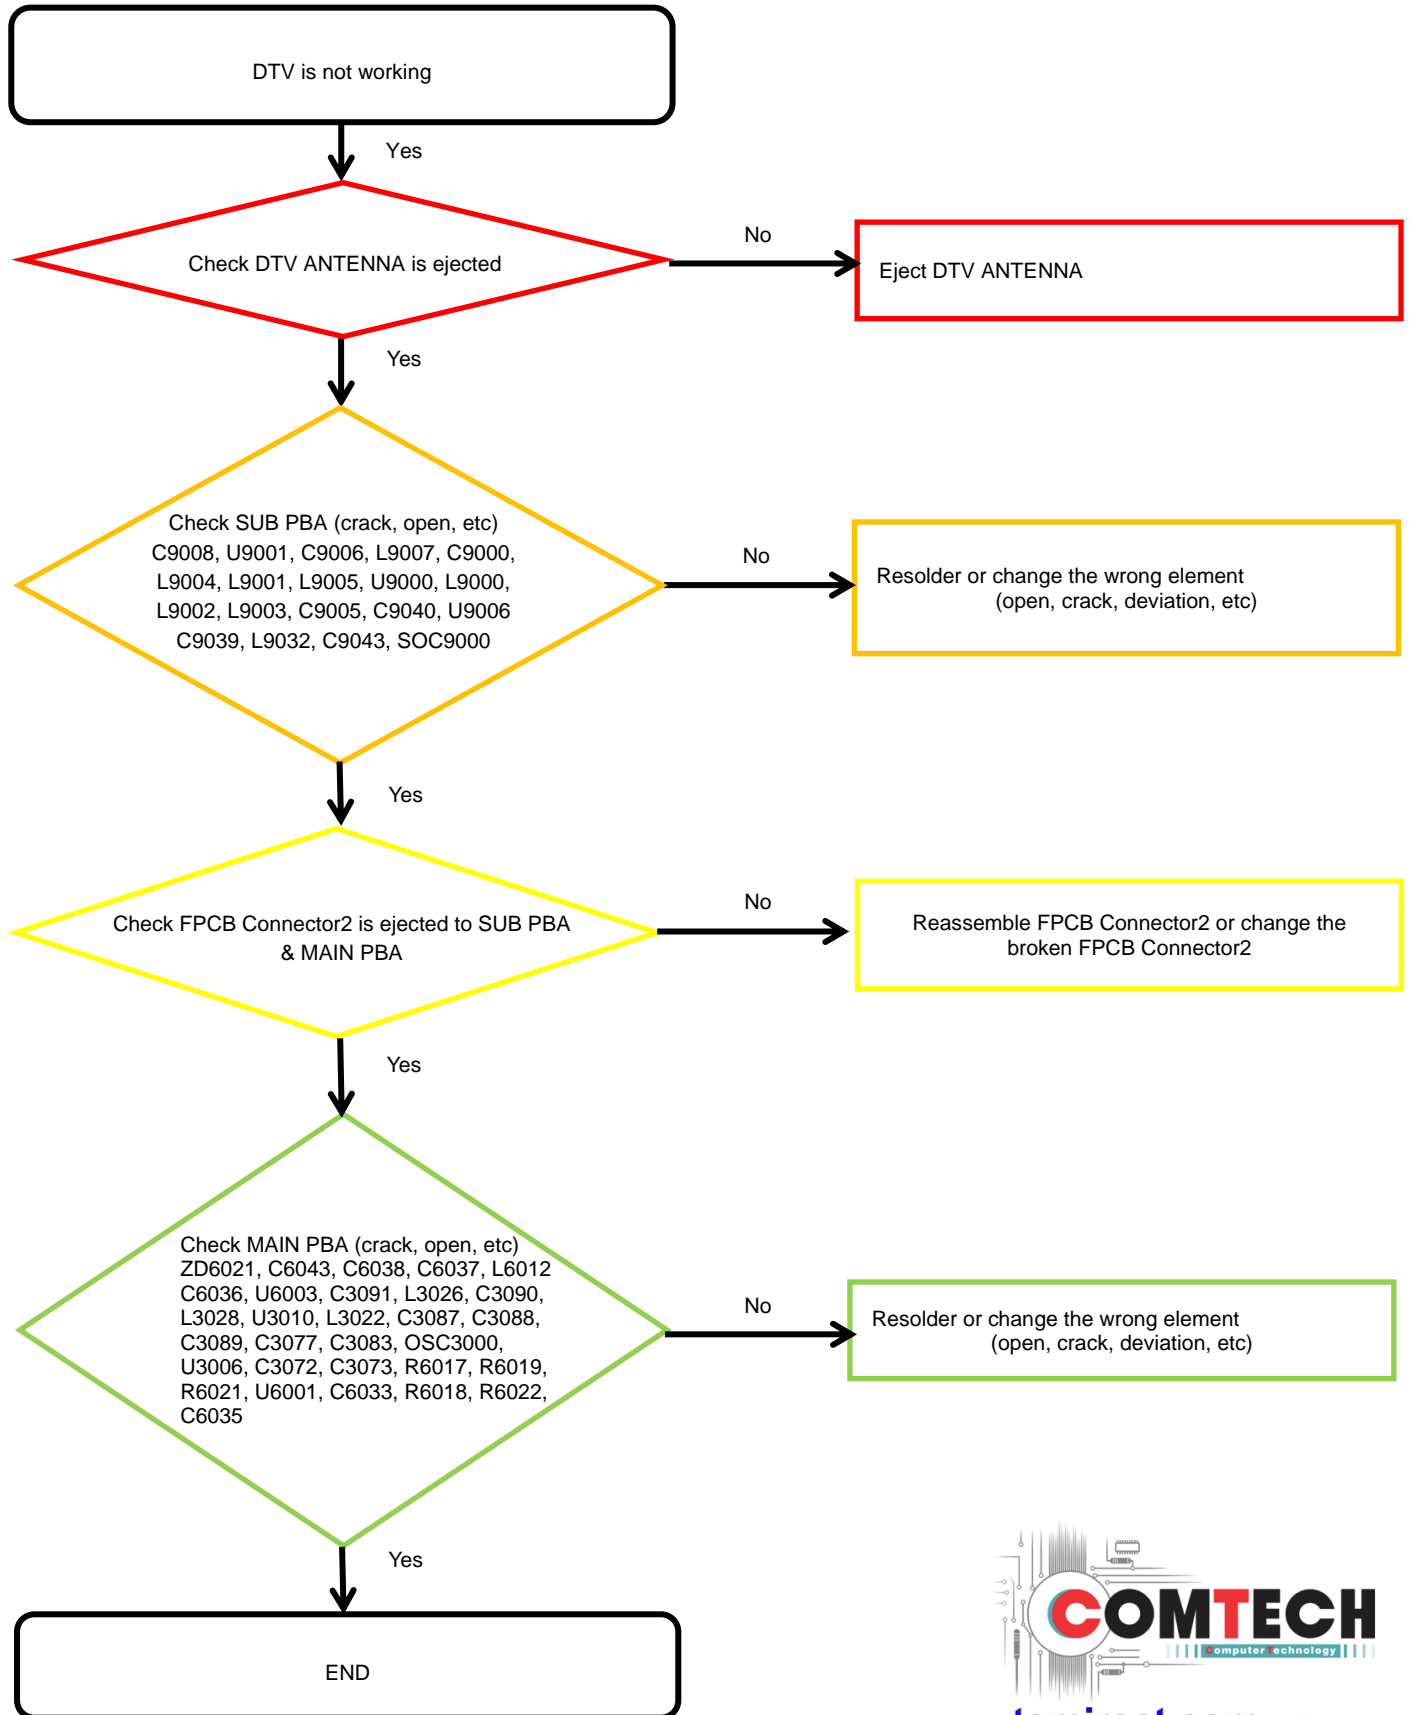

8-4-16. BT/WIFI

8. Level 3 Repair

8-4-17. GPS

8. Level 3 Repair

8-4-18. NFC (SM-A305FN/GN/YN Only)

8. Level 3 Repair

8-4-19. DTV (SM-A305GT Only)

8. Level 3 Repair