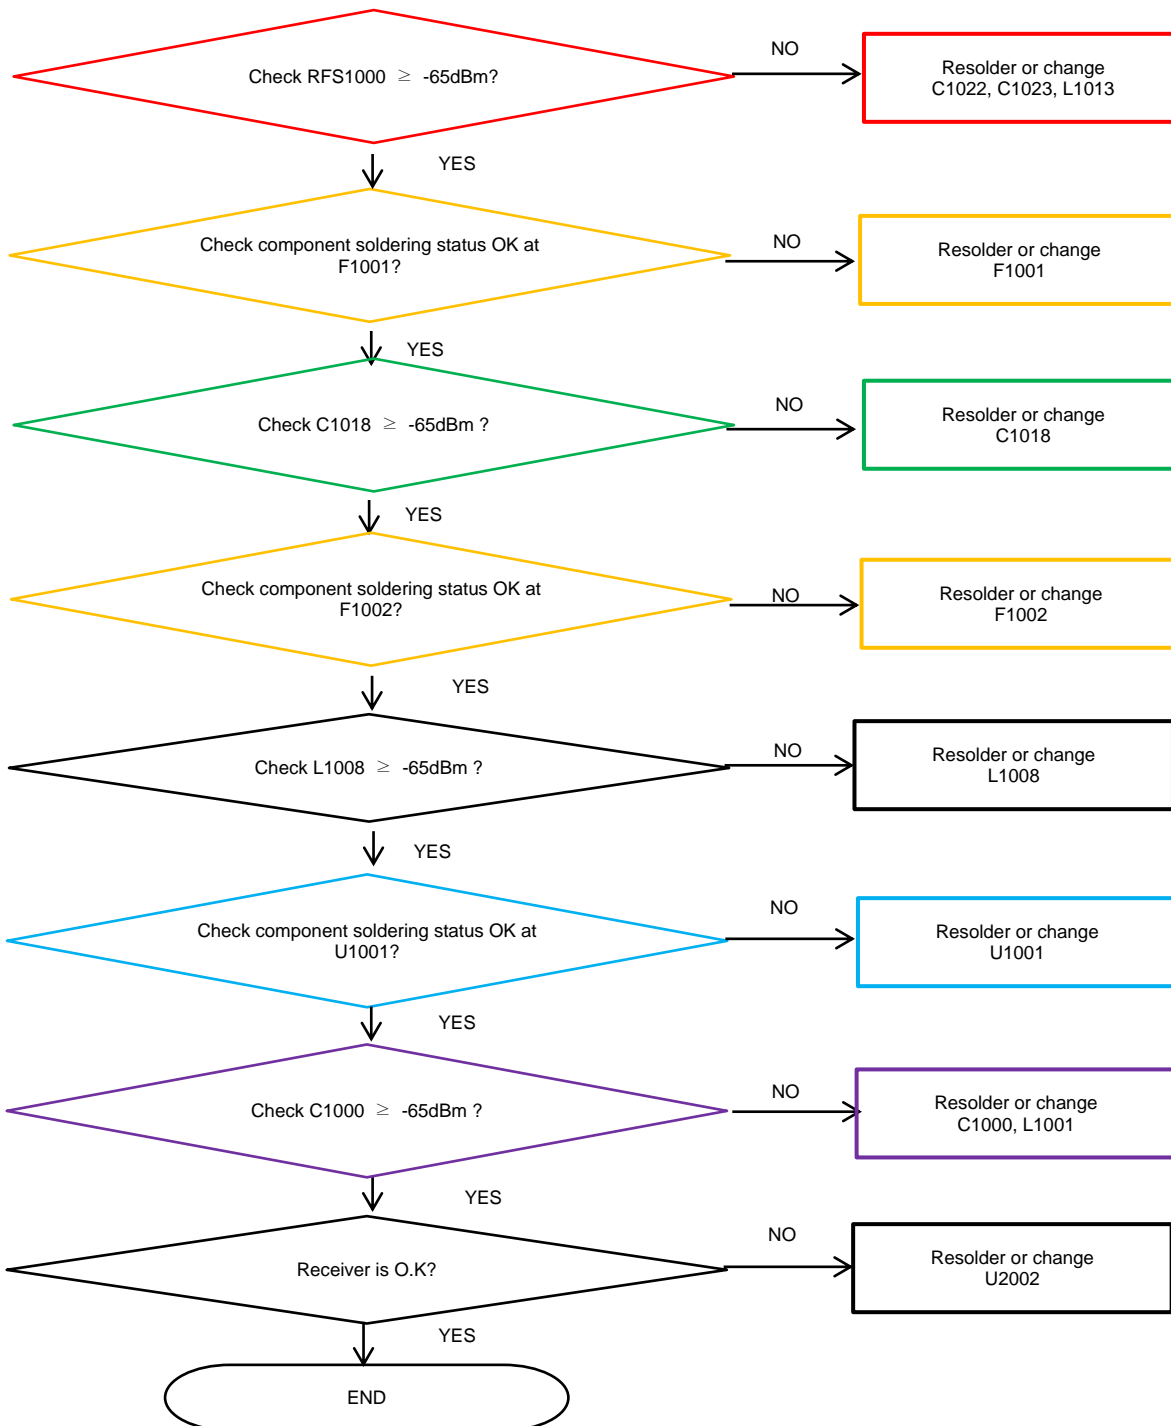

8. Level 3 Repair

8-4-20. LTE B1, WCDMA B1 Rx