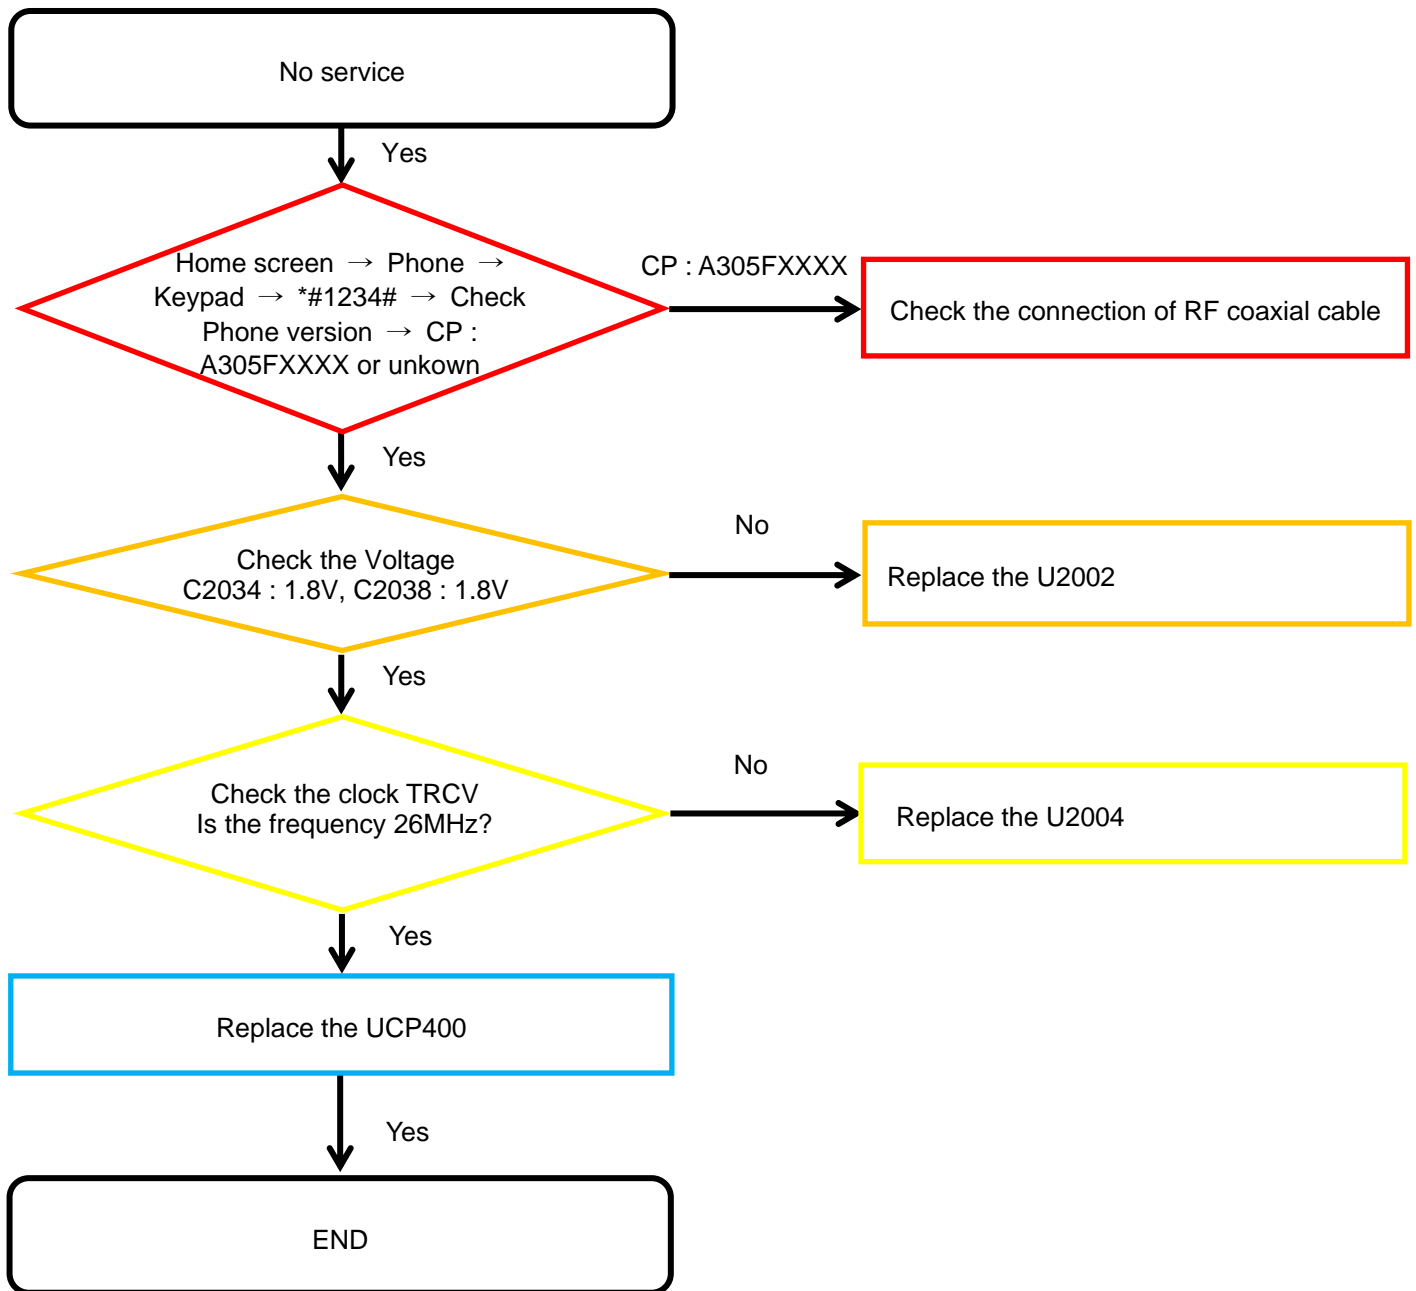

+ driver, ESD Safe Tweezer

8960 & Spectrum Analyzer

Soldering iron

8. Level 3 Repair

8-4-1. Power On

8. Level 3 Repair

8-4-2. Initial

8. Level 3 Repair

8-4-3. No Service

8. Level 3 Repair

8-4-4. SIM Part

8. Level 3 Repair

8-4-5. T-Flash Part

8. Level 3 Repair

8-4-6. Cable Charging Part

8. Level 3 Repair