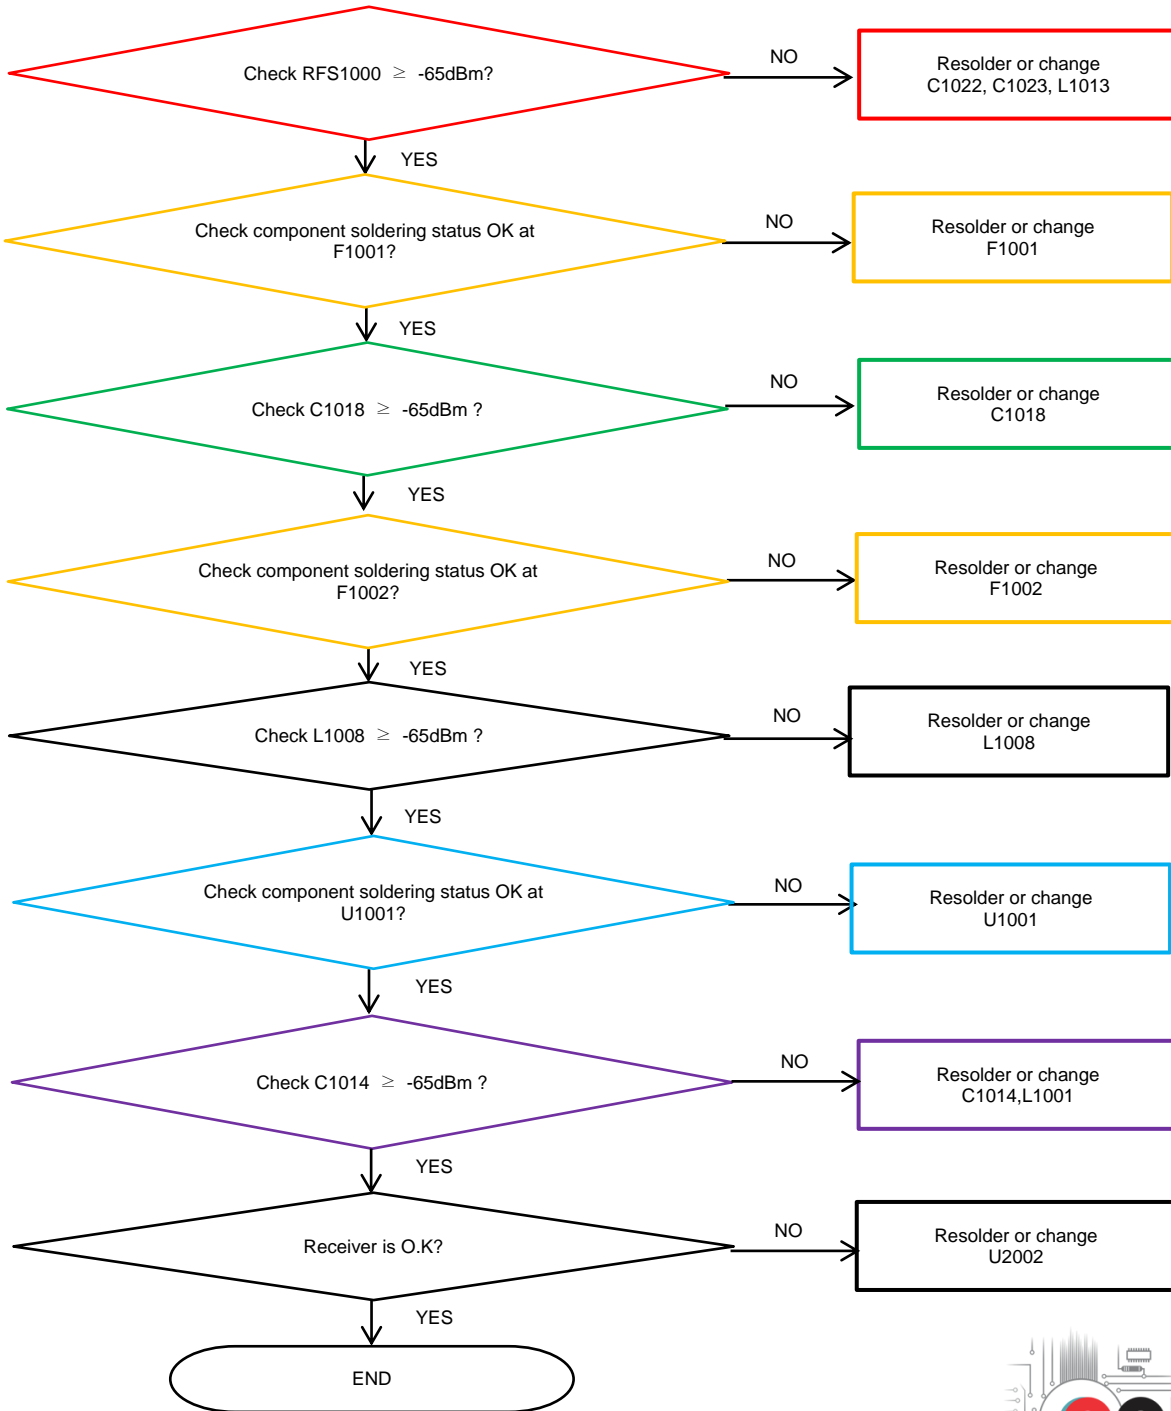

8-4-16. BT/WIFI

8. Level 3 Repair

8-4-17. GPS

8. Level 3 Repair

8-4-18. NFC (SM-A305FN/GN/YN Only)

8. Level 3 Repair

8-4-19. DTV (SM-A305GT Only)

8. Level 3 Repair

8-4-20. LTE B1, WCDMA B1 Rx

8. Level 3 Repair

8-4-21. WCDMA B2 / PCS RX, LTEB2 [SM-A305G/GN/GT]

tamiraat.com منبع مقاله

8. Level 3 Repair

8-4-22. LTE B3 / DCS RX

8. Level 3 Repair

8-4-23. LTE B4(B66) / WCDMA B4 RX [SM-A305G/GN/GT]