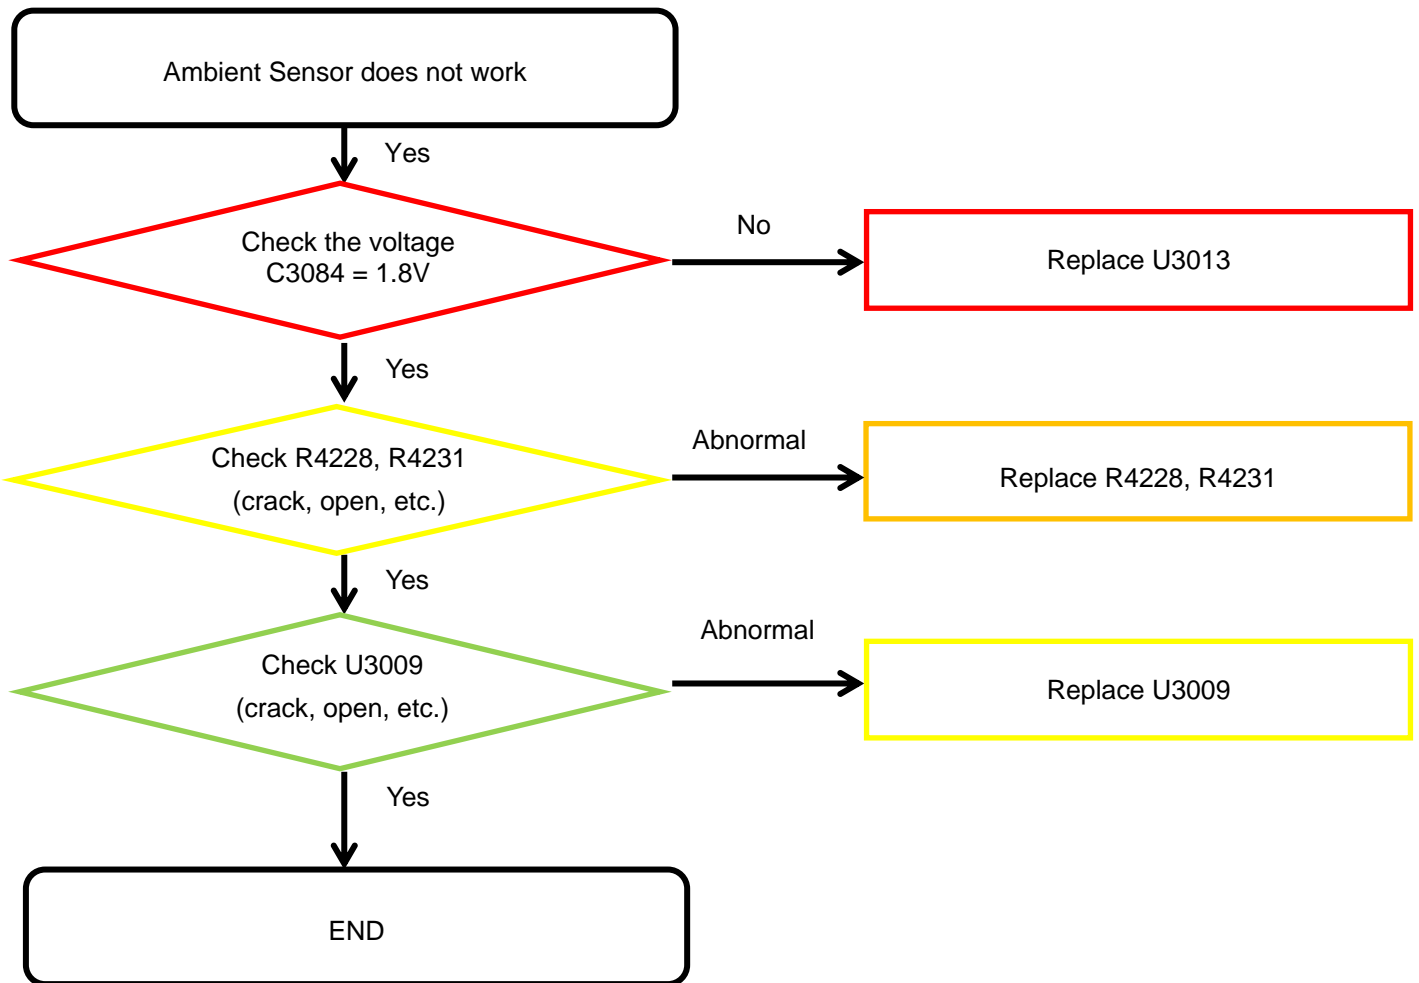

8-4-7-1. 6AXIS (Accelerator+Gyro) Sensor

8. Level 3 Repair

8-4-7-2. Proximity sensor

8. Level 3 Repair

8-4-7-3. Magnetic sensor

8. Level 3 Repair

8-4-7-4. Ambient sensor(RGB sensor)

8. Level 3 Repair