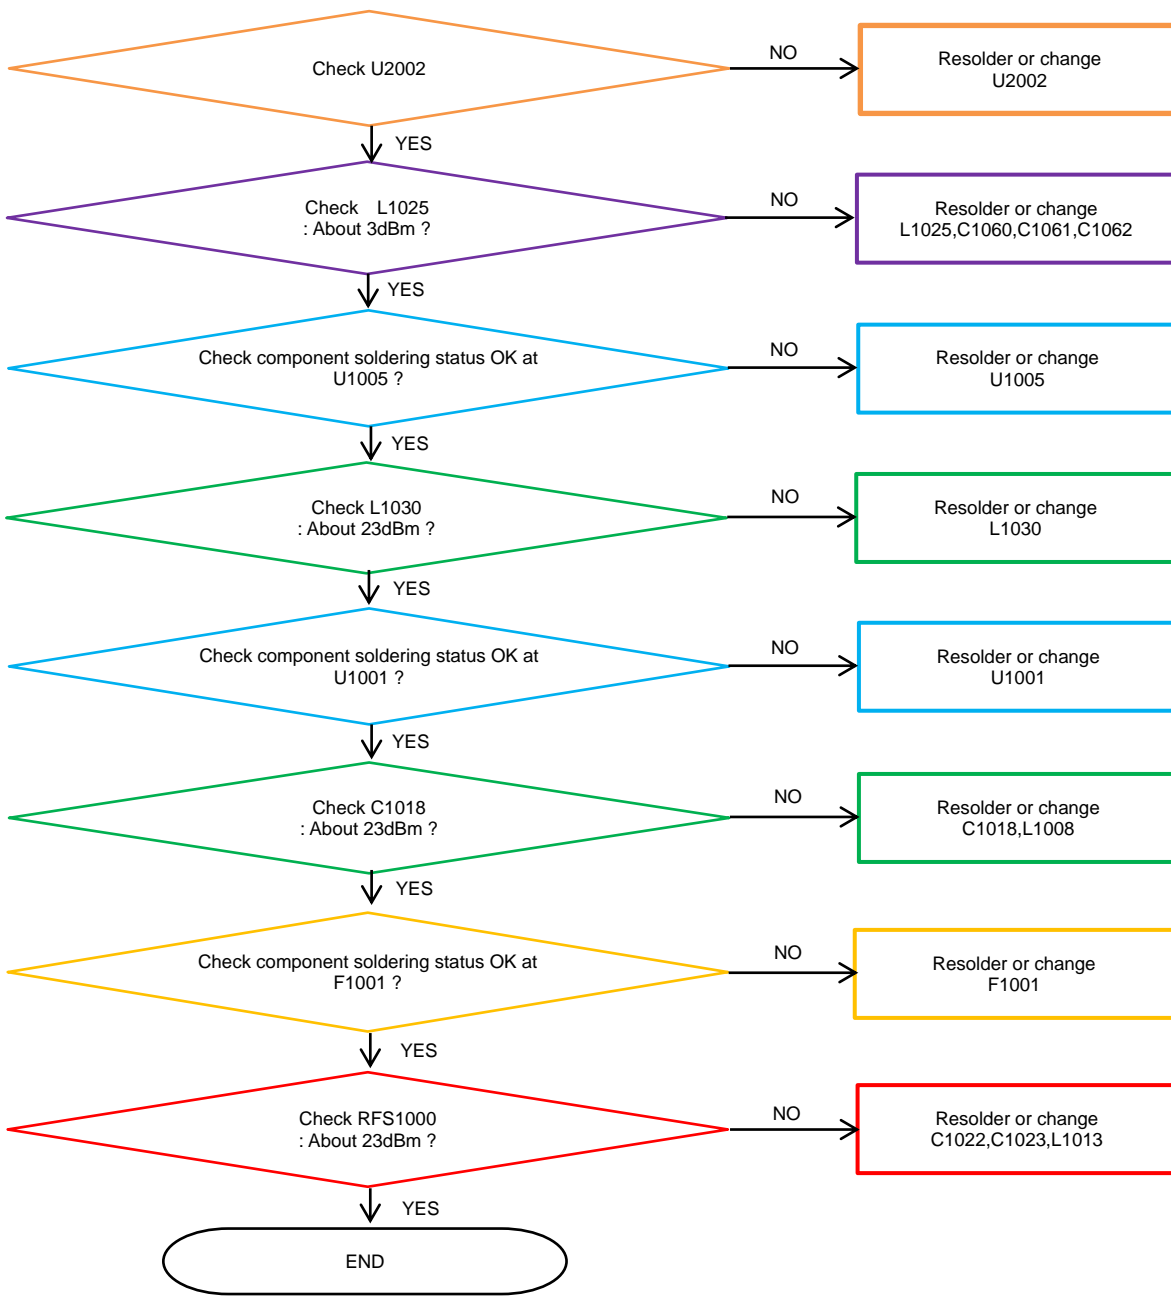

tamiraat.com منبع مقاله

8. Level 3 Repair

8-4-34. GSM1800/ GSM1900 TX [SM-A305F/FN/G/GN/GT/YN]

tamiraat.com منبع مقاله

8. Level 3 Repair

8-4-35. LTE, WCDMA B1 TX [SM-A305F/FN/G/GN/GT/YN]

tamiraat.com منبع مقاله

8. Level 3 Repair

8-4-36. WCDMA B2 TX [SM-A305G/GN/GT/YN], LTE B2 [SM-A305G/GN/GT]

8. Level 3 Repair

8-4-37. LTE B3 TX

8. Level 3 Repair

8-4-38. LTE, WCDMA B5 TX

8. Level 3 Repair

8-4-39. LTE, WCDMA B8 TX