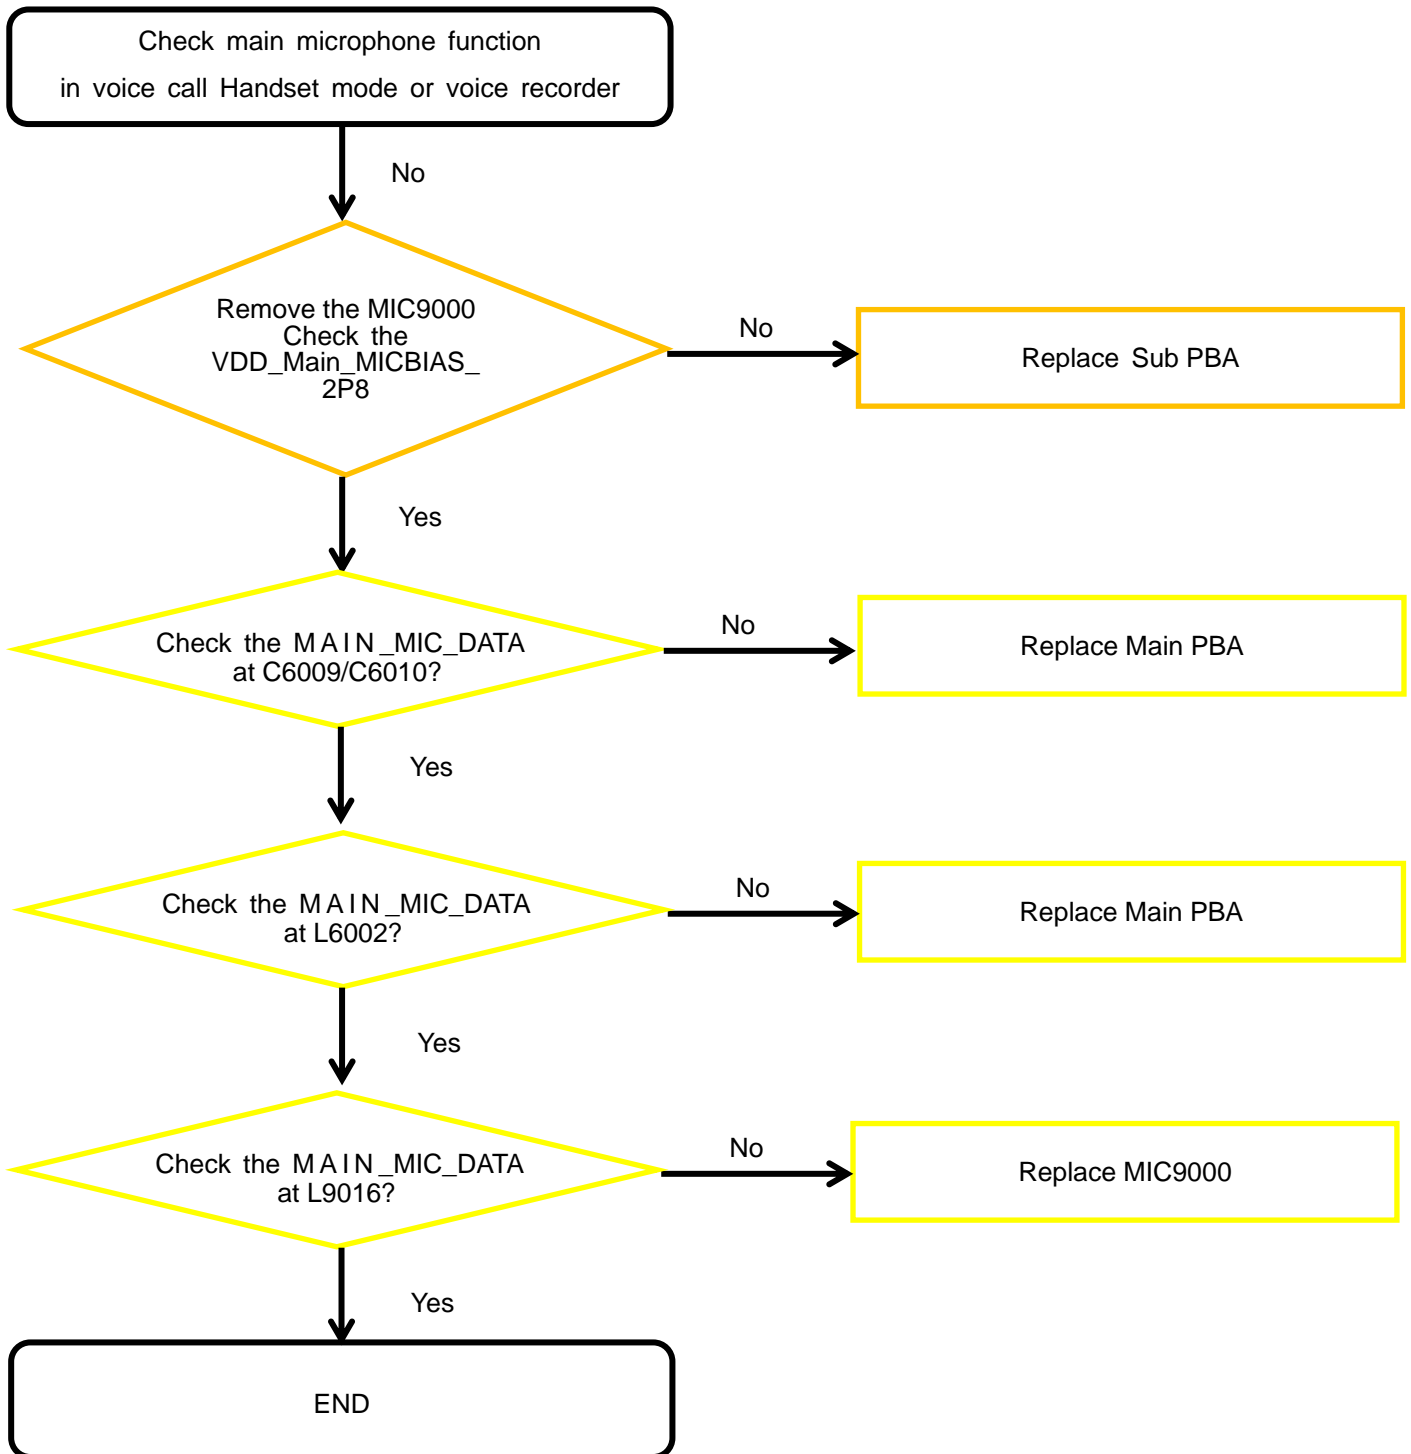

8-4-3. No Service

8. Level 3 Repair

8-4-4. SIM Part

8. Level 3 Repair

8-4-5. T-Flash Part

8. Level 3 Repair

8-4-6. Cable Charging Part

8. Level 3 Repair

8-4-7-1. 6AXIS (Accelerator+Gyro) Sensor

8. Level 3 Repair

8-4-7-2. Proximity sensor

8. Level 3 Repair

8-4-7-3. Magnetic sensor

8. Level 3 Repair

8-4-7-4. Ambient sensor(RGB sensor)

8. Level 3 Repair

8-4-7-5. Finger Print sensor

8. Level 3 Repair

8-4-8-1. Microphone Part - Main MIC

tamiraat.com منبع مقاله

8. Level 3 Repair

8-4-8-2. Microphone Part - Sub MIC

8. Level 3 Repair

8-4-9. Speaker Part