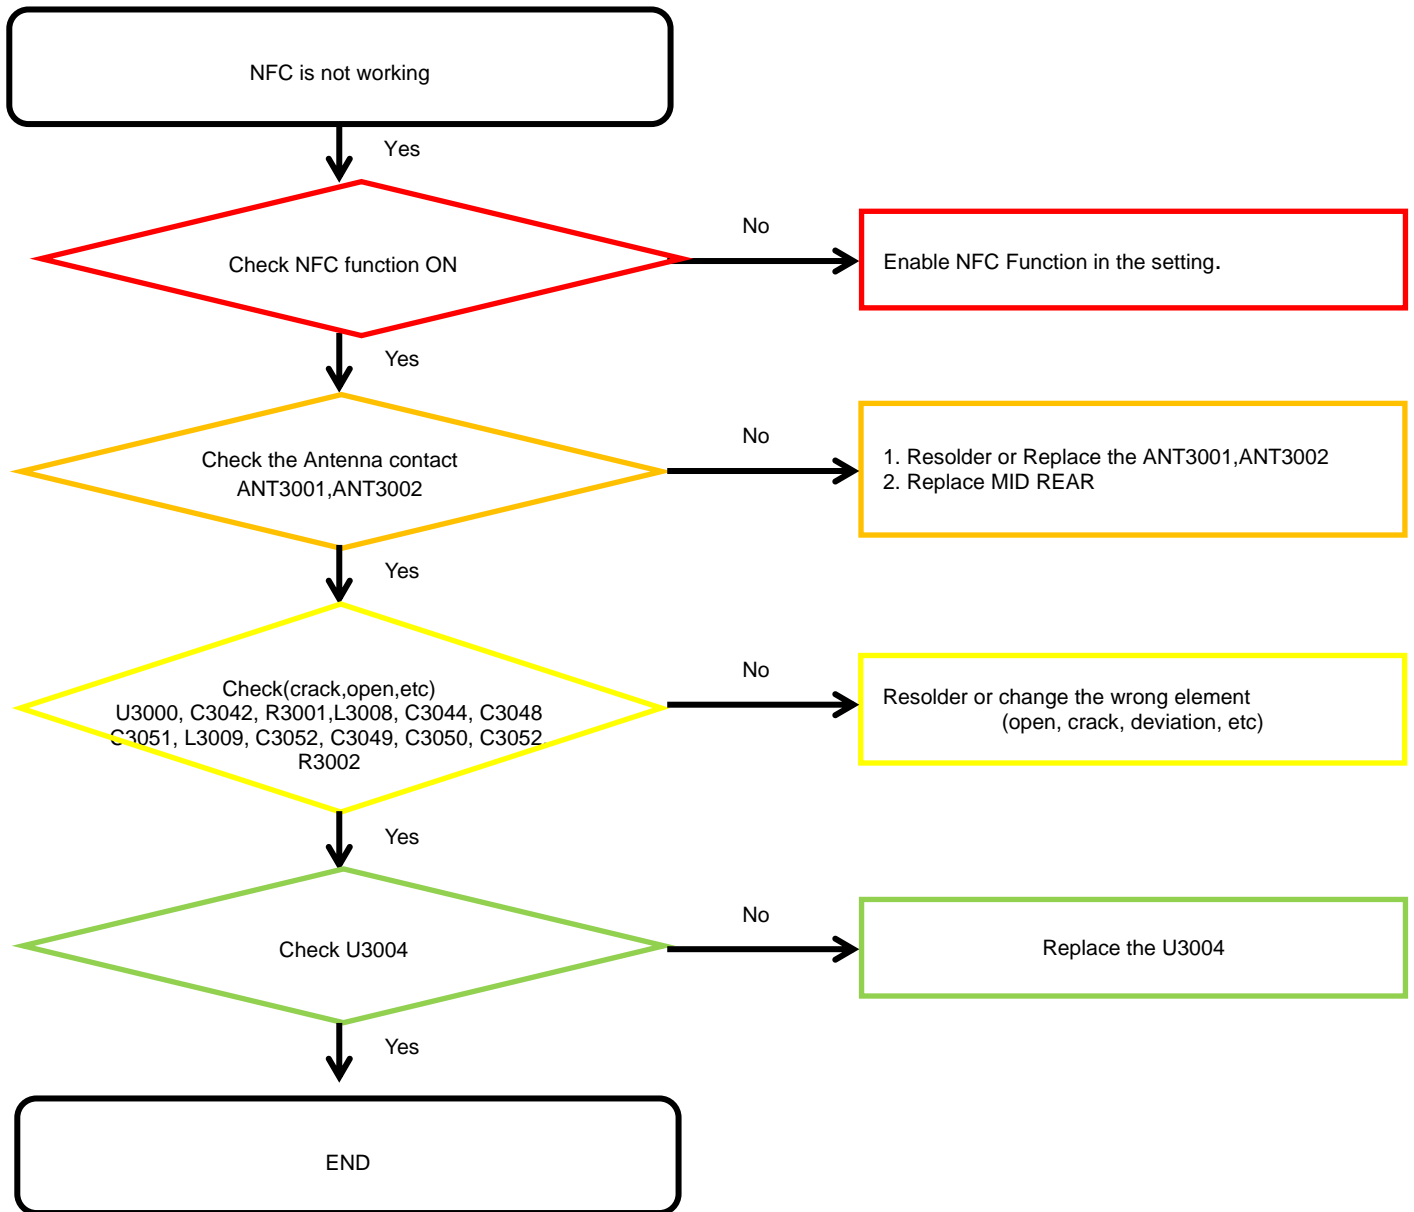

8-4-16. BT/WIFI

8. Level 3 Repair

8-4-17. GPS

8. Level 3 Repair

8-4-18. NFC (SM-A305FN/GN/YN Only)

8. Level 3 Repair

8-4-19. DTV (SM-A305GT Only)

8. Level 3 Repair