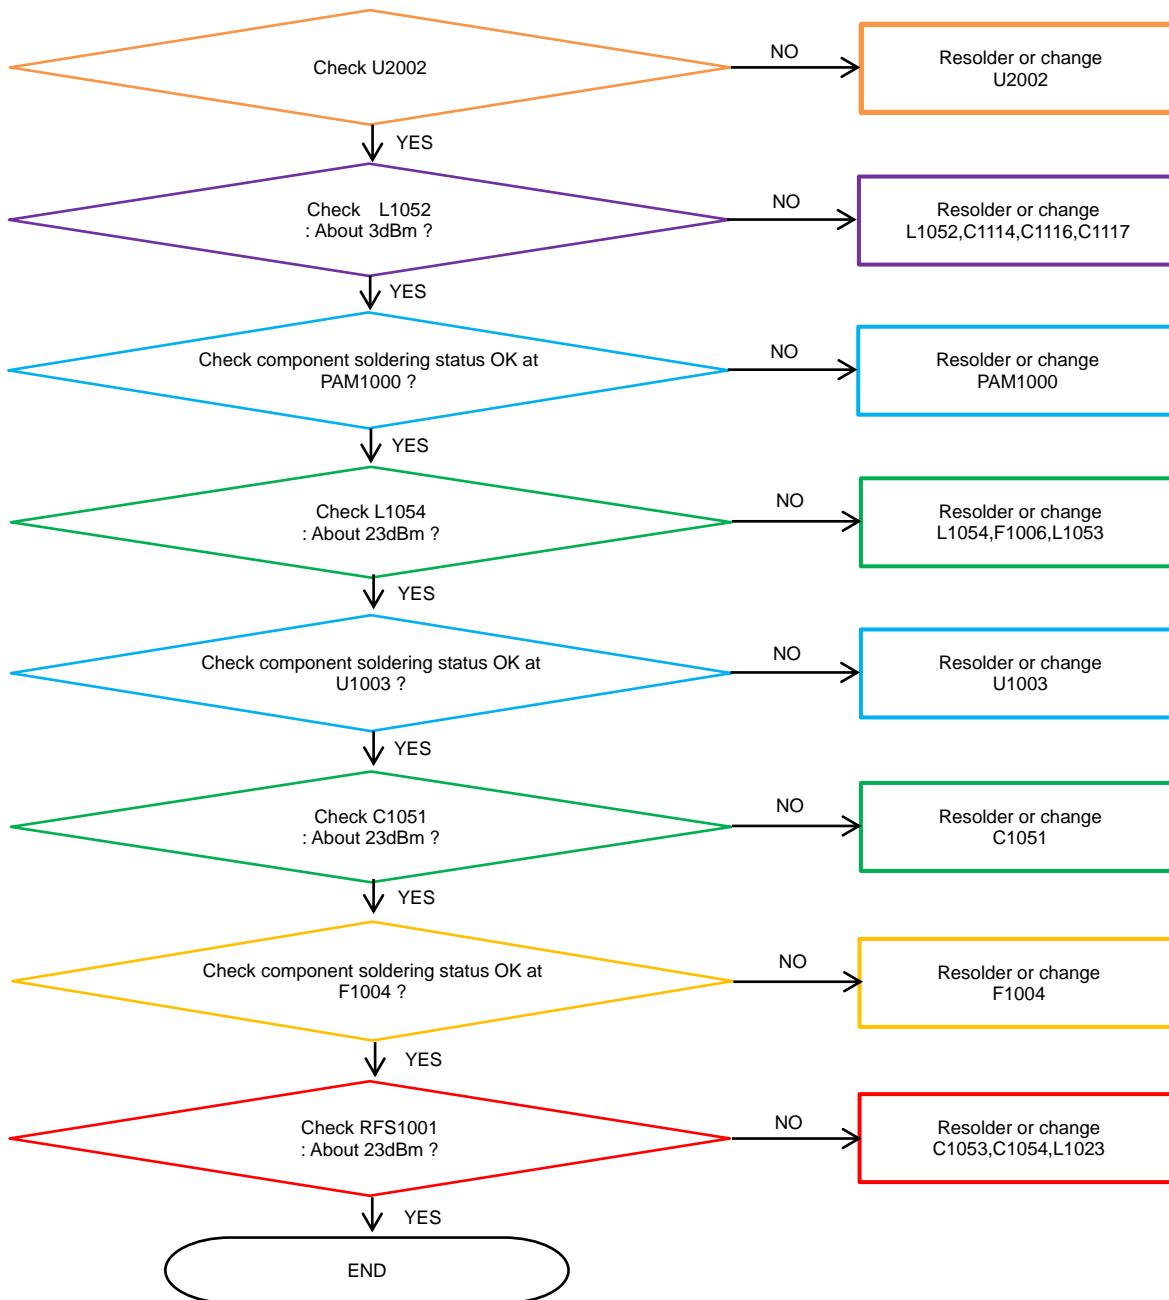

8. Level 3 Repair

8-4-40. LTE B20 TX

8. Level 3 Repair

8-4-41. LTE B7 TX

8. Level 3 Repair

8-4-42. LTE B38, 41 TX

tamiraat.com منبع مقاله

Confidential and proprietary-the contents in this service guide subject to change without prior notice

Distribution, transmission, or infringement of any content or data from this document without Samsung's written authorization is strictly prohibited.

8. Level 3 Repair

8-4-43. LTE B40 TX

8. Level 3 Repair