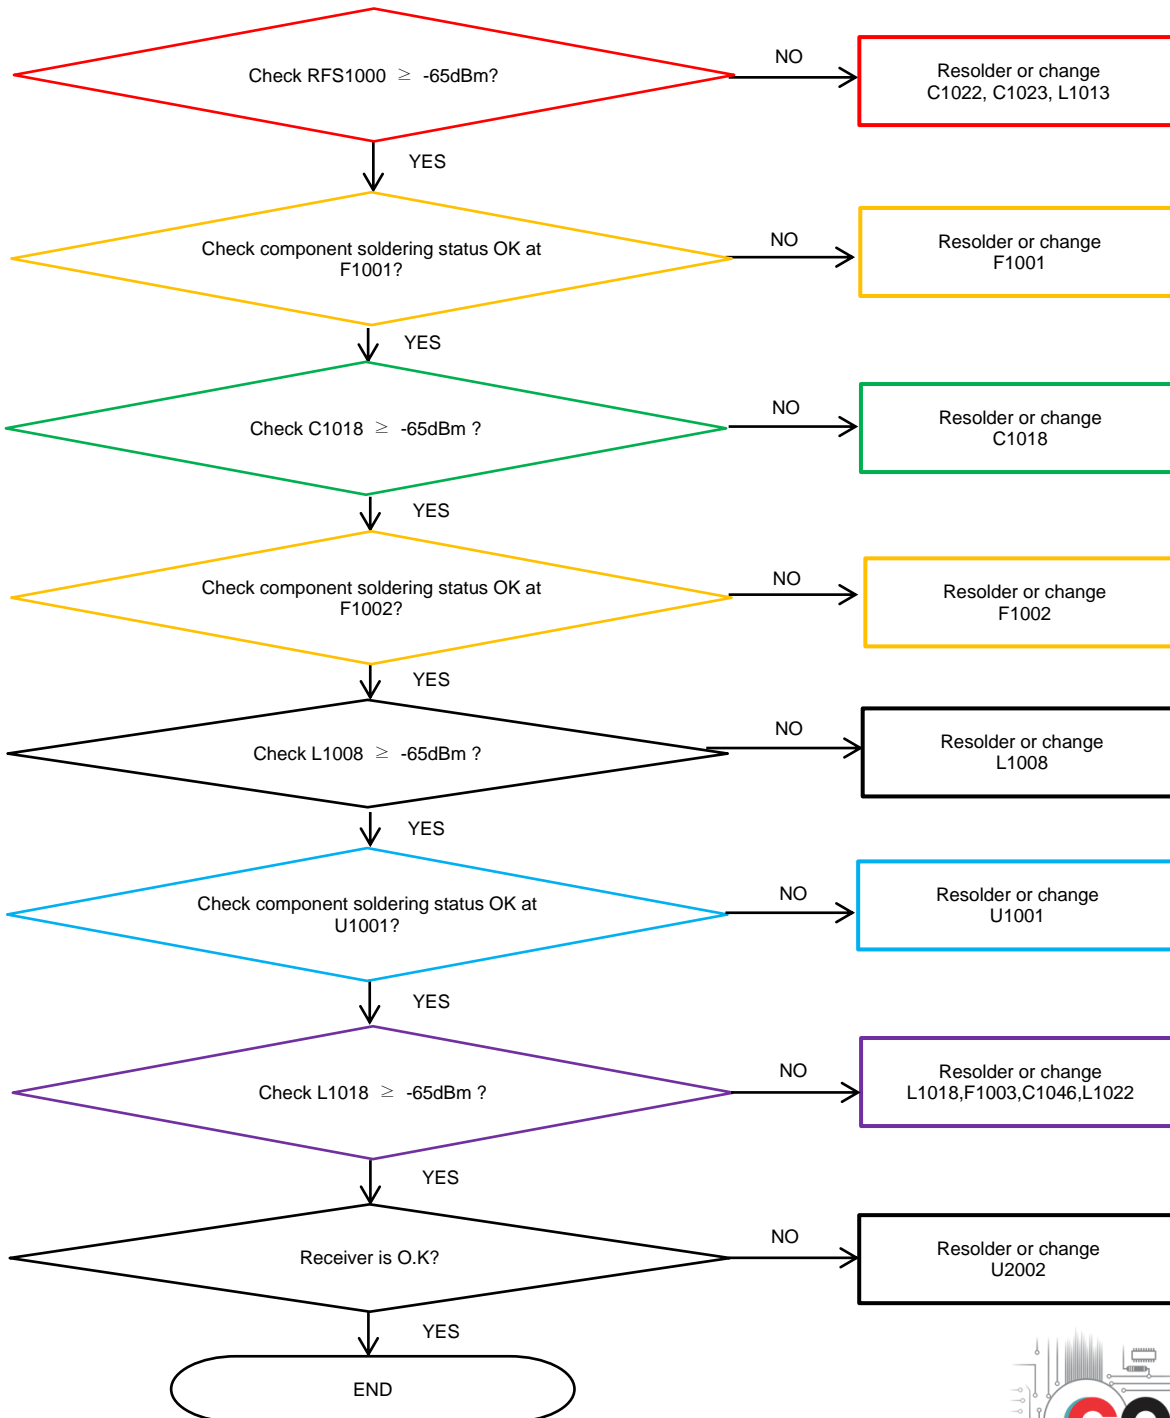

8-4-20. LTE B1, WCDMA B1 Rx

8. Level 3 Repair

8-4-21. WCDMA B2 / PCS RX, LTEB2 [SM-A305G/GN/GT]

tamiraat.com منبع مقاله

8. Level 3 Repair

8-4-22. LTE B3 / DCS RX

8. Level 3 Repair

8-4-23. LTE B4(B66) / WCDMA B4 RX [SM-A305G/GN/GT]