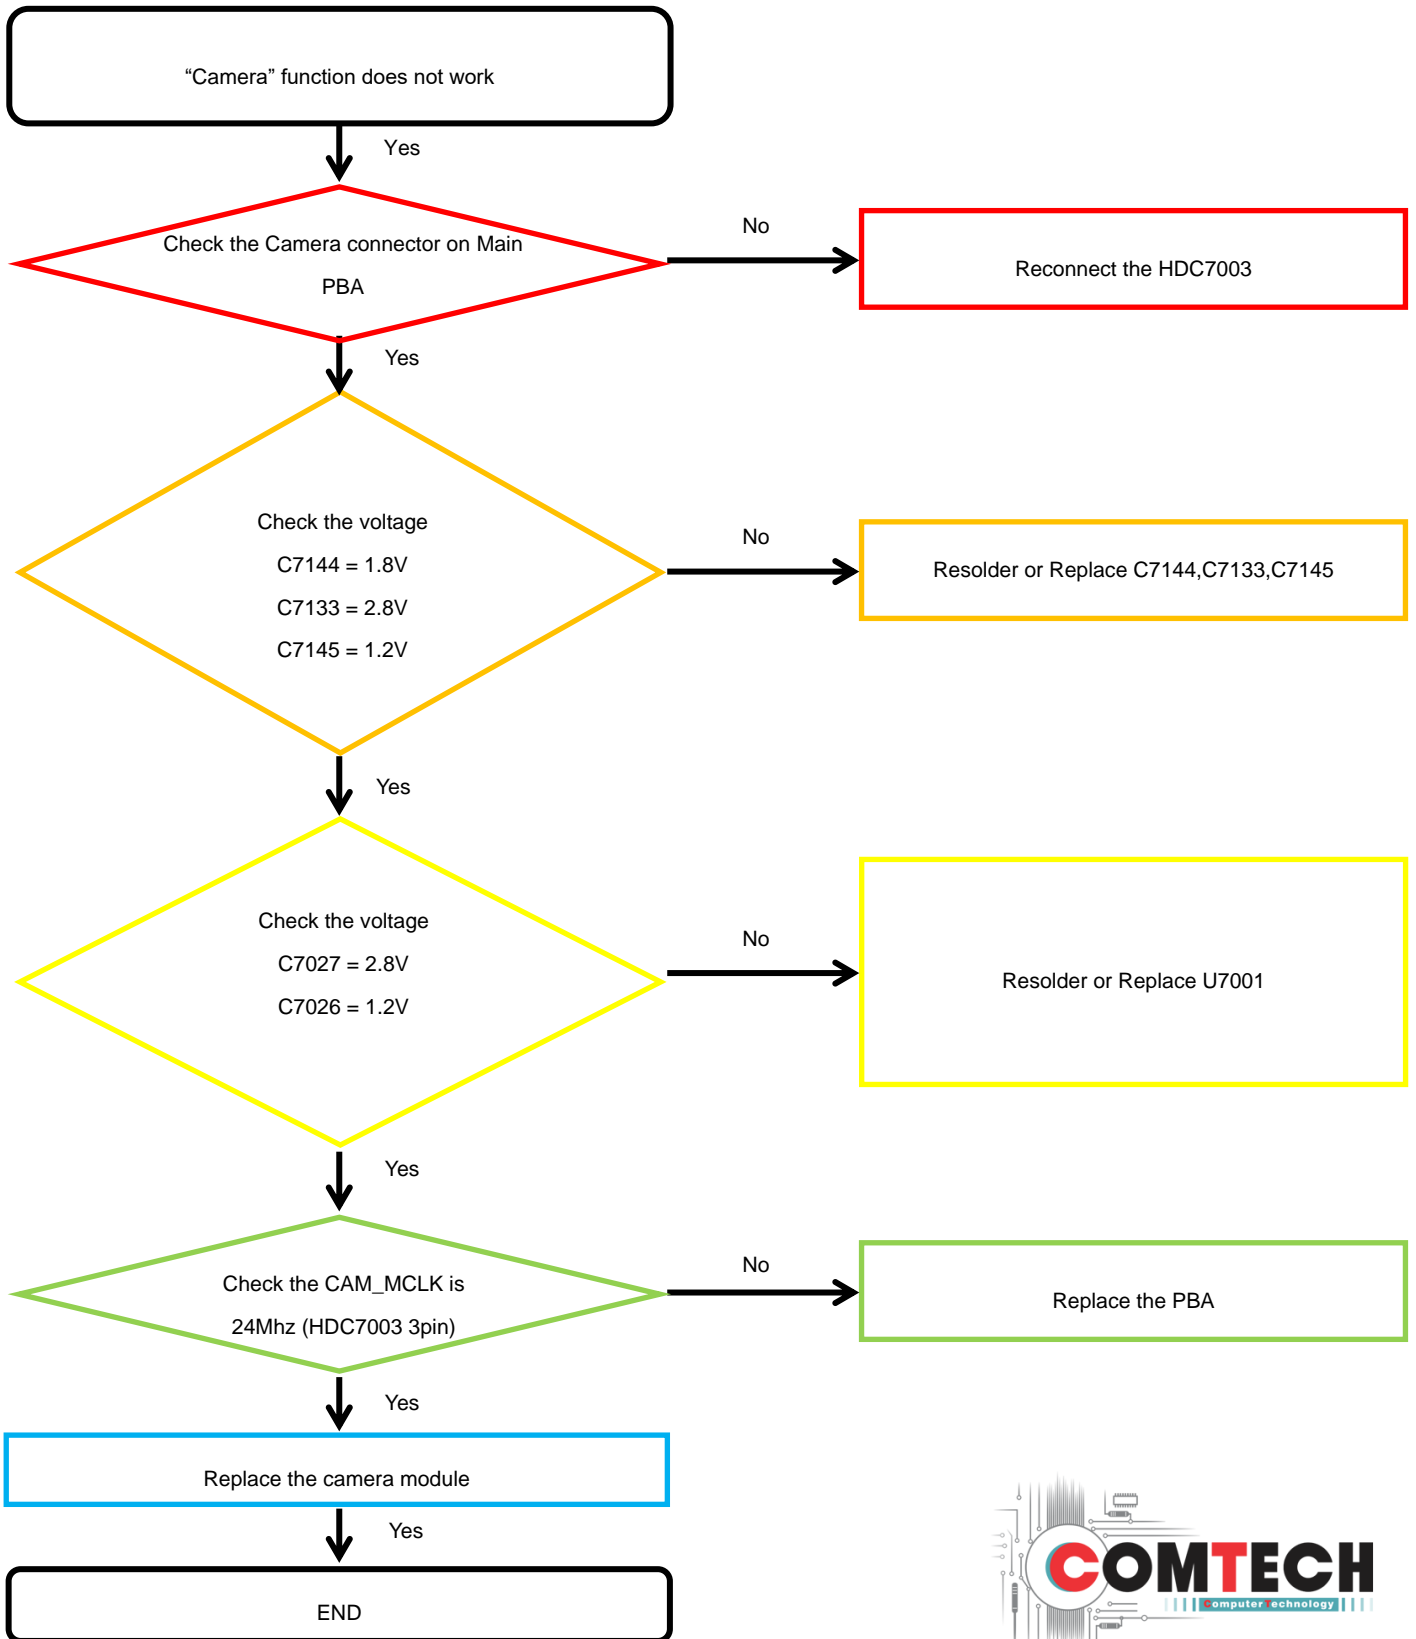

8. Level 3 Repair

8-4-10. Receiver Part

8. Level 3 Repair

8-4-11. Display

8. Level 3 Repair

8-4-12-1. 16M AF Rear CAMERA

8. Level 3 Repair

8-4-12-2. 5M FF Rear CAMERA