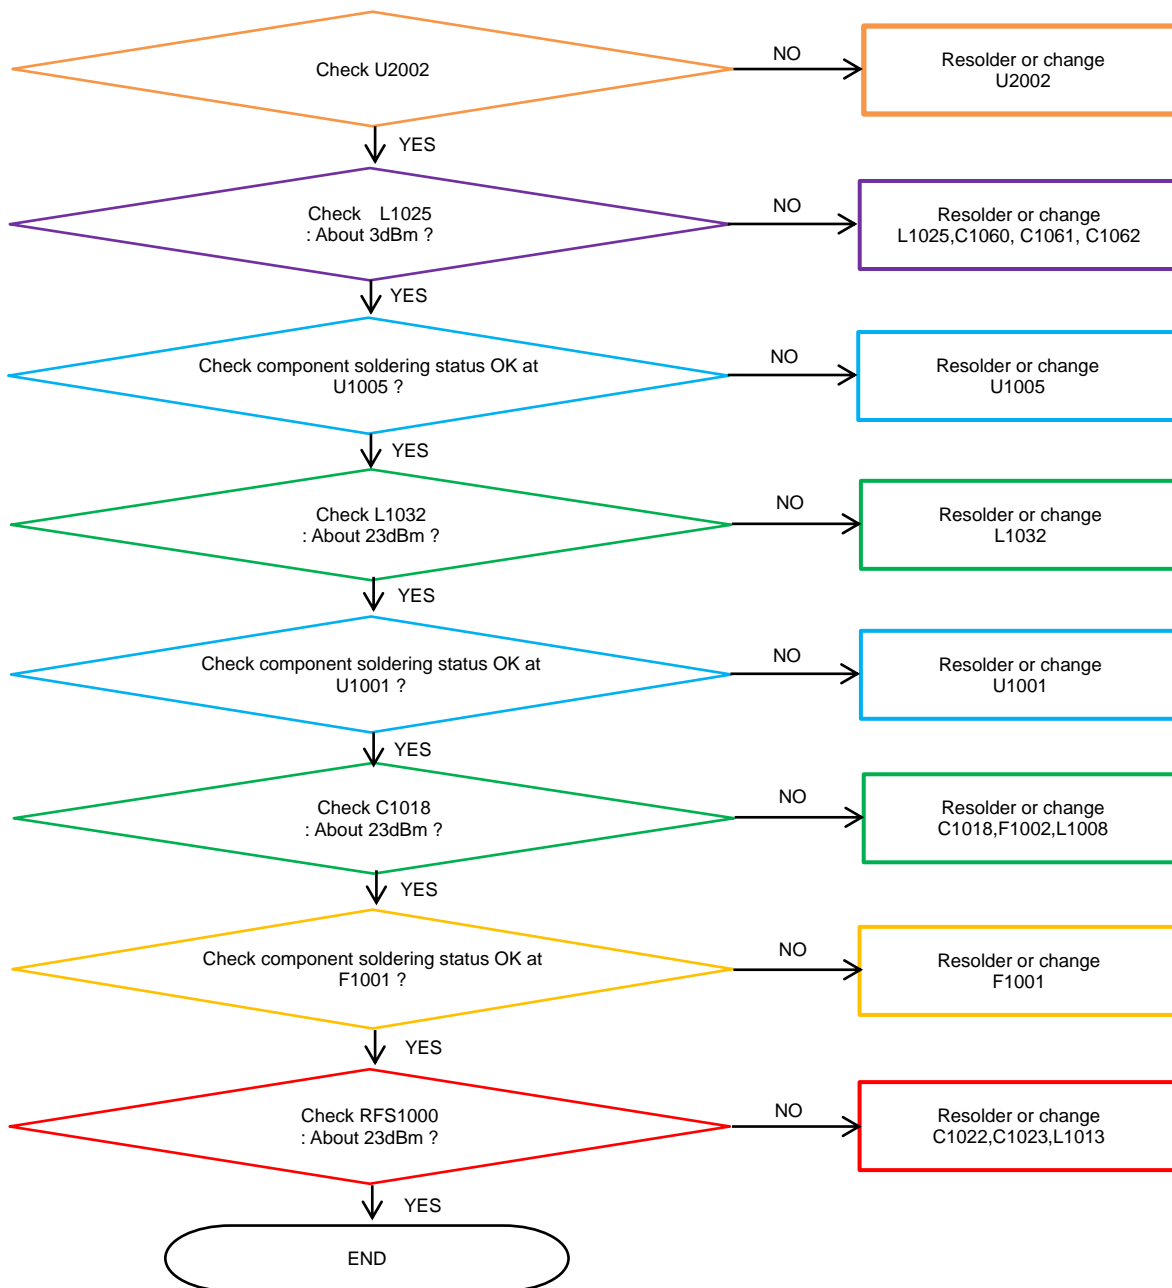

tamiraat.com منبع مقاله

8. Level 3 Repair

8-4-34. GSM1800/ GSM1900 TX [SM-A305F/FN/G/GN/GT/YN]

tamiraat.com منبع مقاله

8. Level 3 Repair

8-4-35. LTE, WCDMA B1 TX [SM-A305F/FN/G/GN/GT/YN]

tamiraat.com منبع مقاله

8. Level 3 Repair

8-4-36. WCDMA B2 TX [SM-A305G/GN/GT/YN], LTE B2 [SM-A305G/GN/GT]

8. Level 3 Repair

8-4-37. LTE B3 TX

8. Level 3 Repair

8-4-38. LTE, WCDMA B5 TX

8. Level 3 Repair

8-4-39. LTE, WCDMA B8 TX