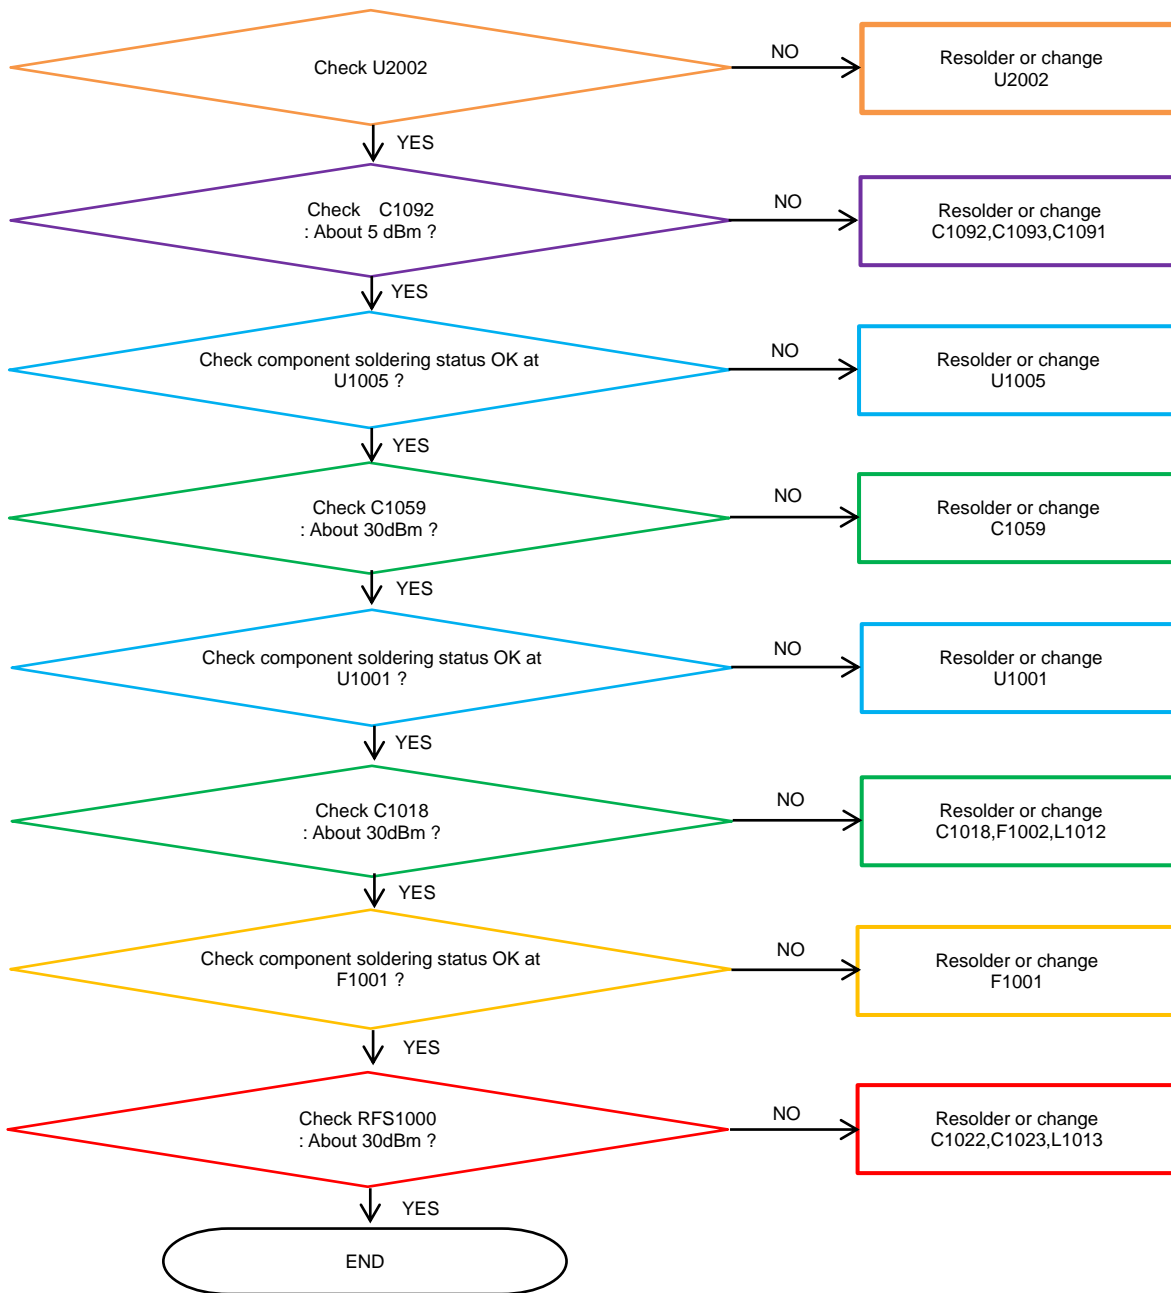

8. Level 3 Repair

8-4-34. GSM1800/ GSM1900 TX [SM-A305F/FN/G/GN/GT/YN]

tamiraat.com منبع مقاله