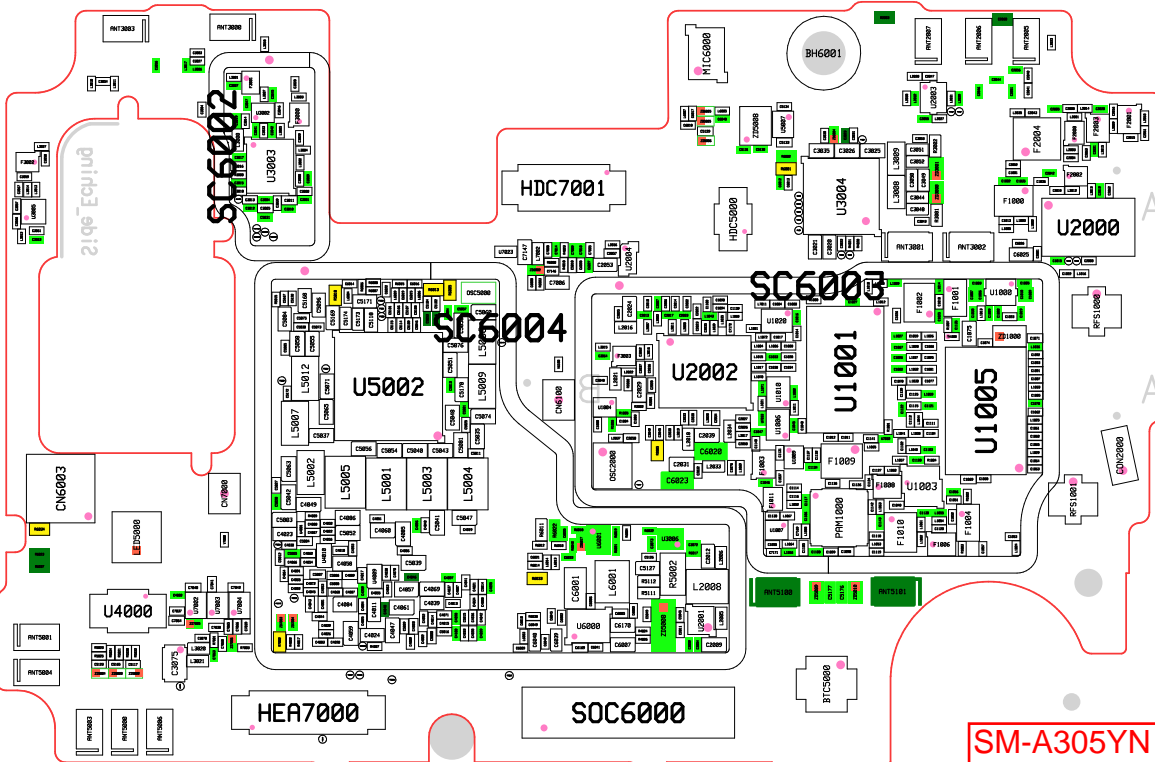

8. Level 3 Repair

SC6002

HDC7001

BH6001

M1C6000

U2000

SC6004

SC6003

U2002

U1001

U1005

CN6003

U4000

HEA7000

SOC6000

SM-A305F/FN/GT/G/GN/
Common

SOC6000

BTC5000

SM-A305YN

8. Level 3 Repair

8-3. Flow chart of Troubleshooting.

Oscilloscope

Digital Multimeter

Power Supply