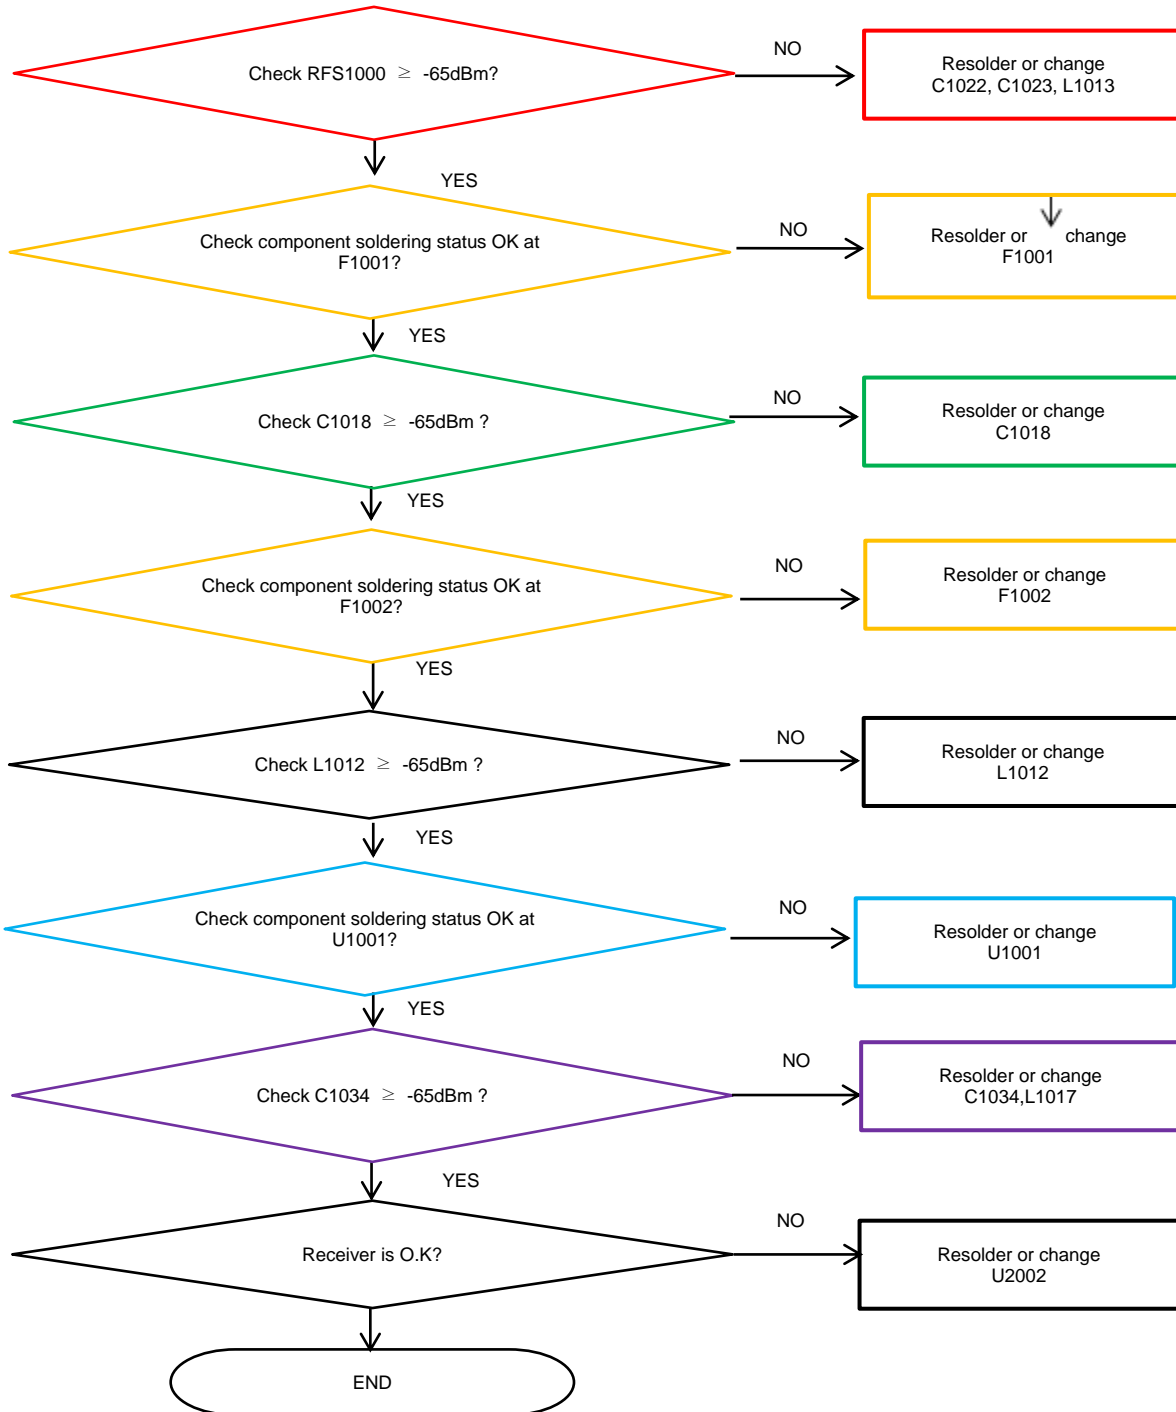

8. Level 3 Repair

8-4-24. LTE, WCDMA B5 / GSM850 RX

8. Level 3 Repair

8-4-25. LTE B8, WCDMA B8 / EGSM RX

tamiraat.com منبع مقاله

8. Level 3 Repair

8-4-26. LTE B20 RX

8. Level 3 Repair