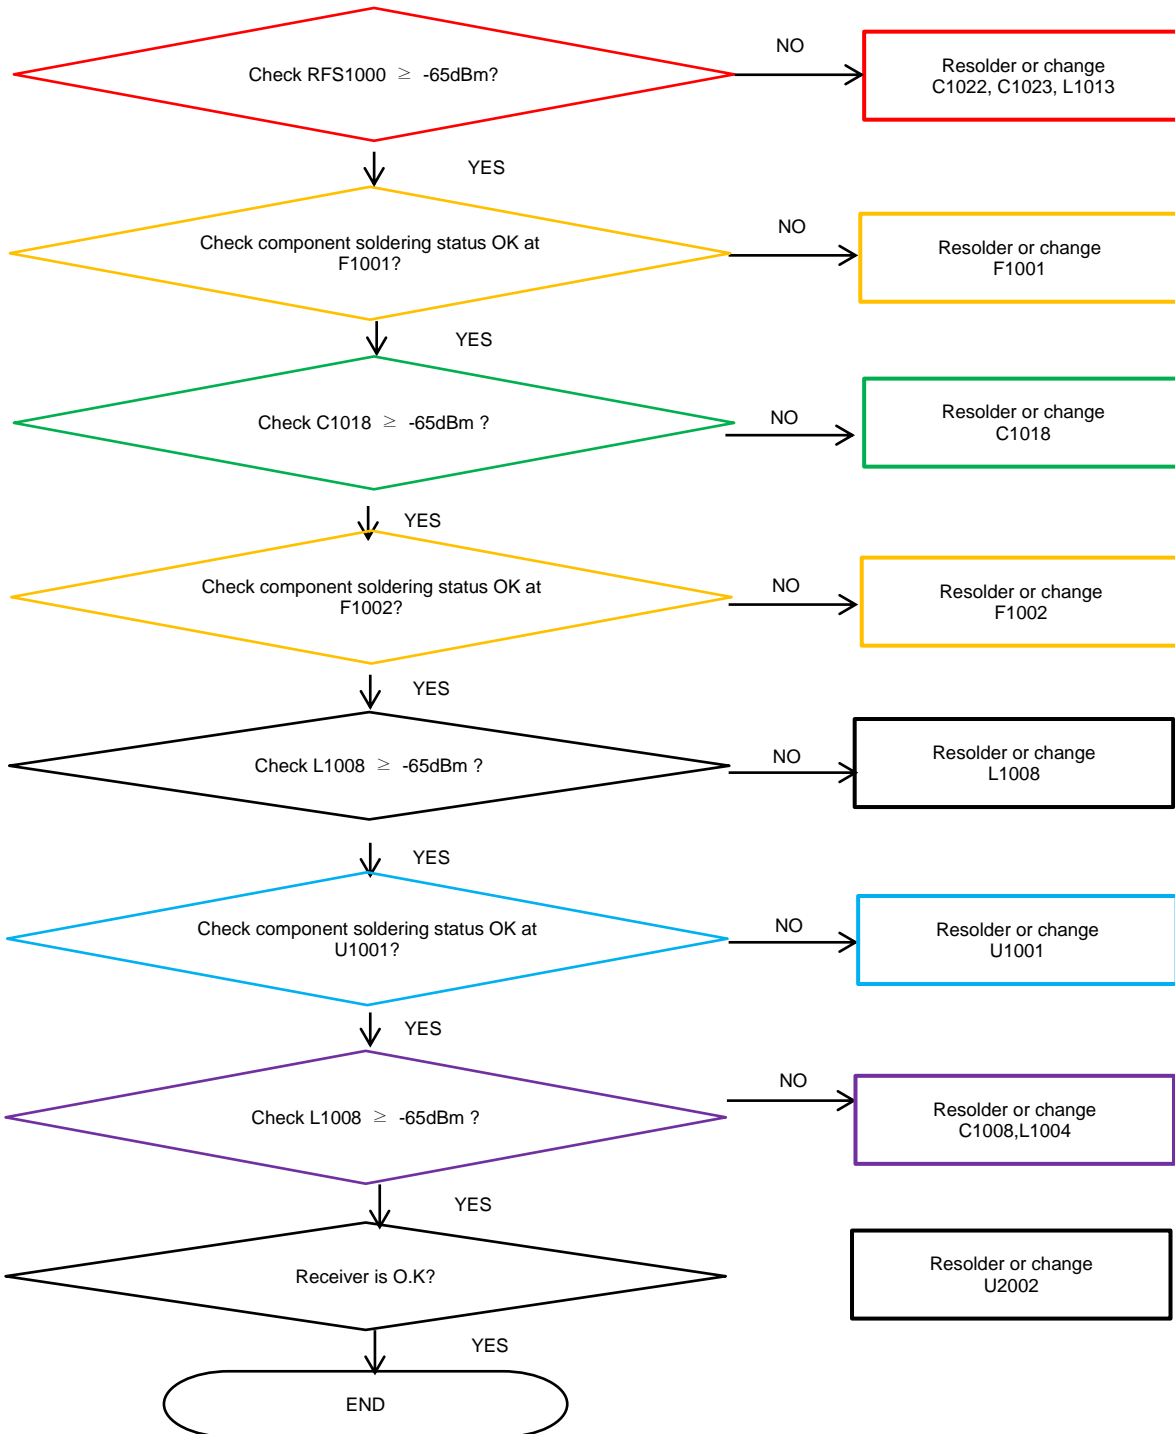

8. Level 3 Repair

8-4-21. WCDMA B2 / PCS RX, LTEB2 [SM-A305G/GN/GT]

tamiraat.com منبع مقاله