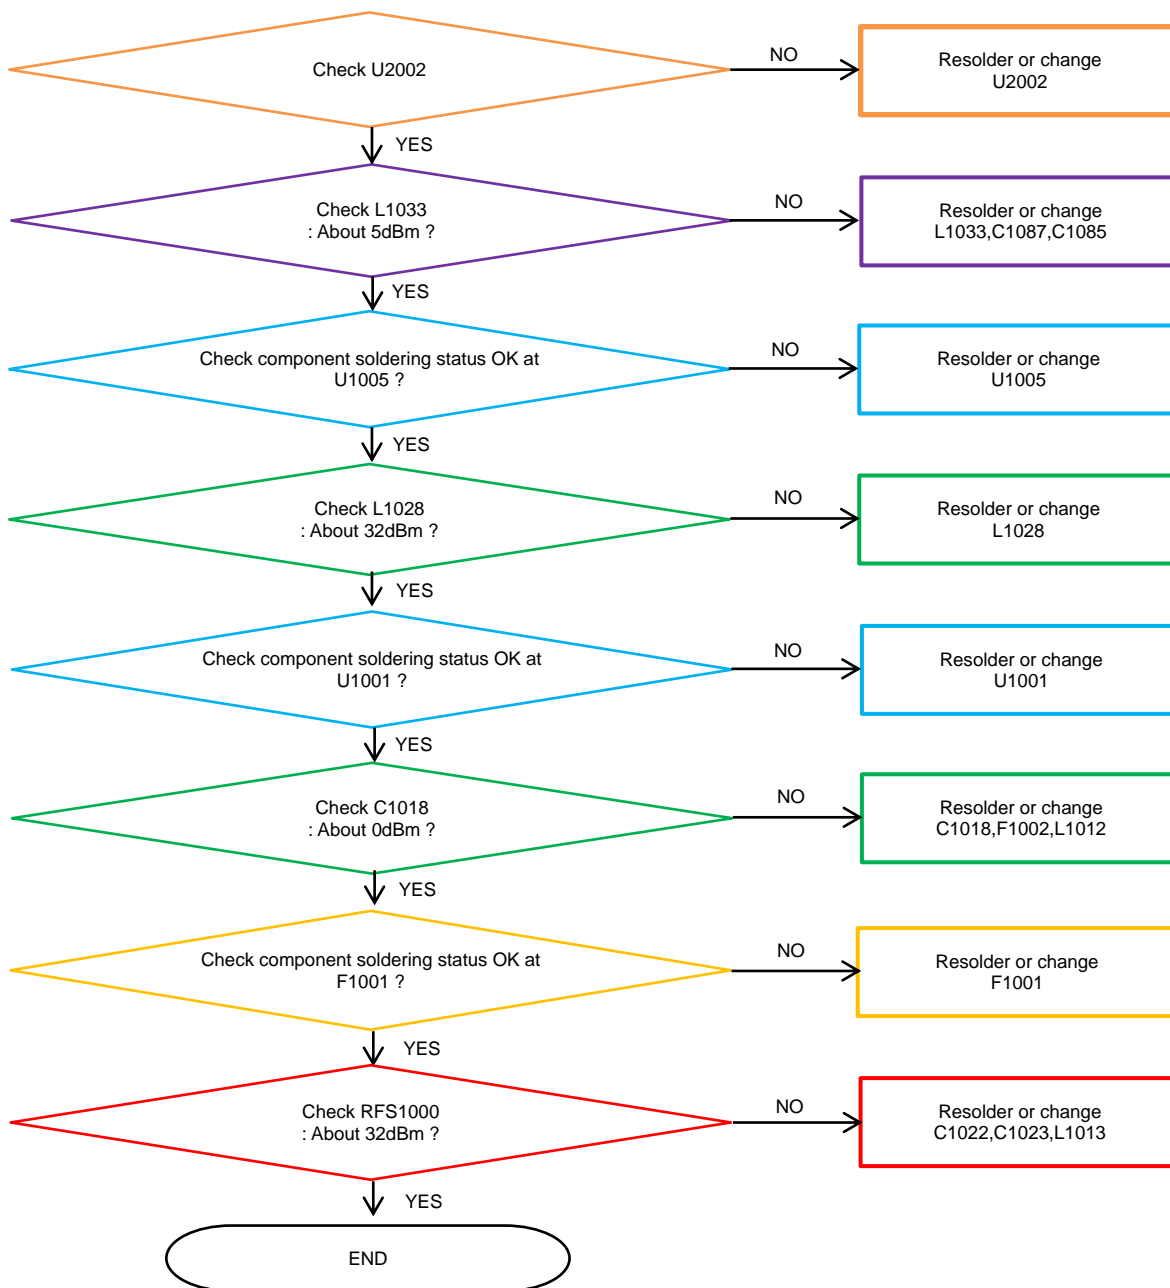

8. Level 3 Repair

8-4-30. LTE B7 RX

8. Level 3 Repair

8-4-31. LTE B38_41 RX

8. Level 3 Repair

8-4-32. LTE B40 RX

8. Level 3 Repair

8-4-33. GSM 850 / GSM900 TX