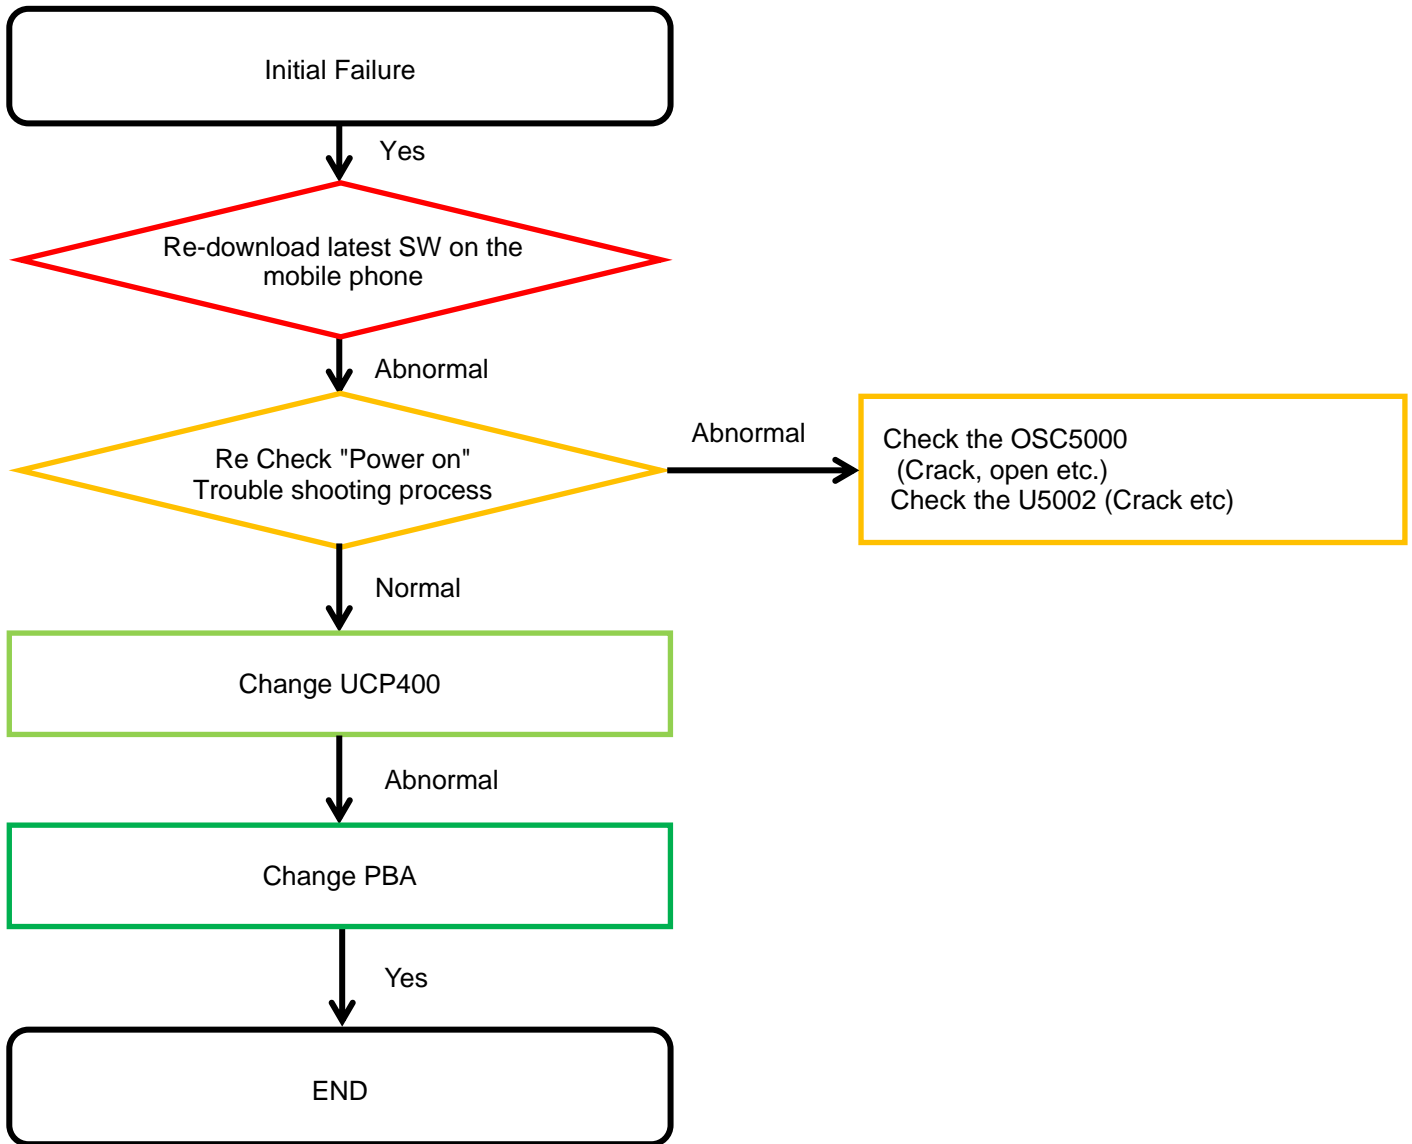

+ driver, ESD Safe Tweezer

8960 & Spectrum Analyzer

Soldering iron

8. Level 3 Repair

8-4-1. Power On

8. Level 3 Repair

8-4-2. Initial

8. Level 3 Repair

8-4-3. No Service

8. Level 3 Repair

8-4-4. SIM Part

8. Level 3 Repair

8-4-5. T-Flash Part

8. Level 3 Repair

8-4-6. Cable Charging Part

8. Level 3 Repair