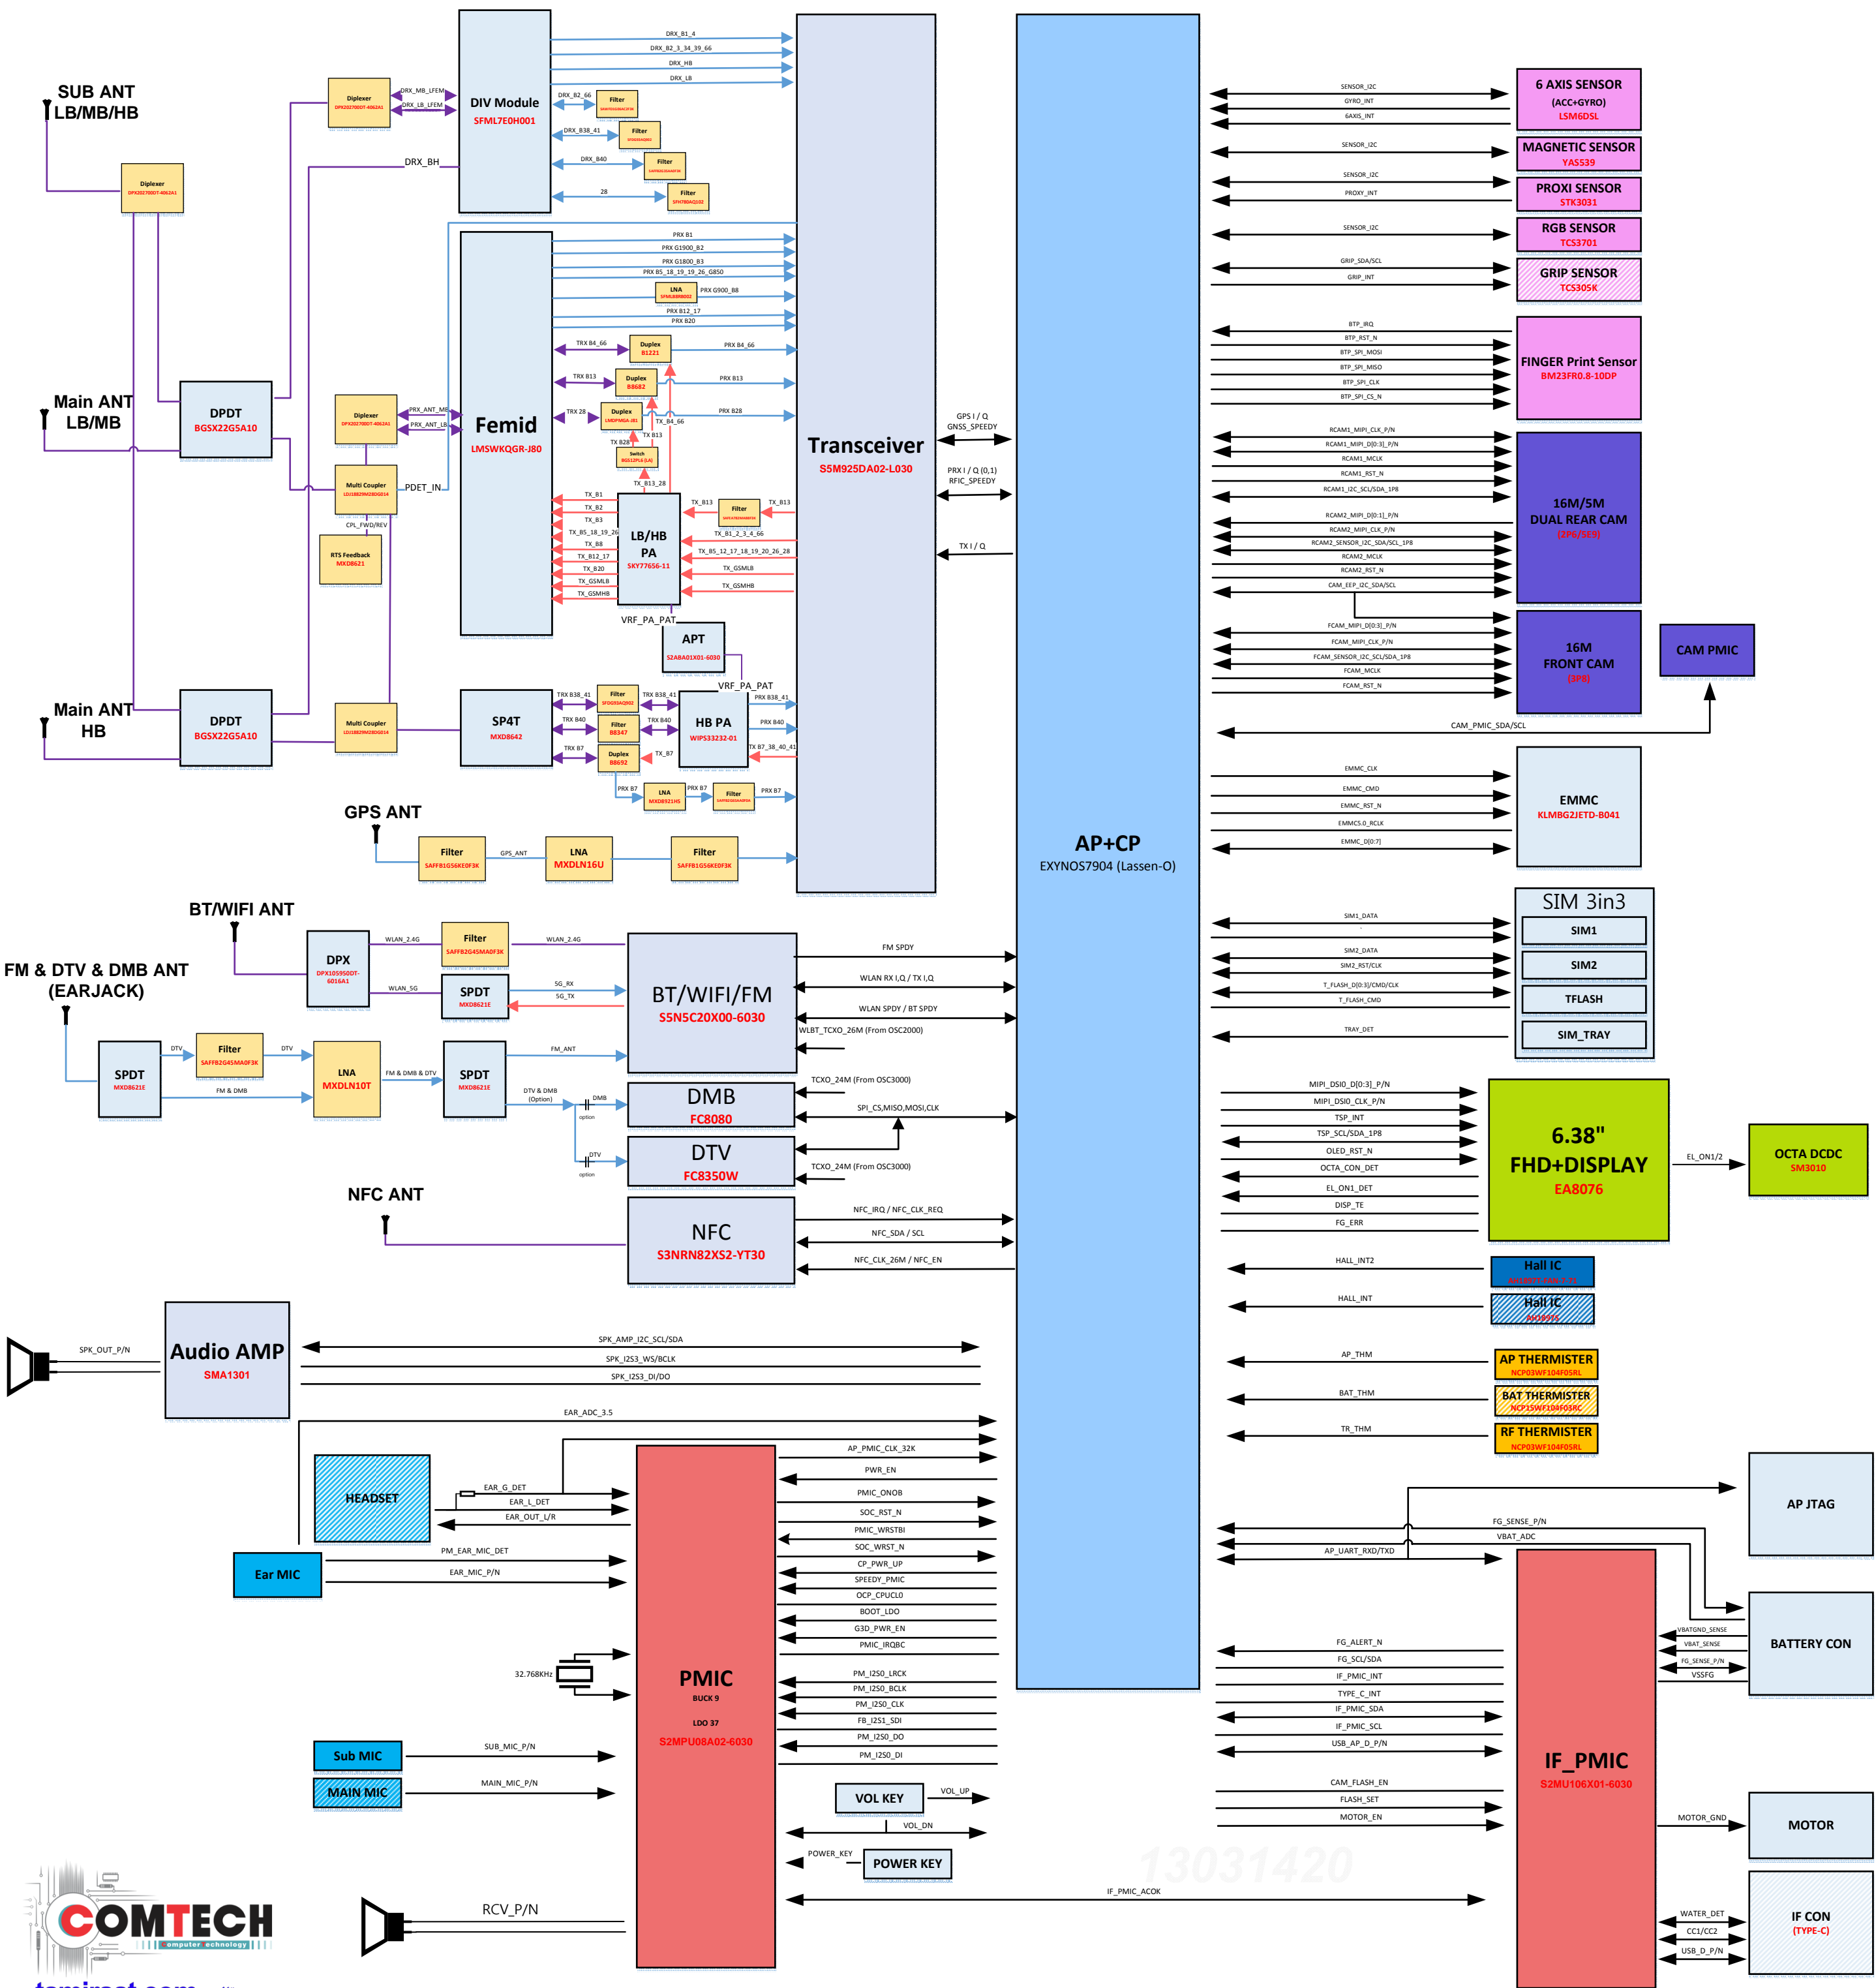

8. Level 3 Repair

8-1. Components Layout

tamiraat.com منبع مقاله

Confidential and proprietary-the contents in this service guide subject to change without prior notice

Distribution, transmission, or infringement of any content or data from this document without Samsung's written authorization is strictly prohibited.

8. Level 3 Repair

SC6002

HDC7001

BH6001

M1C6000

U2000

SC6004

SC6003

U2002

U1001

U1005

CN6003

U4000

HEA7000

SOC6000

SM-A305F/FN/GT/G/GN/
Common

219E Equind

SC6002

HDC7001

MIC6000

BH6001

HDC9000

U2000

SC6004