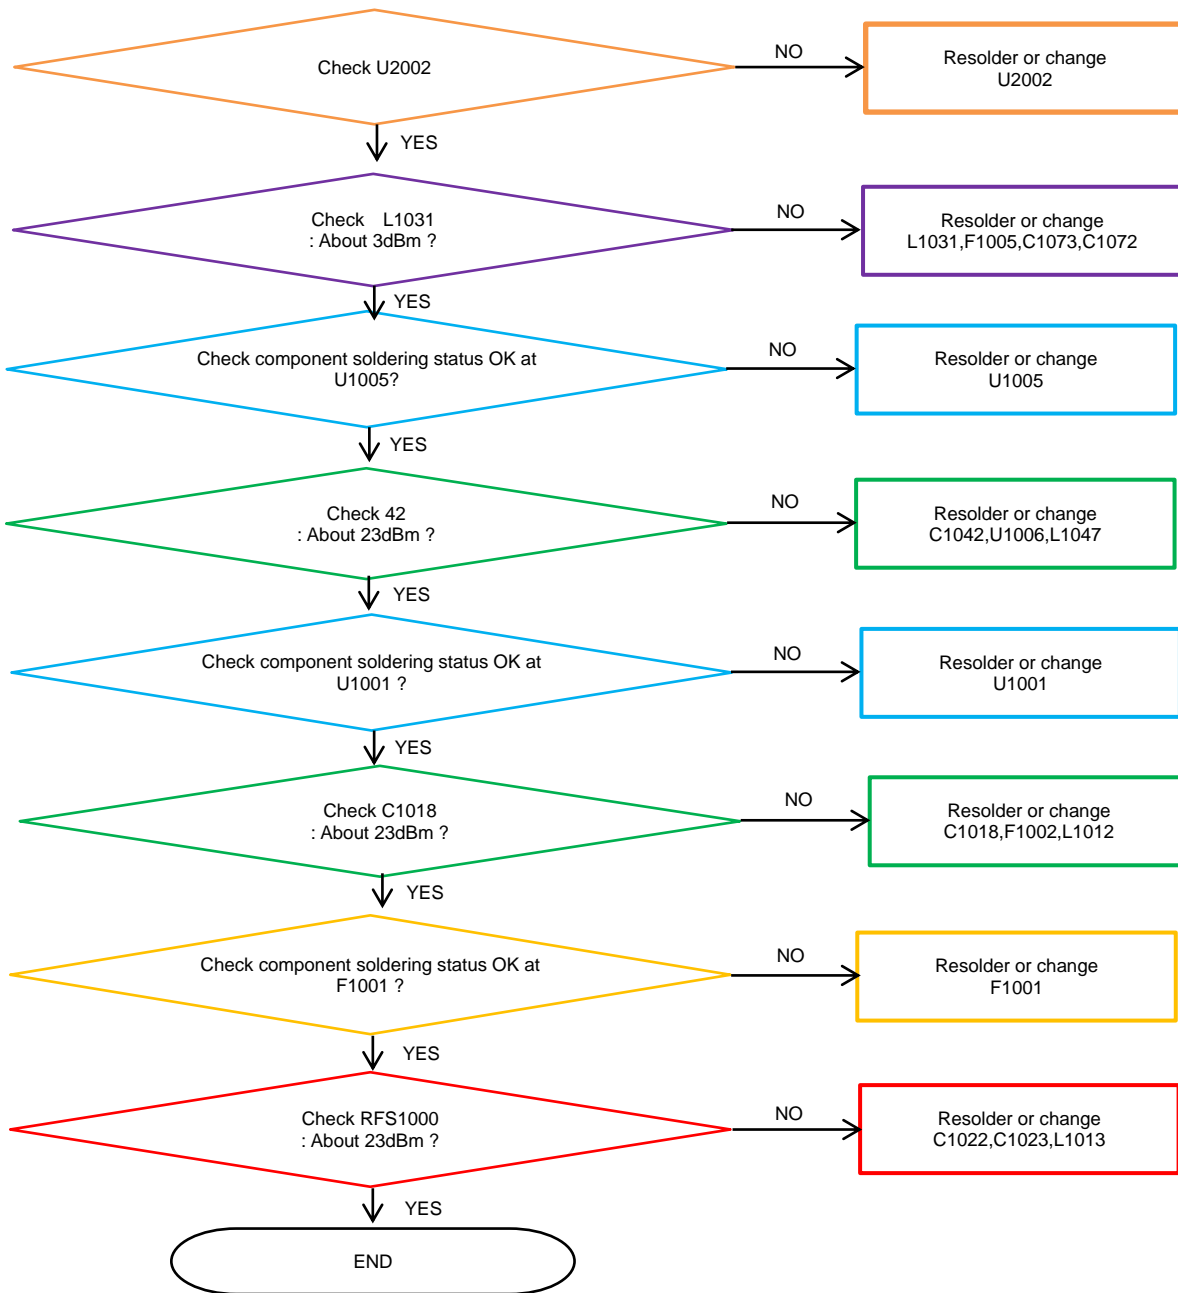

Distribution, transmission, or infringement of any content or data from this document without Samsung's written authorization is strictly prohibited.

8. Level 3 Repair

8-4-43. LTE B40 TX

8. Level 3 Repair

8-4-44. WCDMA B4, LTE B4/B66 TX [SM-A305G/GN/GT]

8. Level 3 Repair

8-4-45. LTE B12/B17 TX [SM-A305G/GN/GT/YN]

tamiraat.com منبع مقاله

Confidential and proprietary-the contents in this service guide subject to change without prior notice

Distribution, transmission, or infringement of any content or data from this document without Samsung's written authorization is strictly prohibited.

8. Level 3 Repair

8-4-46. LTE B13 TX [SM-A305G/GN/GT]