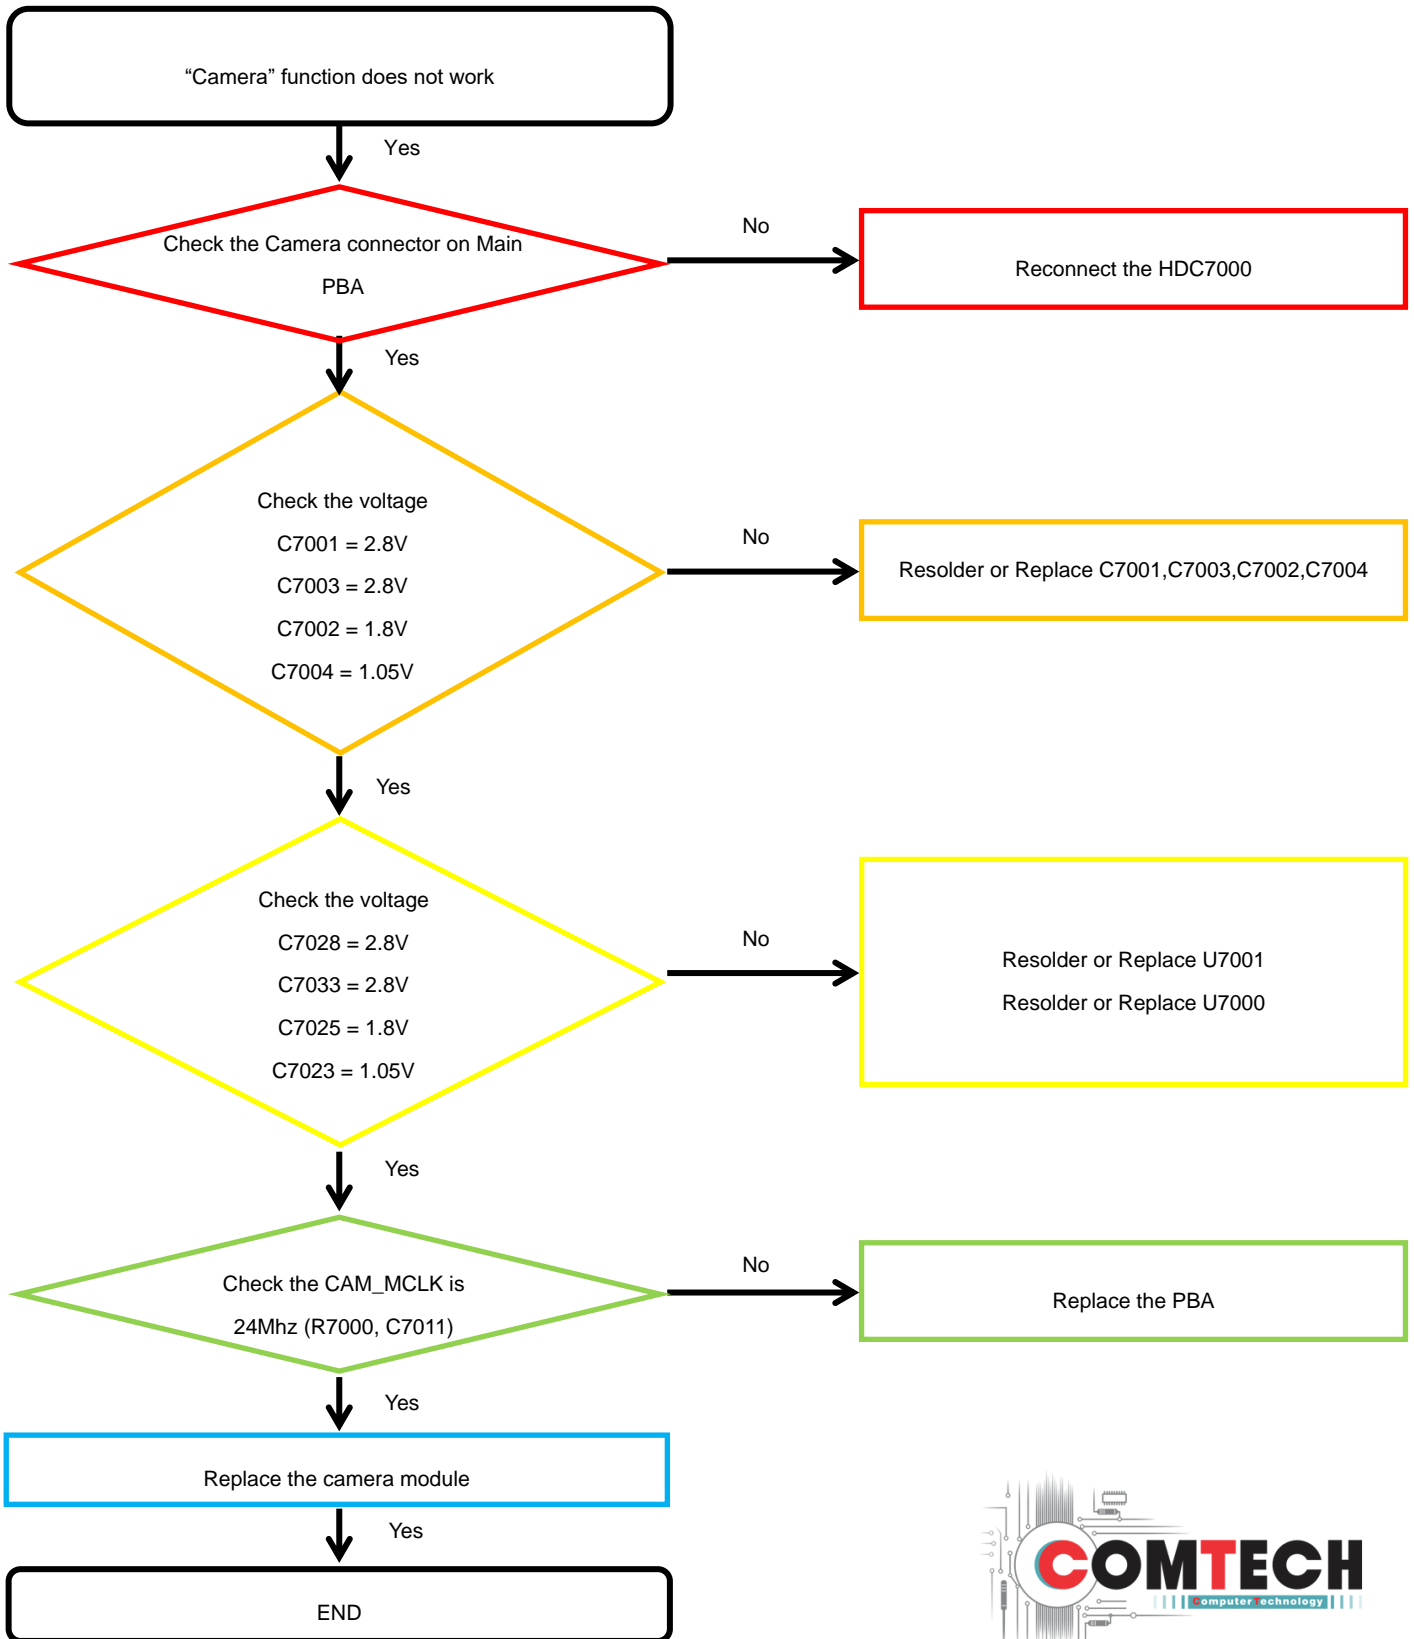

8. Level 3 Repair

8-4-10. Receiver Part

8. Level 3 Repair

8-4-11. Display

8. Level 3 Repair

8-4-12-1. 16M AF Rear CAMERA

8. Level 3 Repair

8-4-12-2. 5M FF Rear CAMERA