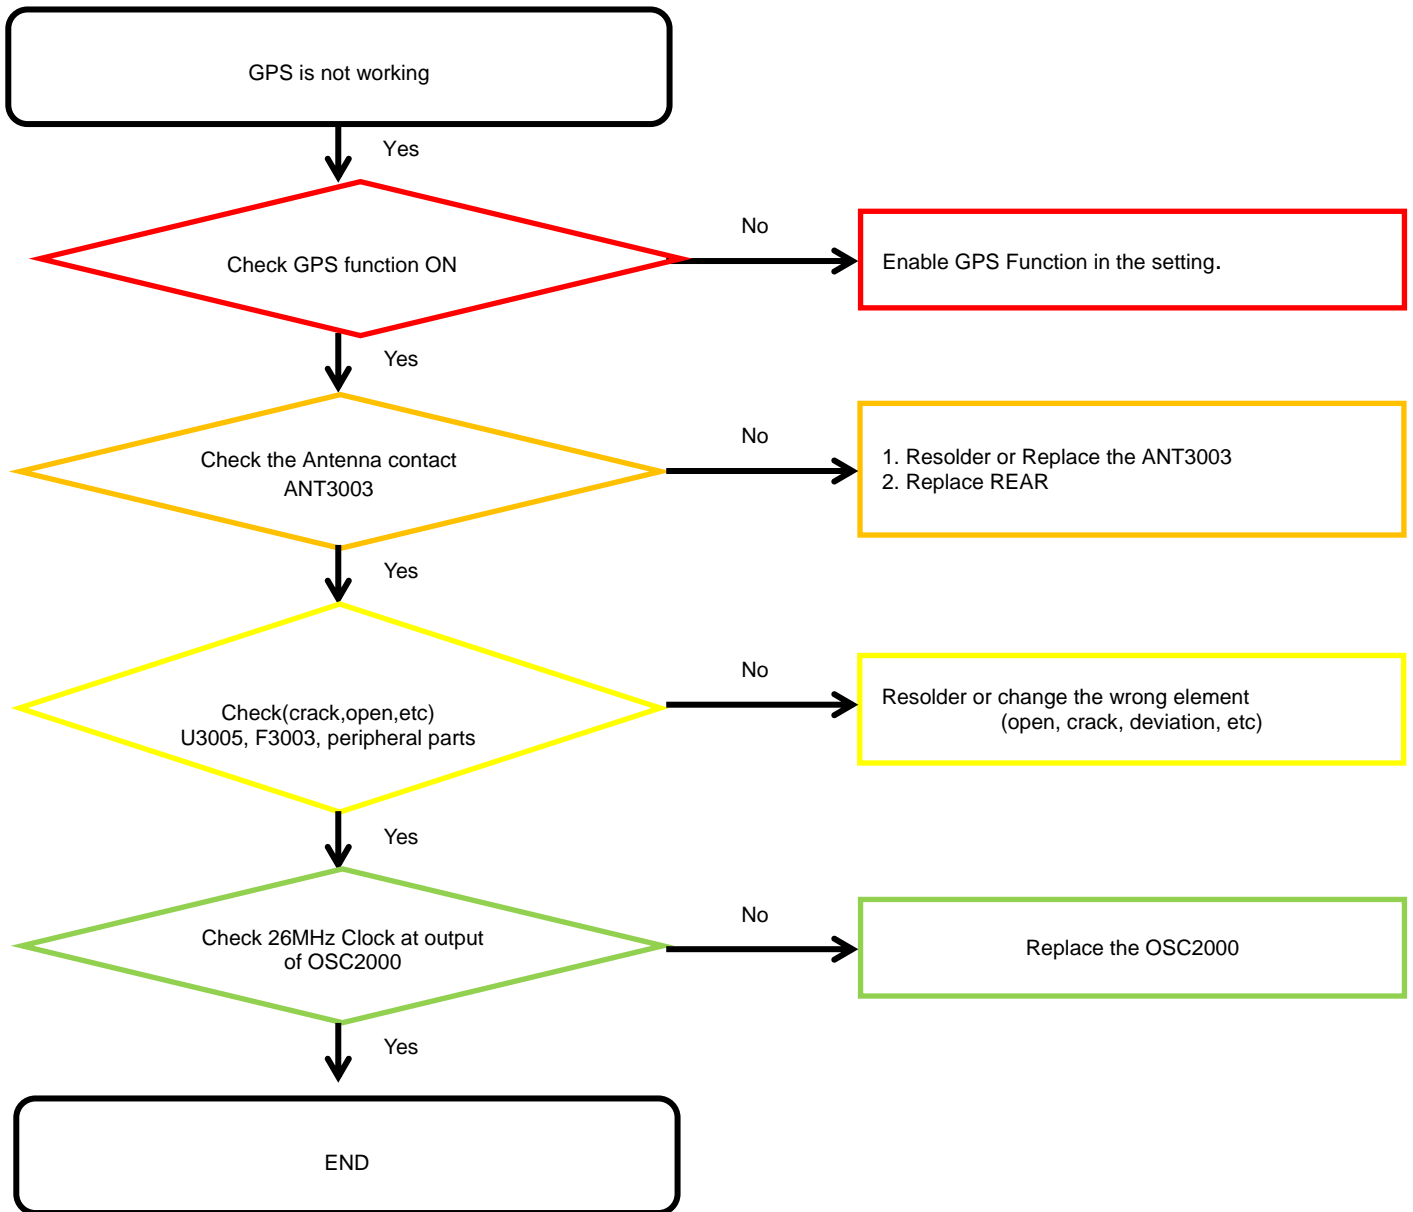

8. Level 3 Repair

8-4-17. GPS