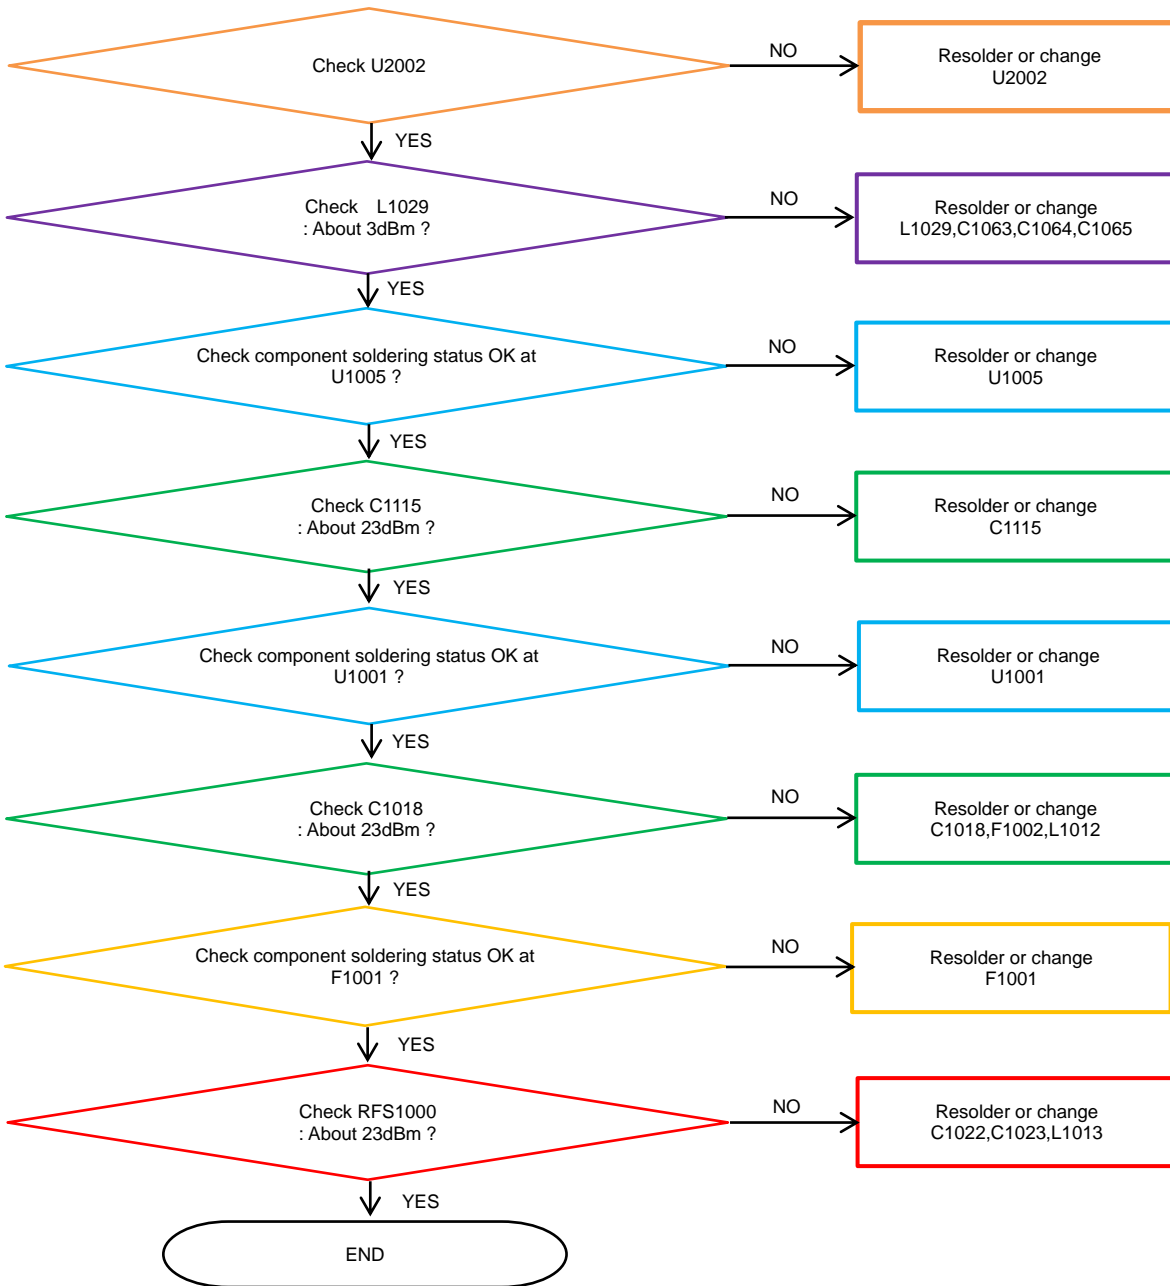

8. Level 3 Repair

8-4-45. LTE B12/B17 TX [SM-A305G/GN/GT/YN]

tamiraat.com منبع مقاله

Confidential and proprietary-the contents in this service guide subject to change without prior notice

Distribution, transmission, or infringement of any content or data from this document without Samsung's written authorization is strictly prohibited.