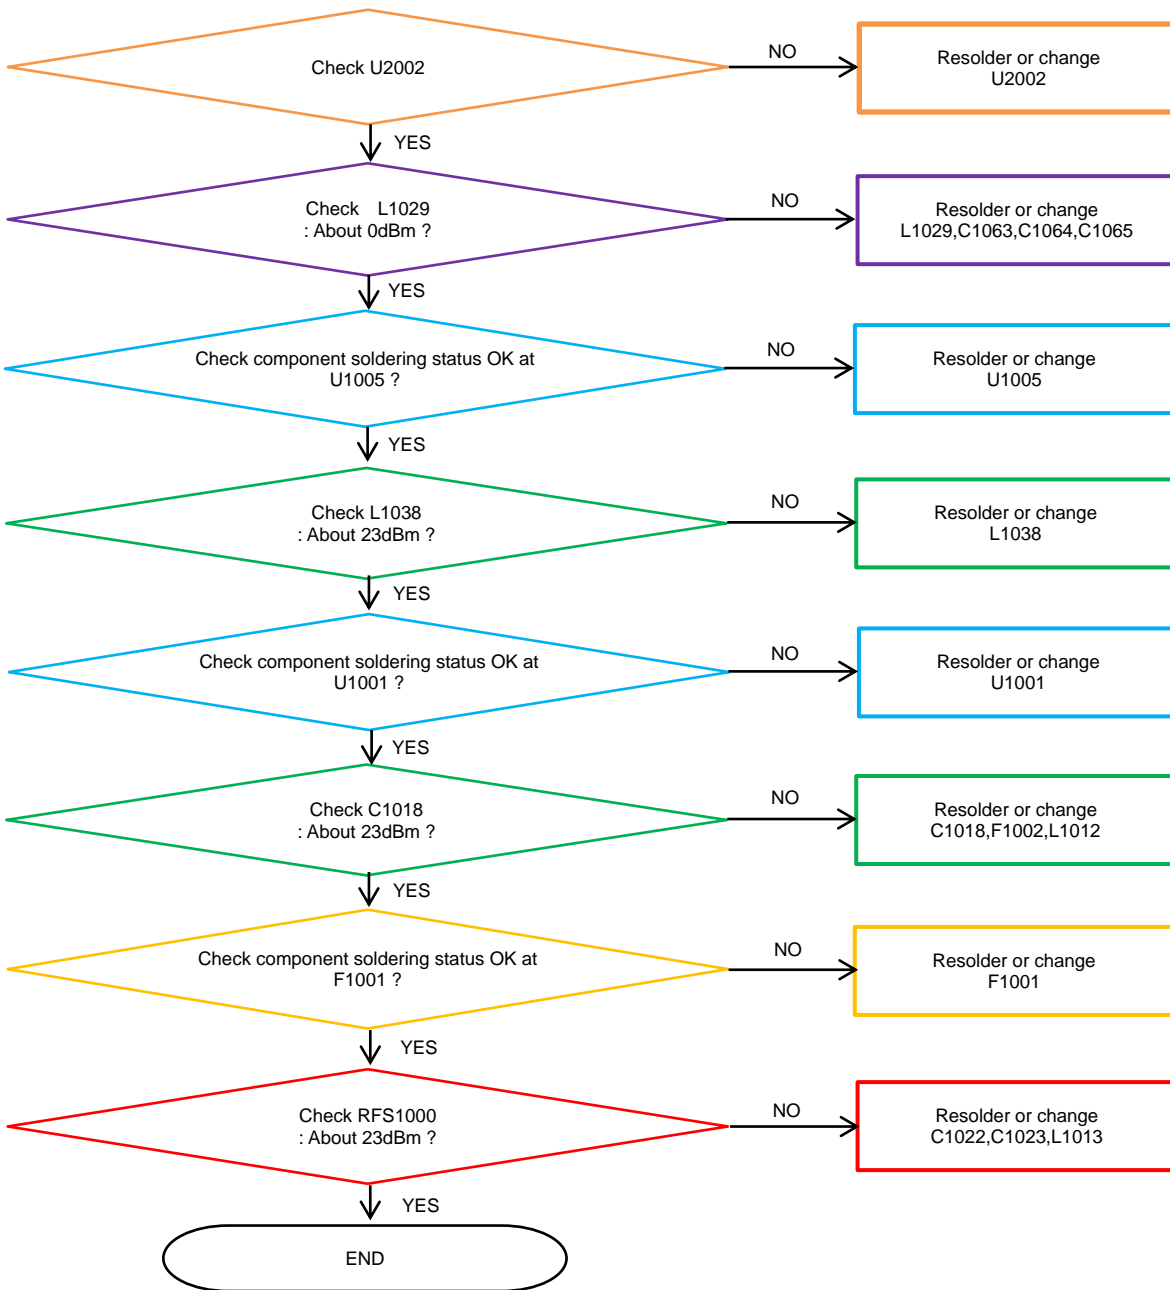

8. Level 3 Repair

8-4-36. WCDMA B2 TX [SM-A305G/GN/GT/YN], LTE B2 [SM-A305G/GN/GT]

8. Level 3 Repair

8-4-37. LTE B3 TX

8. Level 3 Repair

8-4-38. LTE, WCDMA B5 TX

8. Level 3 Repair

8-4-39. LTE, WCDMA B8 TX

8. Level 3 Repair

8-4-40. LTE B20 TX

8. Level 3 Repair

8-4-41. LTE B7 TX

8. Level 3 Repair

8-4-42. LTE B38, 41 TX

tamiraat.com منبع مقاله

Confidential and proprietary-the contents in this service guide subject to change without prior notice