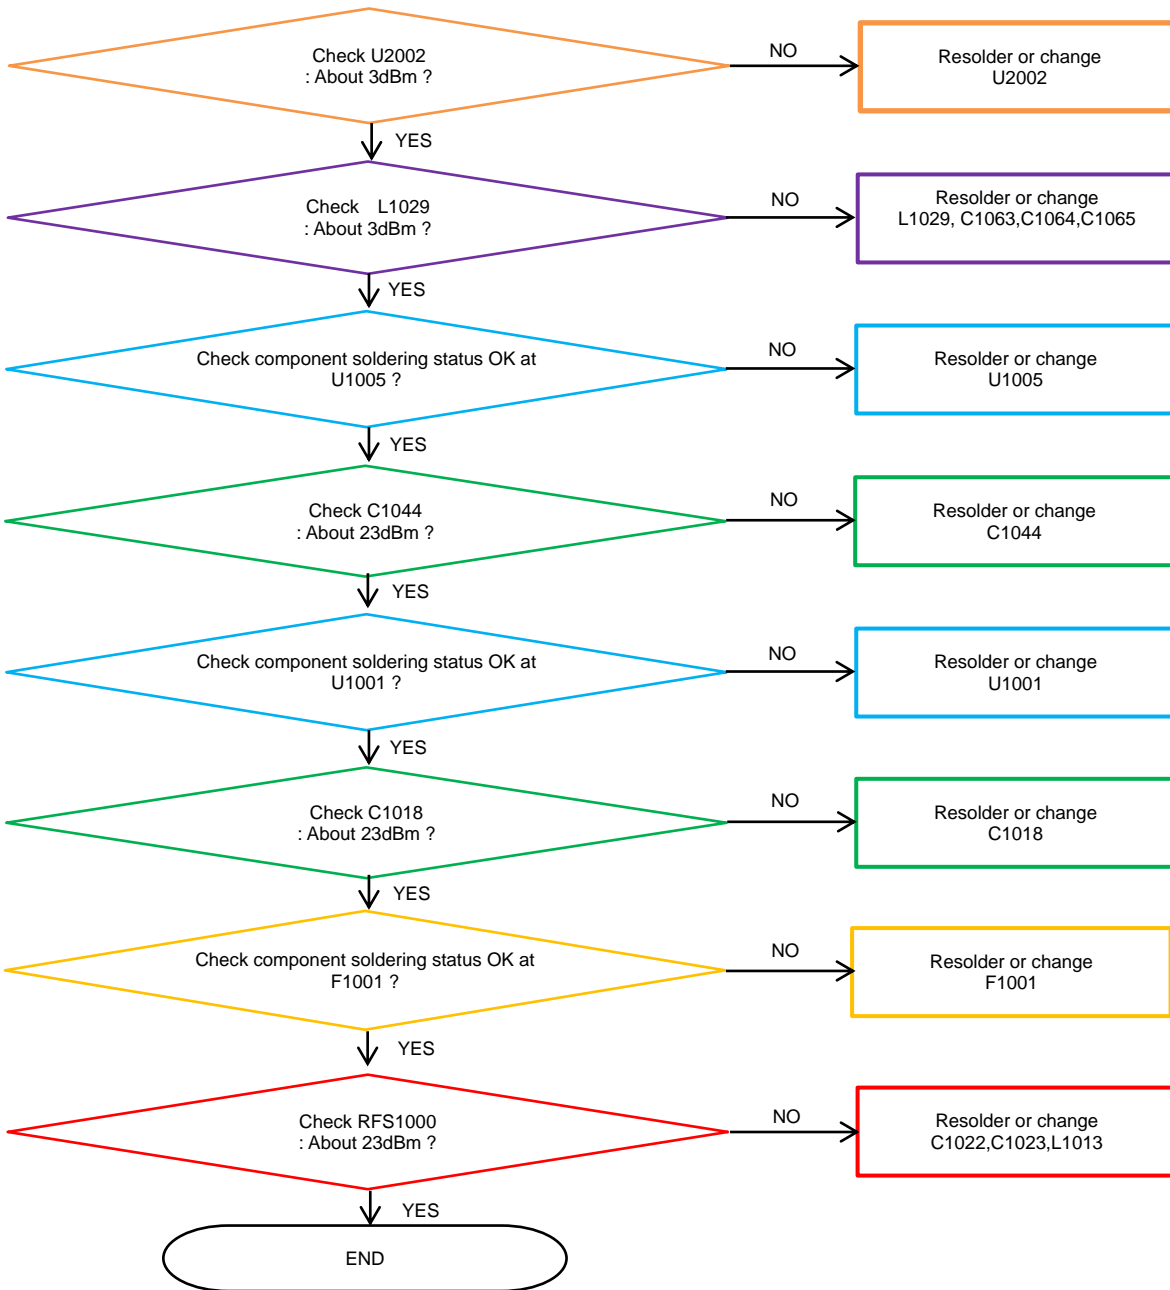

8. Level 3 Repair

8-4-36. WCDMA B2 TX [SM-A305G/GN/GT/YN], LTE B2 [SM-A305G/GN/GT]

8. Level 3 Repair

8-4-37. LTE B3 TX

8. Level 3 Repair

8-4-38. LTE, WCDMA B5 TX

8. Level 3 Repair

8-4-39. LTE, WCDMA B8 TX

8. Level 3 Repair

8-4-40. LTE B20 TX

8. Level 3 Repair

8-4-41. LTE B7 TX

8. Level 3 Repair

8-4-42. LTE B38, 41 TX

tamiraat.com منبع مقاله

Confidential and proprietary-the contents in this service guide subject to change without prior notice