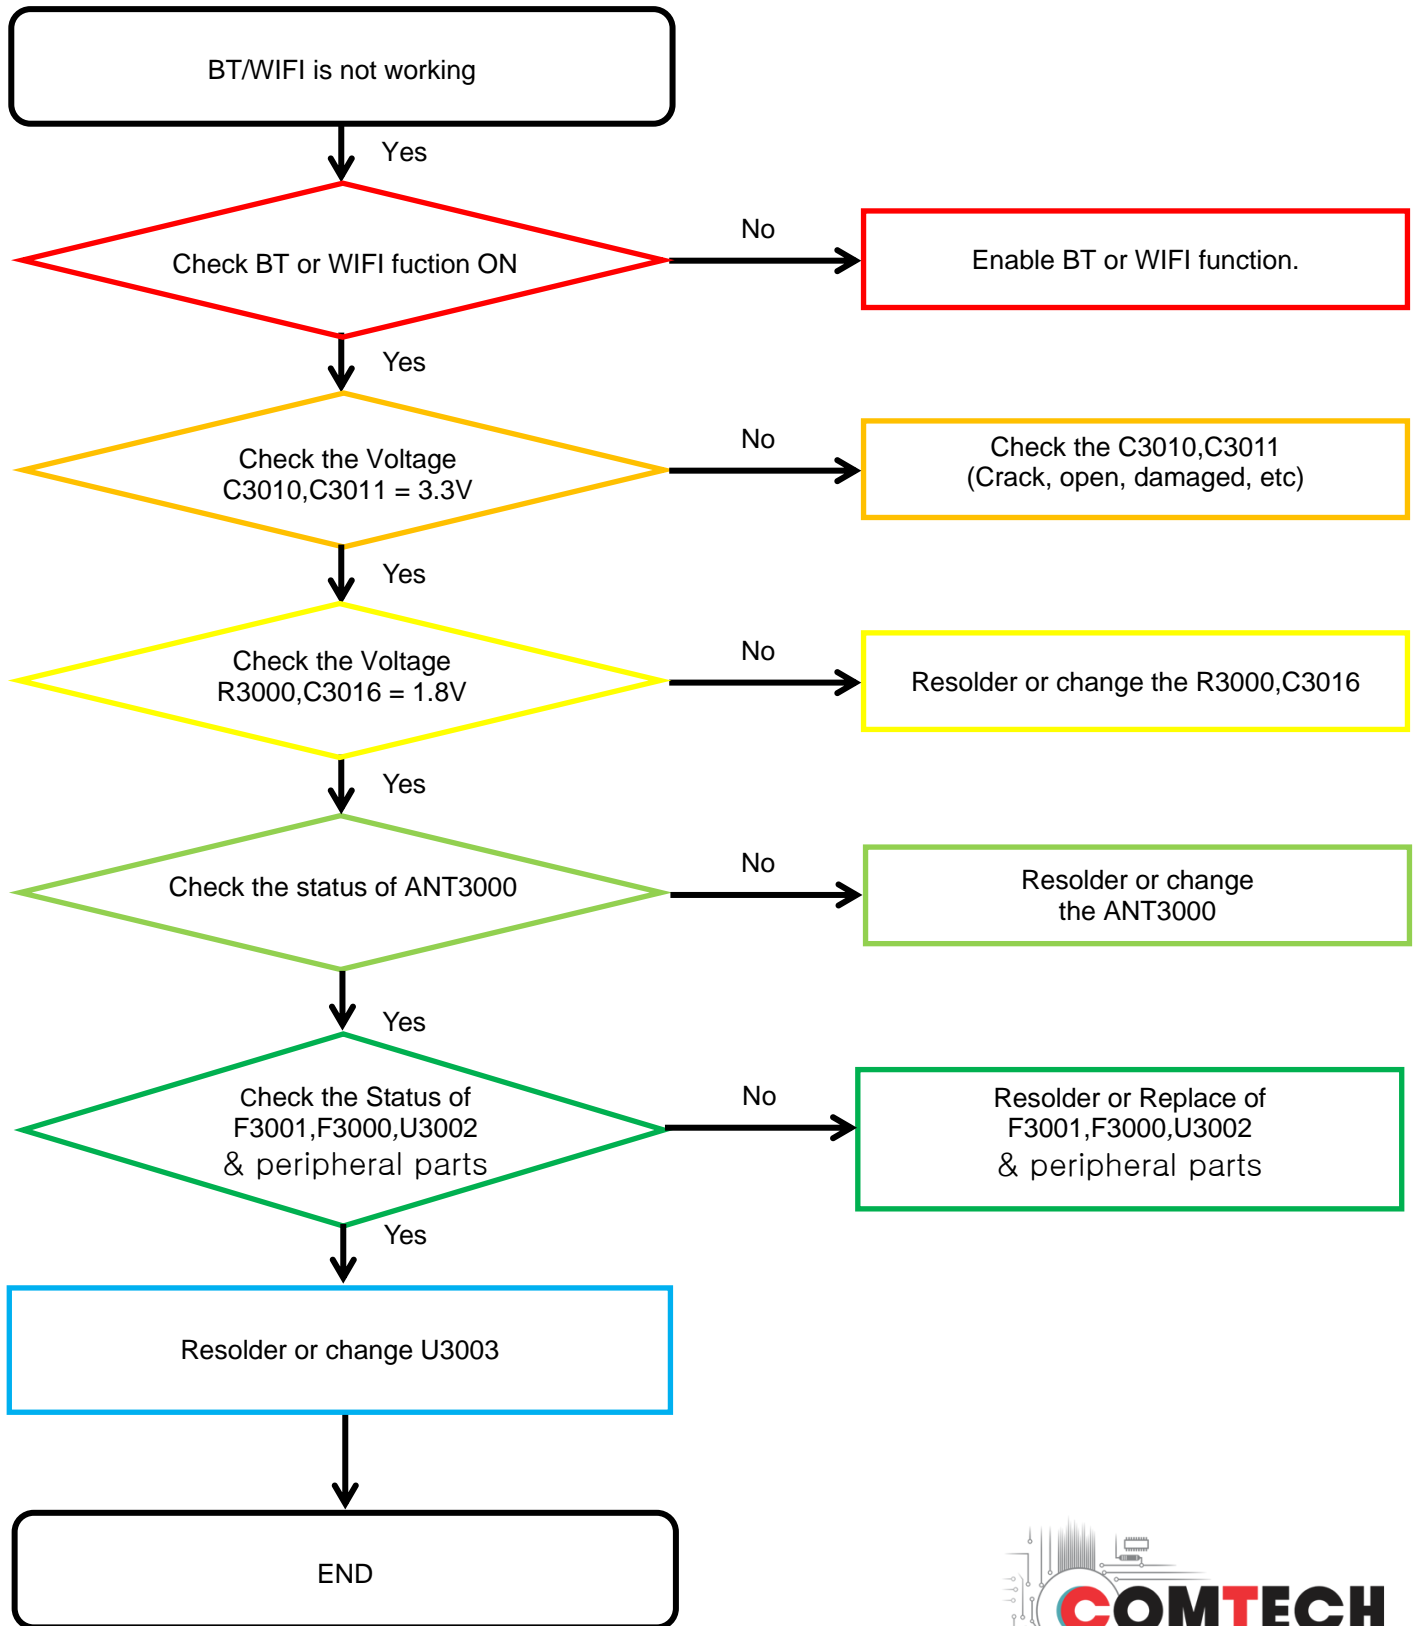

8-4-16. BT/WIFI

8. Level 3 Repair

8-4-17. GPS

8. Level 3 Repair

8-4-18. NFC (SM-A305FN/GN/YN Only)

8. Level 3 Repair

8-4-19. DTV (SM-A305GT Only)

8. Level 3 Repair