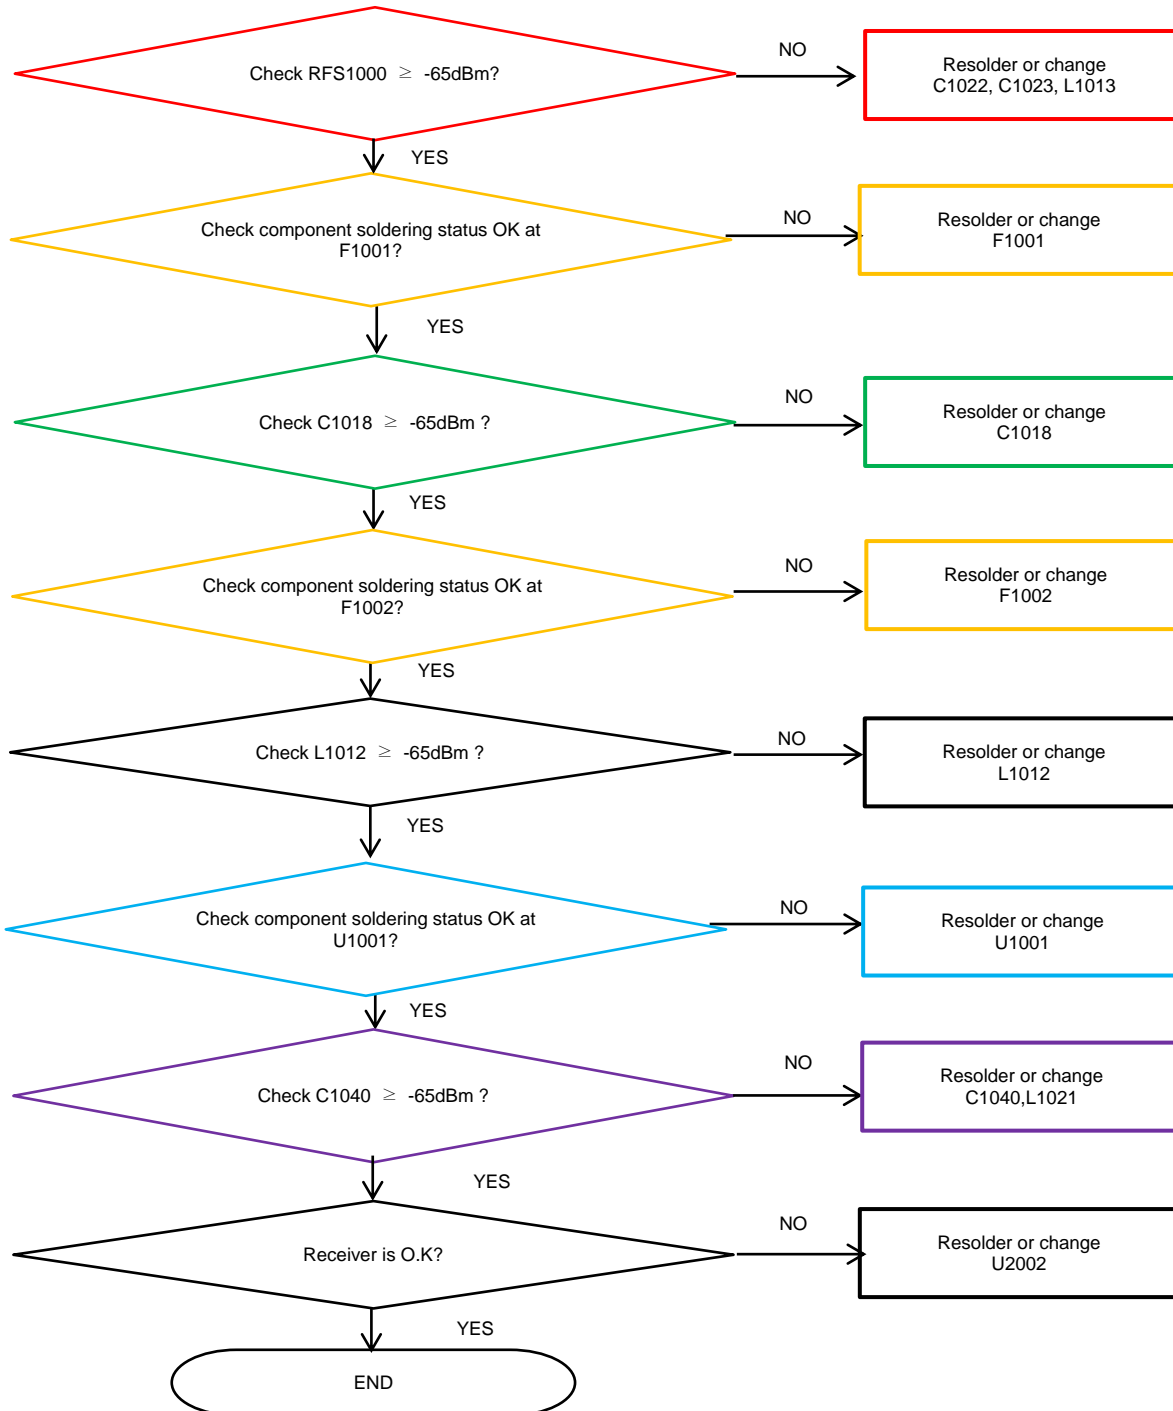

8. Level 3 Repair

8-4-24. LTE, WCDMA B5 / GSM850 RX