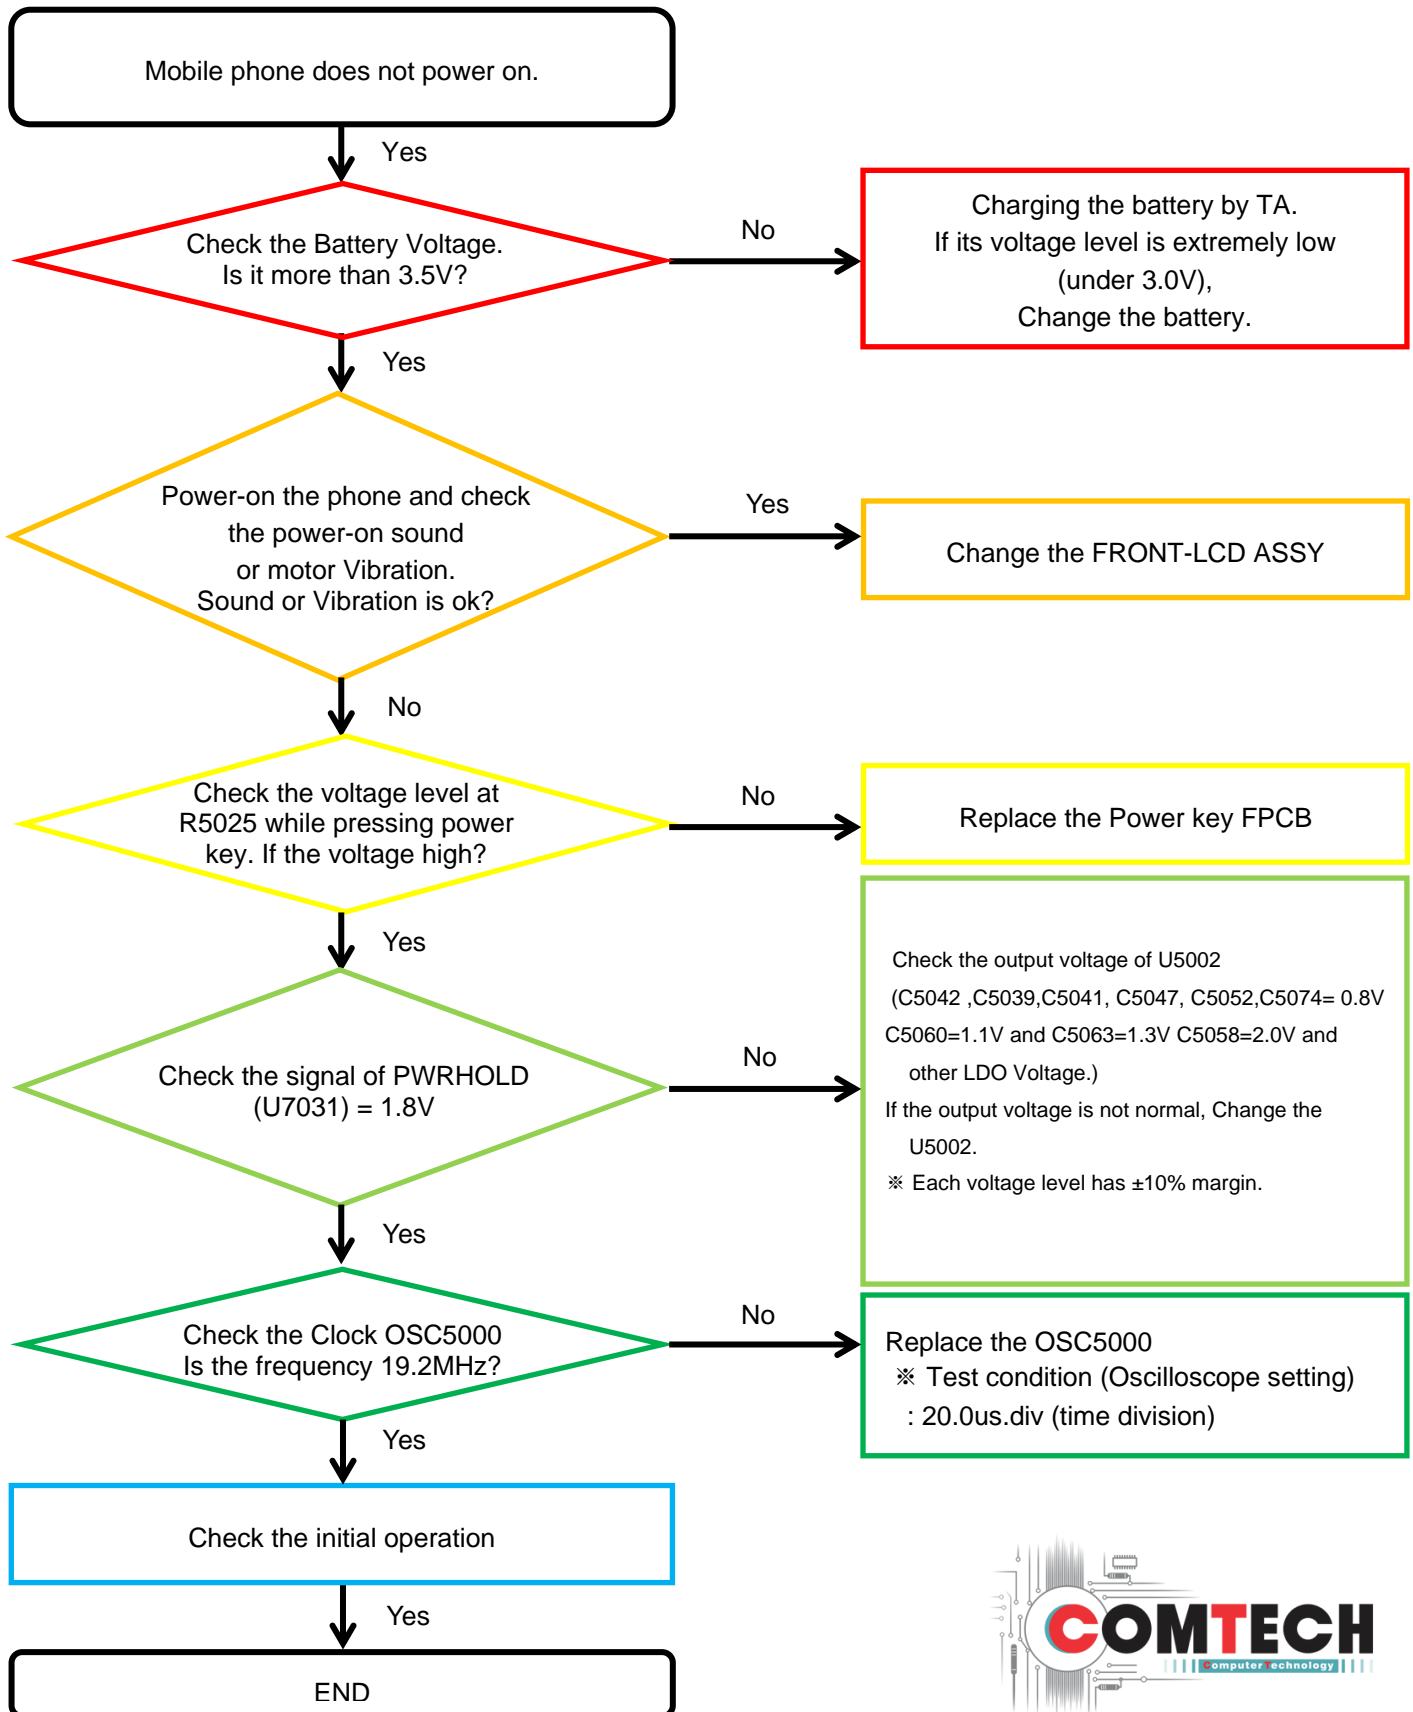

+ driver, ESD Safe Tweezer

8960 & Spectrum Analyzer

Soldering iron

8. Level 3 Repair

8-4-1. Power On

8. Level 3 Repair

8-4-2. Initial

8. Level 3 Repair

8-4-3. No Service

8. Level 3 Repair

8-4-4. SIM Part

8. Level 3 Repair

8-4-5. T-Flash Part

8. Level 3 Repair

8-4-6. Cable Charging Part

8. Level 3 Repair