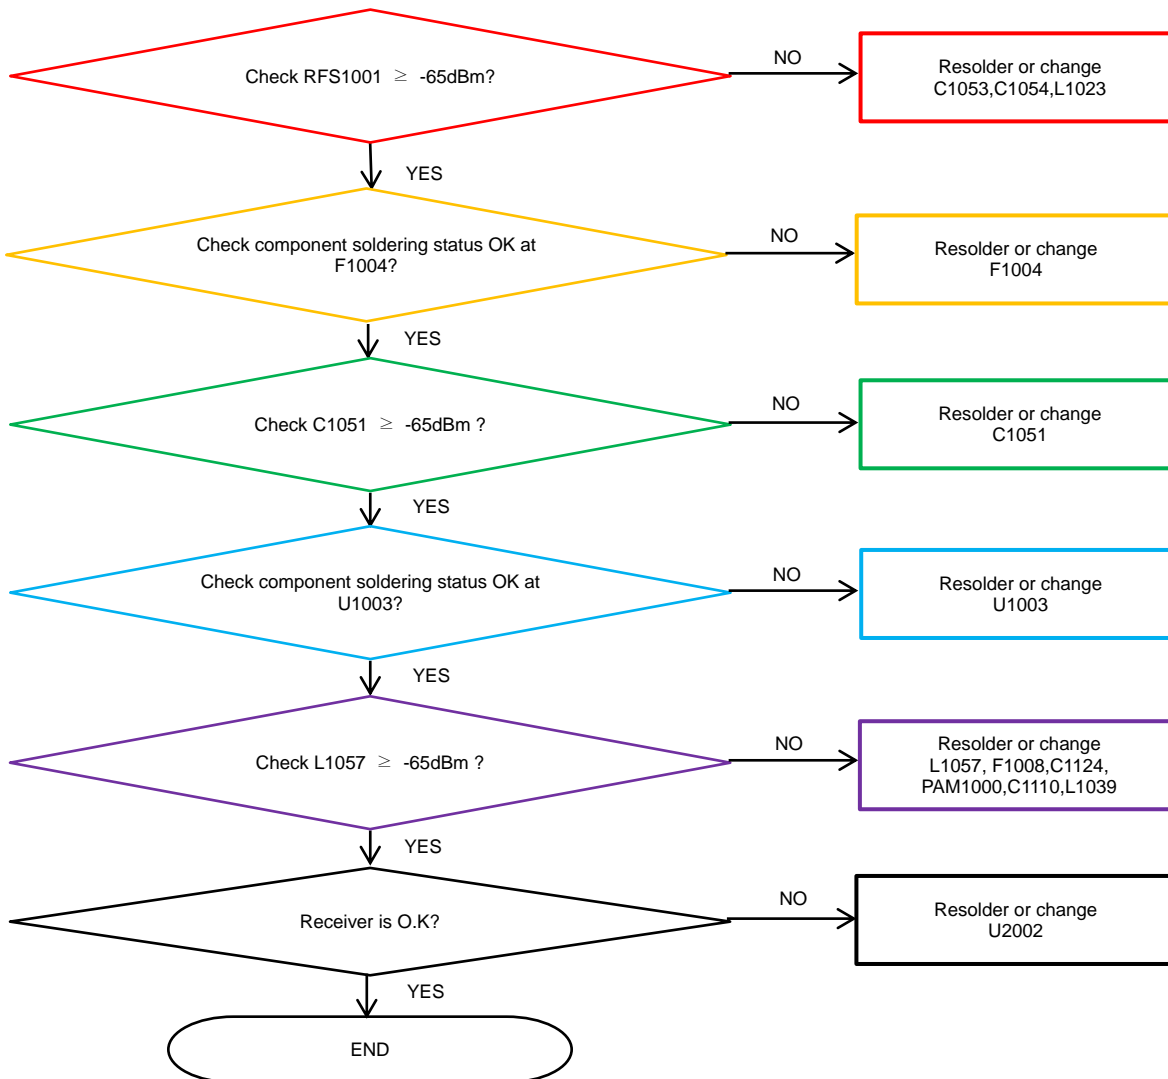

8. Level 3 Repair

8-4-30. LTE B7 RX

8. Level 3 Repair

8-4-31. LTE B38_41 RX

8. Level 3 Repair

8-4-32. LTE B40 RX

8. Level 3 Repair

8-4-33. GSM 850 / GSM900 TX