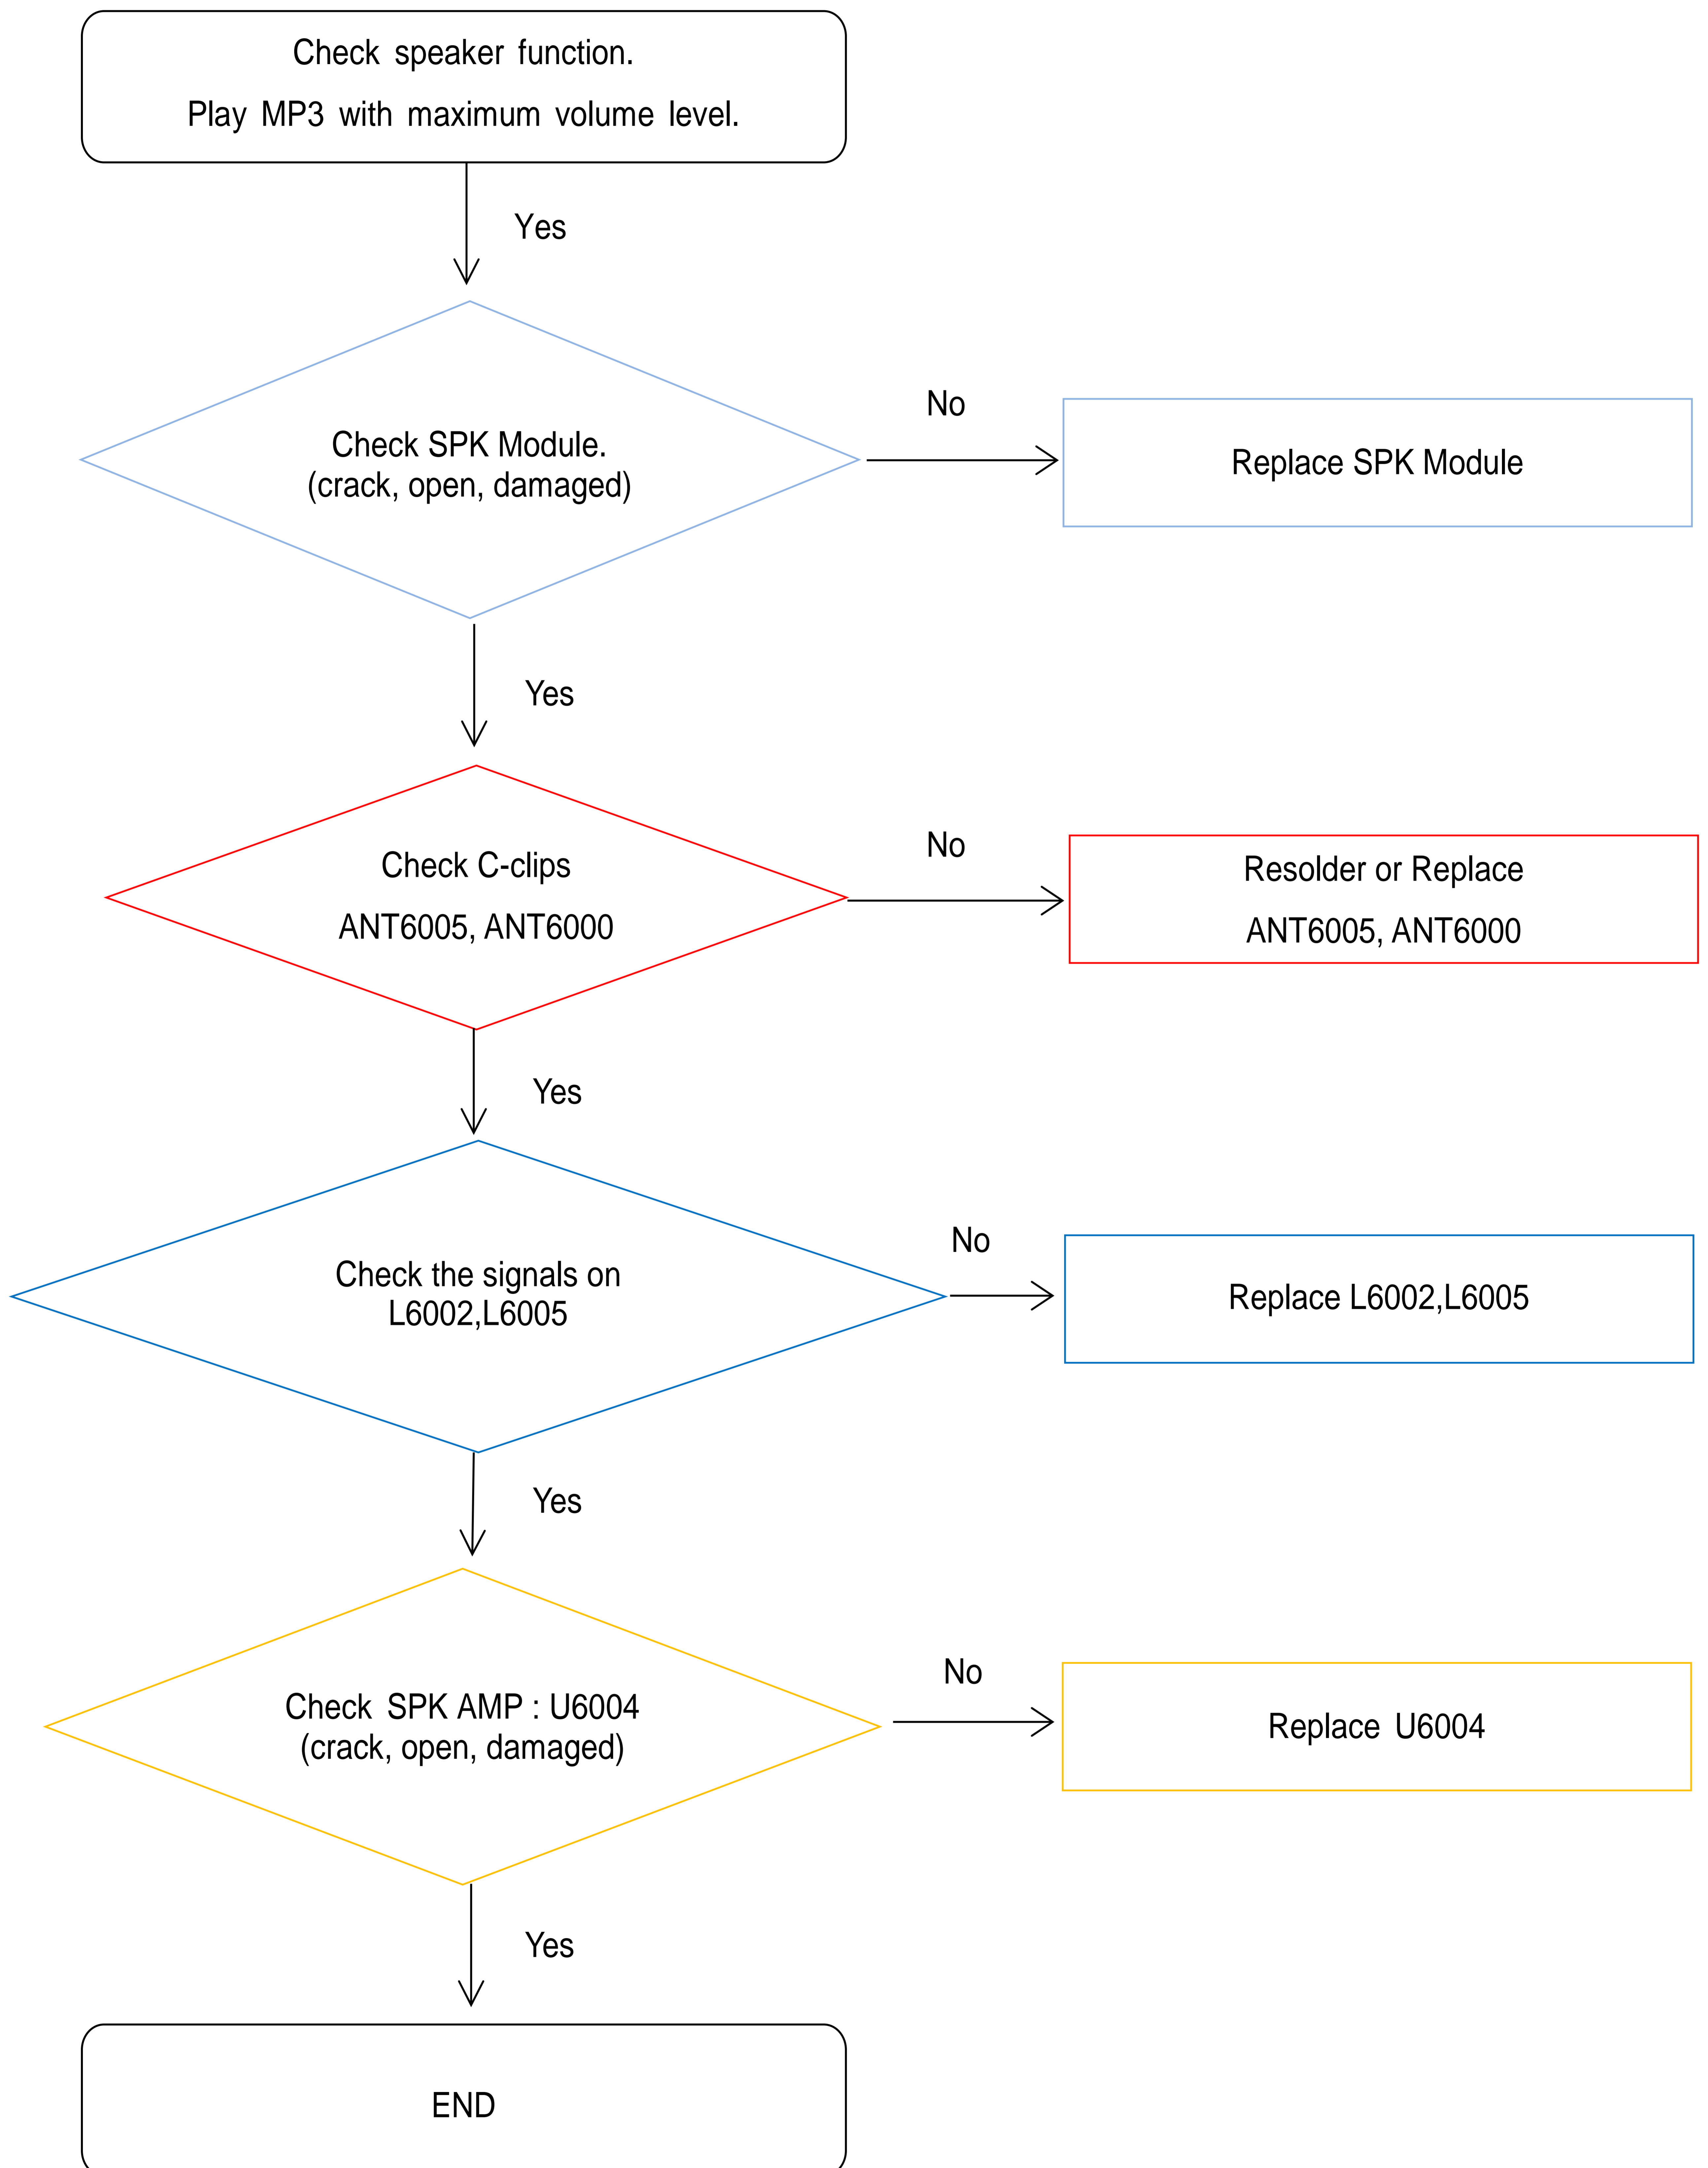

8. Level 3 Repair

8-4-9. Speaker Part