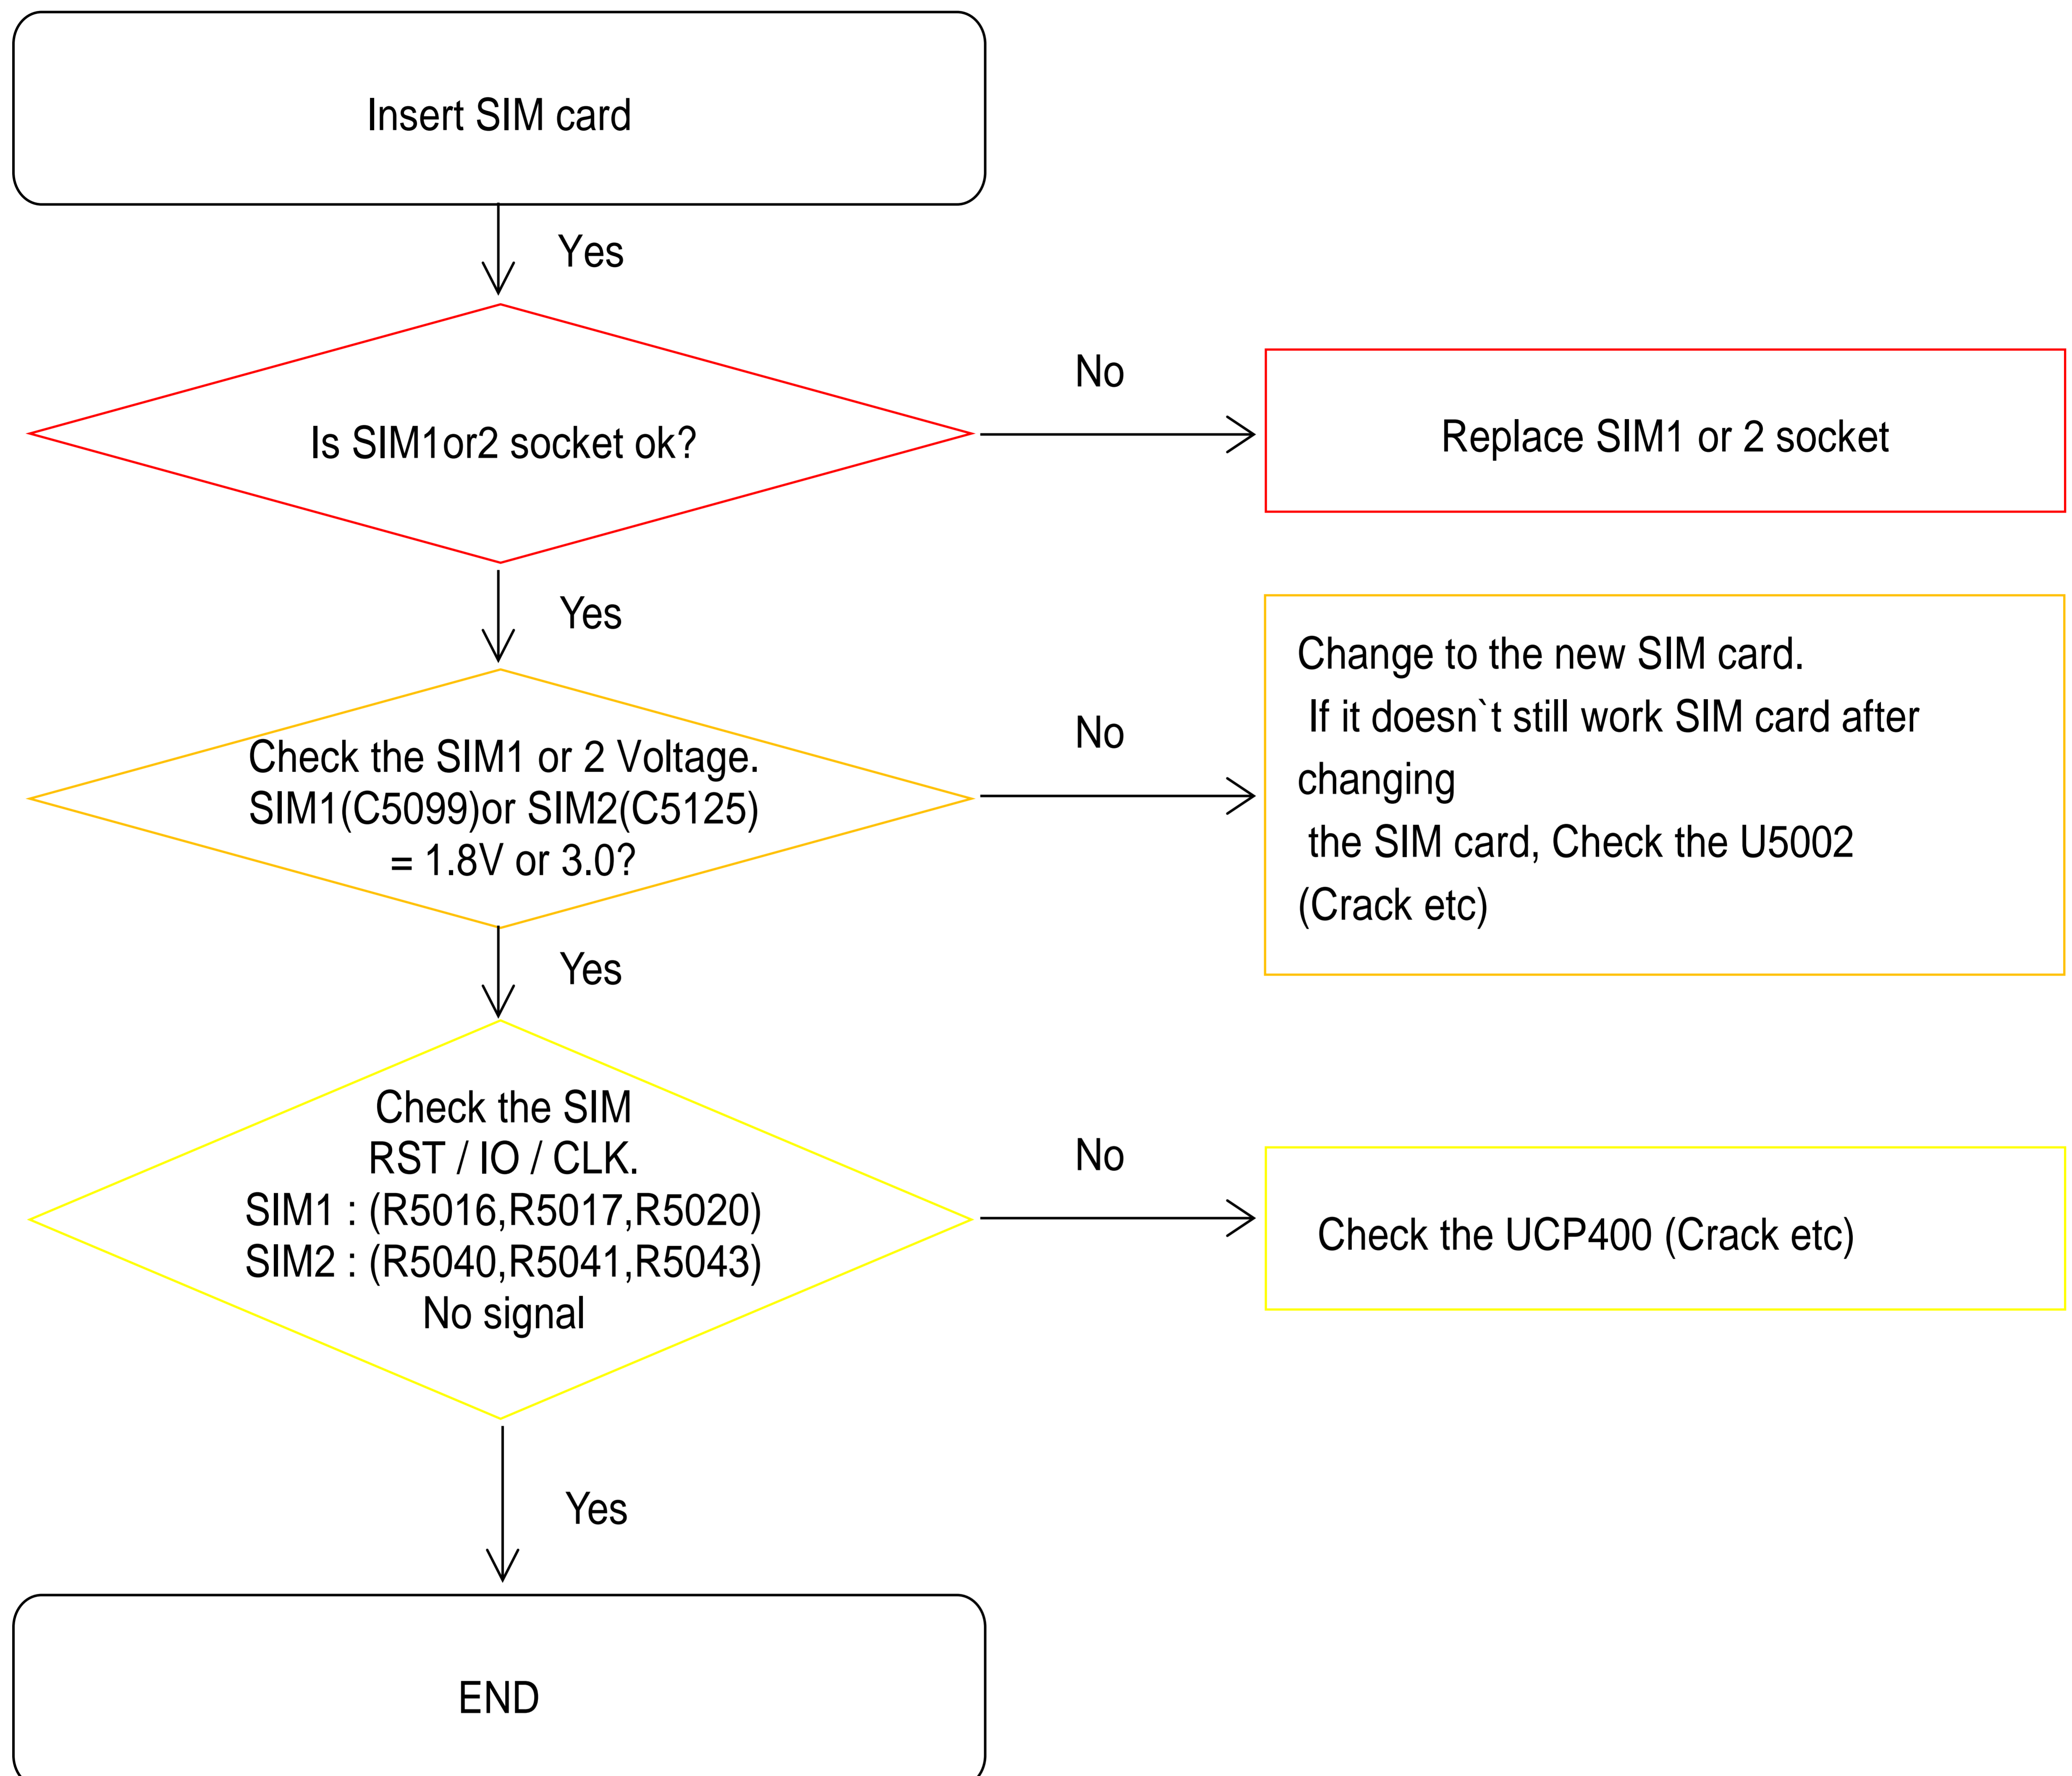

8-3. Flow chart of Troubleshooting.

	
<p align="center">Oscilloscope</p>	<p align="center">Digital Multimeter</p>
	
<p align="center">Power Supply</p>	<p align="center">+ driver, ESD Safe Tweezer</p>
	
<p align="center">8960 & Spectrum Analyzer</p>	<p align="center">Soldering iron</p>

8. Level 3 Repair

8-4-1. Power On

8. Level 3 Repair

8-4-2. Initial

8. Level 3 Repair

8-4-3. SIM Part

8. Level 3 Repair

8-4-4. T-Flash Part

8. Level 3 Repair

8-4-5. Charging Part

8. Level 3 Repair

8-4-6. OTG

8. Level 3 Repair

8-4-7-1. Magnetic Sensor

8. Level 3 Repair

8-4-7-2. Accel & GYRO Sensor