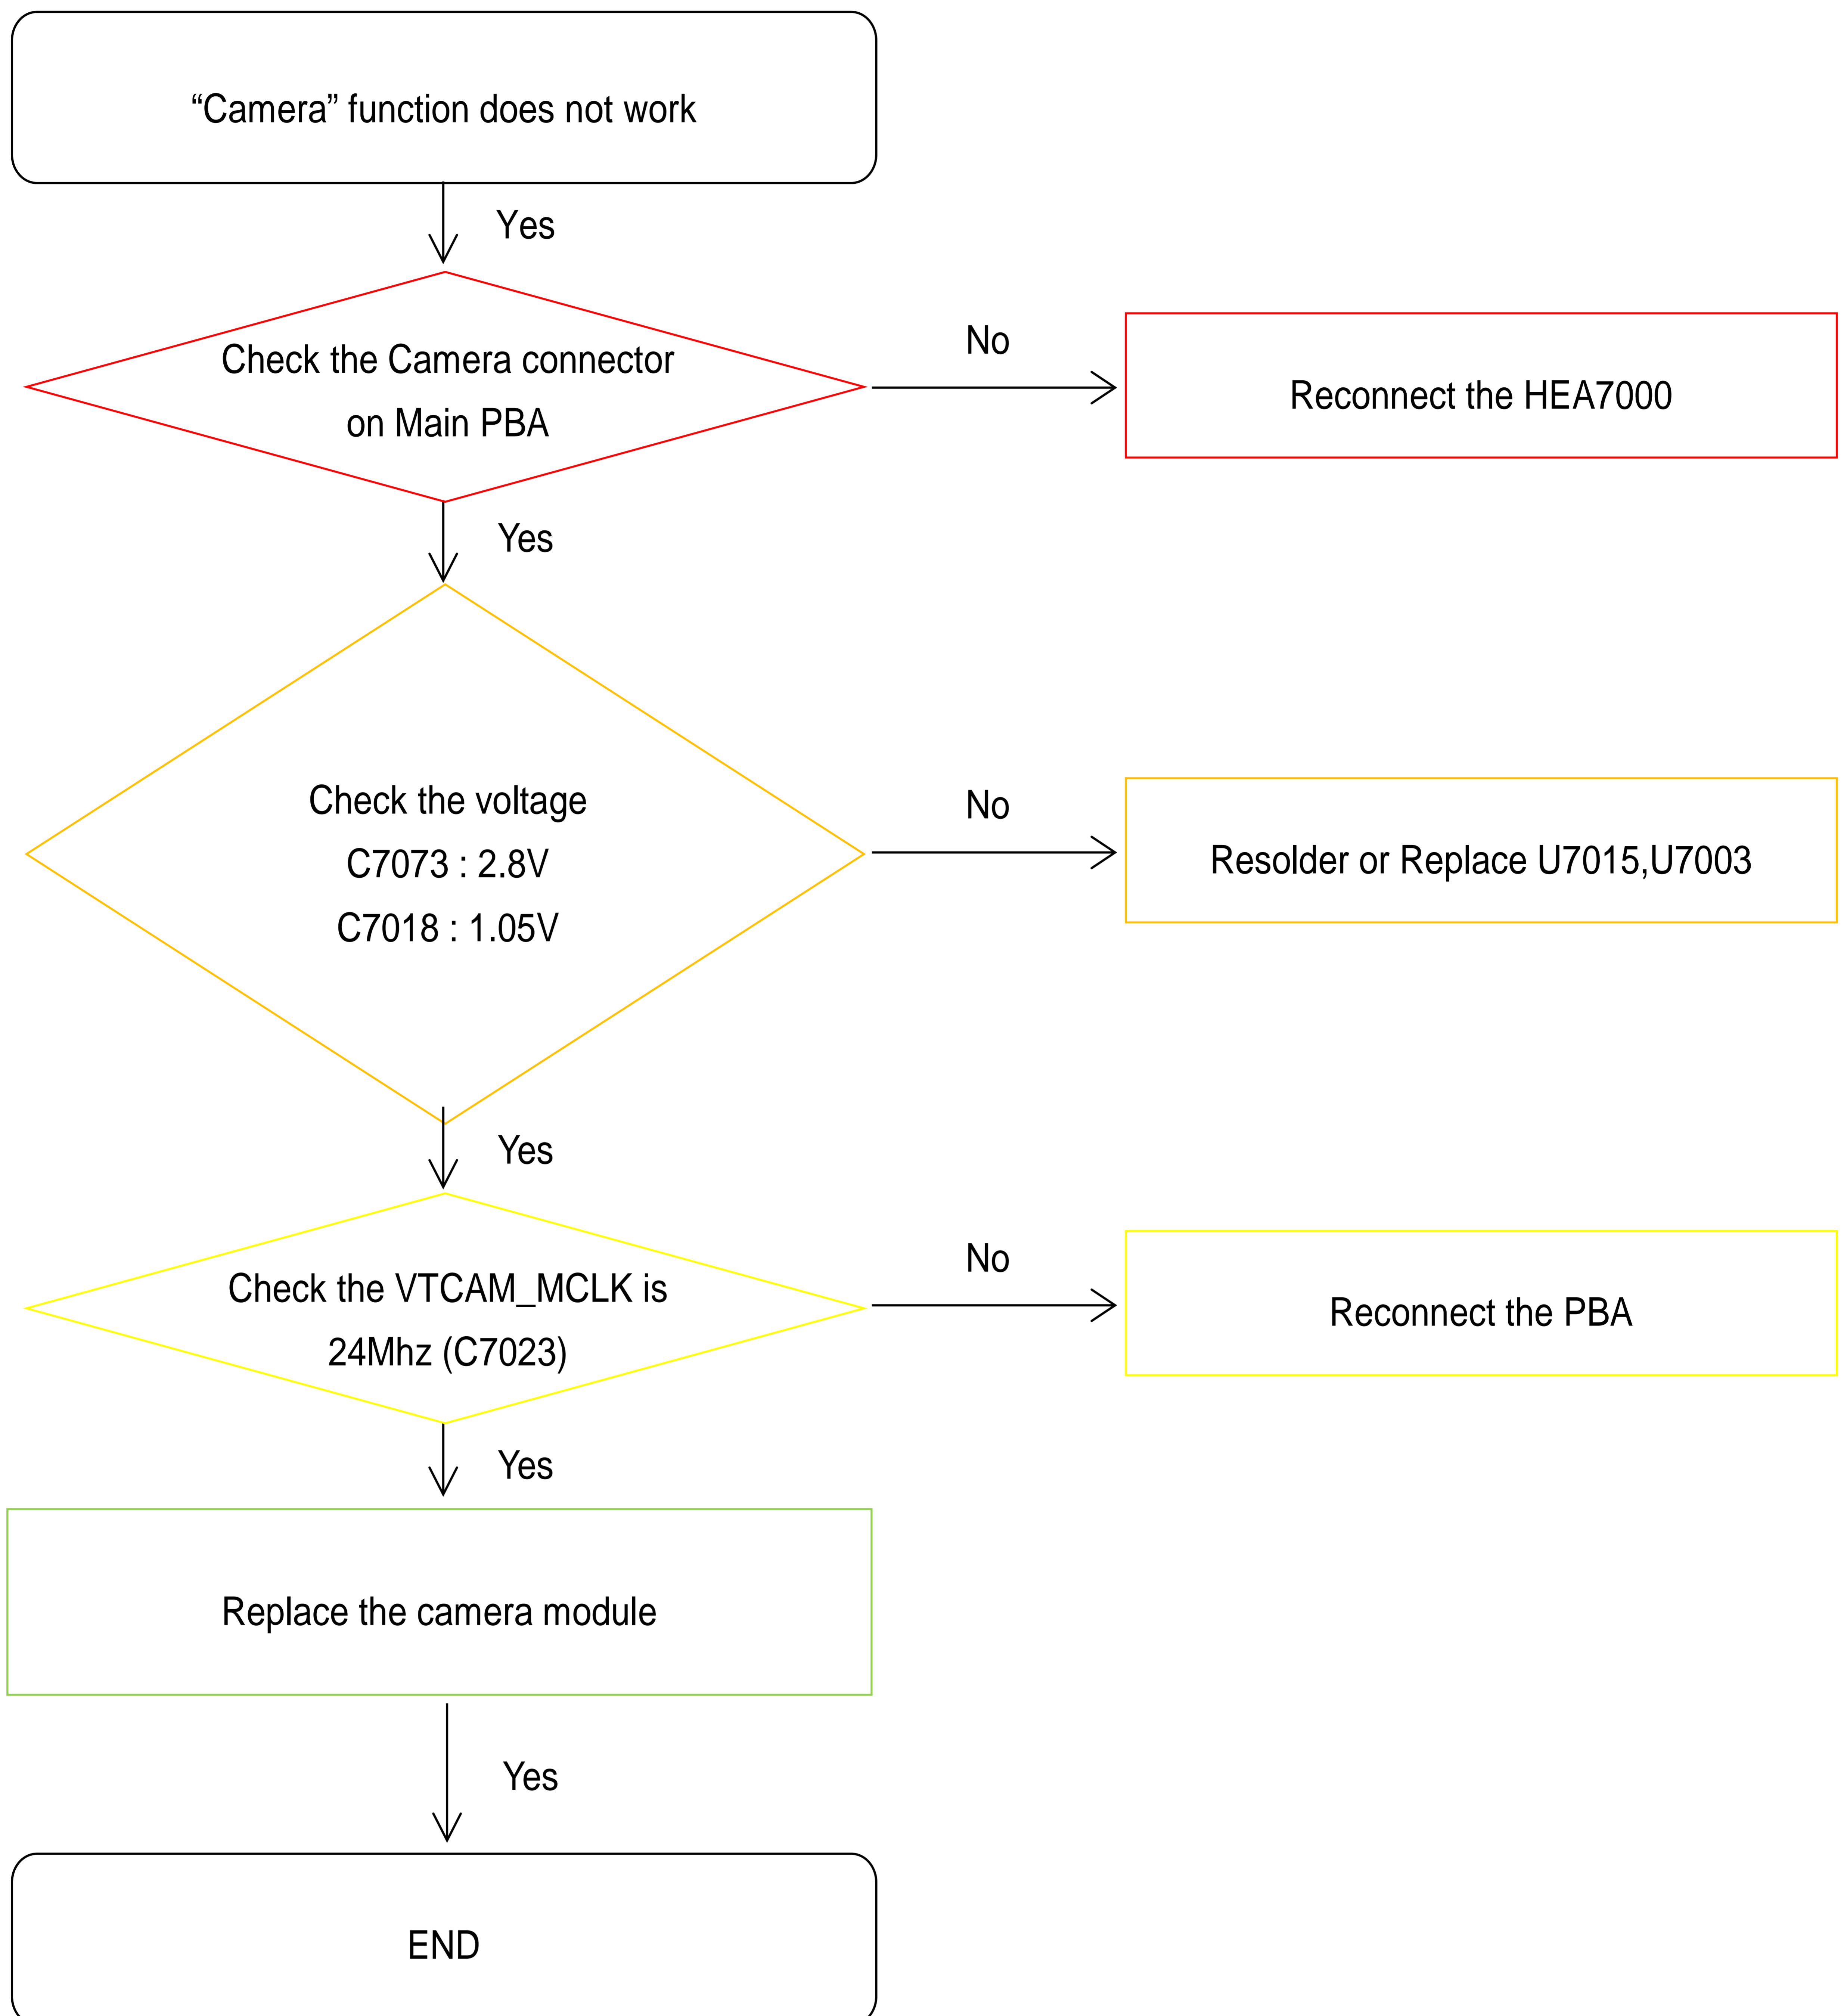

8-3. Flow chart of Troubleshooting.

	
<p align="center">Oscilloscope</p>	<p align="center">Digital Multimeter</p>
	
<p align="center">Power Supply</p>	<p align="center">+ driver, ESD Safe Tweezer</p>
	
<p align="center">8960 & Spectrum Analyzer</p>	<p align="center">Soldering iron</p>

8. Level 3 Repair

8-4-14. Display

8. Level 3 Repair

8-4-15. Rear CAMERA

8. Level 3 Repair

8-4-16. Front CAMERA

8. Level 3 Repair

8-4-17.Finger Print