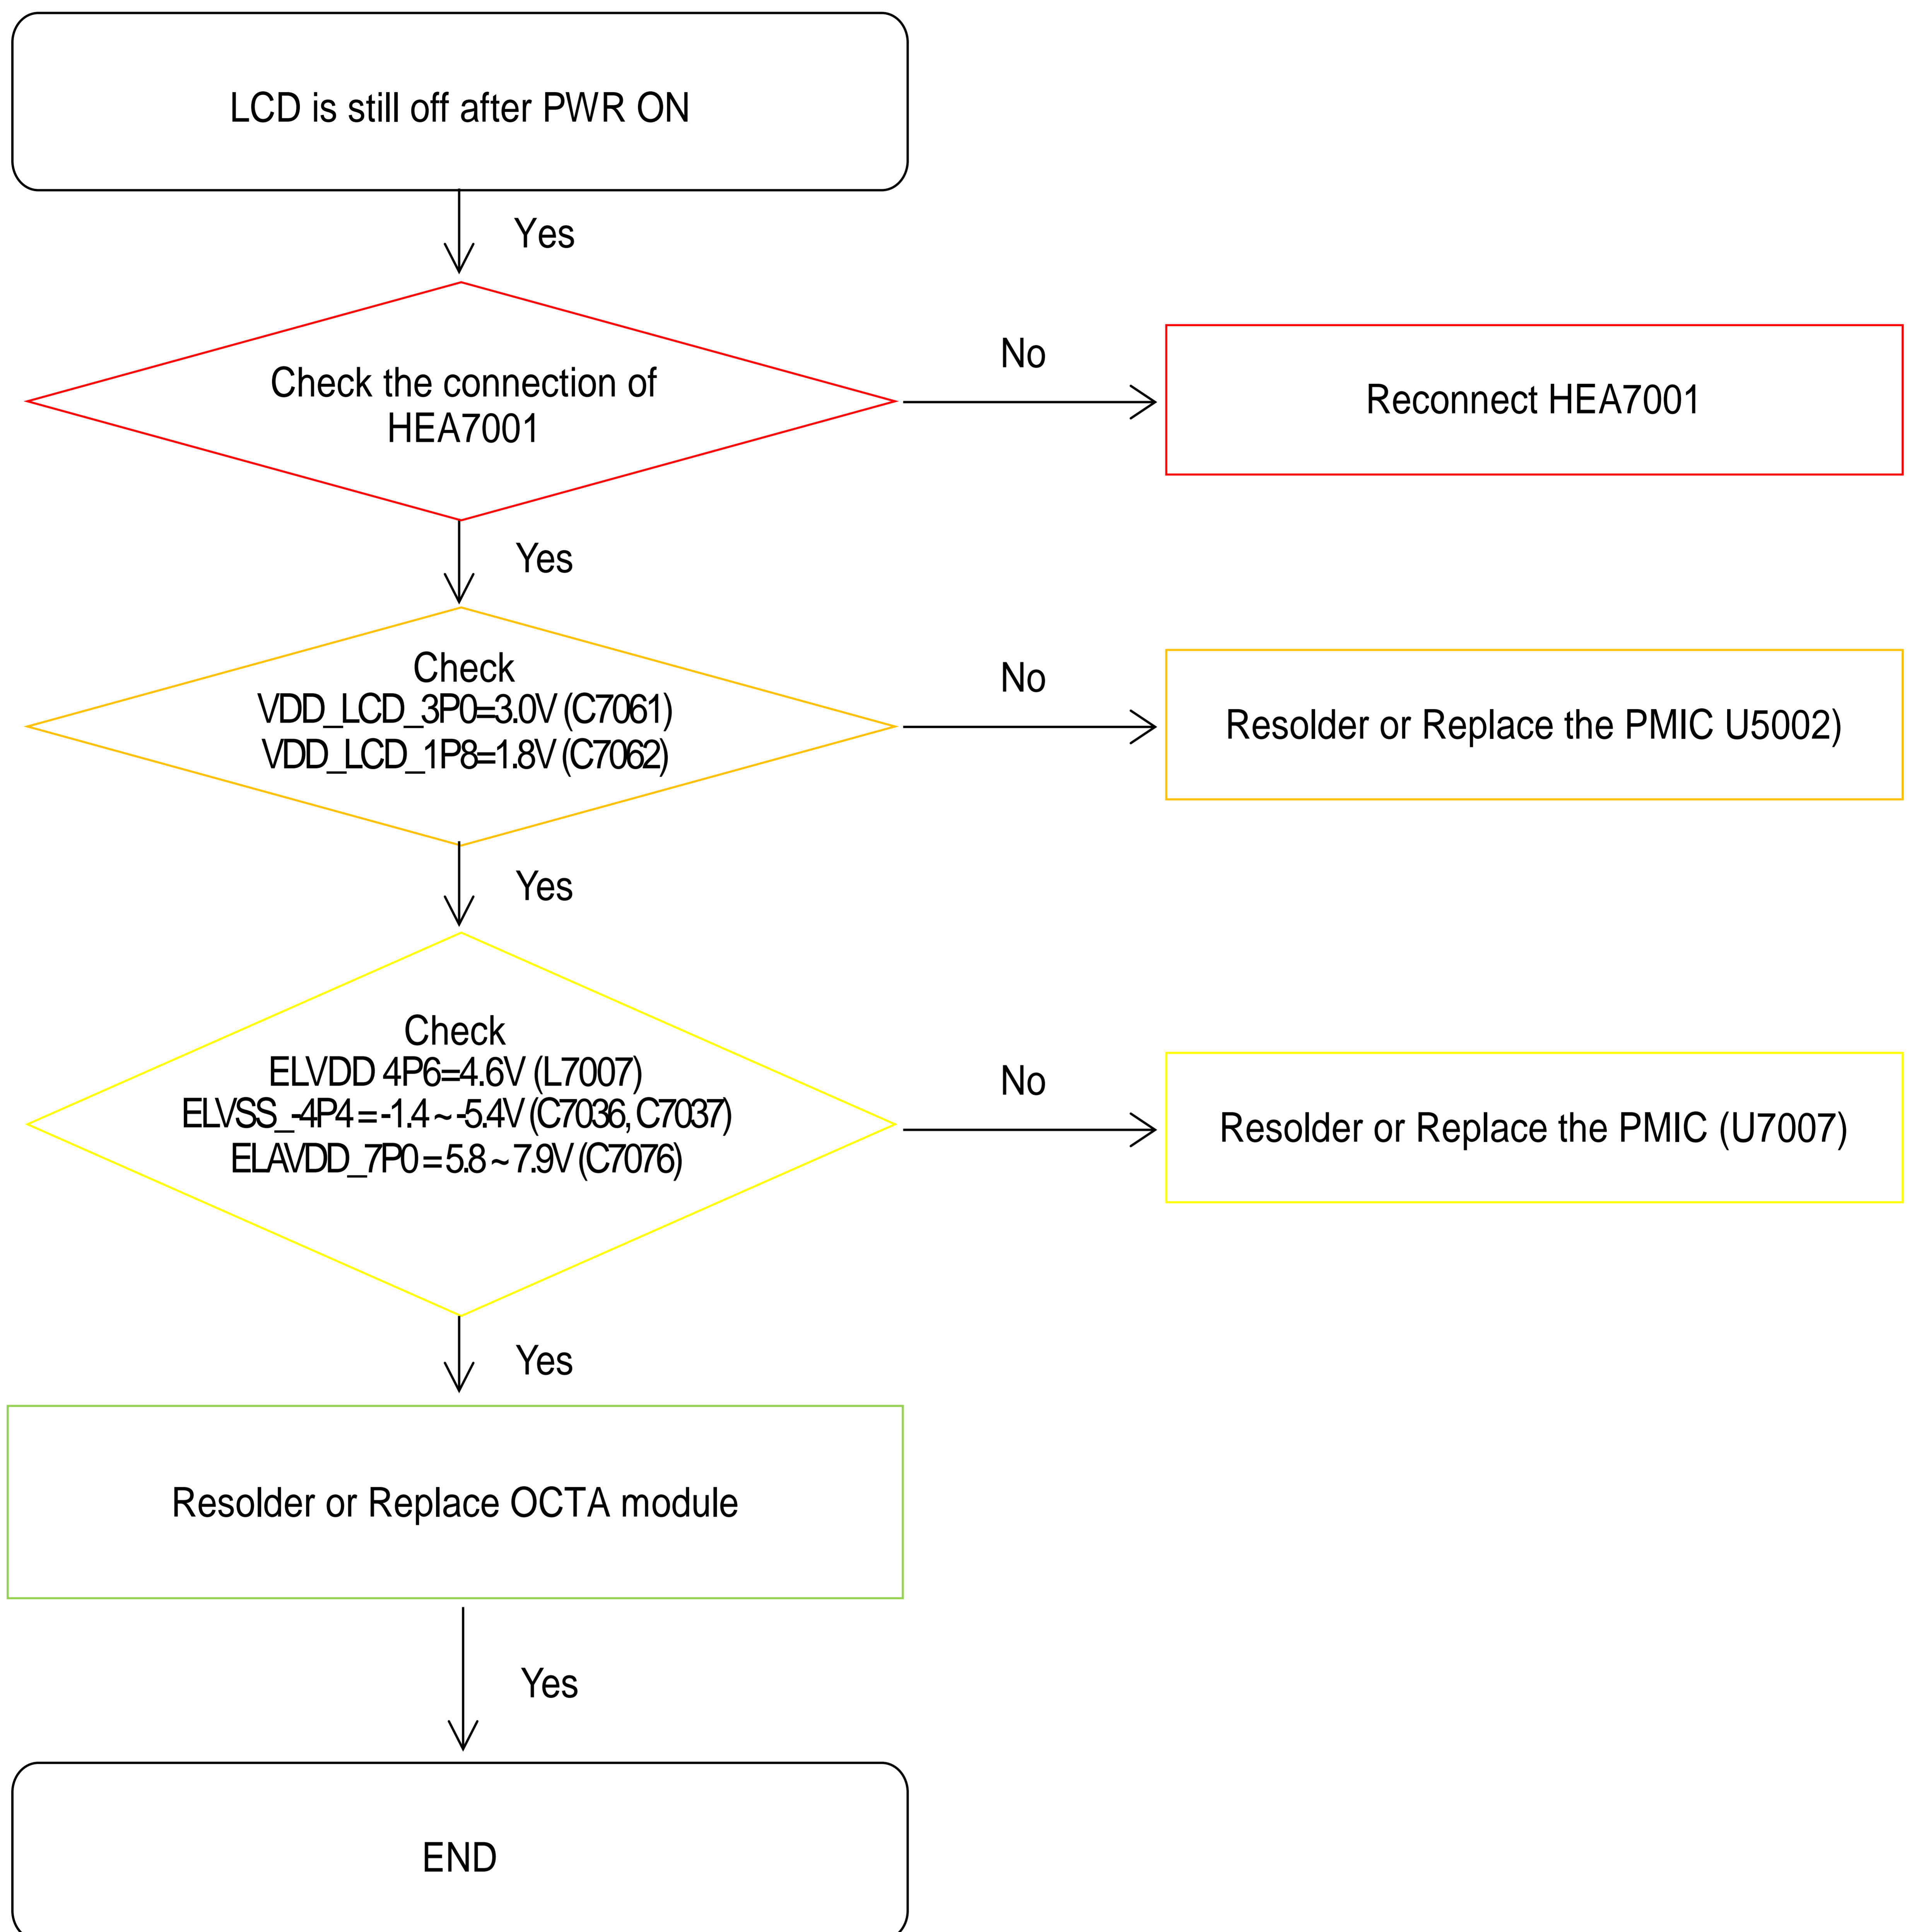

8-3. Flow chart of Troubleshooting.

	
<p align="center">Oscilloscope</p>	<p align="center">Digital Multimeter</p>
	
<p align="center">Power Supply</p>	<p align="center">+ driver, ESD Safe Tweezer</p>
	
<p align="center">8960 & Spectrum Analyzer</p>	<p align="center">Soldering iron</p>

8. Level 3 Repair

8-4-10. Receiver Part

8. Level 3 Repair

8-4-11. BT/WIFI

8. Level 3 Repair

8-4-12. GPS

8. Level 3 Repair

8-4-13. NFC

8. Level 3 Repair

8-4-14. Display

8. Level 3 Repair

8-4-15. Rear CAMERA

8. Level 3 Repair

8-4-16. Front CAMERA

8. Level 3 Repair

8-4-17.Finger Print