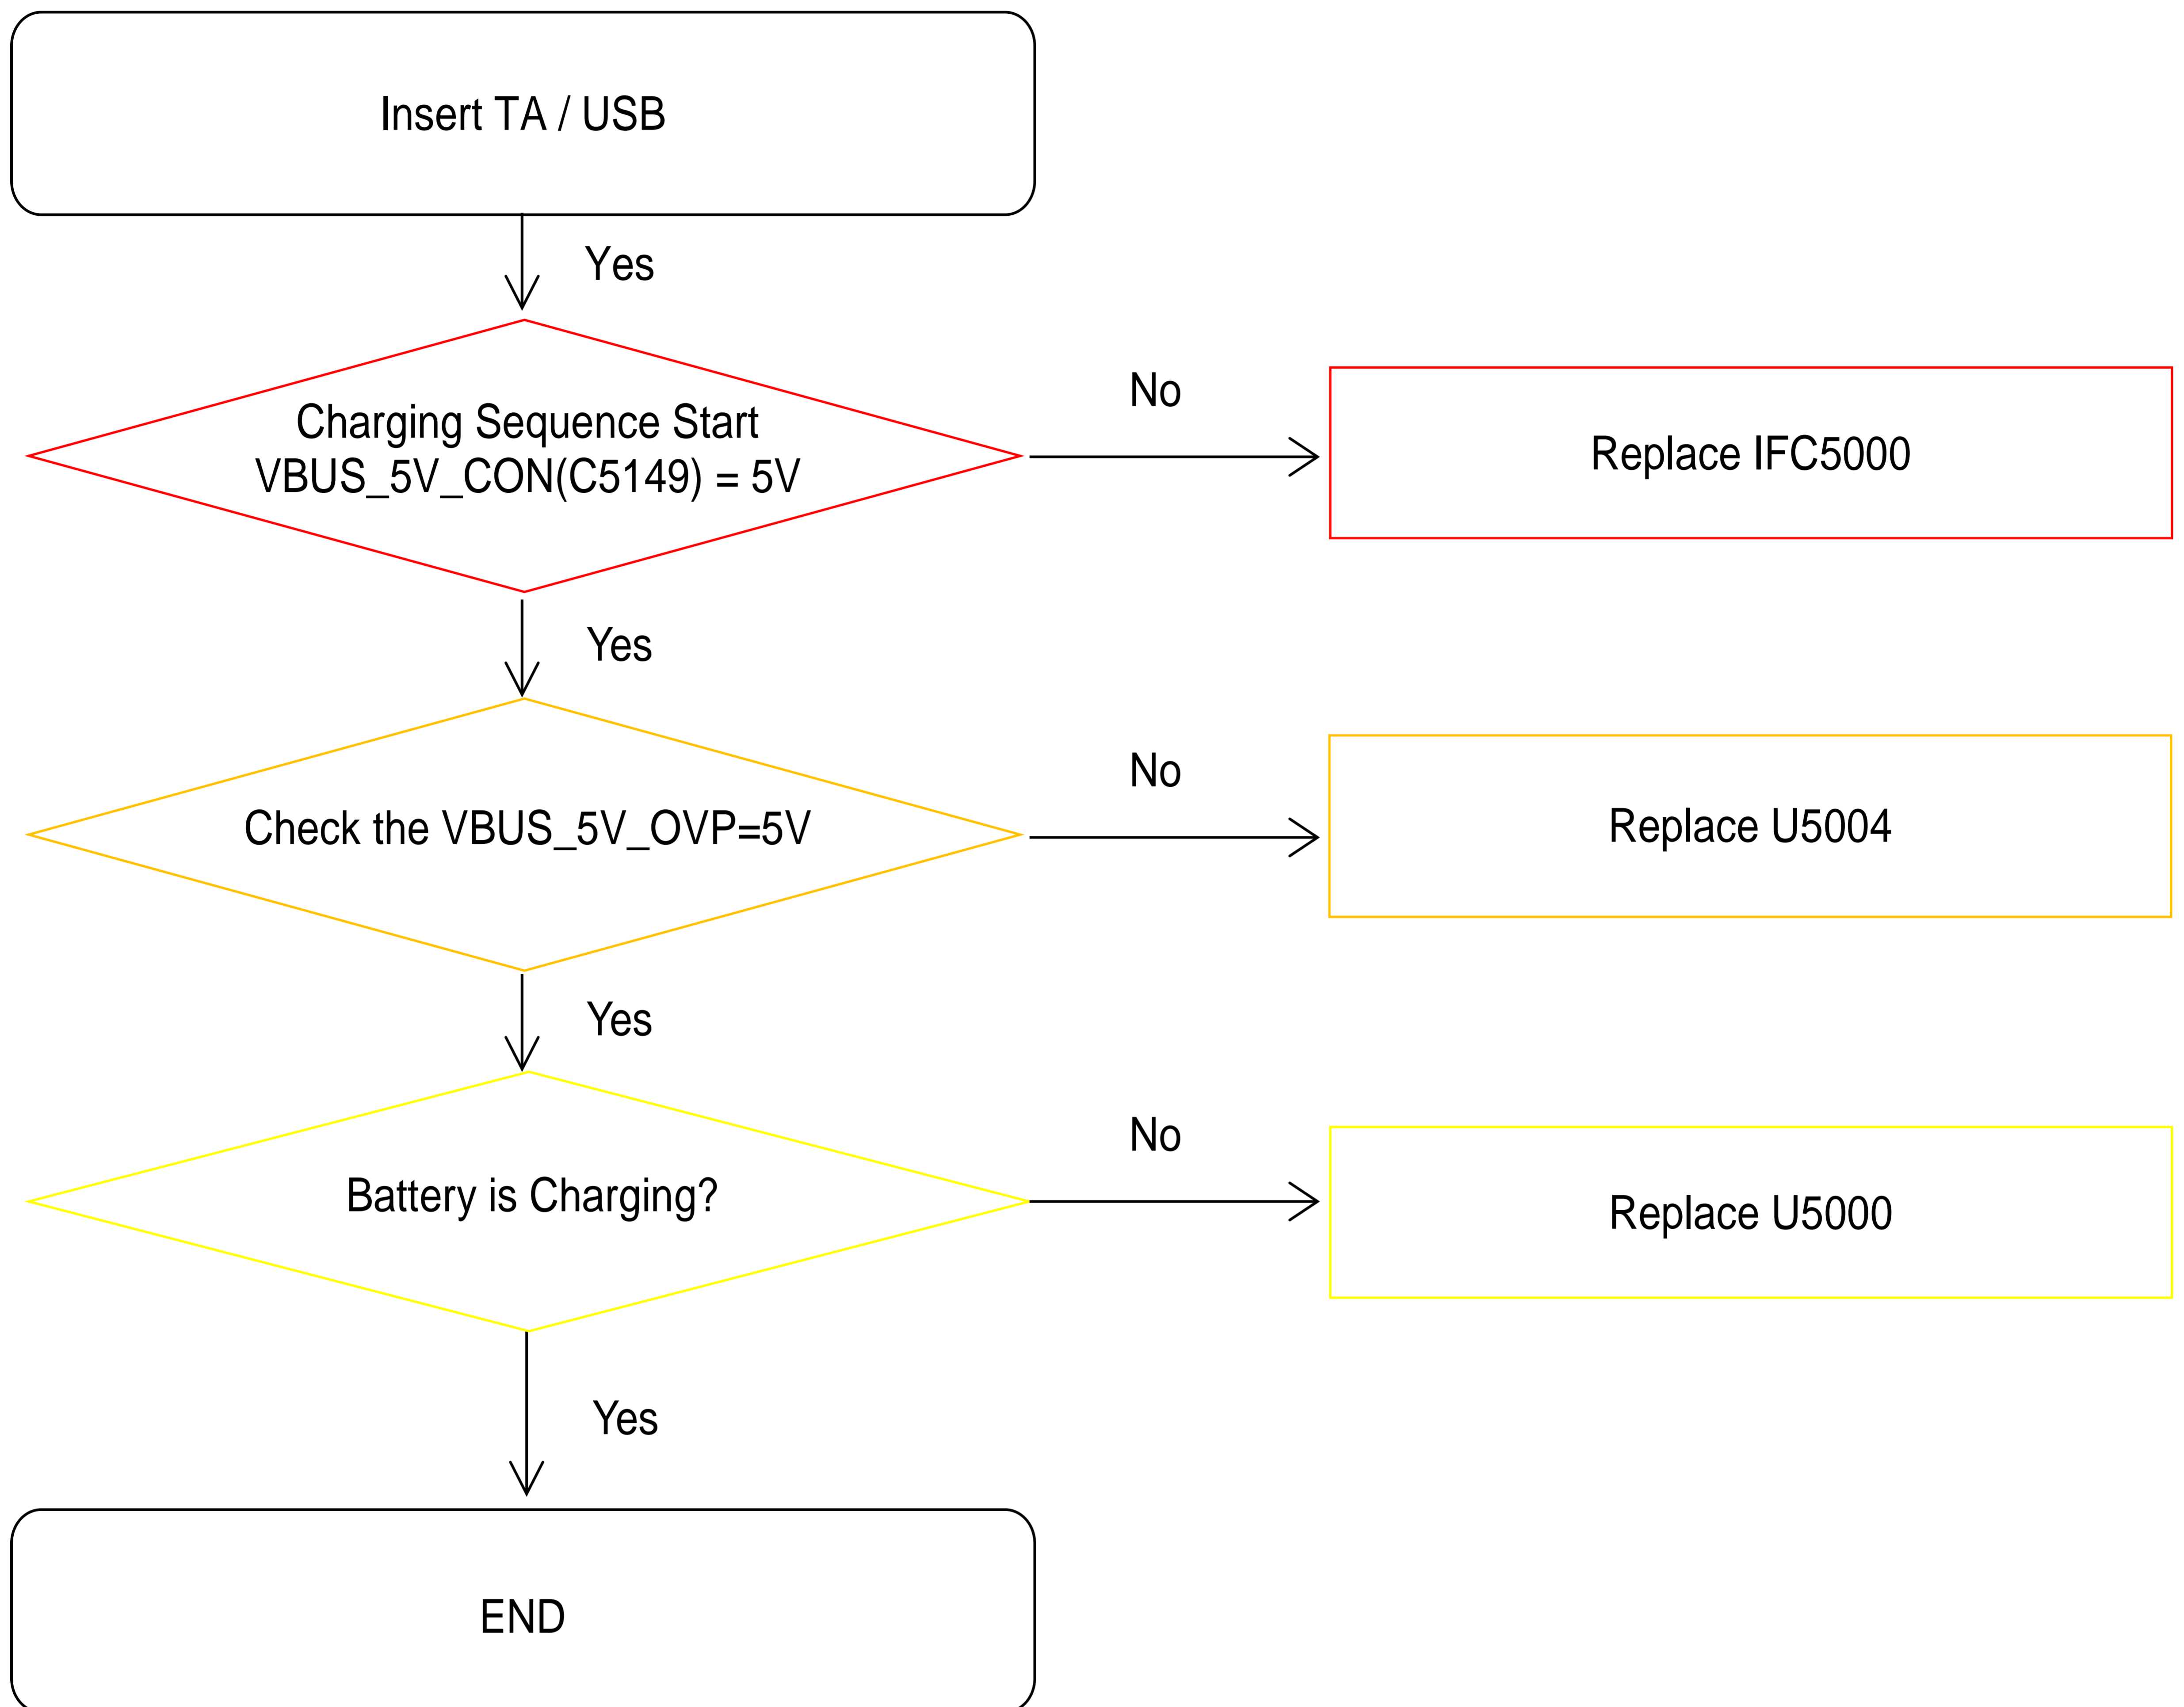

8-3. Flow chart of Troubleshooting.

	
<p align="center">Oscilloscope</p>	<p align="center">Digital Multimeter</p>
	
<p align="center">Power Supply</p>	<p align="center">+ driver, ESD Safe Tweezer</p>
	
<p align="center">8960 & Spectrum Analyzer</p>	<p align="center">Soldering iron</p>

8. Level 3 Repair

8-4-1. Power On

8. Level 3 Repair

8-4-2. Initial

8. Level 3 Repair

8-4-3. SIM Part

8. Level 3 Repair

8-4-4. T-Flash Part

8. Level 3 Repair

8-4-5. Charging Part

8. Level 3 Repair

8-4-6. OTG

8. Level 3 Repair

8-4-7-1. Magnetic Sensor

8. Level 3 Repair

8-4-7-2. Accel & GYRO Sensor