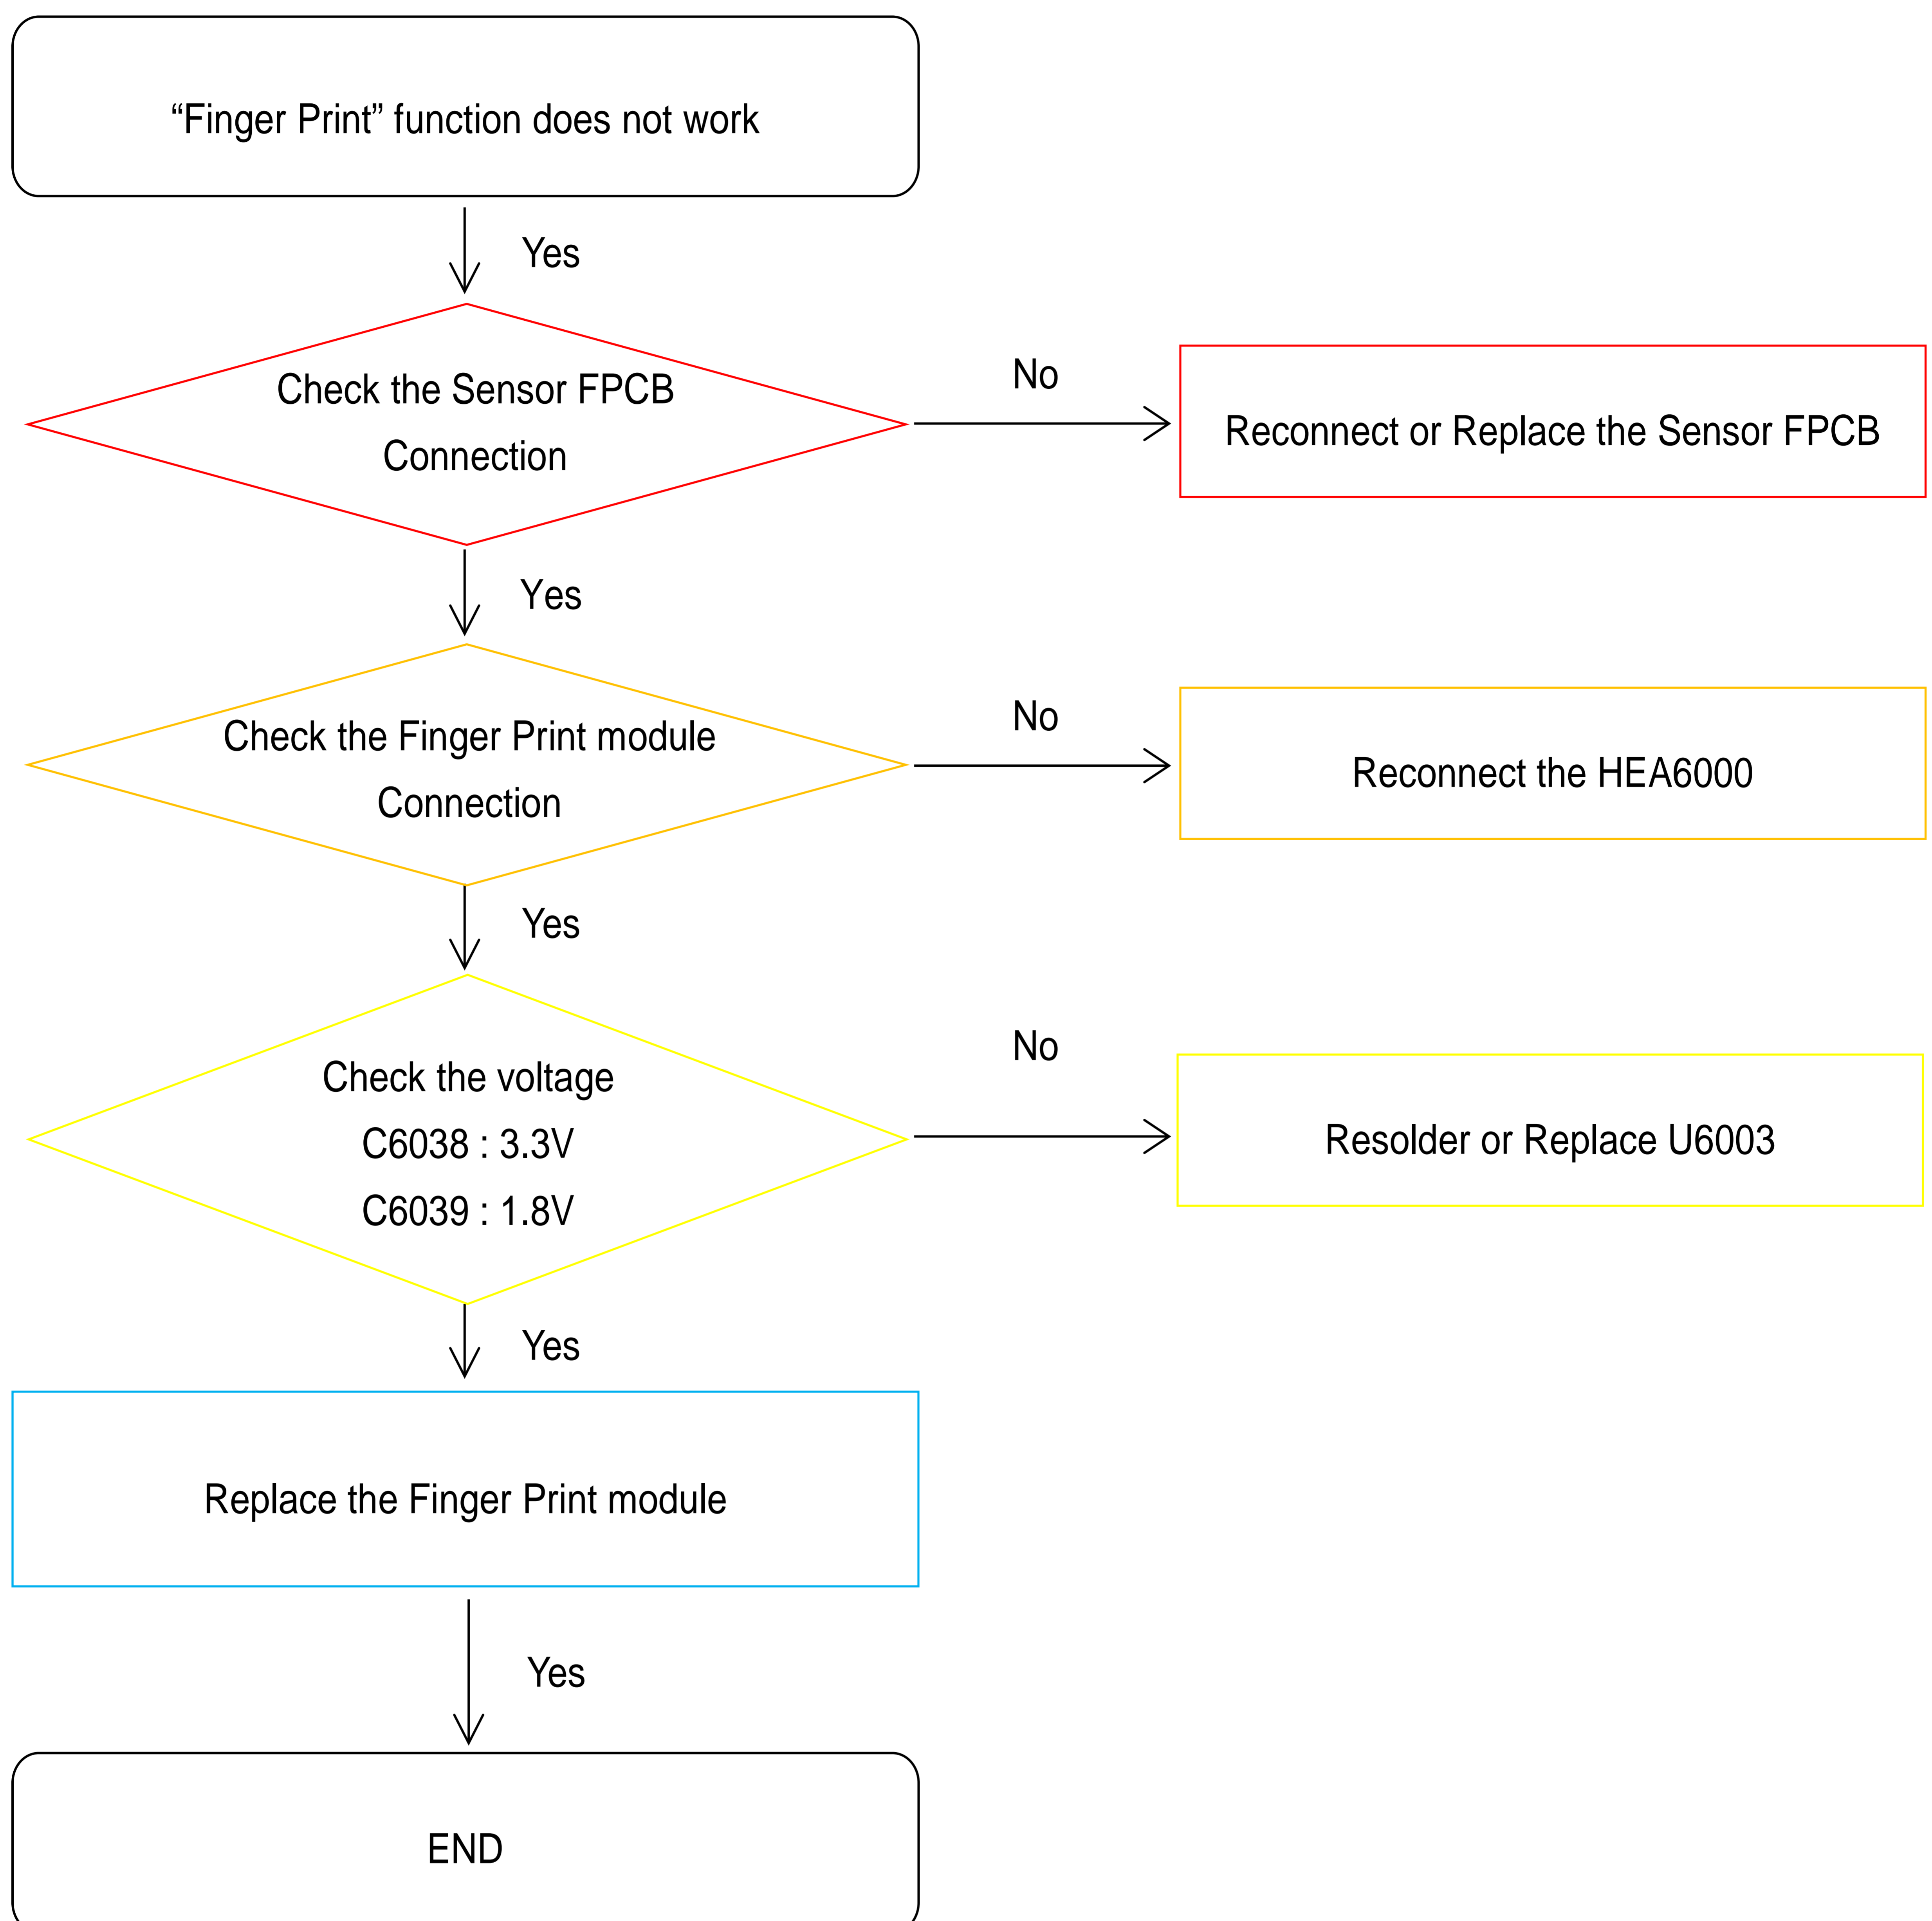

8-3. Flow chart of Troubleshooting.

	
<p align="center">Oscilloscope</p>	<p align="center">Digital Multimeter</p>
	
<p align="center">Power Supply</p>	<p align="center">+ driver, ESD Safe Tweezer</p>
	
<p align="center">8960 & Spectrum Analyzer</p>	<p align="center">Soldering iron</p>

8. Level 3 Repair

8-4-14. Display

8. Level 3 Repair

8-4-15. Rear CAMERA

8. Level 3 Repair

8-4-16. Front CAMERA

8. Level 3 Repair

8-4-17.Finger Print