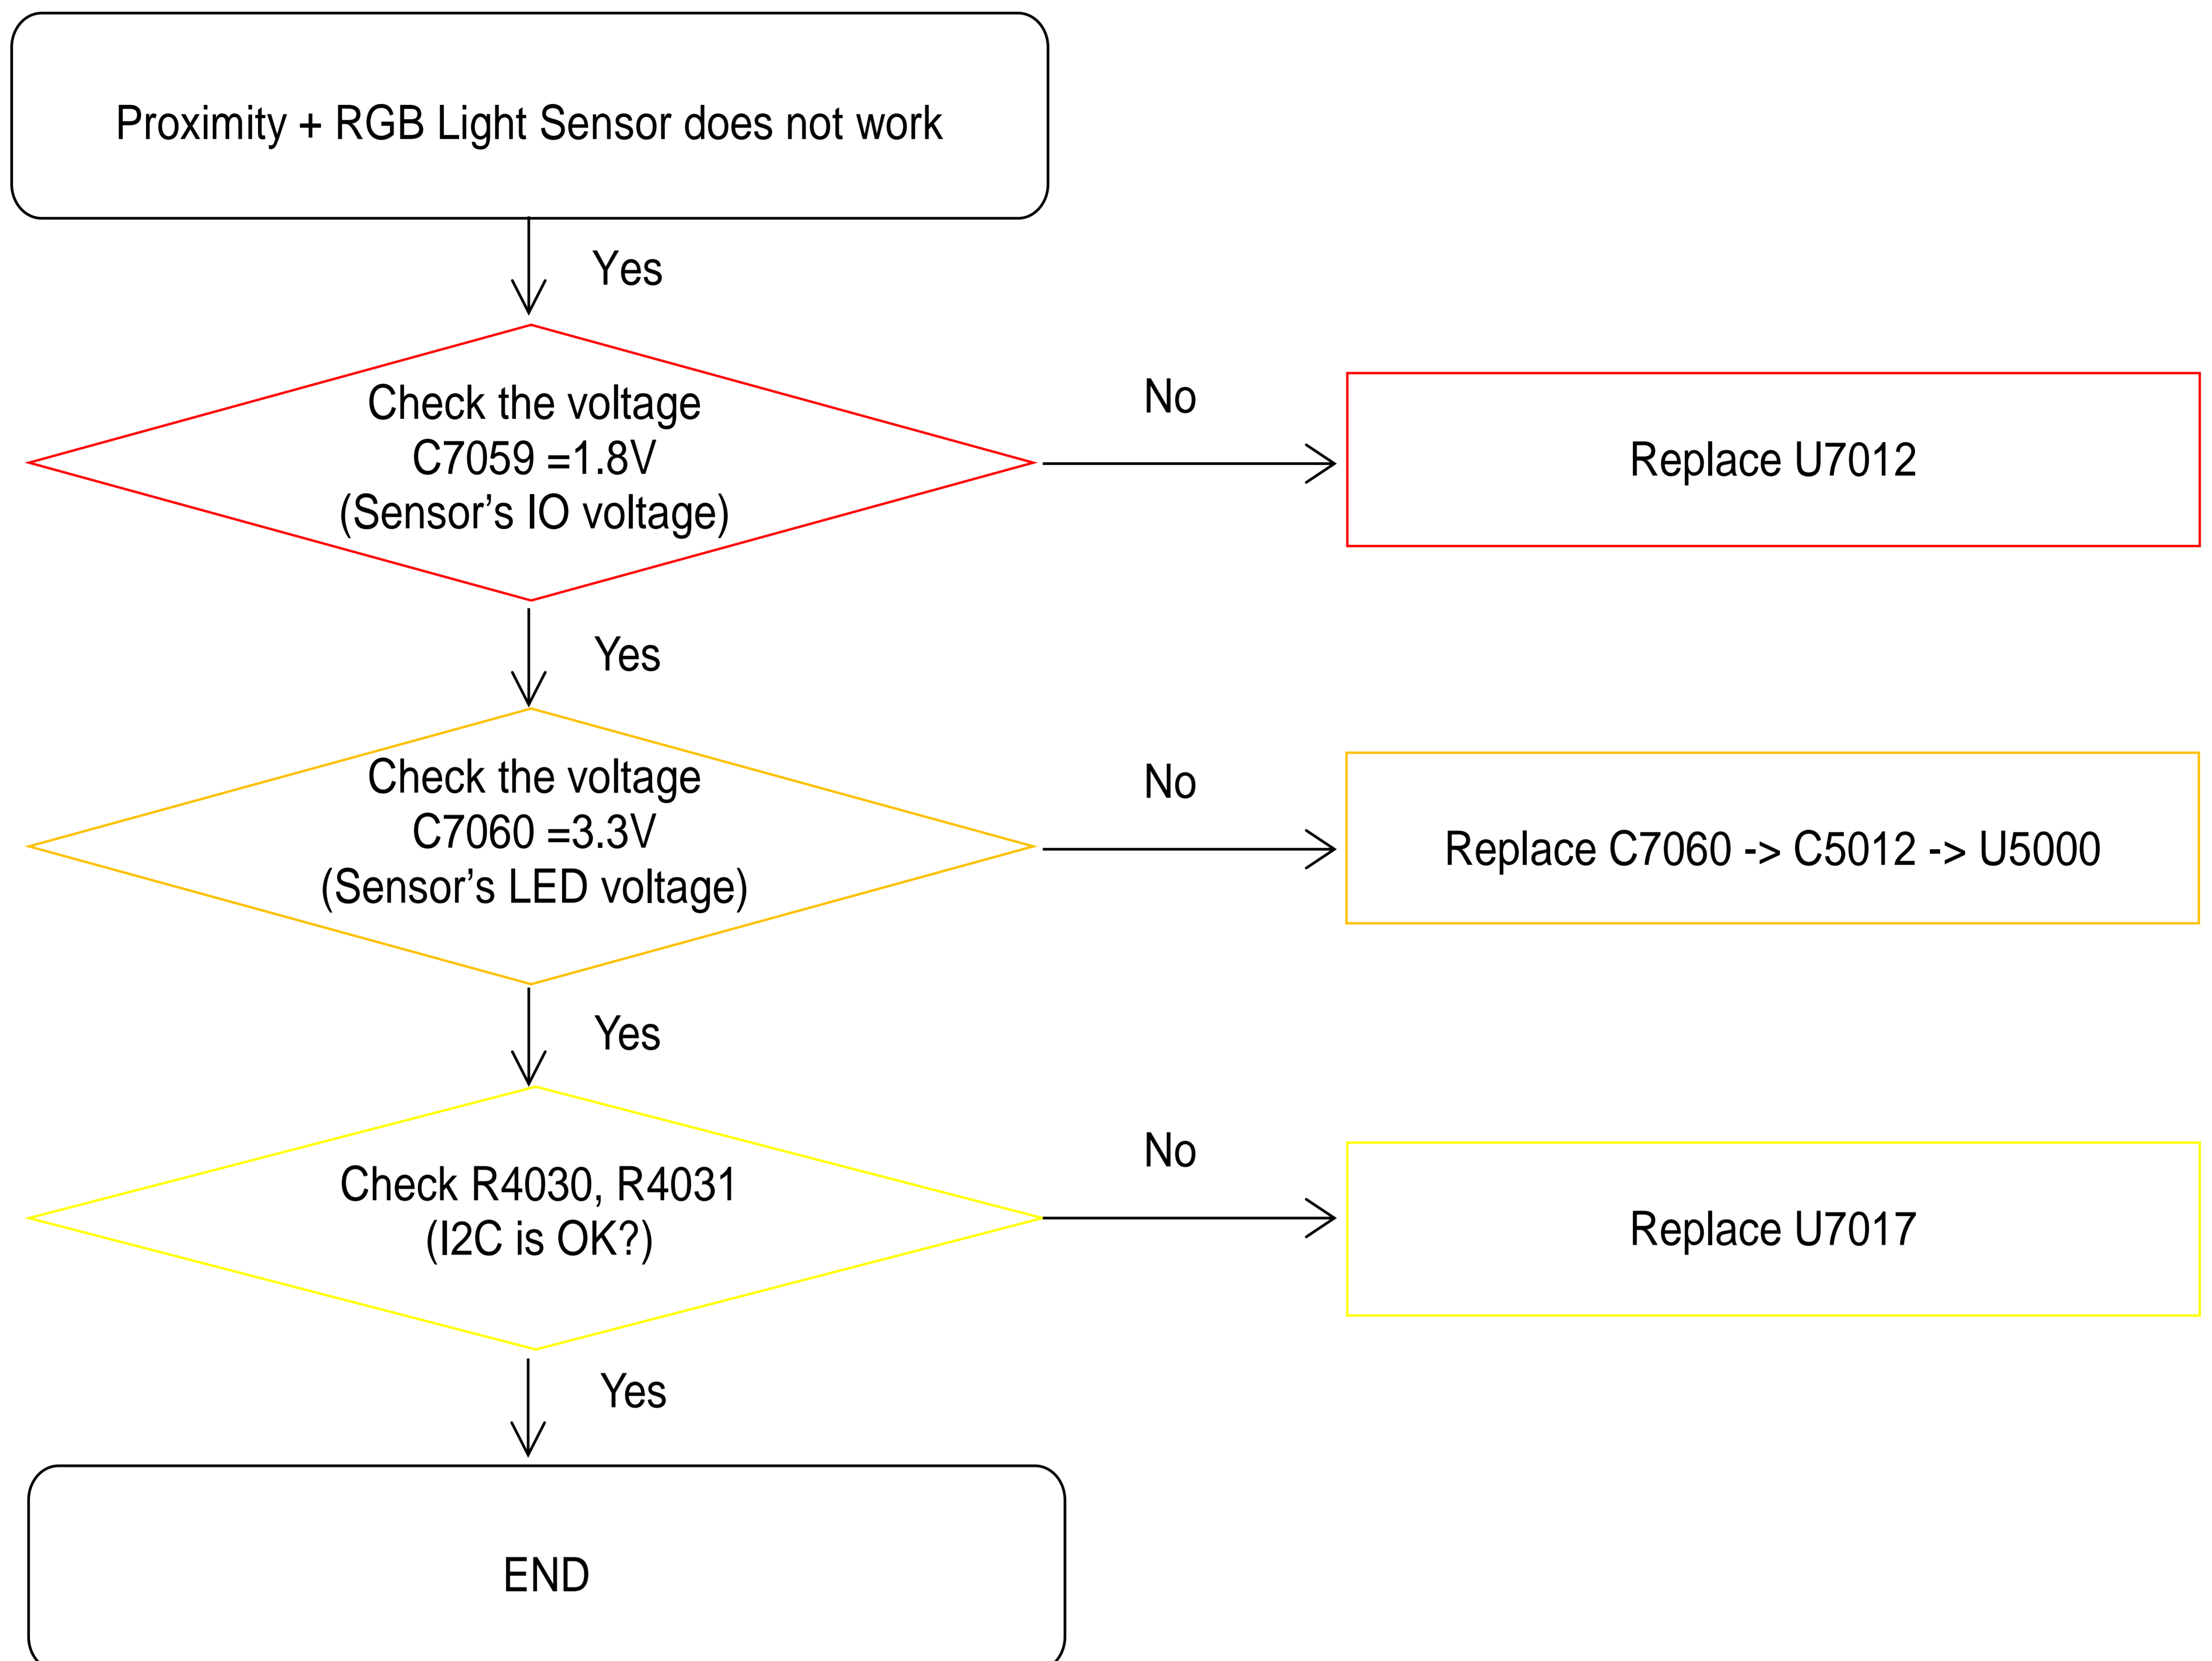

8. Level 3 Repair

8-4-7-3. Proximity + RGB Light sensor