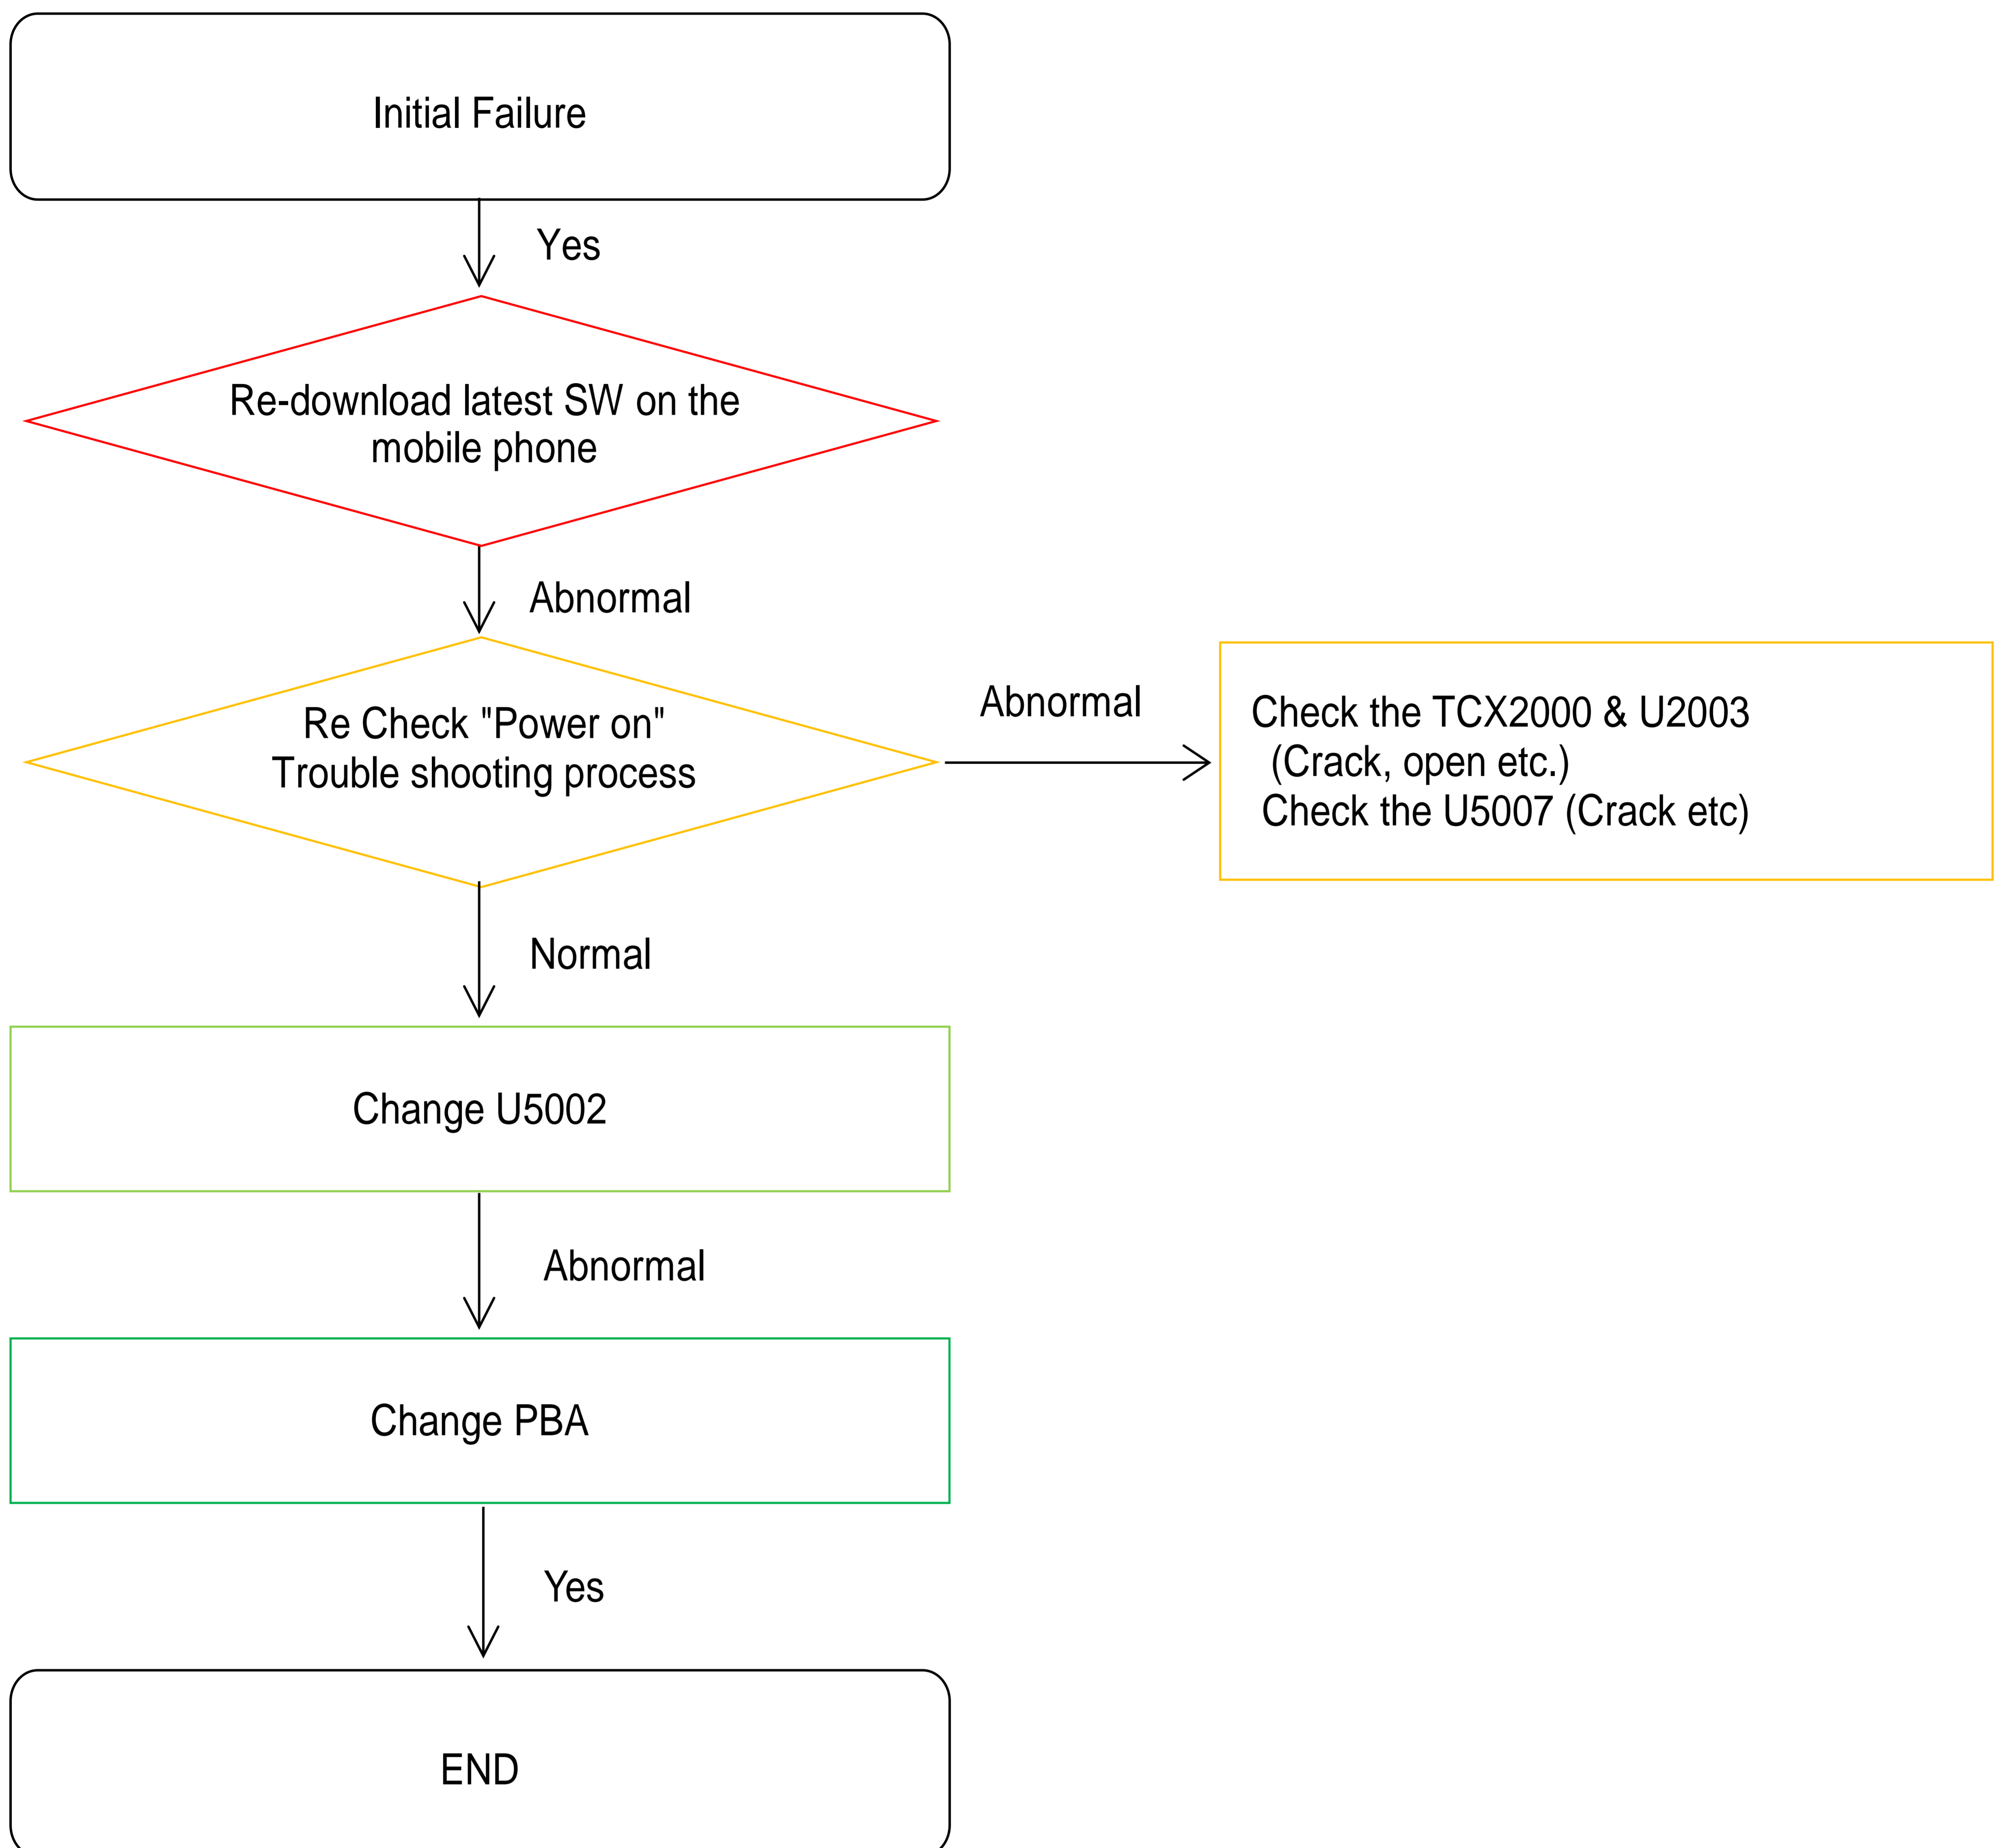

8-3. Flow chart of Troubleshooting.

	
<p align="center">Oscilloscope</p>	<p align="center">Digital Multimeter</p>
	
<p align="center">Power Supply</p>	<p align="center">+ driver, ESD Safe Tweezer</p>
	
<p align="center">8960 & Spectrum Analyzer</p>	<p align="center">Soldering iron</p>

8. Level 3 Repair

8-4-1. Power On

8. Level 3 Repair

8-4-2. Initial

8. Level 3 Repair

8-4-3. SIM Part

8. Level 3 Repair

8-4-4. T-Flash Part

8. Level 3 Repair

8-4-5. Charging Part

8. Level 3 Repair

8-4-6. OTG

8. Level 3 Repair

8-4-7-1. Magnetic Sensor

8. Level 3 Repair

8-4-7-2. Accel & GYRO Sensor