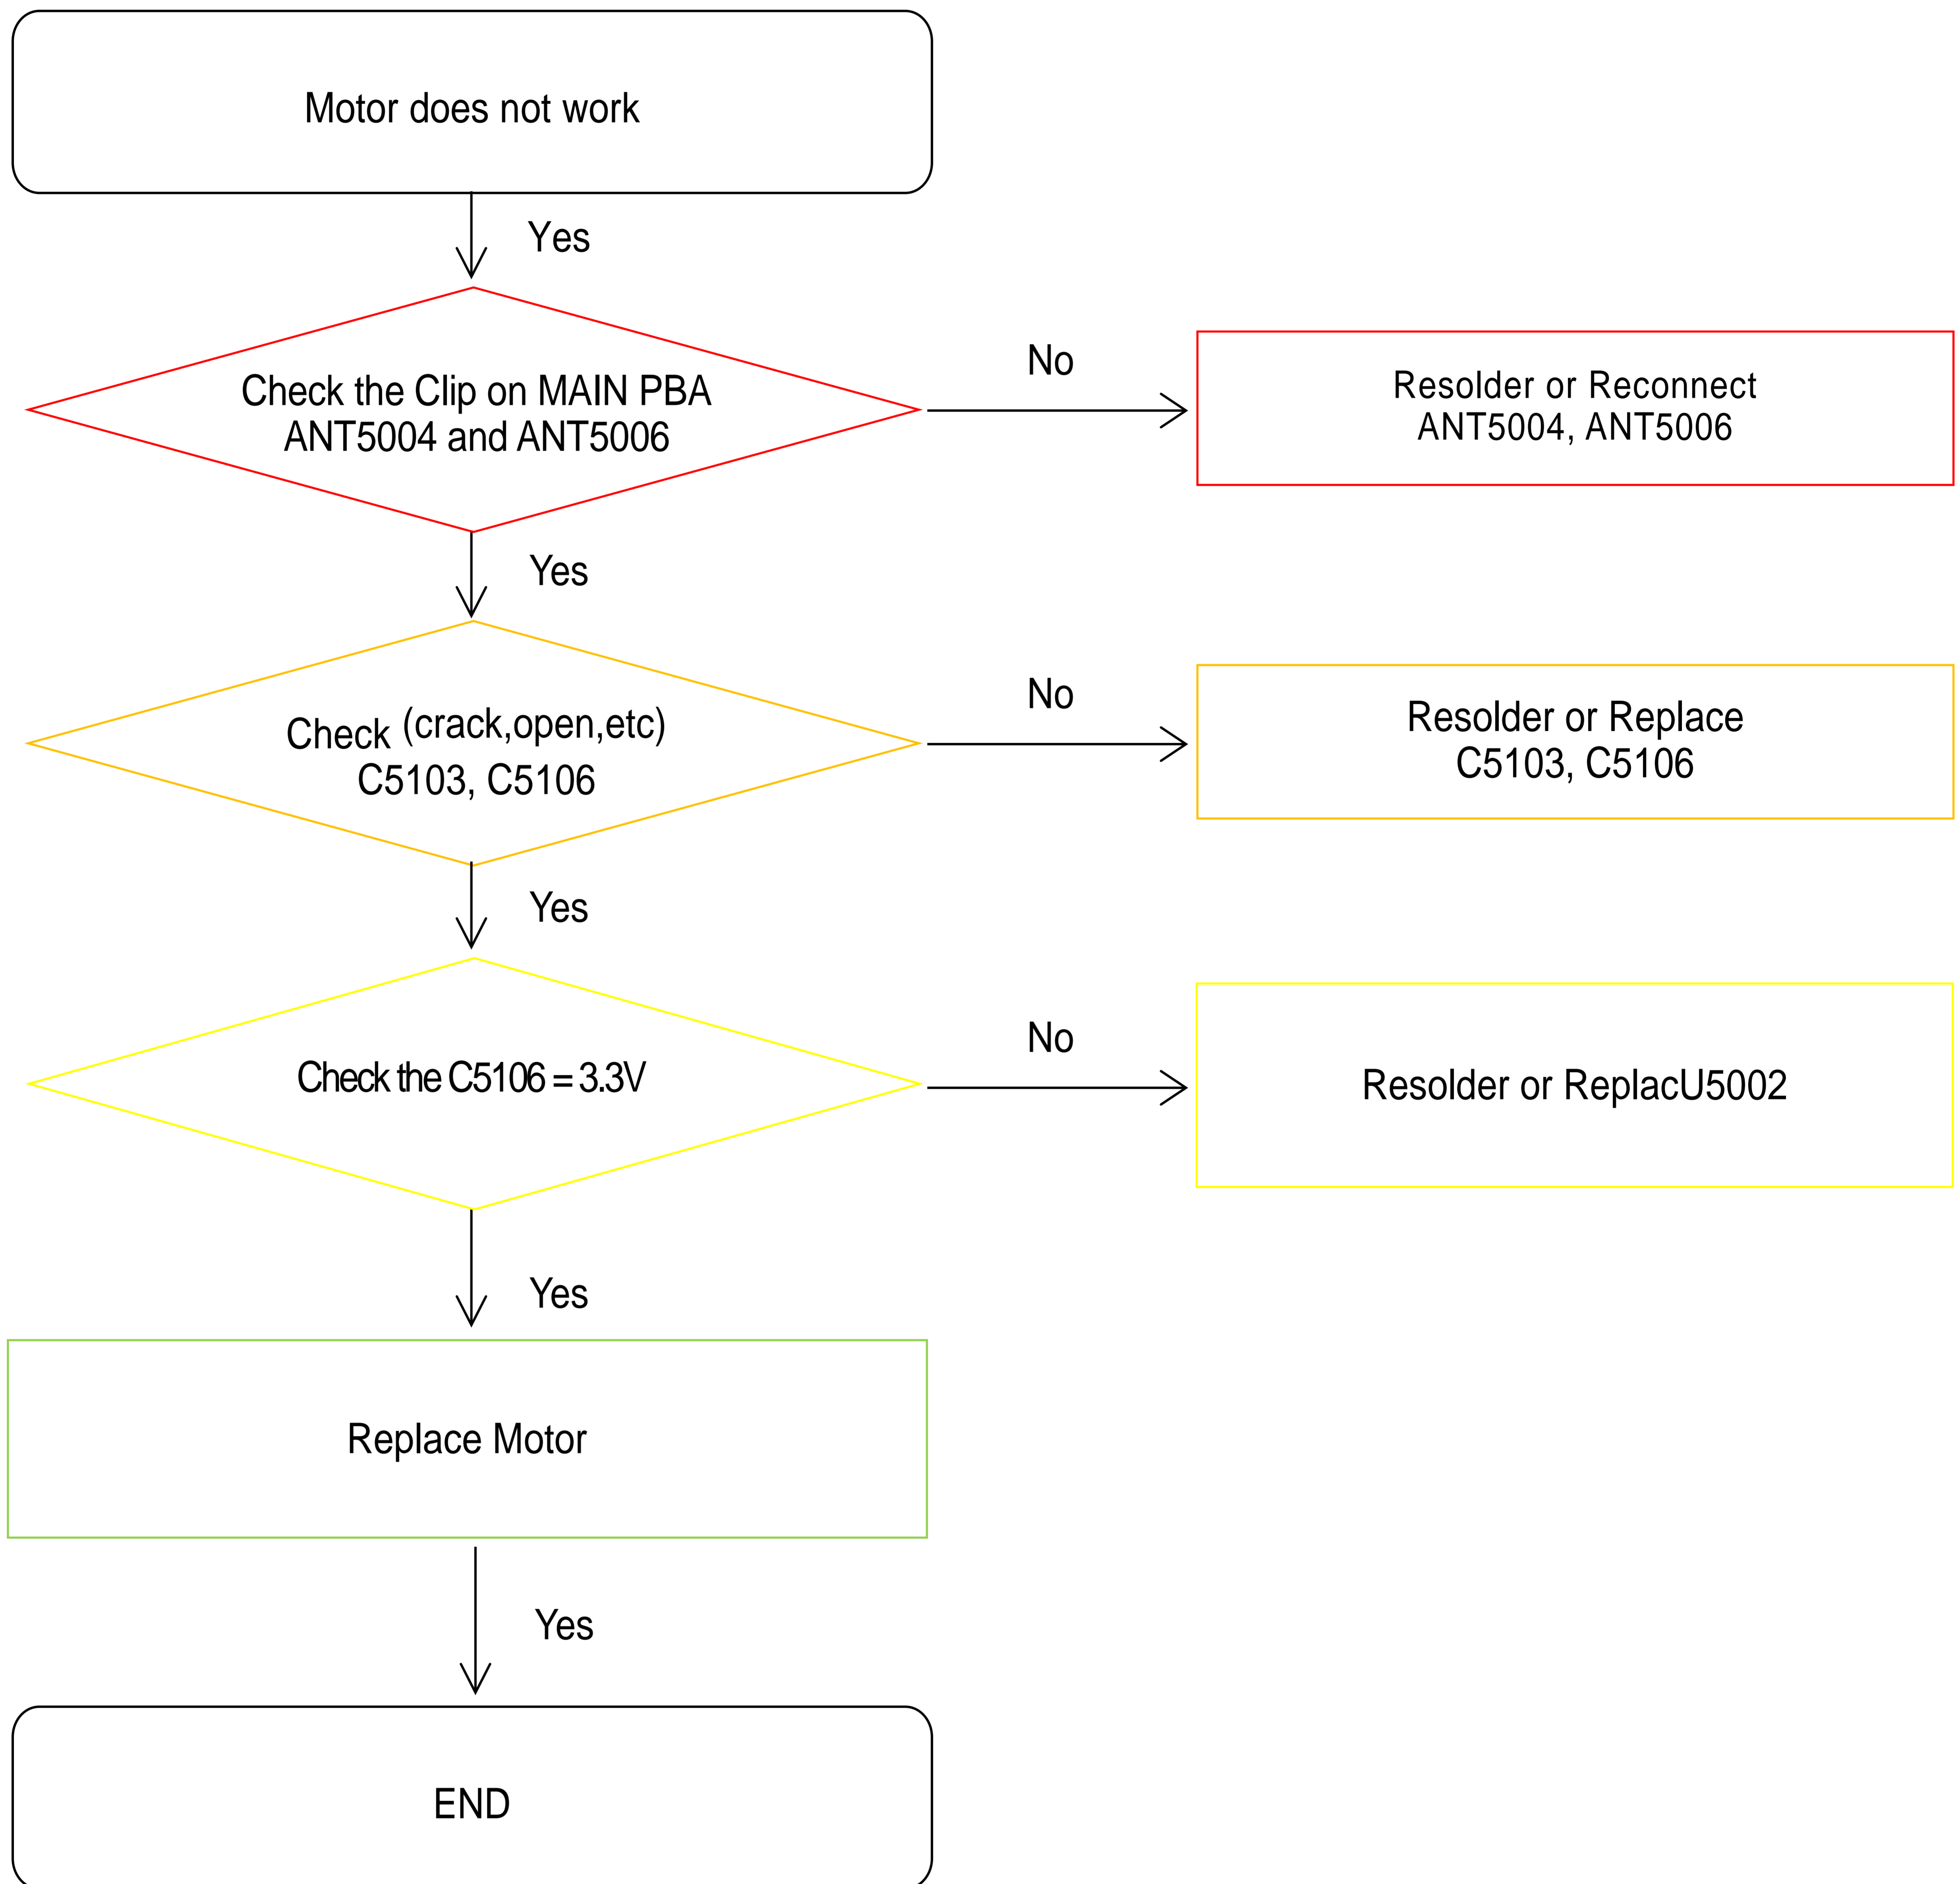

8. Level 3 Repair

8-4-20. Motor