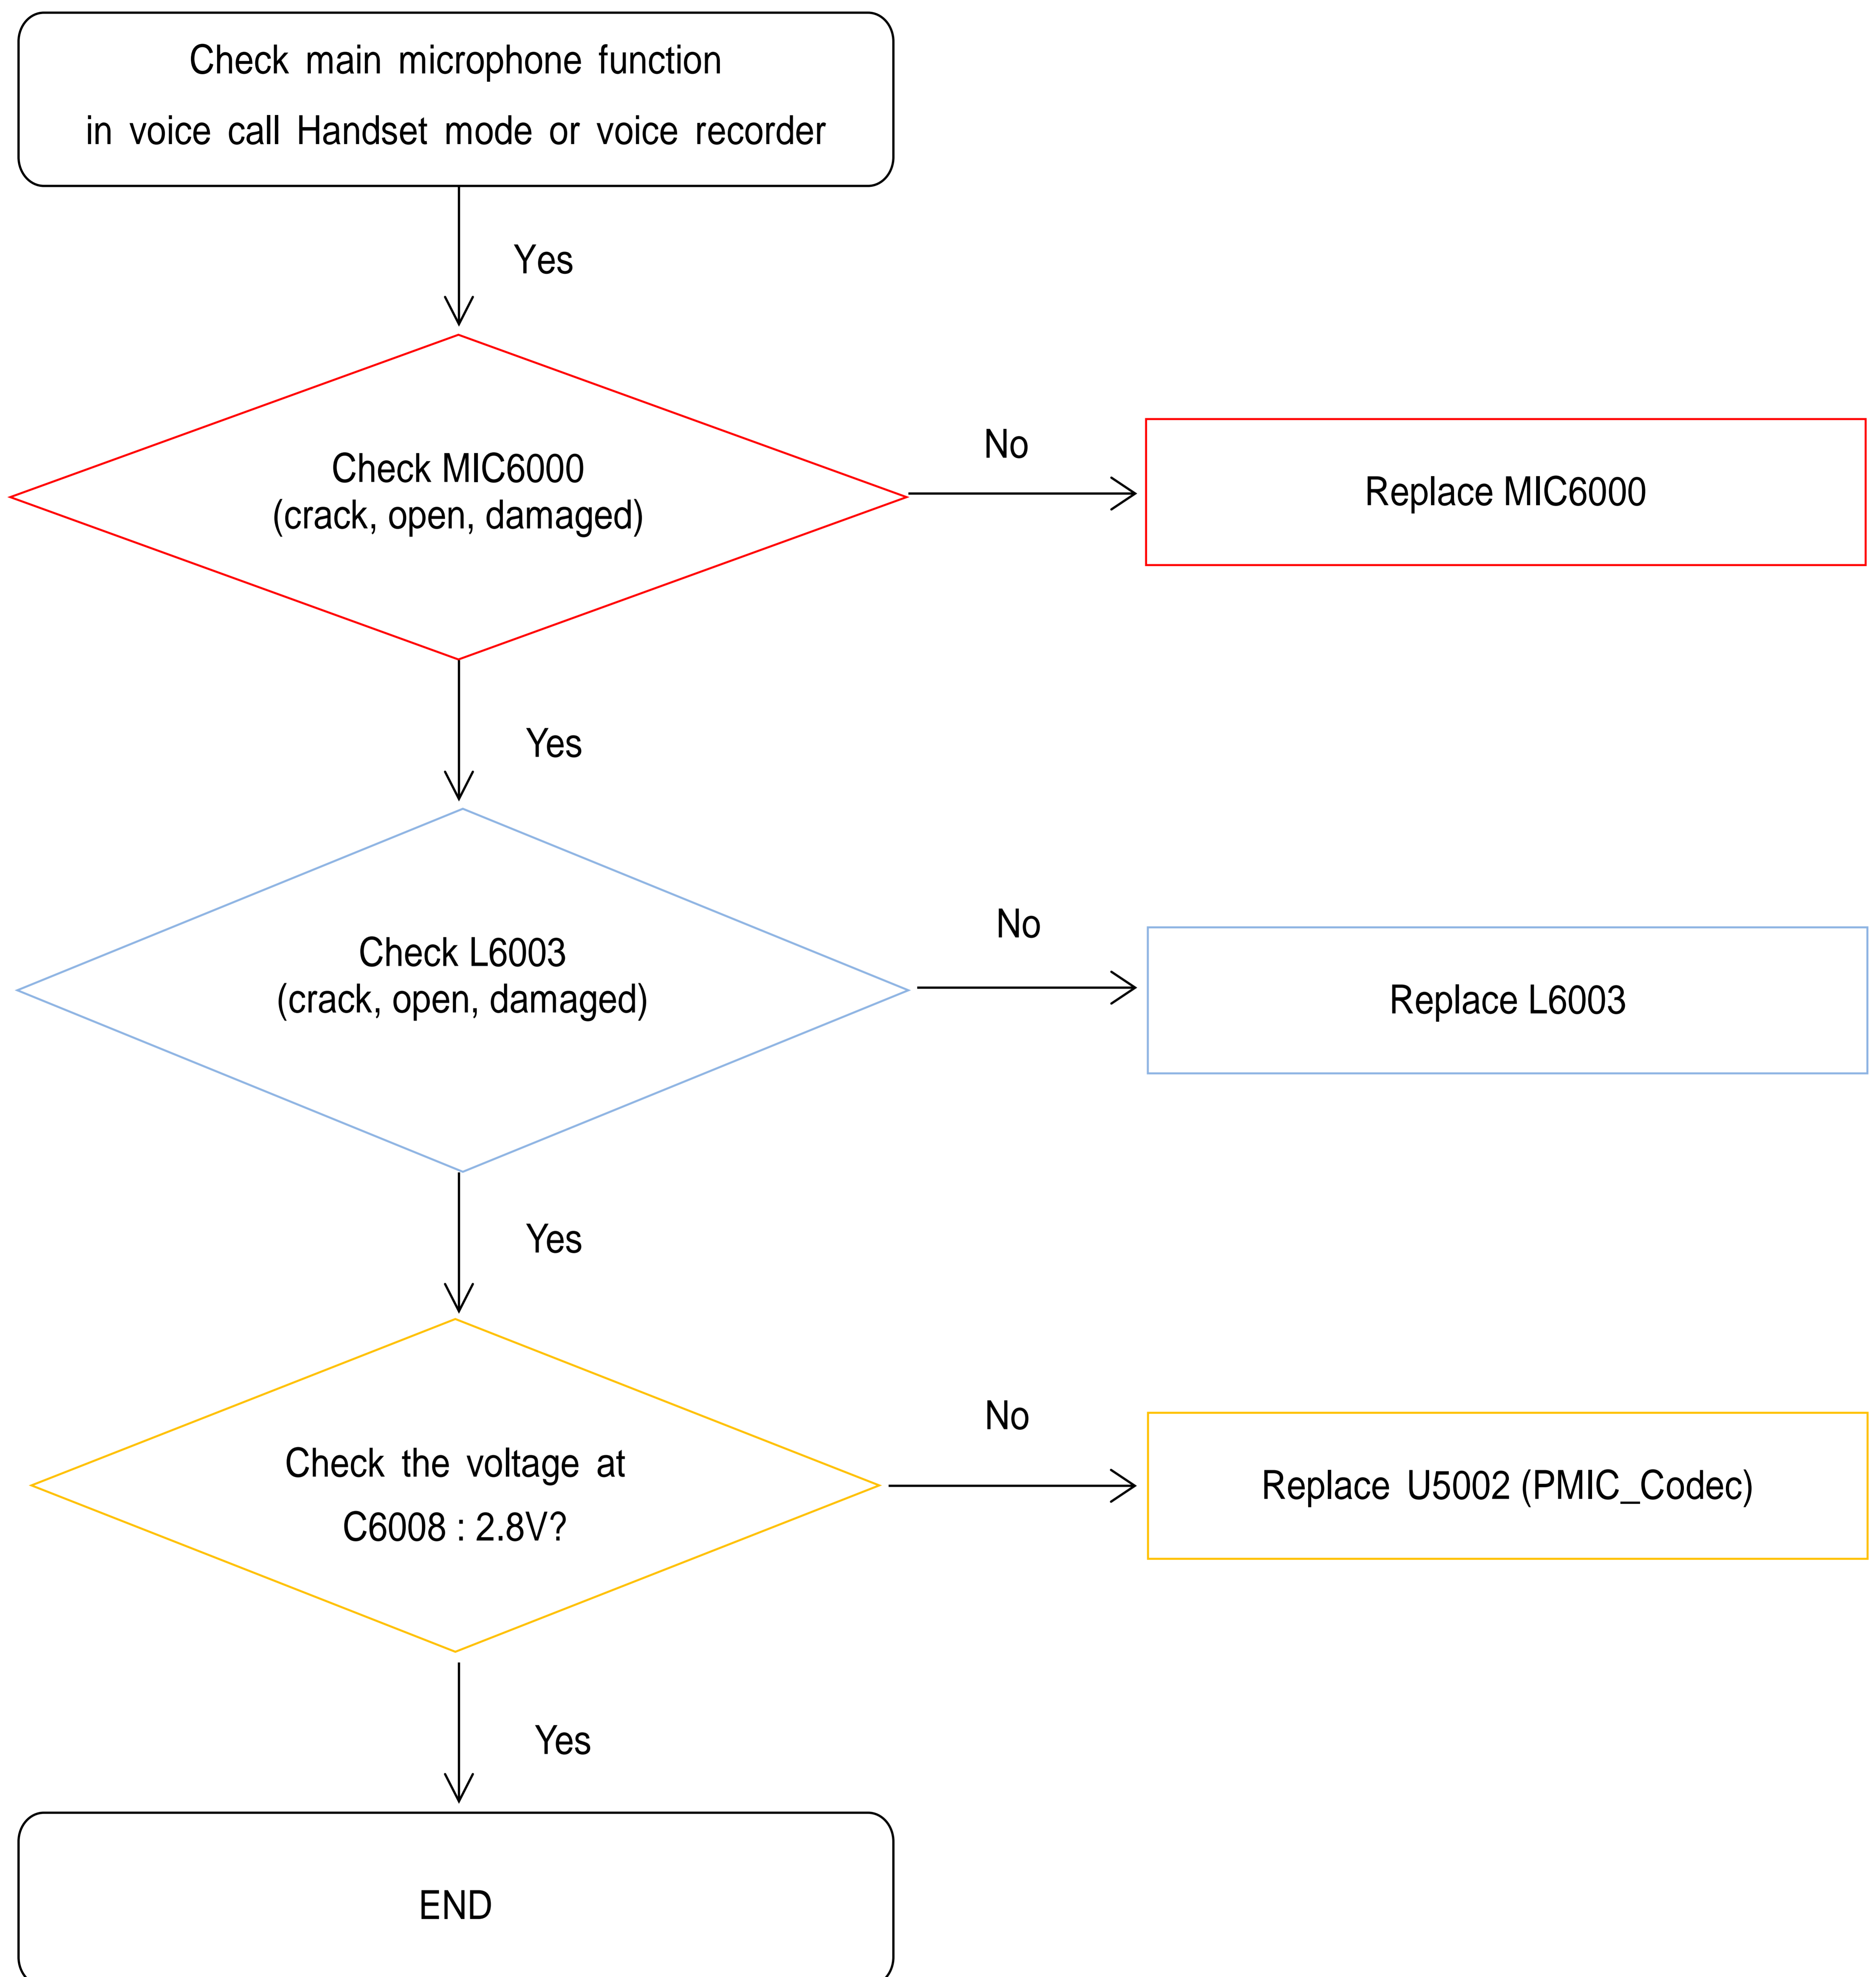

8-3. Flow chart of Troubleshooting.

	
<p align="center">Oscilloscope</p>	<p align="center">Digital Multimeter</p>
	
<p align="center">Power Supply</p>	<p align="center">+ driver, ESD Safe Tweezer</p>
	
<p align="center">8960 & Spectrum Analyzer</p>	<p align="center">Soldering iron</p>

8. Level 3 Repair

8-4-7-3. Proximity + RGB Light sensor

8. Level 3 Repair

8-4-7-4. Hall Sensor

8. Level 3 Repair

8-4-8-1. Microphone Part - Main MIC

8. Level 3 Repair

8-4-9. Speaker Part