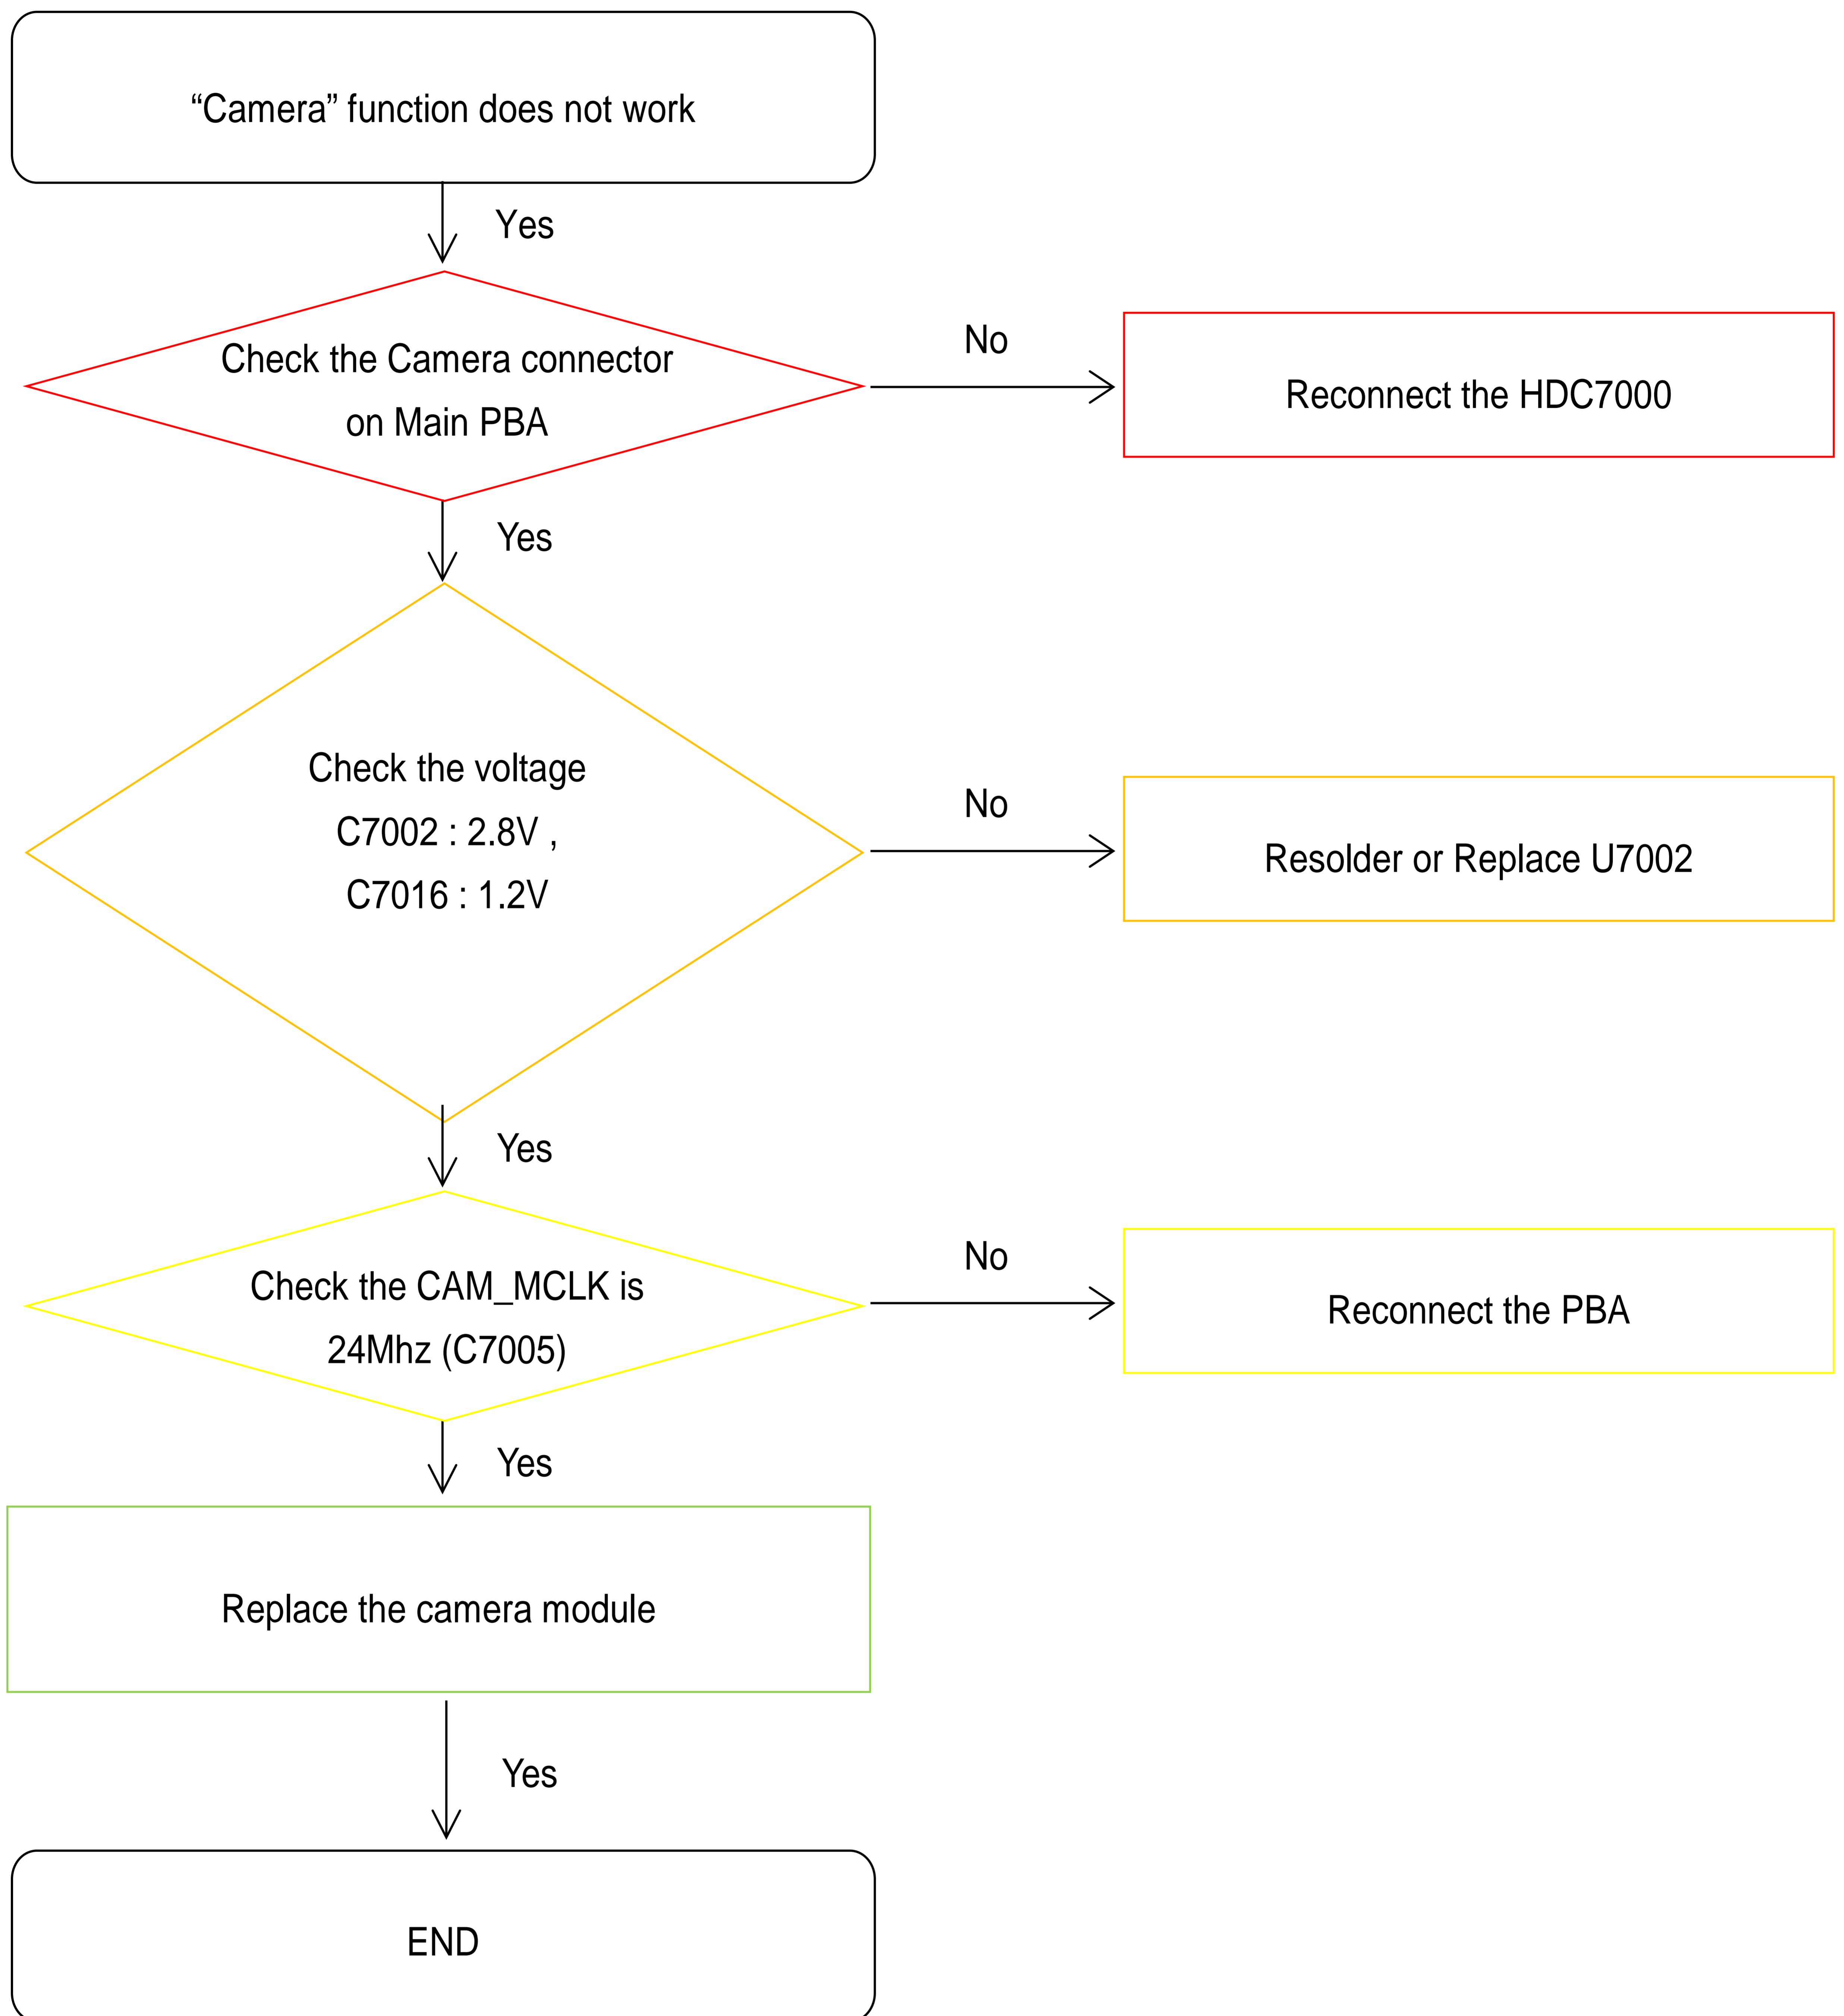

8-3. Flow chart of Troubleshooting.

	
<p align="center">Oscilloscope</p>	<p align="center">Digital Multimeter</p>
	
<p align="center">Power Supply</p>	<p align="center">+ driver, ESD Safe Tweezer</p>
	
<p align="center">8960 & Spectrum Analyzer</p>	<p align="center">Soldering iron</p>

8. Level 3 Repair

8-4-10. Receiver Part

8. Level 3 Repair

8-4-11. BT/WIFI

8. Level 3 Repair

8-4-12. GPS

8. Level 3 Repair

8-4-13. NFC

8. Level 3 Repair

8-4-14. Display

8. Level 3 Repair

8-4-15. Rear CAMERA

8. Level 3 Repair

8-4-16. Front CAMERA

8. Level 3 Repair

8-4-17.Finger Print