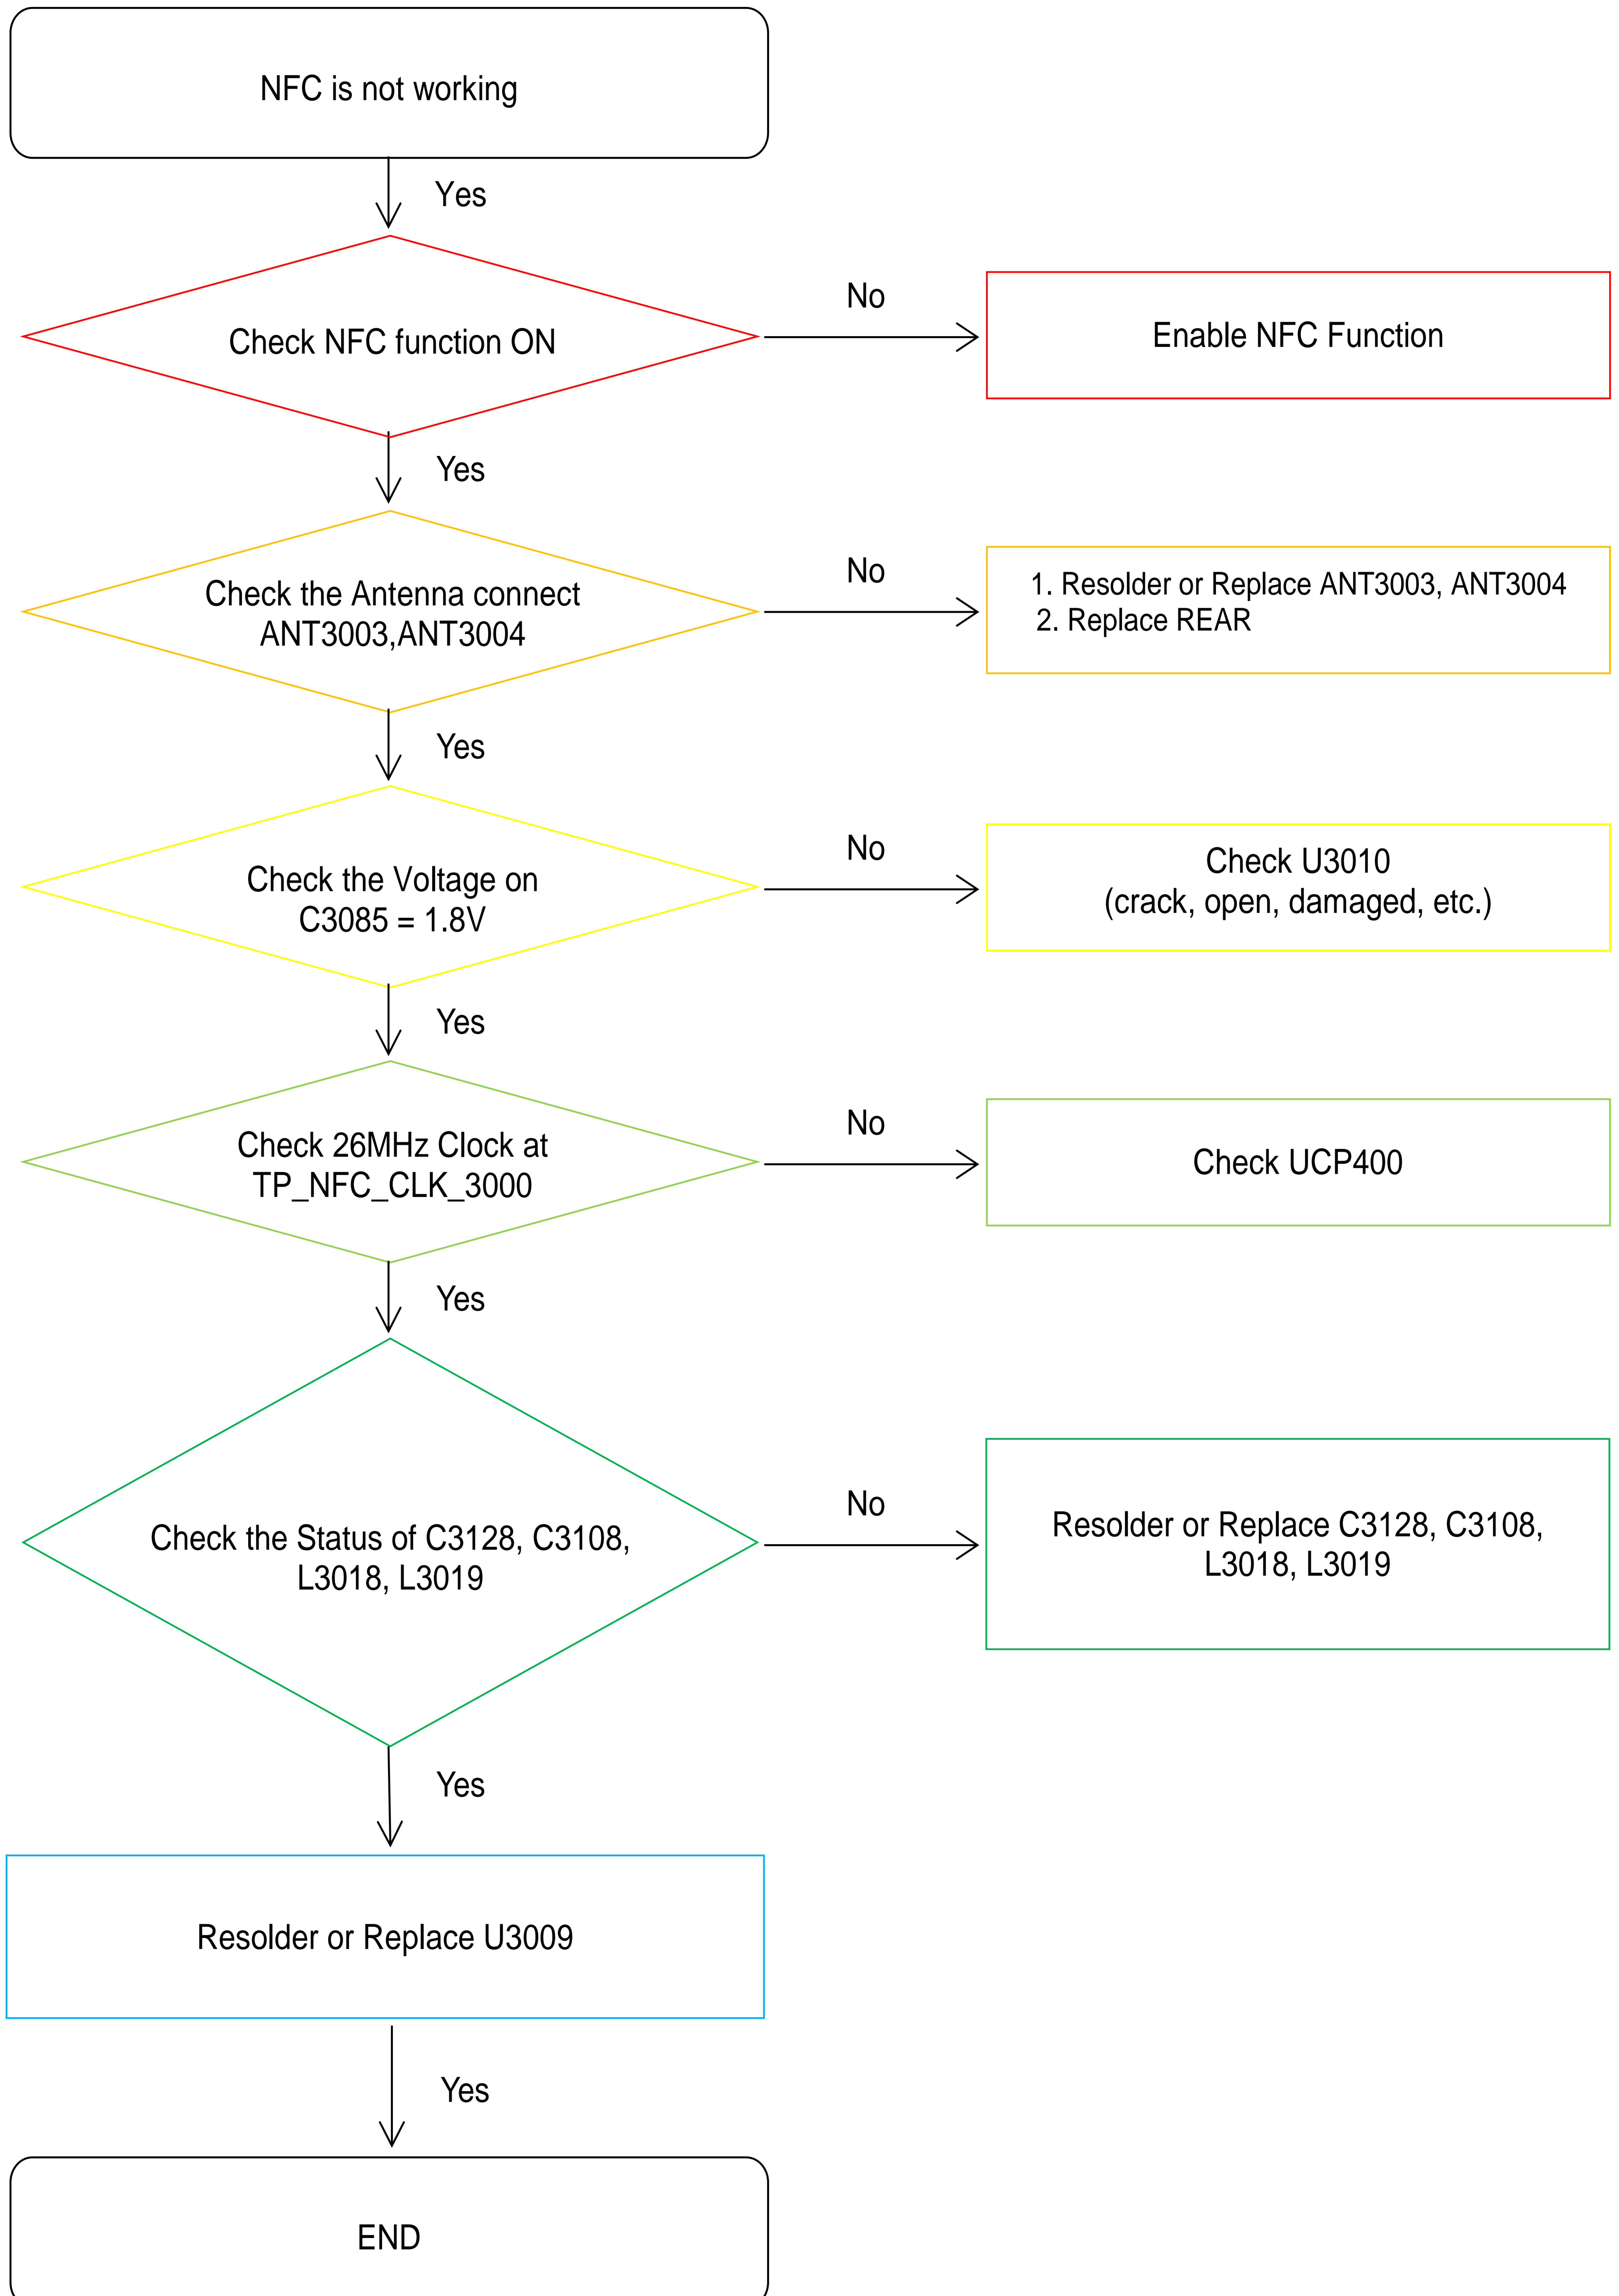

8-3. Flow chart of Troubleshooting.

	
<p align="center">Oscilloscope</p>	<p align="center">Digital Multimeter</p>
	
<p align="center">Power Supply</p>	<p align="center">+ driver, ESD Safe Tweezer</p>
	
<p align="center">8960 & Spectrum Analyzer</p>	<p align="center">Soldering iron</p>

8. Level 3 Repair

8-4-10. Receiver Part

8. Level 3 Repair

8-4-11. BT/WIFI

8. Level 3 Repair

8-4-12. GPS

8. Level 3 Repair

8-4-13. NFC

8. Level 3 Repair

8-4-14. Display

8. Level 3 Repair

8-4-15. Rear CAMERA

8. Level 3 Repair

8-4-16. Front CAMERA

8. Level 3 Repair

8-4-17.Finger Print