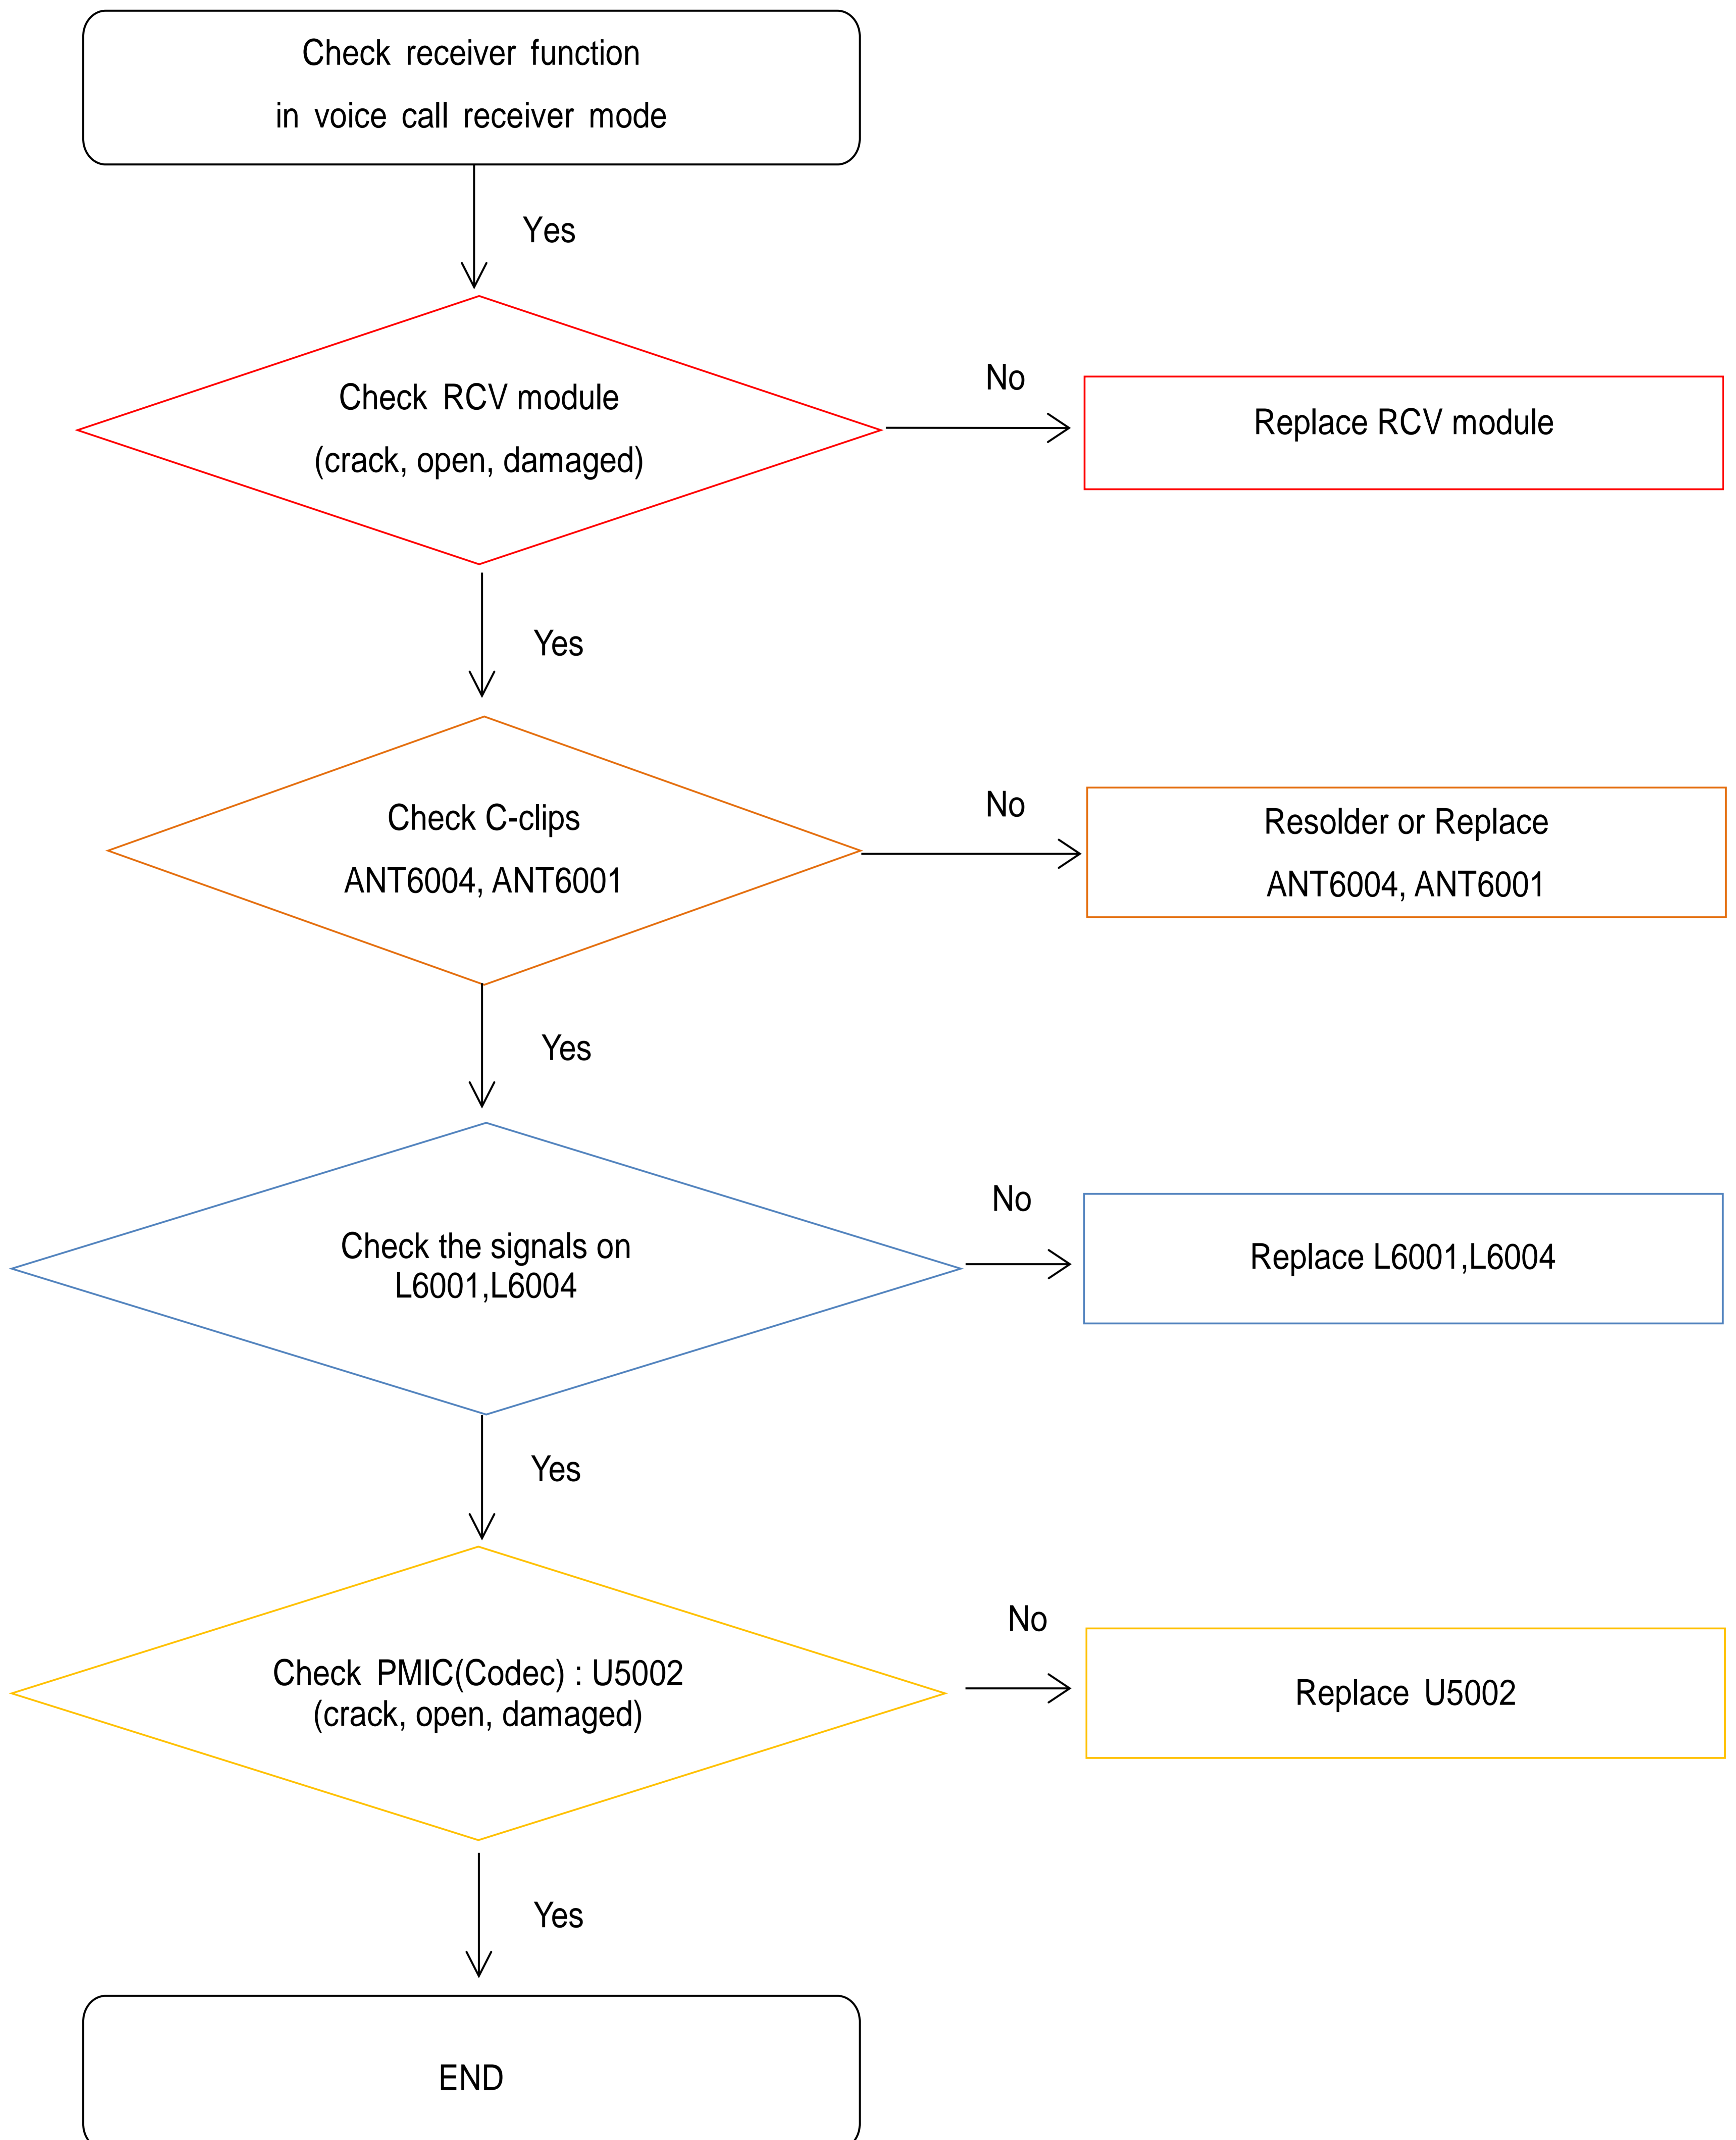

8. Level 3 Repair

8-4-10. Receiver Part