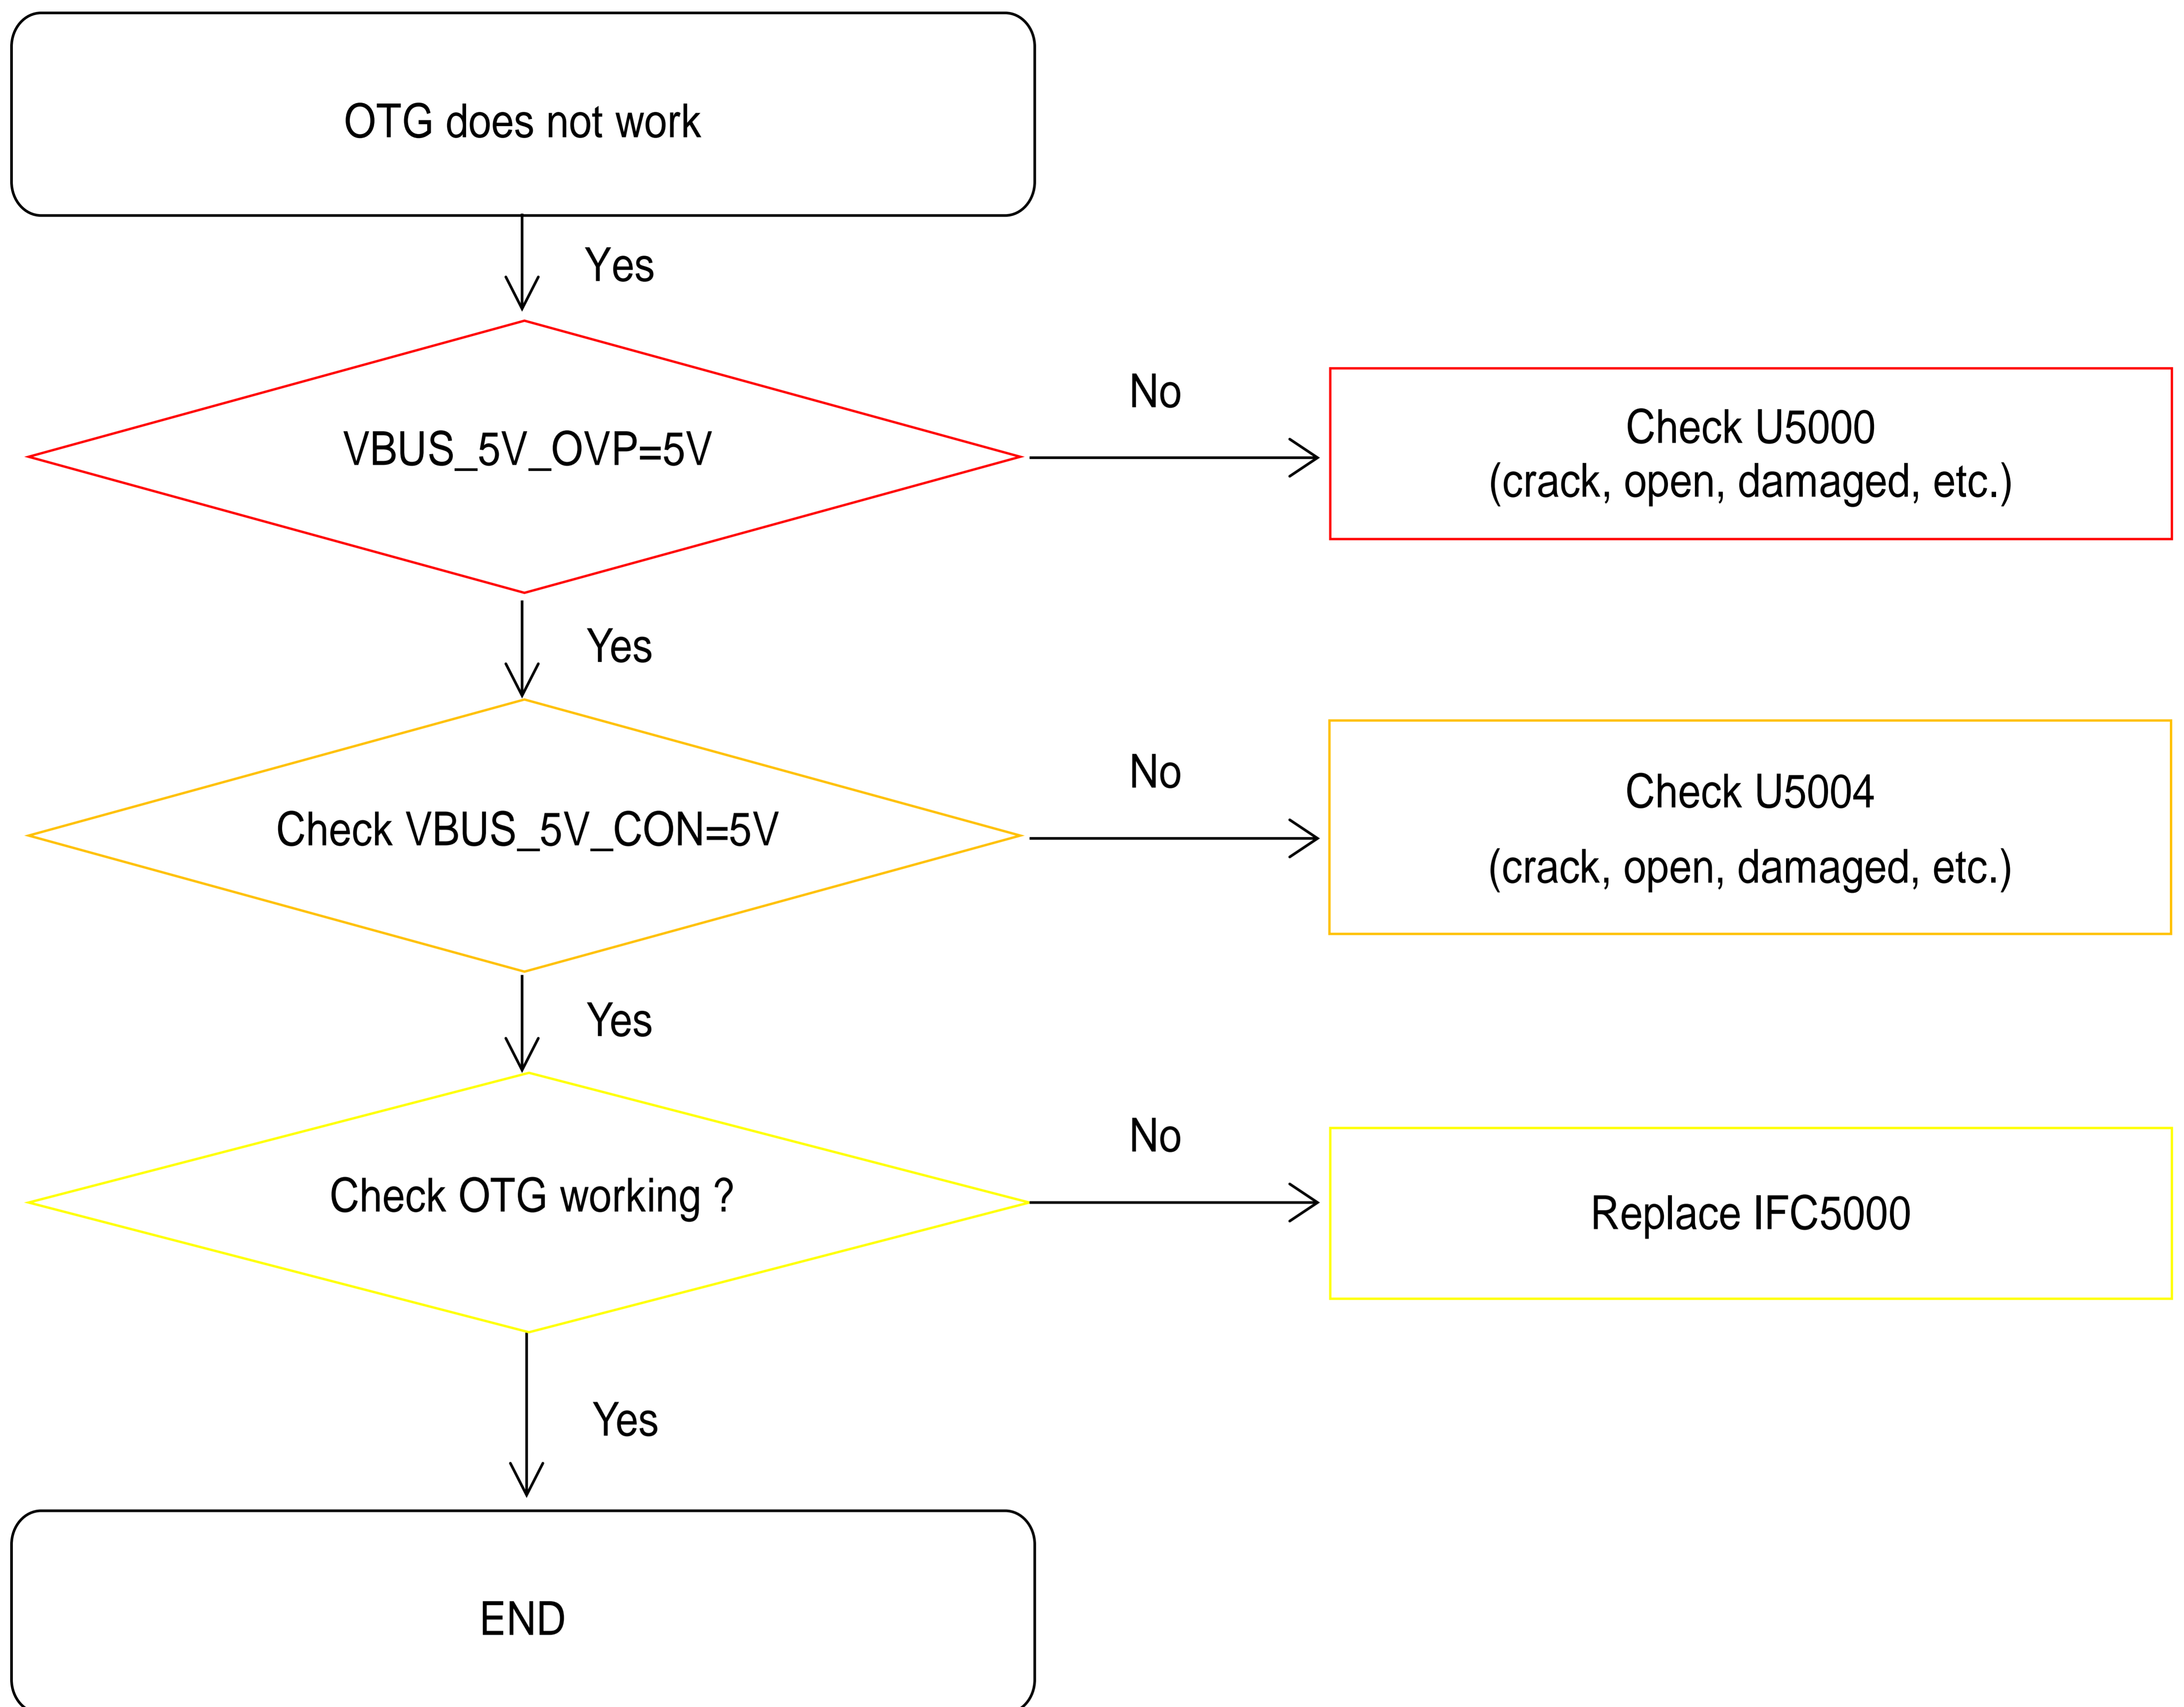

8-3. Flow chart of Troubleshooting.

	
<p align="center">Oscilloscope</p>	<p align="center">Digital Multimeter</p>
	
<p align="center">Power Supply</p>	<p align="center">+ driver, ESD Safe Tweezer</p>
	
<p align="center">8960 & Spectrum Analyzer</p>	<p align="center">Soldering iron</p>

8. Level 3 Repair

8-4-1. Power On

8. Level 3 Repair

8-4-2. Initial

8. Level 3 Repair

8-4-3. SIM Part

8. Level 3 Repair

8-4-4. T-Flash Part

8. Level 3 Repair

8-4-5. Charging Part

8. Level 3 Repair

8-4-6. OTG

8. Level 3 Repair

8-4-7-1. Magnetic Sensor

8. Level 3 Repair

8-4-7-2. Accel & GYRO Sensor