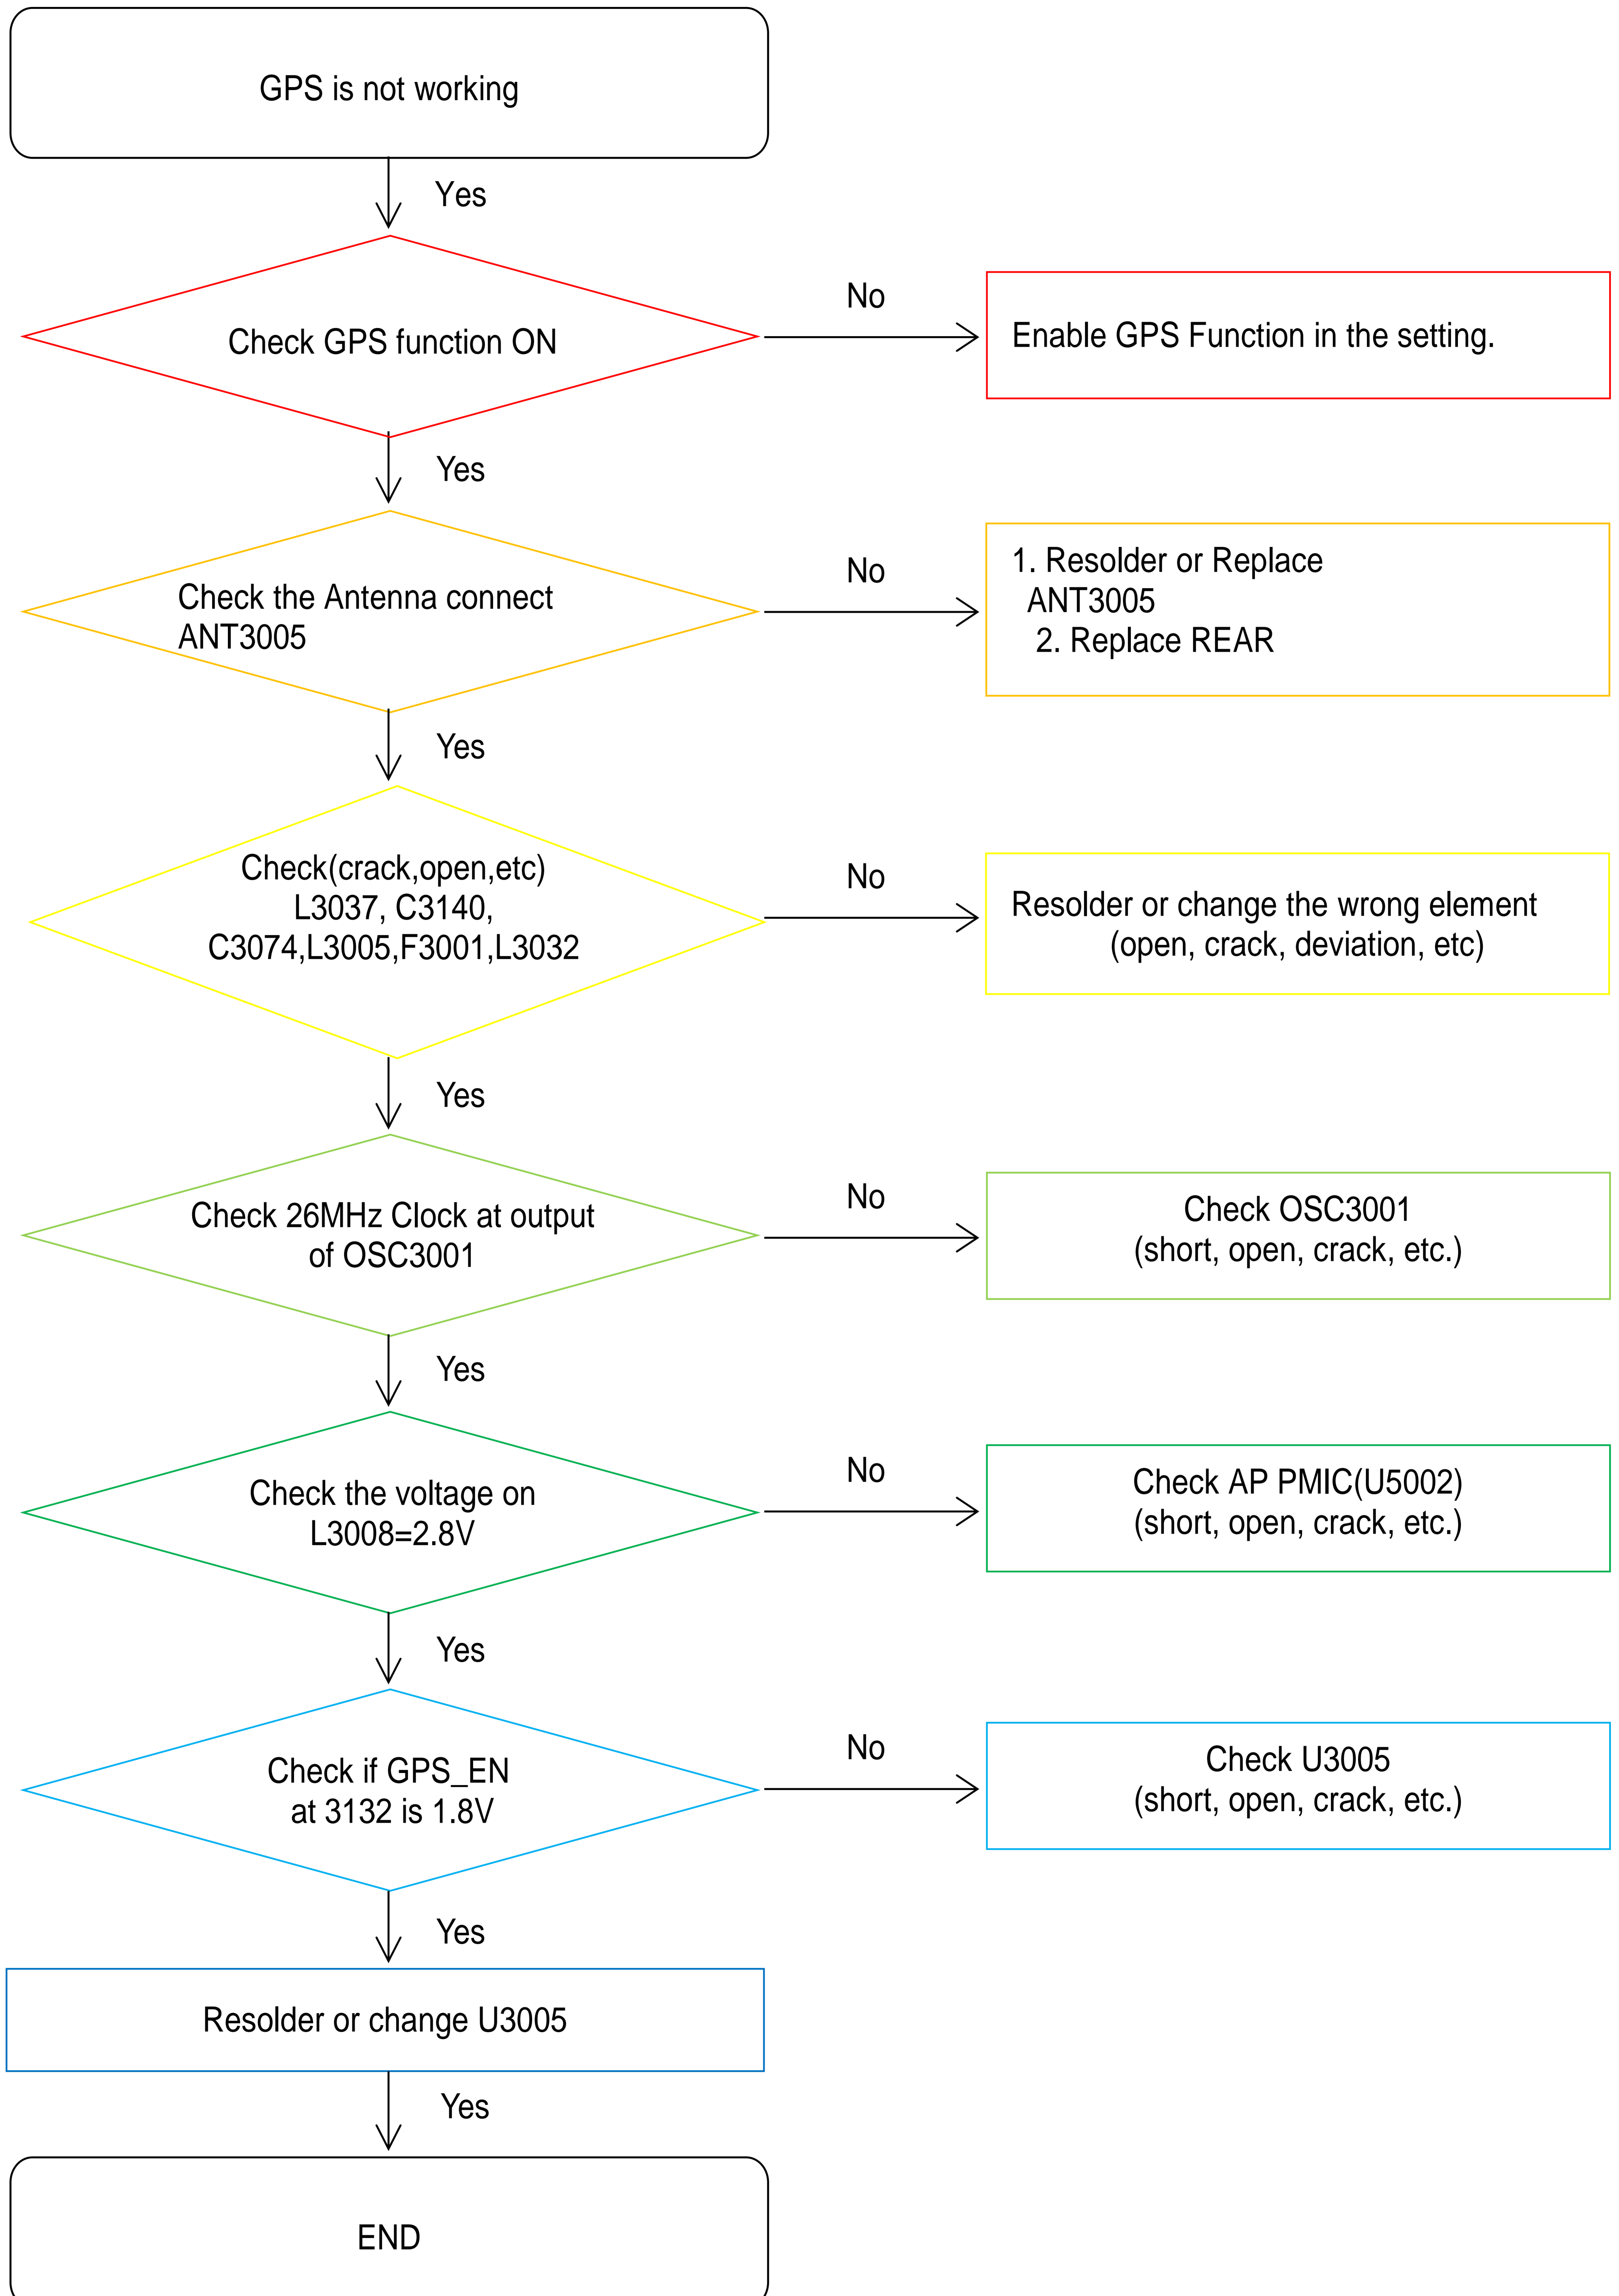

8-3. Flow chart of Troubleshooting.

	
<p align="center">Oscilloscope</p>	<p align="center">Digital Multimeter</p>
	
<p align="center">Power Supply</p>	<p align="center">+ driver, ESD Safe Tweezer</p>
	
<p align="center">8960 & Spectrum Analyzer</p>	<p align="center">Soldering iron</p>

8. Level 3 Repair

8-4-10. Receiver Part

8. Level 3 Repair

8-4-11. BT/WIFI

8. Level 3 Repair

8-4-12. GPS

8. Level 3 Repair

8-4-13. NFC

8. Level 3 Repair

8-4-14. Display

8. Level 3 Repair

8-4-15. Rear CAMERA

8. Level 3 Repair

8-4-16. Front CAMERA

8. Level 3 Repair

8-4-17.Finger Print