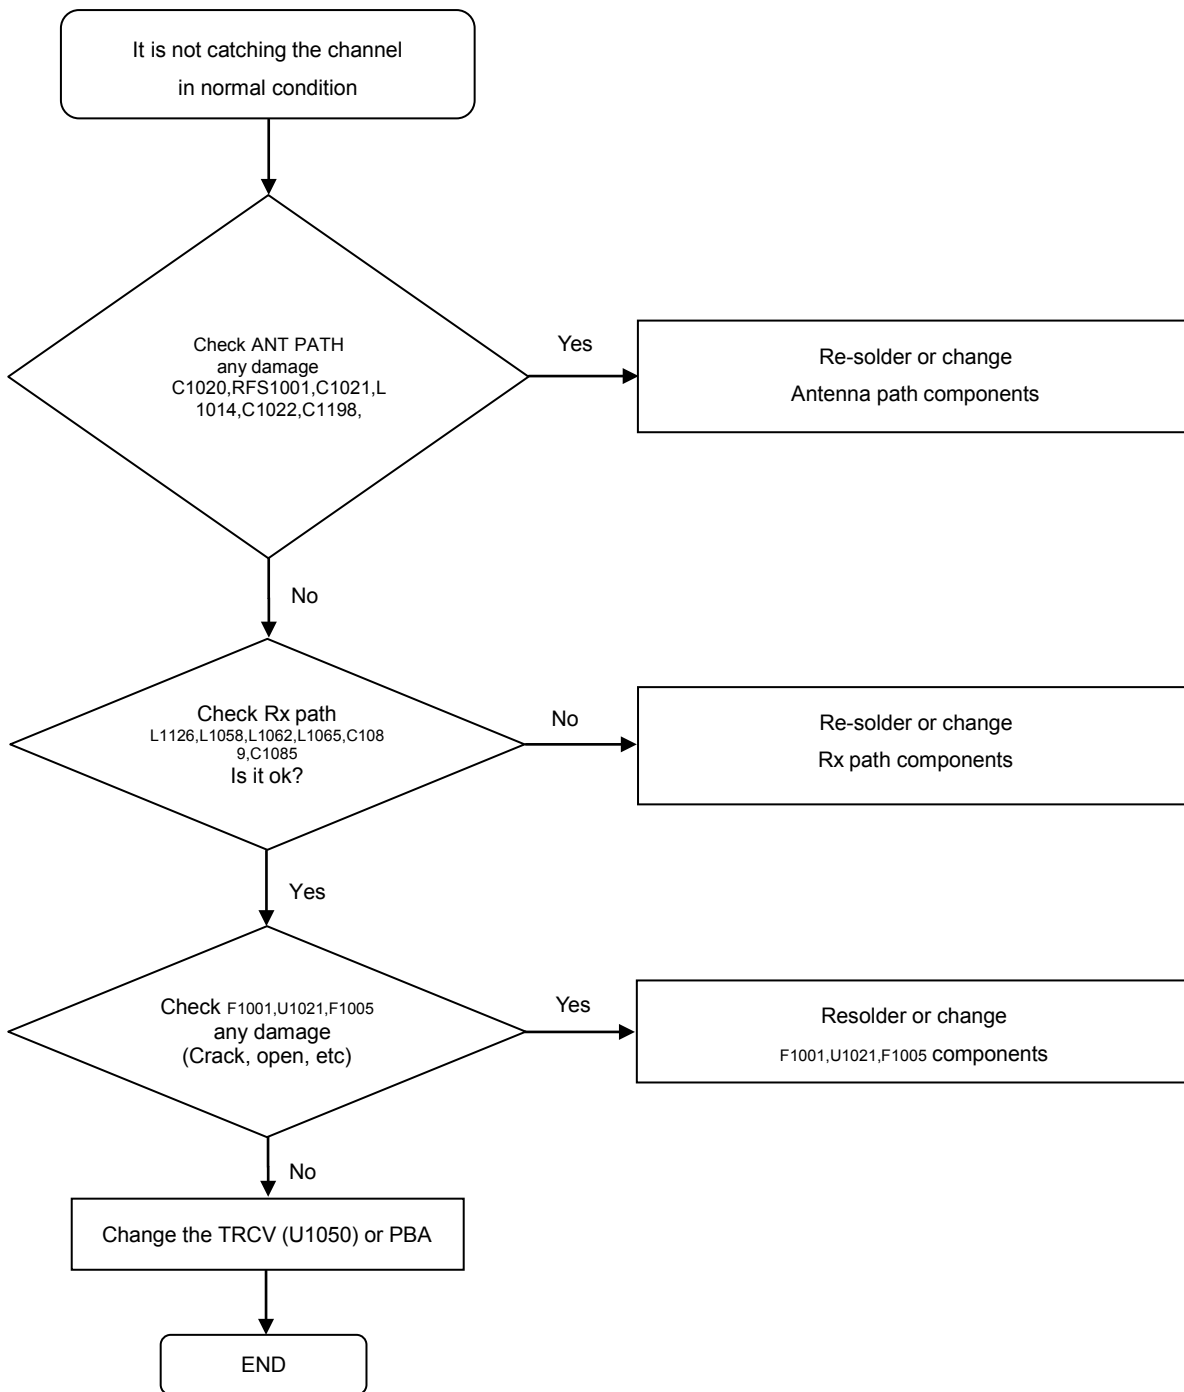

8. Level 3 Repair

8-4-20. LTE B7 RX