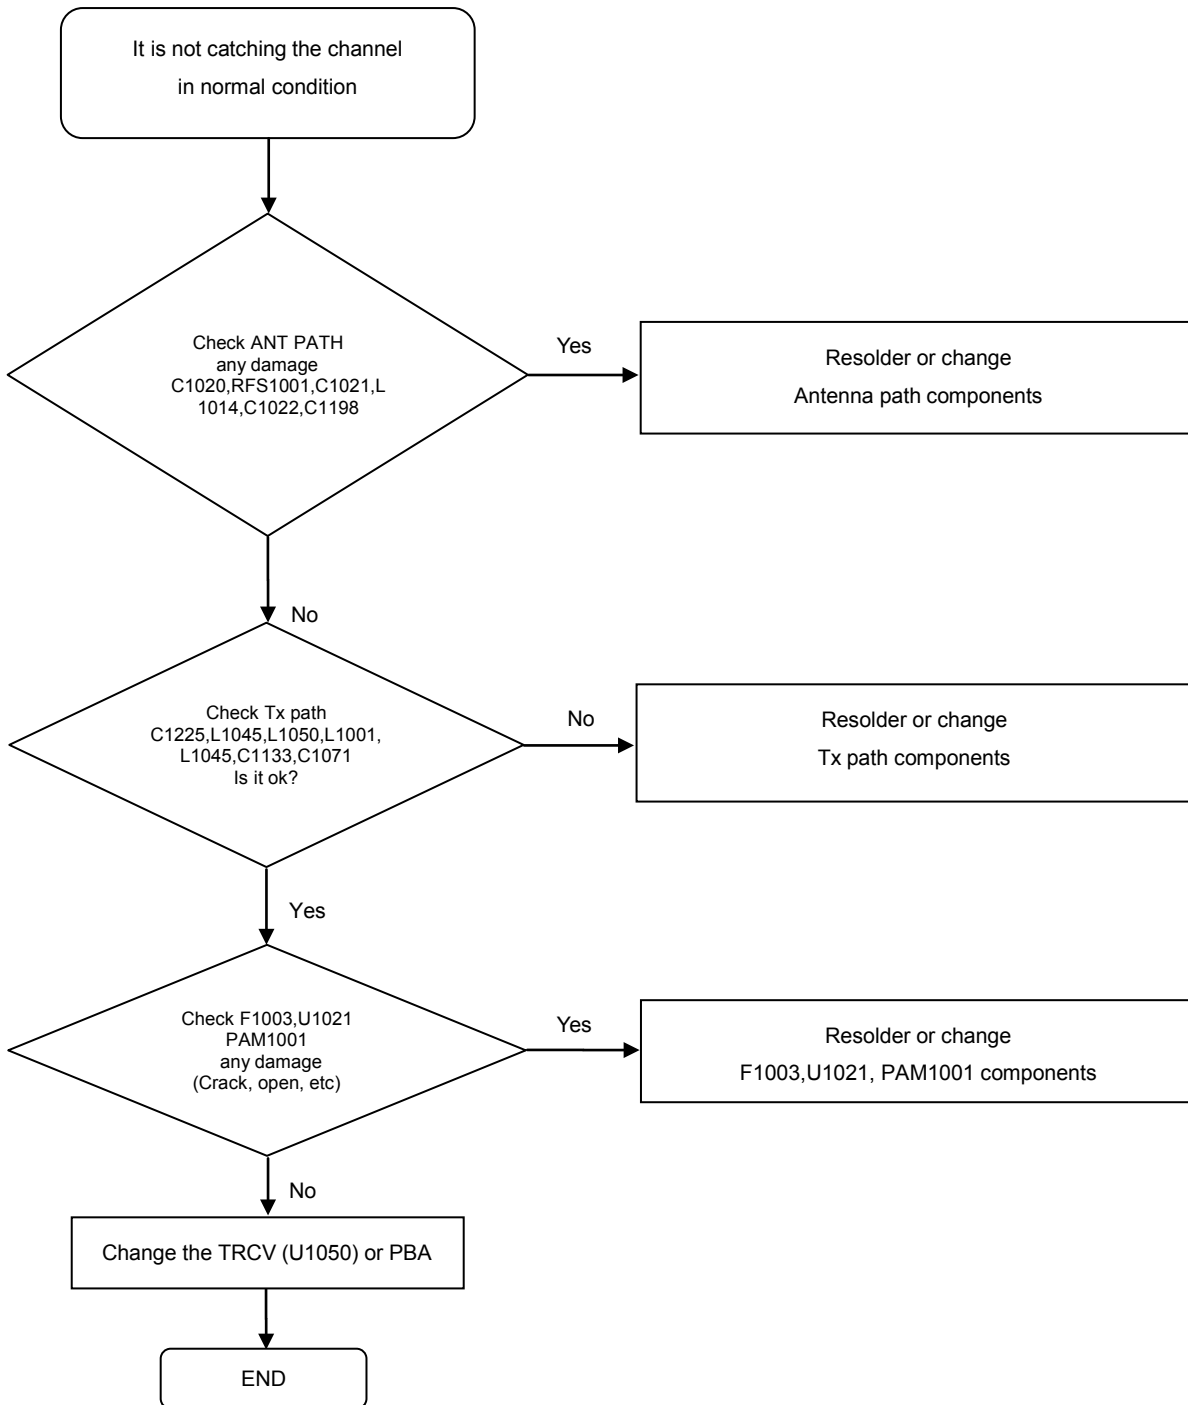

8. Level 3 Repair

8-4-33. LTE B40 TX