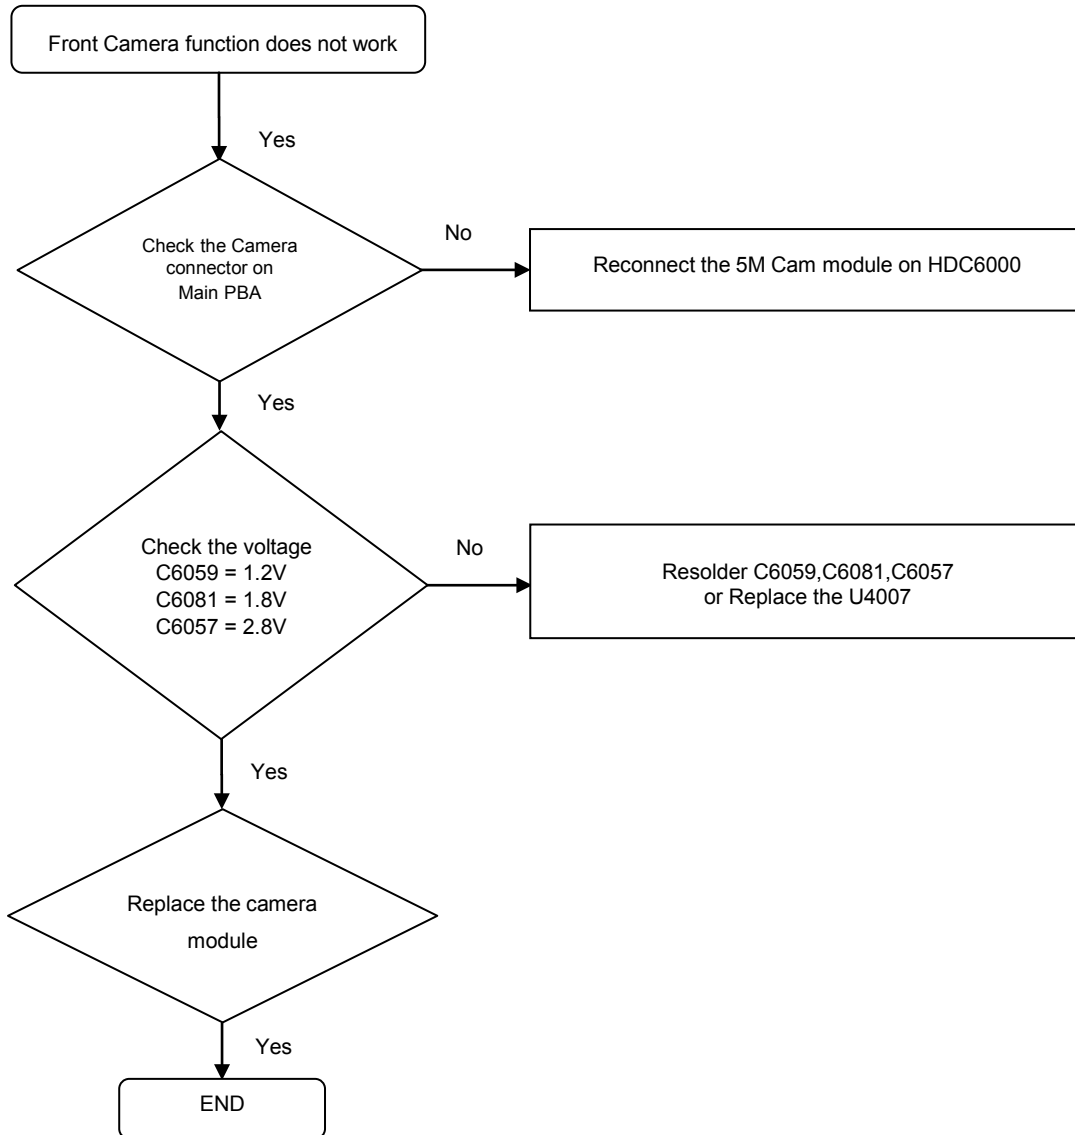

8. Level 3 Repair

8-4-12. TSP

8. Level 3 Repair

8-4-13. 13M CAMERA

8. Level 3 Repair

8-4-14. 5M CAMERA

8. Level 3 Repair

8-4-15. GSM 850 / WCDMA 850 / LTE B5 / CDMA BC0 Rx