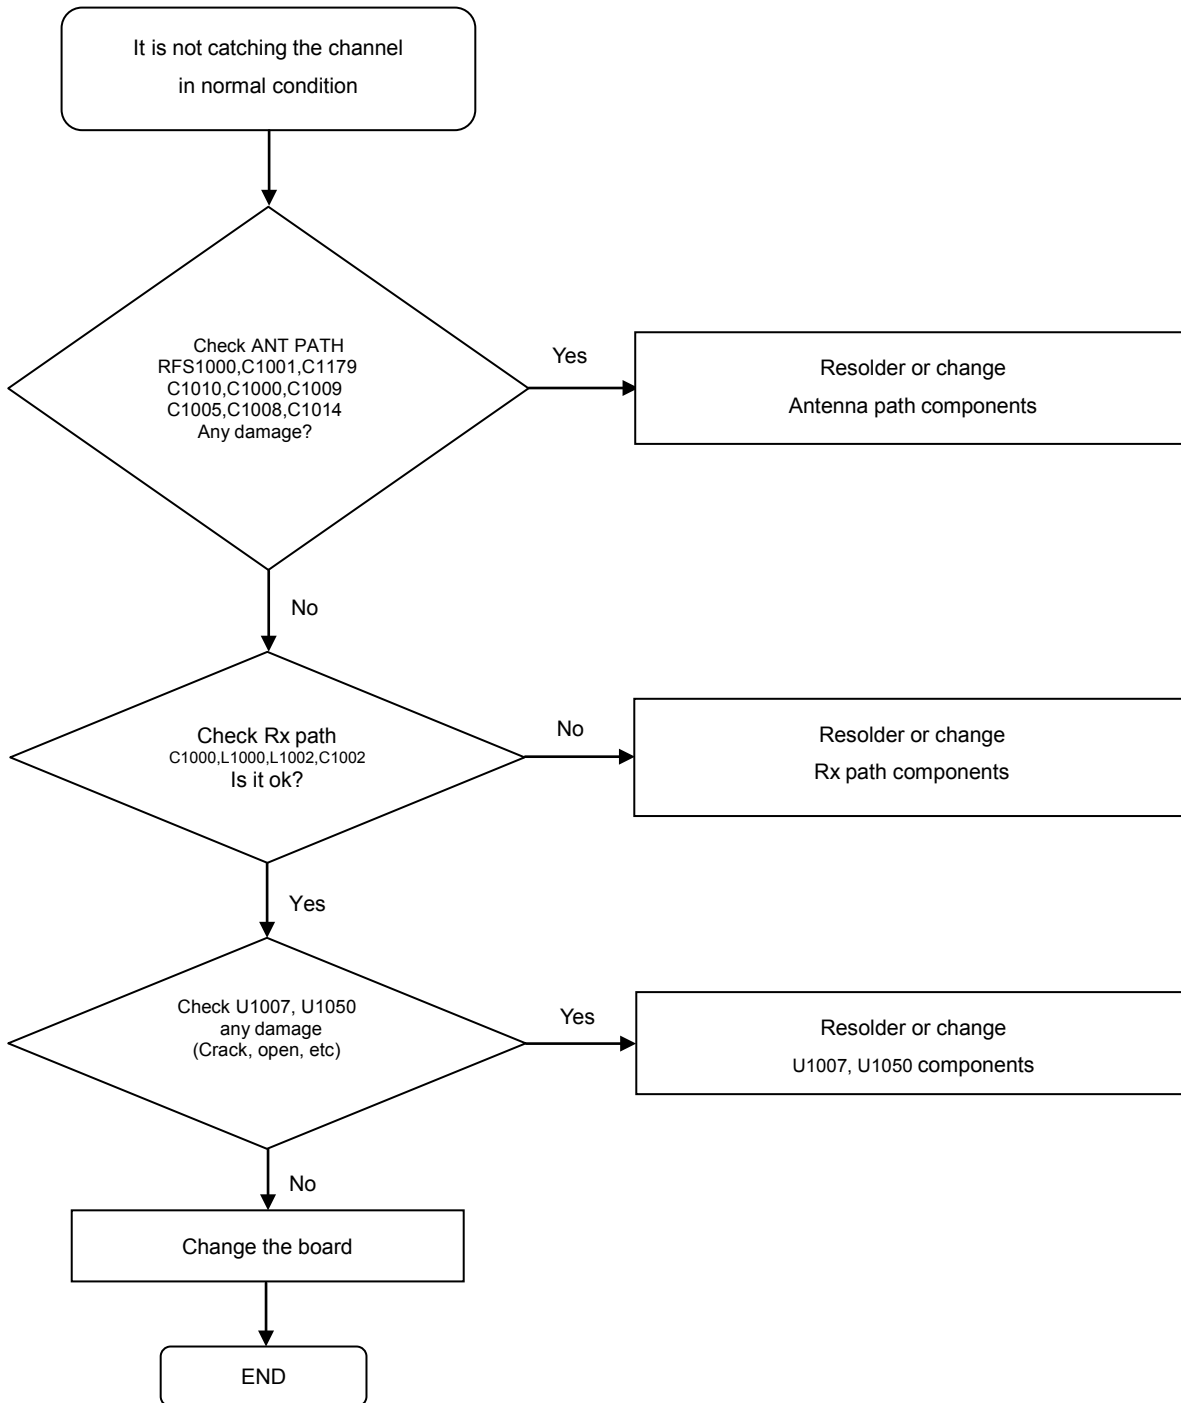

8. Level 3 Repair

8-4-16. GSM900 / WCDMA 900 / LTE B8 Rx

8. Level 3 Repair

8-4-17. GSM1800 /GSM1900/WCDMA B2/ LTE B3 RX

8. Level 3 Repair

8-4-18. TDS B34/ B39 LTE B34/B39 RX

8. Level 3 Repair

8-4-19. WCDMA 2100 / LTE B1 RX