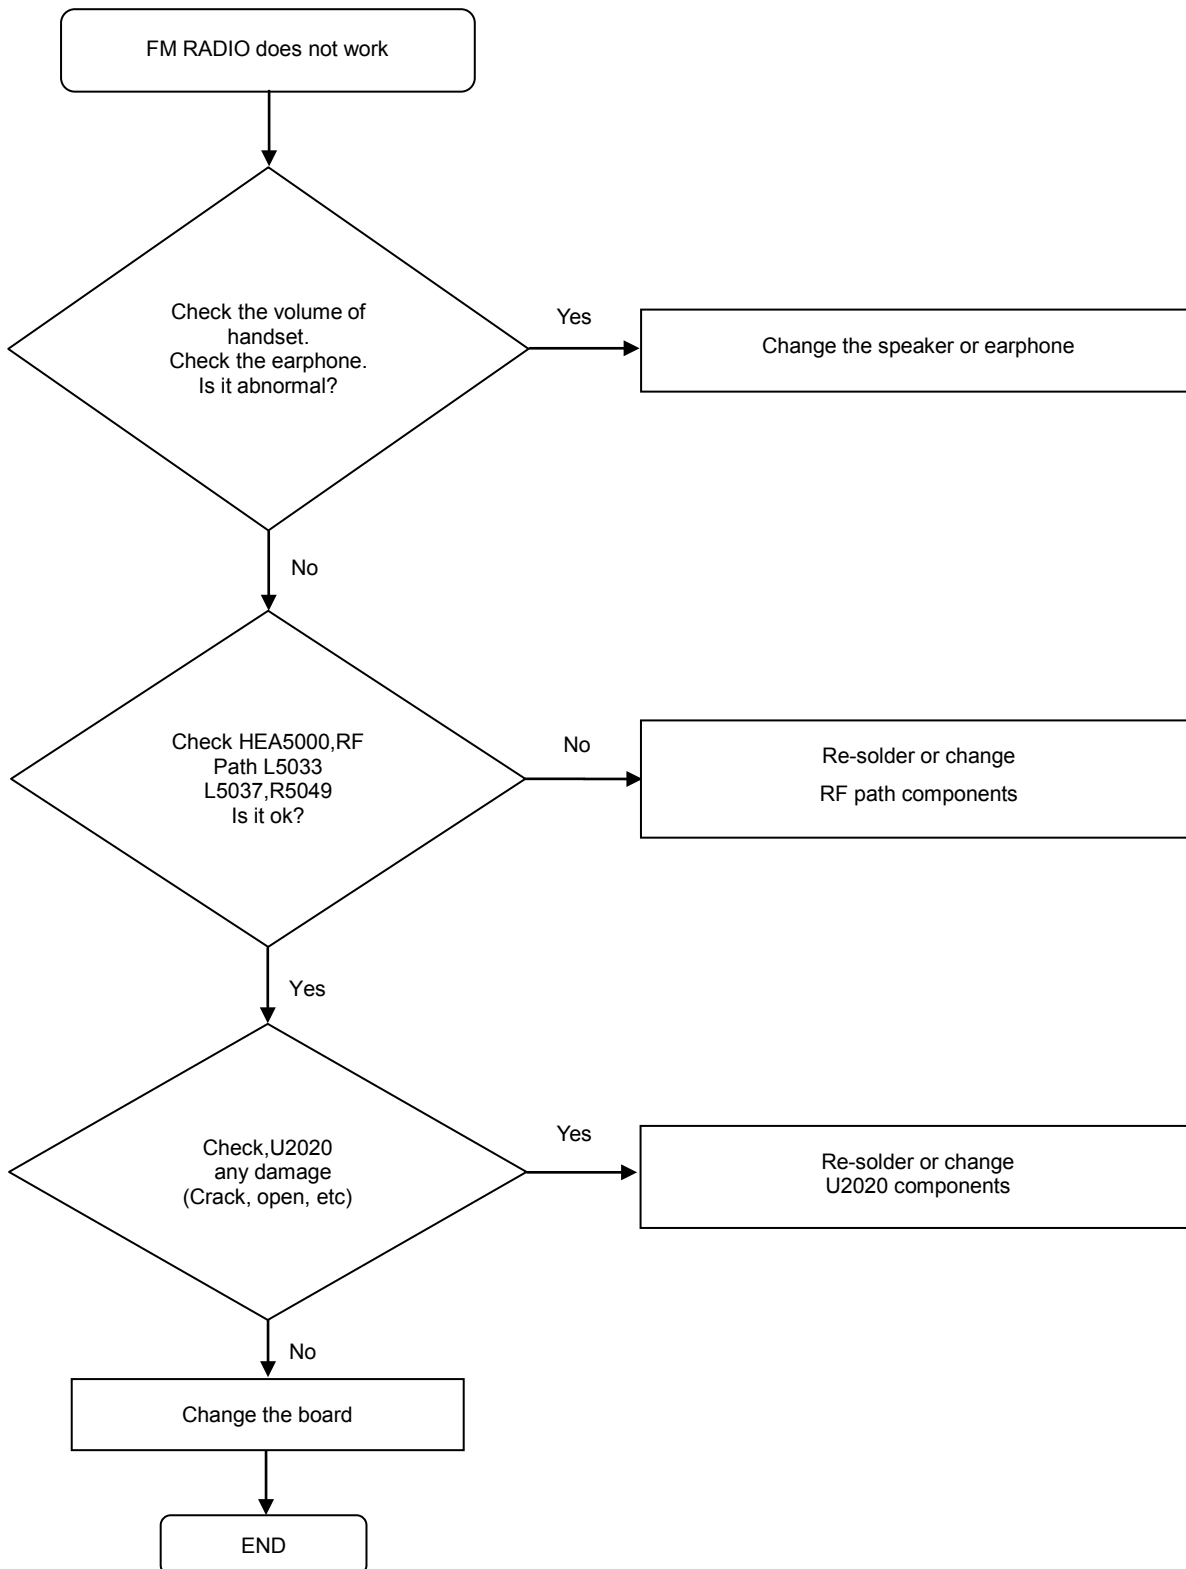

8. Level 3 Repair

8-4-36. FM RADIO