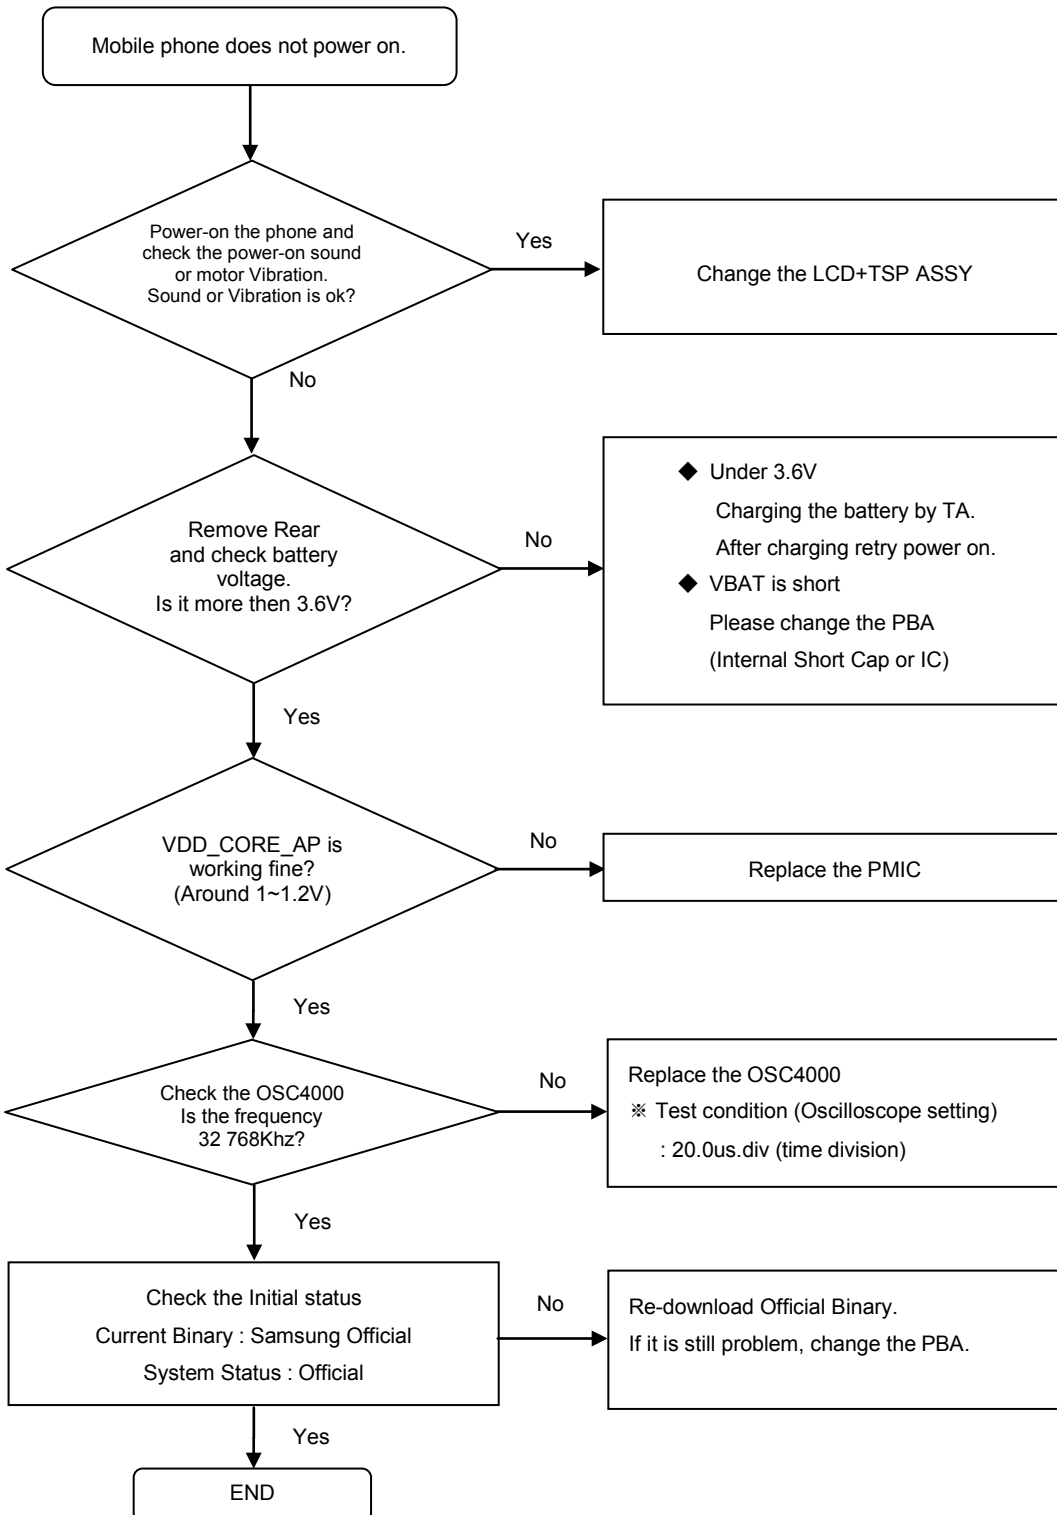

SM-J3308/J3300
Common

SM-J3308/J3300
Common

tamiraat.com منبع مقاله

SM-J3308/J3300
Common

8. Level 3 Repair

8-3. Flow chart of Troubleshooting.

	
<p>Oscilloscope</p>	<p>Digital Multimeter</p>
	
<p>Power Supply</p>	<p>+ driver, ESD Safe Tweezer</p>
	
<p>8960 & Spectrum Analyzer</p>	<p>Soldering iron</p>

8. Level 3 Repair

8-4-1. Power On

8. Level 3 Repair

8-4-2. Initial

8. Level 3 Repair

8-4-3. No Service

8. Level 3 Repair

8-4-4. SIM1 Part