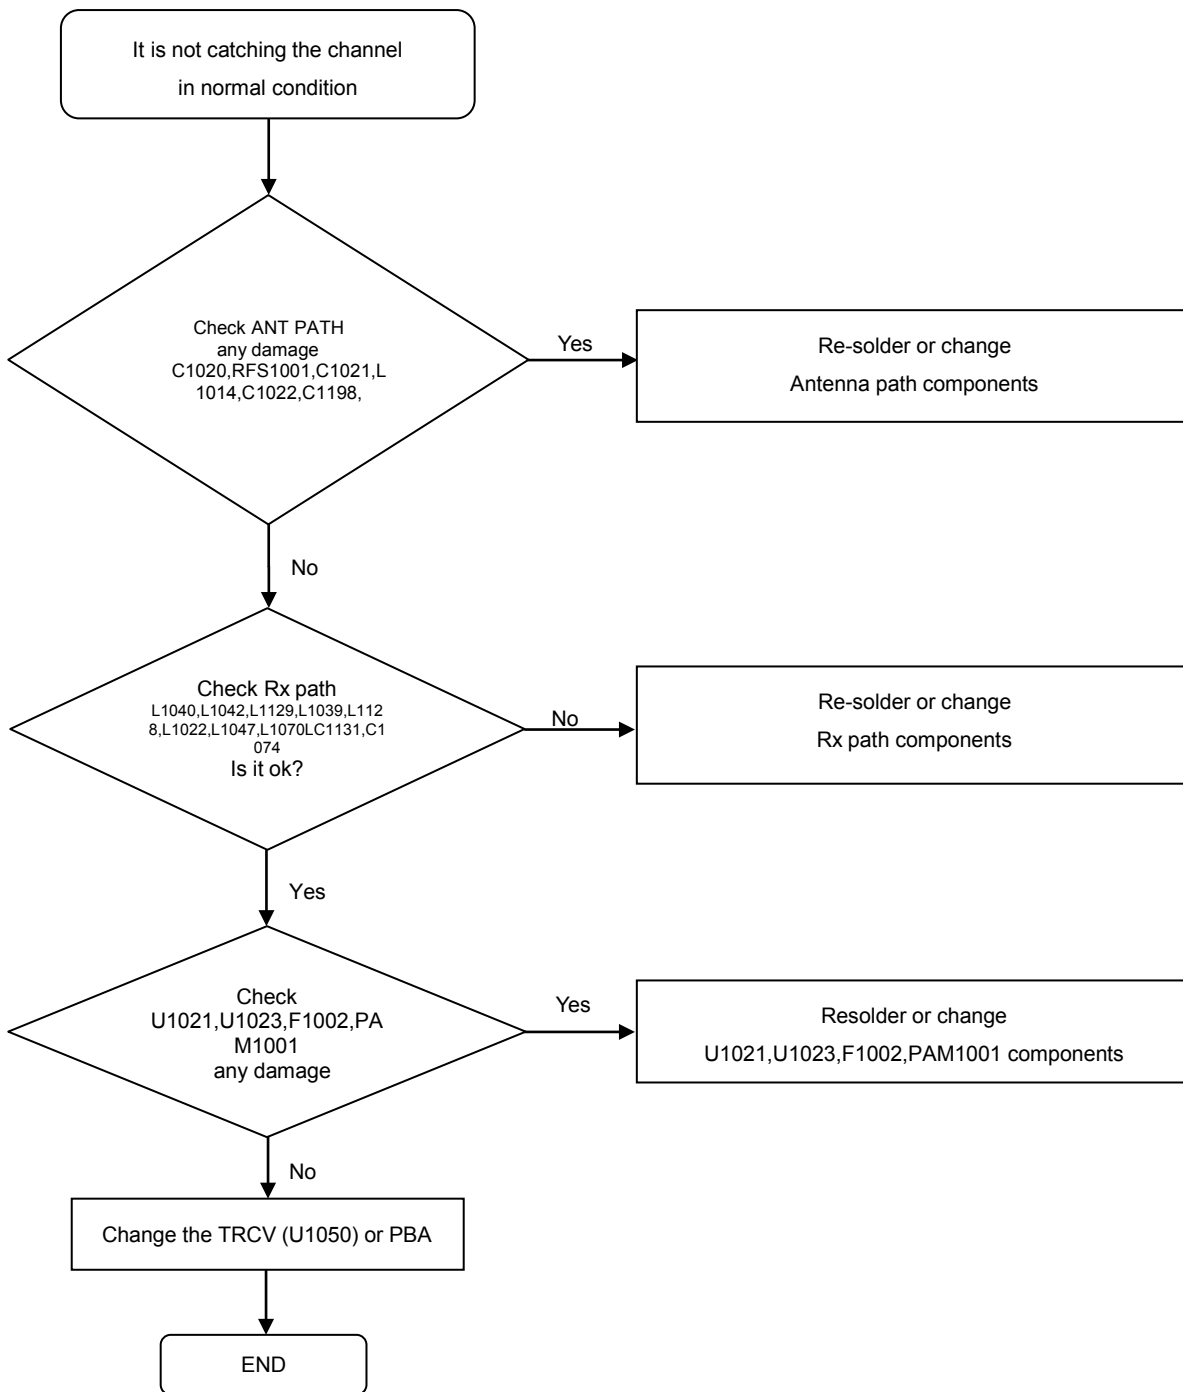

8. Level 3 Repair

8-4-21. LTE B38 /B41 RX