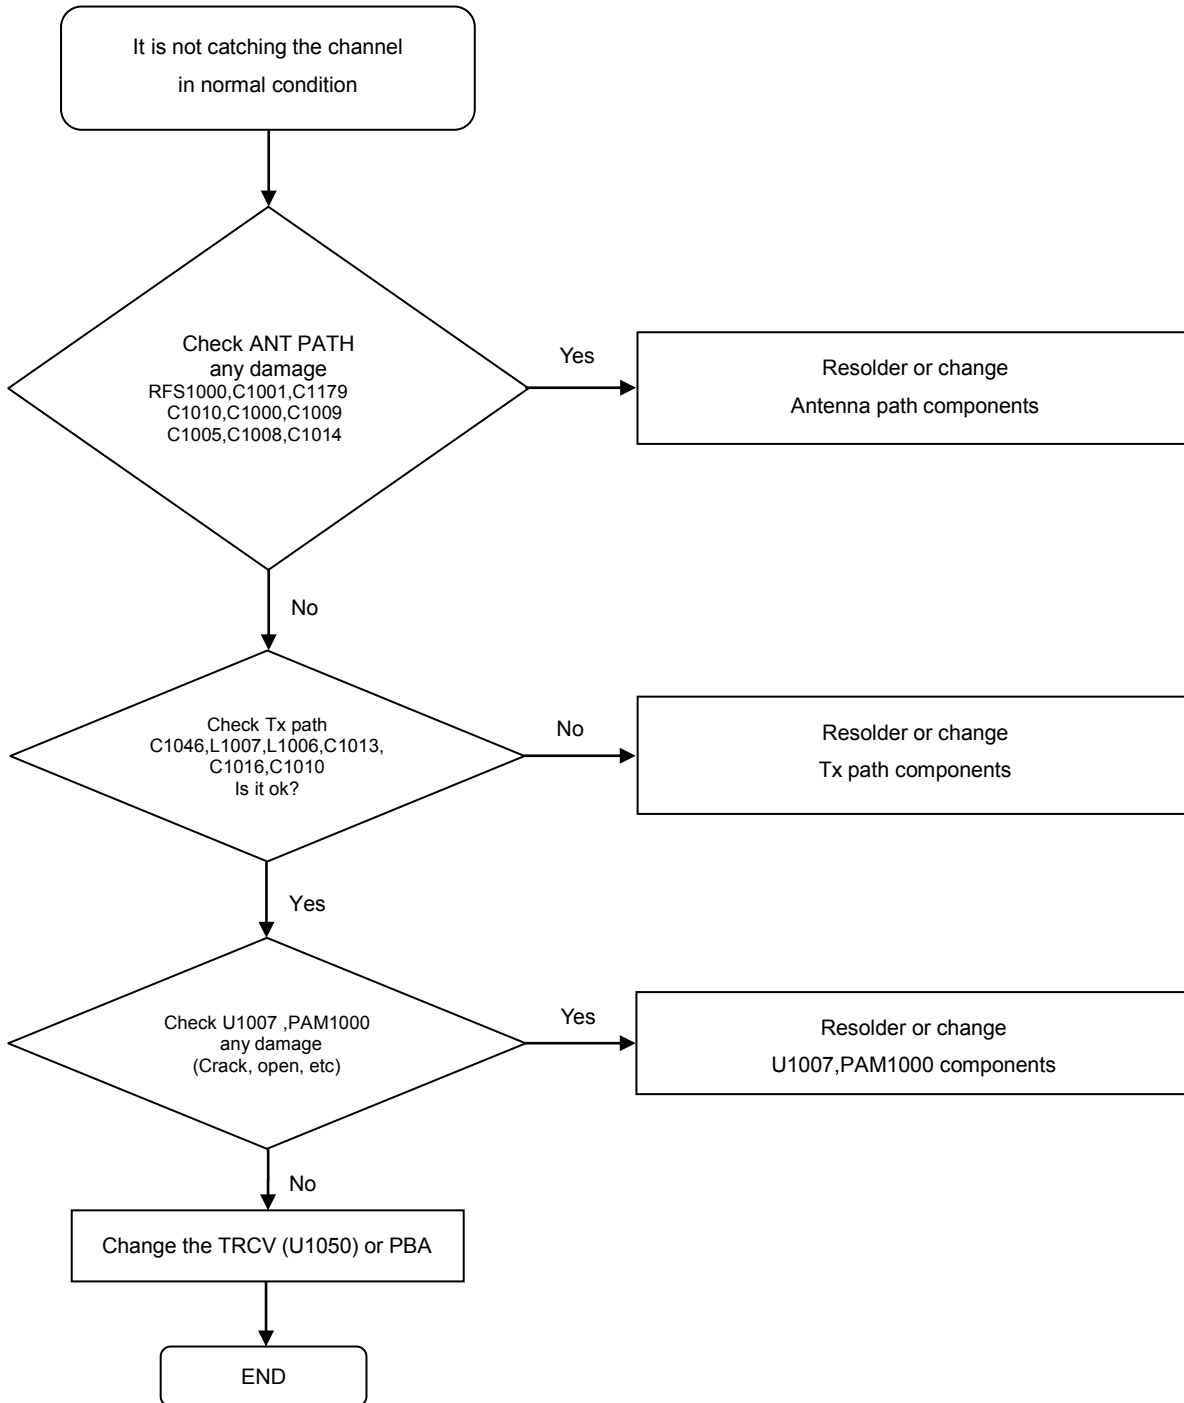

8. Level 3 Repair

8-4-24. GSM 1800 / GSM 1900 TX

8. Level 3 Repair

8-4-25. WCDMA 2100 / LTE B1 TX

8. Level 3 Repair

8-4-26. WCDMA 1900 / LTE B2 TX

8. Level 3 Repair

8-4-27. LTE B3 TX