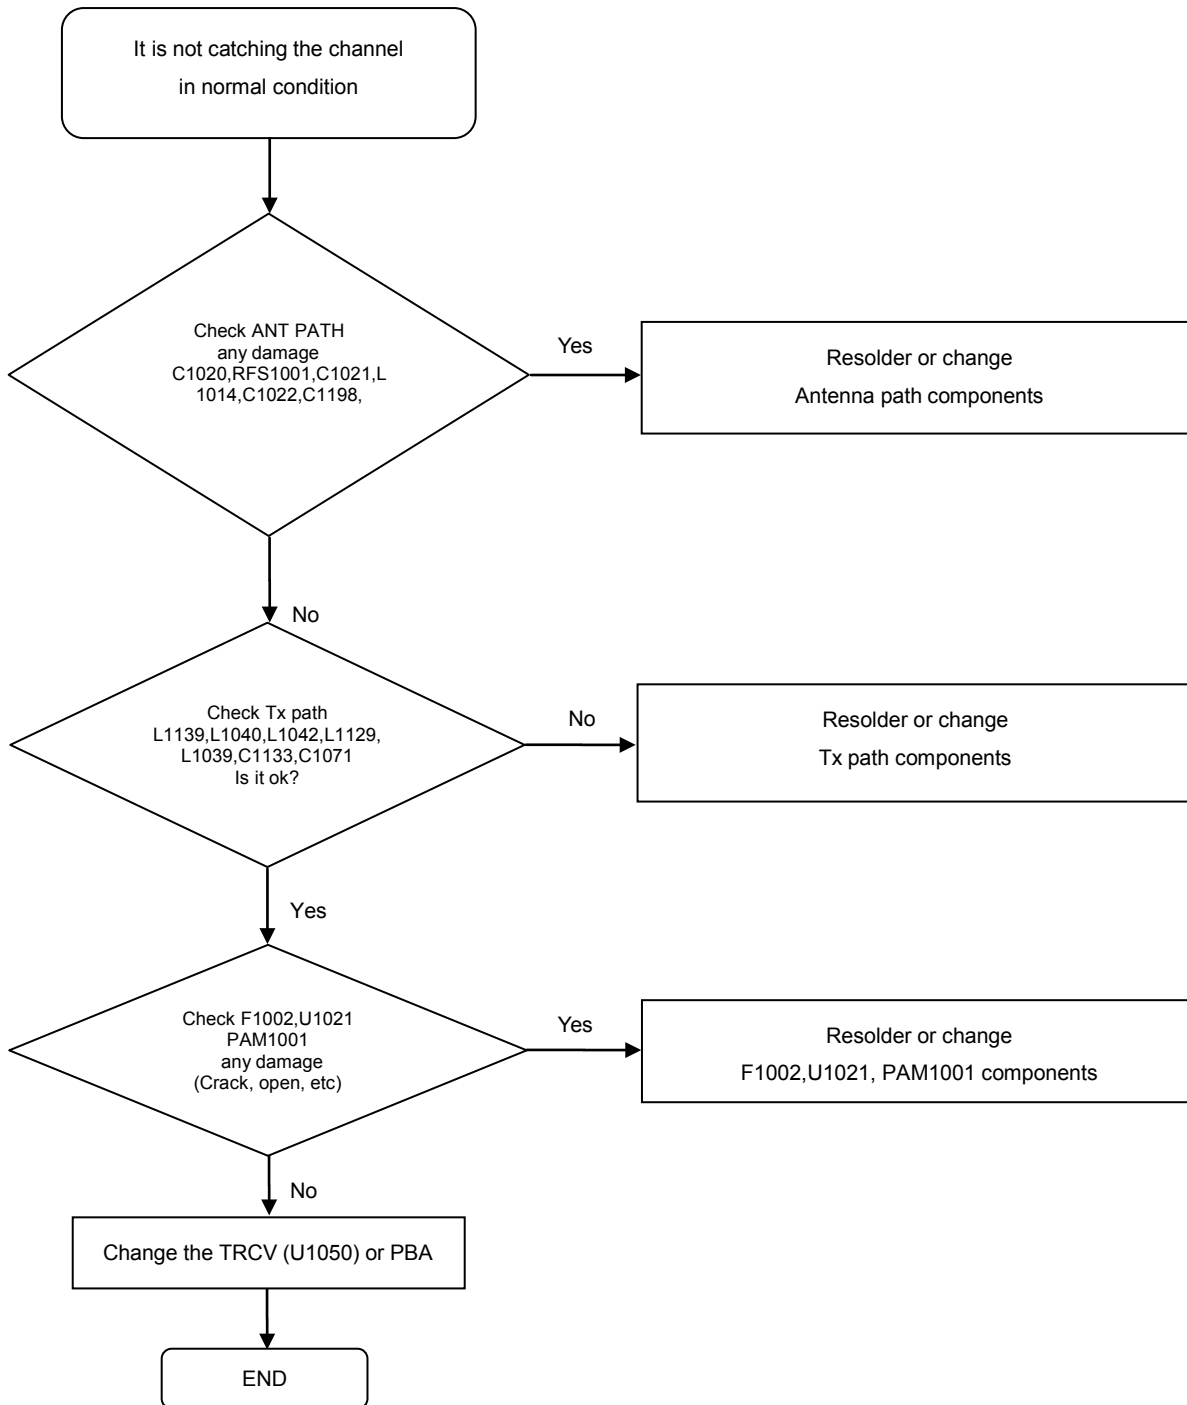

8. Level 3 Repair

8-4-32. LTE B38/B41 TX