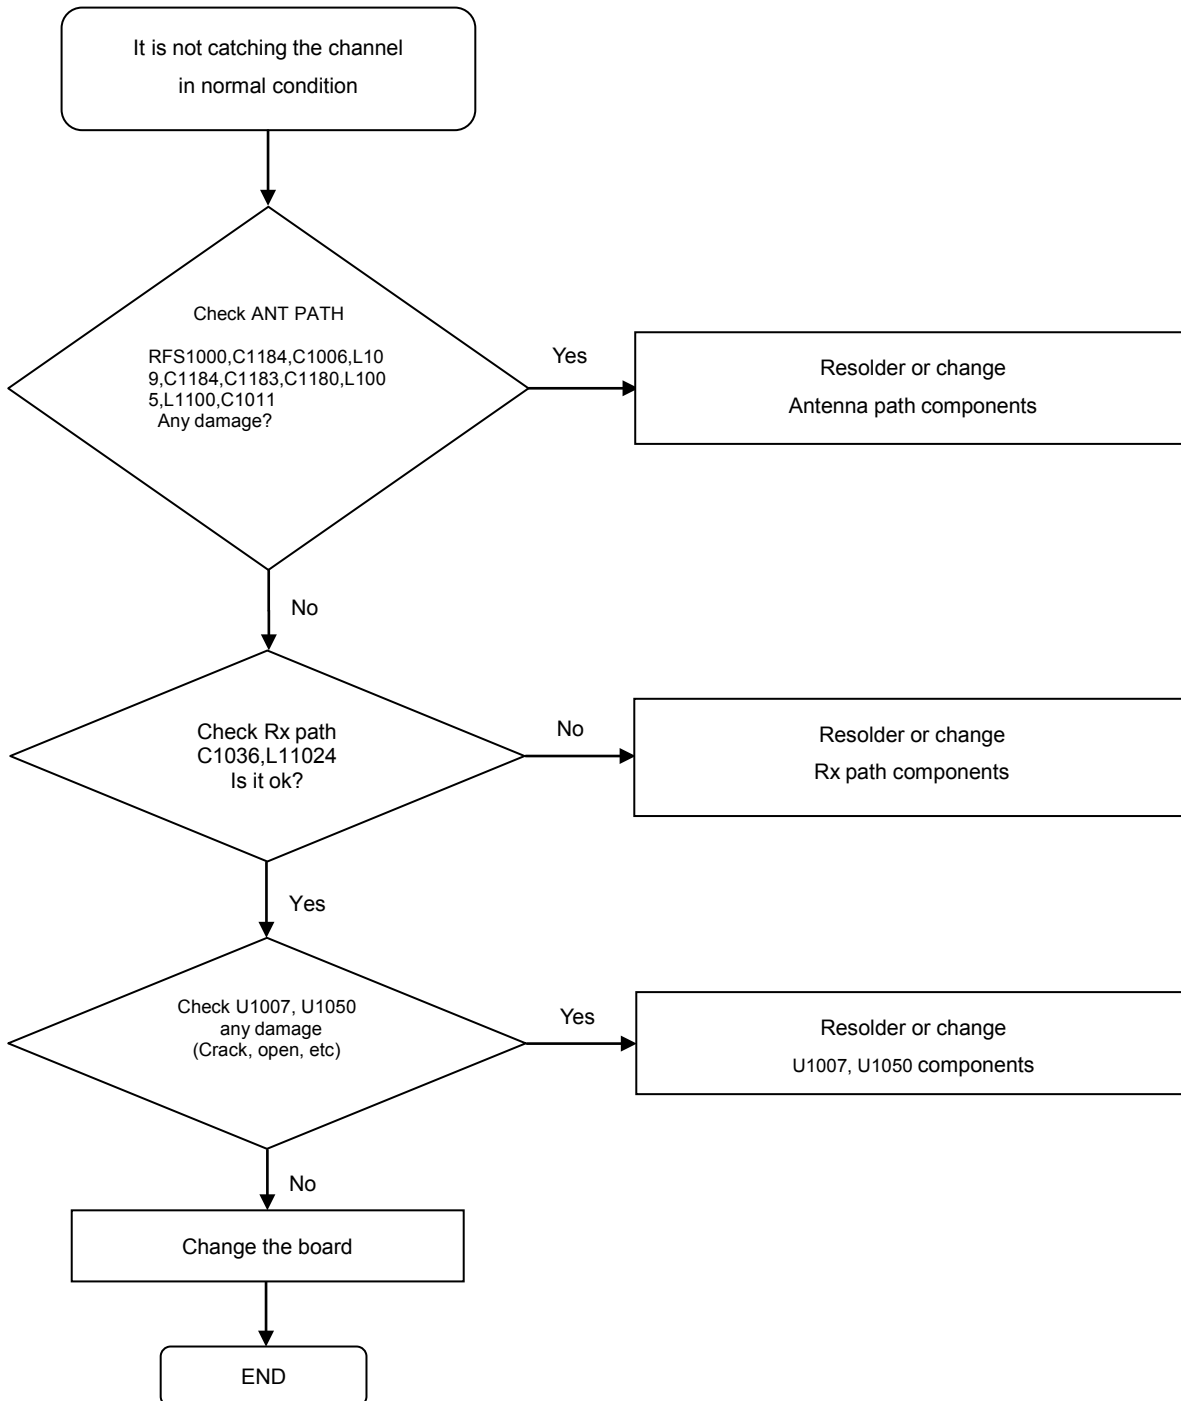

8. Level 3 Repair

8-4-16. GSM900 / WCDMA 900 / LTE B8 Rx

8. Level 3 Repair

8-4-17. GSM1800 /GSM1900/WCDMA B2/ LTE B3 RX

8. Level 3 Repair

8-4-18. TDS B34/ B39 LTE B34/B39 RX

8. Level 3 Repair

8-4-19. WCDMA 2100 / LTE B1 RX