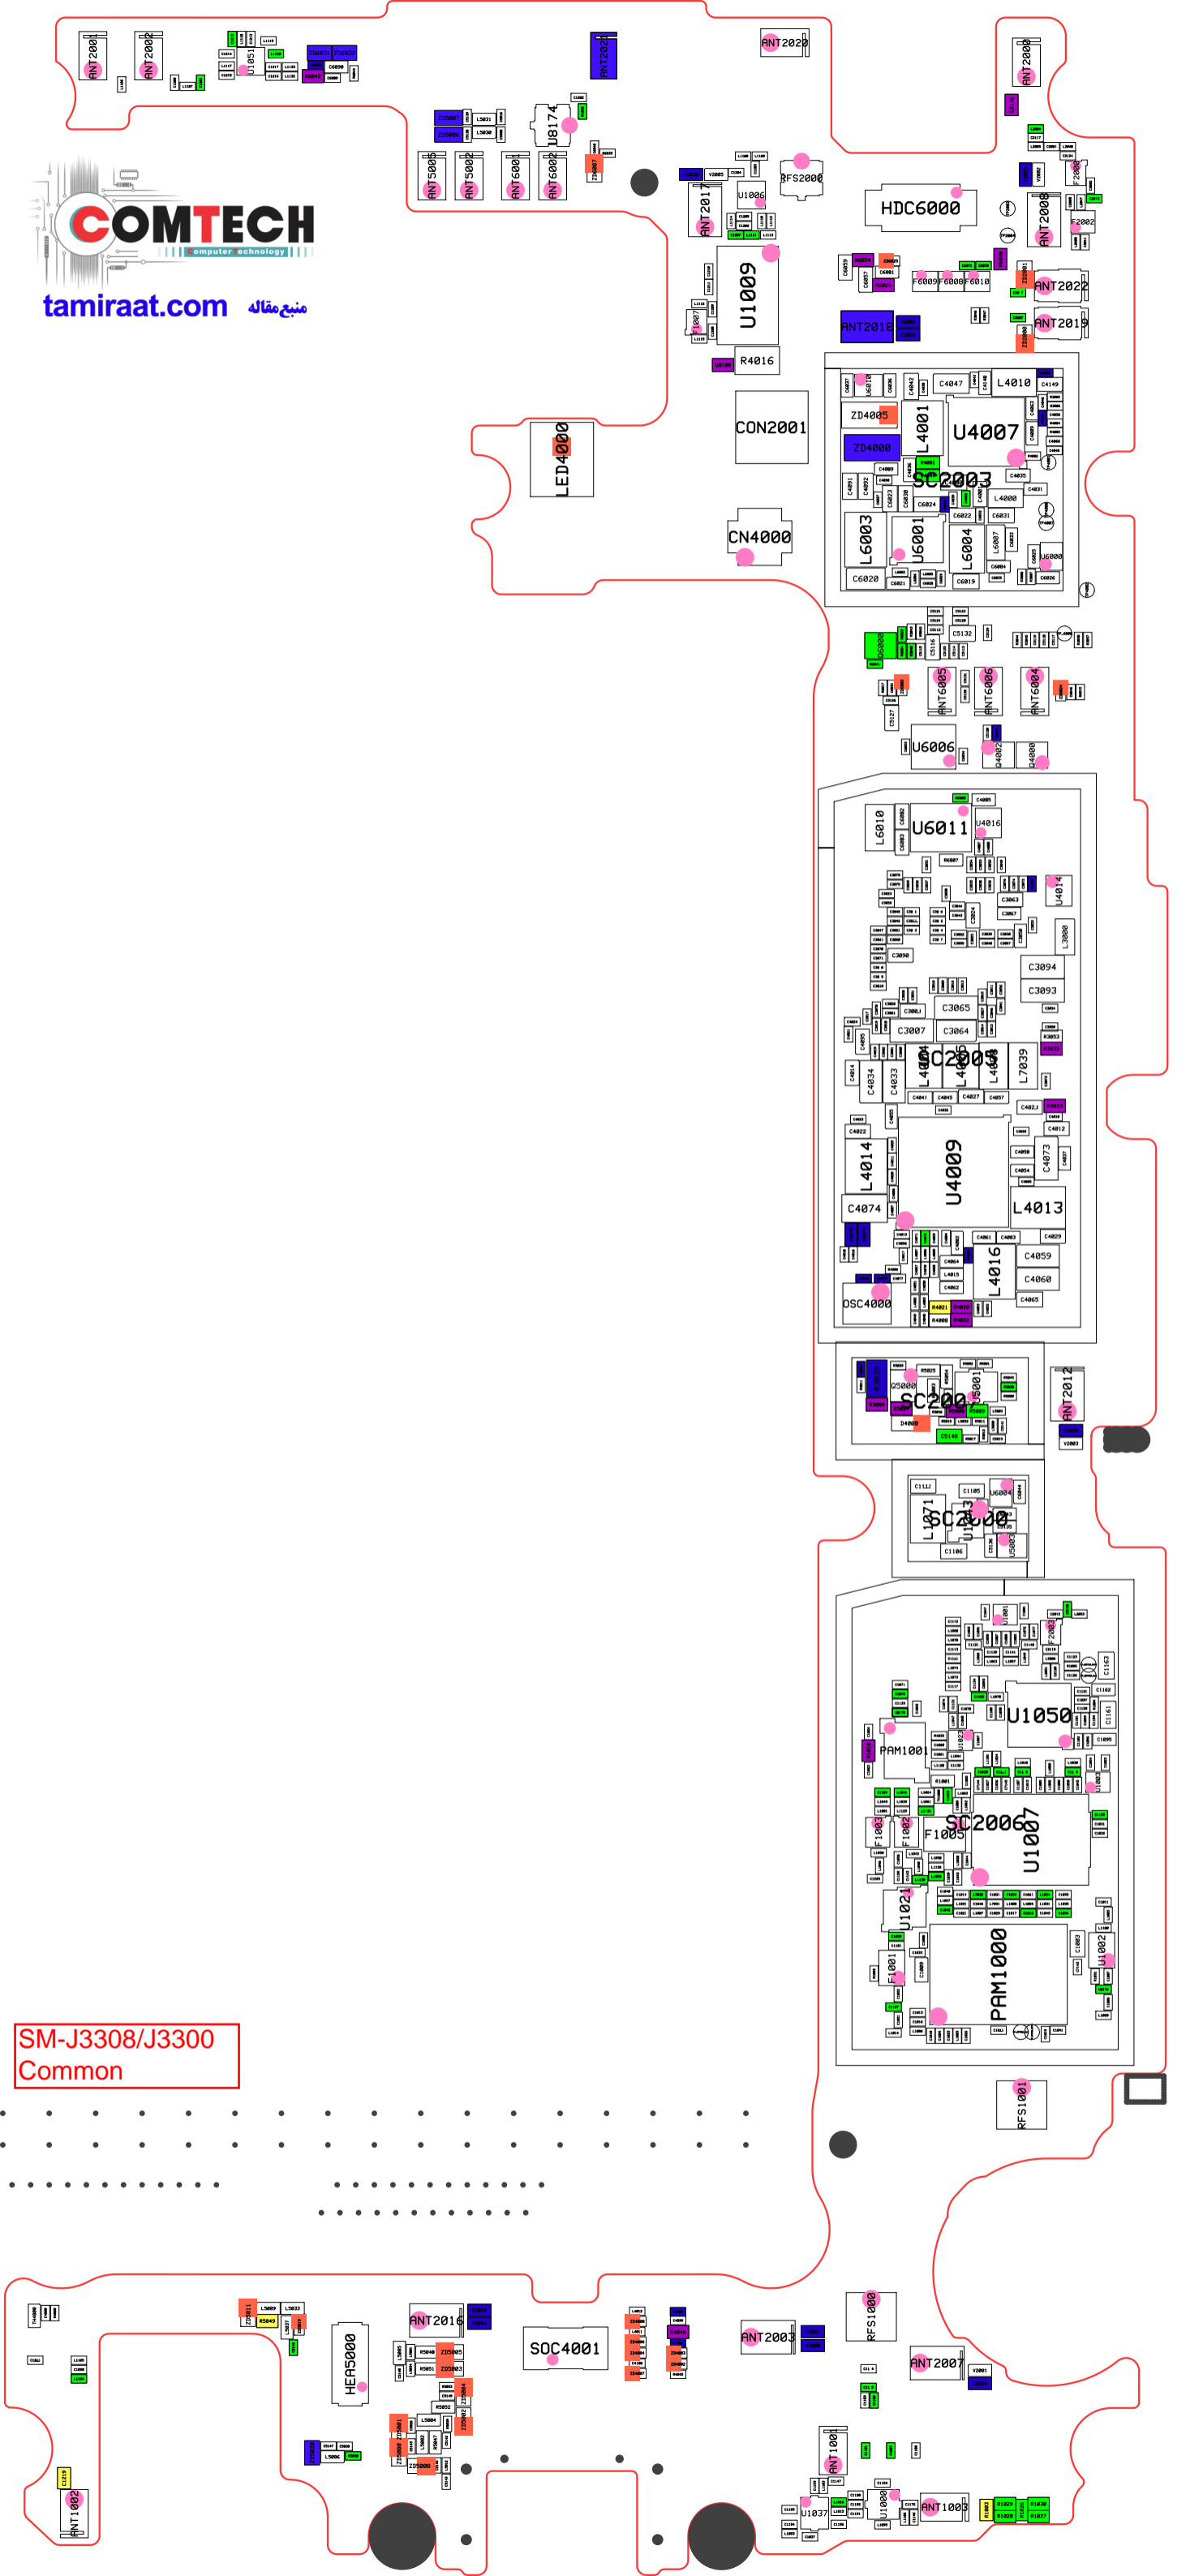

SM-J3308/J3300
Common

SM-J3308/J3300
Common

tamiraat.com منبع مقاله

SM-J3308/J3300
Common

8. Level 3 Repair

8-3. Flow chart of Troubleshooting.

	
<p>Oscilloscope</p>	<p>Digital Multimeter</p>
	
<p>Power Supply</p>	<p>+ driver, ESD Safe Tweezer</p>
	
<p>8960 & Spectrum Analyzer</p>	<p>Soldering iron</p>

8. Level 3 Repair

8-4-1. Power On

8. Level 3 Repair

8-4-2. Initial

8. Level 3 Repair

8-4-3. No Service

8. Level 3 Repair

8-4-4. SIM1 Part

8. Level 3 Repair

8-4-5. SIM2 Part

8. Level 3 Repair

8-4-6. T-Flash Part

8. Level 3 Repair

8-4-7. Charging Part

8. Level 3 Repair

8-4-8-1. Accel Sensor