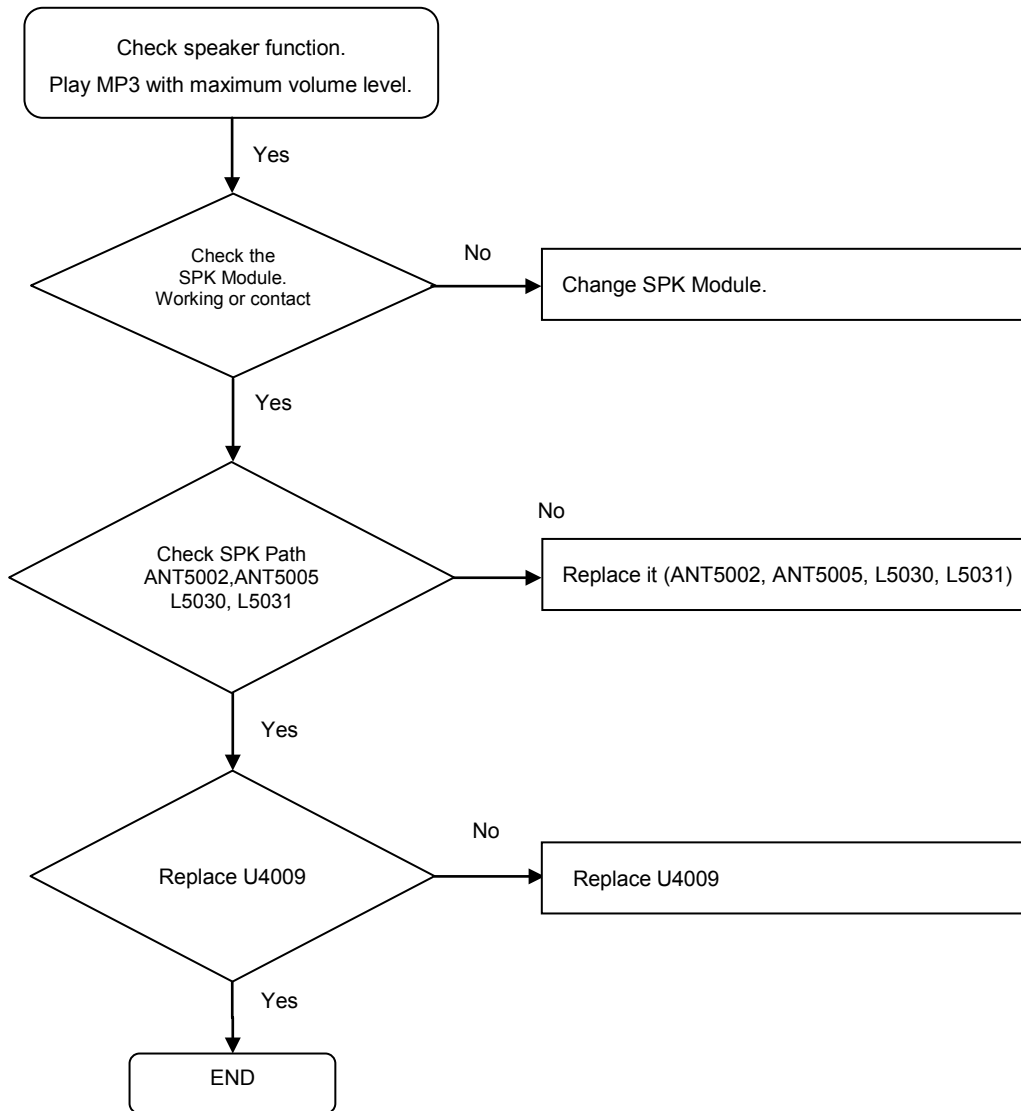

8. Level 3 Repair

8-4-1. Power On

8. Level 3 Repair

8-4-2. Initial

8. Level 3 Repair

8-4-3. No Service

8. Level 3 Repair

8-4-4. SIM1 Part

8. Level 3 Repair

8-4-5. SIM2 Part

8. Level 3 Repair

8-4-6. T-Flash Part

8. Level 3 Repair

8-4-7. Charging Part

8. Level 3 Repair

8-4-8-1. Accel Sensor

8. Level 3 Repair

8-4-8-2. Proxy Sensor

8. Level 3 Repair

8-4-9. Speaker Part

8. Level 3 Repair

8-4-10. Receiver Part

8. Level 3 Repair

8-4-11. In-cell TFT-LCD