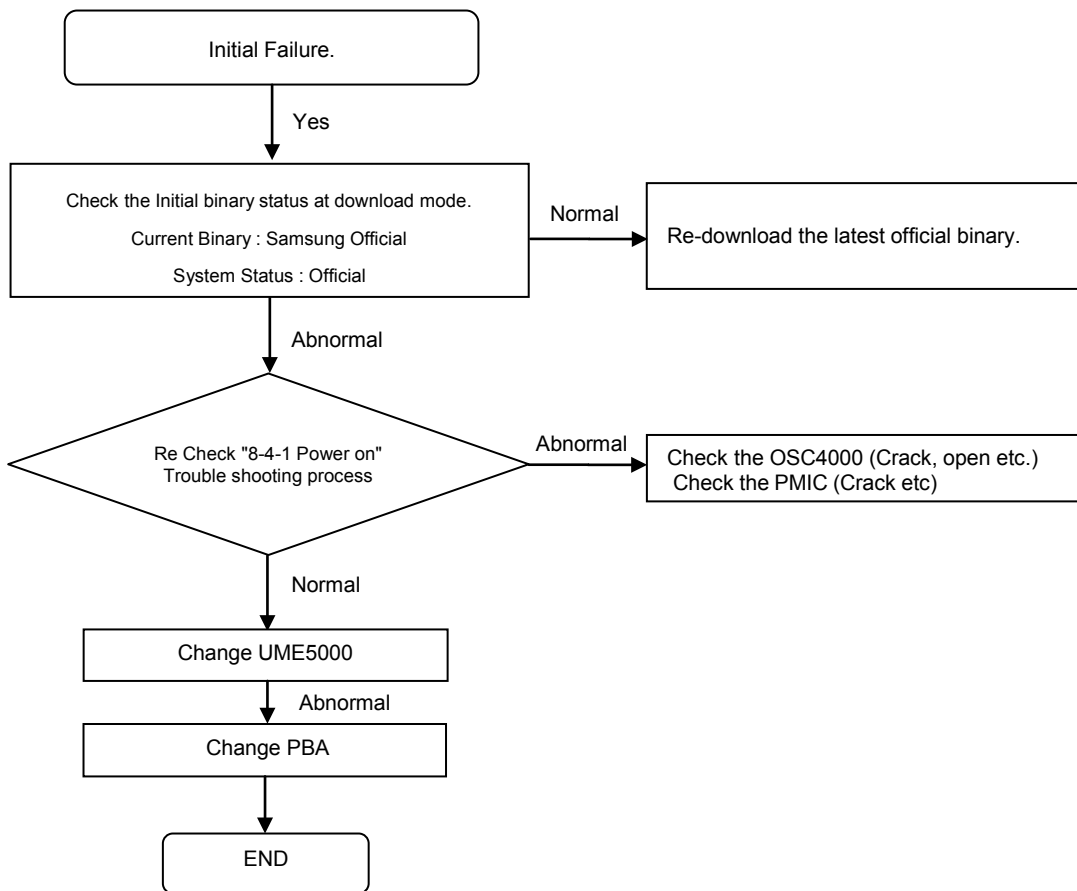

SM-J3308/J3300
Common

SM-J3308/J3300
Common

tamiraat.com منبع مقاله

SM-J3308/J3300
Common

8. Level 3 Repair

8-3. Flow chart of Troubleshooting.

	
<p>Oscilloscope</p>	<p>Digital Multimeter</p>
	
<p>Power Supply</p>	<p>+ driver, ESD Safe Tweezer</p>
	
<p>8960 & Spectrum Analyzer</p>	<p>Soldering iron</p>

8. Level 3 Repair

8-4-1. Power On

8. Level 3 Repair

8-4-2. Initial

8. Level 3 Repair

8-4-3. No Service

8. Level 3 Repair

8-4-4. SIM1 Part