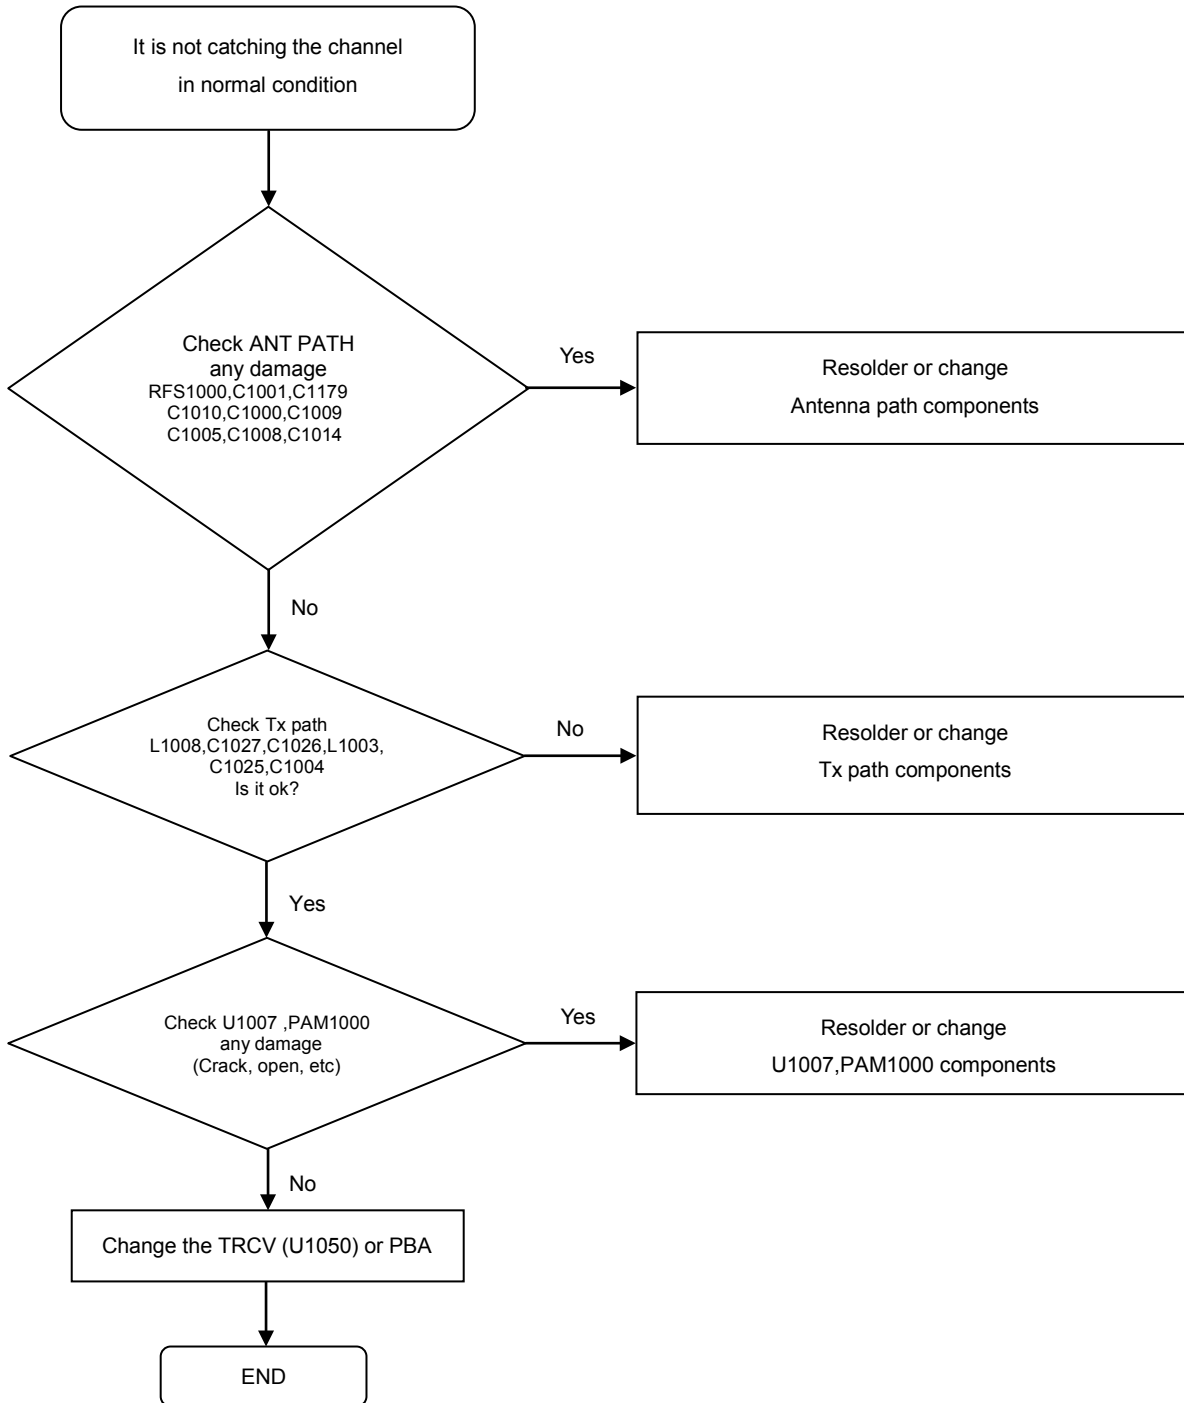

8. Level 3 Repair

8-4-29. WCDMA 850 / CDMA BC0/ LTE B5 TX