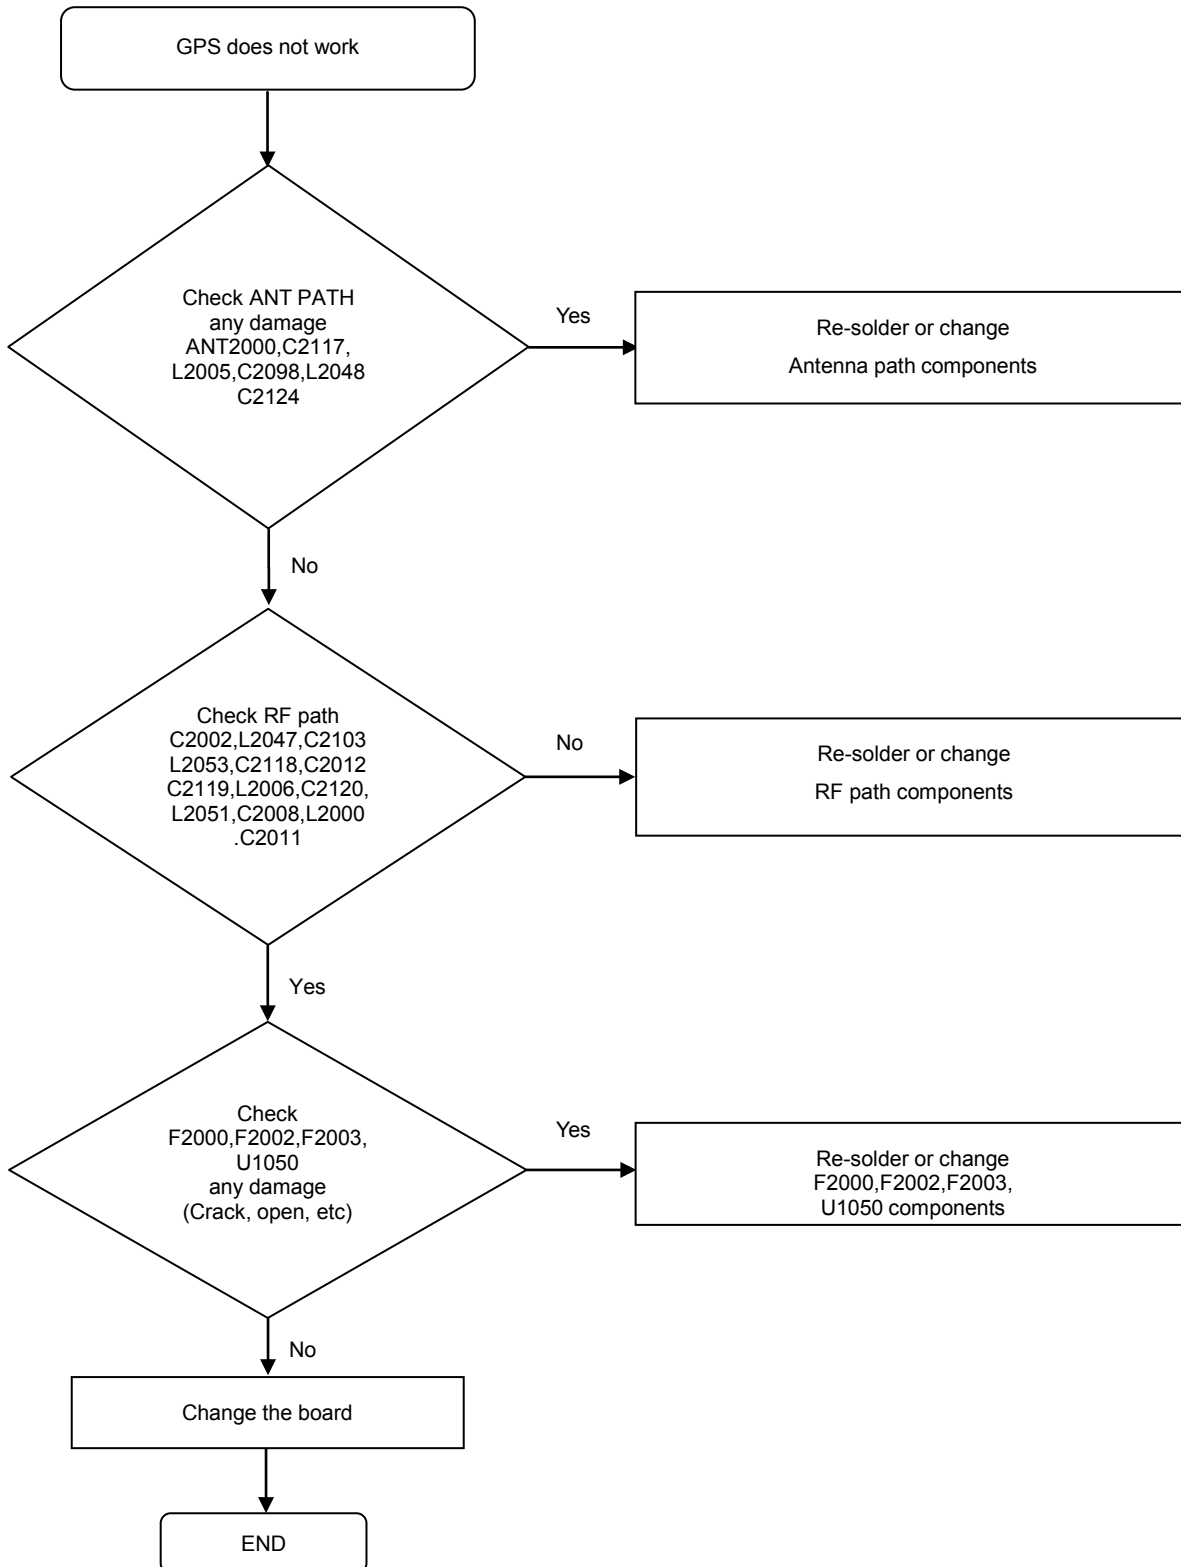

8. Level 3 Repair

8-4-32. LTE B38/B41 TX

8. Level 3 Repair

8-4-33. LTE B40 TX

8. Level 3 Repair

8-4-34. BT/WLAN

8. Level 3 Repair

8-4-35. GPS