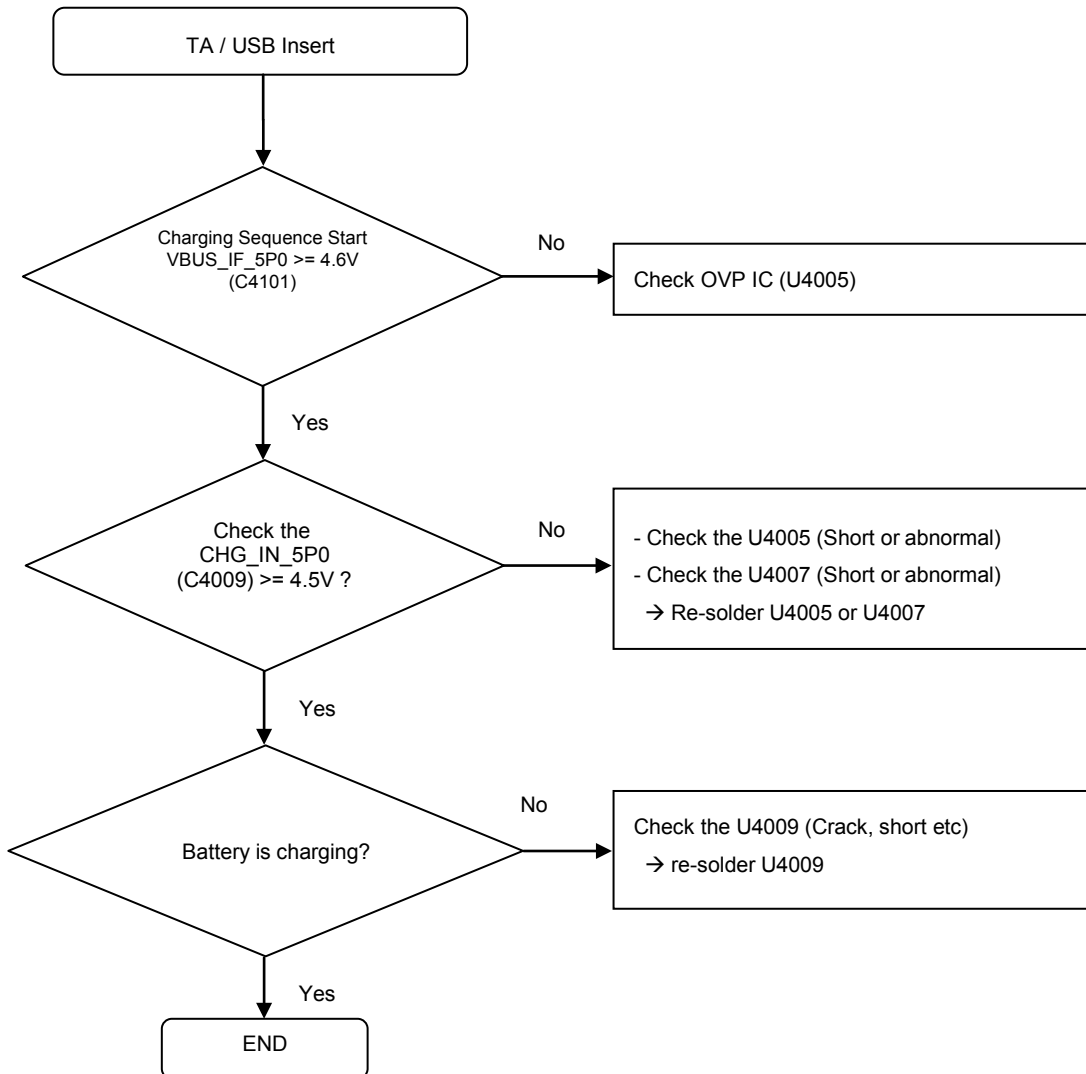

8. Level 3 Repair

8-4-1. Power On

8. Level 3 Repair

8-4-2. Initial

8. Level 3 Repair

8-4-3. No Service

8. Level 3 Repair

8-4-4. SIM1 Part

8. Level 3 Repair

8-4-5. SIM2 Part

8. Level 3 Repair

8-4-6. T-Flash Part

8. Level 3 Repair

8-4-7. Charging Part

8. Level 3 Repair

8-4-8-1. Accel Sensor

8. Level 3 Repair

8-4-8-2. Proxy Sensor

8. Level 3 Repair

8-4-9. Speaker Part

8. Level 3 Repair

8-4-10. Receiver Part

8. Level 3 Repair

8-4-11. In-cell TFT-LCD