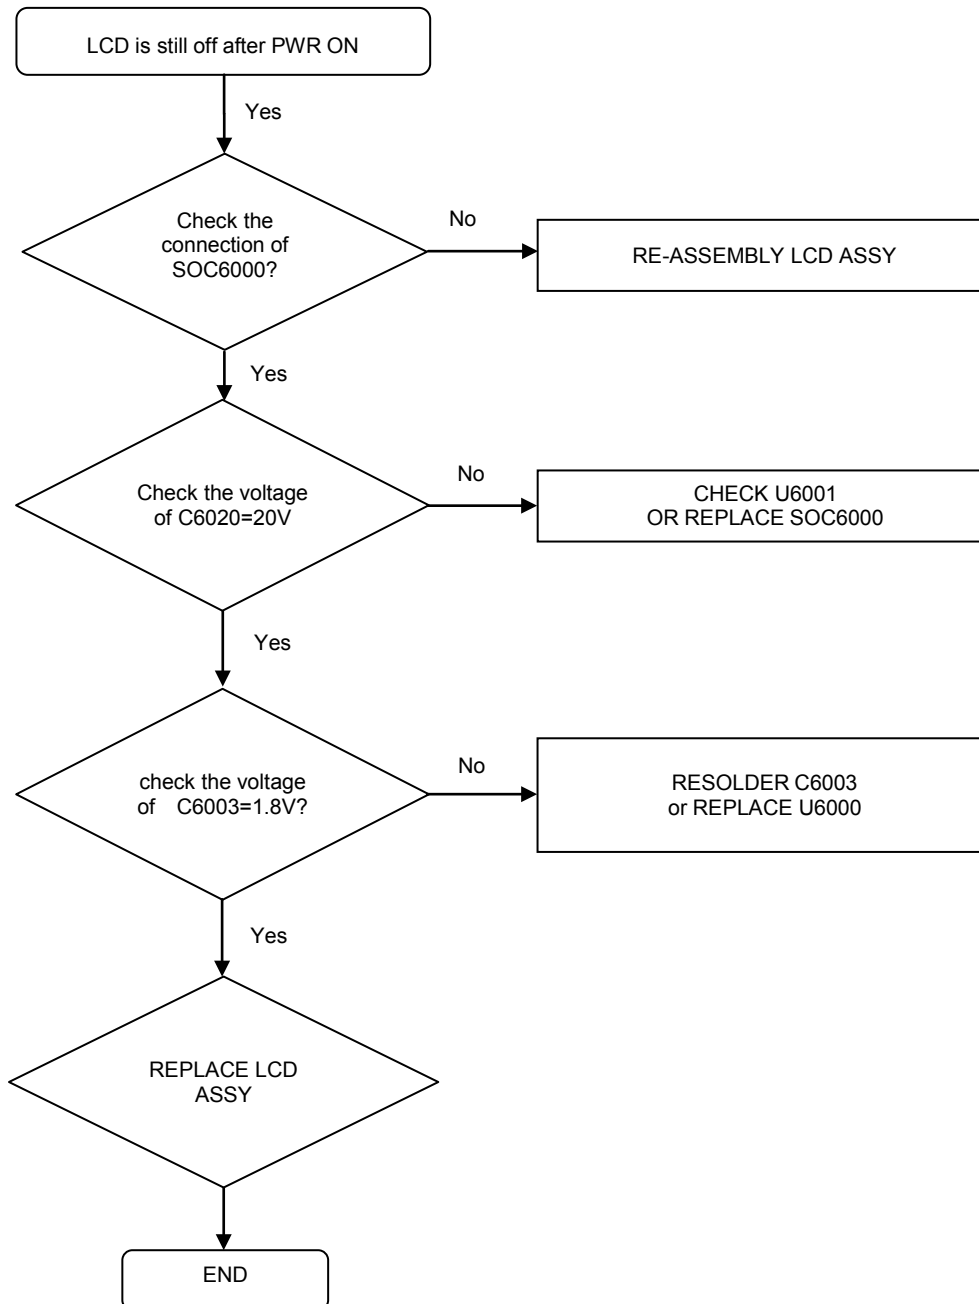

8. Level 3 Repair

8-4-5. SIM2 Part

8. Level 3 Repair

8-4-6. T-Flash Part

8. Level 3 Repair

8-4-7. Charging Part

8. Level 3 Repair

8-4-8-1. Accel Sensor

8. Level 3 Repair

8-4-8-2. Proxy Sensor

8. Level 3 Repair

8-4-9. Speaker Part

8. Level 3 Repair

8-4-10. Receiver Part

8. Level 3 Repair

8-4-11. In-cell TFT-LCD

8. Level 3 Repair

8-4-12. TSP

8. Level 3 Repair

8-4-13. 13M CAMERA

8. Level 3 Repair

8-4-14. 5M CAMERA

8. Level 3 Repair

8-4-15. GSM 850 / WCDMA 850 / LTE B5 / CDMA BC0 Rx