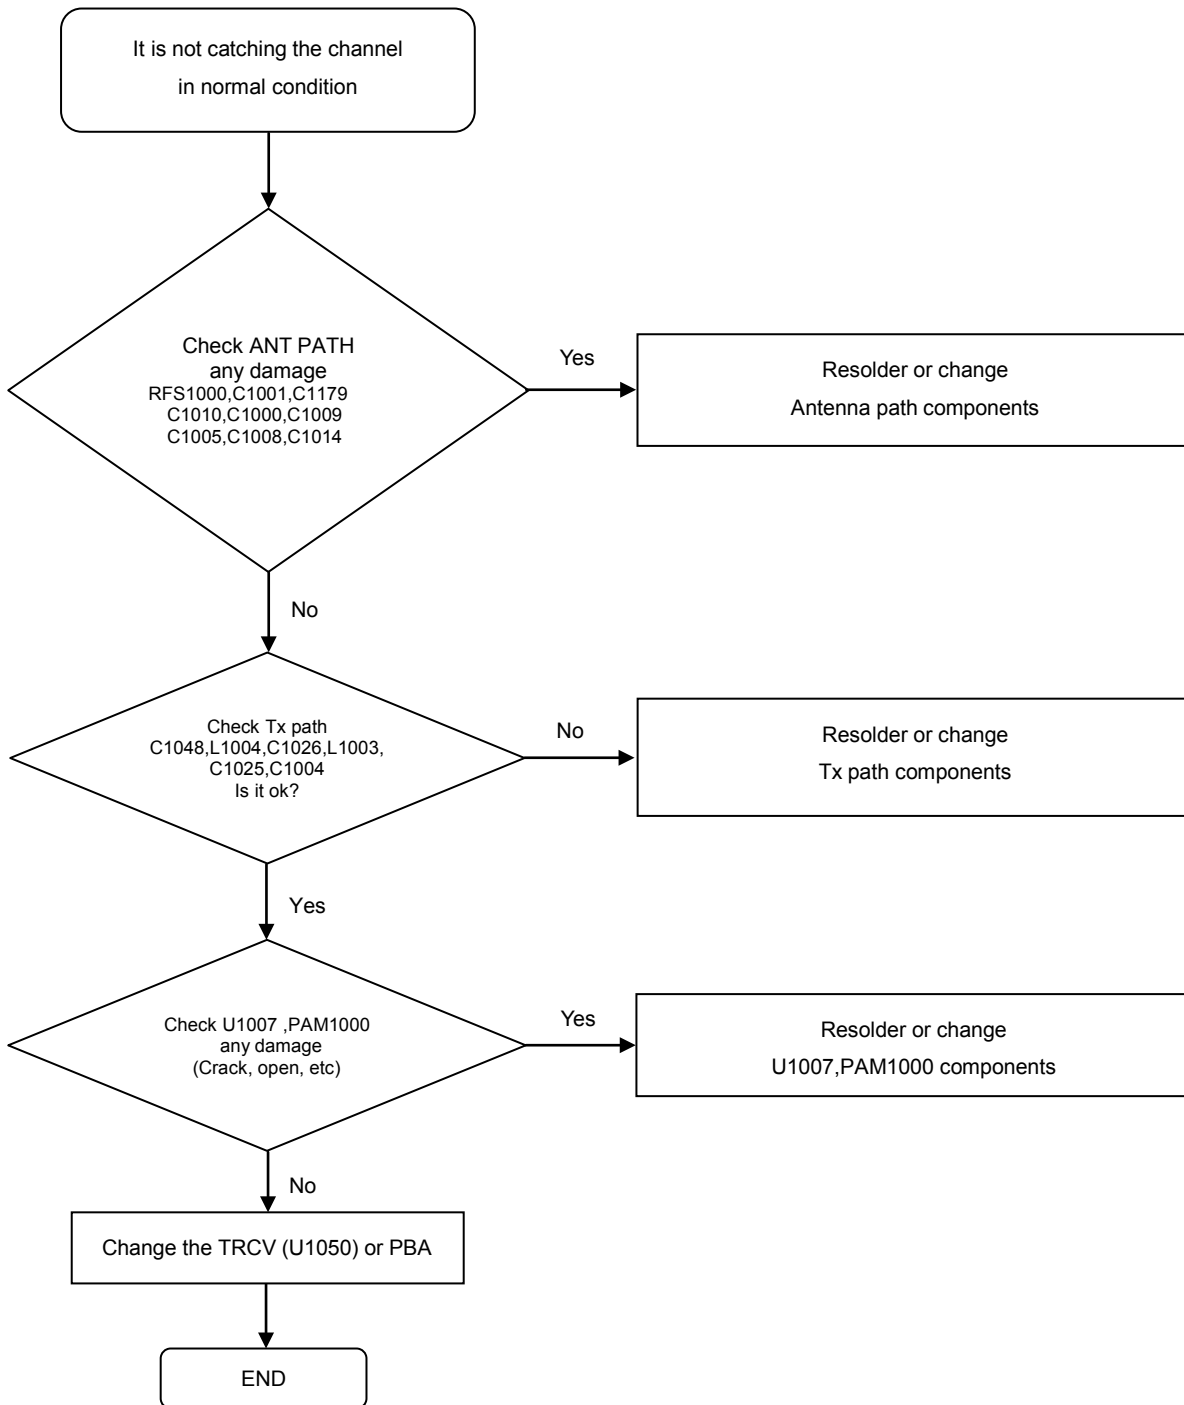

8. Level 3 Repair

8-4-28. TDS B34/B39 LTE B34/B39 TX

8. Level 3 Repair

8-4-29. WCDMA 850 / CDMA BC0/ LTE B5 TX

8. Level 3 Repair

8-4-30. WCDMA900 / LTE B8 TX

8. Level 3 Repair

8-4-31. LTE B7 TX