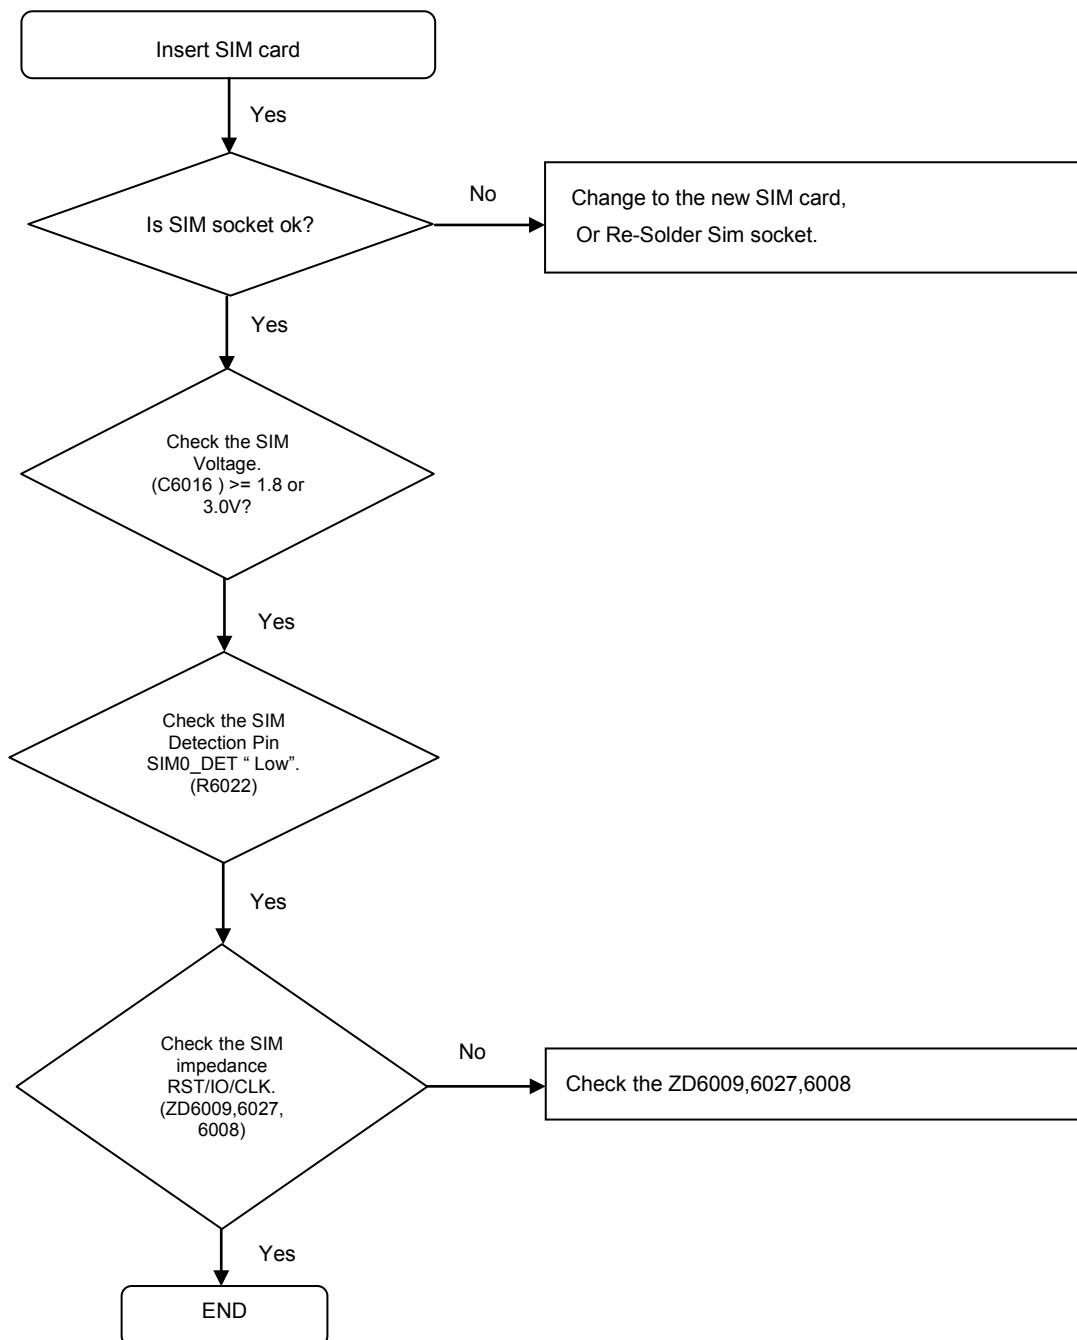

8. Level 3 Repair

8-4-1. Power On

8. Level 3 Repair

8-4-2. Initial

8. Level 3 Repair

8-4-3. No Service

8. Level 3 Repair

8-4-4. SIM1 Part

8. Level 3 Repair

8-4-5. SIM2 Part

8. Level 3 Repair

8-4-6. T-Flash Part

8. Level 3 Repair

8-4-7. Charging Part

8. Level 3 Repair

8-4-8-1. Accel Sensor