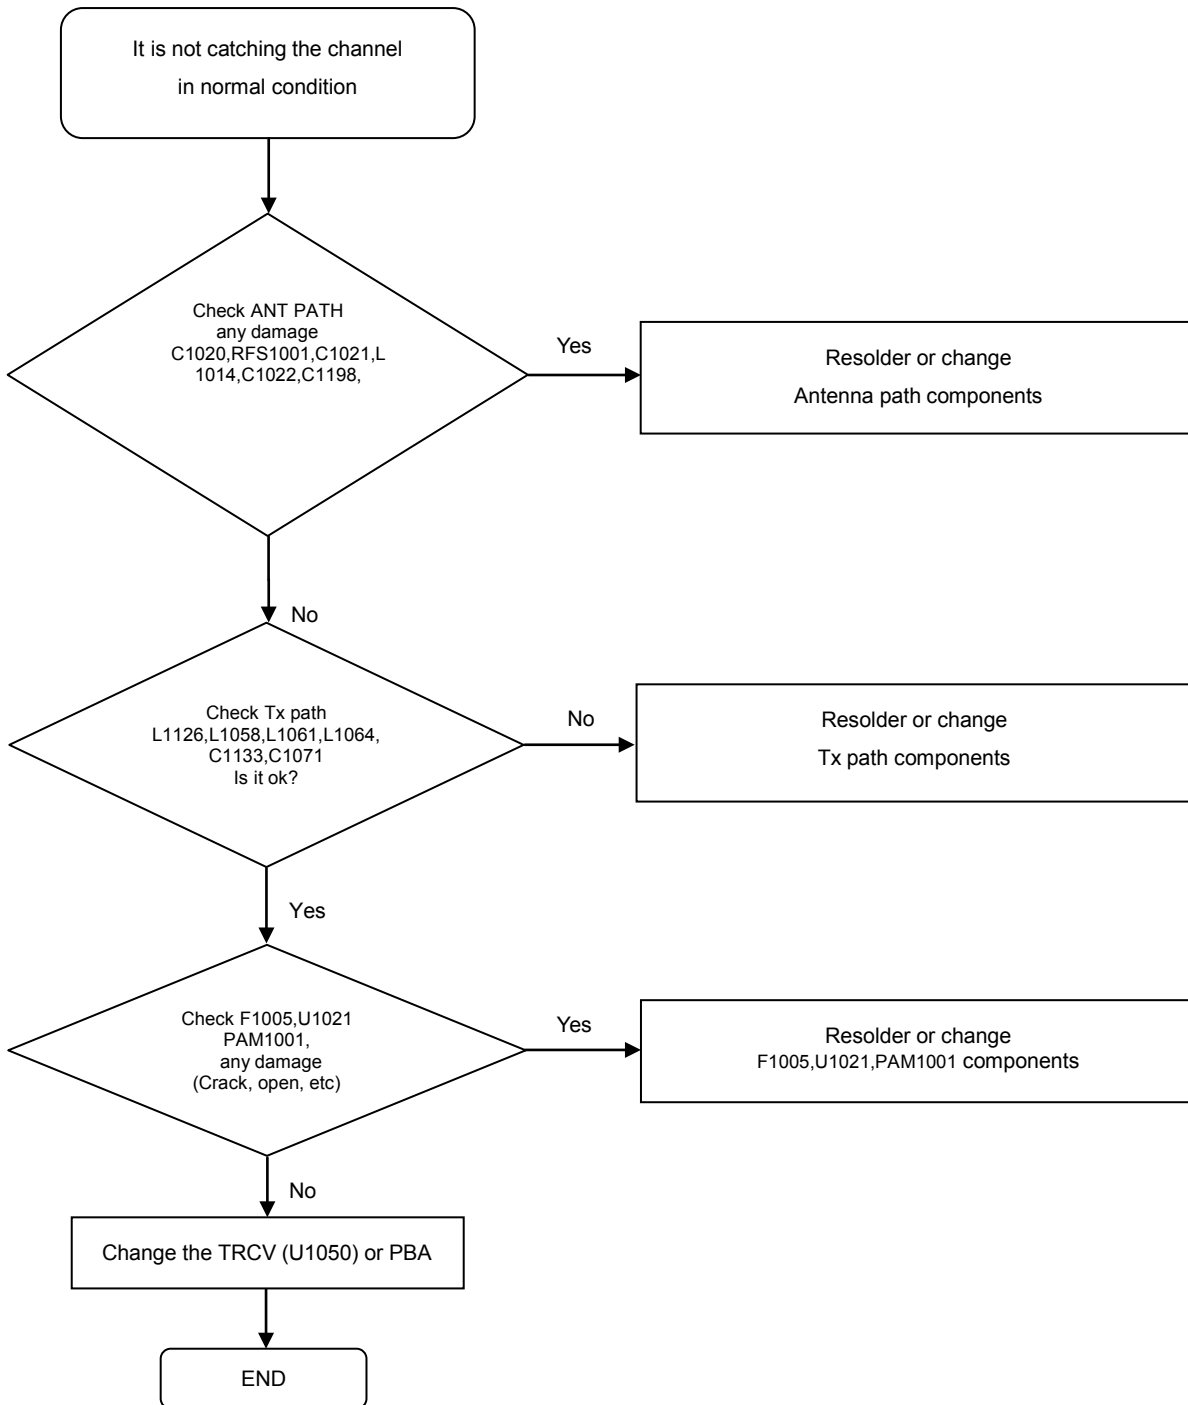

8. Level 3 Repair

8-4-28. TDS B34/B39 LTE B34/B39 TX

8. Level 3 Repair

8-4-29. WCDMA 850 / CDMA BC0/ LTE B5 TX

8. Level 3 Repair

8-4-30. WCDMA900 / LTE B8 TX

8. Level 3 Repair

8-4-31. LTE B7 TX