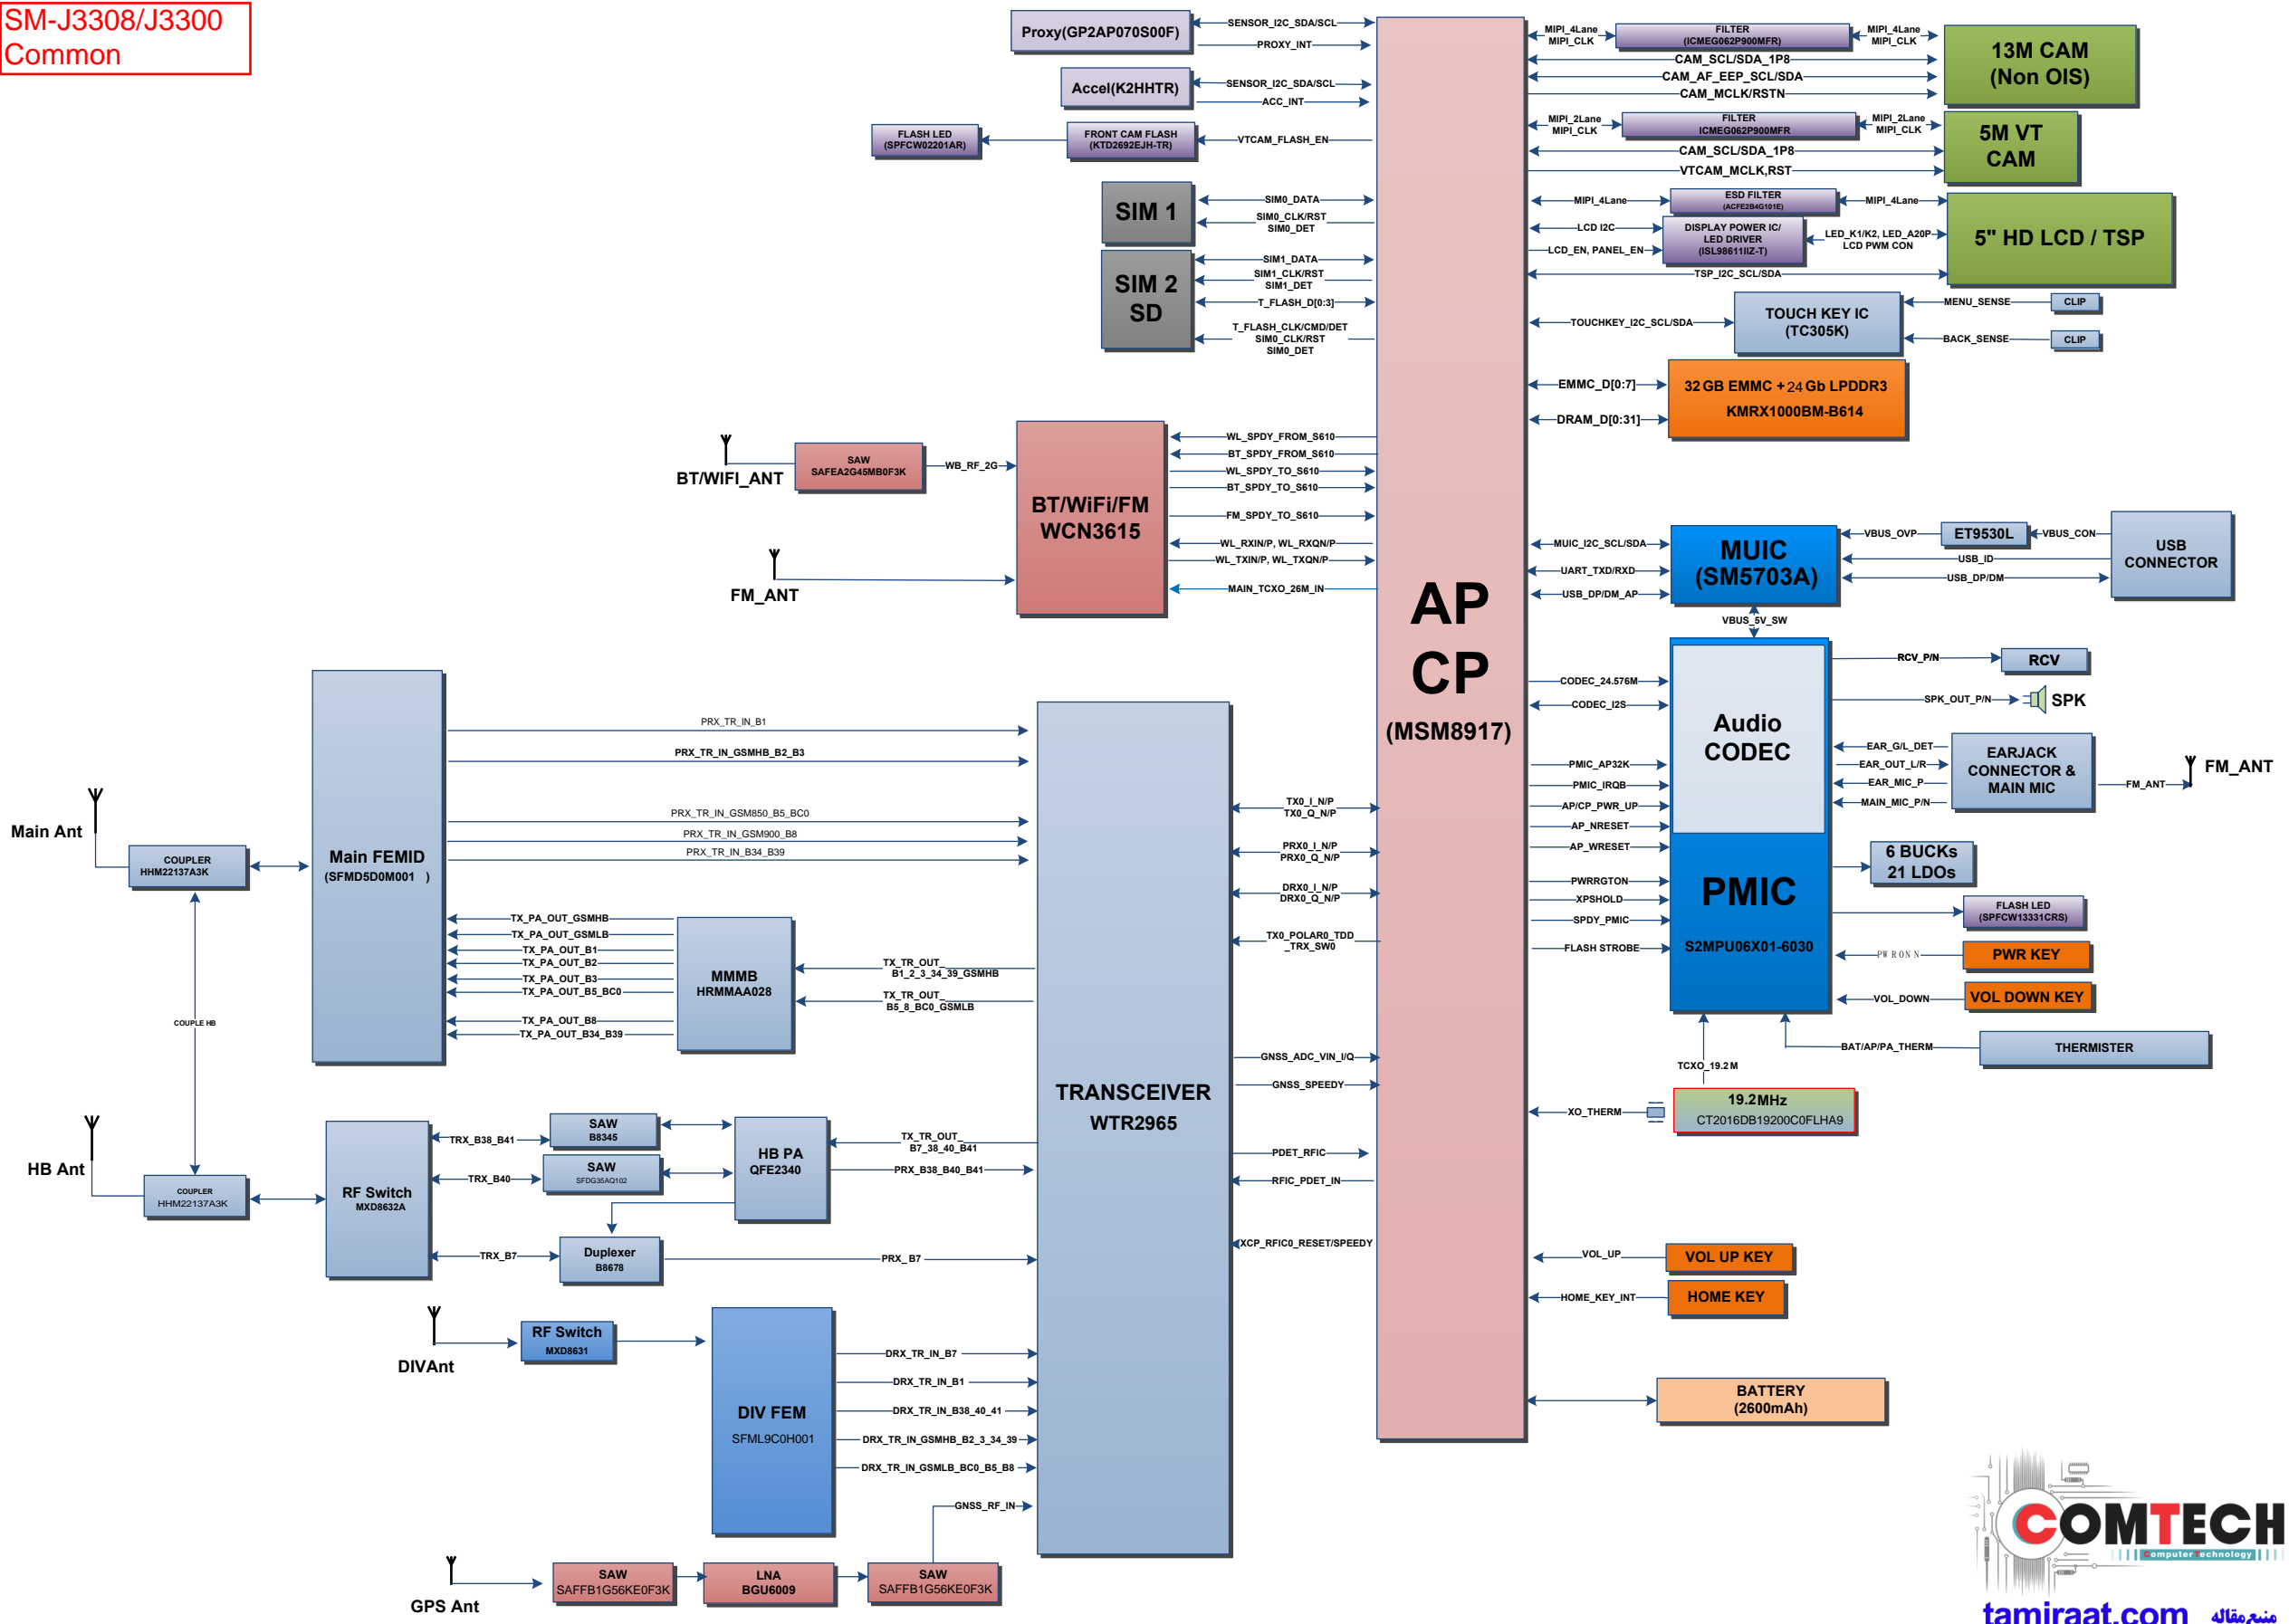

SM-J3308/J3300
Common

SM-J3308/J3300
Common

tamiraat.com منبع مقاله

SM-J3308/J3300
Common

8. Level 3 Repair

8-3. Flow chart of Troubleshooting.

	
<p>Oscilloscope</p>	<p>Digital Multimeter</p>
	
<p>Power Supply</p>	<p>+ driver, ESD Safe Tweezer</p>
	
<p>8960 & Spectrum Analyzer</p>	<p>Soldering iron</p>

8. Level 3 Repair

8-4-1. Power On

8. Level 3 Repair

8-4-2. Initial

8. Level 3 Repair

8-4-3. No Service

8. Level 3 Repair

8-4-4. SIM1 Part

8. Level 3 Repair

8-4-5. SIM2 Part

8. Level 3 Repair

8-4-6. T-Flash Part

8. Level 3 Repair

8-4-7. Charging Part

8. Level 3 Repair

8-4-8-1. Accel Sensor

8. Level 3 Repair

8-4-8-2. Proxy Sensor

8. Level 3 Repair

8-4-9. Speaker Part

8. Level 3 Repair

8-4-10. Receiver Part

8. Level 3 Repair

8-4-11. In-cell TFT-LCD