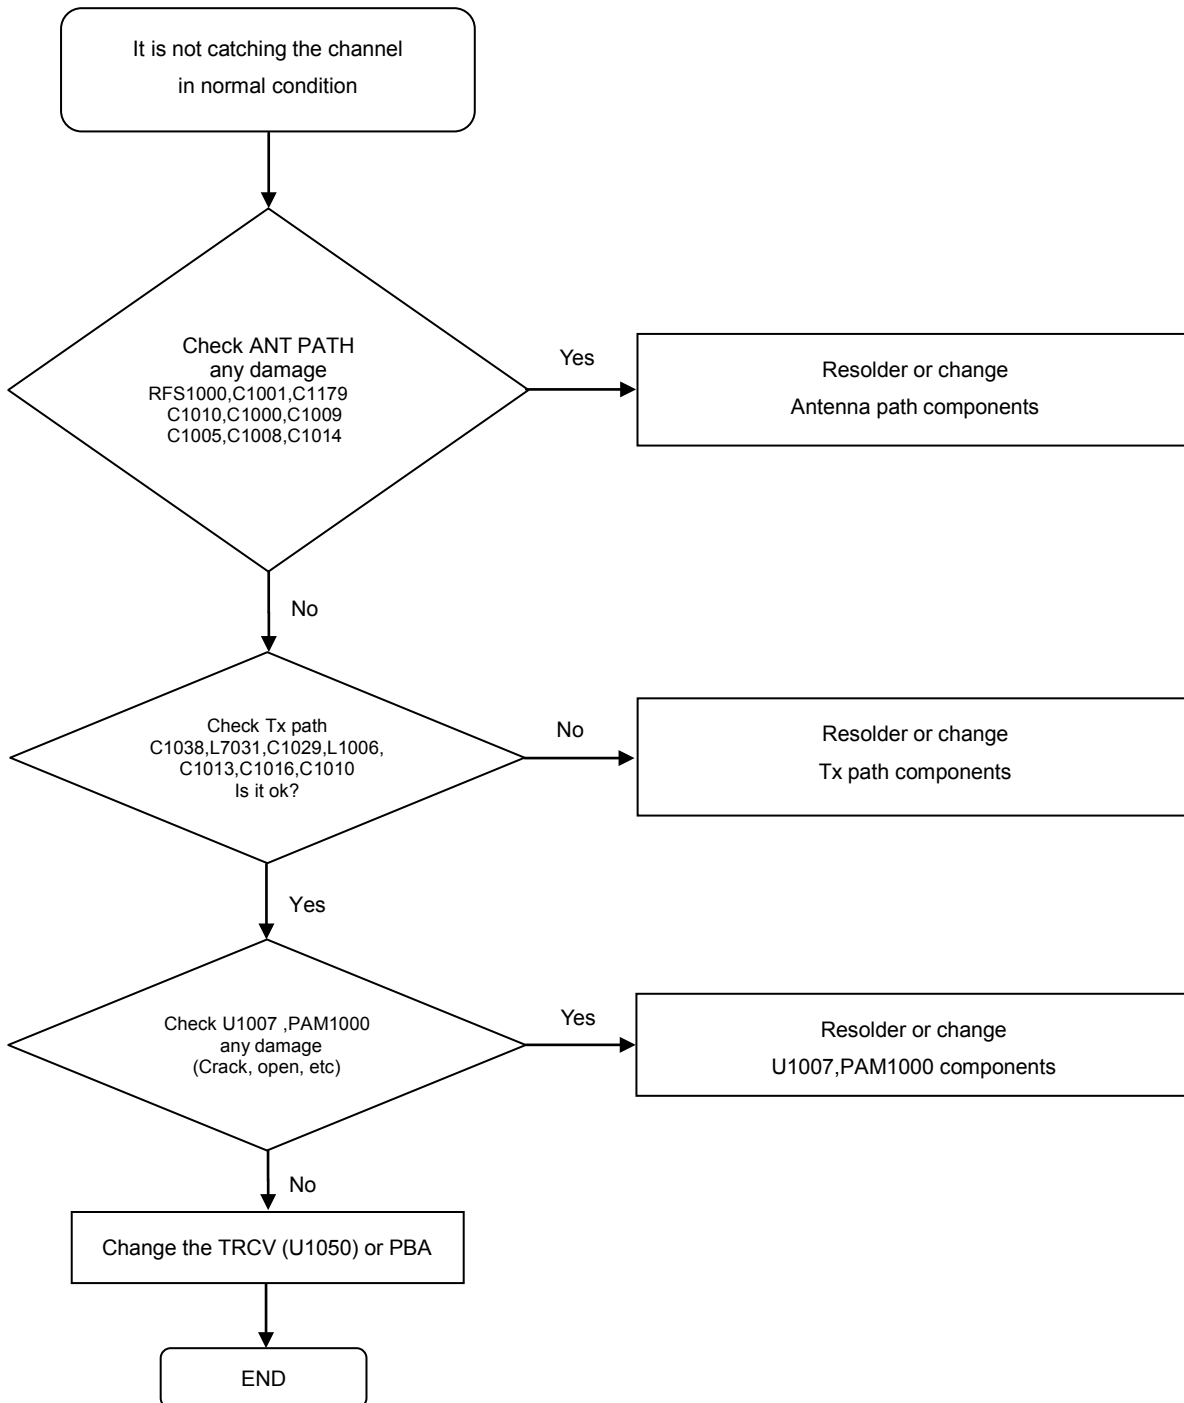

8. Level 3 Repair

8-4-24. GSM 1800 / GSM 1900 TX

8. Level 3 Repair

8-4-25. WCDMA 2100 / LTE B1 TX

8. Level 3 Repair

8-4-26. WCDMA 1900 / LTE B2 TX

8. Level 3 Repair

8-4-27. LTE B3 TX