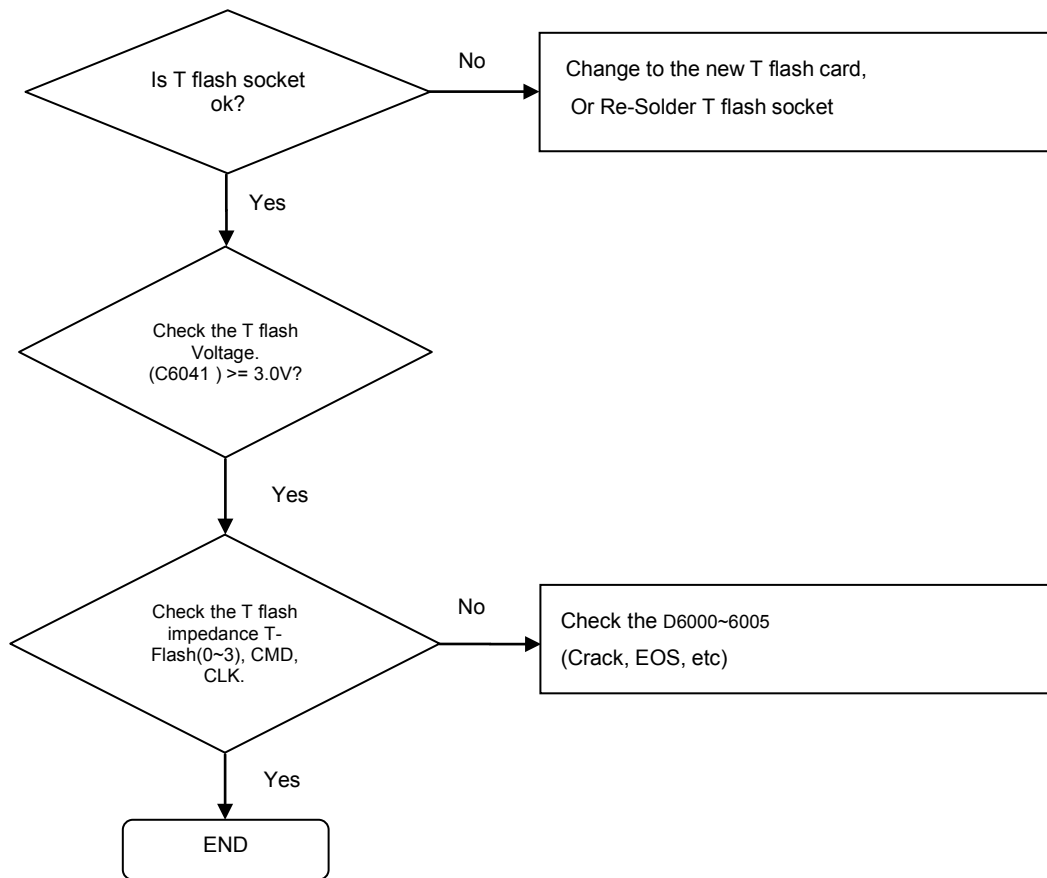

8. Level 3 Repair

8-4-1. Power On

8. Level 3 Repair

8-4-2. Initial

8. Level 3 Repair

8-4-3. No Service

8. Level 3 Repair

8-4-4. SIM1 Part

8. Level 3 Repair

8-4-5. SIM2 Part

8. Level 3 Repair

8-4-6. T-Flash Part

8. Level 3 Repair

8-4-7. Charging Part

8. Level 3 Repair

8-4-8-1. Accel Sensor