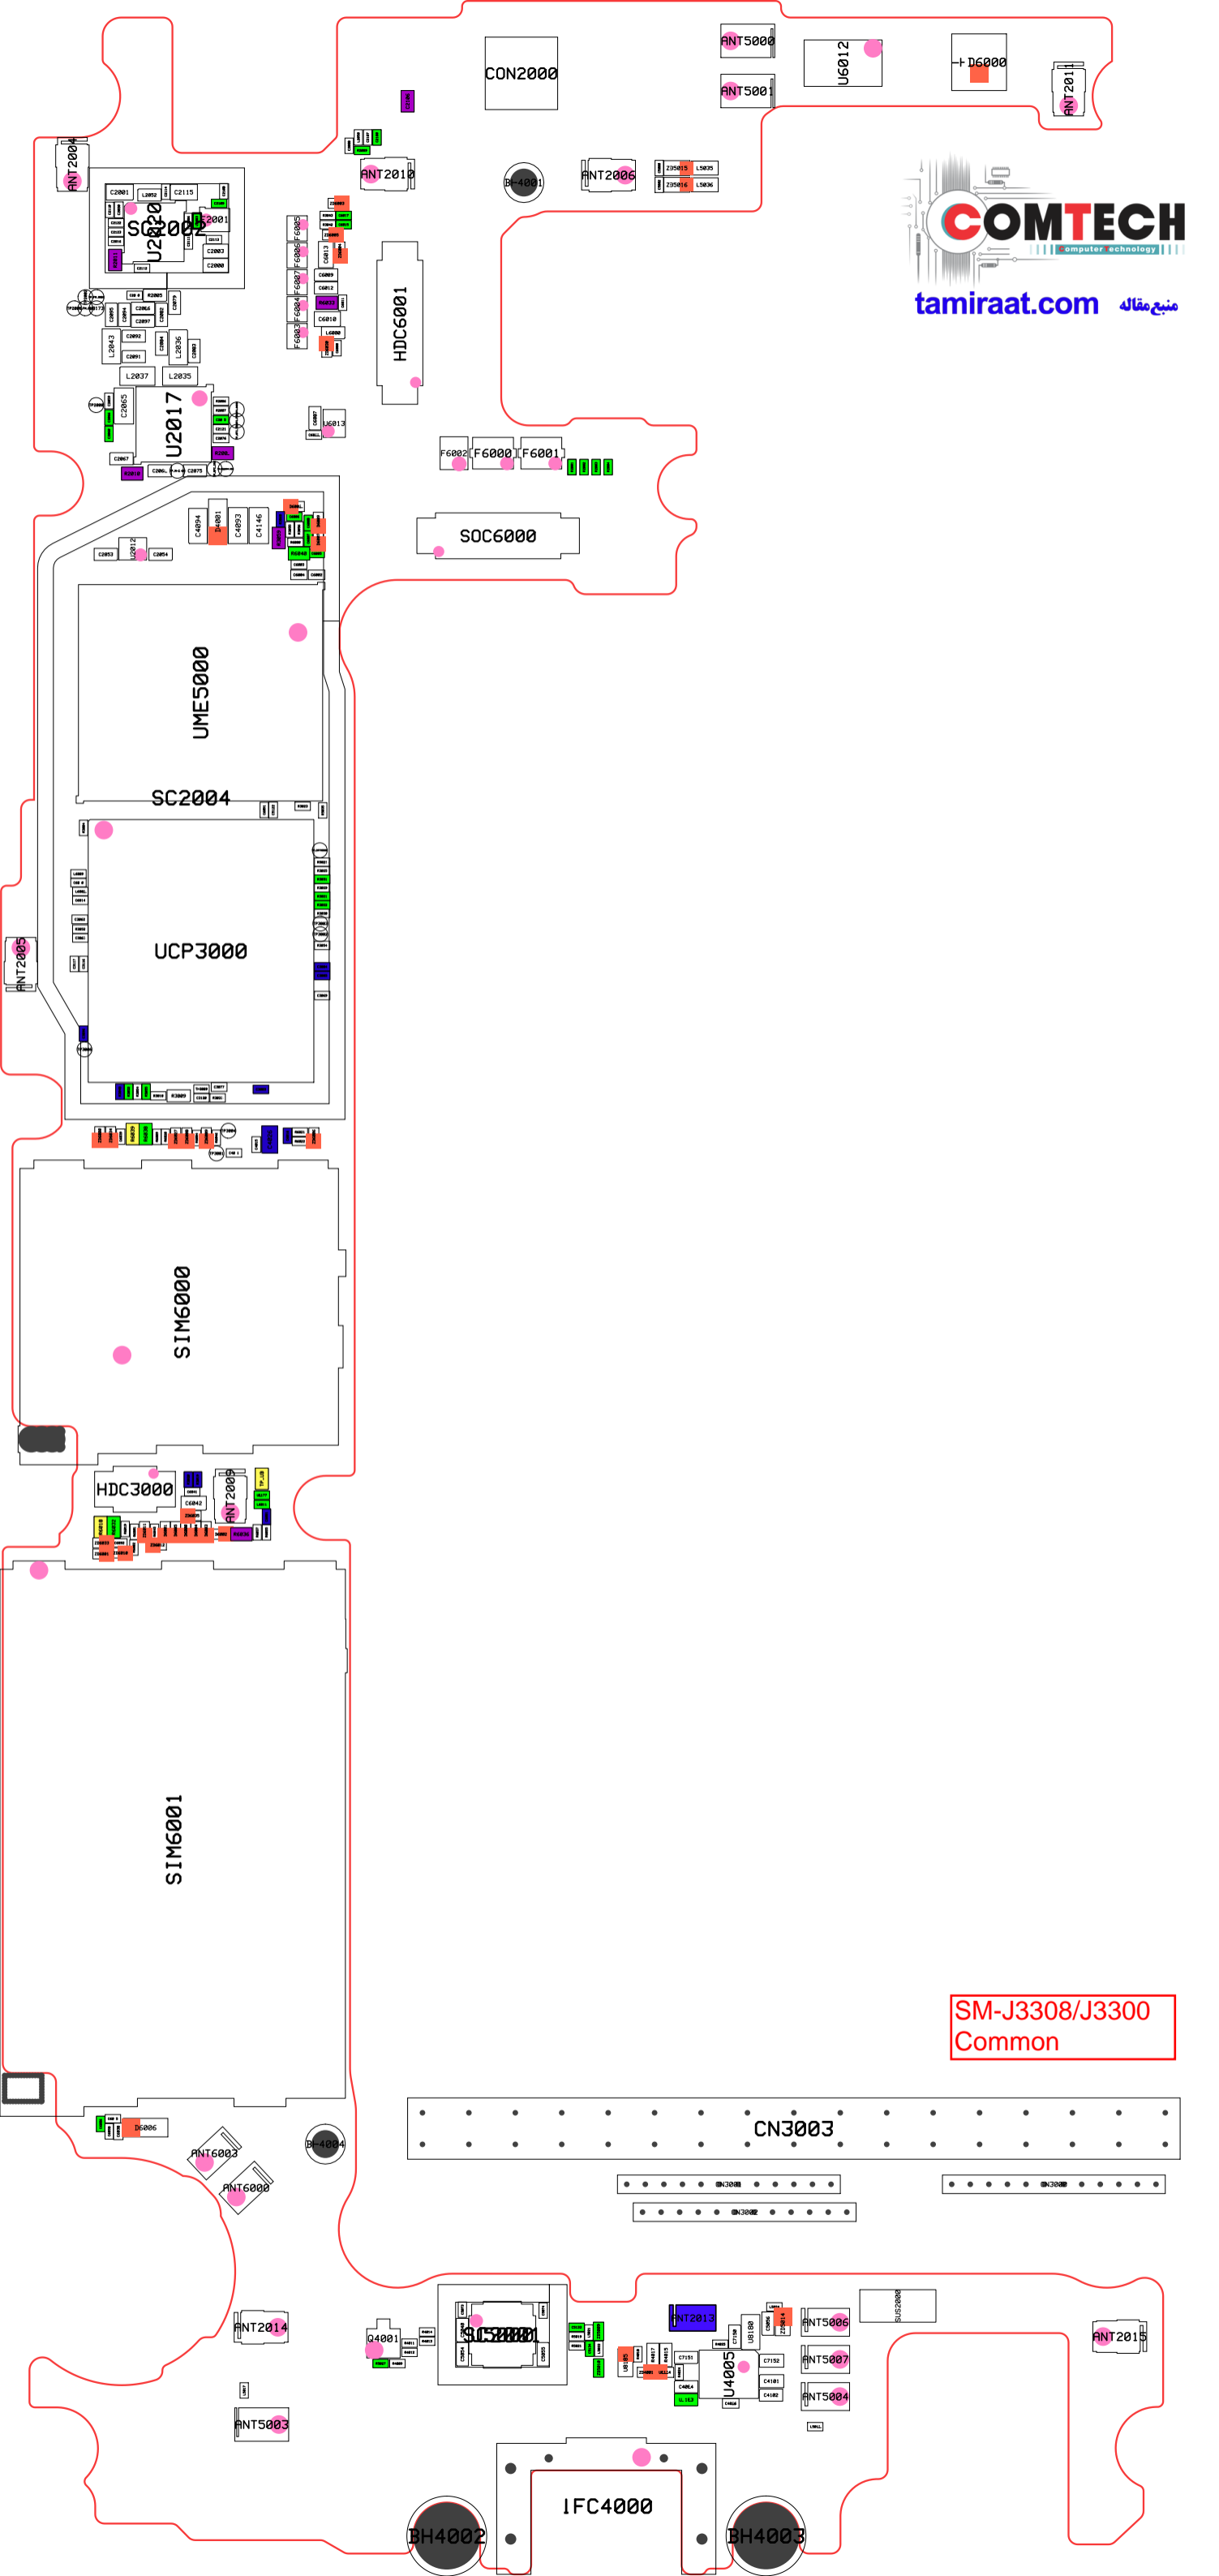

SM-J3308/J3300
Common

SM-J3308/J3300
Common

tamiraat.com منبع مقاله

SM-J3308/J3300
Common

8. Level 3 Repair

8-3. Flow chart of Troubleshooting.

	
<p>Oscilloscope</p>	<p>Digital Multimeter</p>
	
<p>Power Supply</p>	<p>+ driver, ESD Safe Tweezer</p>
	
<p>8960 & Spectrum Analyzer</p>	<p>Soldering iron</p>

8. Level 3 Repair

8-4-1. Power On

8. Level 3 Repair

8-4-2. Initial

8. Level 3 Repair

8-4-3. No Service

8. Level 3 Repair

8-4-4. SIM1 Part