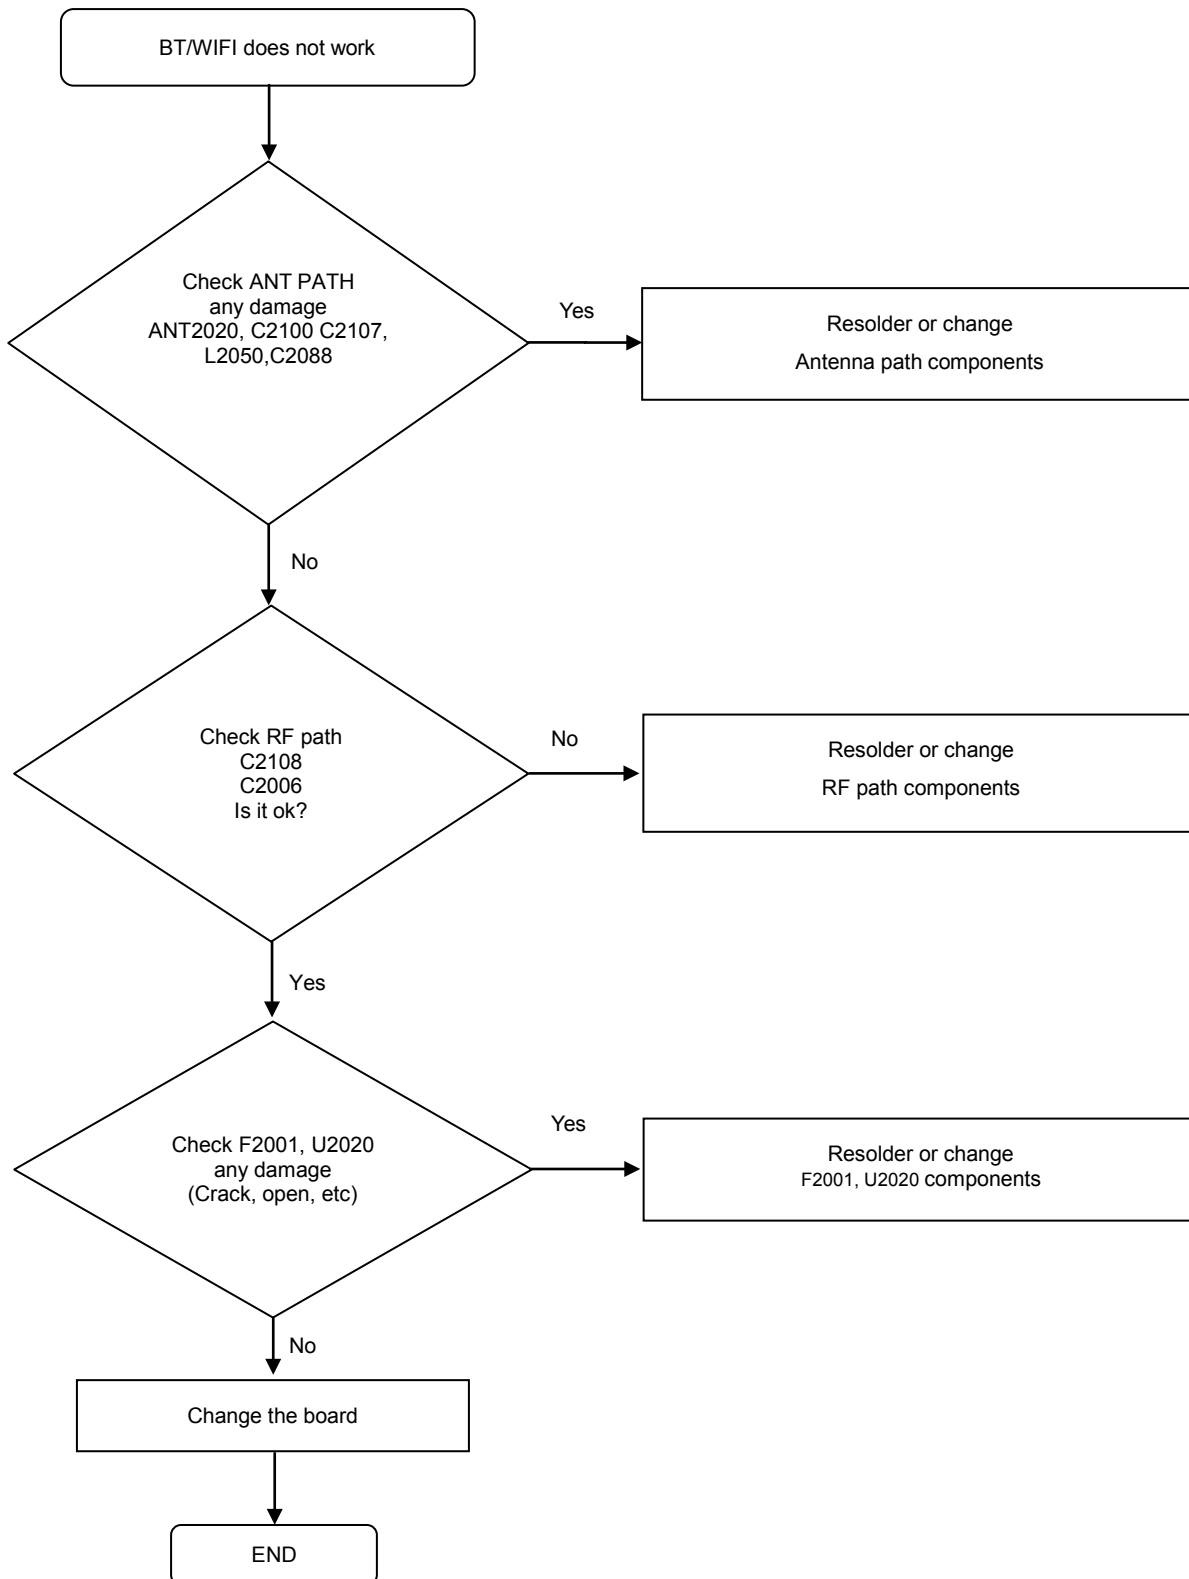

8. Level 3 Repair

8-4-32. LTE B38/B41 TX

8. Level 3 Repair

8-4-33. LTE B40 TX

8. Level 3 Repair

8-4-34. BT/WLAN

8. Level 3 Repair

8-4-35. GPS