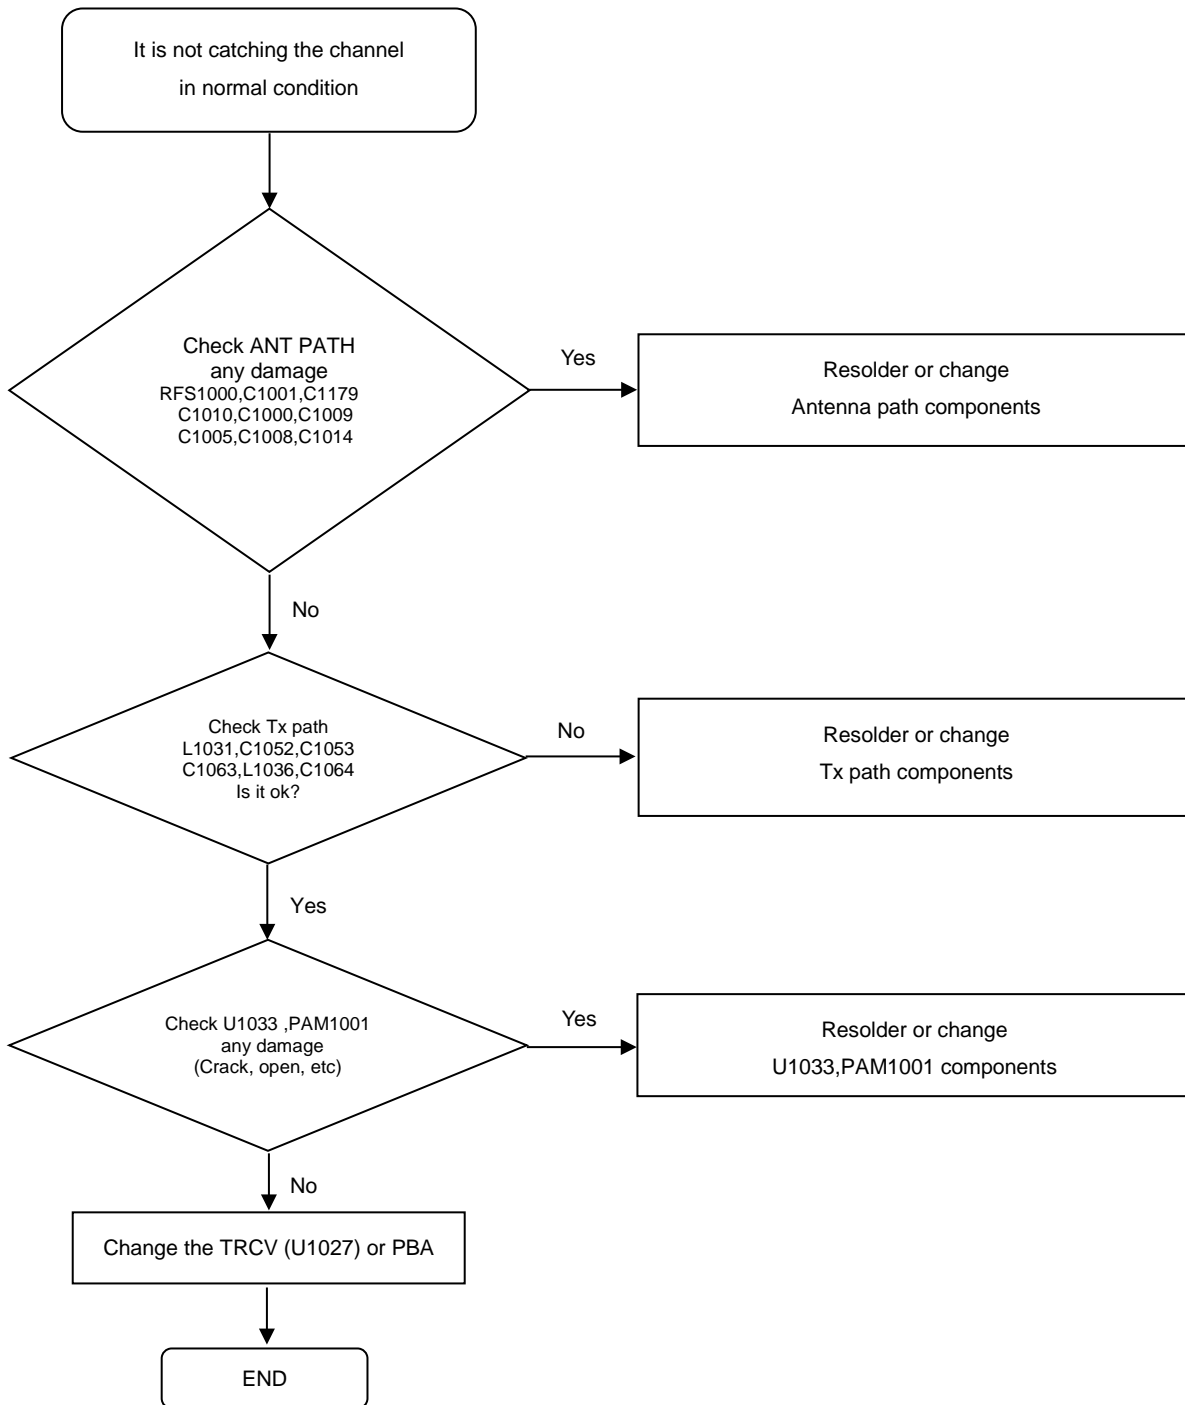

8. Level 3 Repair

8-4-28. WCDMA 2100 / LTE B1 TX

8. Level 3 Repair

8-4-29. WCDMA 1900 / LTE B2 TX

8. Level 3 Repair

8-4-30. LTE B3 TX

8. Level 3 Repair

8-4-31. WCDMA4 / LTE B4 TX