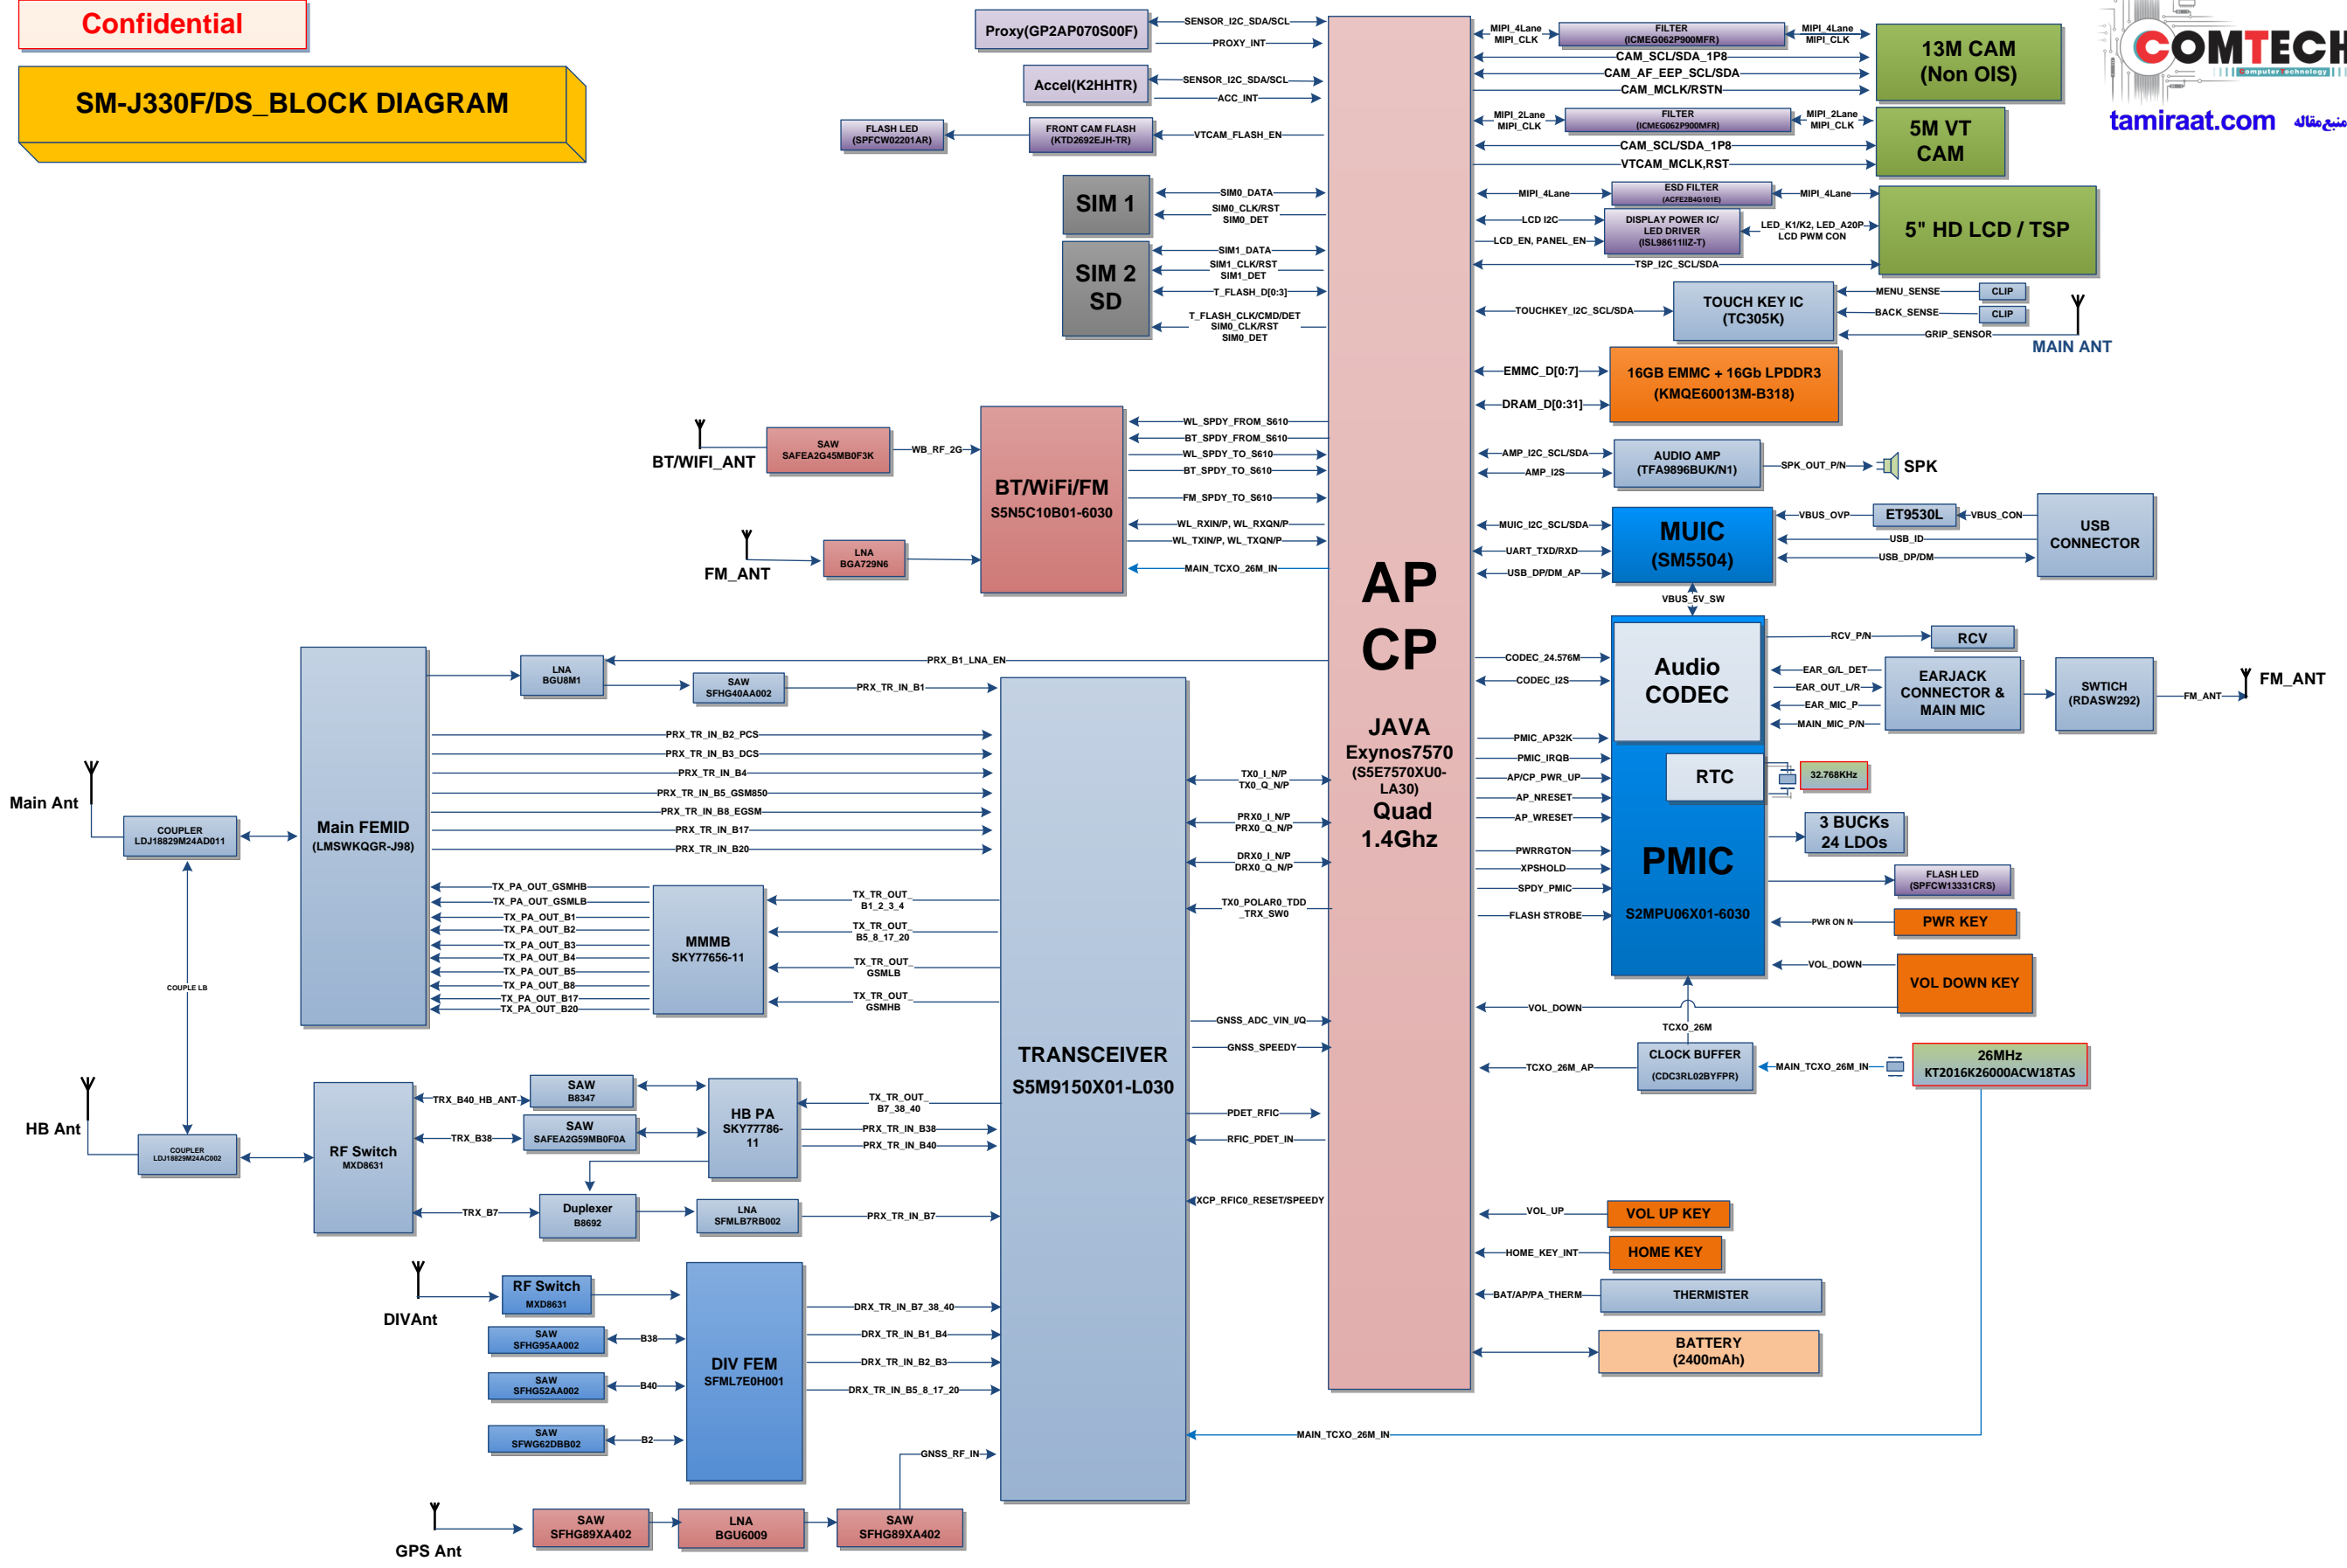

SM-J330F/DS_BLOCK DIAGRAM

tamiraat.com منبع مقاله

tamiraat.com منبع مقاله

8. Level 3 Repair

8-3. Flow chart of Troubleshooting.

	
<p>Oscilloscope</p>	<p>Digital Multimeter</p>
	
<p>Power Supply</p>	<p>+ driver, ESD Safe Tweezer</p>
	
<p>8960 & Spectrum Analyzer</p>	<p>Soldering iron</p>

8. Level 3 Repair

8-4-1. Power On

8. Level 3 Repair

8-4-2. Initial

8. Level 3 Repair

8-4-3. No Service

8. Level 3 Repair

8-4-4. SIM1 Part

8. Level 3 Repair

8-4-5. SIM2 Part

8. Level 3 Repair

8-4-6. T-Flash Part

8. Level 3 Repair

8-4-7. Charging Part

8. Level 3 Repair

8-4-8-1. Accel Sensor

8. Level 3 Repair

8-4-20. LTE B4 RX

8. Level 3 Repair

8-4-21. LTE B17 RX

8. Level 3 Repair

8-4-22. LTE B20 RX

8. Level 3 Repair

8-4-23. LTE B7 RX