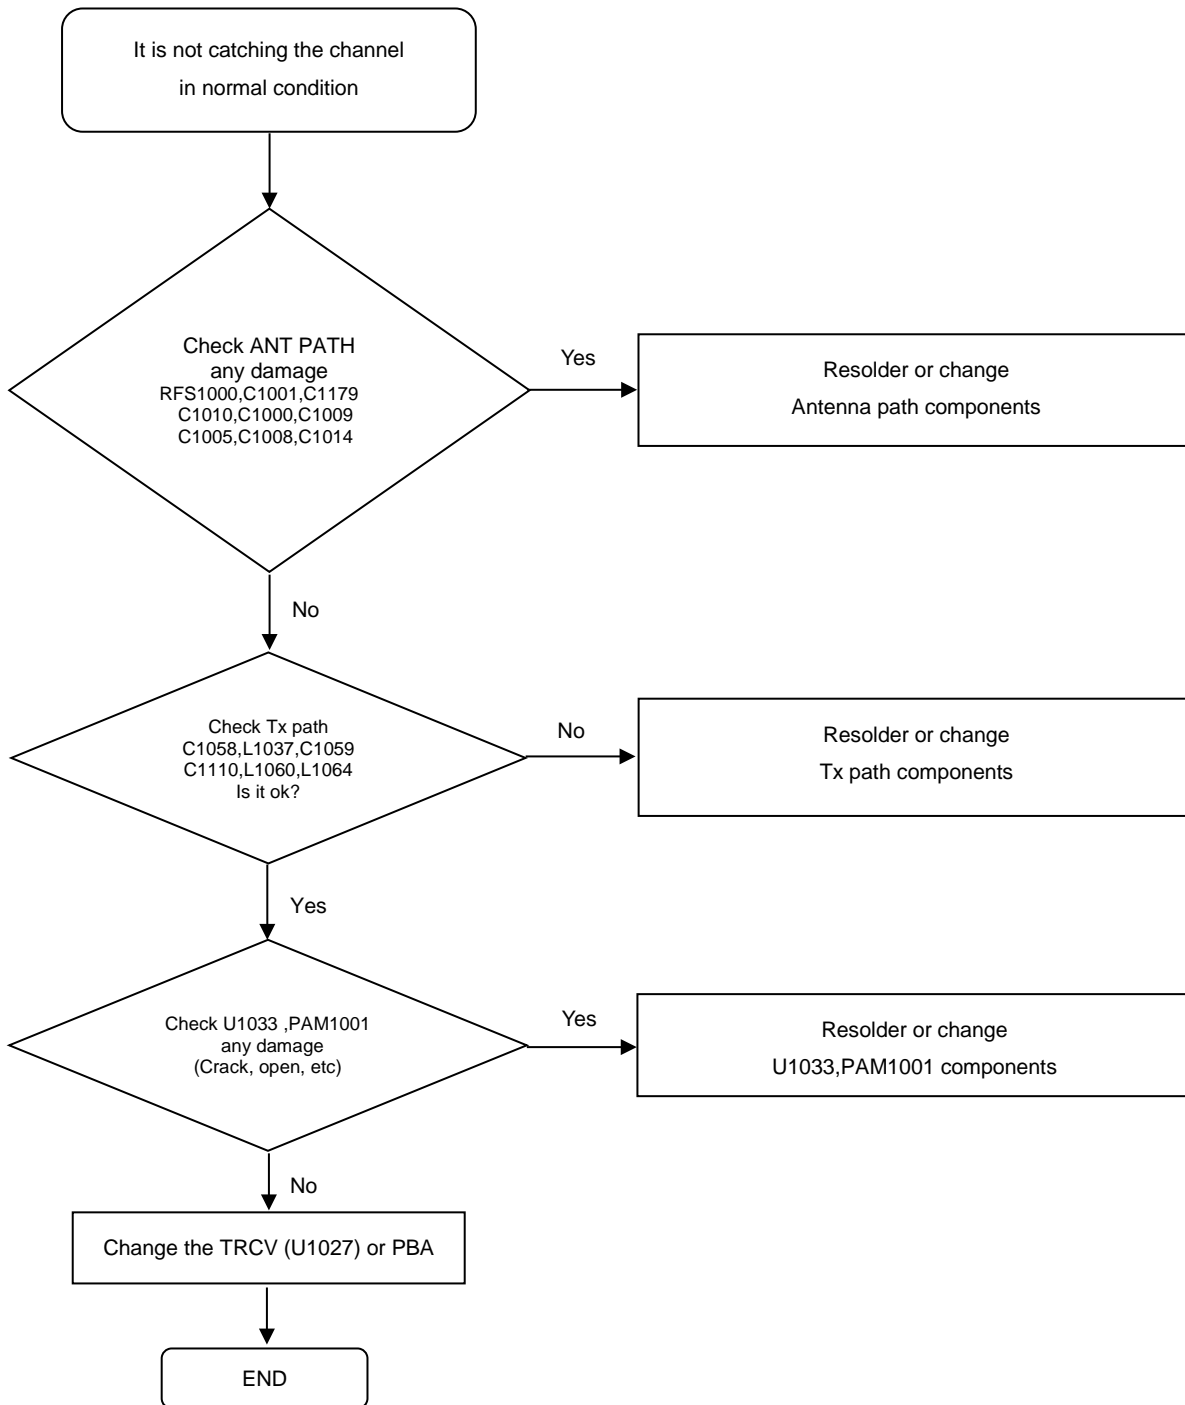

8. Level 3 Repair

8-4-32. WCDMA 850 / LTE B5 TX