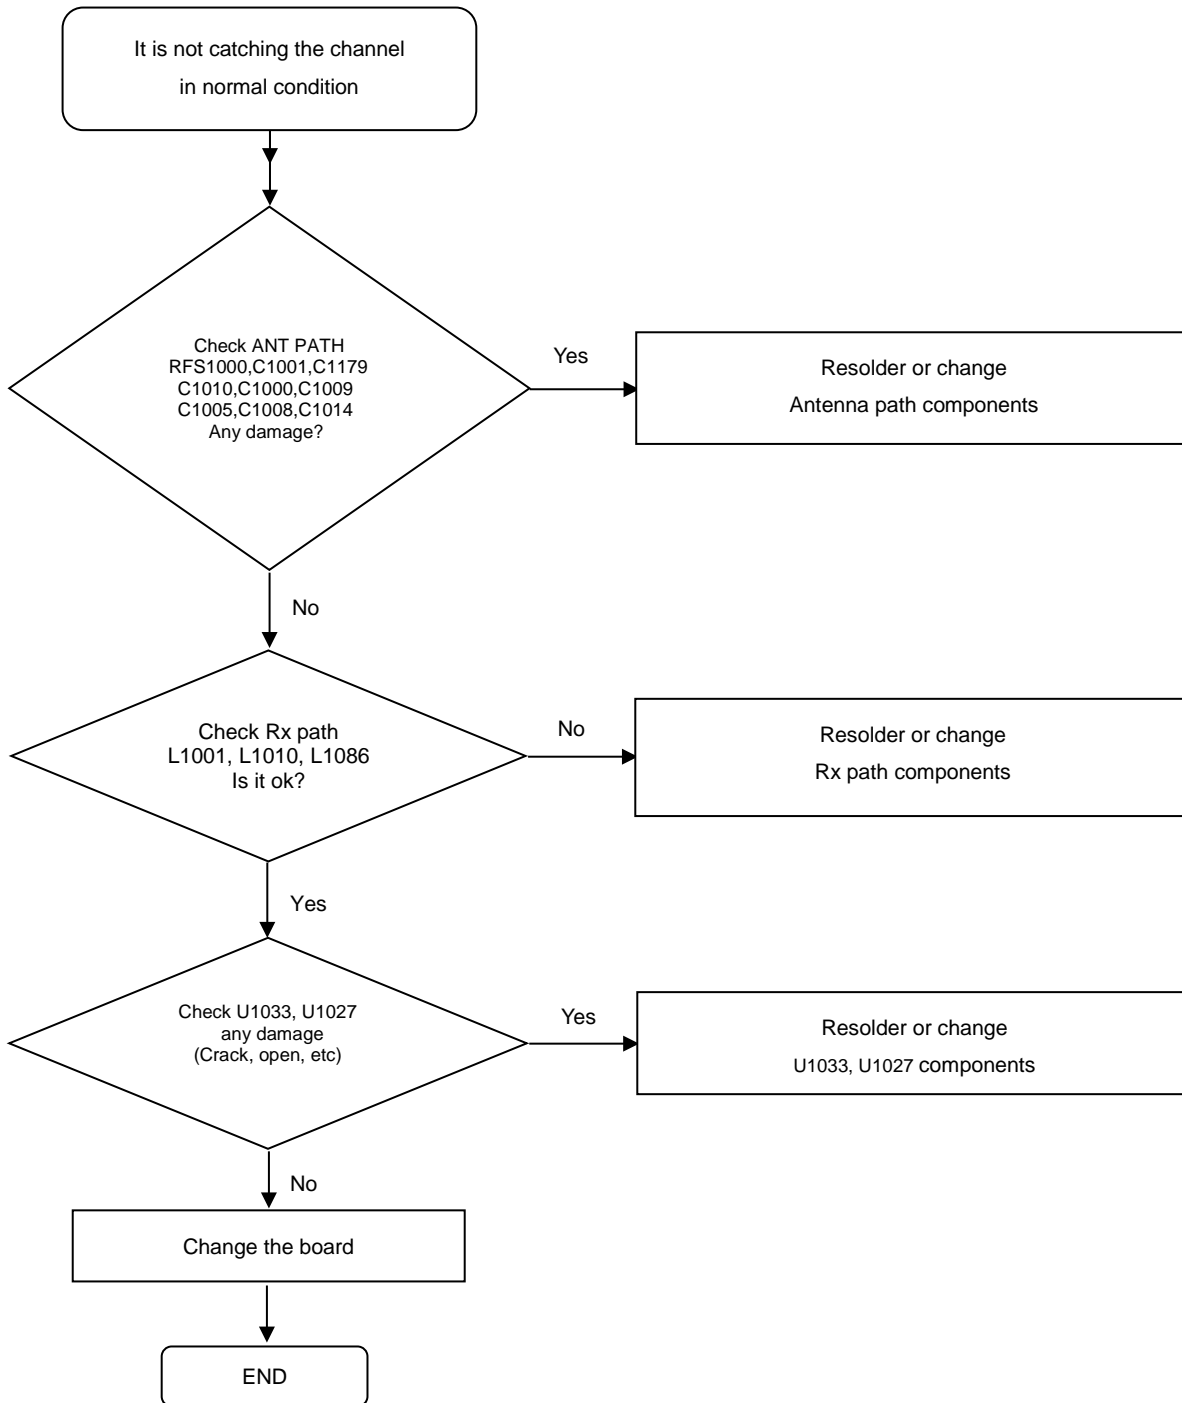

8. Level 3 Repair

8-4-17. GSM1800 / LTE B3 RX