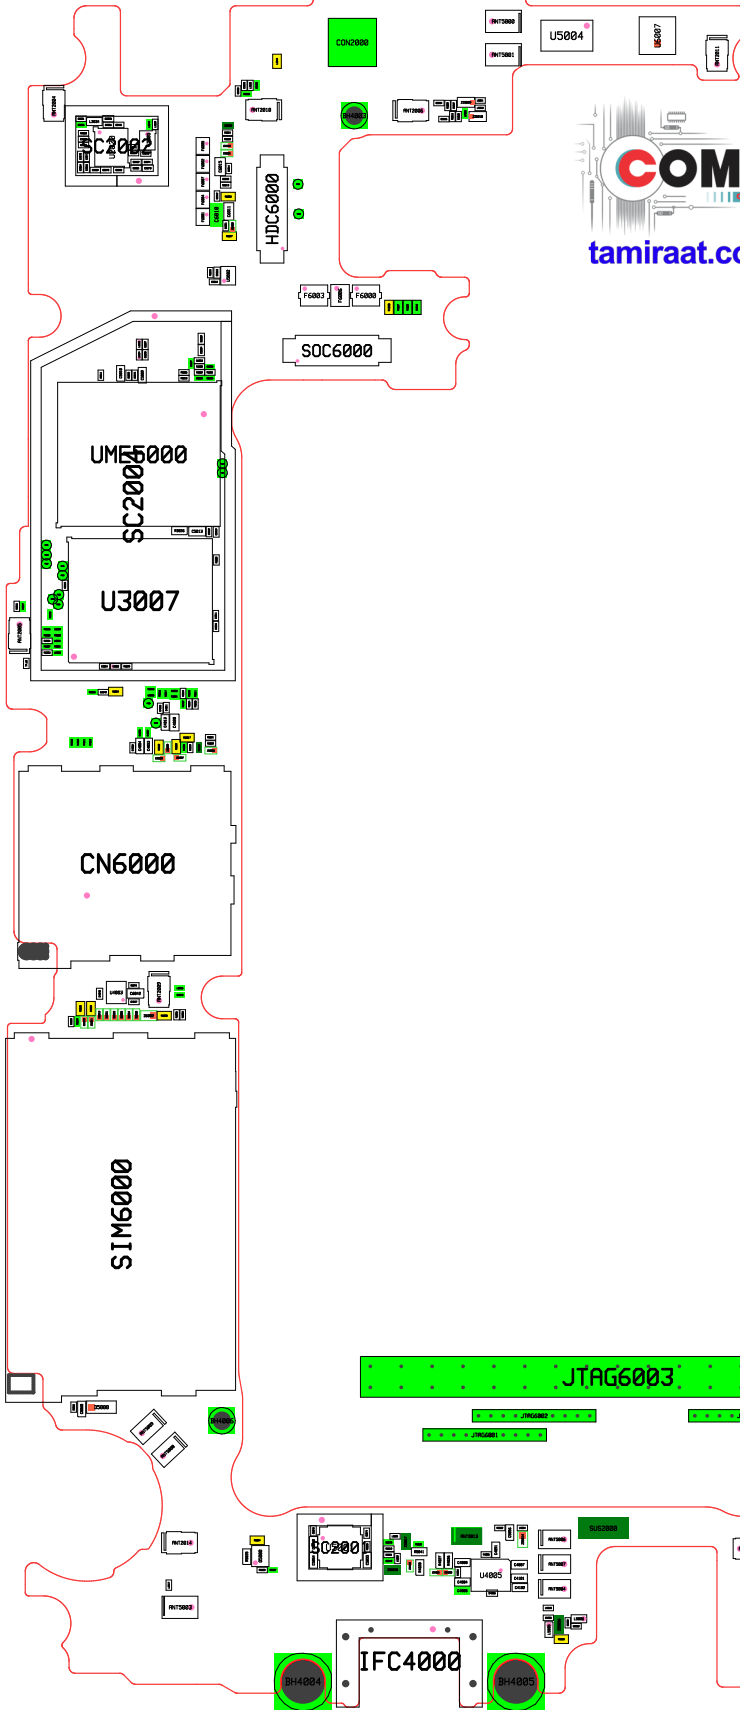

SM-J330F/DS_BLOCK DIAGRAM

tamiraat.com منبع مقاله

tamiraat.com منبع مقاله

8. Level 3 Repair

8-3. Flow chart of Troubleshooting.

	
<p>Oscilloscope</p>	<p>Digital Multimeter</p>
	
<p>Power Supply</p>	<p>+ driver, ESD Safe Tweezer</p>
	
<p>8960 & Spectrum Analyzer</p>	<p>Soldering iron</p>

8. Level 3 Repair

8-4-1. Power On

8. Level 3 Repair

8-4-2. Initial

8. Level 3 Repair

8-4-3. No Service

8. Level 3 Repair

8-4-4. SIM1 Part

8. Level 3 Repair

8-4-5. SIM2 Part

8. Level 3 Repair

8-4-6. T-Flash Part

8. Level 3 Repair

8-4-7. Charging Part

8. Level 3 Repair

8-4-8-1. Accel Sensor