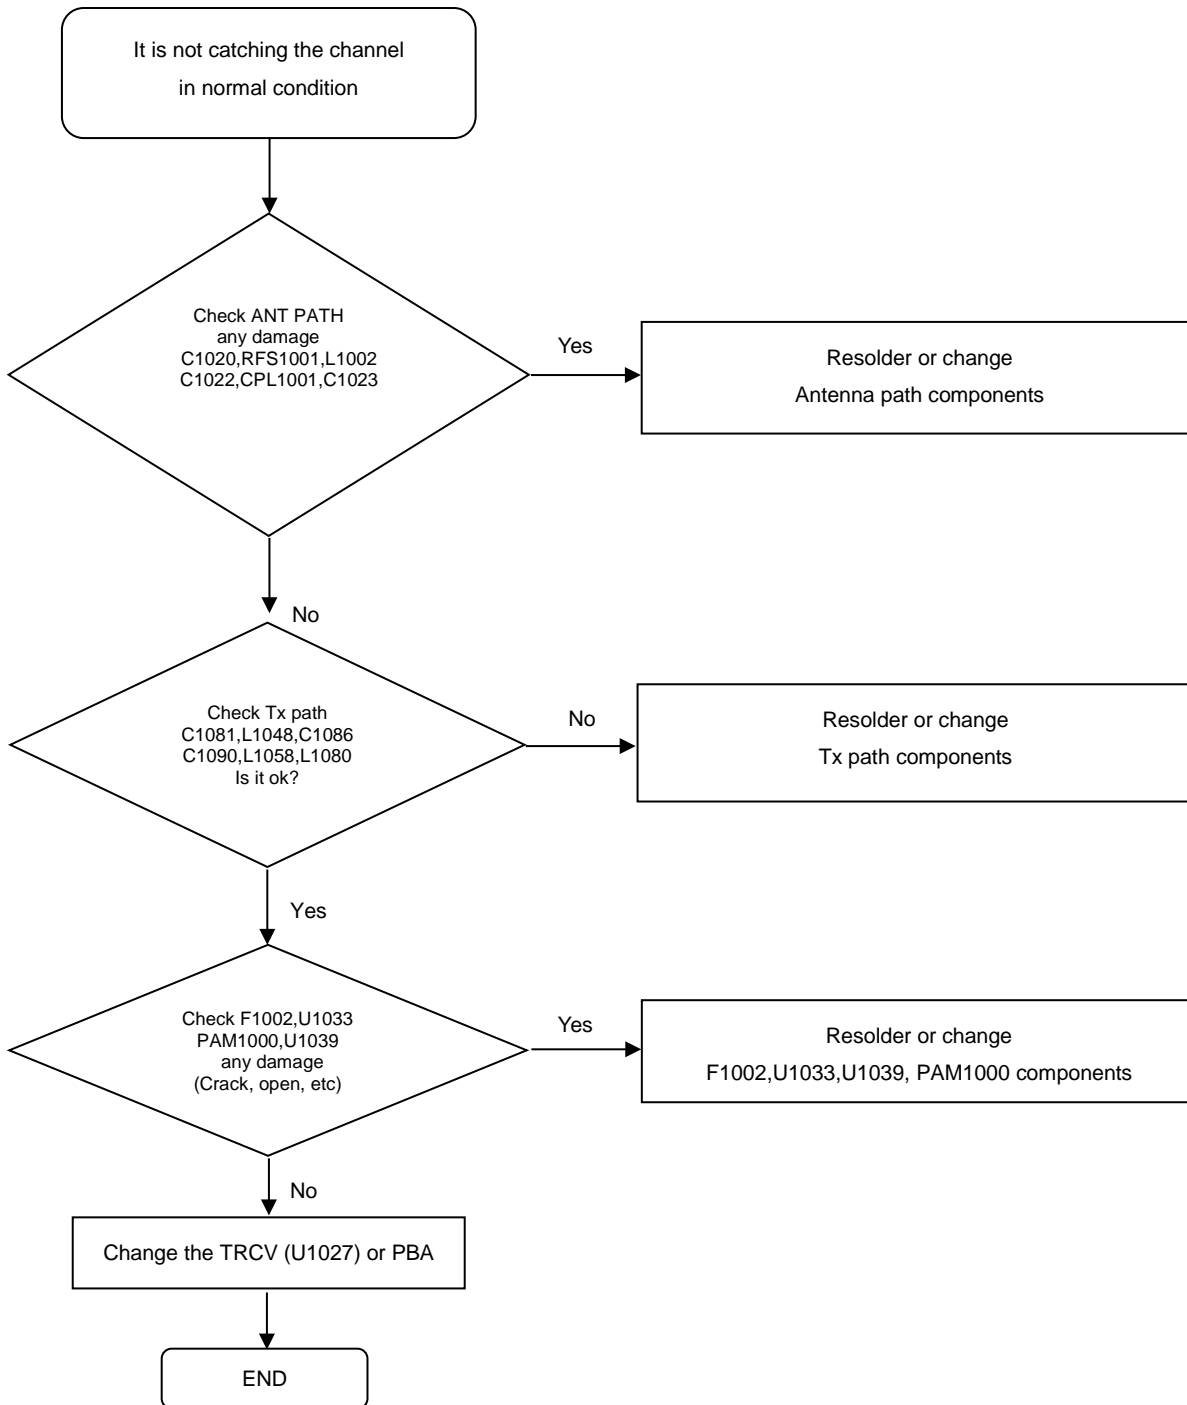

8. Level 3 Repair

8-4-36. LTE B7 TX

8. Level 3 Repair

8-4-37. LTE B38 TX

8. Level 3 Repair

8-4-38. LTE B40 TX

8. Level 3 Repair

8-4-39. BT/WLAN