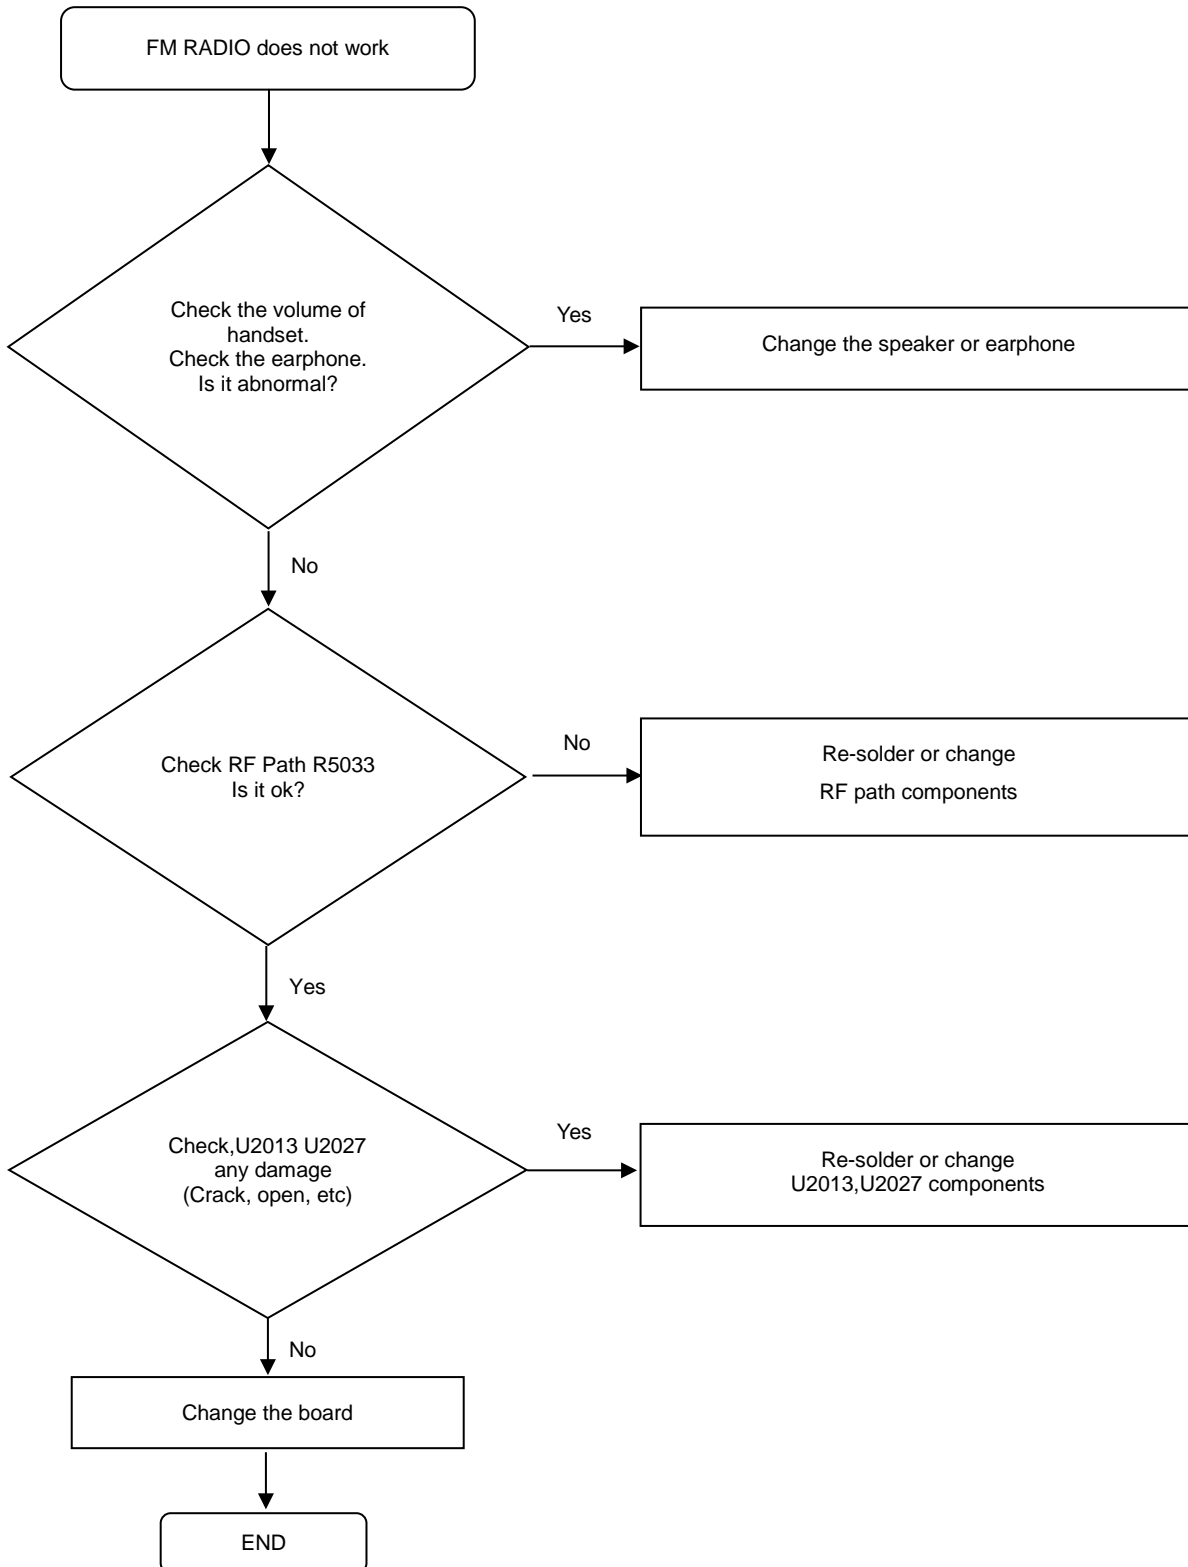

8. Level 3 Repair

8-4-41. FM RADIO