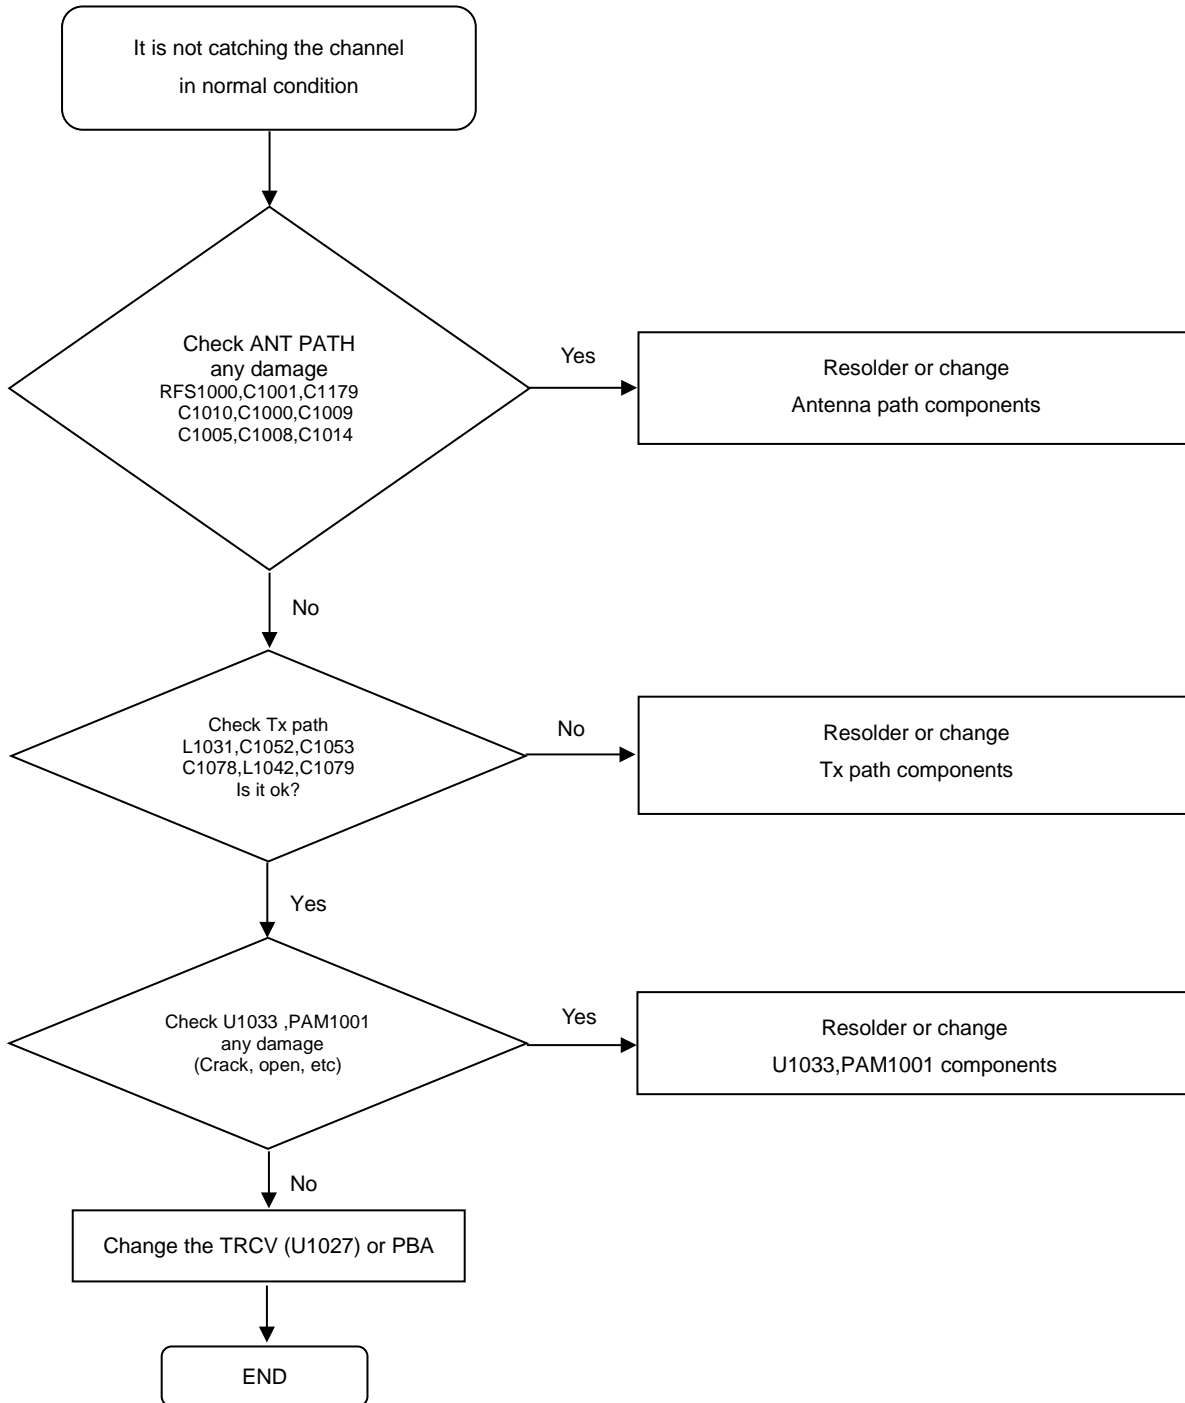

8. Level 3 Repair

8-4-28. WCDMA 2100 / LTE B1 TX

8. Level 3 Repair

8-4-29. WCDMA 1900 / LTE B2 TX

8. Level 3 Repair

8-4-30. LTE B3 TX

8. Level 3 Repair

8-4-31. WCDMA4 / LTE B4 TX