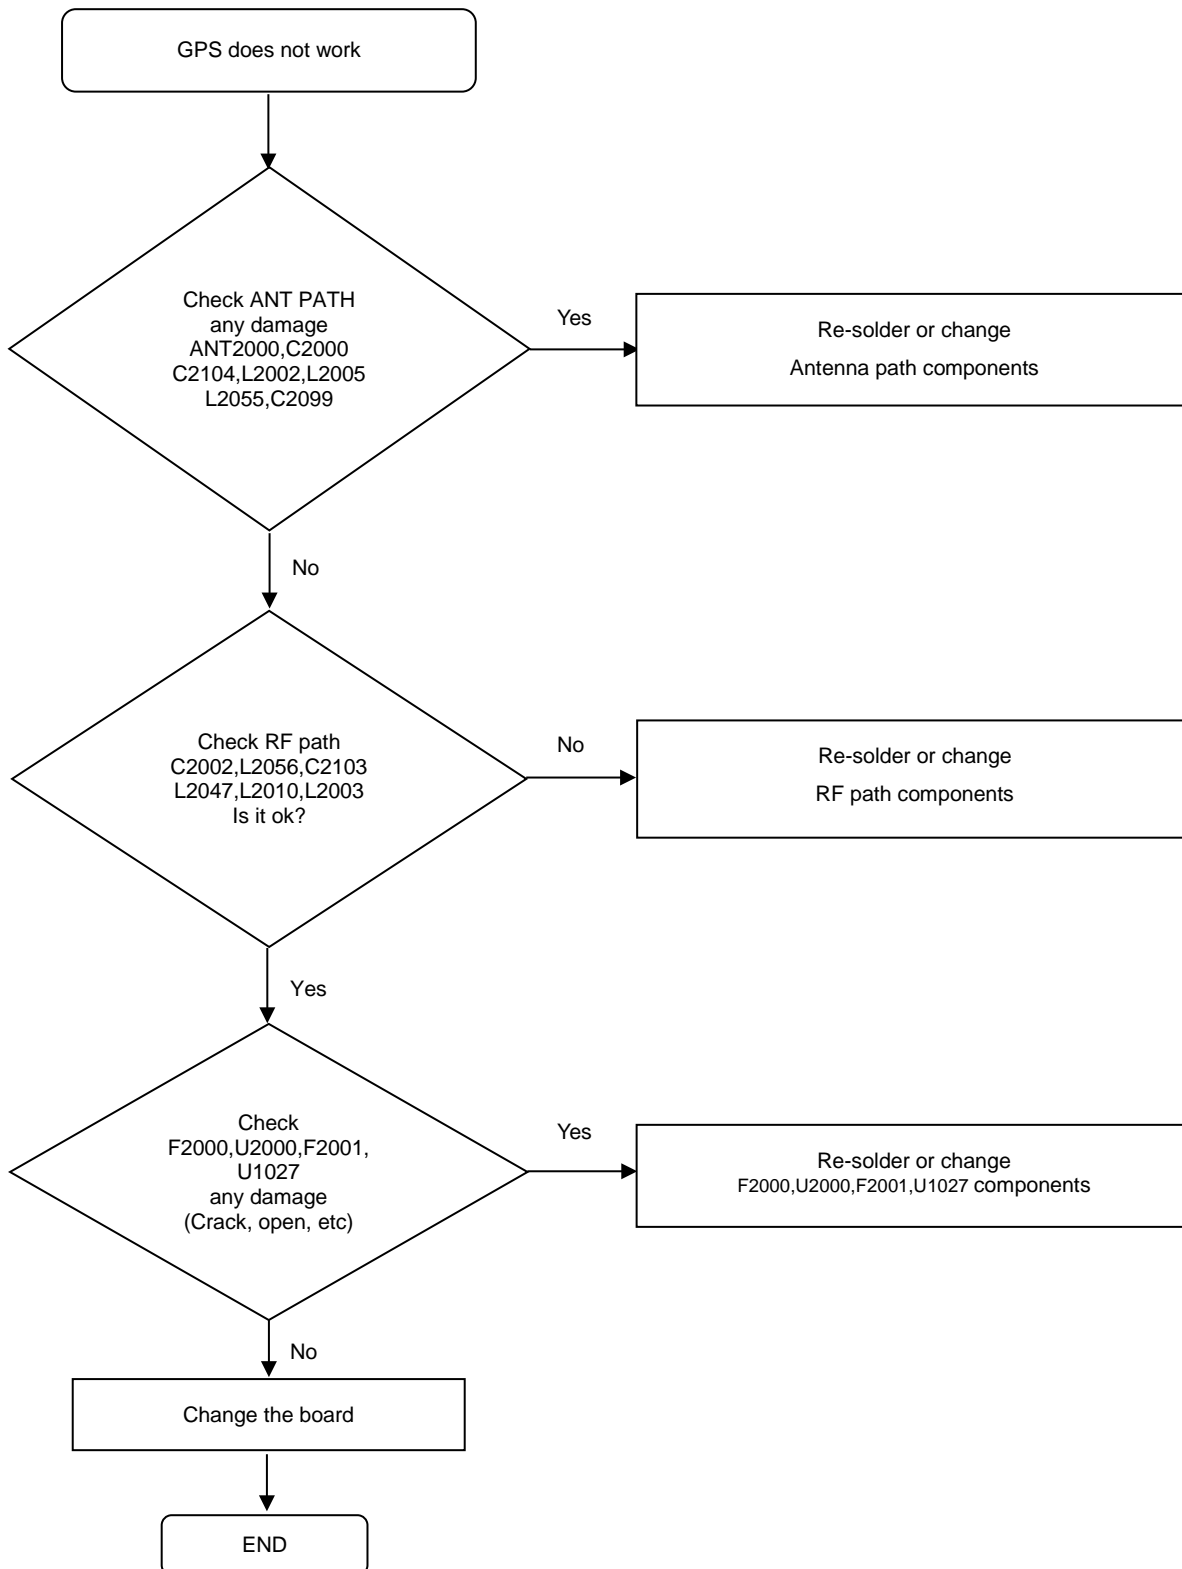

8. Level 3 Repair

8-4-40. GPS