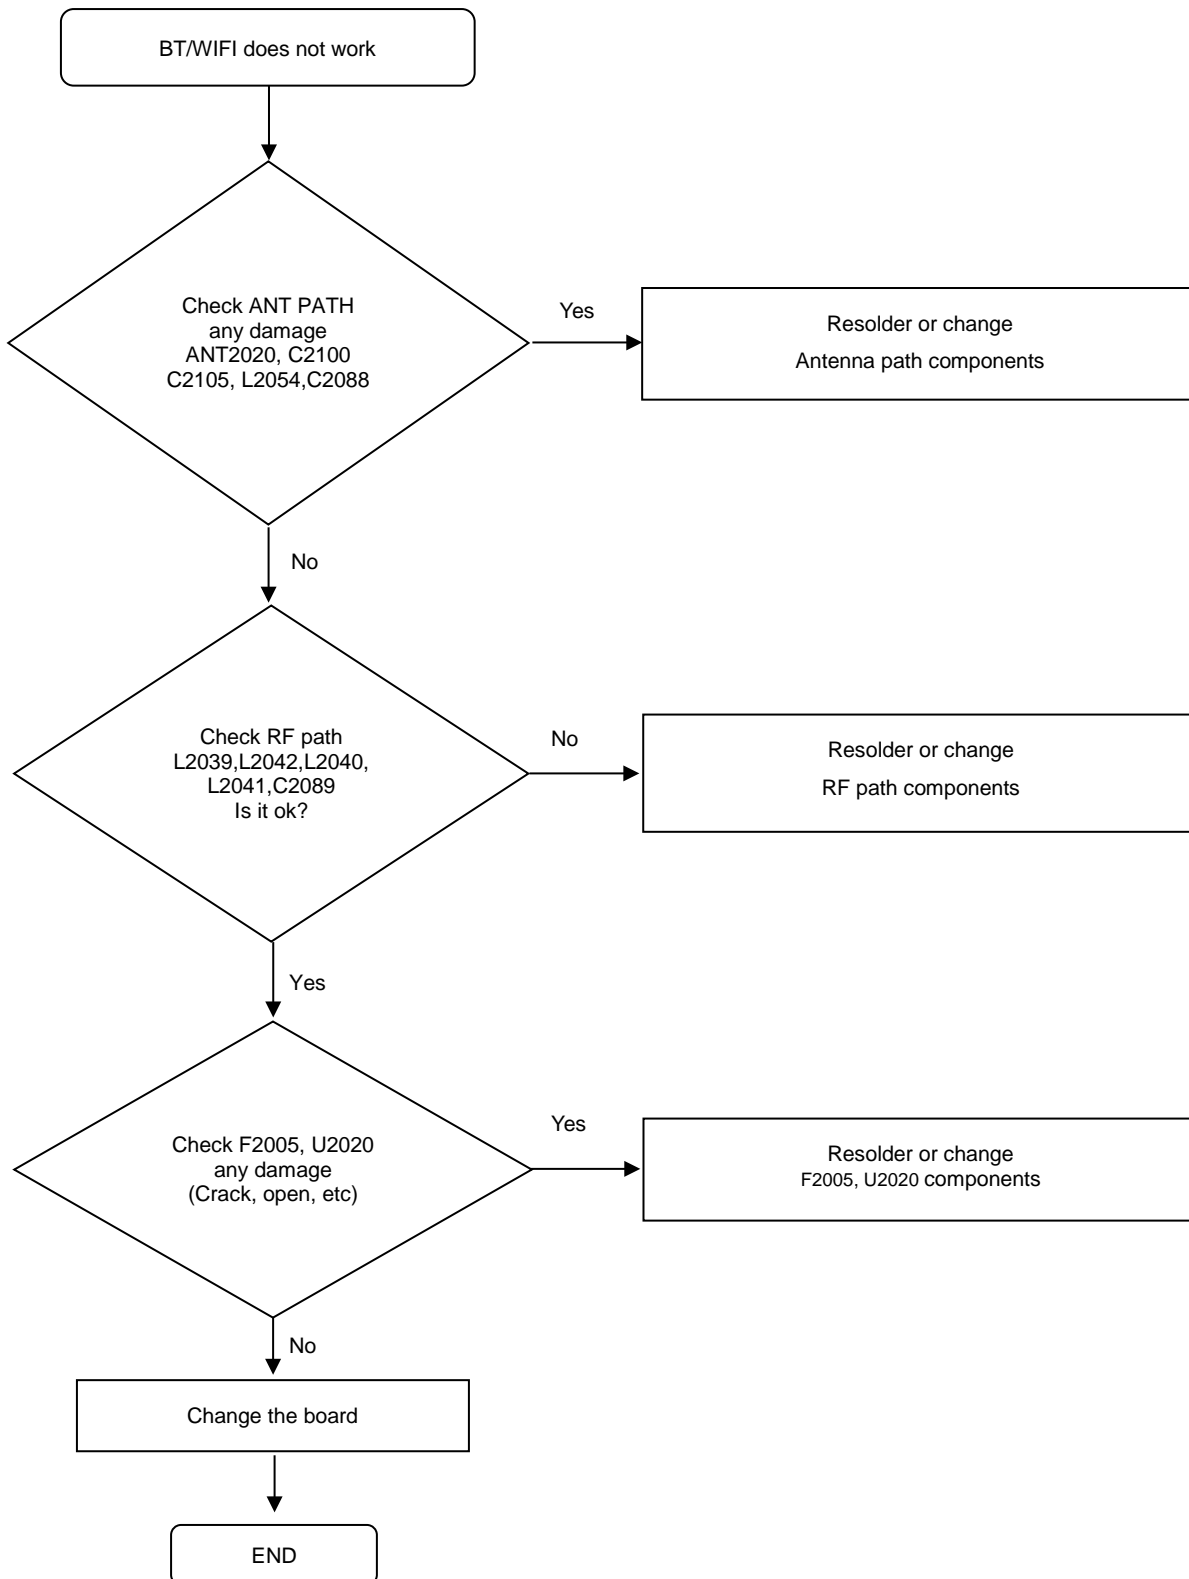

8. Level 3 Repair

8-4-36. LTE B7 TX

8. Level 3 Repair

8-4-37. LTE B38 TX

8. Level 3 Repair

8-4-38. LTE B40 TX

8. Level 3 Repair

8-4-39. BT/WLAN