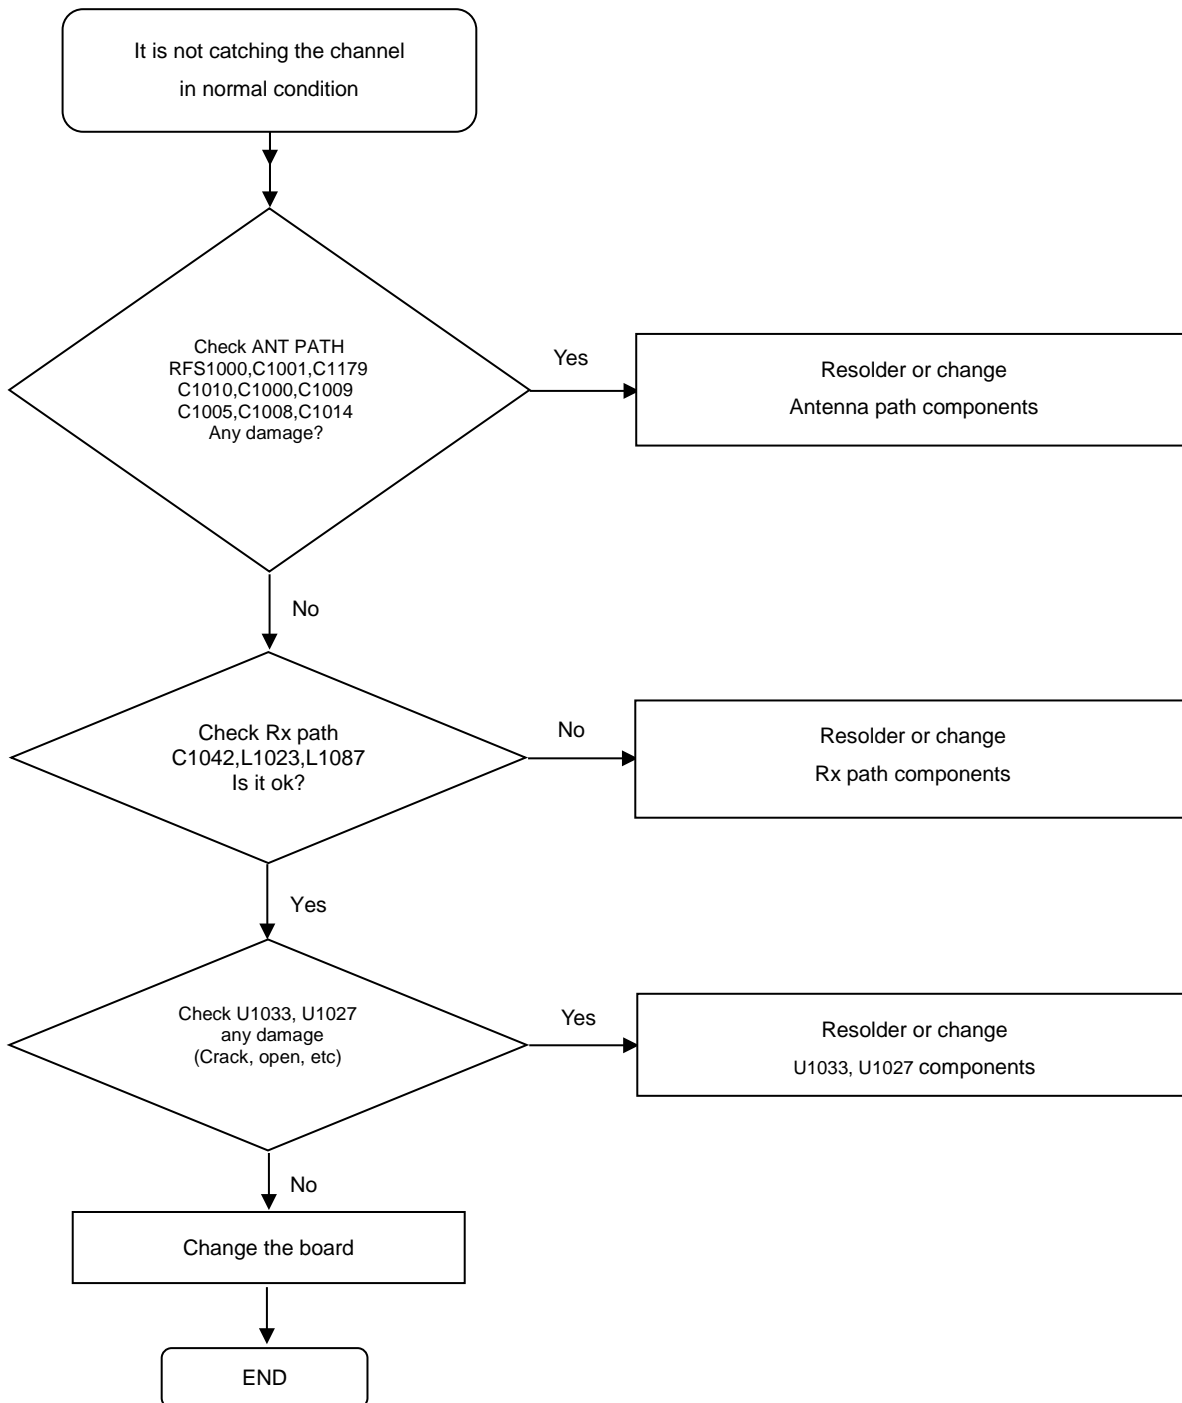

8. Level 3 Repair

8-4-21. LTE B17 RX