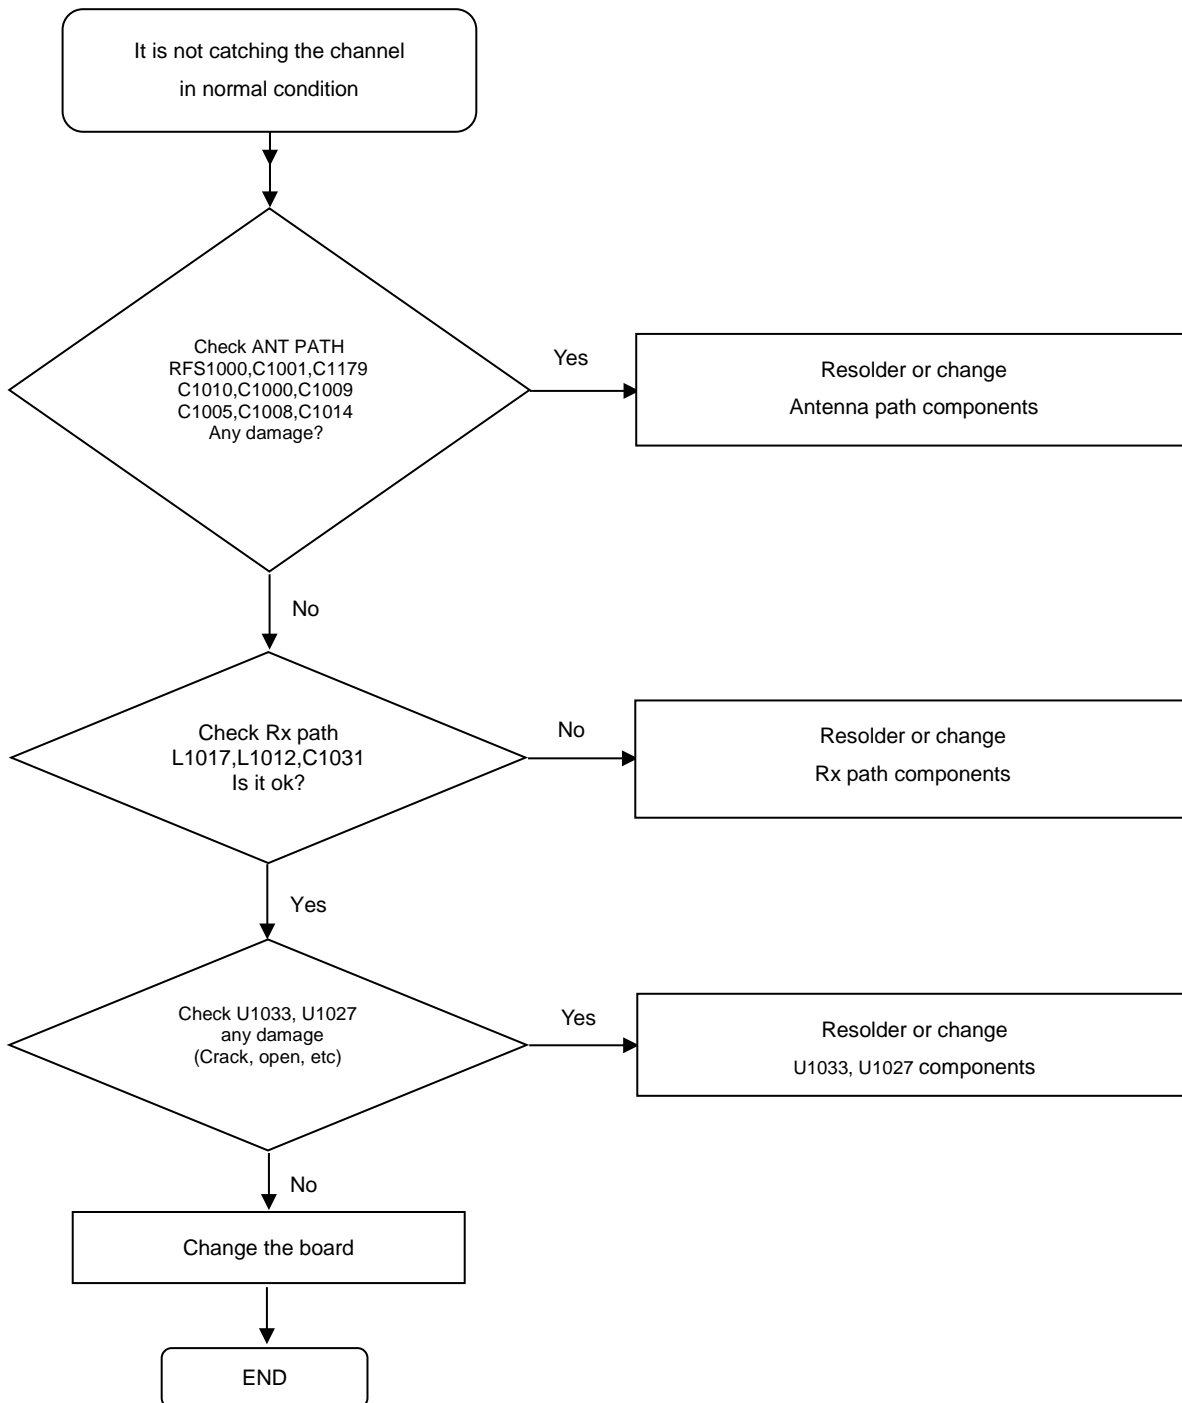

8. Level 3 Repair

8-4-20. LTE B4 RX