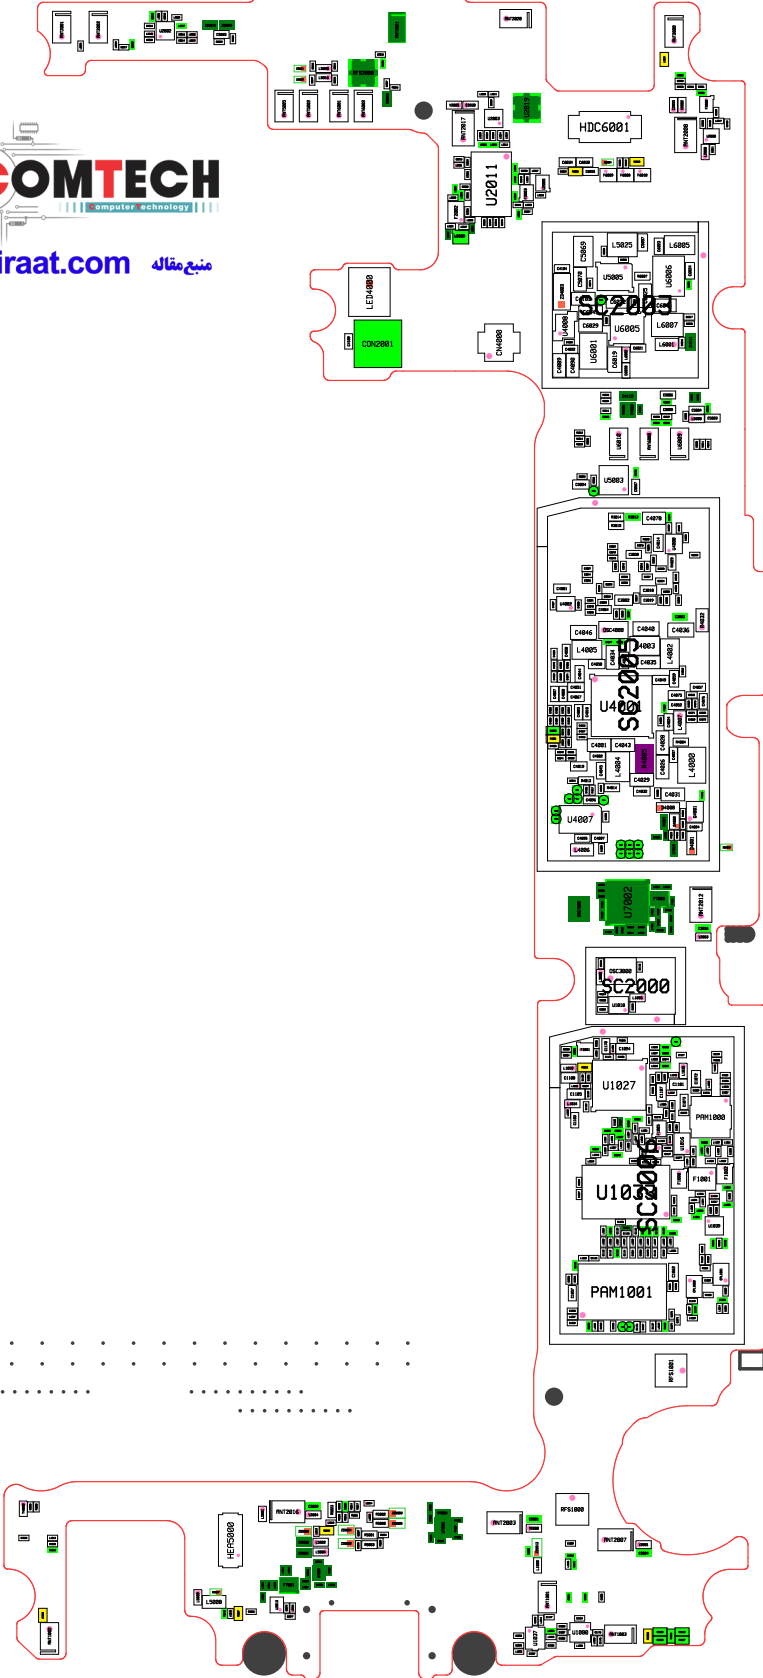

SM-J330F/DS_BLOCK DIAGRAM

tamiraat.com منبع مقاله

tamiraat.com منبع مقاله

8. Level 3 Repair

8-3. Flow chart of Troubleshooting.

	
<p>Oscilloscope</p>	<p>Digital Multimeter</p>
	
<p>Power Supply</p>	<p>+ driver, ESD Safe Tweezer</p>
	
<p>8960 & Spectrum Analyzer</p>	<p>Soldering iron</p>

8. Level 3 Repair

8-4-1. Power On

8. Level 3 Repair

8-4-2. Initial

8. Level 3 Repair

8-4-3. No Service

8. Level 3 Repair

8-4-4. SIM1 Part

8. Level 3 Repair

8-4-5. SIM2 Part

8. Level 3 Repair

8-4-6. T-Flash Part

8. Level 3 Repair

8-4-7. Charging Part

8. Level 3 Repair

8-4-8-1. Accel Sensor