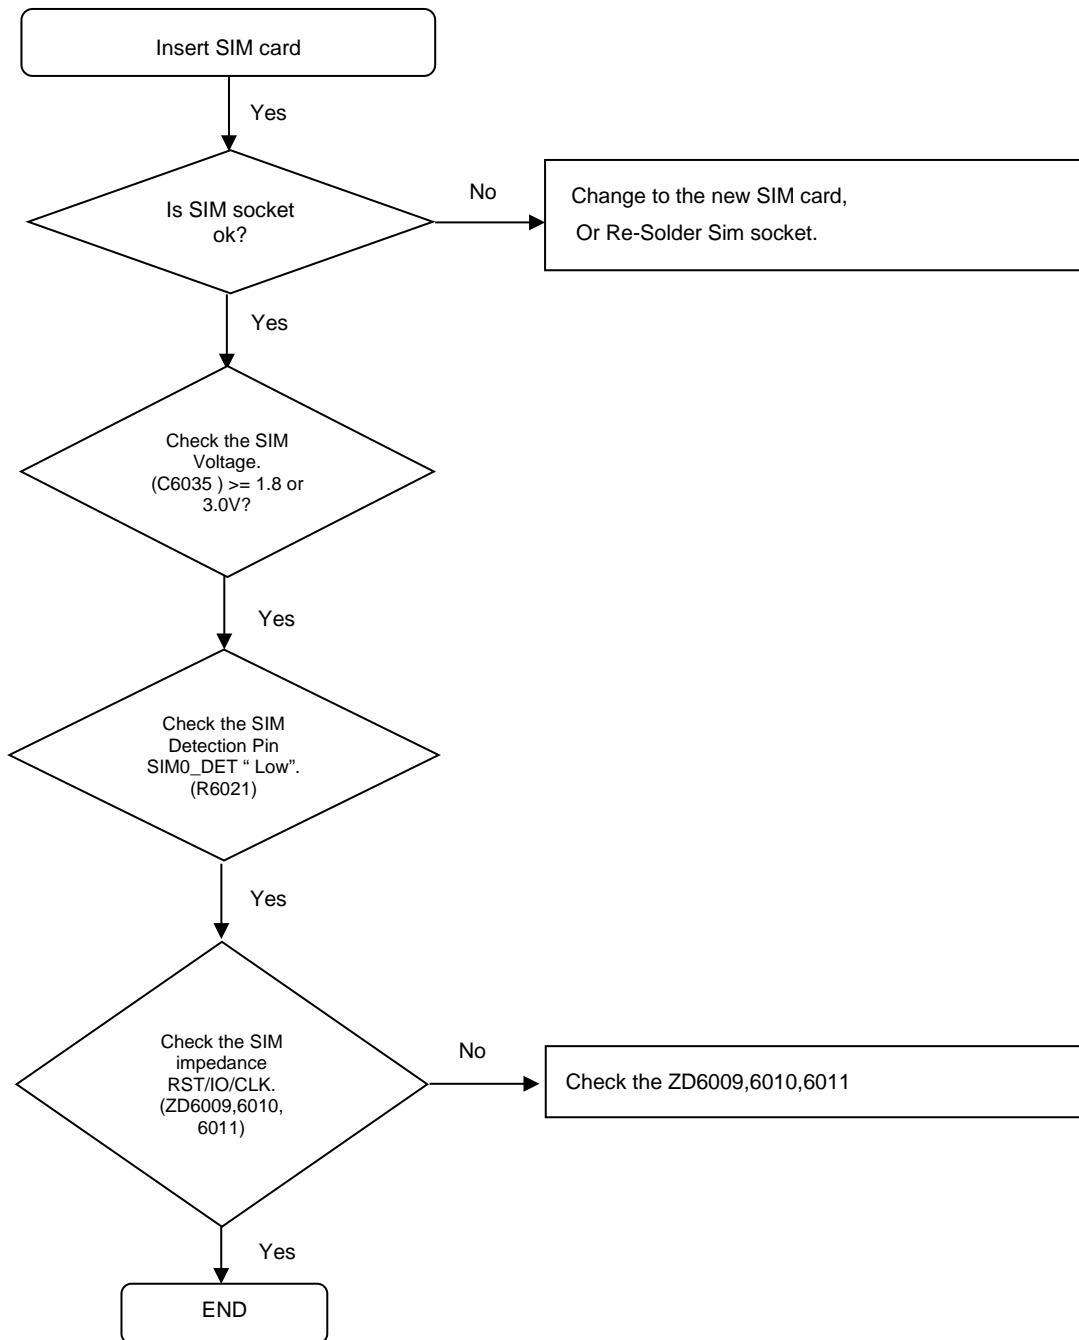

8. Level 3 Repair

8-4-1. Power On

8. Level 3 Repair

8-4-2. Initial

8. Level 3 Repair

8-4-3. No Service

8. Level 3 Repair

8-4-4. SIM1 Part

8. Level 3 Repair

8-4-5. SIM2 Part

8. Level 3 Repair

8-4-6. T-Flash Part

8. Level 3 Repair

8-4-7. Charging Part

8. Level 3 Repair

8-4-8-1. Accel Sensor