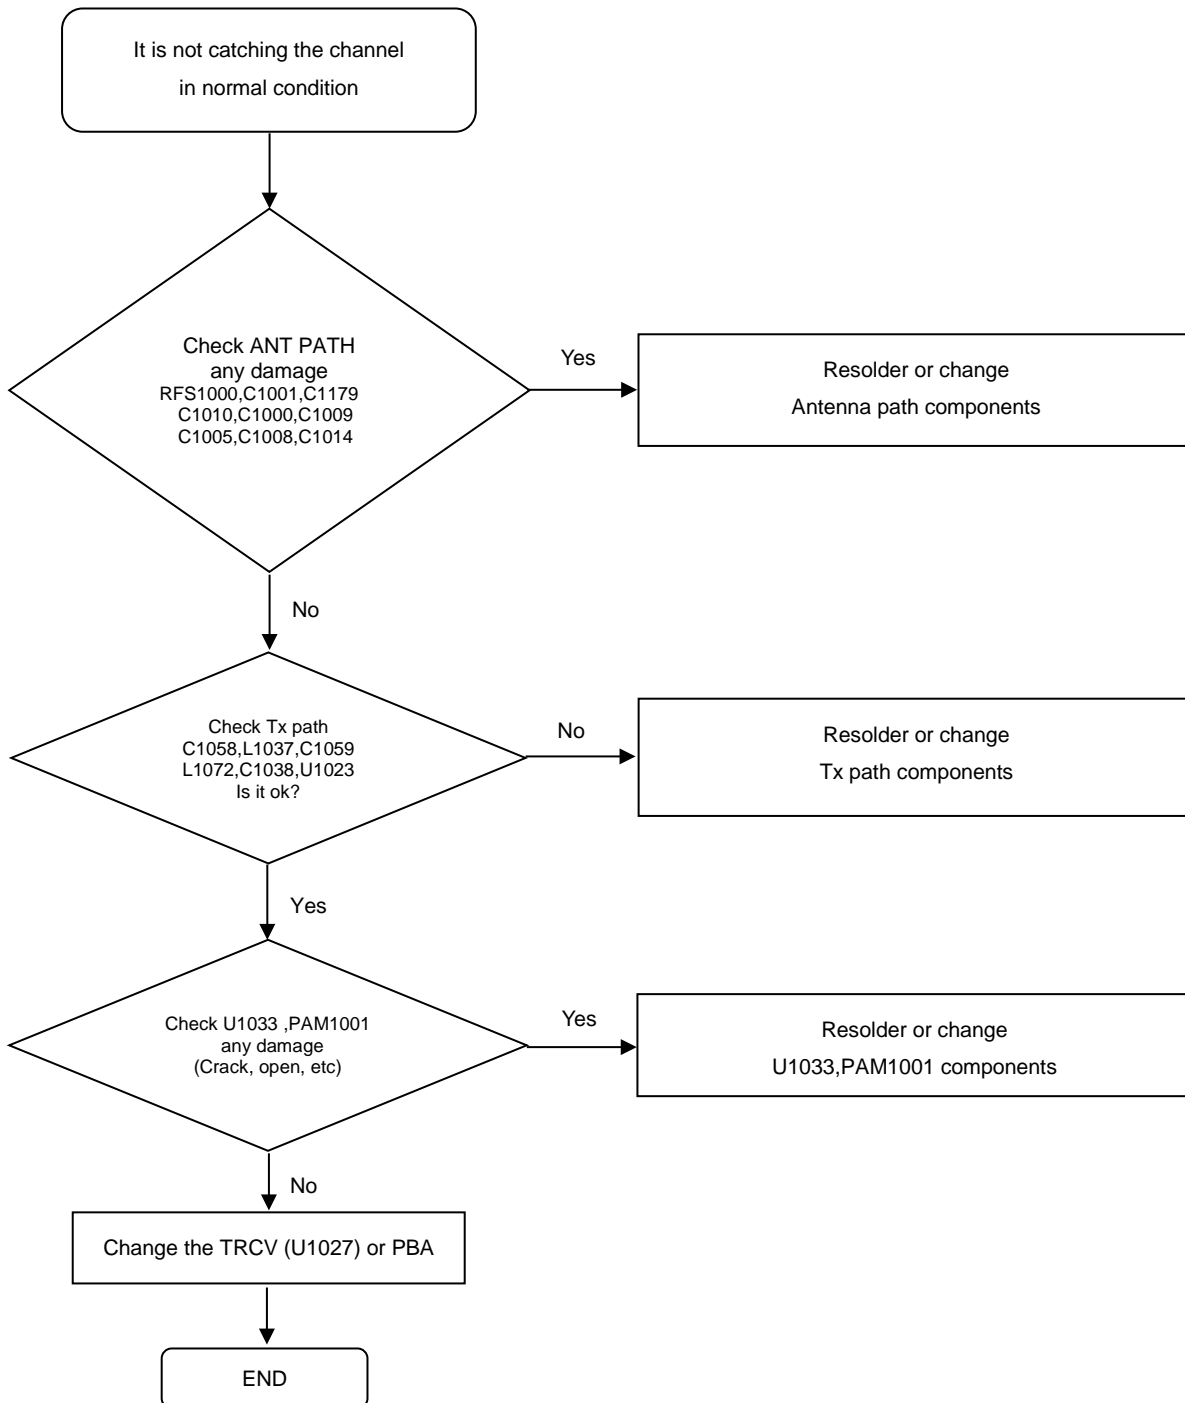

8. Level 3 Repair

8-4-33. WCDMA900 / LTE B8 TX