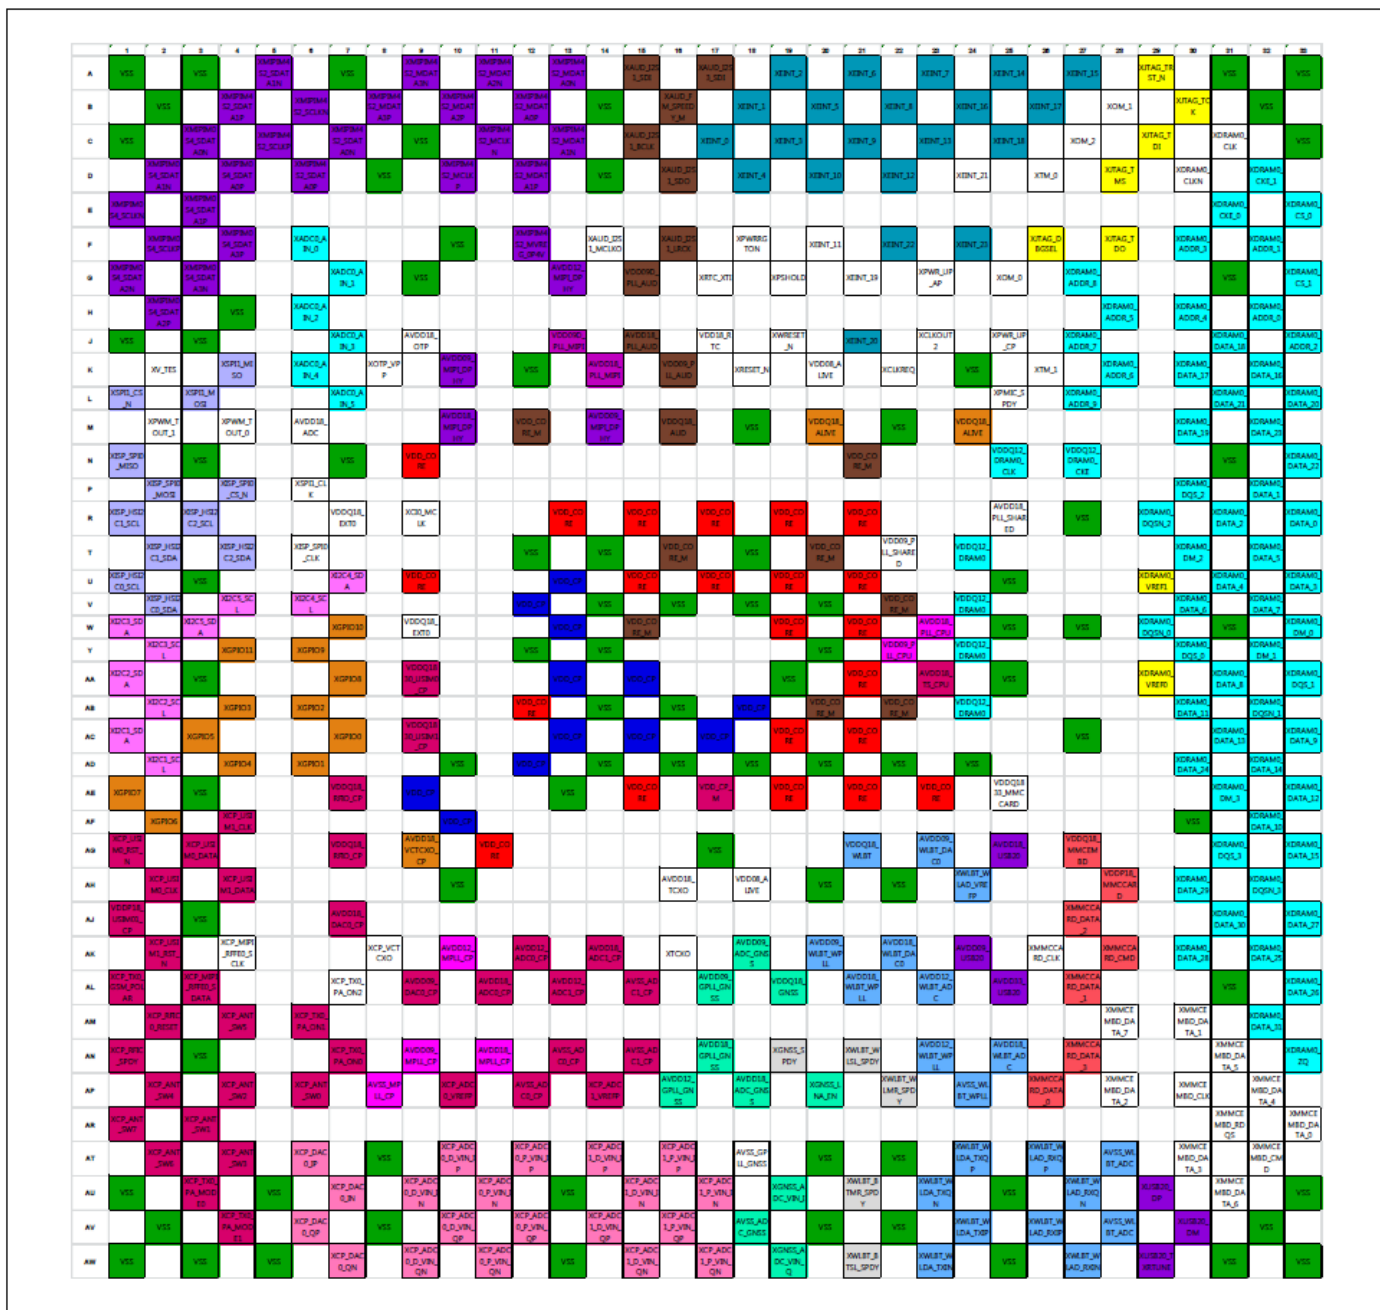

8. Level 3 Repair

8-4-40. GPS

8. Level 3 Repair

8-4-41. FM RADIO

8. Level 3 Repair

8-5. Service Schematics

- NC Point(Top View) U3007 (AP)

Confidential and proprietary-the contents in this service guide subject to change without prior notice