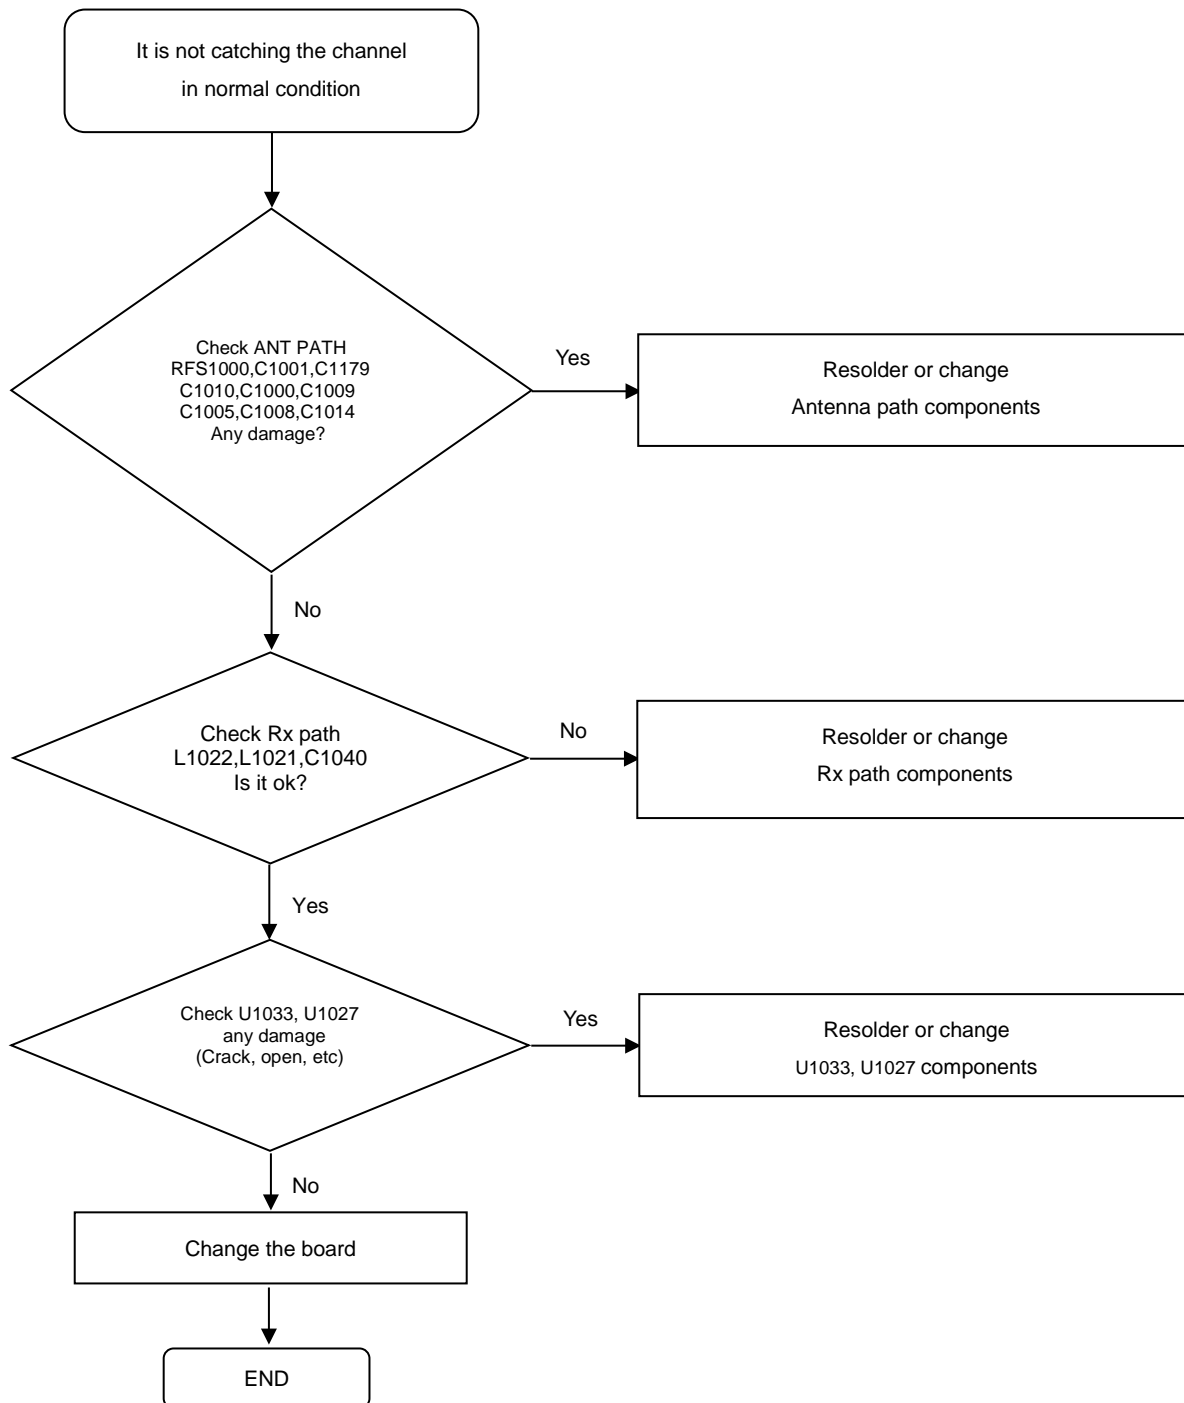

8. Level 3 Repair

8-4-16. GSM900 / WCDMA 900 / LTE B8 Rx