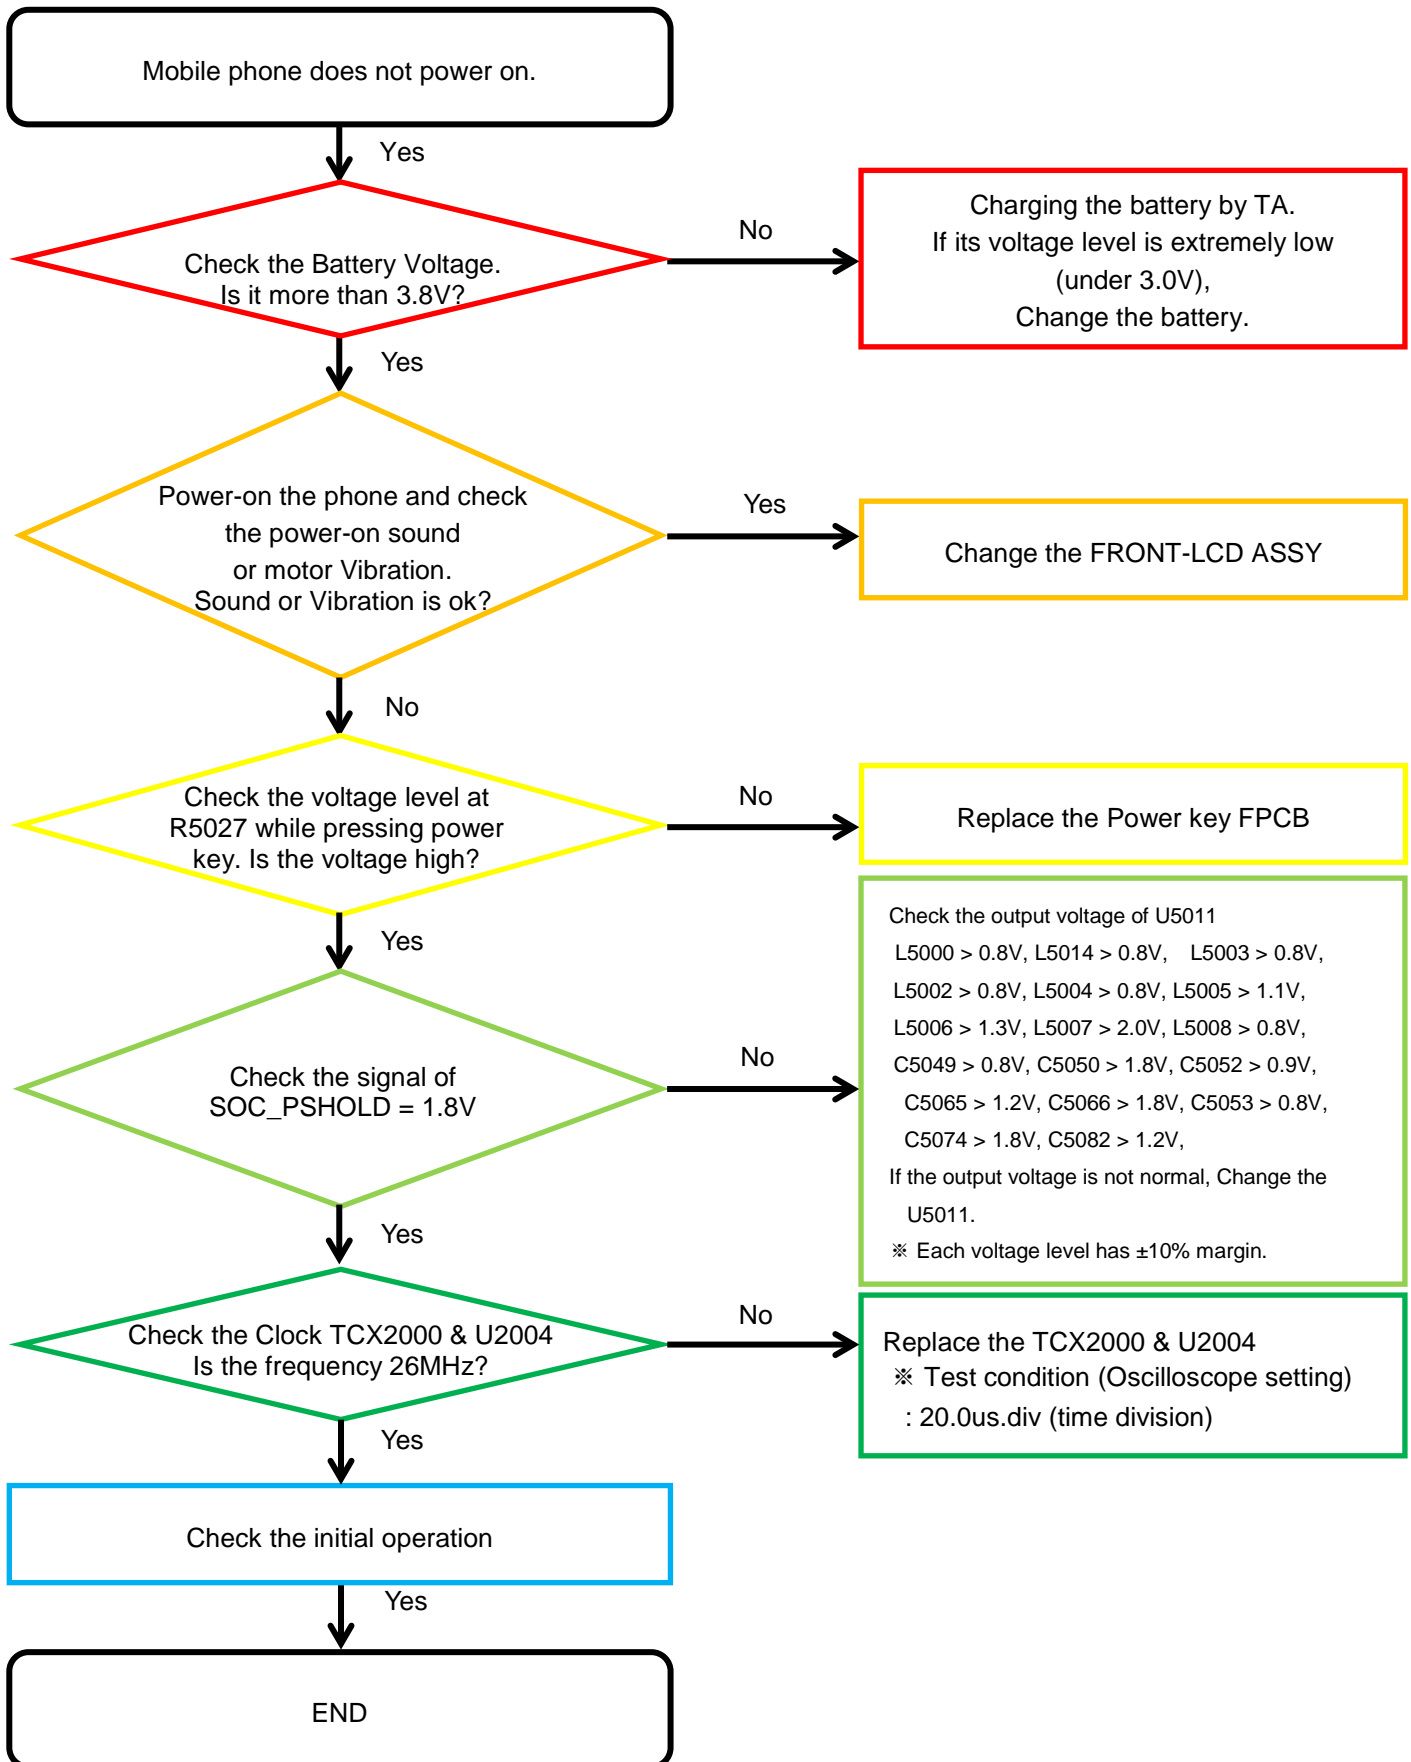

8. Level 3 Repair

8-4-1. Power On