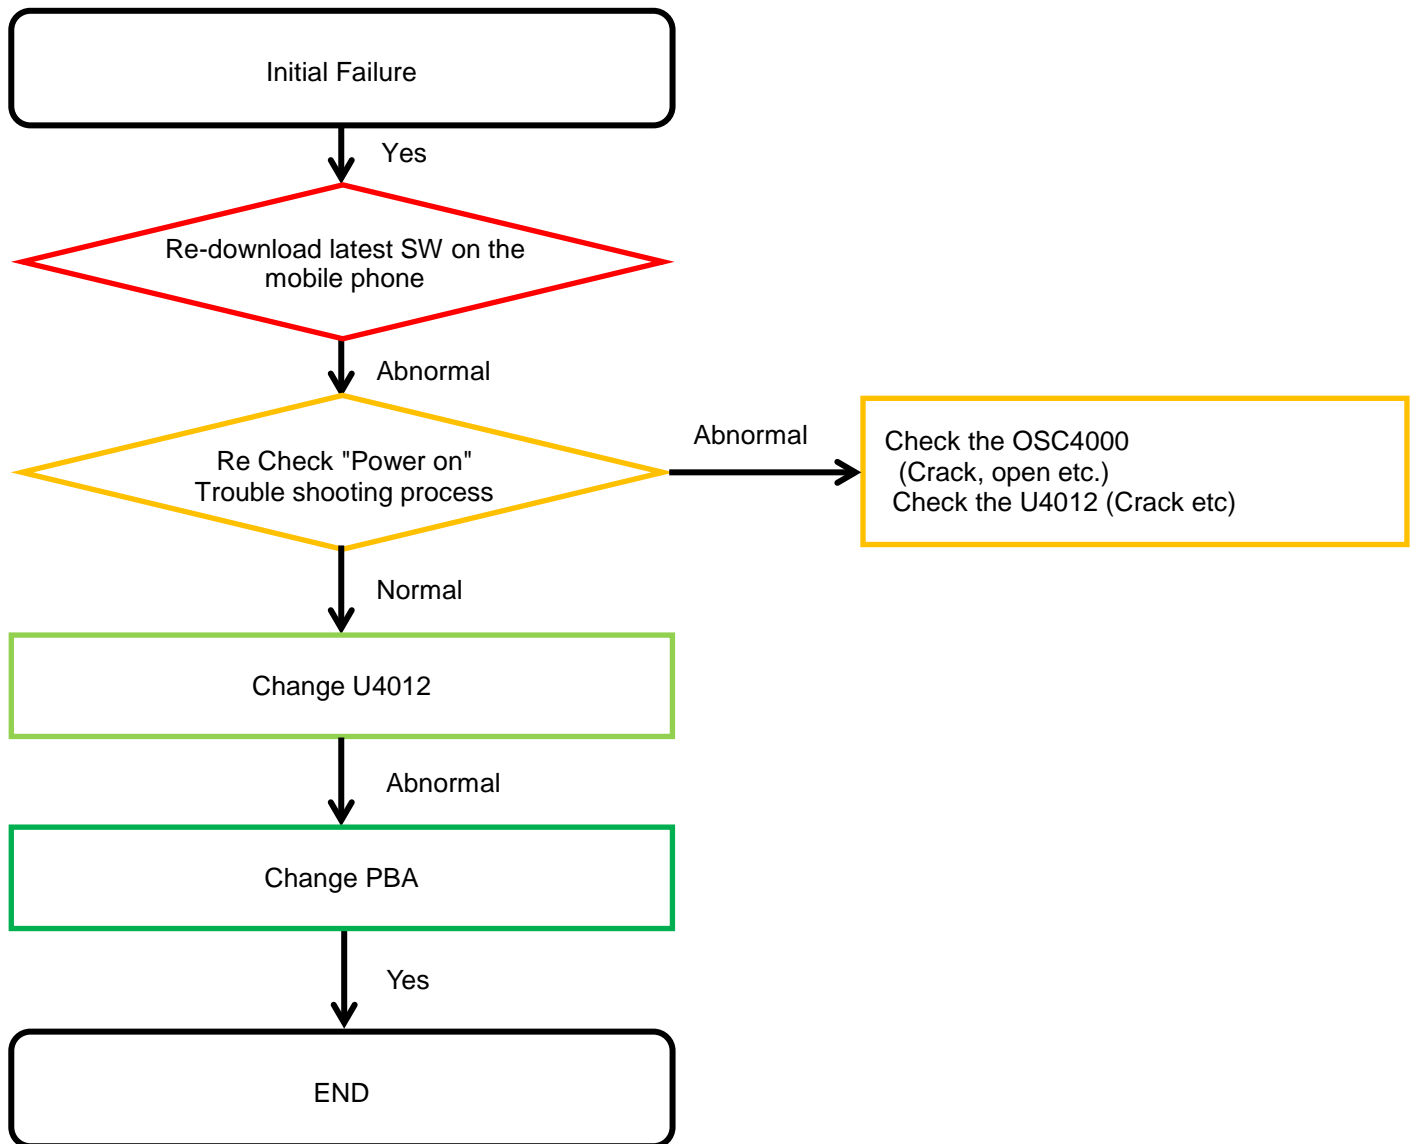

---

8. Level 3 Repair

8-4-1. Initial