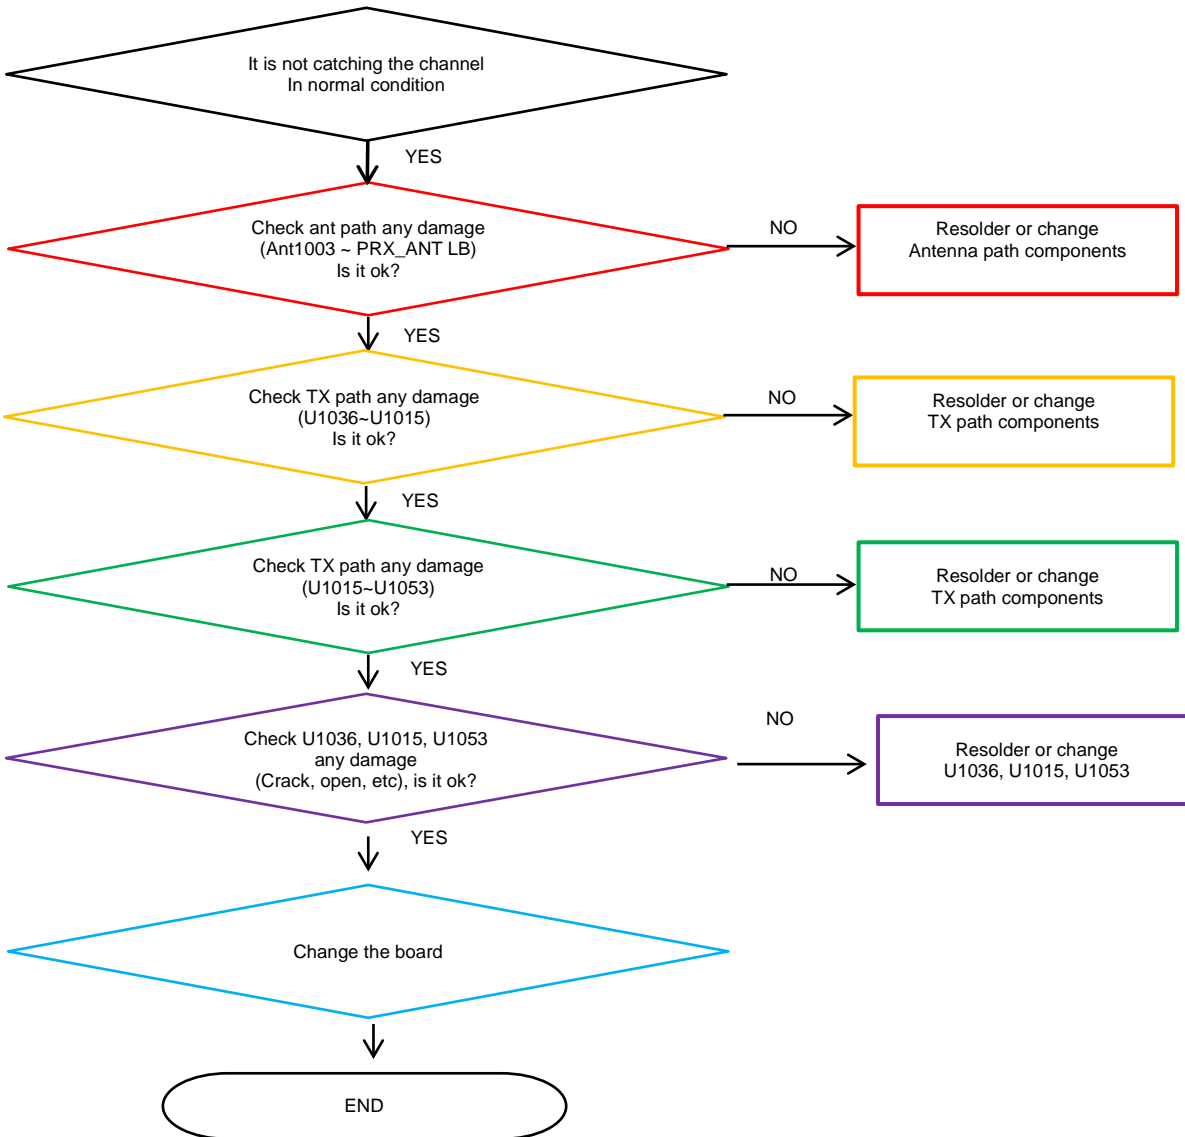

8. Level 3 Repair

8-4-25. CDMA BC0, GSM 850/900, WCDMA B5/8, LTE B5/8/12/13/17/20/28 TX